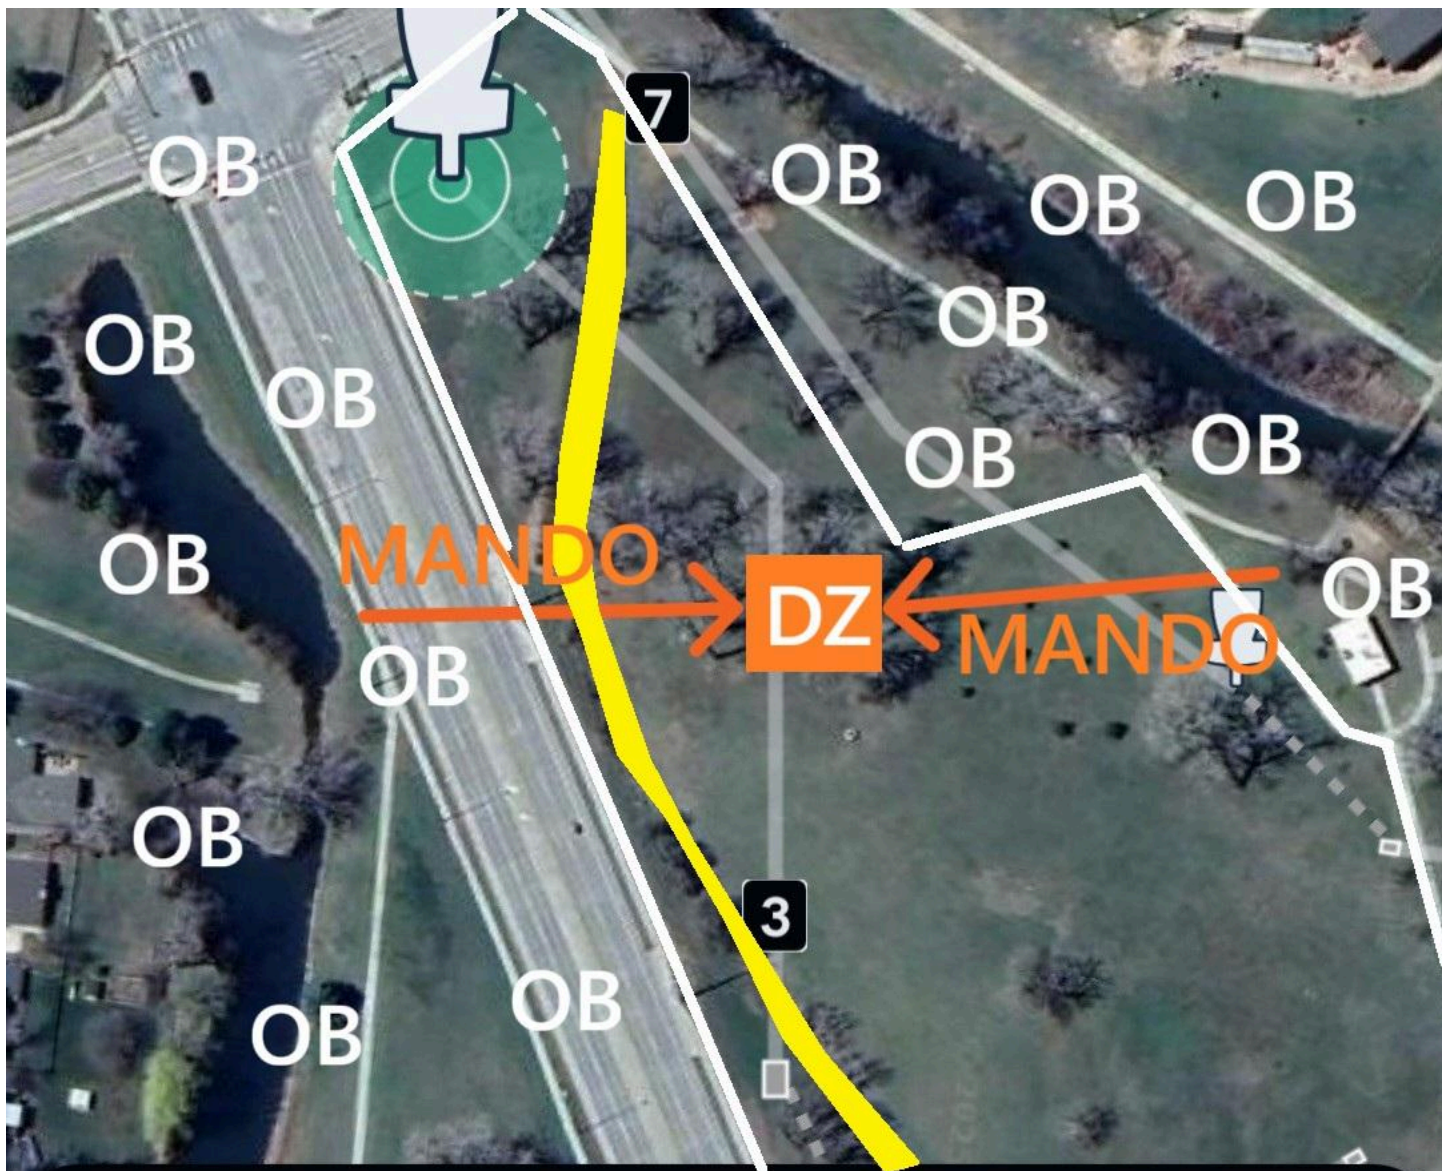

Hole 3

576 ft

Par 4