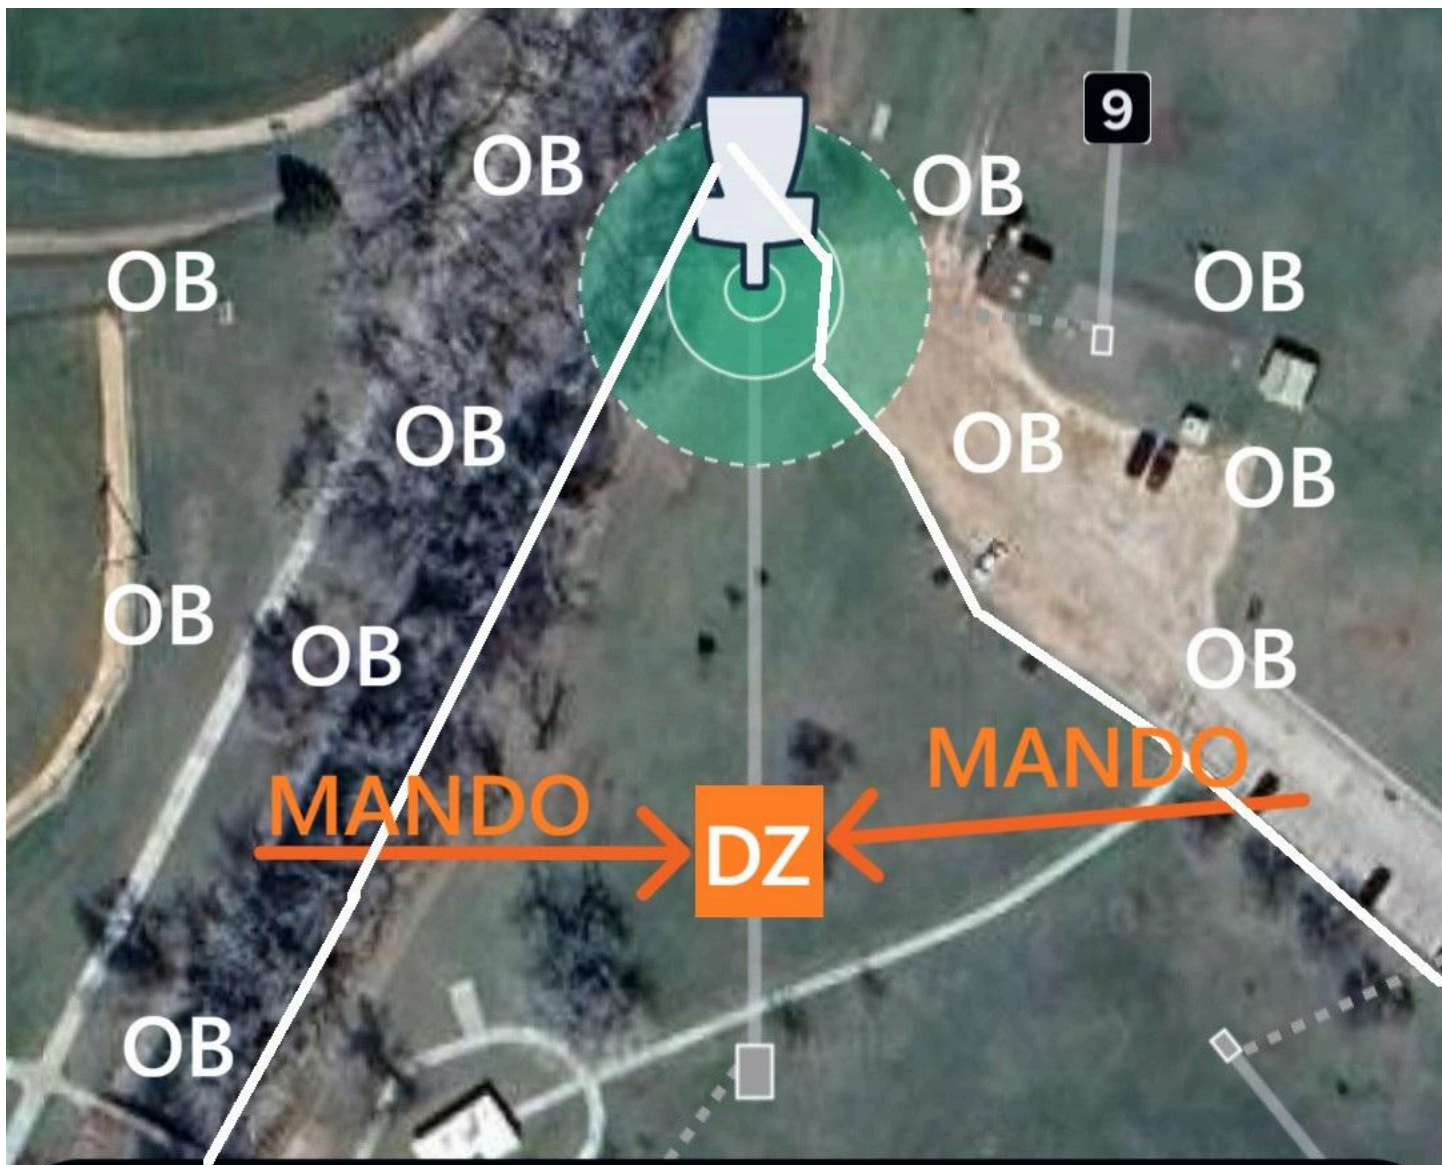

Hole 8

283 ft

Par 3