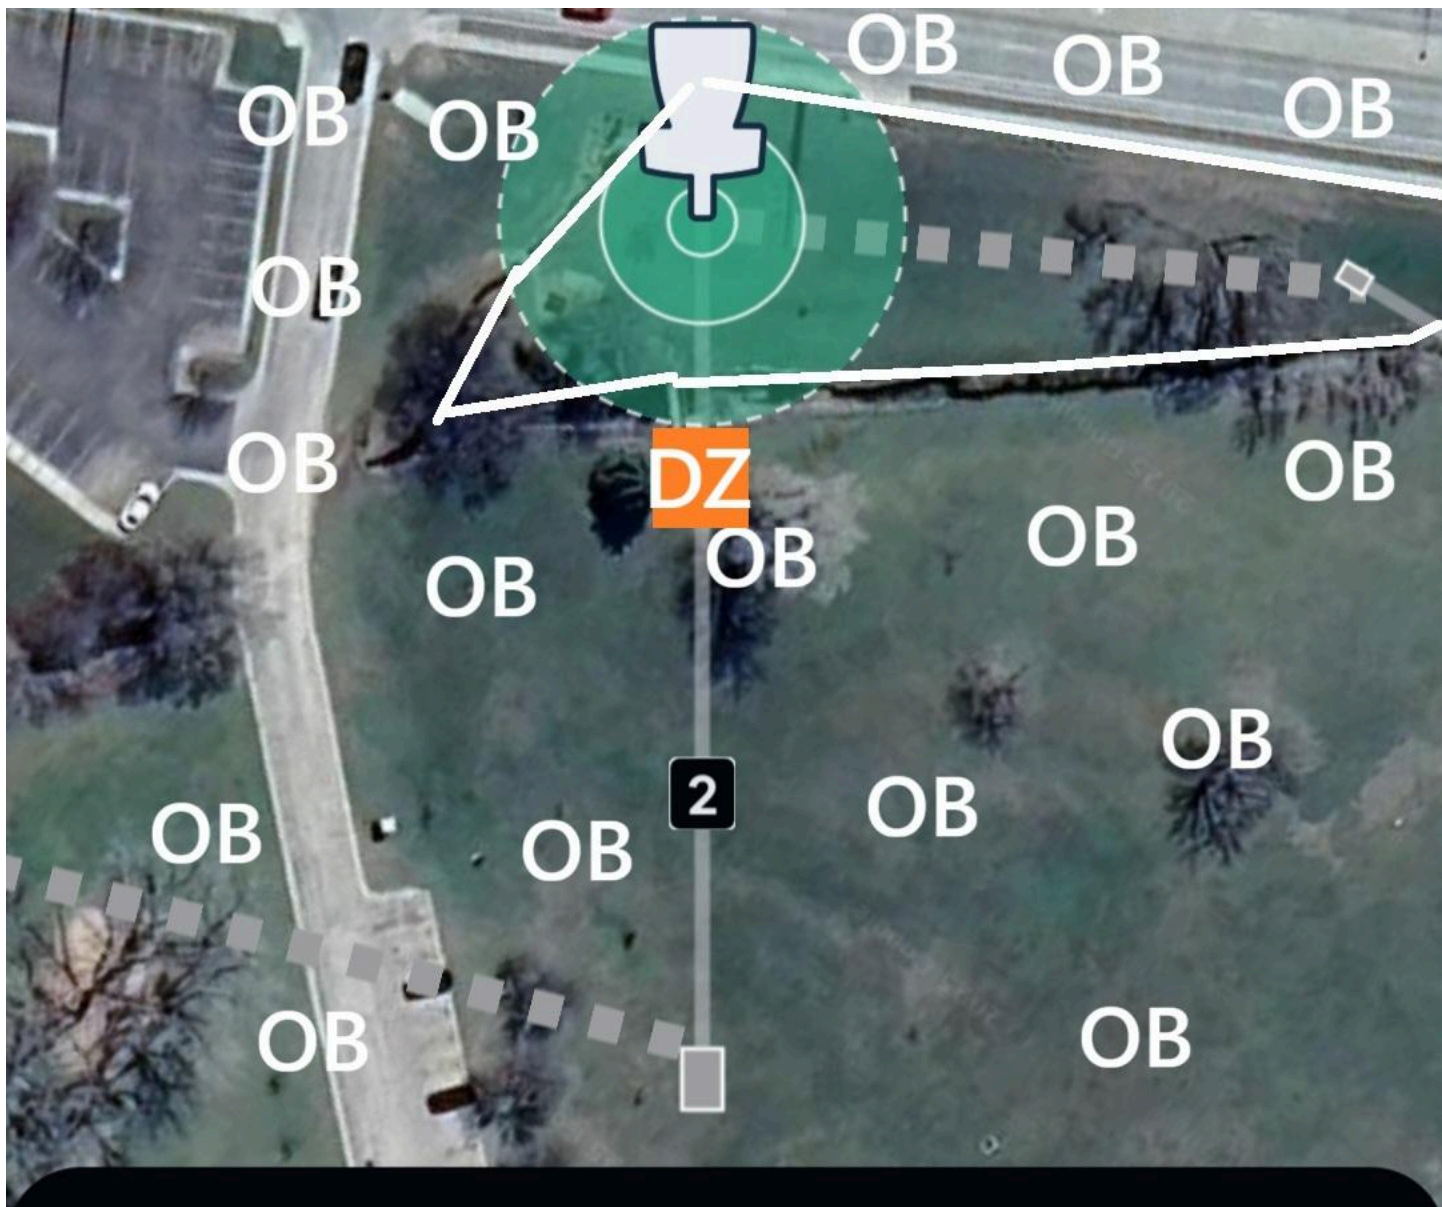

Hole 2

267 ft

Par 3