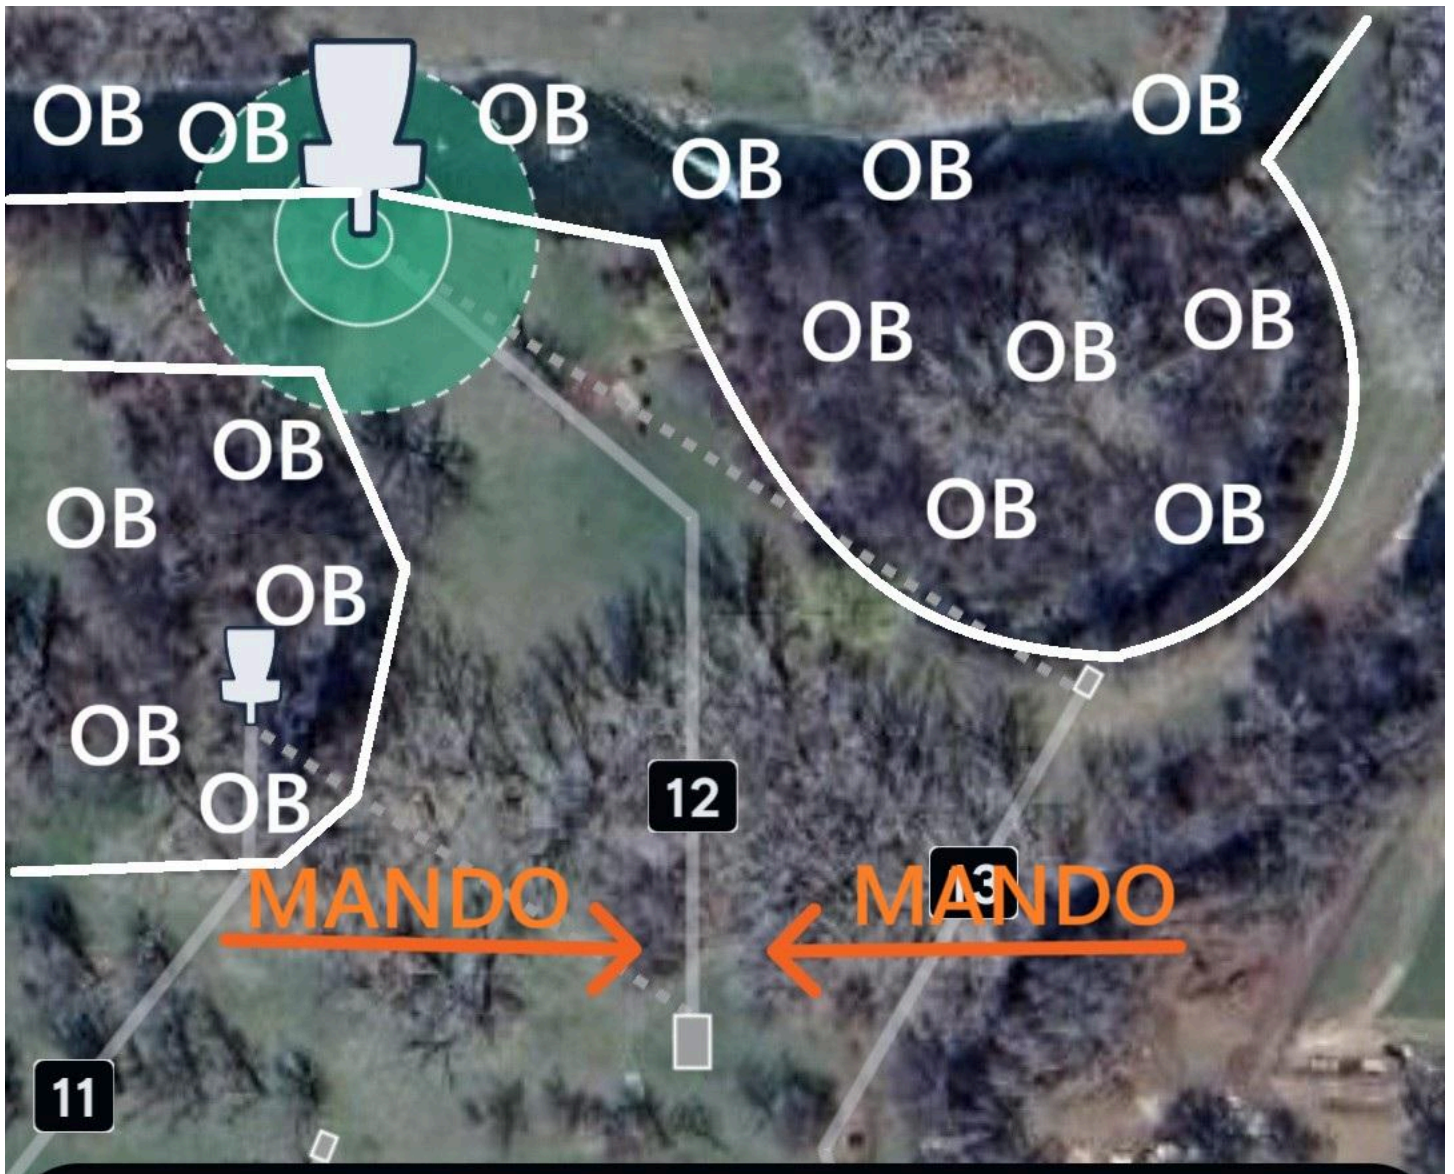

Hole	Par	Distance	Tee	Basket	Notes
12	4	349	Temp 12	Temp 12	DOUBLE MANDO between marked trees. Retee, with penalty, if missed. OB creek and beyond. OB line marked short of swamp area straight off the tee. OB creek left. Water next to the pin gets casual relief.
13	5	690	Temp 13	Basket 15	MANDO LEFT of marked tree off of tee. DZ, with one stroke penalty, if missed. OB creek and beyond left and wrapping all the way around long and right of the pin.
14	3	226	Temp 14	Basket 17	OB creek and beyond left.
15	3	268	Temp 15	Basket 16	MANDO LEFT of marked tree. DZ, with one stroke penalty, if missed.
16	3	238	Temp 16	Basket 14	MANDO LEFT of marked tree. DZ, with one stroke penalty, if missed.
17	3	267	Temp 17	Basket 17	OB line marked long and wrapping around the right of the pin.
18	4	478	Temp 18	Basket 16	ISLAND FAIRWAY . Any OB off the tee takes from last point in bounds, with penalty. MANDO RIGHT of big marked tree in the fairway. DZ, with one stroke penalty, if missed. (The DZ by tree is ONLY for missed mando). ISLAND GREEN . Any attempt to land the green which does not come to rest in bounds takes from last in bounds point with one stroke penalty. No DZ for OB.
Total	63	6971			

18

Hole 10

Par 3

317 ft

Hole 11

243 ft

Par 3

Hole 12

349 ft

Par 4

Hole 13

Par 5

690 ft

Hole 14

226 ft

Par 3