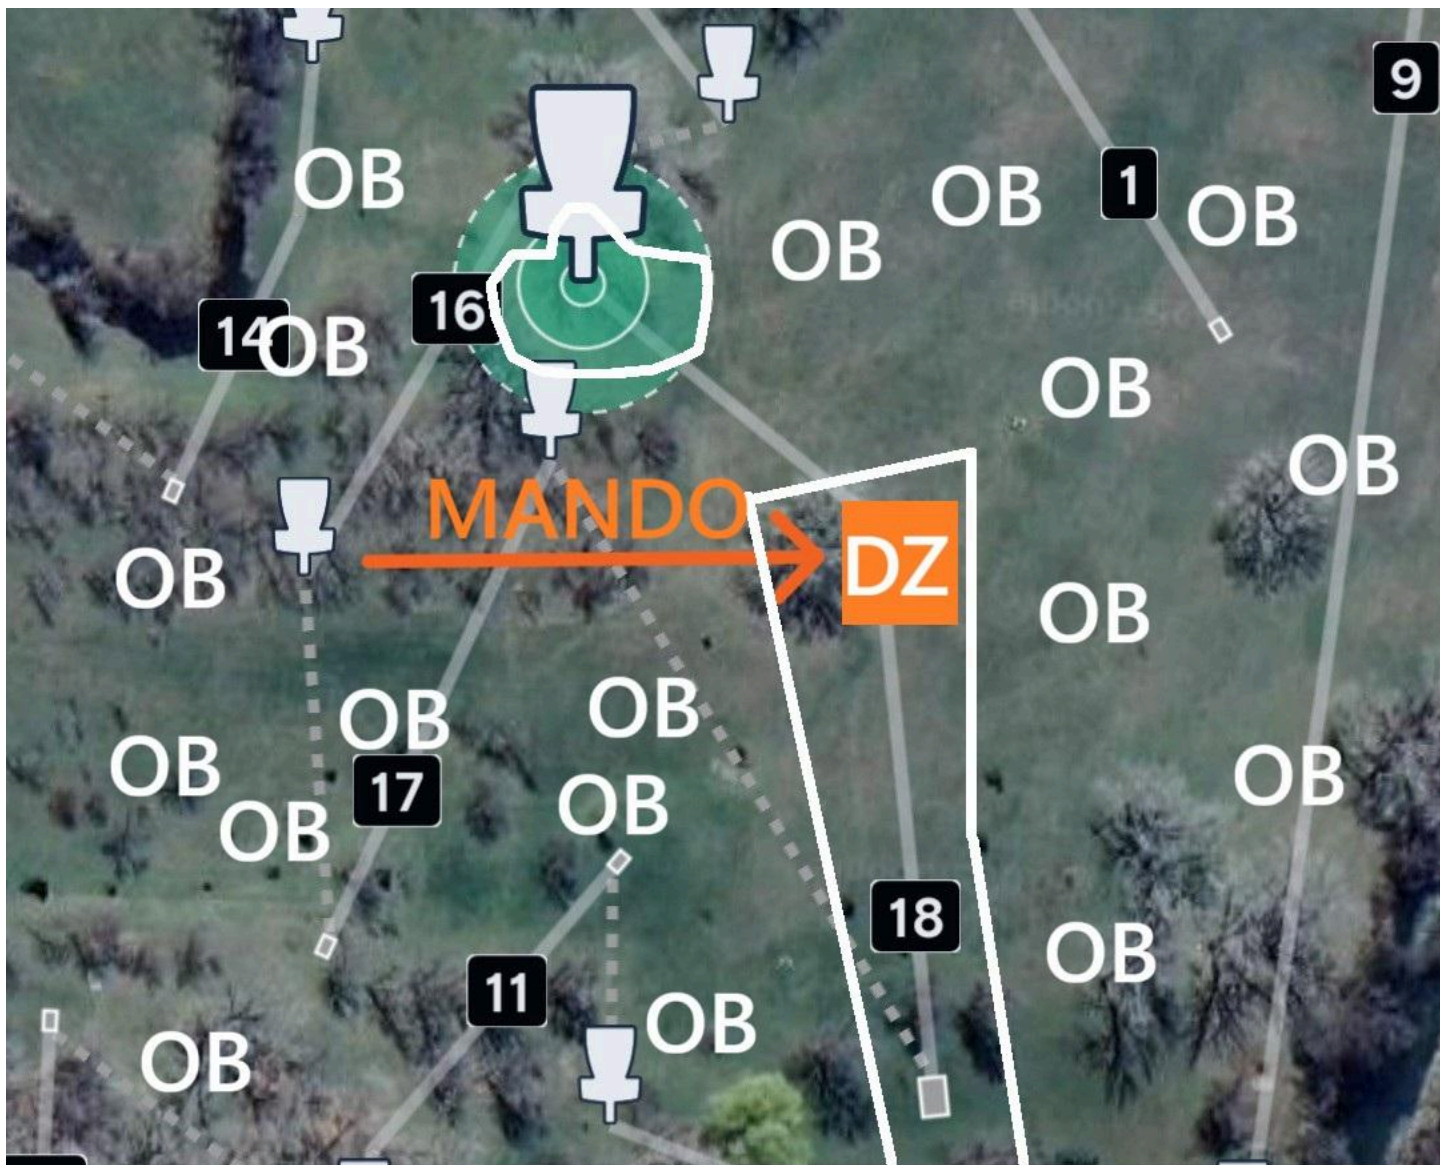

Hole	Par	Distance	Tee	Basket	Notes
12	4	349	Temp 12	Temp 12	DOUBLE MANDO between marked trees. Retee, with penalty, if missed. OB creek and beyond. OB line marked short of swamp area straight off the tee. OB creek left. Water next to the pin gets casual relief.
13	5	690	Temp 13	Basket 15	MANDO LEFT of marked tree off of tee. DZ, with one stroke penalty, if missed. OB creek and beyond left and wrapping all the way around long and right of the pin.
14	3	226	Temp 14	Basket 17	OB creek and beyond left.
15	3	268	Temp 15	Basket 16	MANDO LEFT of marked tree. DZ, with one stroke penalty, if missed.
16	3	238	Temp 16	Basket 14	MANDO LEFT of marked tree. DZ, with one stroke penalty, if missed.
17	3	267	Temp 17	Basket 17	OB line marked long and wrapping around the right of the pin.
18	4	478	Temp 18	Basket 16	ISLAND FAIRWAY . Any OB off the tee takes from last point in bounds, with penalty. MANDO RIGHT of big marked tree in the fairway. DZ, with one stroke penalty, if missed. (The DZ by tree is ONLY for missed mando). ISLAND GREEN . Any attempt to land the green which does not come to rest in bounds takes from last in bounds point with one stroke penalty. No DZ for OB.
Total	63	6971			

349 ft

Par 4

Hole 13

Par 5

690 ft

Hole 14

226 ft

Par 3

Hole 15

268 ft

Par 3

Hole 16

238 ft

Par 3

Hole 17

267 ft

Par 3

Hole 18

476 ft

Par 4