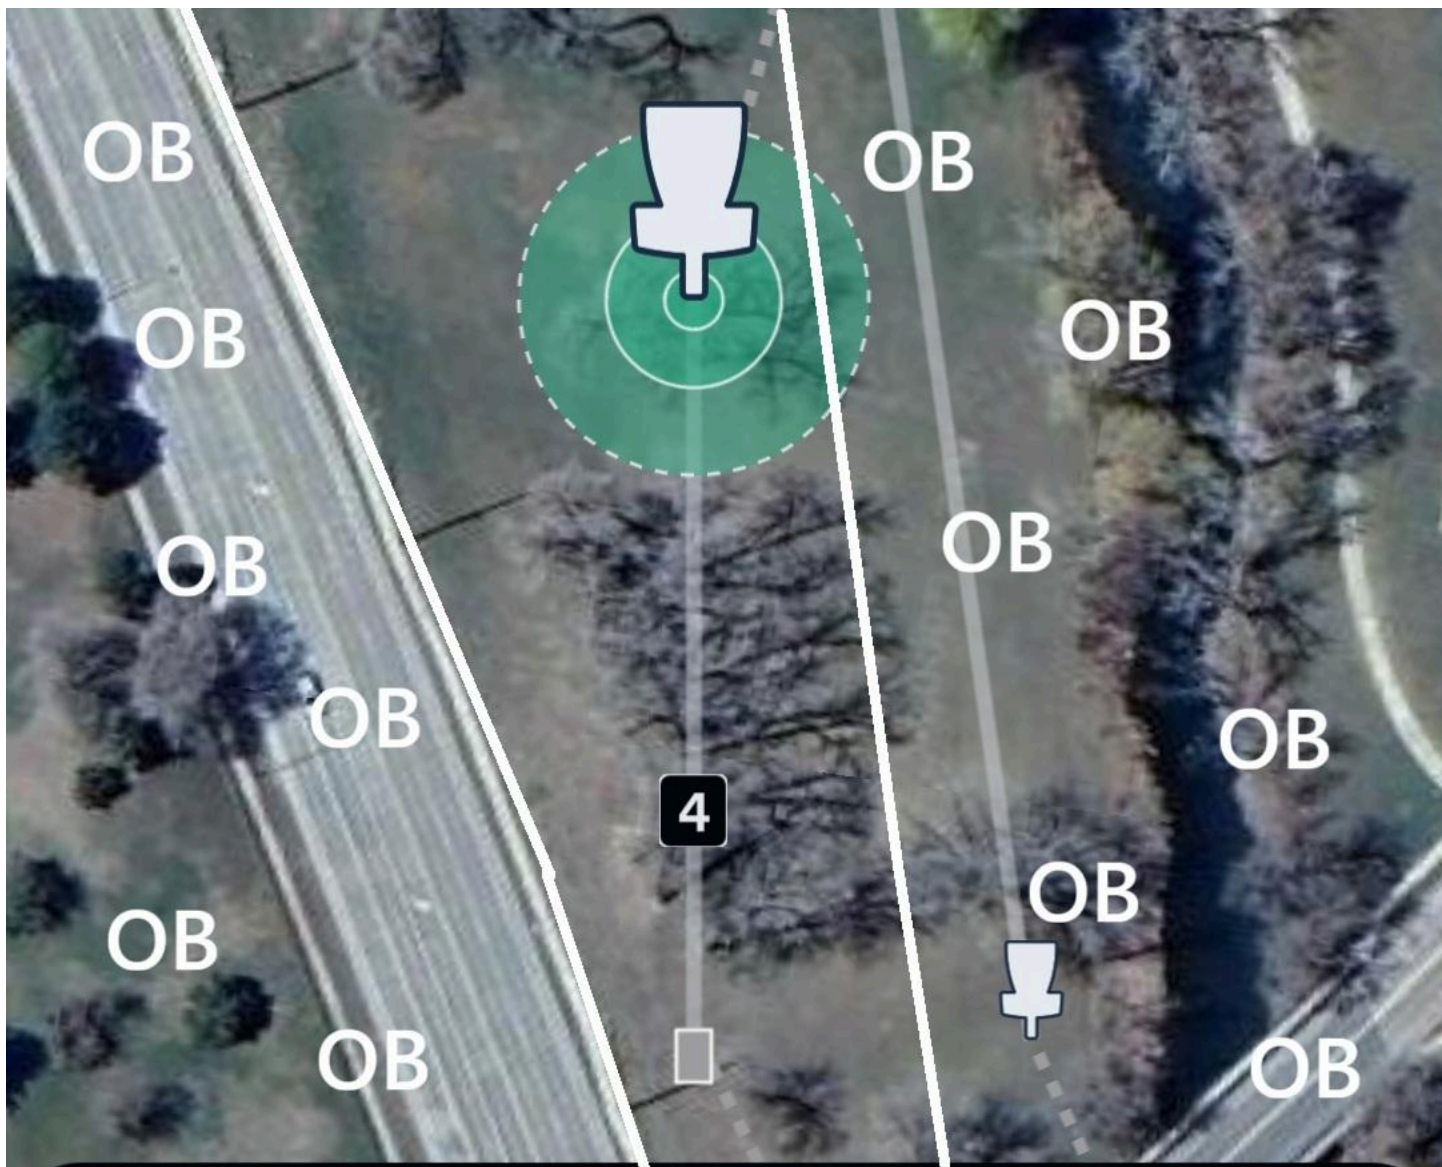

Hole 4

275 ft

Par 3