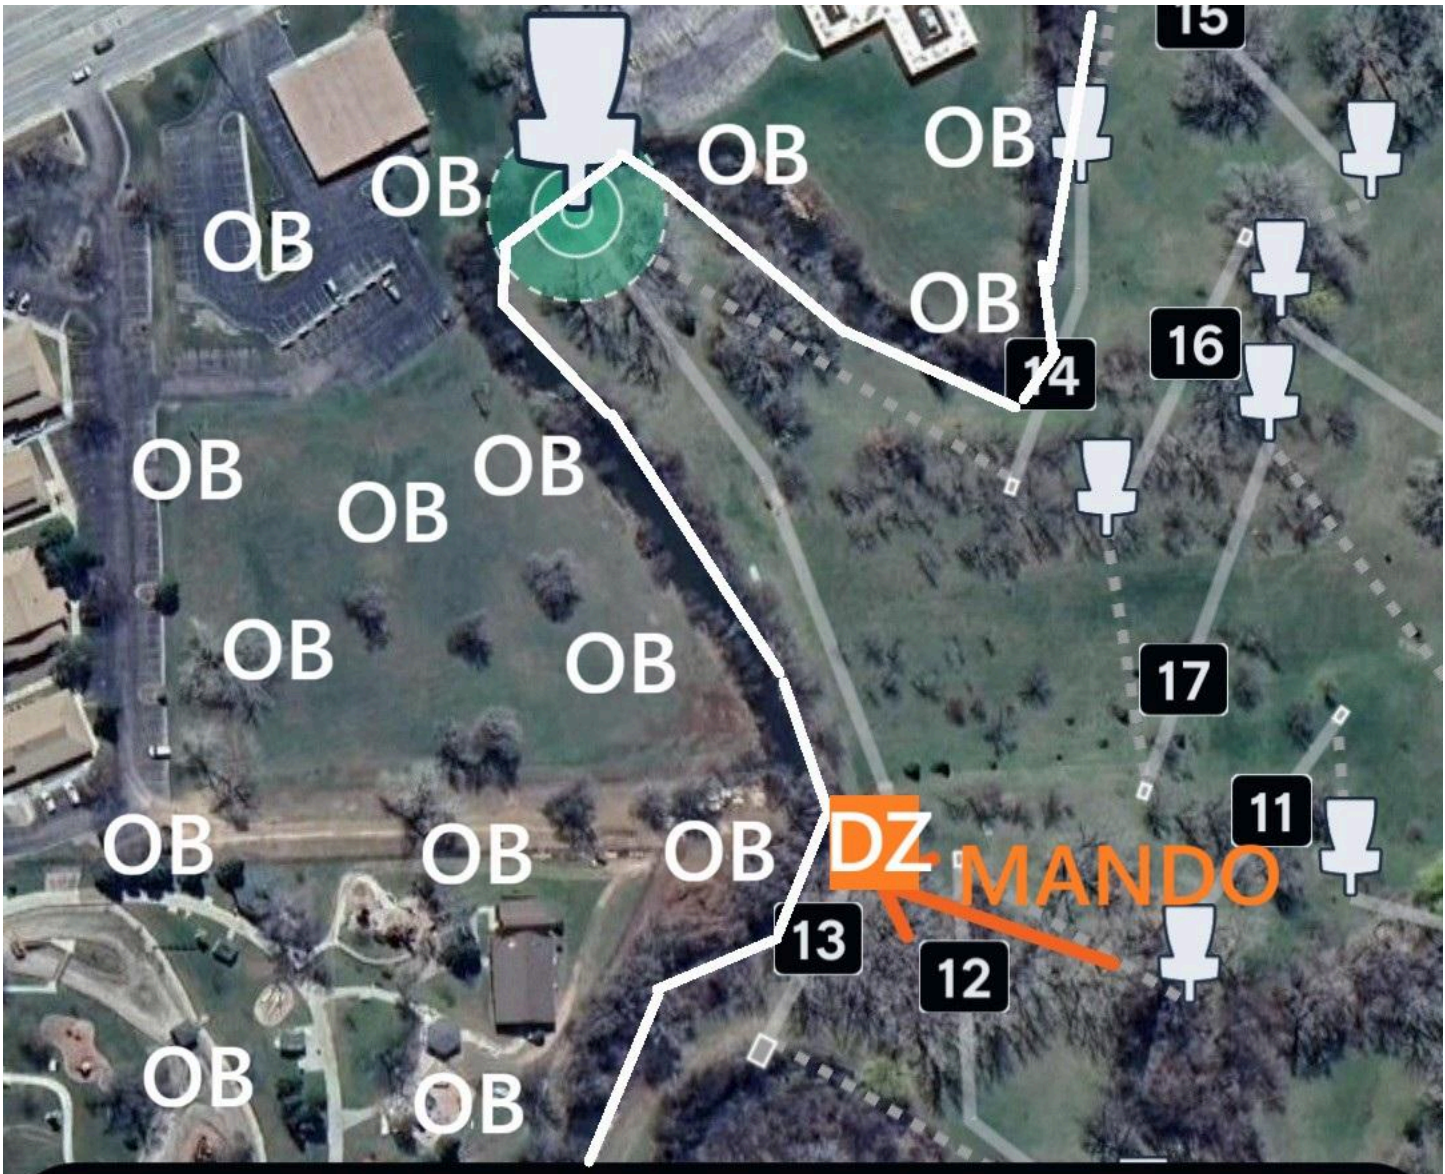

Hole 13

Par 5

690 ft