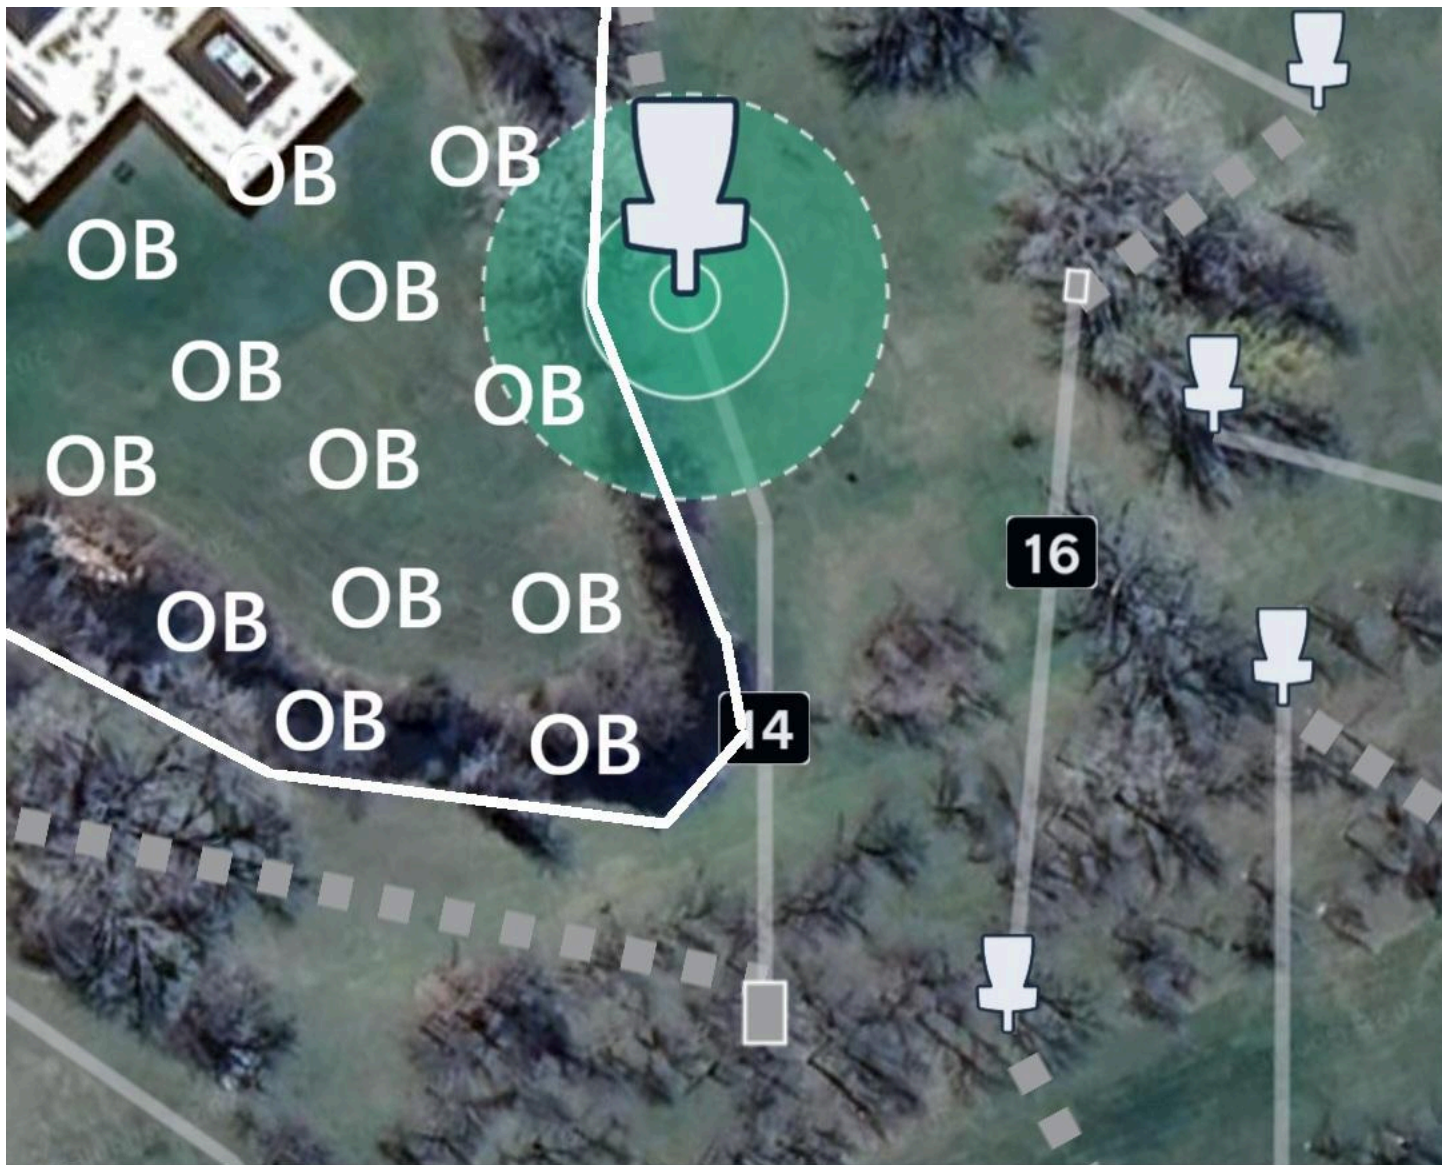

Hole	Par	Distance	Tee	Basket	Notes
12	4	349	Temp 12	Temp 12	DOUBLE MANDO between marked trees. Retee, with penalty, if missed. OB creek and beyond. OB line marked short of swamp area straight off the tee. OB creek left. Water next to the pin gets casual relief.
13	5	690	Temp 13	Basket 15	MANDO LEFT of marked tree off of tee. DZ, with one stroke penalty, if missed. OB creek and beyond left and wrapping all the way around long and right of the pin.
14	3	226	Temp 14	Basket 17	OB creek and beyond left.
15	3	268	Temp 15	Basket 16	MANDO LEFT of marked tree. DZ, with one stroke penalty, if missed.
16	3	238	Temp 16	Basket 14	MANDO LEFT of marked tree. DZ, with one stroke penalty, if missed.
17	3	267	Temp 17	Basket 17	OB line marked long and wrapping around the right of the pin.
18	4	478	Temp 18	Basket 16	ISLAND FAIRWAY . Any OB off the tee takes from last point in bounds, with penalty. MANDO RIGHT of big marked tree in the fairway. DZ, with one stroke penalty, if missed. (The DZ by tree is ONLY for missed mando). ISLAND GREEN . Any attempt to land the green which does not come to rest in bounds takes from last in bounds point with one stroke penalty. No DZ for OB.
Total	63	6971			

18

Hole 10

Par 3

317 ft

Hole 11

243 ft

Par 3

Hole 12

349 ft

Par 4

Hole 13

Par 5

690 ft

Hole 14

226 ft

Par 3

Hole 15

268 ft

Par 3

Hole 16

238 ft

Par 3

Hole 17

267 ft