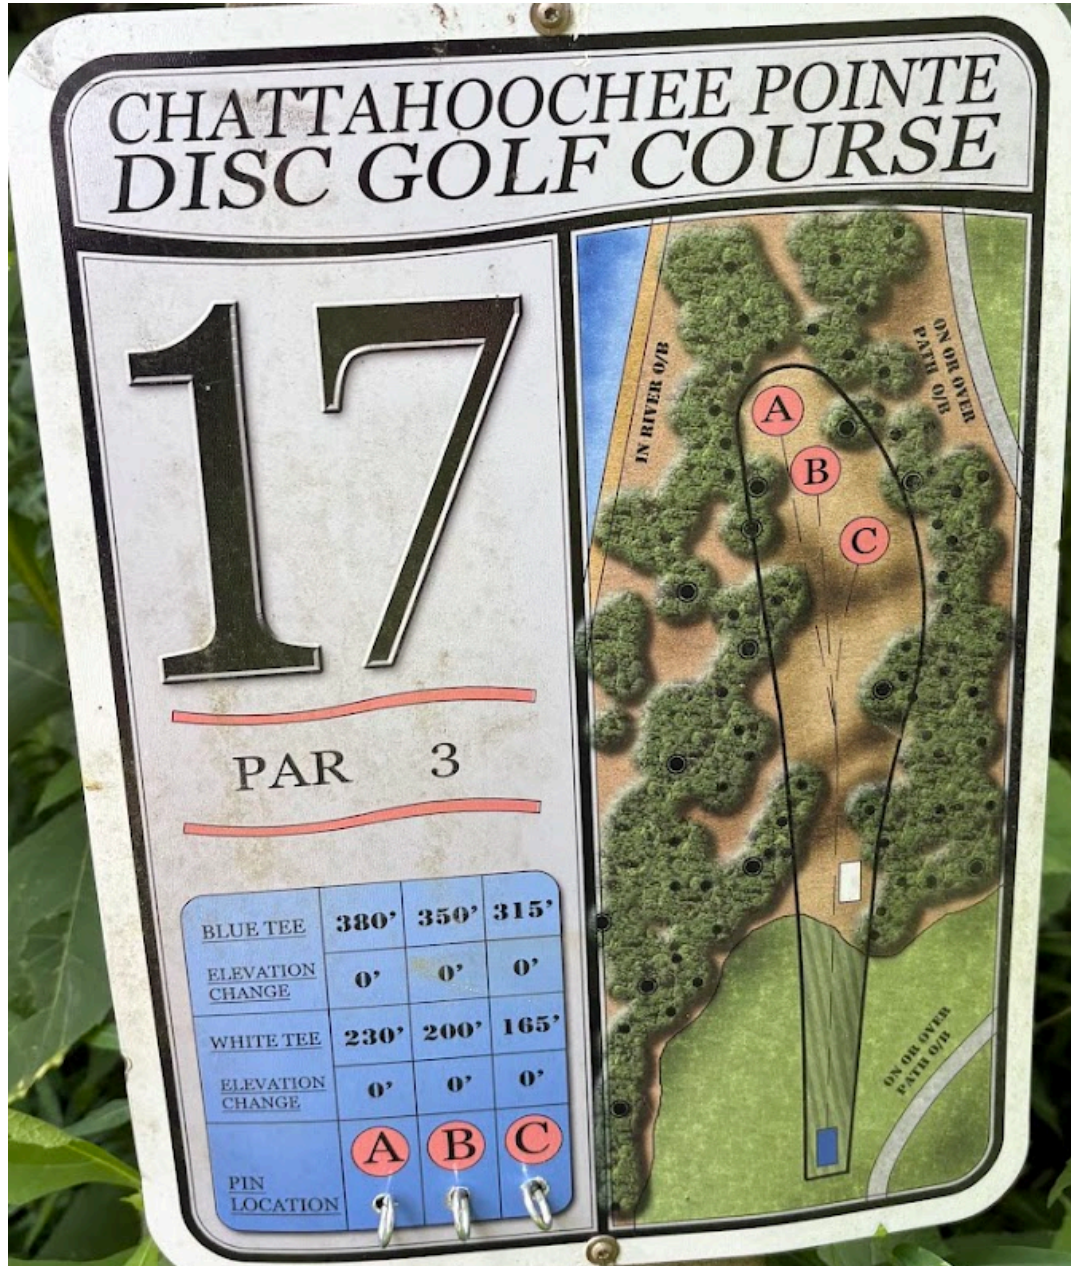

Pool A: MPO, MA1 Pool B: MA40, MA50, MA2 Pool C: FA1, FA2, MA3, MA4, MA60, MA70

Pool	Pad	Basket	Par	Distance
A	Blue	B	3	380
B	White	B	3	230
C	White	B	3	230

Notes: In the Creek OB