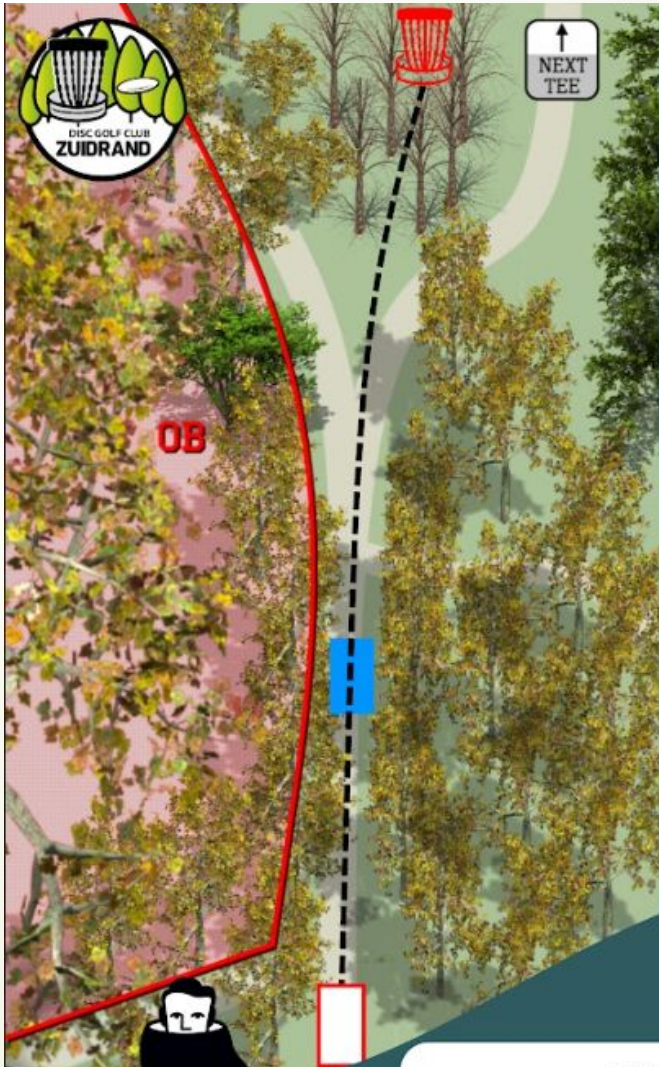

↑
NEXT
TEE

4

120M PAR 4

OB ON THE LEFT
ON AND DOWN
THE SLOPE
NORMAL OB RULES
NEXT SHOT +1
WHERE OB

THANK YOU
"NNSNS" PATRICK POTH
FOR SPONSORING HOLE #4

**NNSNS
DISC GOLF PARK ZANDBERGEN**

PLAY SMART

Never throw into a blind area or when players, spectators, pedestrians, or other facility users are within range. Use a spotter.

RESPECT THE COURSE

Observe all posted rules. No littering, graffiti, or abuse of equipment or flora.

REPRESENT THE SPORT

Be positive and responsible. Teach others.

OB on the left side when your disc is on or down the slope. OB will be marked with flags to make it more clear but still when doubt, advantage goes to the player. When OB, next shot from where you went OB.

OB left is marked with red whiskers (straight line between them). If in doubt, advantage to the player.