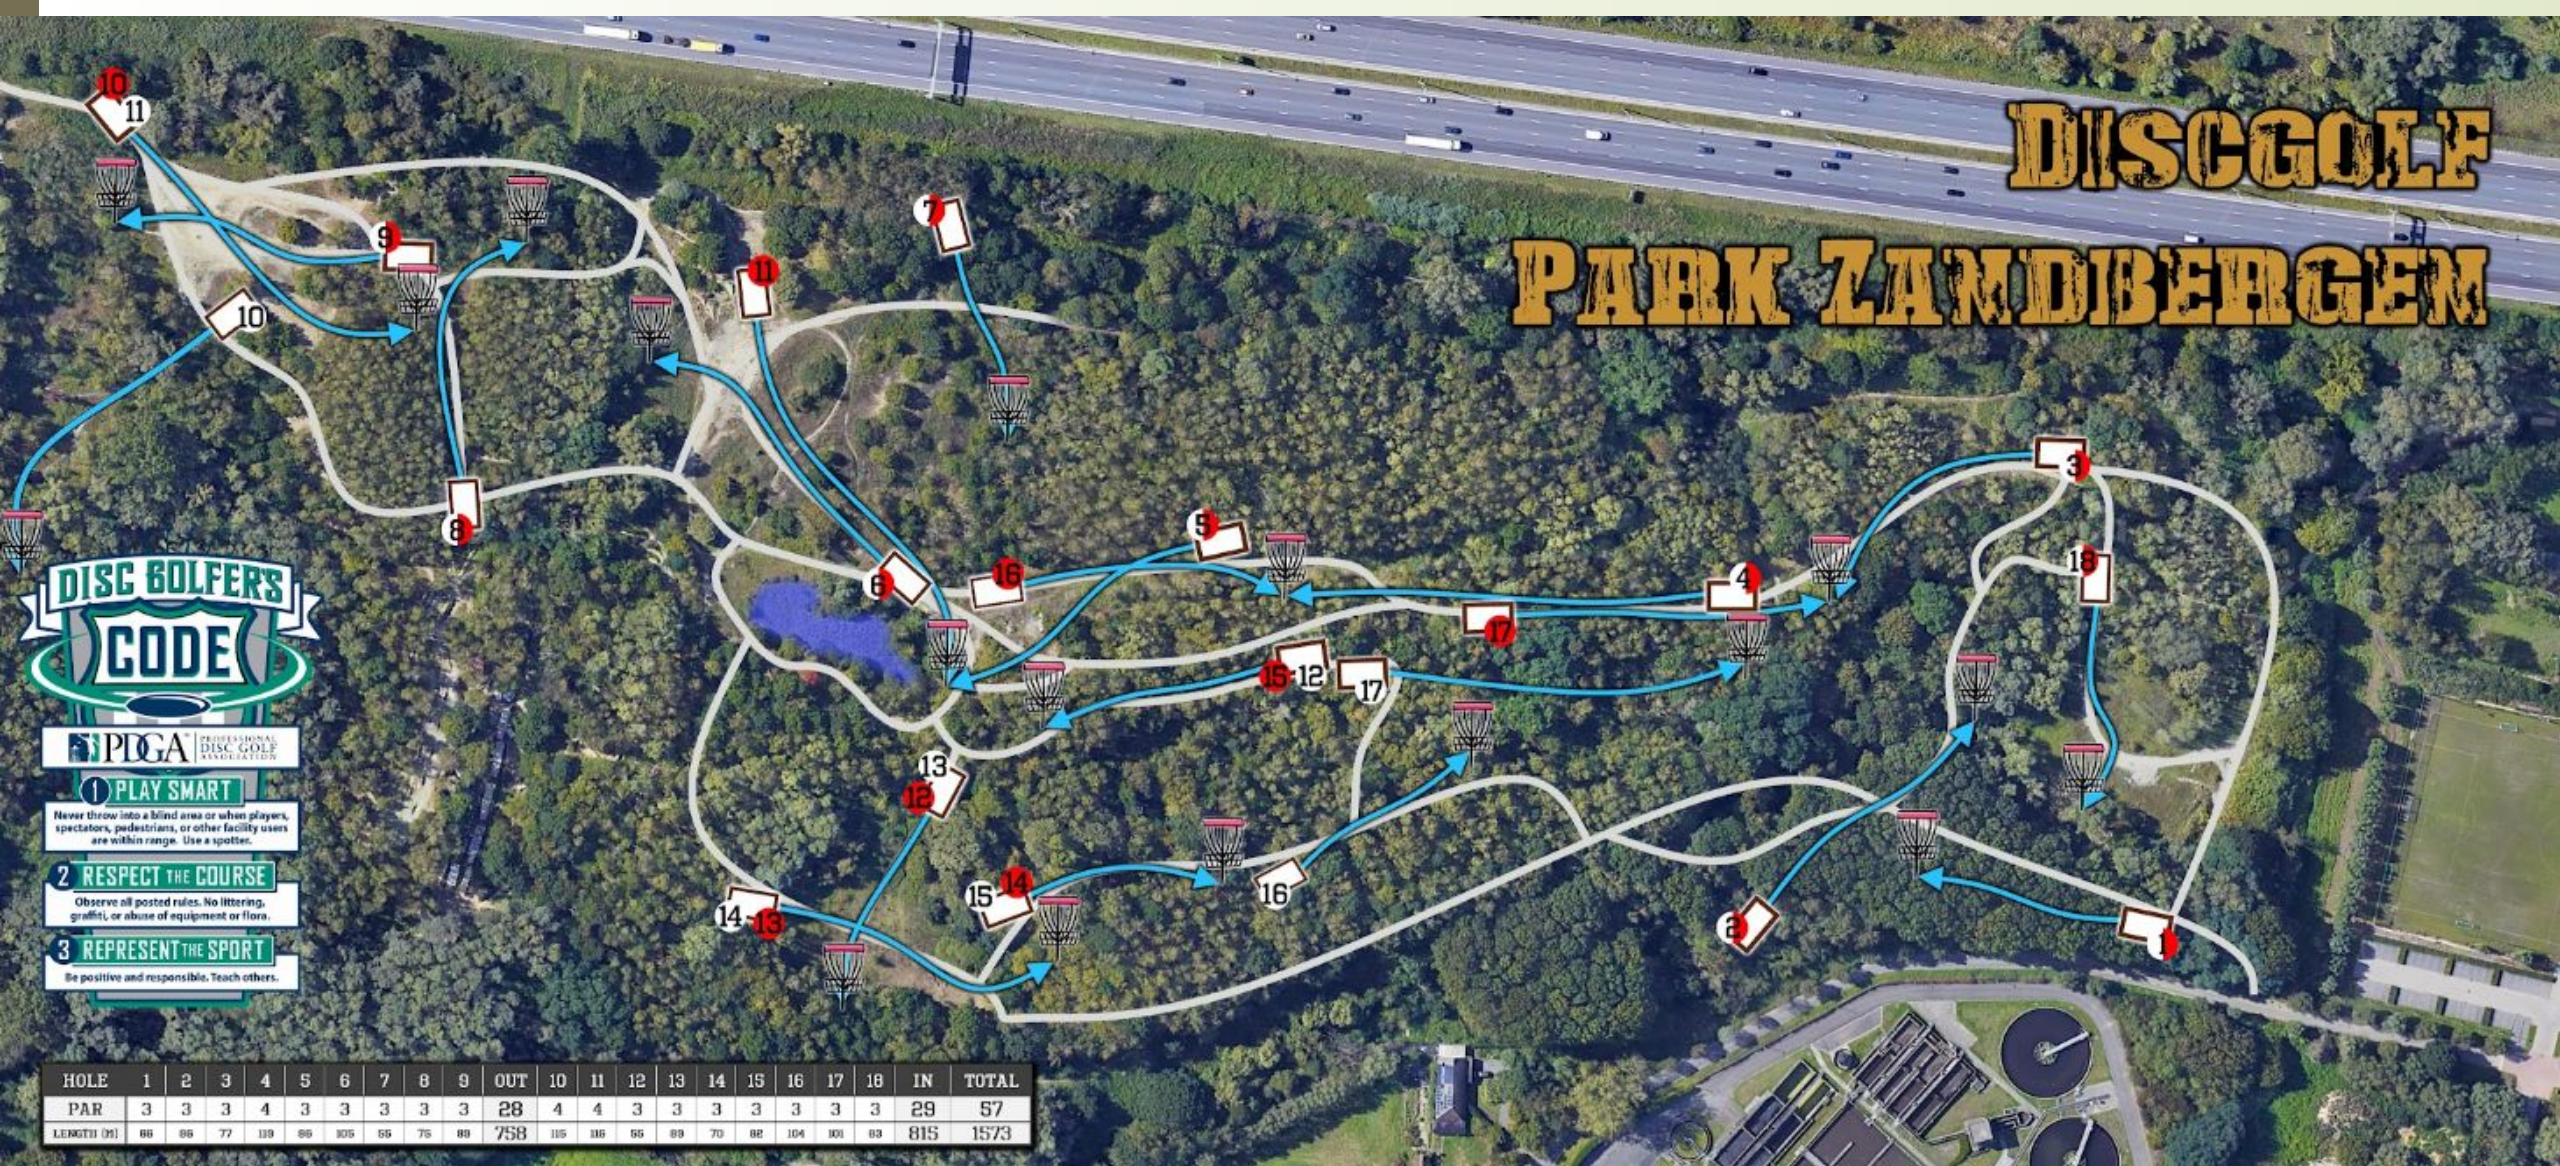

DISC GOLF PARK ZANDBERGEN

1. **PDGA** PROFESSIONAL DISC GOLF ASSOCIATION
1. **1 PLAY SMART**
     Never throw into a blind area or when players, spectators, pedestrians, or other facility users are within range. Use a spotter.
  2. **2 RESPECT THE COURSE**
     Observe all posted rules. No littering, graffiti, or abuse of equipment or flora.
  3. **3 REPRESENT THE SPORT**
     Be positive and responsible. Teach others.

HOLE	1	2	3	4	5	6	7	8	9	OUT	10	11	12	13	14	15	16	17	18	IN	TOTAL
PAR	3	3	3	4	3	3	3	3	3	28	4	4	3	3	3	3	3	3	3	29	57
LENGTH (ft)	86	86	77	139	86	105	66	75	89	758	115	116	66	89	70	82	104	100	83	815	1573

For this league, we will play the Tournament layout (White tees, ignore hole w/ only red tee).
You can find it on UDisc here:

<https://udisc.com/courses/park-zandbergen-URP1/v2/layouts/119005>