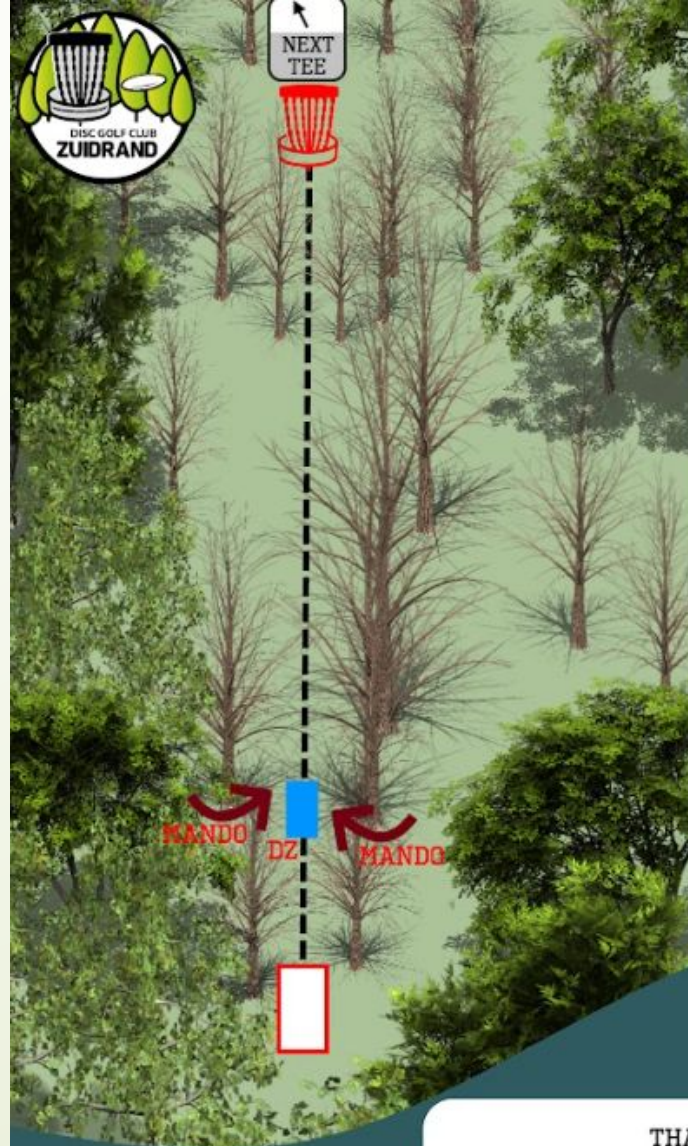

# DISC GOLF PARK ZANDBERGEN

- PDGA** PROFESSIONAL DISC GOLF ASSOCIATION
- 1 PLAY SMART**  
Never throw into a blind area or when players, spectators, pedestrians, or other facility users are within range. Use a spotter.
  - 2 RESPECT THE COURSE**  
Observe all posted rules. No littering, graffiti, or abuse of equipment or flora.
  - 3 REPRESENT THE SPORT**  
Be positive and responsible. Teach others.

<https://udisc.com/courses/park-zandbergen-URP1/v2/layouts/119005>

Double mando, when you miss the mando, you have to take your next shot from the dropzone marked between the mando trees. You also have to add one penalty stroke to your score. No other OB restrictions on this hole.