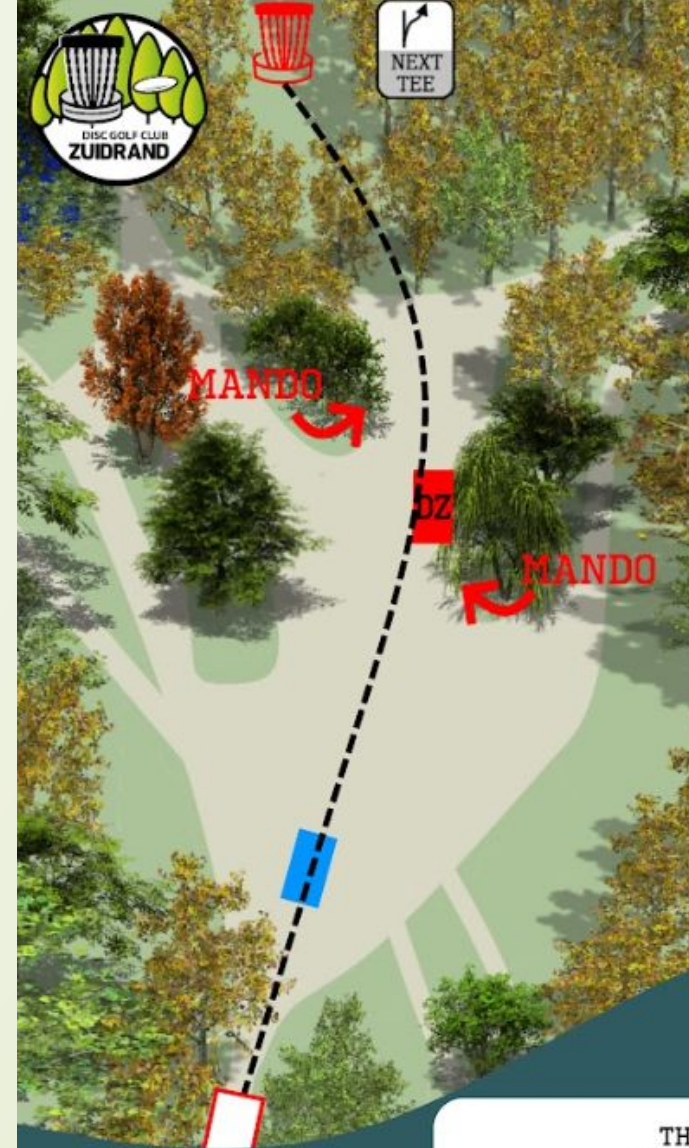

PLAY SMART

Never throw into a blind area or when players, spectators, pedestrians, or other facility users are within range. Use a spotter.

RESPECT THE COURSE

Observe all posted rules. No littering, graffiti, or abuse of equipment or flora.

REPRESENT THE SPORT

Be positive and responsible. Teach others.

Mando tree left and right to be passed in between, when missed, next shot from dropzone +1 stroke penalty.

**Crossing fairways with hole 9. Watch out for people teeing off at hole 10.**