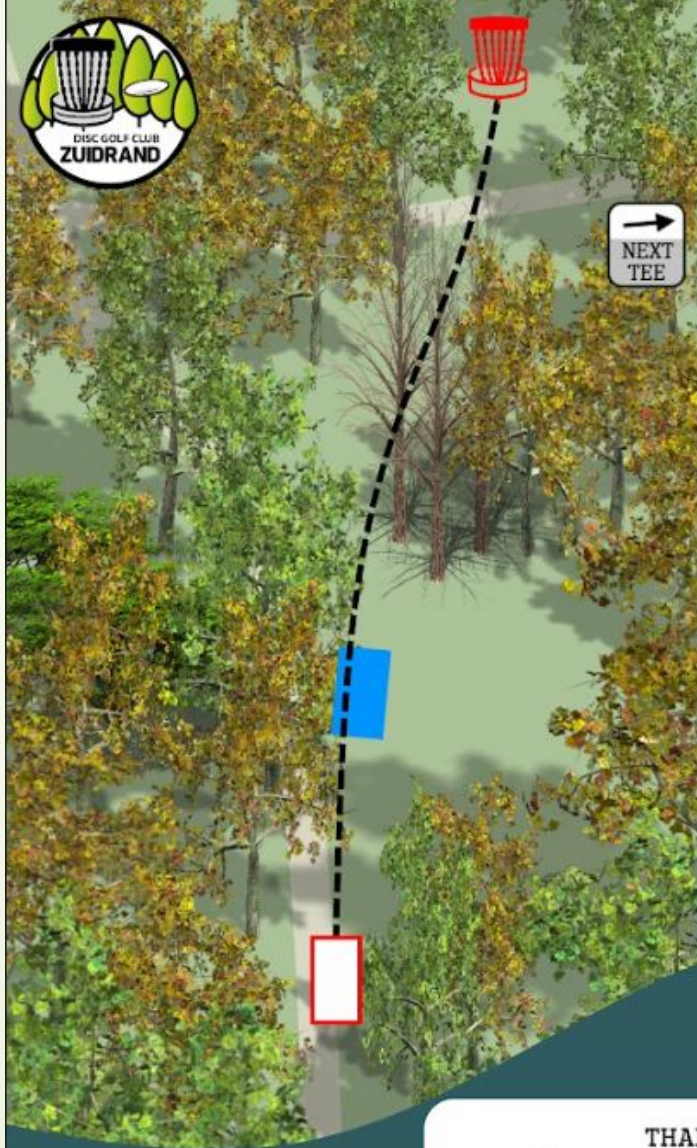

→
NEXT
TEE

12

82M PAR 3

NOTHING SPECIAL
AVOID TREES

THANK YOU
"DATAMINDED" KRIS PEETERS
FOR SPONSORING HOLE #15

dataminded

DISC GOLF PARK ZANDBERGEN

PLAY SMART

Never throw into a blind area or when players, spectators, pedestrians, or other facility users are within range. Use a spotter.

RESPECT THE COURSE

Observe all posted rules. No littering, graffiti, or abuse of equipment or flora.

REPRESENT THE SPORT

Be positive and responsible. Teach others.