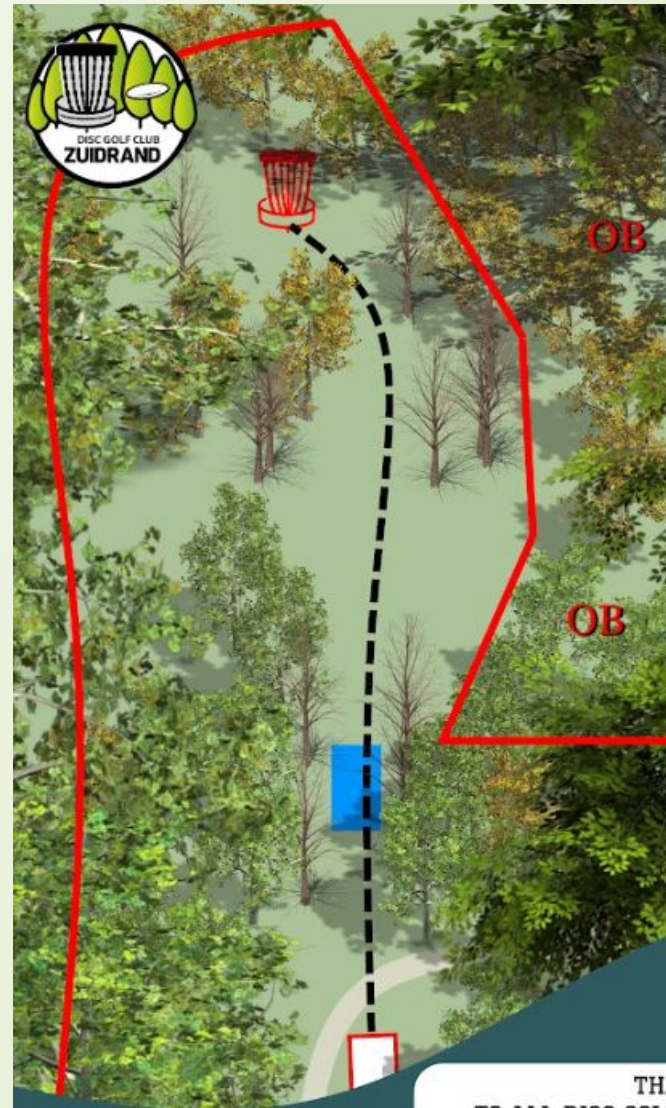

16

80M PAR 3

OB LONG OVER
WOOD STICK LINE
OB FAR RIGHT
ON AND DOWN
THE SLOPE
OB FAR LEFT
OTHER FAIRWAY

THANK YOU
TO ALL DISC GOLF ZUIDRAND MEMBERS
BECOME A CLUBMEMBER
WWW.DISCGOLFZUIDRAND.BE

OB pond long, behind the basket

DISCGOLF PARK ZANDBERGEN

PLAY SMART

Never throw into a blind area or when players, spectators, pedestrians, or other facility users are within range. Use a spotter.

RESPECT THE COURSE

Observe all posted rules. No littering, graffiti, or abuse of equipment or flora.

REPRESENT THE SPORT

Be positive and responsible. Teach others.

OB left (fairway hole 4)
OB long on top of slope
OB right over woodstock
wall

OB left is marked with red
whiskers (straight line
between them). If in
doubt, advantage to the
player.