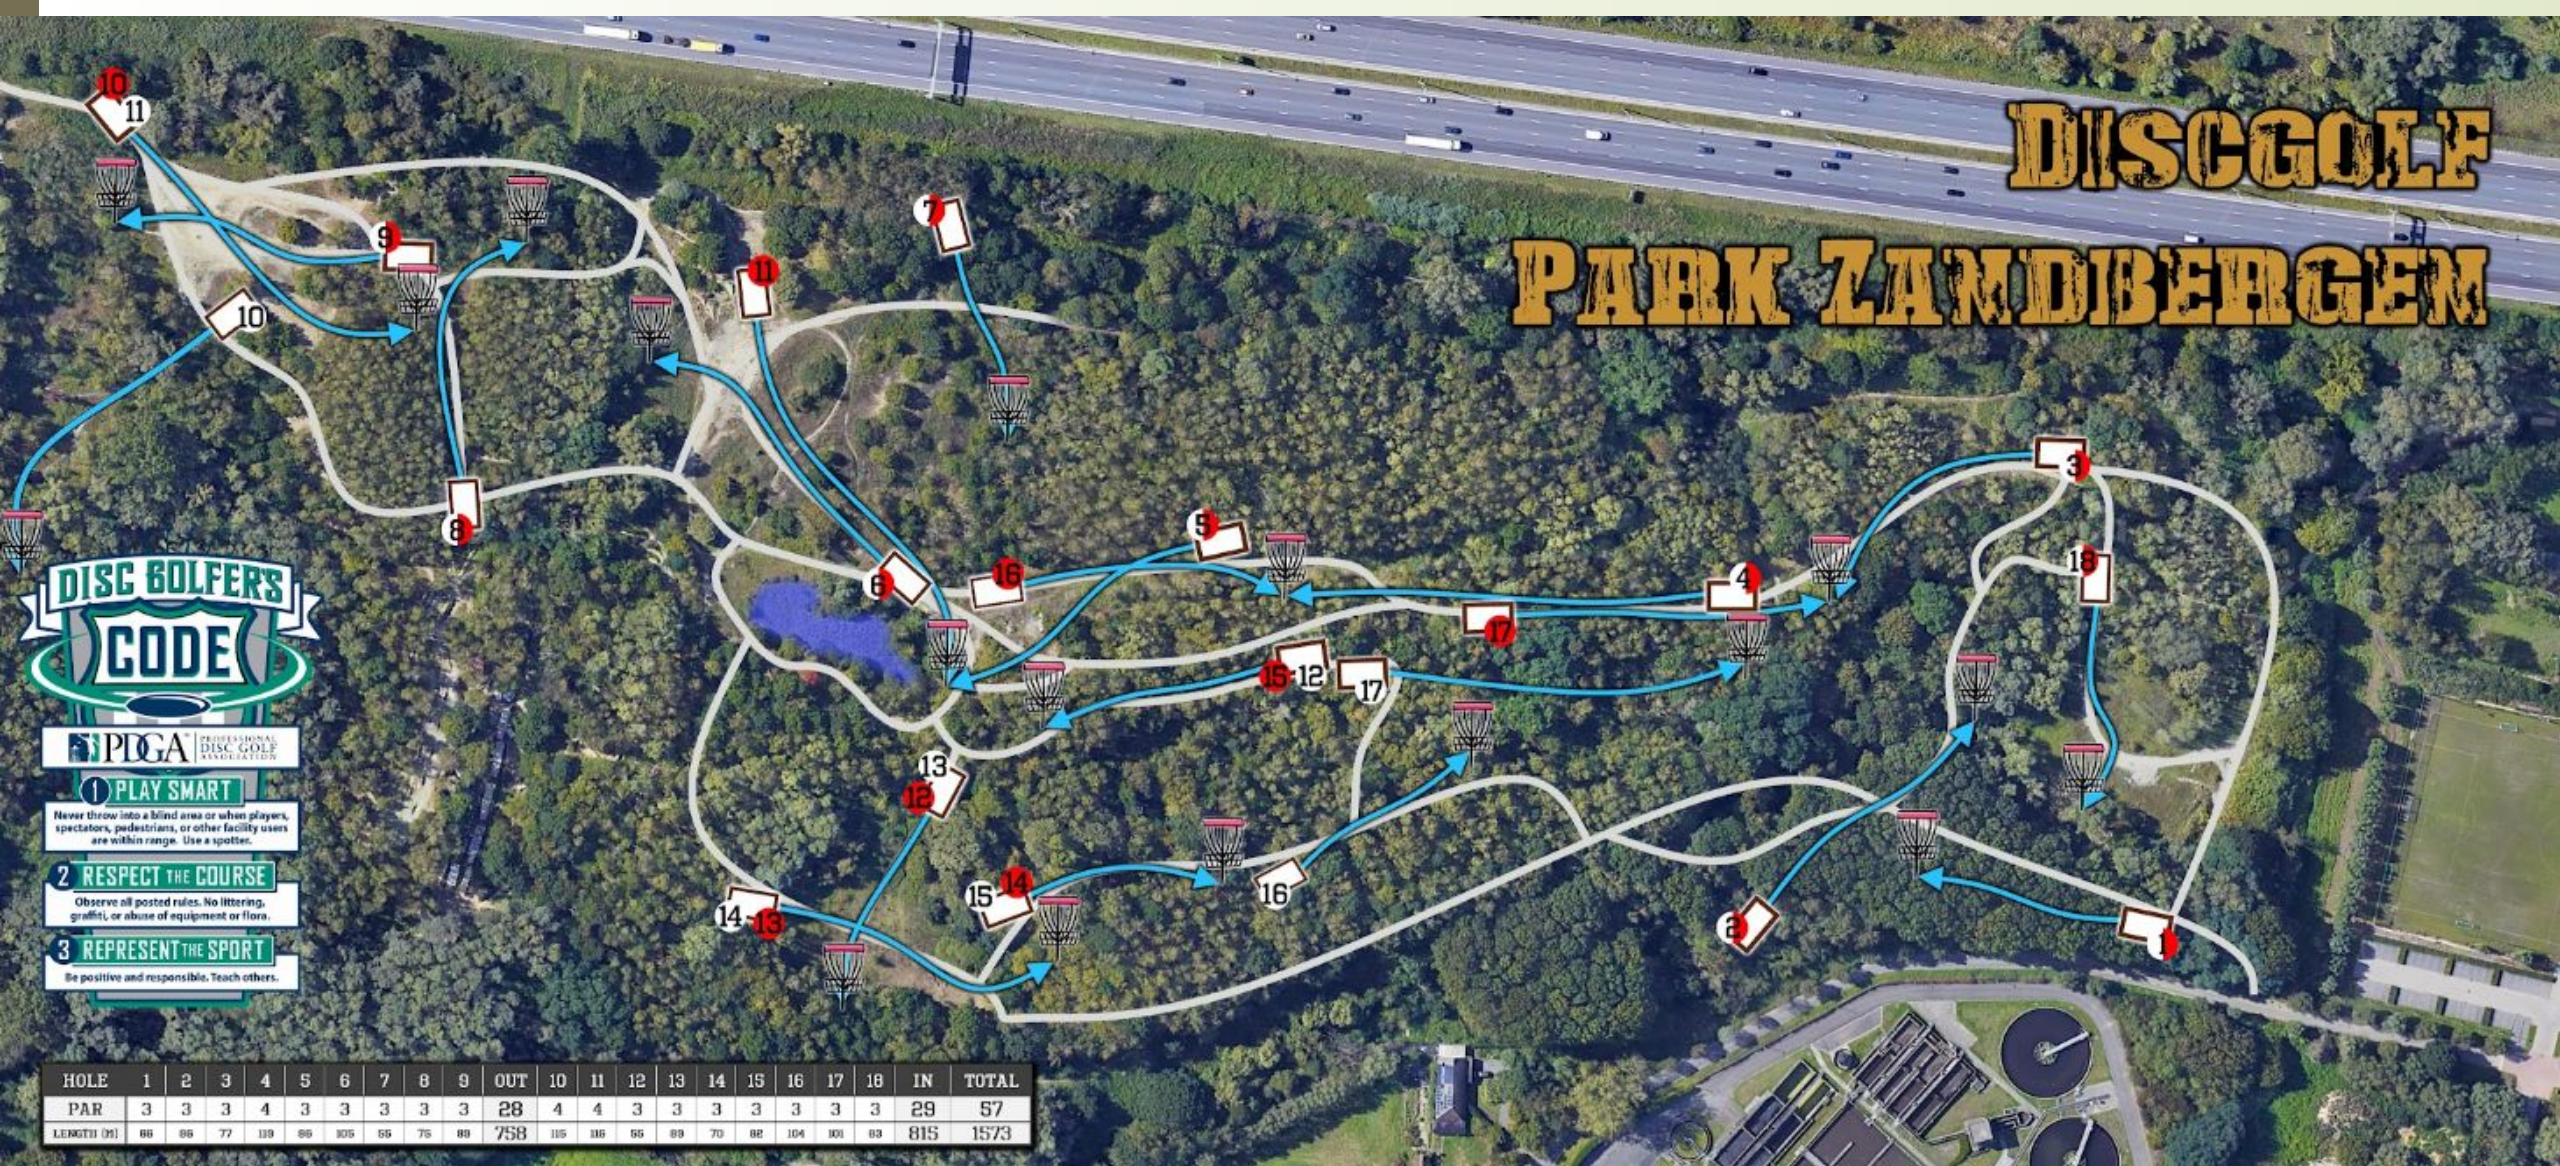

CURRENT ACE POT: 50 euros

ROUND 1 Park Zandbergen

Wednesday, May 7th

Meeting: 18:45hs
Tee Time: 19:00hs

(exceptionally, because of sunlight. The idea is to normally start at 19:30)

DISC GOLF PARK ZANDBERGEN

<https://udisc.com/courses/park-zandbergen-URP1/v2/layouts/119005>

Double mando, when you miss the mando, you have to take your next shot from the dropzone marked between the mando trees. You also have to add one penalty stroke to your score. No other OB restrictions on this hole.