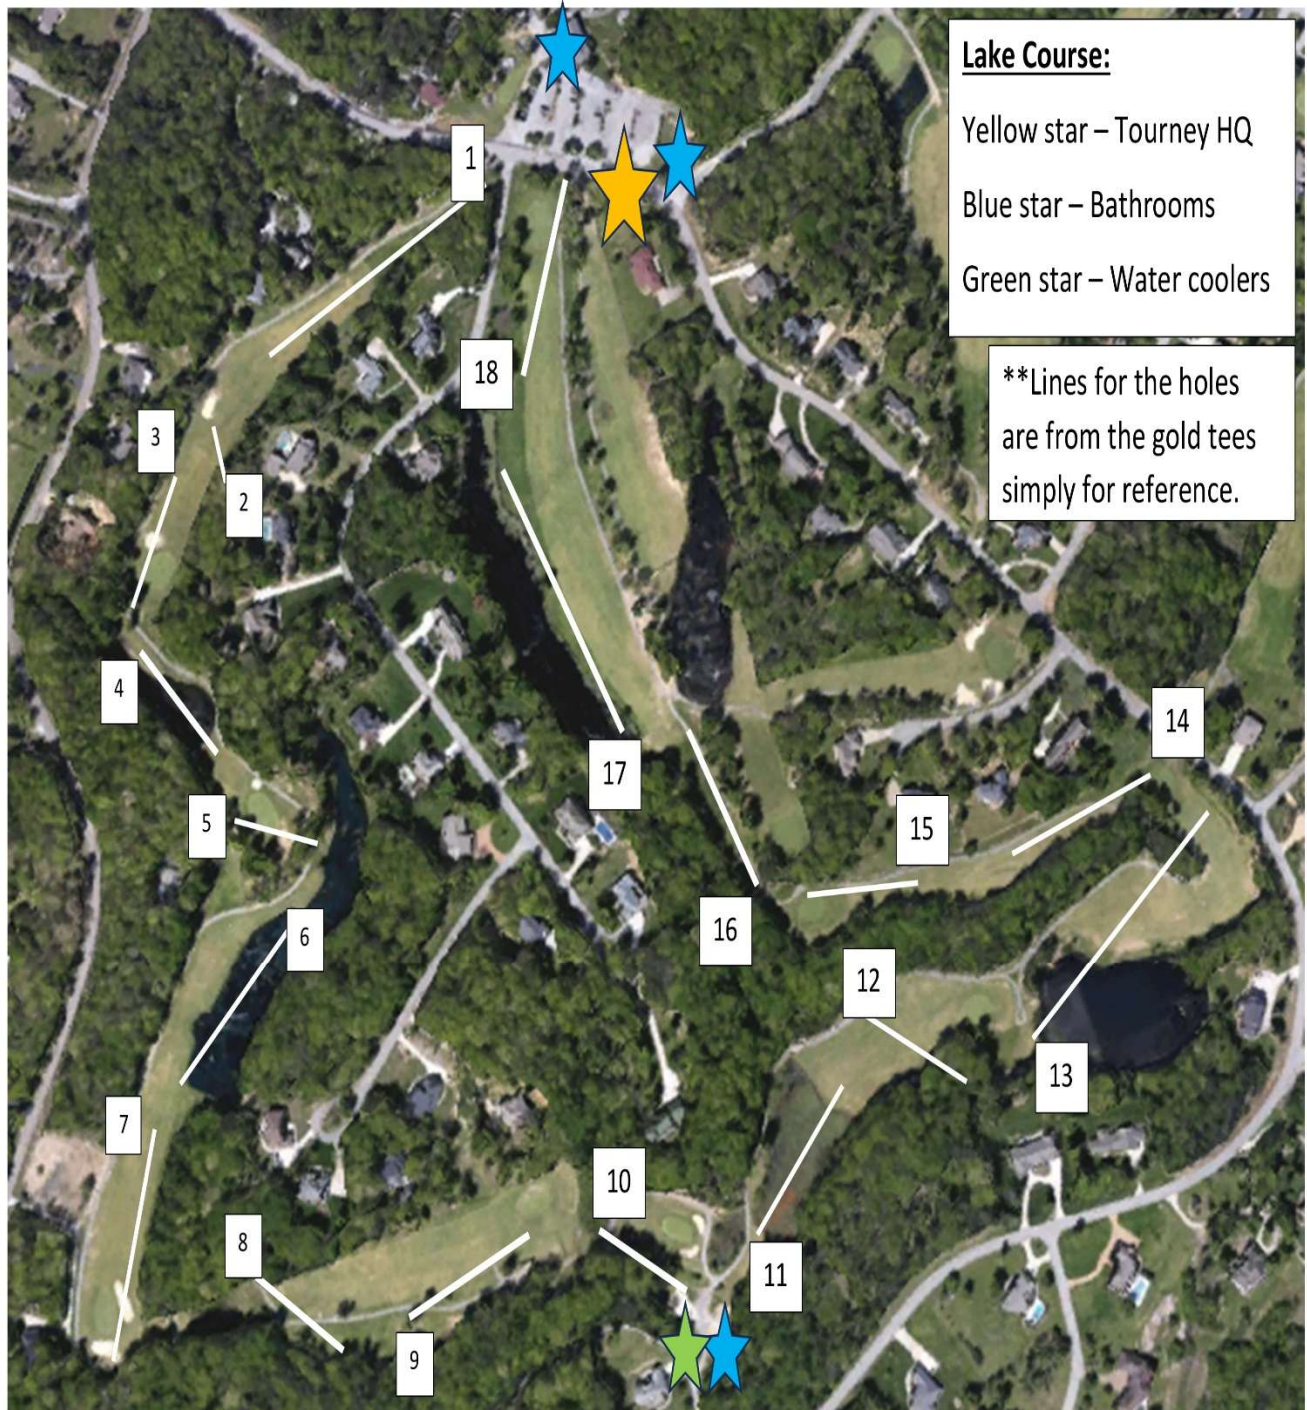

Lake course layout:

Lake course hole info:

Layout Info - Lake Course									
Hole	Gold		Blue		White	OB - Live scoring and tee sign have more detail	CTP		
1	650	4	340	3	340	3 Path/string & beyond. Over fence	MA50		
2	175	3	175	3	175	3 Sand trap. Path & beyond	All B pool		
3	300	3	300	3	300	3 Sand traps. Green. Path & beyond	MA60 and MA65		
4	310	3	225	3	225	3 Water	All B pool and Ace pot tie break		
5	235	3	235	3	235	3 Water. Green	All B pool		
6	425	3	425	3	310	3 Path & beyond. Water	FA40 FA50 and FA60		
7	330	3	275	3	275	3 Sand/green area. Path & beyond			
8	325	3	325	3	325	3 Over fence on left (should not be in play)	Everyone (in play both rounds)		
9	275	3	275	3	275	3 Green. Over fence on left (should not be in play)	FPO and FP50		
10	285	3	285	3	285	3 Green. Over path and long (it is stringed)	Lefties only (in play both rounds)		
11	350	3	245	3	245	3 Completely surrounded by water	FA3		
12	300	3	300	3	300	3 Green	FA2		
13	650	4	590	4	420	4 Water. Green. Road & beyond	MA40		
14	350	3	350	3	225	3 Path/string & beyond	All AM Women		
15	340	3	340	3	260	3 Green	MA3		
16	370	3	370	3	370	3 Ponds long (other water is casual)	MJ15		
17	700	4	550	4	550	4 Water. Path & beyond			
18	350	3	350	3	240	3 Road & beyond. Path & beyond. Green	MA50		
Dist	6720		5955		5355		FA1		
Par	57		56		56				

** Subject to slight changes.
** Updated 2025-10-13
** OBs listed are just a short summary for spacing. Exact details are on the live scoring page and on the tee sign.

Lake CTP info:

- Each division has one specific CTP hole.
- There are multiple shared CTP holes as well.
- CTPs are just in play for first round unless otherwise noted in yellow.
- Lake #4 will be a CTP along with the B POOL Ace Pot tie breaker if no aces are hit.