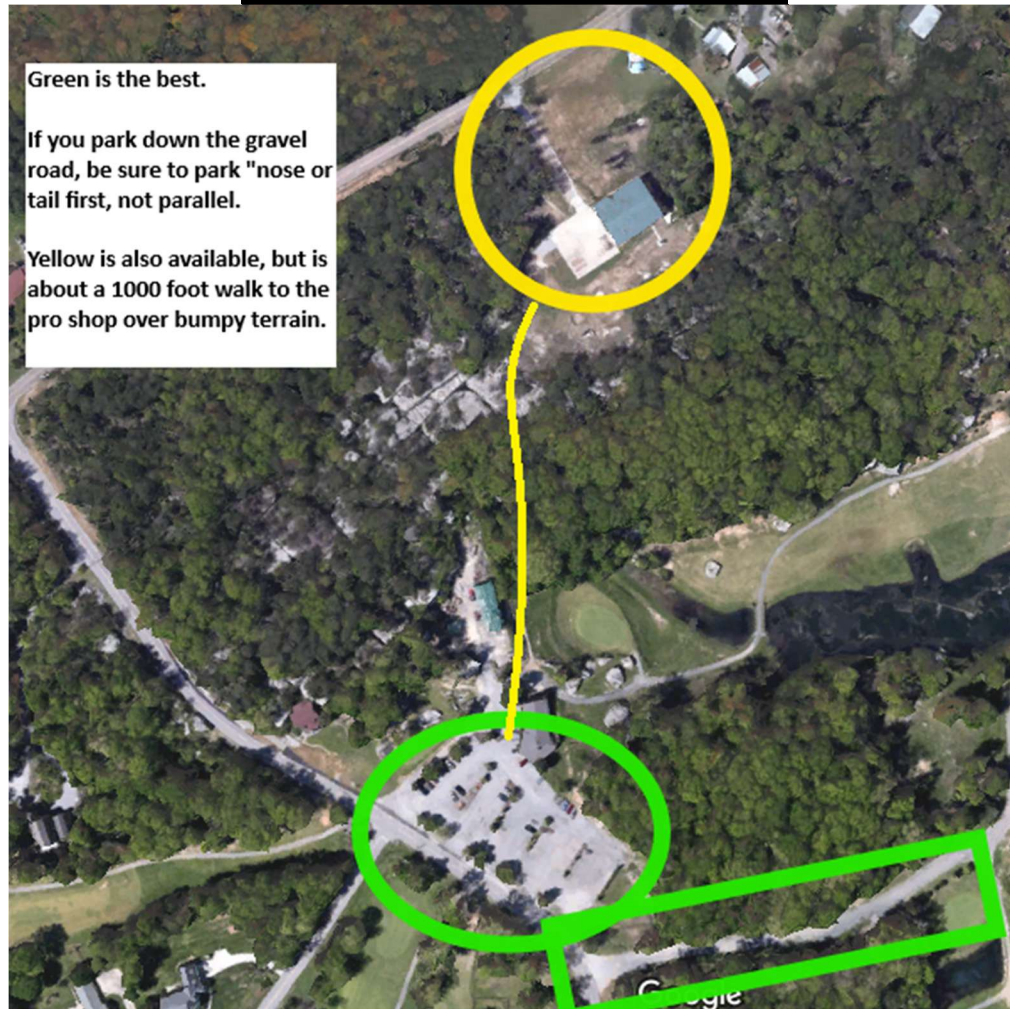

Best areas for parking

Out of bounds:

- All OB's are listed on the tee sign and in the live scoring. Both should match, but if there are any differences, live scoring over rules.
- No 2-meter rule
- All ball golf greens are out of bounds.
- All ball golf greens that are directly in play will be stringed.
- Any hole that has a water carry will have a drop zone. You can elect to go directly to the drop zone where you will be throwing your 3rd shot.