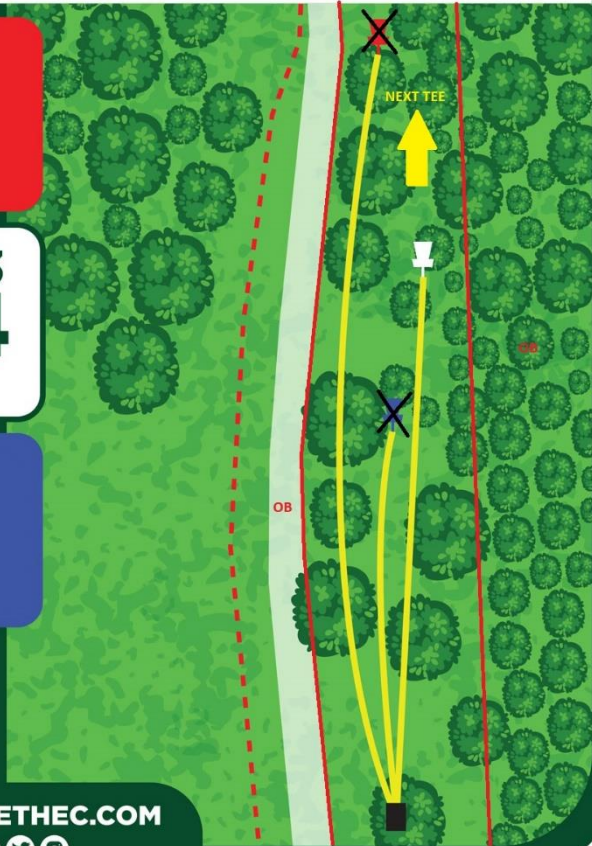

OB:

On or over sidewalk left

HOLE 3

LIGHTHOUSE DISC GOLF COURSE

PAR 3
264
FT

EXPLORETHEC.COM

OB:

Over fence left and long

HOLE 4

LIGHTHOUSE DISC GOLF COURSE

PAR 3
216
FT

EXPLORETHEC.COM

OB:
Over fence left

HOLE 5

LIGHTHOUSE DISC GOLF COURSE

PAR 4
491
FT

EXPLORETHEC.COM

OB:

Over fence left, right and long

HOLE 6

LIGHTHOUSE DISC GOLF COURSE

PAR 3
414
FT

EXPLORETHEC.COM

OB:

On or over road left

Over painted line right (painted line is considered OB)

HOLE 7

LIGHTHOUSE DISC GOLF COURSE

PAR 3
285
FT

EXPLORETHEC.COM

OB:

On or over road left