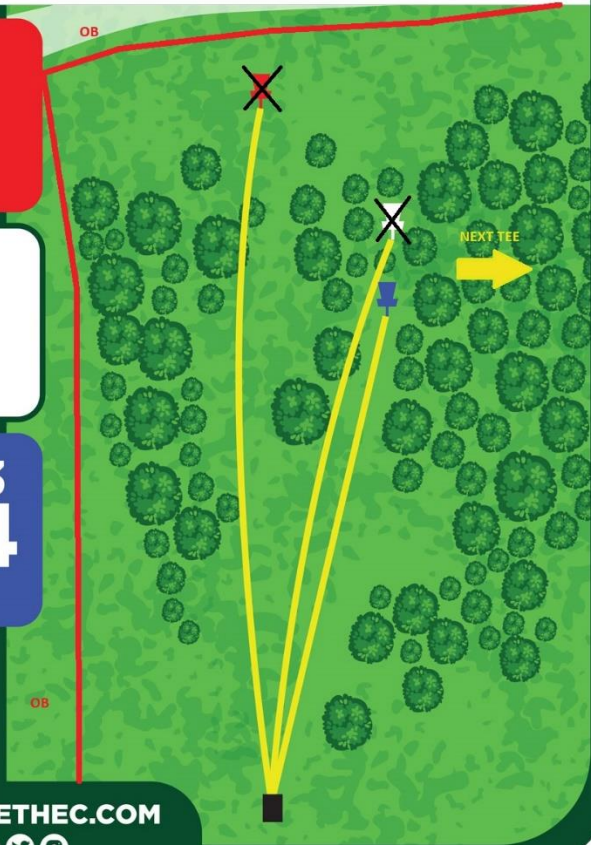

LIGHTHOUSE DISC GOLF COURSE

EXPLORETHEC.COM

HOLE 1

LIGHTHOUSE DISC GOLF COURSE

PAR 3
305
FT

EXPLORETHEC.COM

OB:

On or over sidewalk left
Surrounded by water right (lake)

HOLE 2

LIGHTHOUSE DISC GOLF COURSE

PAR 3
384
FT

*MANDATORY RELIEF
PLAY FROM DROP ZONE

[EXPLORETHEC.COM](https://www.explorethec.com)

Mandatory Relief:

Rock pile (defined by painted line), play from drop zone with no penalty.
Relief area is played as an OB area up to 1 meter relief.

OB:

On or over sidewalk left

HOLE 3

LIGHTHOUSE DISC GOLF COURSE

PAR 3
264
FT

EXPLORETHEC.COM

OB:

Over fence left and long

HOLE 4

LIGHTHOUSE DISC GOLF COURSE

PAR 3
216
FT

EXPLORETHEC.COM

OB:
Over fence left

HOLE 5

LIGHTHOUSE DISC GOLF COURSE

PAR 4
491
FT