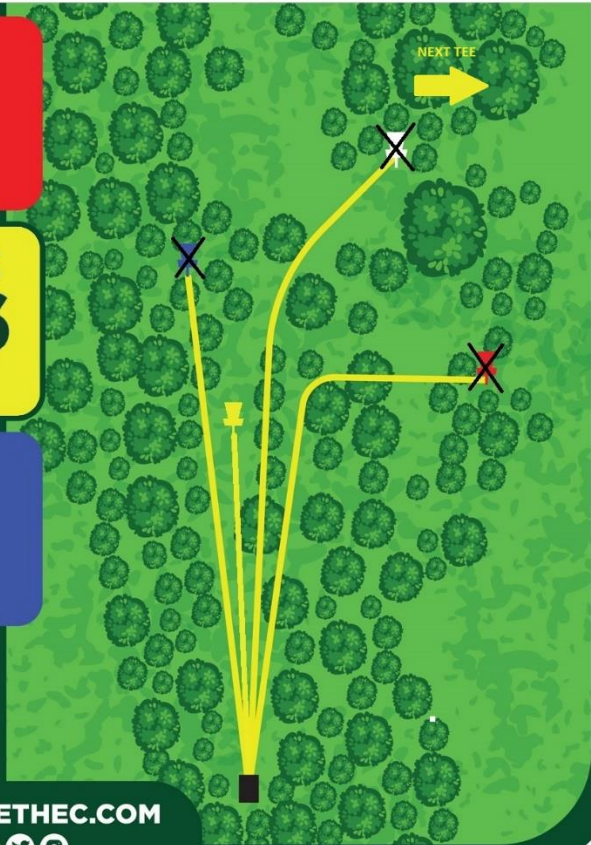

OB:

On or over sidewalk left

HOLE 3

LIGHTHOUSE DISC GOLF COURSE

PAR 3
264
FT

EXPLORETHEC.COM

OB:

Over fence left and long

HOLE 4

LIGHTHOUSE DISC GOLF COURSE

PAR 3
216
FT

EXPLORETHEC.COM

OB:
Over fence left

HOLE 5

LIGHTHOUSE DISC GOLF COURSE

PAR 4
491
FT

EXPLORETHEC.COM

OB:

Over fence left, right and long

HOLE 6

LIGHTHOUSE DISC GOLF COURSE

PAR 3
414
FT

EXPLORETHEC.COM

OB:

On or over road left

Over painted line right (painted line is considered OB)

HOLE 7

LIGHTHOUSE DISC GOLF COURSE

PAR 3
285
FT

EXPLORETHEC.COM

OB:

On or over road left