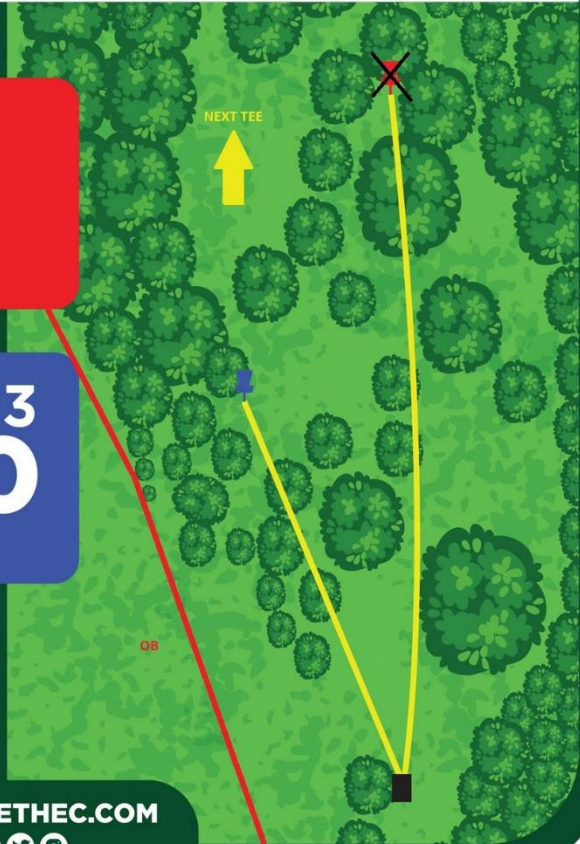

On or over road left

Over painted line right (painted line is considered OB)

HOLE 7

LIGHTHOUSE DISC GOLF COURSE

PAR 3
285
FT

EXPLORETHEC.COM

OB:

On or over road left

Over painted line right (painted line is considered OB)

HOLE 8

LIGHTHOUSE DISC GOLF COURSE

PAR 4
525
FT

EXPLORETHEC.COM

No OB

HOLE 9

LIGHTHOUSE DISC GOLF COURSE

PAR 3
210
FT

EXPLORETHEC.COM

OB:
Over fence left

HOLE 10

LIGHTHOUSE DISC GOLF COURSE

PAR 3
237
FT

EXPLORETHEC.COM

OB:
Over fence left