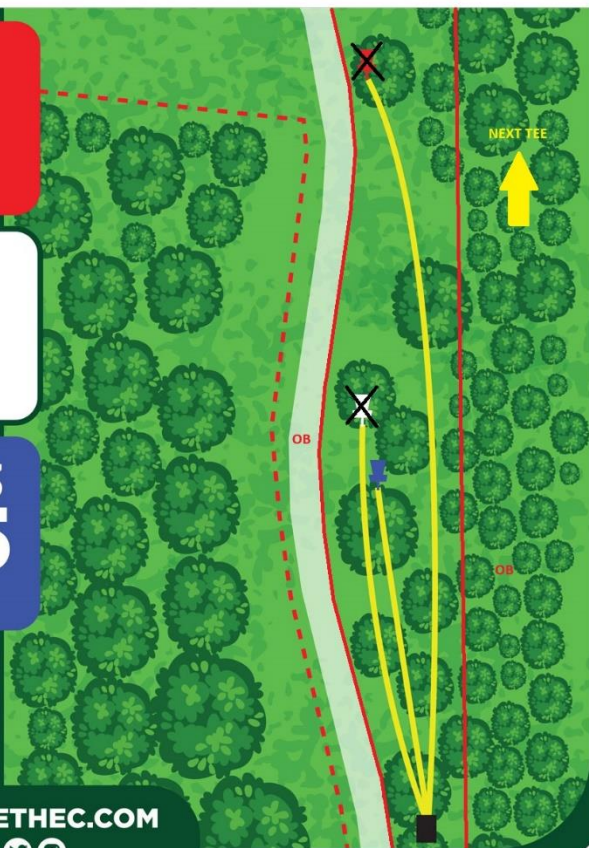

EXPLORETHEC.COM

OB:

Over fence left, right and long

HOLE 6

LIGHTHOUSE DISC GOLF COURSE

PAR 3
414
FT

EXPLORETHEC.COM

OB:

On or over road left

Over painted line right (painted line is considered OB)

HOLE 7

LIGHTHOUSE DISC GOLF COURSE

PAR 3
285
FT

EXPLORETHEC.COM

OB:

On or over road left