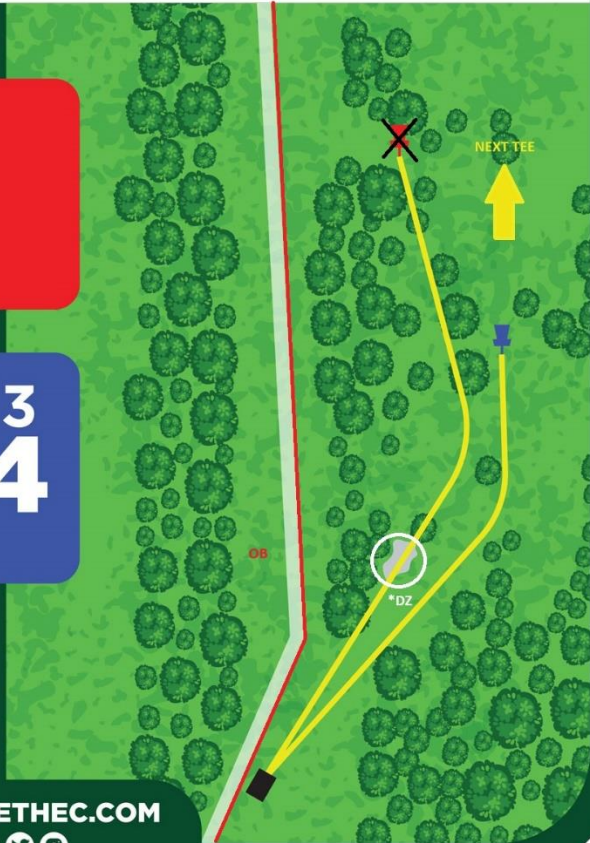

LIGHTHOUSE DISC GOLF COURSE

EXPLORETHEC.COM

HOLE 1

LIGHTHOUSE DISC GOLF COURSE

PAR 3
305
FT

EXPLORETHEC.COM

OB:

On or over sidewalk left
Surrounded by water right (lake)

HOLE 2

LIGHTHOUSE DISC GOLF COURSE

PAR 3
384
FT

*MANDATORY RELIEF
PLAY FROM DROP ZONE

[EXPLORETHEC.COM](https://www.explorethec.com)

Mandatory Relief:

Rock pile (defined by painted line), play from drop zone with no penalty.
Relief area is played as an OB area up to 1 meter relief.

OB:

On or over sidewalk left

HOLE 3

LIGHTHOUSE DISC GOLF COURSE

PAR 3
264
FT

EXPLORETHEC.COM

OB:

Over fence left and long

On or over road left

Over painted line right (painted line is considered OB)

HOLE 7

LIGHTHOUSE DISC GOLF COURSE

PAR 3
285
FT

EXPLORETHEC.COM

OB:

On or over road left