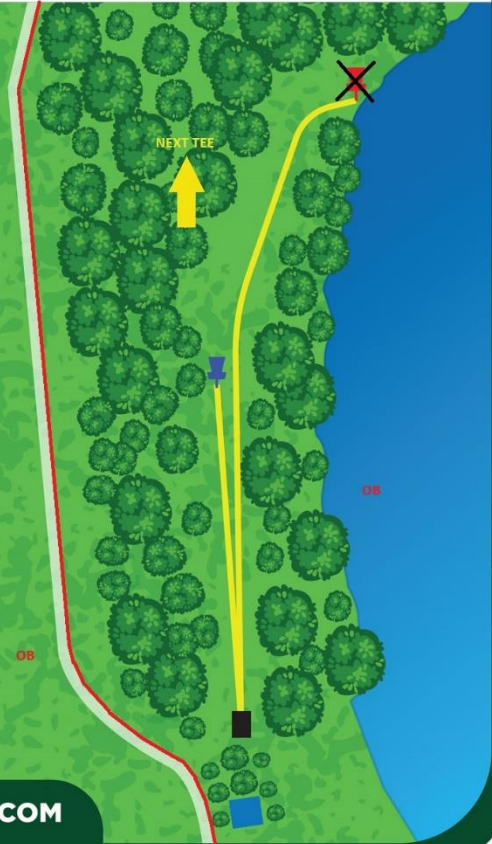

8th Annual
Omaha Ladies Open

Tournament Director

Anna Larson
402-618-1457

OLO Layout

Unless otherwise specified standing water and creeks are casual relief areas, can play from lie or move back in line with the target to nearest area clear of standing water.

PDGA Live Scoring Code: OLO2025

HOLE	PAR	DISTANCE (ft)
1	3	305
2	3	384
3	3	264
4	3	216
5	4	491
6	3	414
7	3	285
8	4	525
9	3	210
10	3	237
11	3	207
12	3	300
13	3	222
14	3	207
15	3	273
16	3	252
17	3	149
18	3	348
	56	5289

LIGHTHOUSE DISC GOLF COURSE

EXPLORETHEC.COM

HOLE 1

LIGHTHOUSE DISC GOLF COURSE

PAR 3
305
FT

EXPLORETHEC.COM

OB:

On or over sidewalk left
Surrounded by water right (lake)

OB:

On or over sidewalk left

HOLE 3

LIGHTHOUSE DISC GOLF COURSE

PAR 3
264
FT

EXPLORETHEC.COM

OB:

Over fence left and long