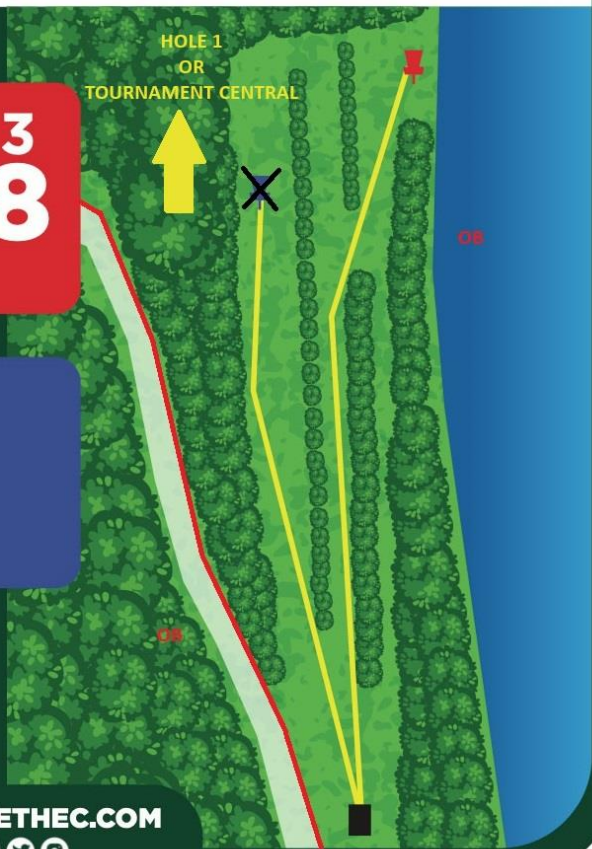

LIGHTHOUSE DISC GOLF COURSE

PAR 3
149
FT

EXPLORETHEC.COM

OB:

On or over gravel road right

HOLE 18

LIGHTHOUSE DISC GOLF COURSE

PAR 3
348
FT

EXPLORETHEC.COM

OB:

On or over gravel road left
Surrounded by water right (lake)

SPECIAL THANKS

To everyone who donated money and resources as well as volunteered their time so that we could put on this event.