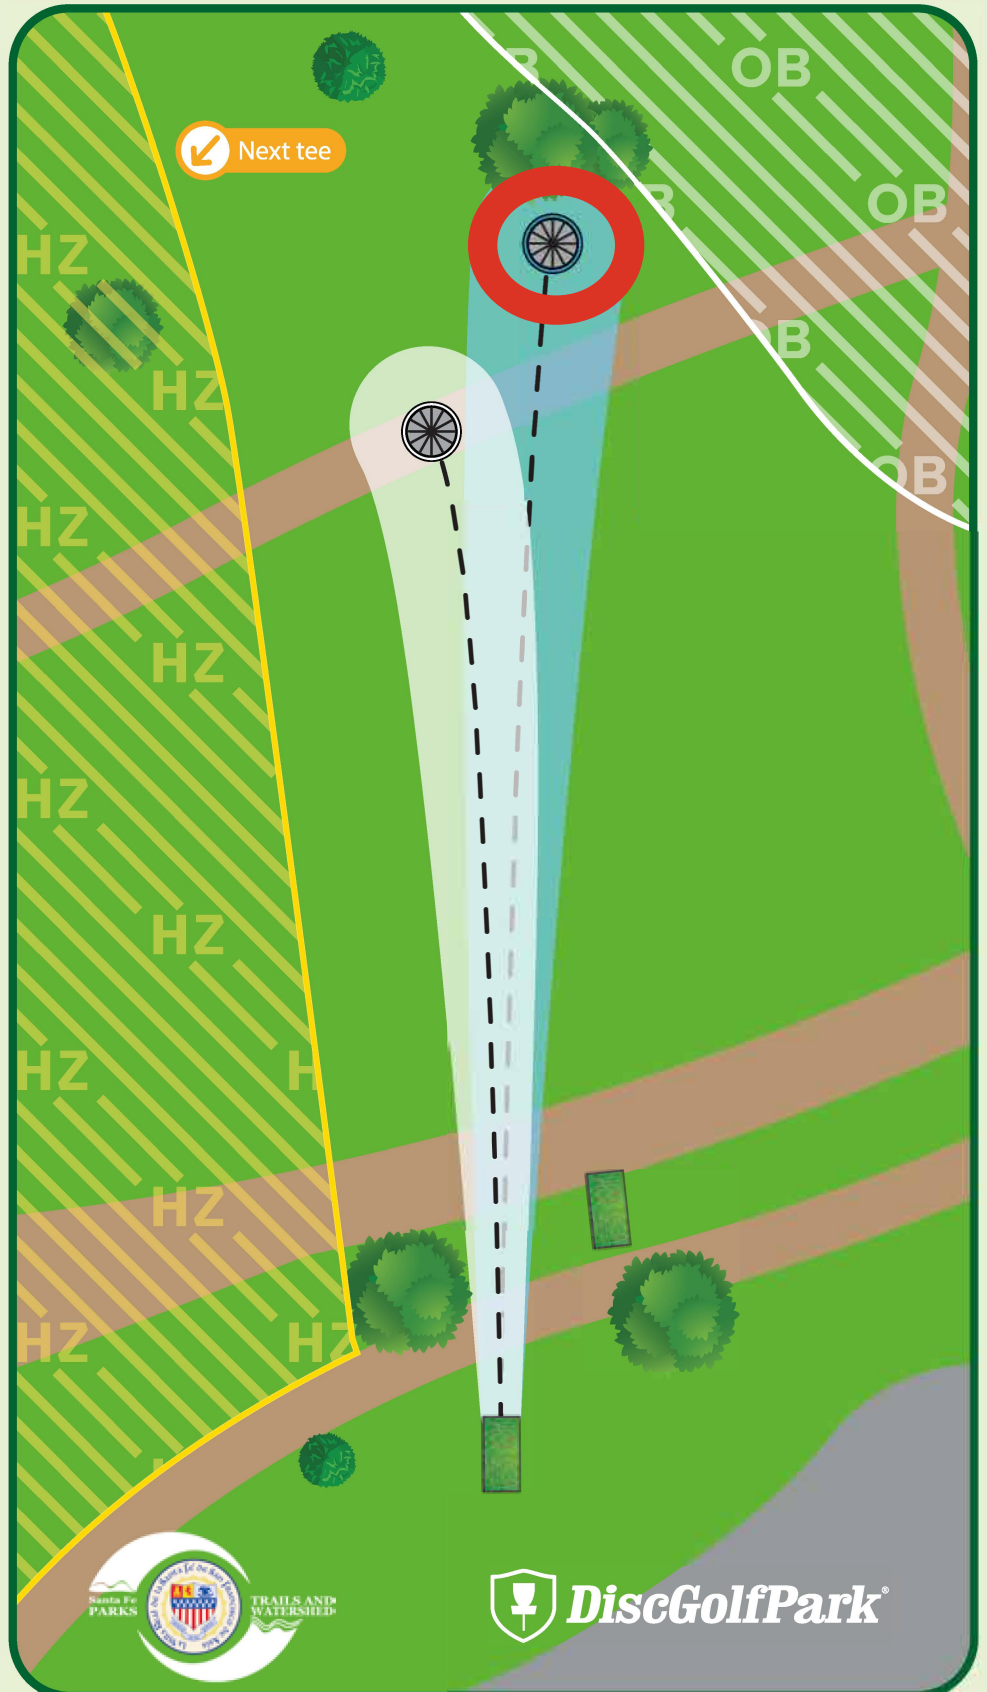

Jaguar Ridge DiscGolfPark®

1

Par 3

A: 355 ft

B: 270 ft

Out-of-Bounds (OB) -
Across OB line - play next shot with one meter relief from where the disc was last in bounds with a 1-stroke penalty.

Please be aware of surrounding holes and tees. Do not throw if anyone is in your way.

If your disc lands in the hazard, throw from the lie with a 1-stroke penalty.

 DiscGolfPark®

Jaguar Ridge DiscGolfPark®

#2

Par 3

A: 295 ft

B: 285 ft

Please let the group in front of you finish the hole before you begin to tee off.

Please be aware of surrounding holes and tees. Do not throw if anyone is in your way.

Jaguar Ridge DiscGolfPark®

#3

Par 3

A: 335 ft

B: 230 ft

Please let the group in front of you finish the hole before you begin to tee off.

Please be aware of surrounding holes and tees. Do not throw if anyone is in your way.

 DiscGolfPark®

Jaguar Ridge DiscGolfPark®

#4

Par 3

A: 400 ft

B: 350 ft

Out-of-Bounds (OB) -
Across OB line - play next
shot with one meter relief
from where the disc was
last in bounds with a
1-stroke penalty.