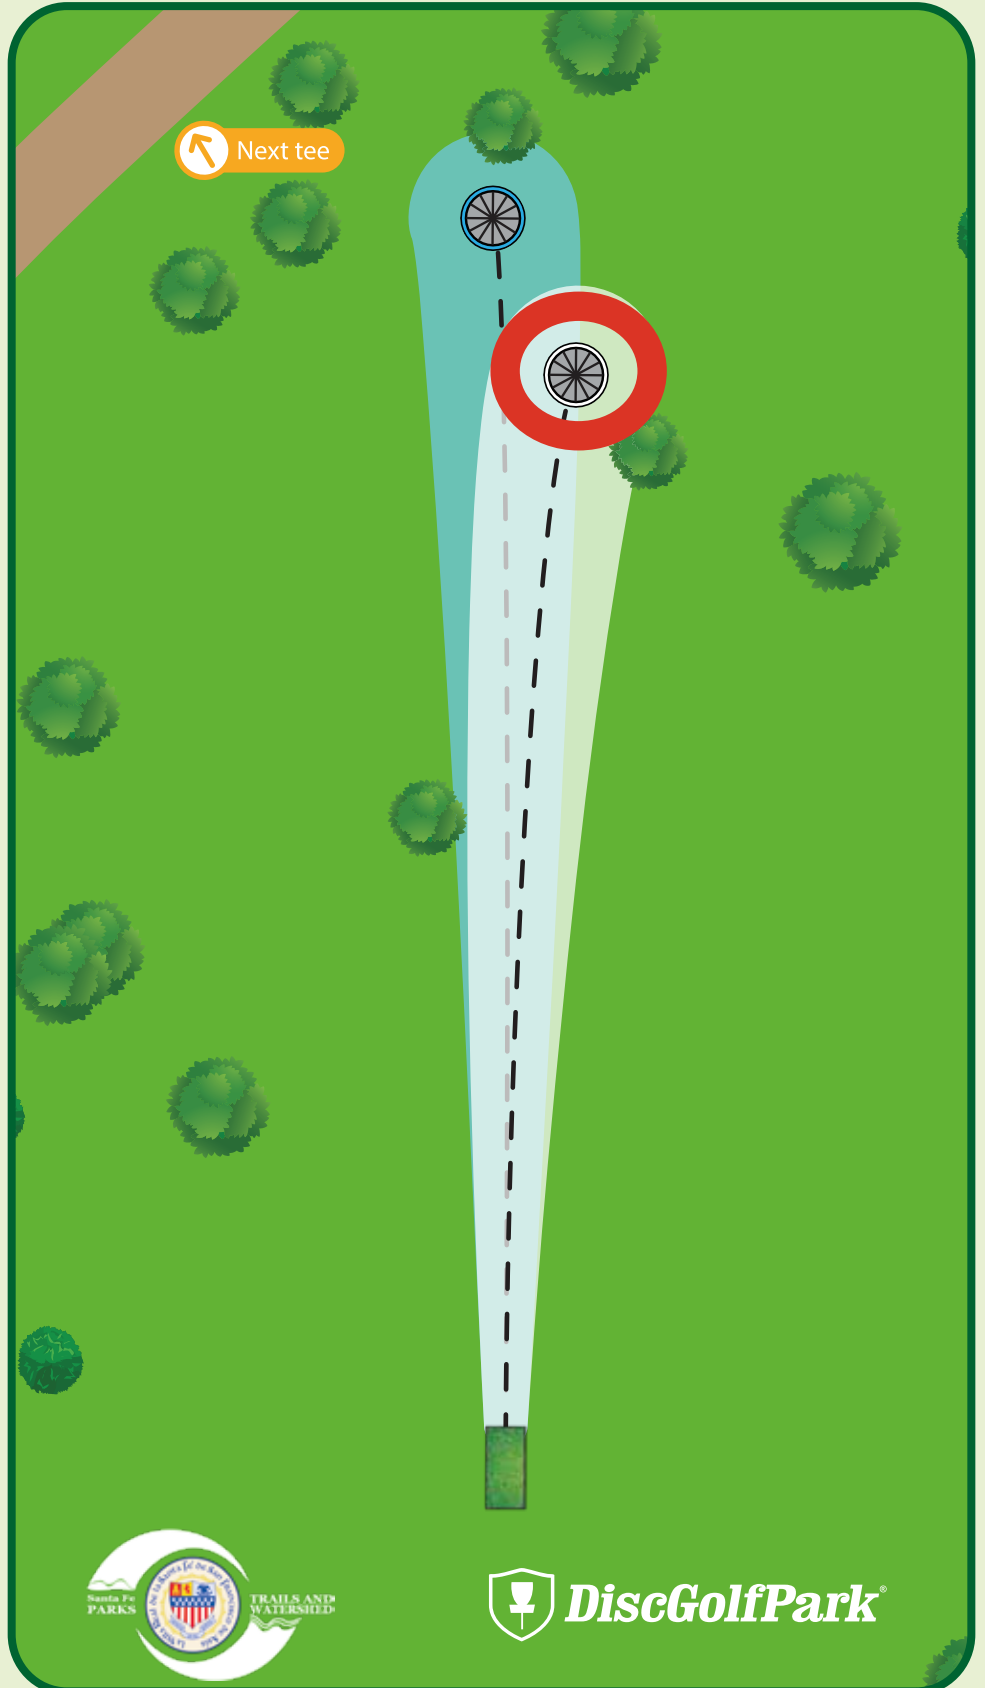

#13

Par 3

A: 310 ft

B: 265 ft

Please let the group in front of you finish the hole before you begin to tee off.

Please be aware of surrounding holes and tees. Do not throw if anyone is in your way.

Jaguar Ridge DiscGolfPark®

#14

Par 3

A: 345 ft

B: 240 ft

Out-of-Bounds (OB) -
Across OB line - play next shot with one meter relief from where the disc was last in bounds with a 1-stroke penalty.

Please be aware of surrounding holes and tees. Do not throw if anyone is in your way.