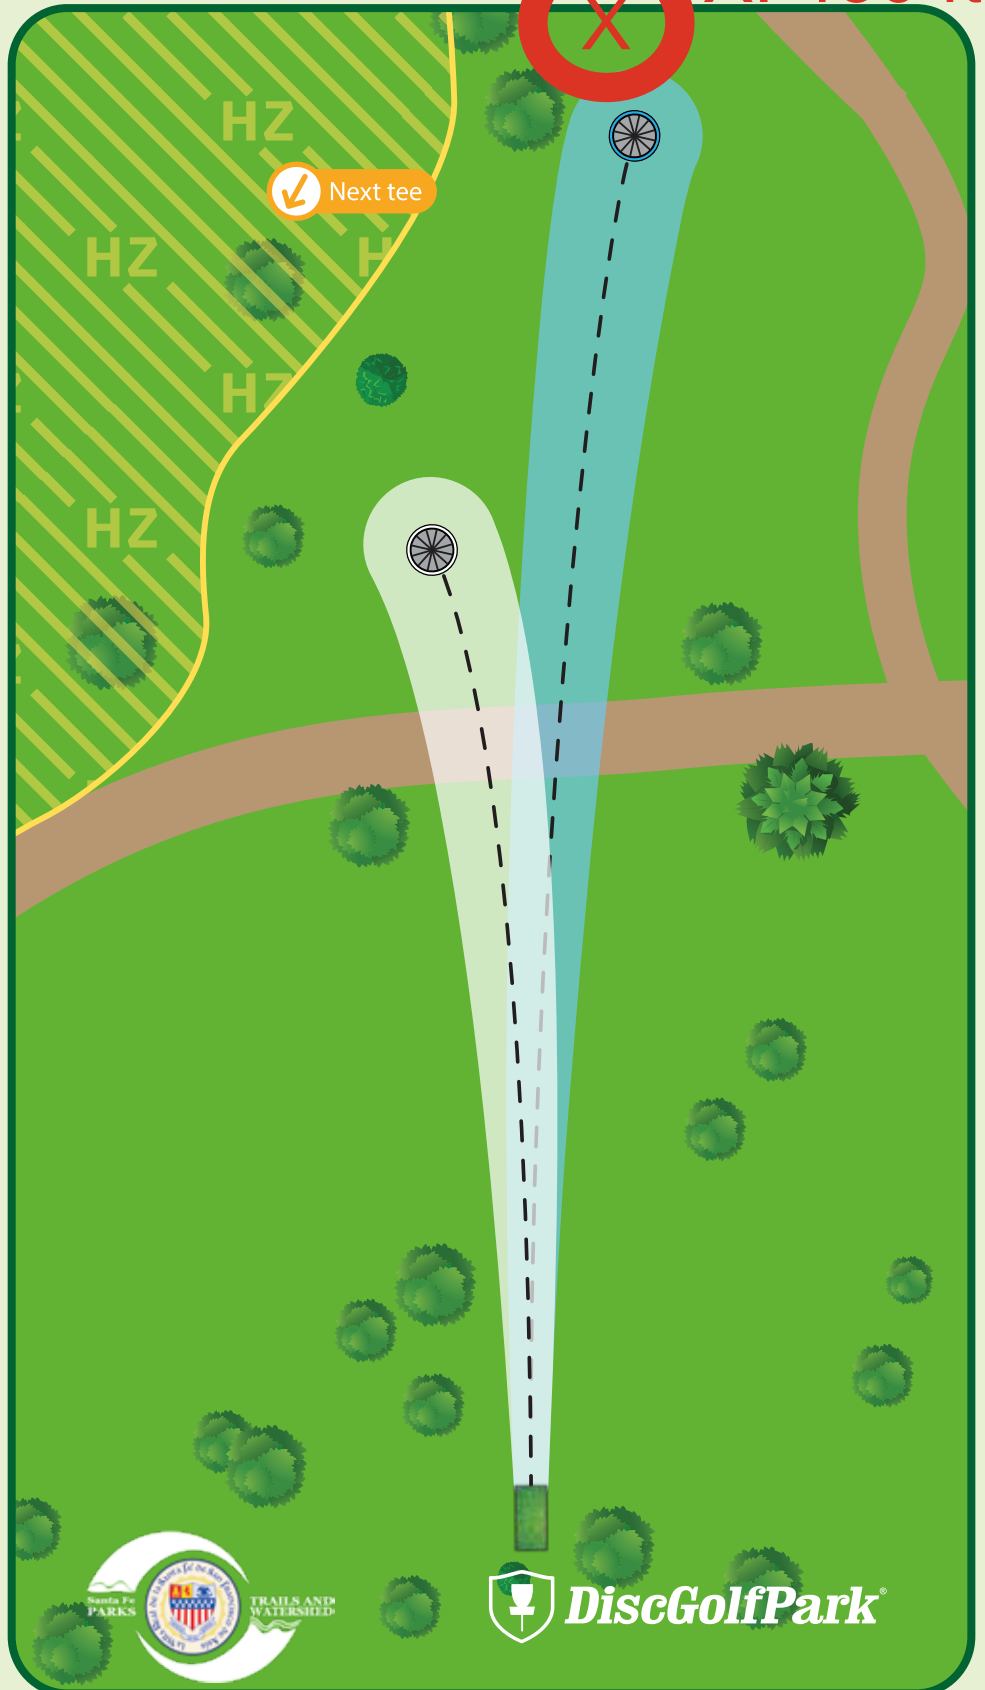

Par 3

A: 420 ft

B: 285 ft

Please let the group in front of you finish the hole before you begin to tee off.

Please be aware of surrounding holes and tees. Do not throw if anyone is in your way.

X: 450 ft