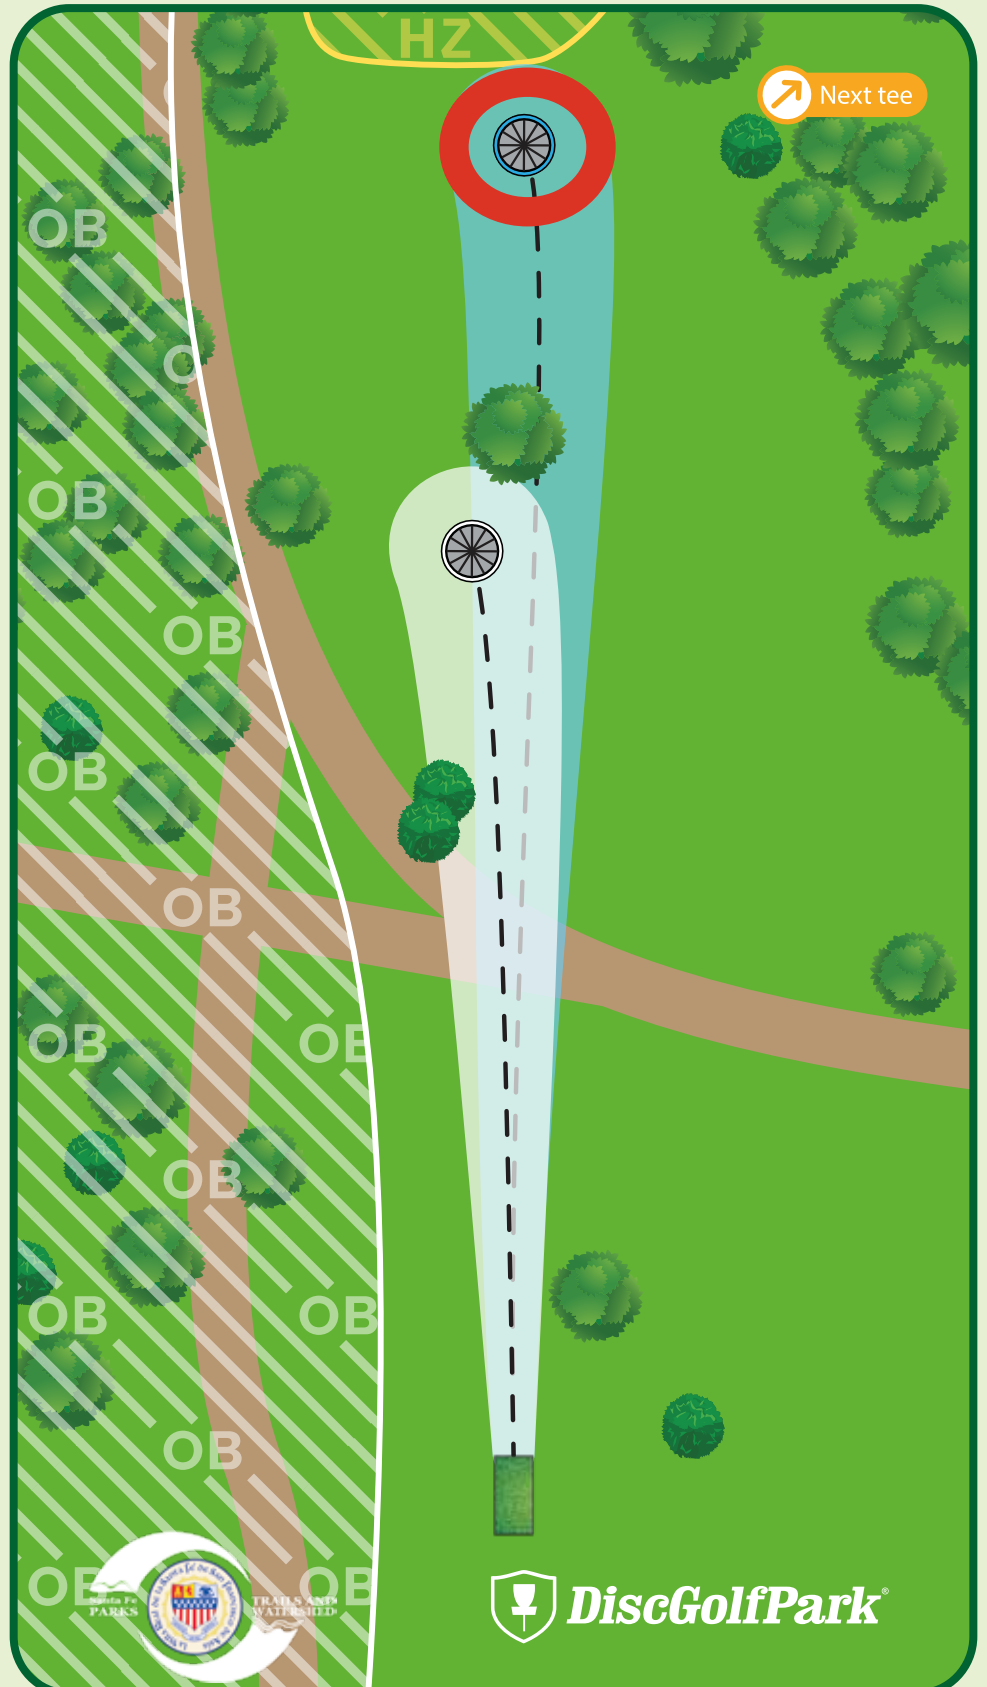

#13

Par 3

A: 310 ft

B: 265 ft

Please let the group in front of you finish the hole before you begin to tee off.

Please be aware of surrounding holes and tees. Do not throw if anyone is in your way.

Jaguar Ridge DiscGolfPark®

#14

Par 3

A: 345 ft

B: 240 ft

Out-of-Bounds (OB) -
Across OB line - play next shot with one meter relief from where the disc was last in bounds with a 1-stroke penalty.

Please be aware of surrounding holes and tees. Do not throw if anyone is in your way.

If your disc lands in the hazard, throw from the lie with a 1-stroke penalty.

Jaguar Ridge DiscGolfPark®

#15

Par 3

235 ft

Out-of-Bounds (OB) -
Any OB throw off the tee proceeds to drop zone (DZ) with a 1-stroke penalty.

All subsequent throws - play next shot with one meter relief from where the disc was last in bounds with a 1-stroke penalty.

Please be aware of surrounding holes and tees. Do not throw if anyone is in your way.