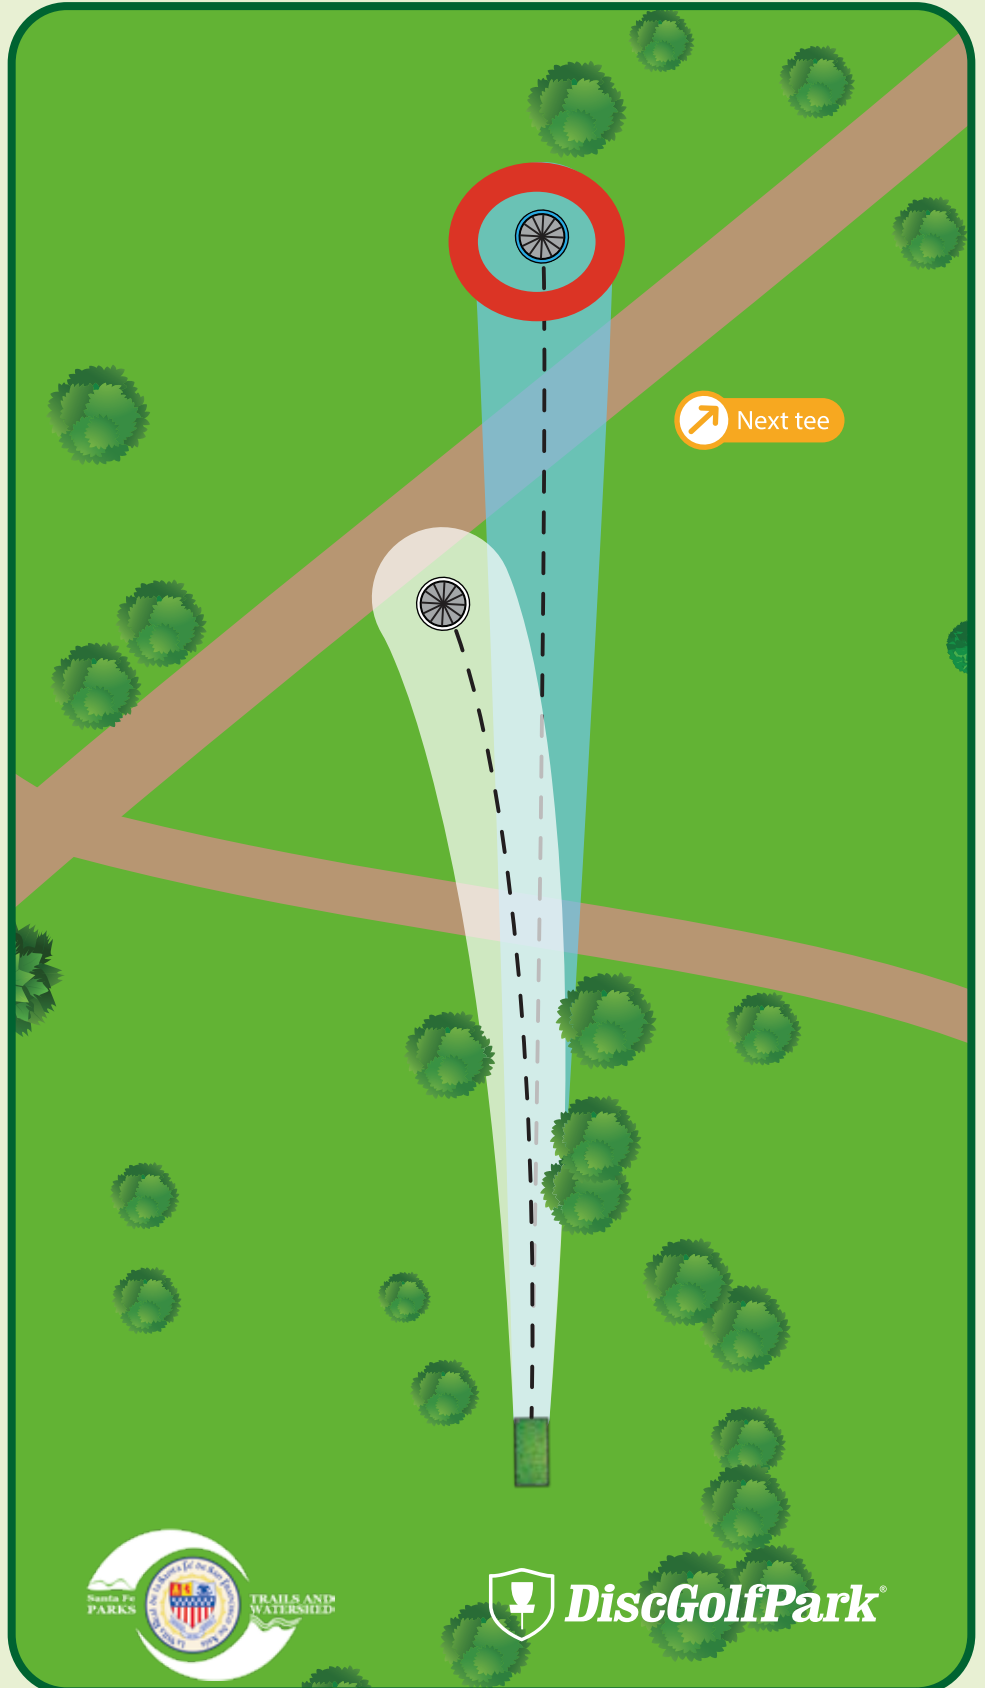

Please be aware of surrounding holes and tees. Do not throw if anyone is in your way.

Jaguar Ridge DiscGolfPark®

#3

Par 3

A: 335 ft

B: 230 ft

Please let the group in front of you finish the hole before you begin to tee off.

Please be aware of surrounding holes and tees. Do not throw if anyone is in your way.

 DiscGolfPark®

Jaguar Ridge DiscGolfPark®

#4

Par 3

A: 400 ft

B: 350 ft

Out-of-Bounds (OB) -
Across OB line - play next
shot with one meter relief
from where the disc was
last in bounds with a
1-stroke penalty.