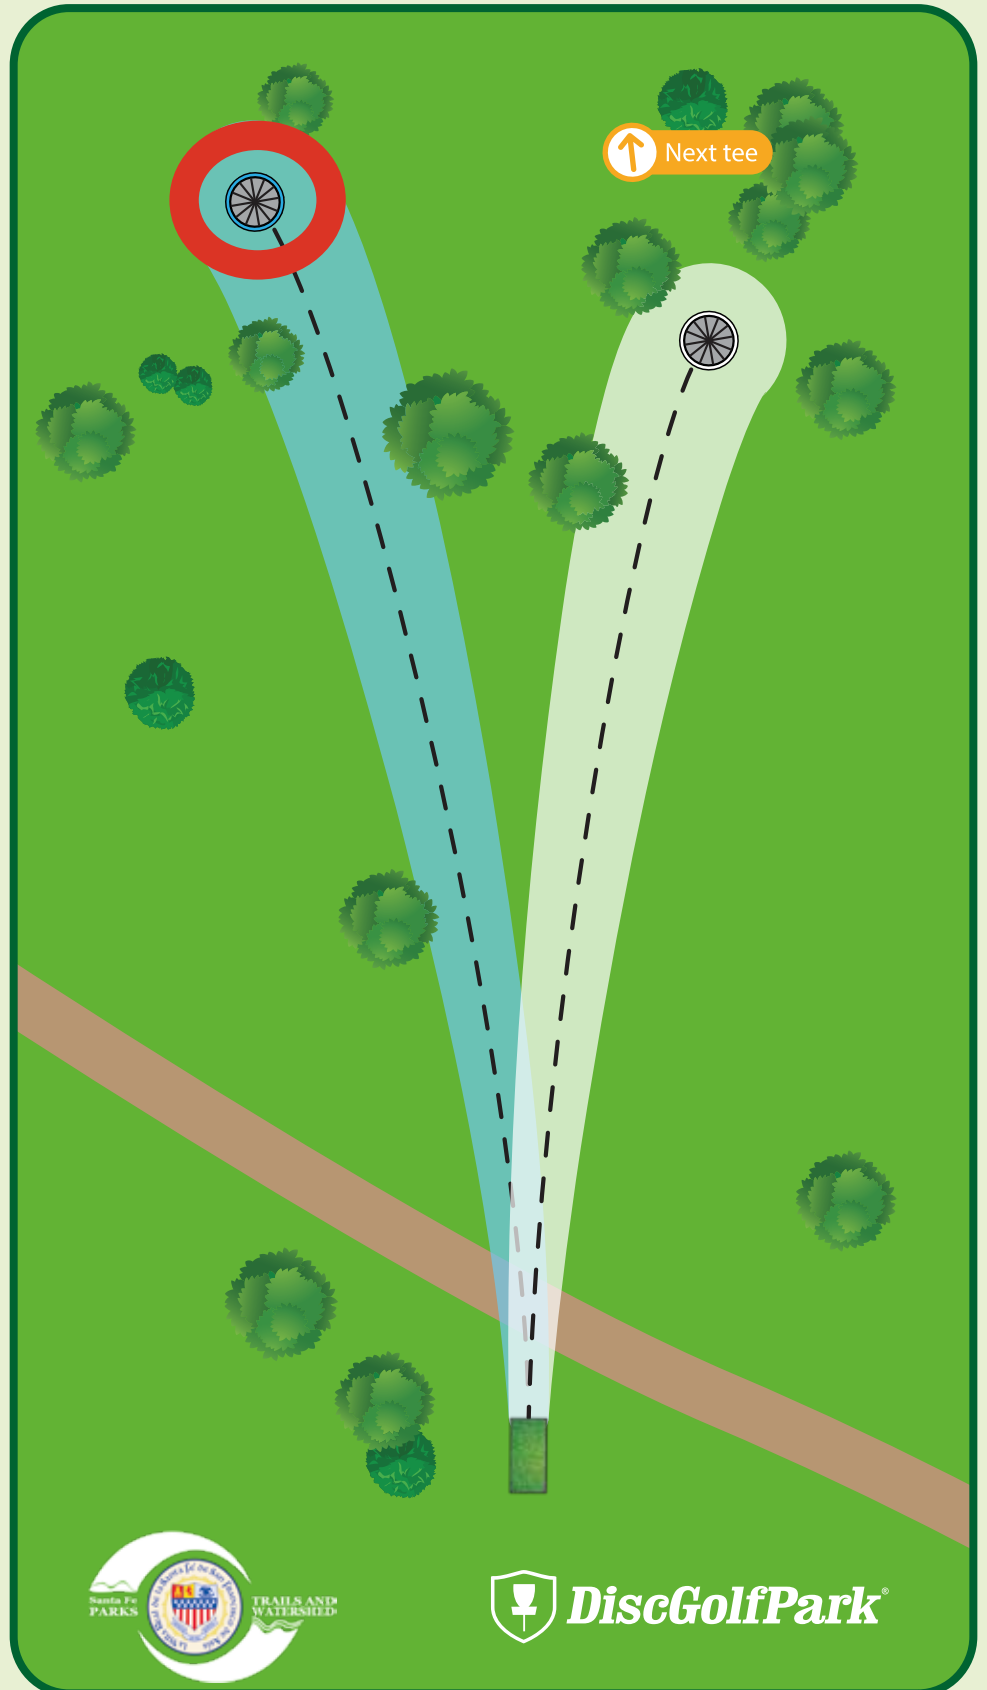

Jaguar Ridge DiscGolfPark®

#2

Par 3

A: 295 ft

B: 285 ft

Please let the group in front of you finish the hole before you begin to tee off.

Please be aware of surrounding holes and tees. Do not throw if anyone is in your way.