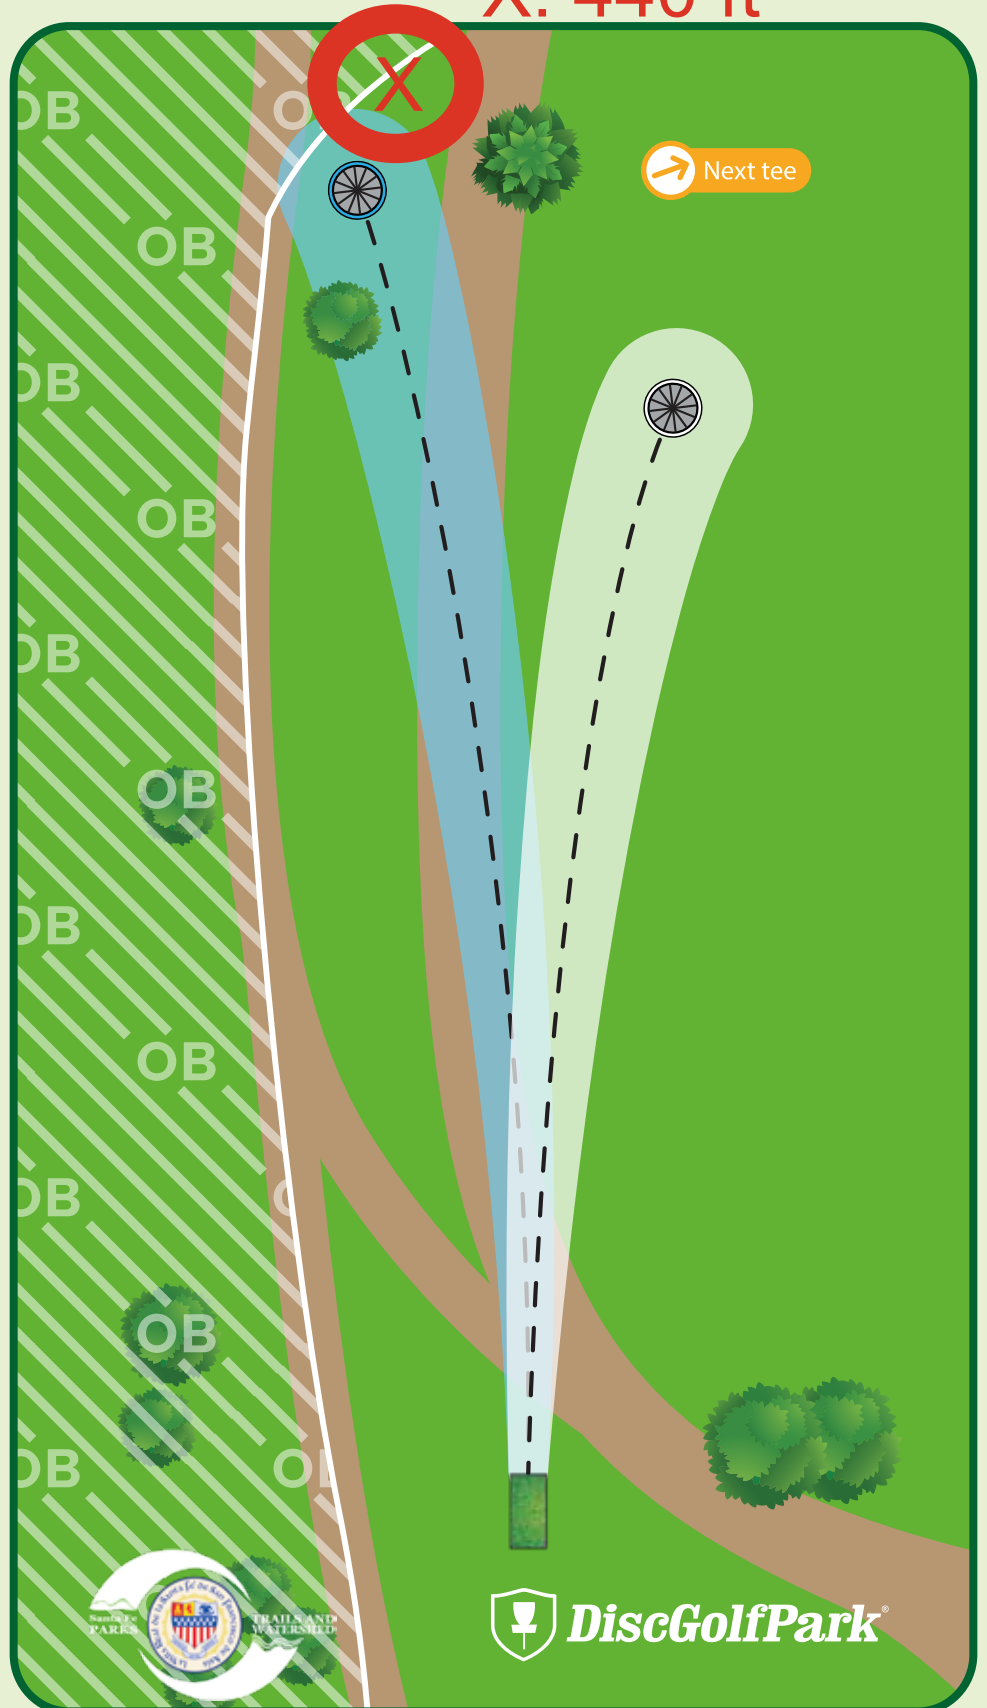

All subsequent throws - play next shot with one meter relief from where the disc was last in bounds with a 1-stroke penalty.

Please be aware of surrounding holes and tees. Do not throw if anyone is in your way.

Jaguar Ridge DiscGolfPark®

#16

Par 3

A: 325 ft

B: 290 ft

Out-of-Bounds (OB) -
Across OB line - play next
shot with one meter relief
from where the disc was
last in bounds with a
1-stroke penalty.

Please be aware of
surrounding holes and
tees. Do not throw if
anyone is in your way.

**-OB Right
and Long of
White Poles
-Hazard left
of white flags**

Jaguar Ridge DiscGolfPark®

X: 440 ft

Par 3

A: 380 ft

B: 320 ft

Out-of-Bounds (OB) -
Across OB line - play next
shot with one meter relief
from where the disc was
last in bounds with a
1-stroke penalty.

Please be aware of
surrounding holes and
tees. Do not throw if
anyone is in your way.

Jaguar Ridge DiscGolfPark®

#18

Par 4

A: 675 ft

B: 475 ft

! **Out-of-Bounds (OB) -**
Across OB line - play next
shot with one meter relief
from where the disc was
last in bounds with a
1-stroke penalty.