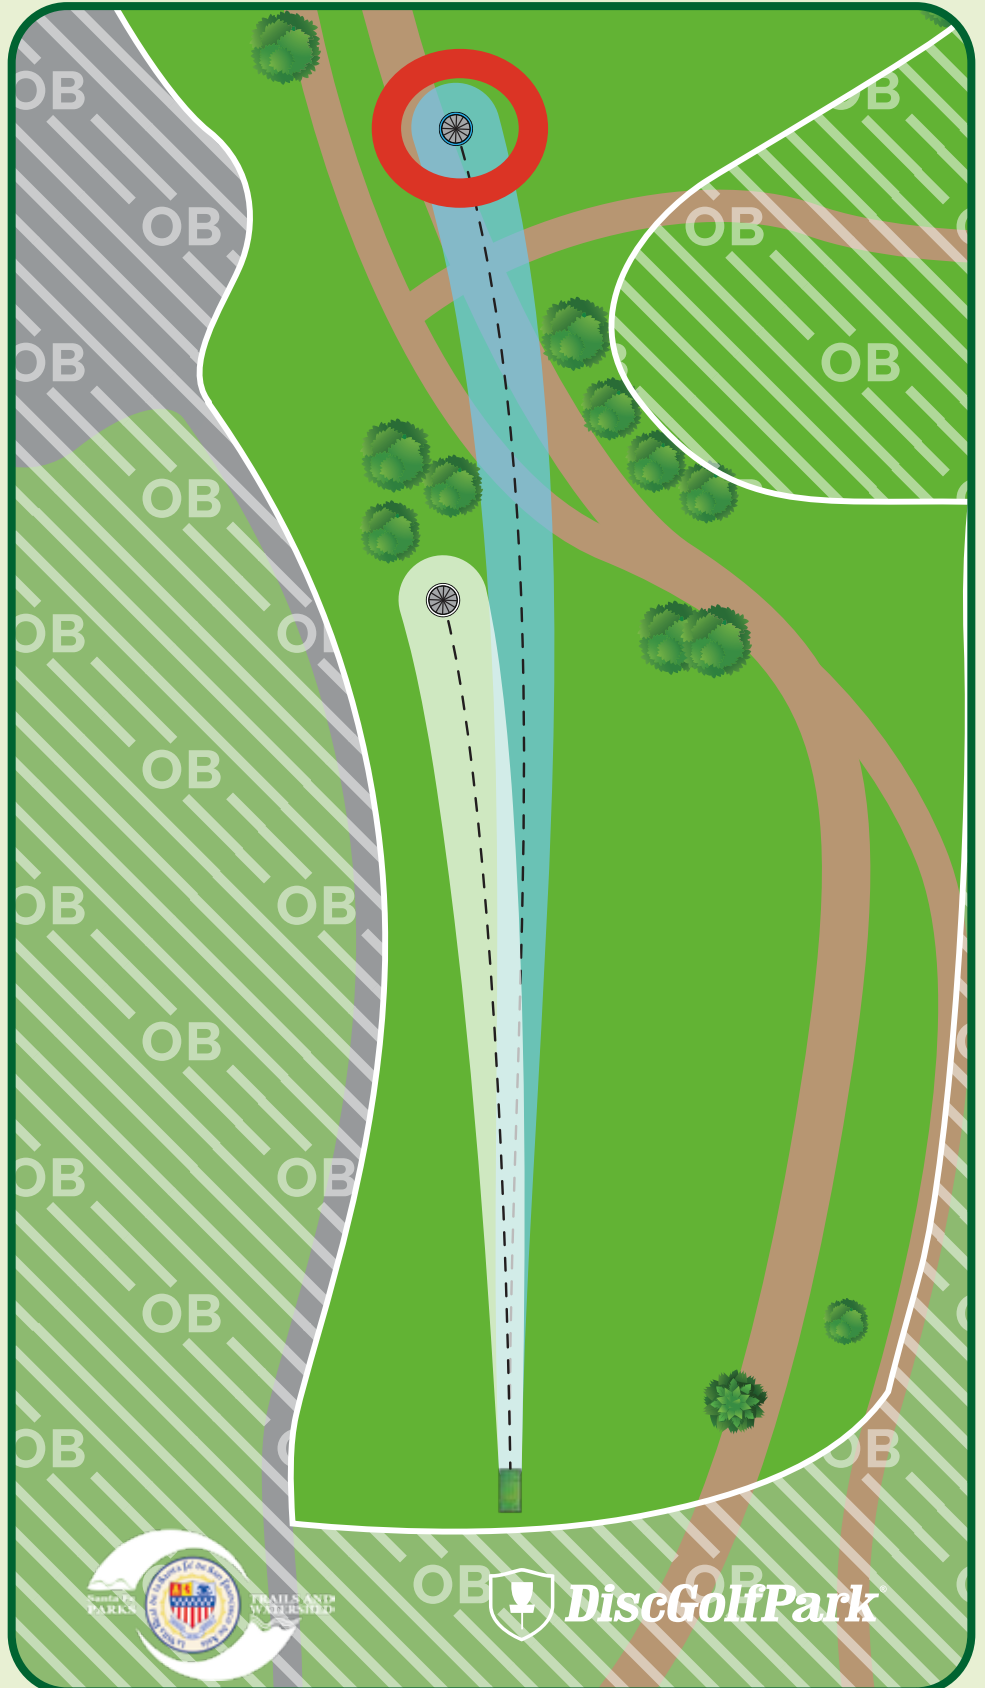

Jaguar Ridge DiscGolfPark®

#18

Par 4

A: 675 ft

B: 475 ft

! **Out-of-Bounds (OB) -**
Across OB line - play next
shot with one meter relief
from where the disc was
last in bounds with a
1-stroke penalty.

Please be aware of
surrounding holes and
tees. Do not throw if
anyone is in your way.