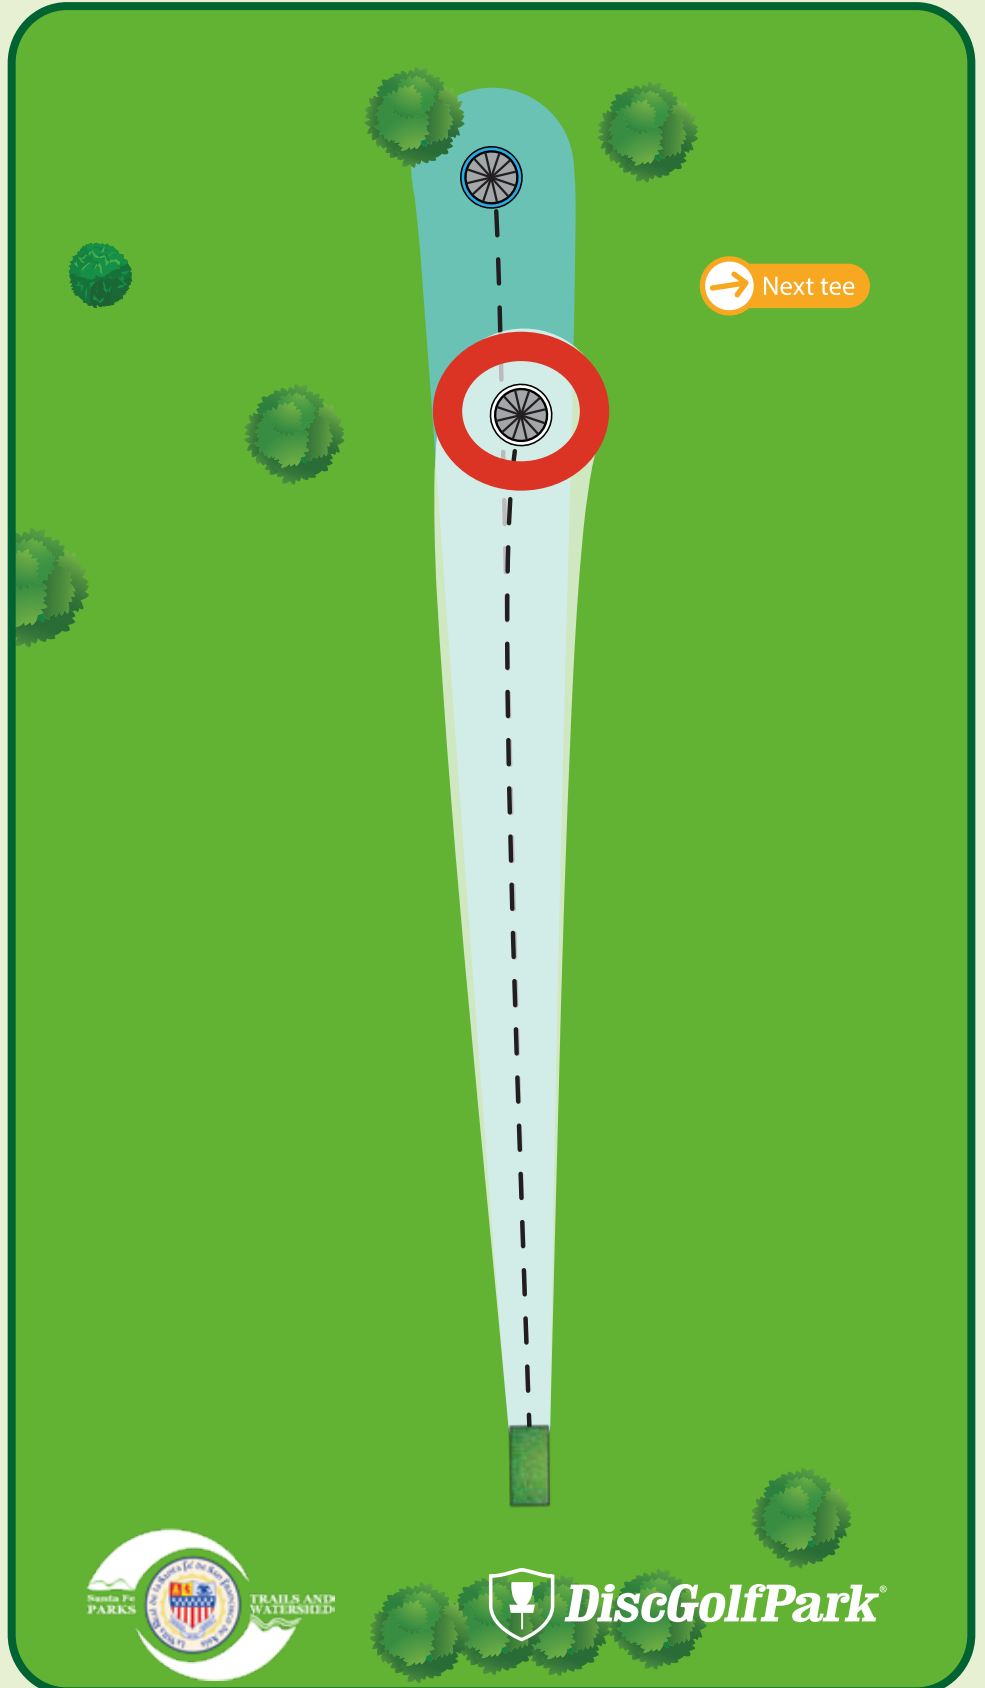

Jaguar Ridge DiscGolfPark®

#5

Par 3

A: 335 ft

B: 265 ft

Please let the group in front of you finish the hole before you begin to tee off.

Please be aware of surrounding holes and tees. Do not throw if anyone is in your way.