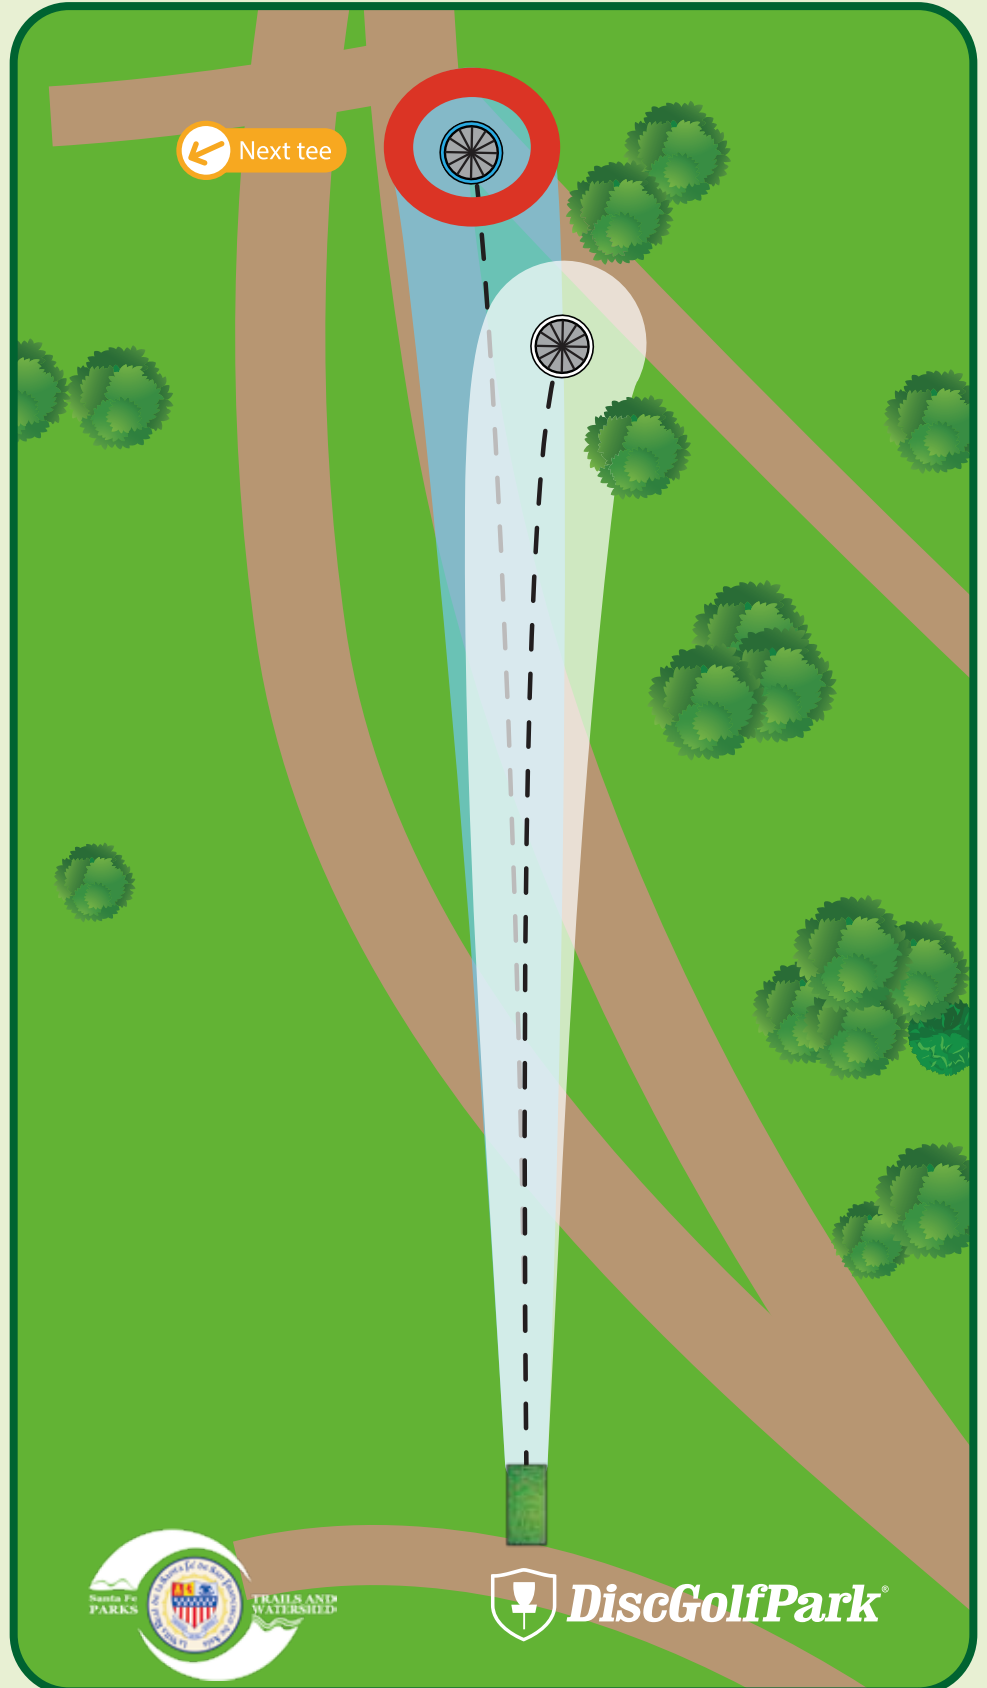

Jaguar Ridge DiscGolfPark®

#10

Par 3

A: 365 ft

B: 295 ft

Please let the group in front of you finish the hole before you begin to tee off.

Please be aware of surrounding holes and tees. Do not throw if anyone is in your way.