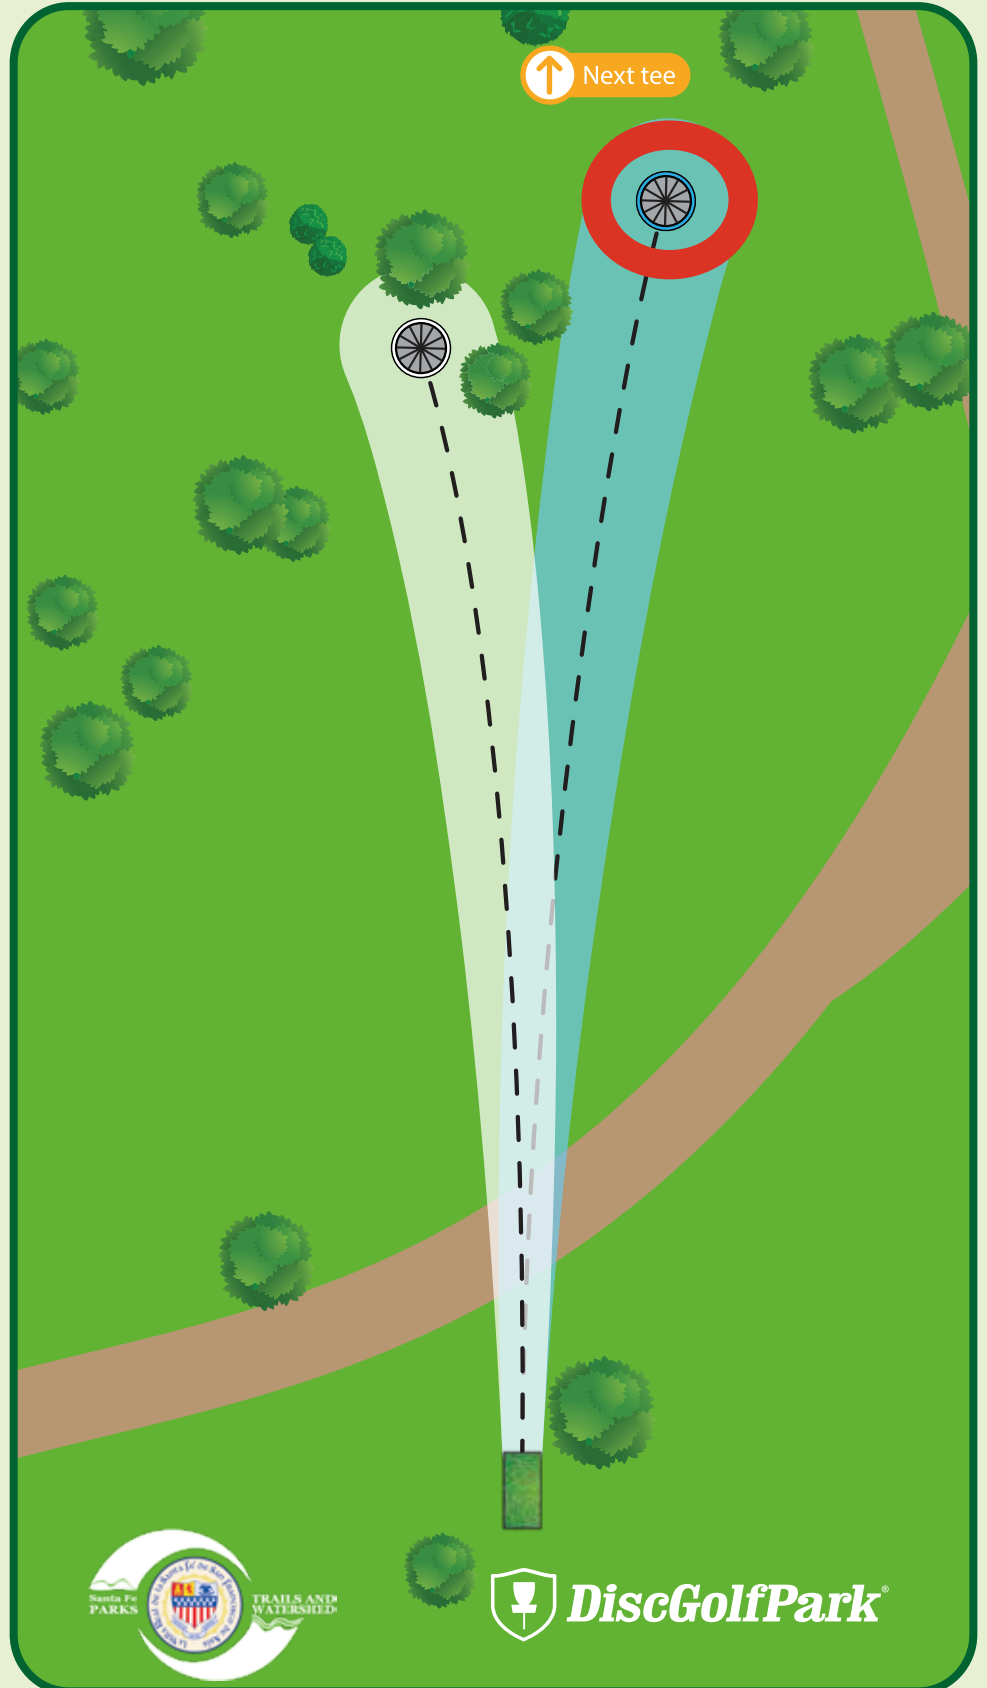

Please be aware of surrounding holes and tees. Do not throw if anyone is in your way.

X: 450 ft

Jaguar Ridge DiscGolfPark®

#8

Par 3

A: 355 ft

B: 310 ft

Please let the group in front of you finish the hole before you begin to tee off.

Please be aware of surrounding holes and tees. Do not throw if anyone is in your way.

Jaguar Ridge DiscGolfPark®

#9

Par 3

270 ft

Out-of-Bounds (OB) -
Across OB line - play next shot with one meter relief from where the disc was last in bounds with a 1-stroke penalty.