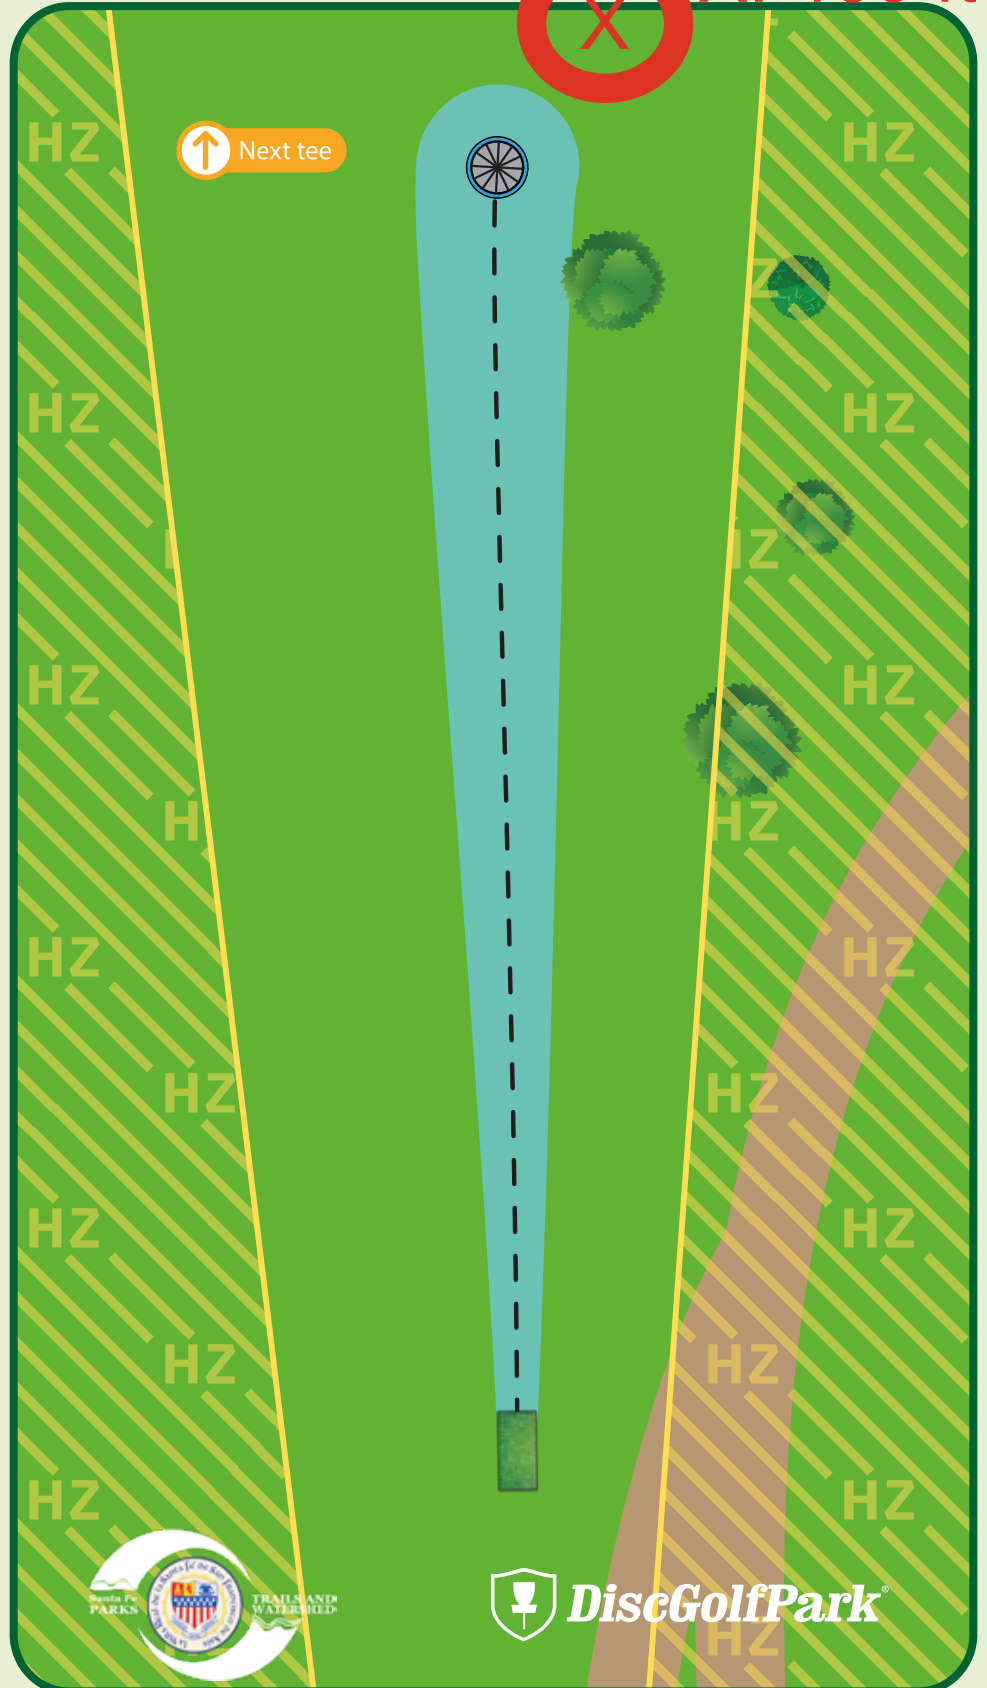

B: 295 ft

Please let the group in front of you finish the hole before you begin to tee off.

Please be aware of surrounding holes and tees. Do not throw if anyone is in your way.

Jaguar Ridge DiscGolfPark®

#11

Par 3

400 ft

Please let the group in front of you finish the hole before you begin to tee off.

Please be aware of surrounding holes and tees. Do not throw if anyone is in your way.

X: 460 ft

Jaguar Ridge DiscGolfPark®

#12

Par 3

A: 330 ft

B: 275 ft

Please let the group in front of you finish the hole before you begin to tee off.

Please be aware of surrounding holes and tees. Do not throw if anyone is in your way.

Jaguar Ridge DiscGolfPark®