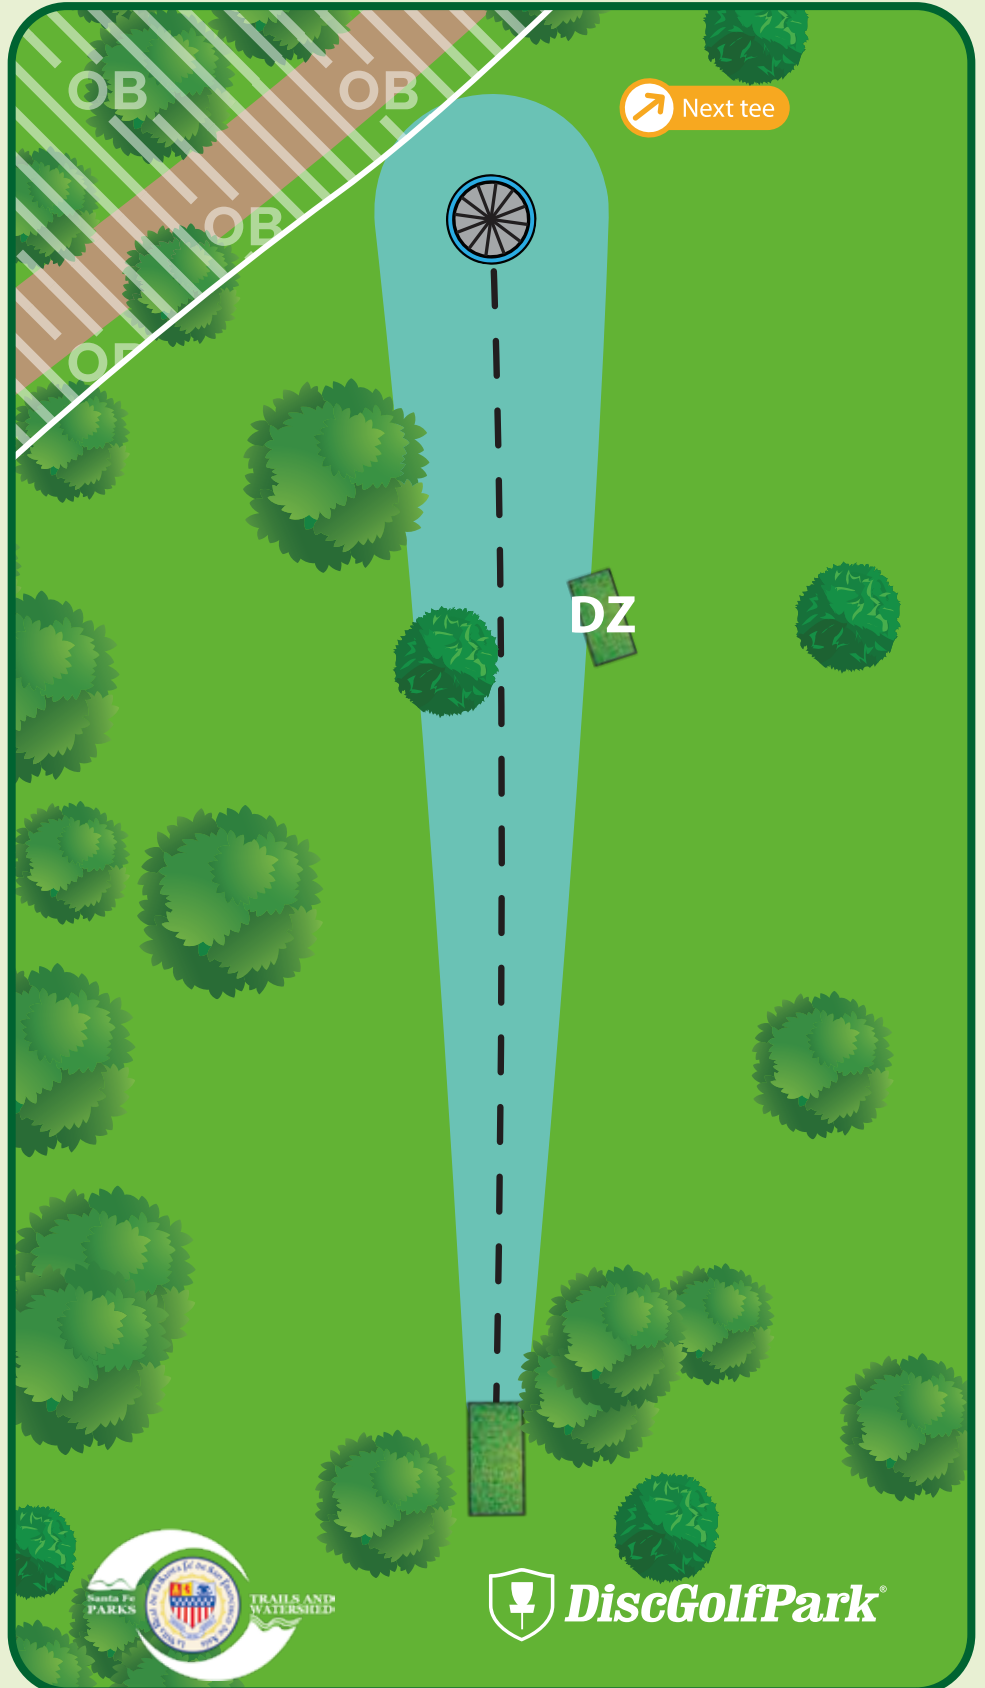

#14

Par 3

A: 345 ft

B: 240 ft

Out-of-Bounds (OB) -
Across OB line - play next shot with one meter relief from where the disc was last in bounds with a 1-stroke penalty.

Please be aware of surrounding holes and tees. Do not throw if anyone is in your way.

If your disc lands in the hazard, throw from the lie with a 1-stroke penalty.

Jaguar Ridge DiscGolfPark®

#15

Par 3

235 ft

Out-of-Bounds (OB) -
Any OB throw off the tee proceeds to drop zone (DZ) with a 1-stroke penalty.

All subsequent throws - play next shot with one meter relief from where the disc was last in bounds with a 1-stroke penalty.

Please be aware of surrounding holes and tees. Do not throw if anyone is in your way.