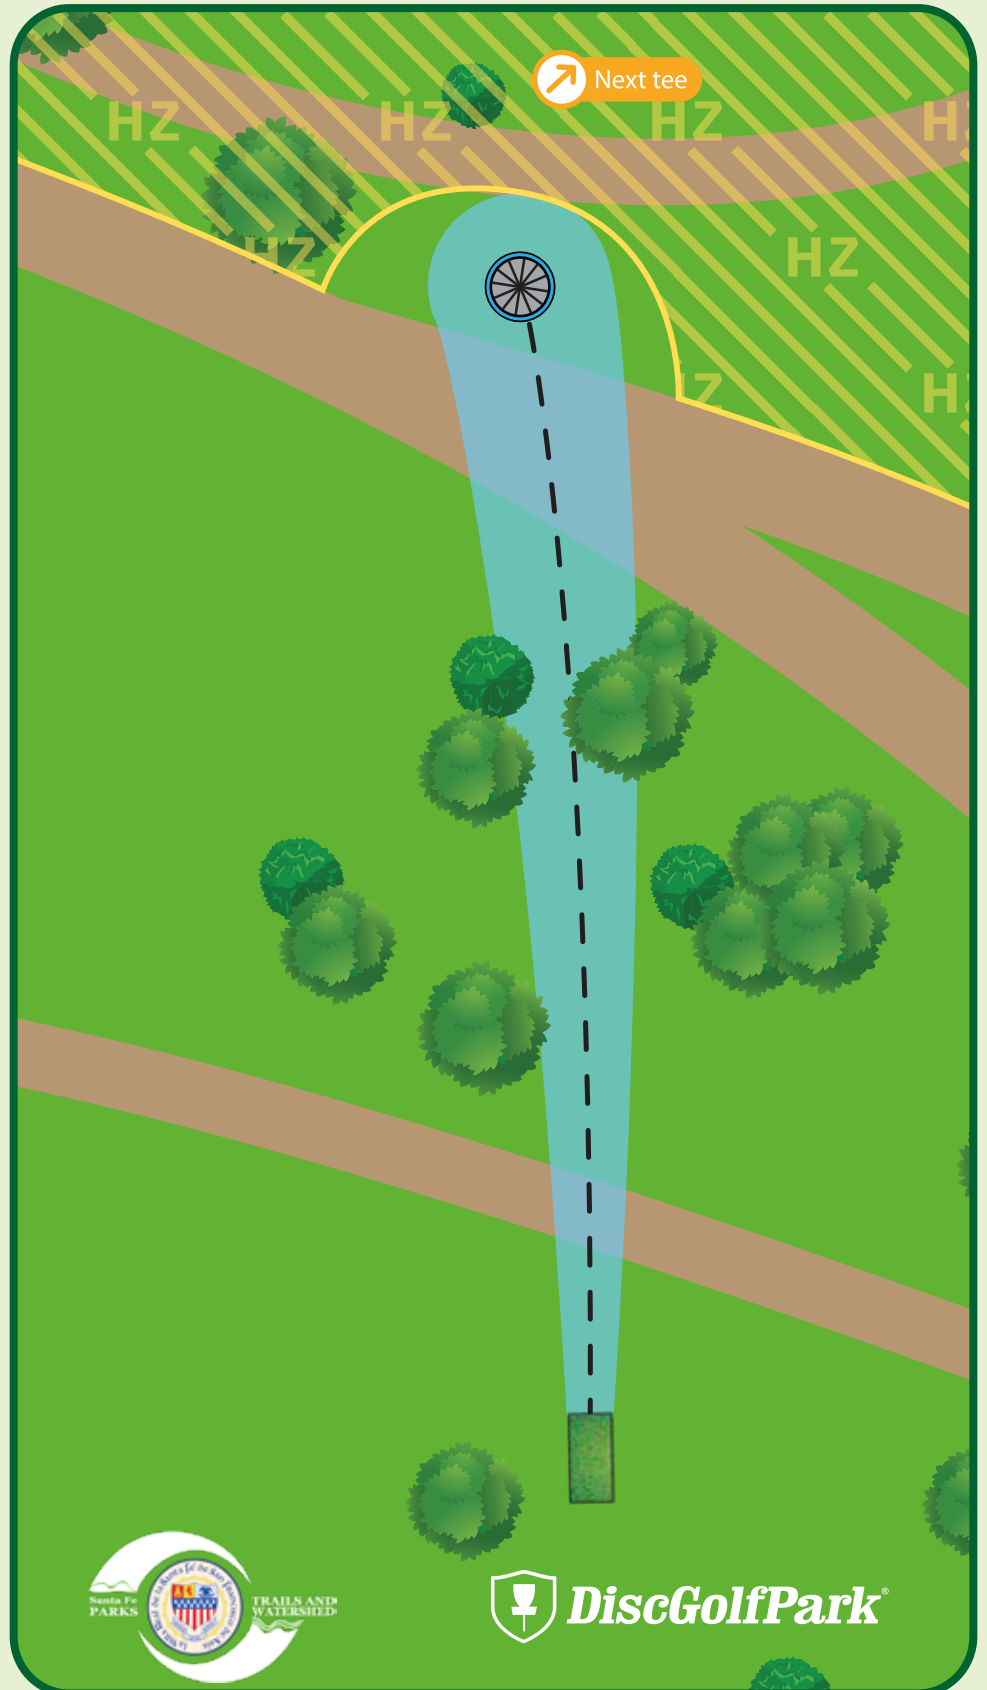

Please be aware of surrounding holes and tees. Do not throw if anyone is in your way.

Jaguar Ridge DiscGolfPark®

#9

Par 3

270 ft

Out-of-Bounds (OB) -
Across OB line - play next shot with one meter relief from where the disc was last in bounds with a 1-stroke penalty.

Please be aware of surrounding holes and tees. Do not throw if anyone is in your way.

If your disc lands in the hazard, throw from the lie with a 1-stroke penalty.

Jaguar Ridge DiscGolfPark®

#10

Par 3

A: 365 ft