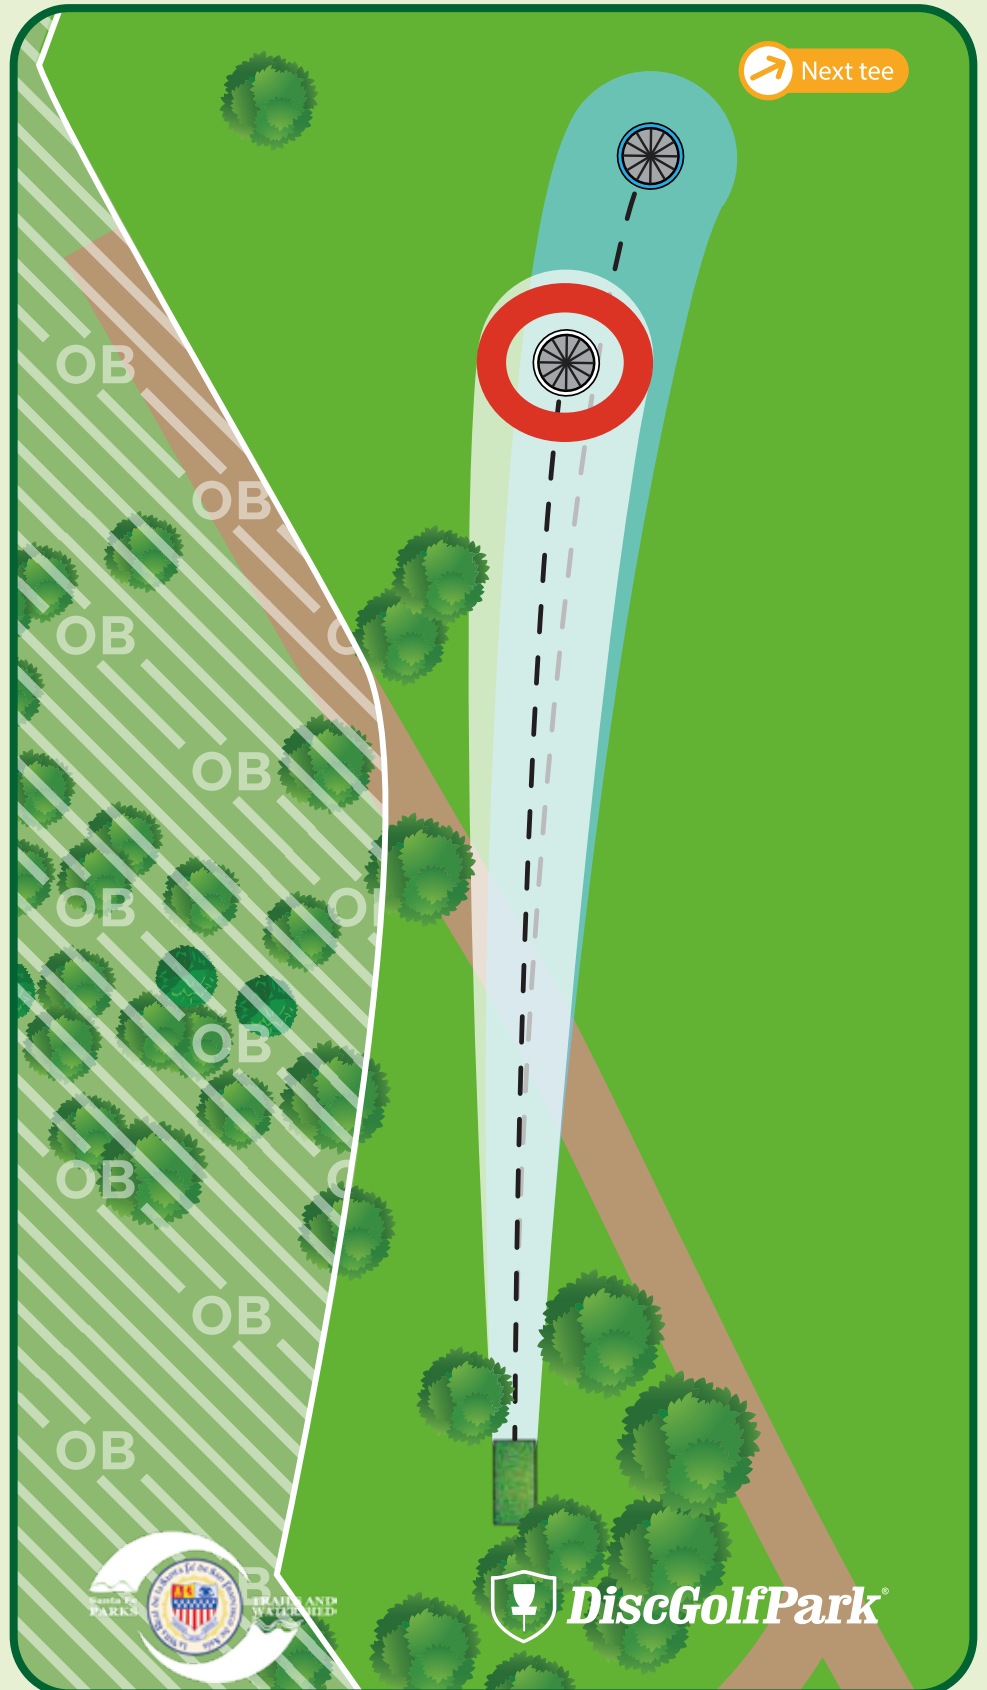

#11

Par 3

400 ft

Please let the group in front of you finish the hole before you begin to tee off.

Please be aware of surrounding holes and tees. Do not throw if anyone is in your way.

X: 460 ft

Jaguar Ridge DiscGolfPark®

#12

Par 3

A: 330 ft

B: 275 ft

Please let the group in front of you finish the hole before you begin to tee off.

Please be aware of surrounding holes and tees. Do not throw if anyone is in your way.

Jaguar Ridge DiscGolfPark®

#13

Par 3

A: 310 ft

B: 265 ft

Please let the group in front of you finish the hole before you begin to tee off.

Please be aware of surrounding holes and tees. Do not throw if anyone is in your way.

Jaguar Ridge DiscGolfPark®

#14

Par 3

A: 345 ft

B: 240 ft

Out-of-Bounds (OB) -
Across OB line - play next shot with one meter relief from where the disc was last in bounds with a 1-stroke penalty.

Please be aware of surrounding holes and tees. Do not throw if anyone is in your way.