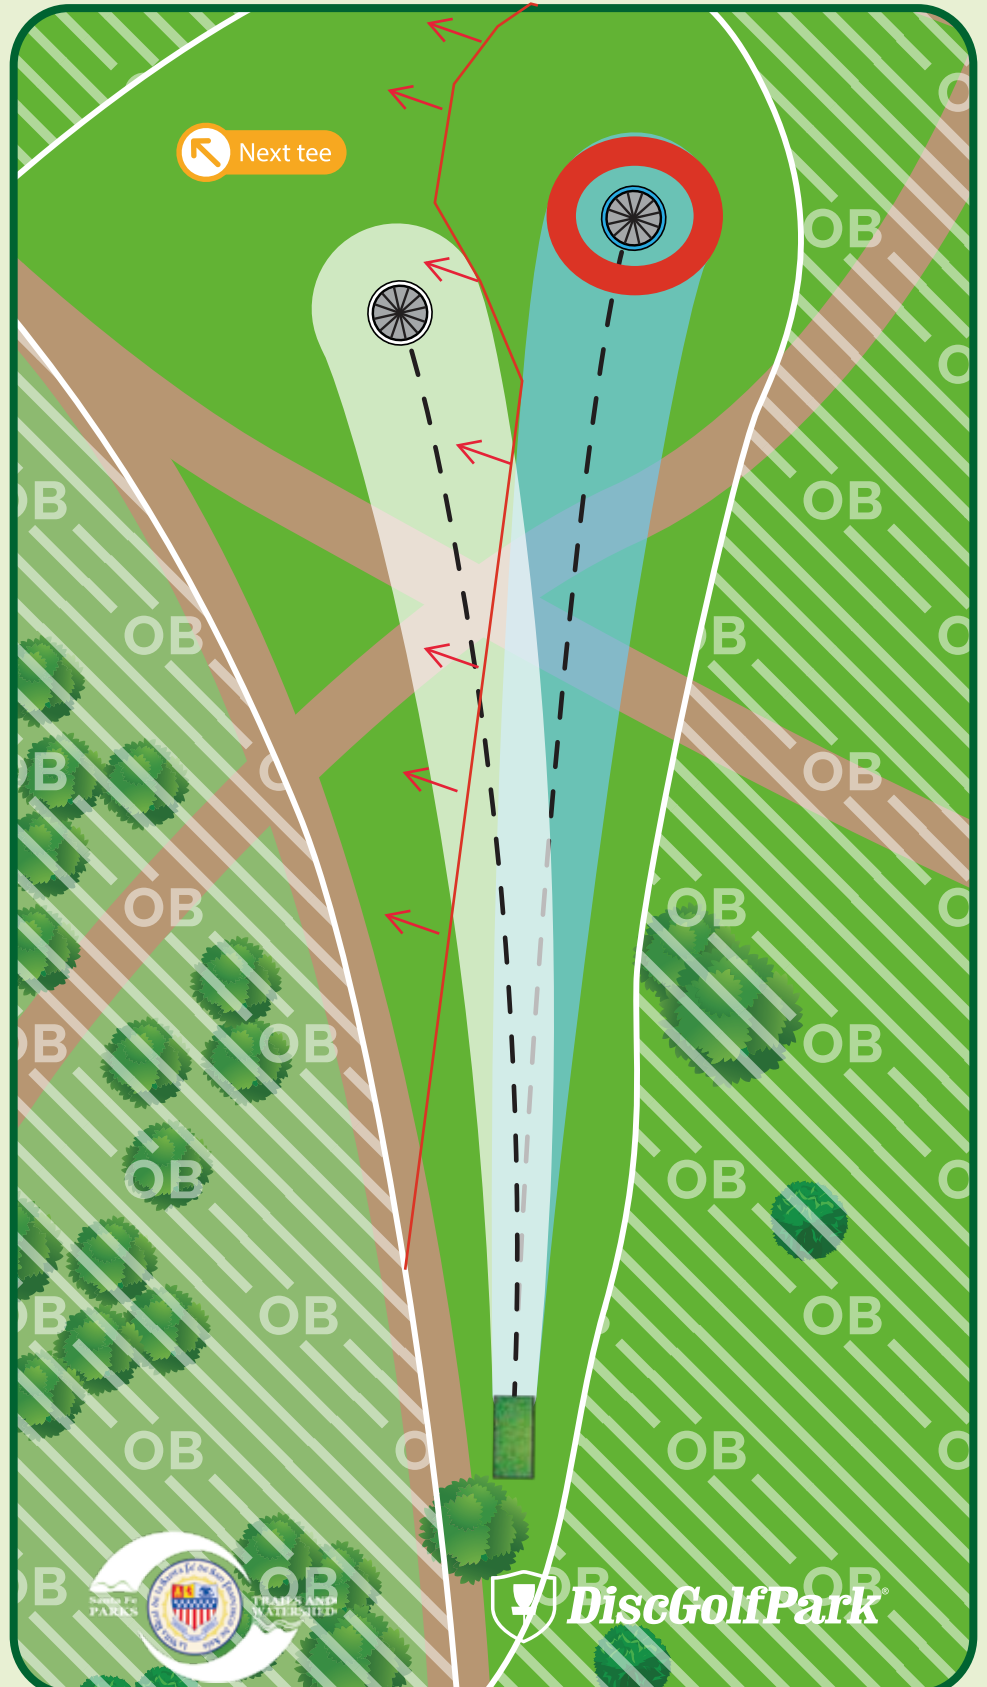

All subsequent throws - play next shot with one meter relief from where the disc was last in bounds with a 1-stroke penalty.

Please be aware of surrounding holes and tees. Do not throw if anyone is in your way.

Jaguar Ridge DiscGolfPark®

#16

Par 3

A: 325 ft

B: 290 ft

Out-of-Bounds (OB) -
Across OB line - play next
shot with one meter relief
from where the disc was
last in bounds with a
1-stroke penalty.

Please be aware of
surrounding holes and
tees. Do not throw if
anyone is in your way.

**-OB Right
and Long of
White Poles
-Hazard left
of white flags**

Jaguar Ridge DiscGolfPark®

X: 440 ft

Par 3

A: 380 ft

B: 320 ft

Out-of-Bounds (OB) -
Across OB line - play next
shot with one meter relief
from where the disc was
last in bounds with a
1-stroke penalty.

Please be aware of
surrounding holes and
tees. Do not throw if
anyone is in your way.

Jaguar Ridge DiscGolfPark®

#18

Par 4

A: 675 ft

B: 475 ft

! **Out-of-Bounds (OB) -**
Across OB line - play next
shot with one meter relief
from where the disc was
last in bounds with a
1-stroke penalty.