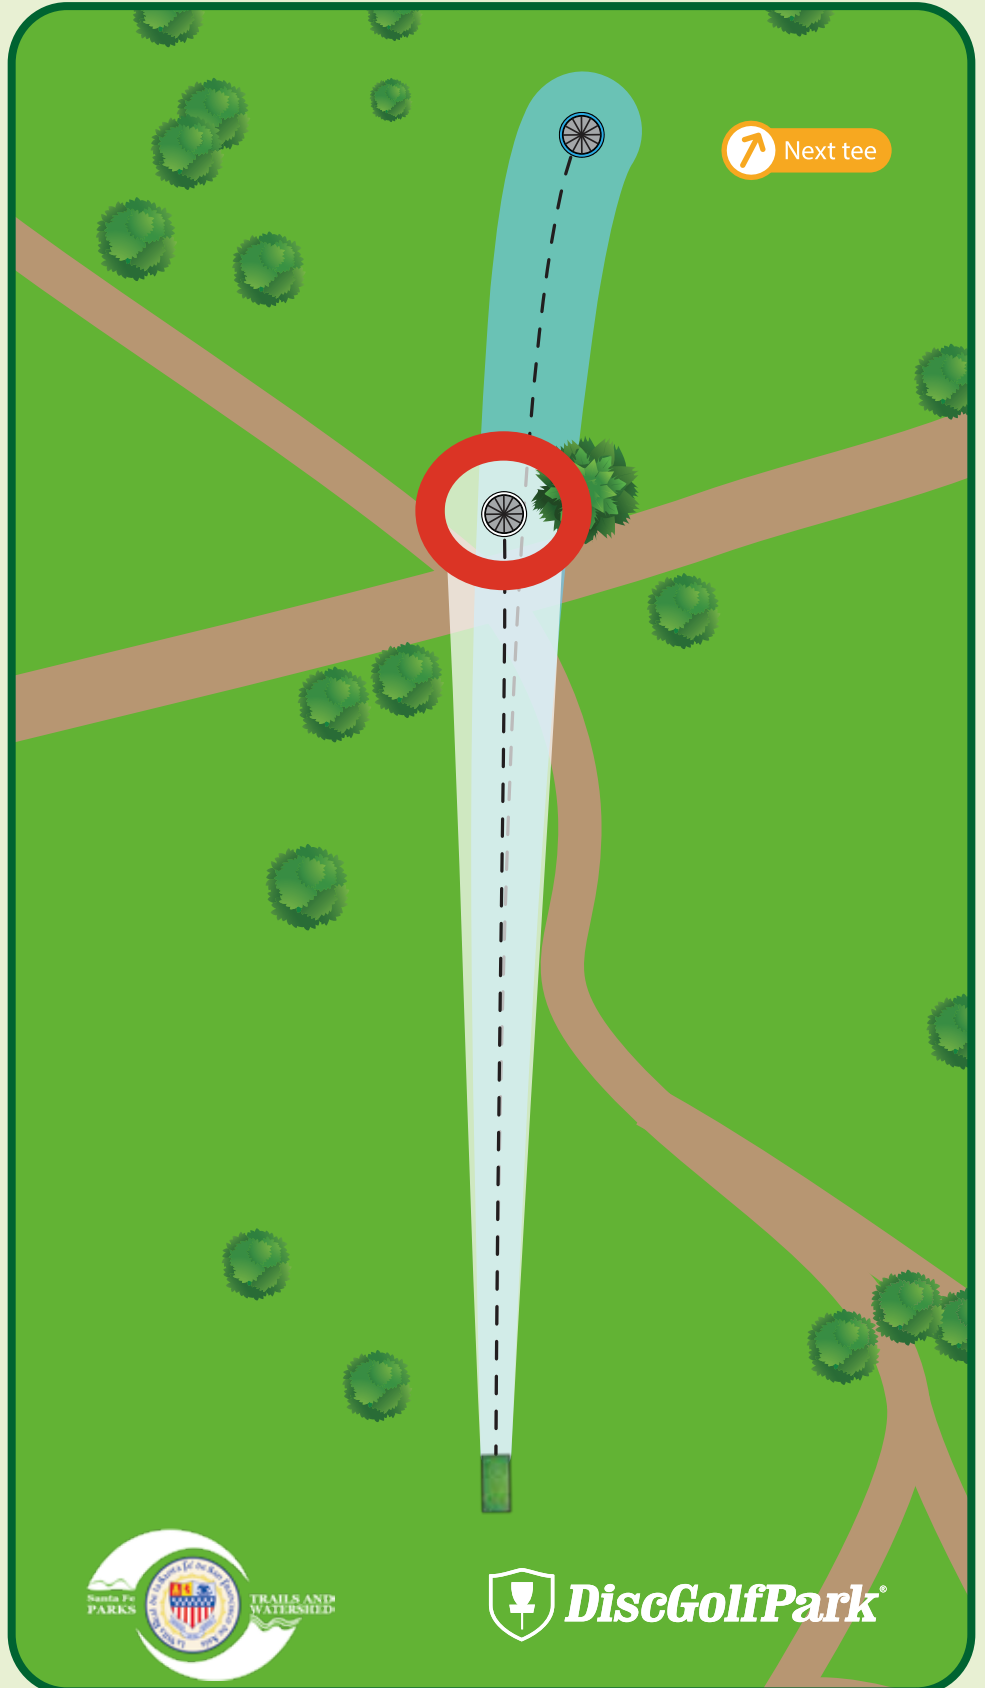

Jaguar Ridge DiscGolfPark®

#6

Par 3

A: 405 ft

B: 335 ft

Please let the group in front of you finish the hole before you begin to tee off.

Please be aware of surrounding holes and tees. Do not throw if anyone is in your way.