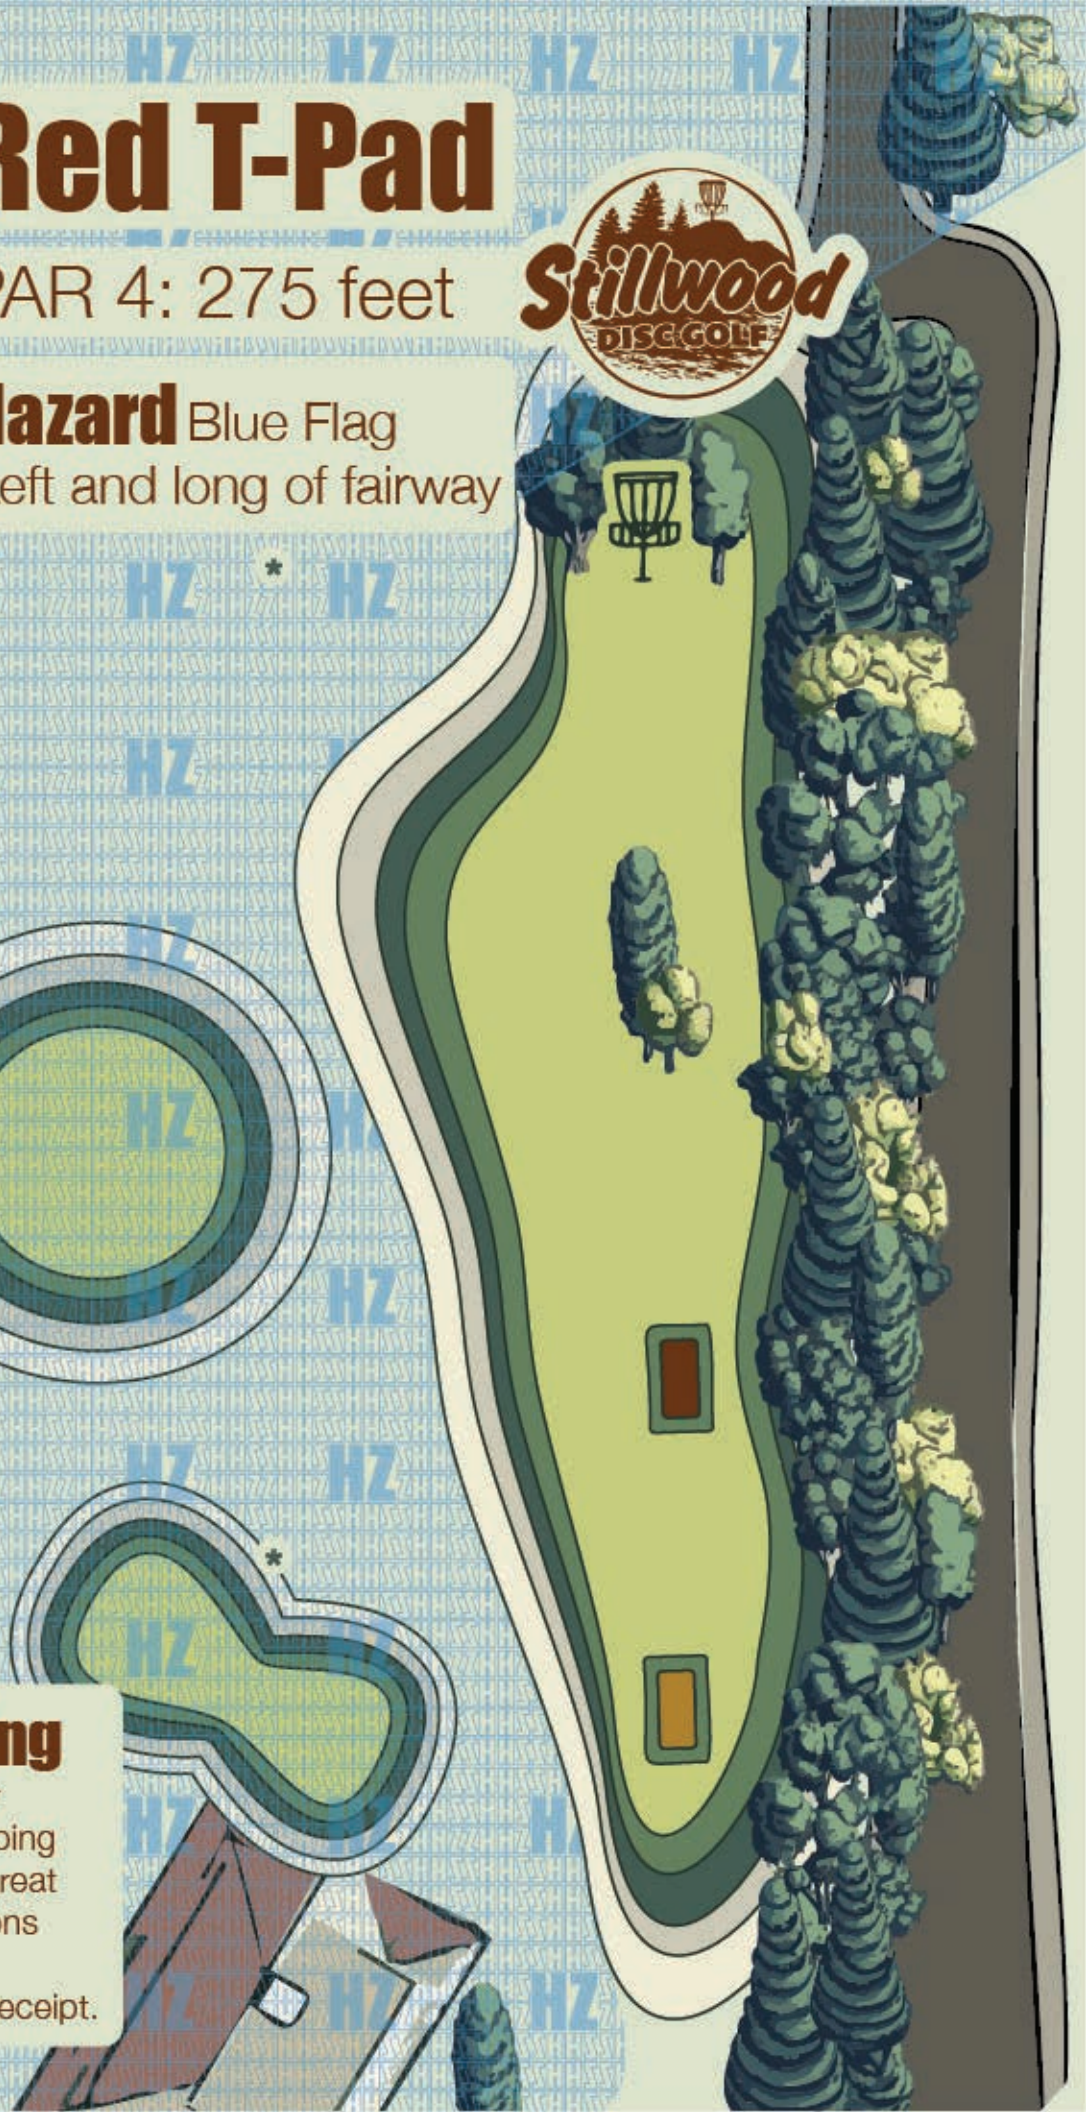

1

Red T-Pad

PAR 4: 275 feet

Hazard Blue Flag
Left and long of fairway

*

**RED
LAYOUT**

Consider Donating

We'd love your support in keeping the course in great shape! Donations come with a charitable tax receipt.

Stillwood Paypal