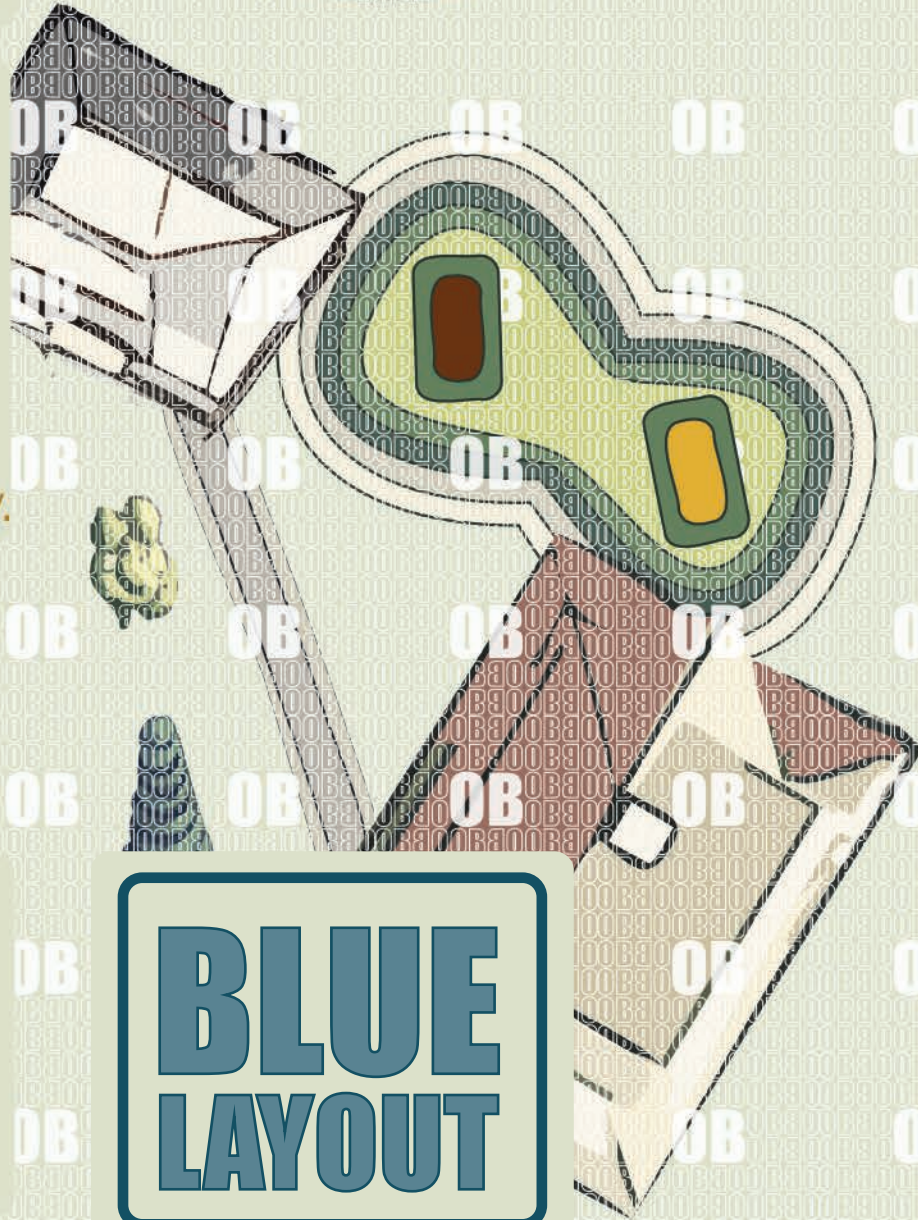

17

Red T-Pad

PAR 4: 294 feet

OB White Flag
Sidewalk and beyond
Asphalt parking lot and beyond
Concrete tent pad

Consider Donating

Stillwood Paypal

We'd love your support in keeping the course in great shape! Donations come with a charitable tax receipt.

**RED
LAYOUT**

18

Yellow T-Pad

PAR 3: 233 feet

OB Red Brick Circle
Everything OB outside
of red brick circle

DZ Edge of brick circle
T-shot OB proceed to
DZ, further OB shots
drop at point of OB entry.

Consider Donating

Stillwood Paypal

We'd love your support in keeping the course in great shape! Donations come with a charitable tax receipt.

**BLUE
LAYOUT**

18

Red T-Pad

PAR 3: 170 feet

OB Red Brick Circle
Everything OB outside
of red brick circle