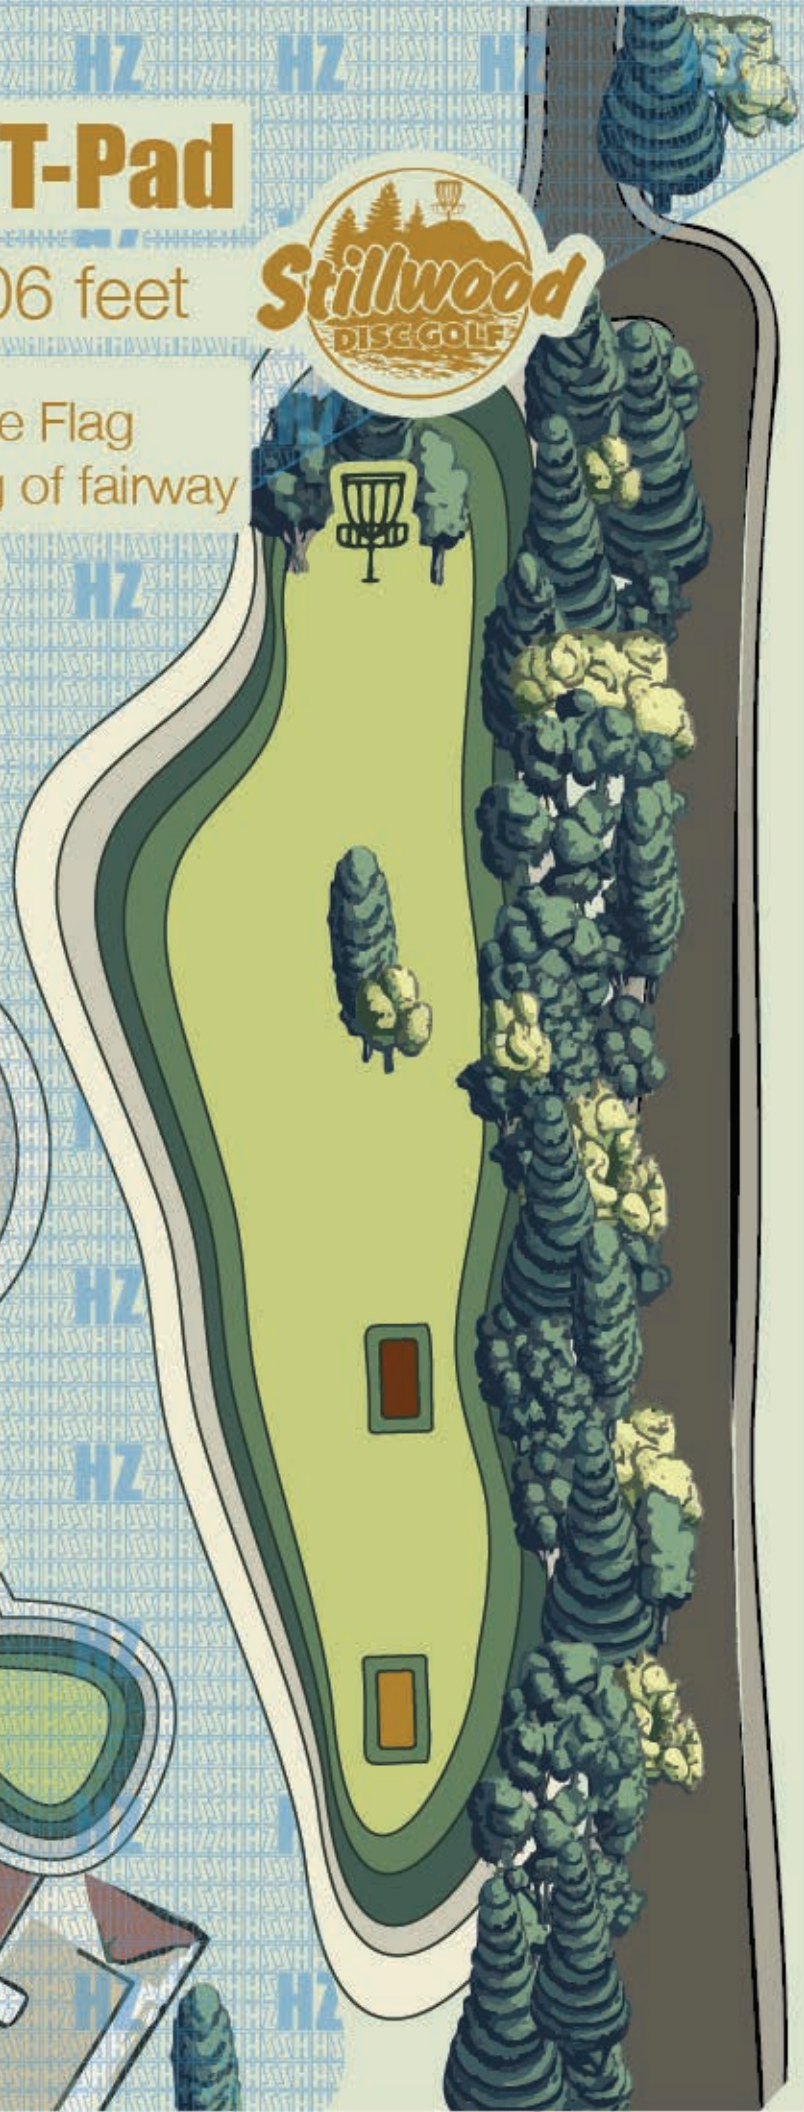

Course Notes

- This event handbook provides details for each hole, including out-of-bounds (OB) and hazard areas.
- Outhouses are located near Holes 6/7 and 16/17.
- A gravel road runs through Holes 3–10; it sees minimal traffic and is considered inbounds.
- Four staff houses are situated on the course. Please respect these properties. The residents are accustomed to disc golf events and generally do not pose any issues to players.
- The tournament will use the red/blue 18-hole layout listed on UDisc. Holes 19 and 20 are not included in this event.
- The Blue Layout is a mix of Red and Yellow T pads. Details can be found in this handbook and on Udisc.
- The blue layout will be played by FPO, FP40 and FA1
- All other divisions will use the Red Layout.

- 1 PAR 4:
R275 ft, Y506 ft
- 2 PAR 5:
R481 ft, Y815 ft
- 3 PAR 3:
R252 ft, Y328 ft
- 4 PAR 4:
R321 ft, Y426 ft
- 5 PAR 3:
R216 ft, Y241 ft
- 6 PAR 4:
R356 ft, Y356 ft
- 7 PAR 4:
R417 ft, Y592 ft
- 8 PAR 3:
R234 ft, Y234 ft
- 9 PAR 4:
R355 ft, Y461 ft
- 10 PAR 3:
R215 ft, Y262 ft
- 11 PAR 3:
R273 ft, Y363 ft
- 12 PAR 4:
R397 ft, Y558 ft
- 13 PAR 4:
R303 ft, Y413 ft
- 14 PAR 3:
R178 ft, Y308 ft
- 15 PAR 4:
R375 ft, Y483 ft
- 16 PAR 4:
R306 ft, Y405 ft
- 17 PAR 4:
R294 ft, Y563 ft
- 18 PAR 3:
R170 ft, Y233 ft
- 19 PAR 3:
R206 ft, Y333 ft
- 20 PAR 3:
R&Y 155 ft

Course Map

1

Yellow T-Pad

PAR 4: 506 feet

Hazard Blue Flag
Left and long of fairway

**BLUE
LAYOUT**

Consider Donating

We'd love your support in keeping the course in great shape! Donations come with a charitable tax receipt.

Stillwood Paypal

1

Red T-Pad

PAR 4: 275 feet

Hazard Blue Flag
Left and long of fairway

*

**RED
LAYOUT**

Consider Donating