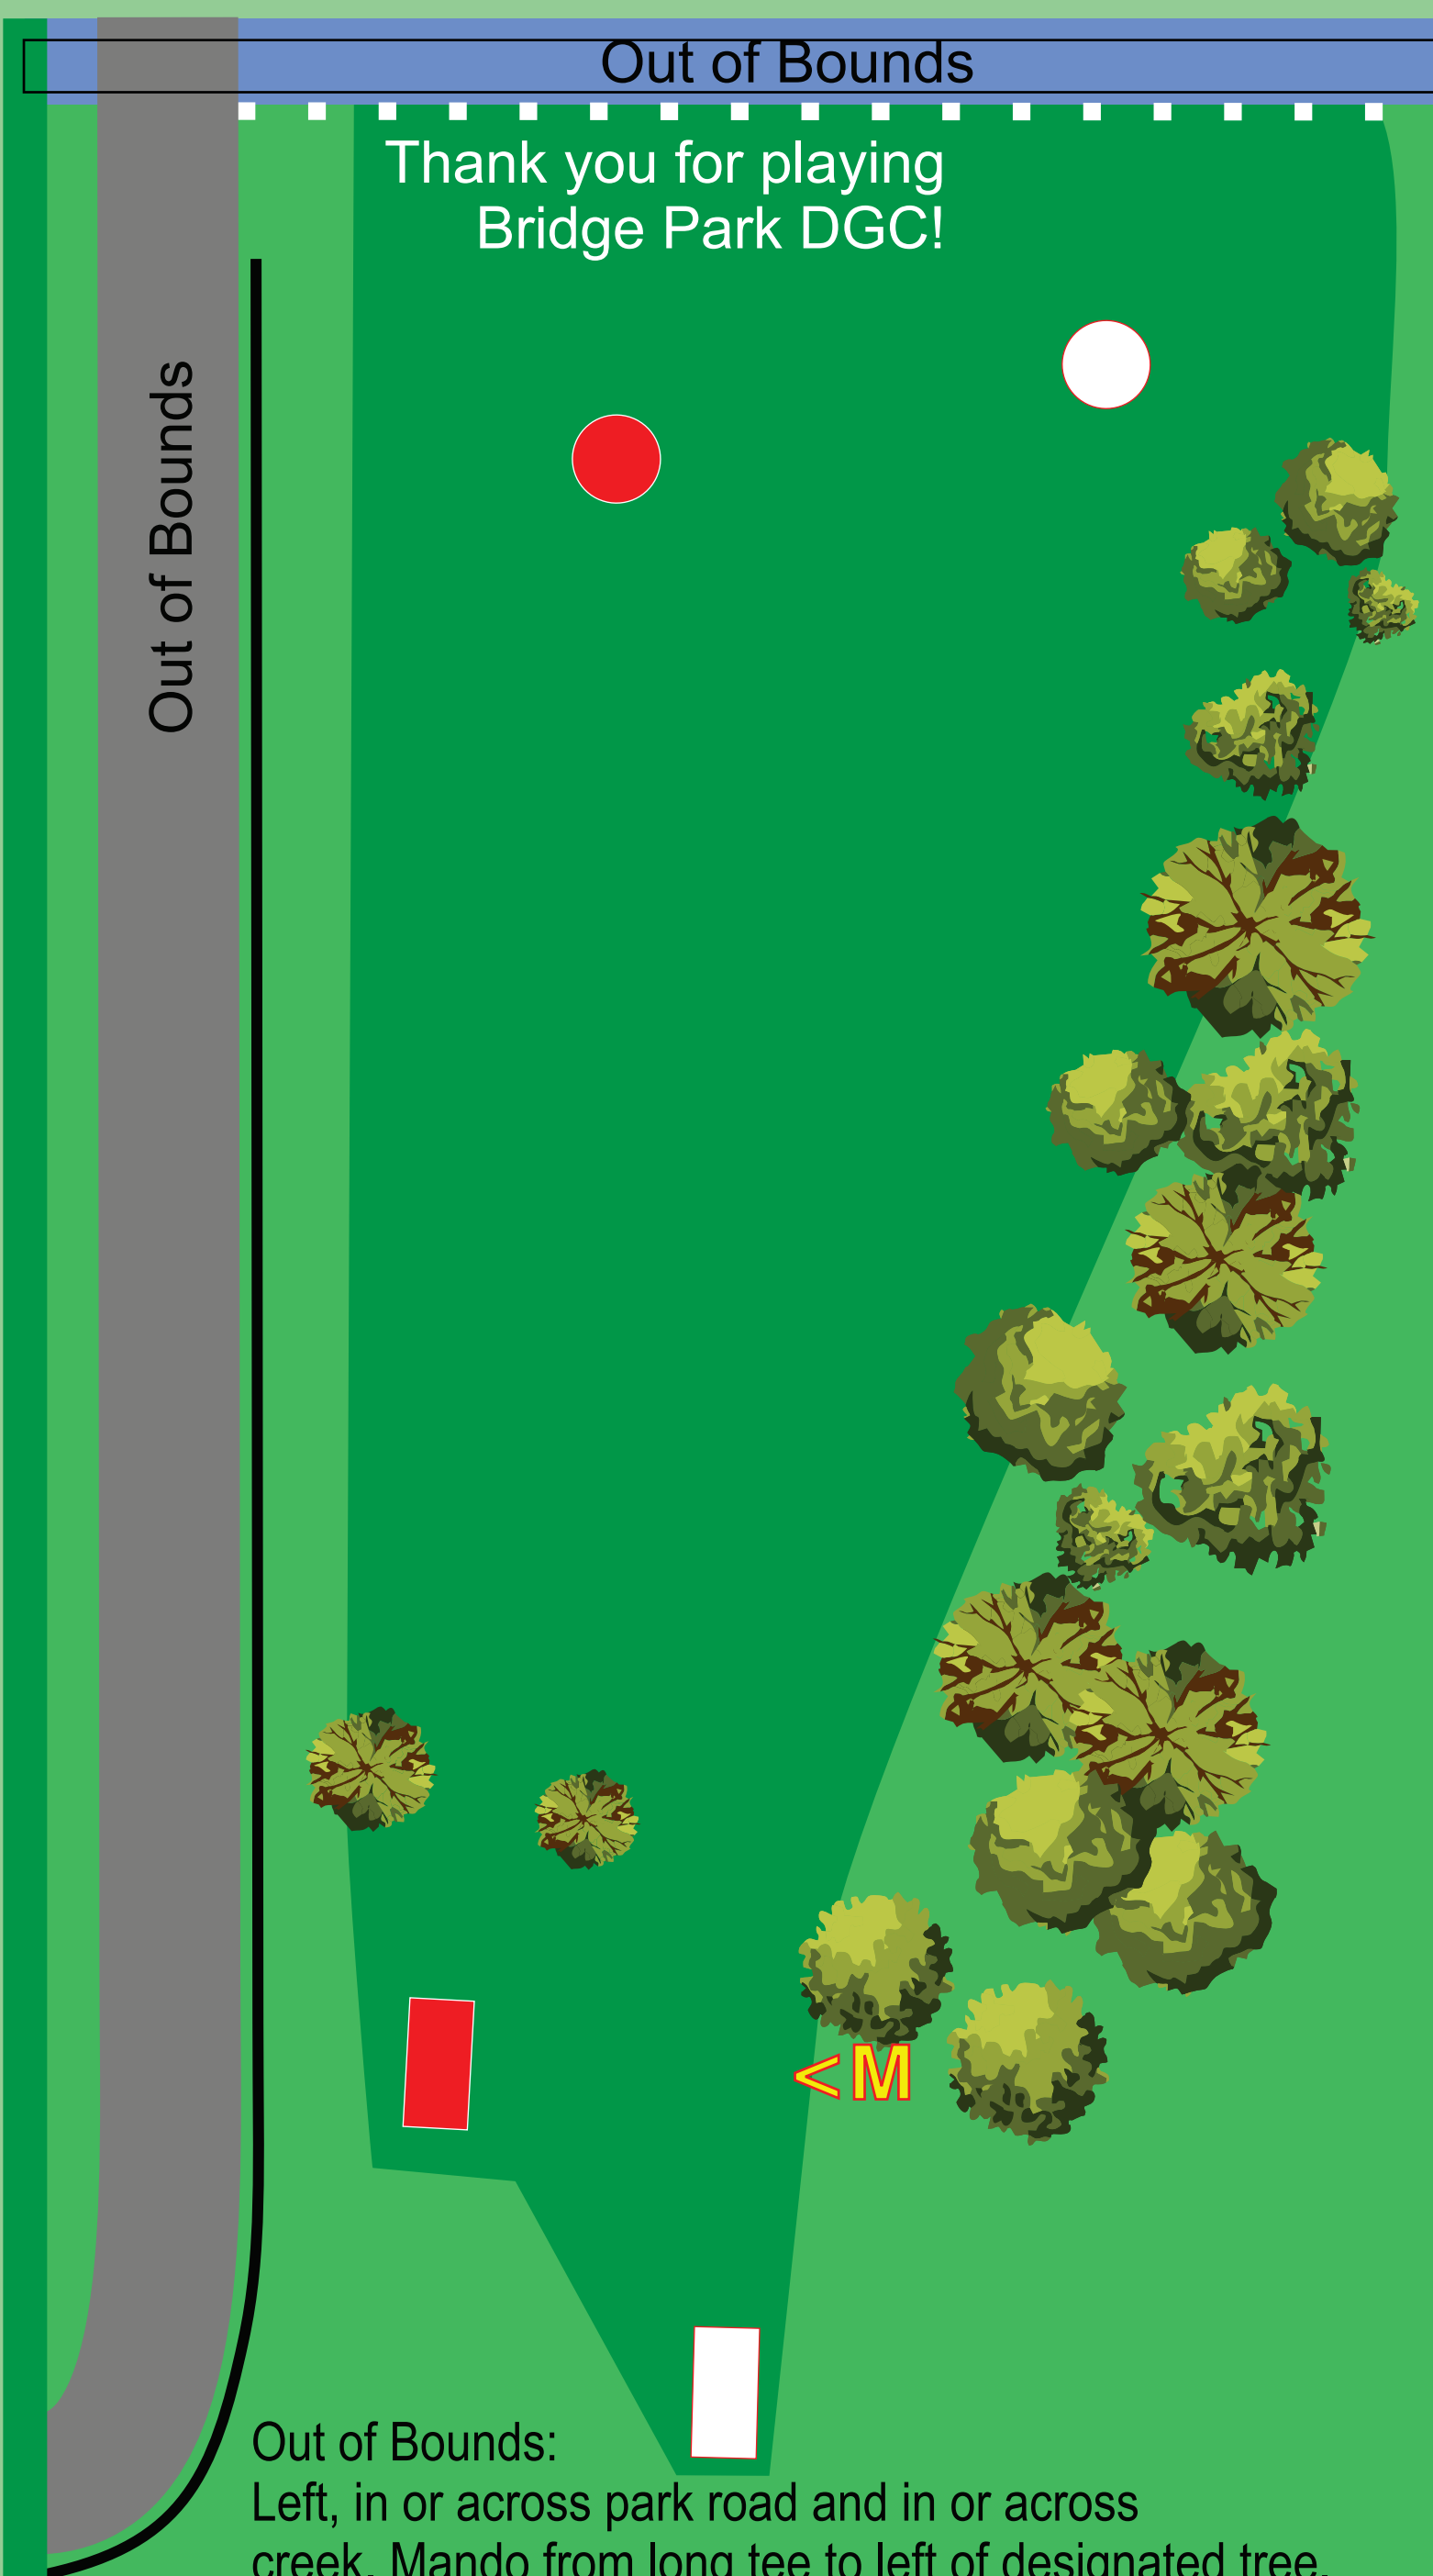

Out of Bounds

Out of Bounds

# 18

## Bridge Park Disc Golf Course

208 **3**

258 **3**

268 **3**

318 **3**

Out of Bounds:  
 Left, in or across park road and in or across creek. Mando from long tee to left of designated tree. Short tee is the Drop Zone if Mando is missed.