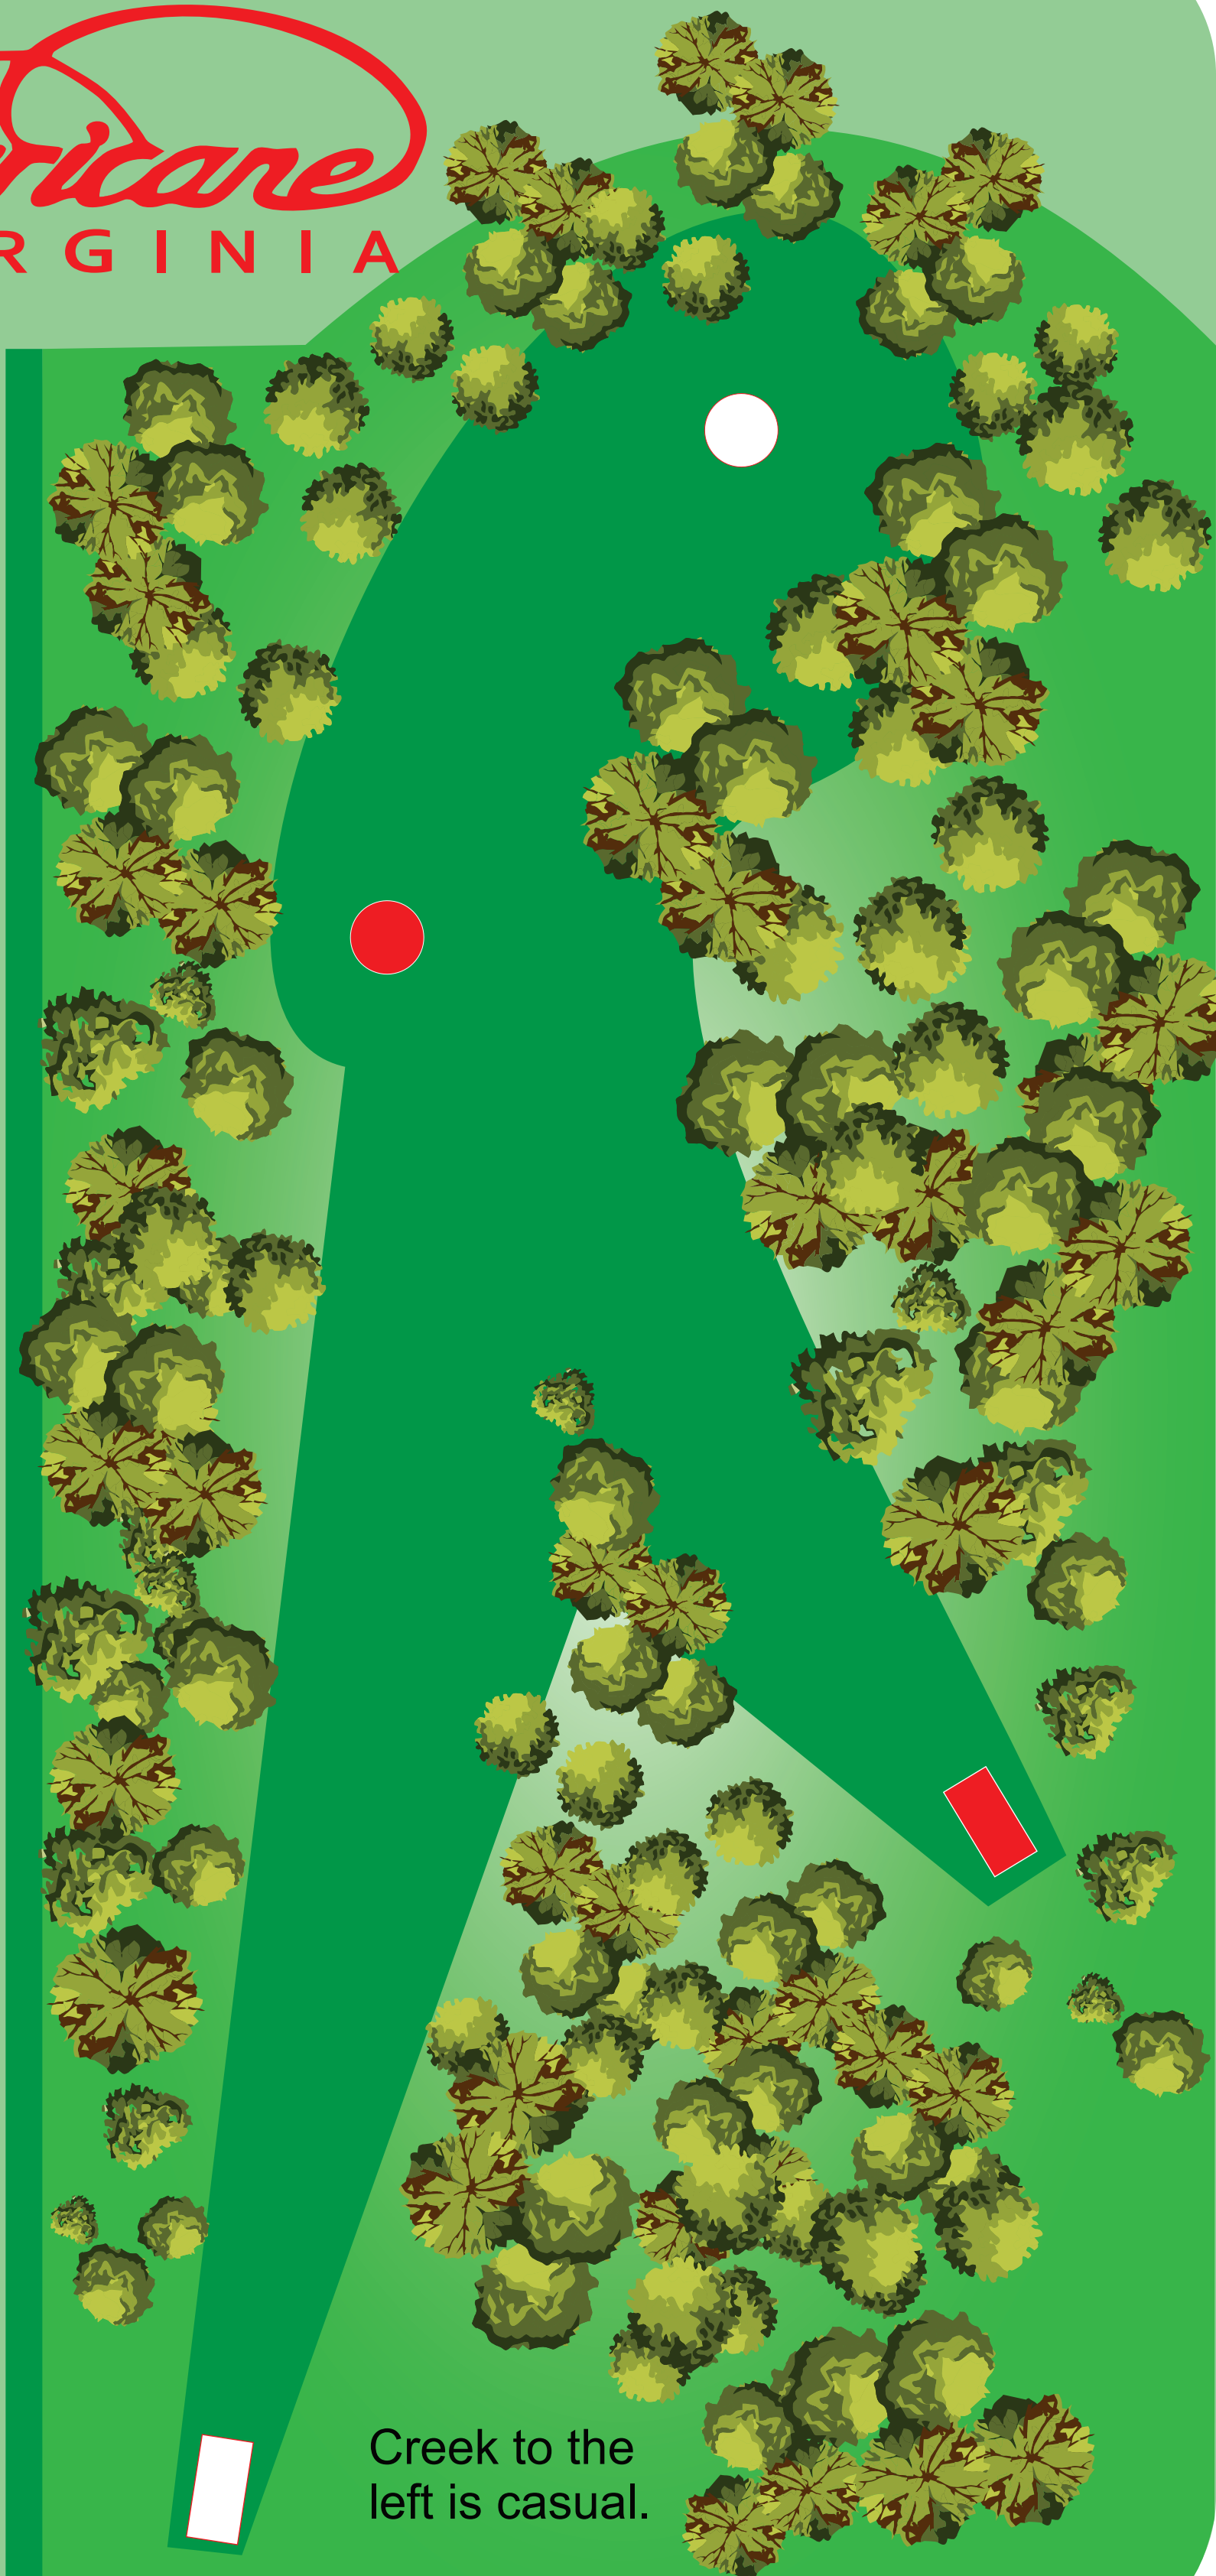

Out of Bounds:  
In or across the  
creek to the left.

9

Bridge Park  
Disc Golf Course

228 ③

338 ④

300 ③

410 ④

Creek to the  
left is casual.