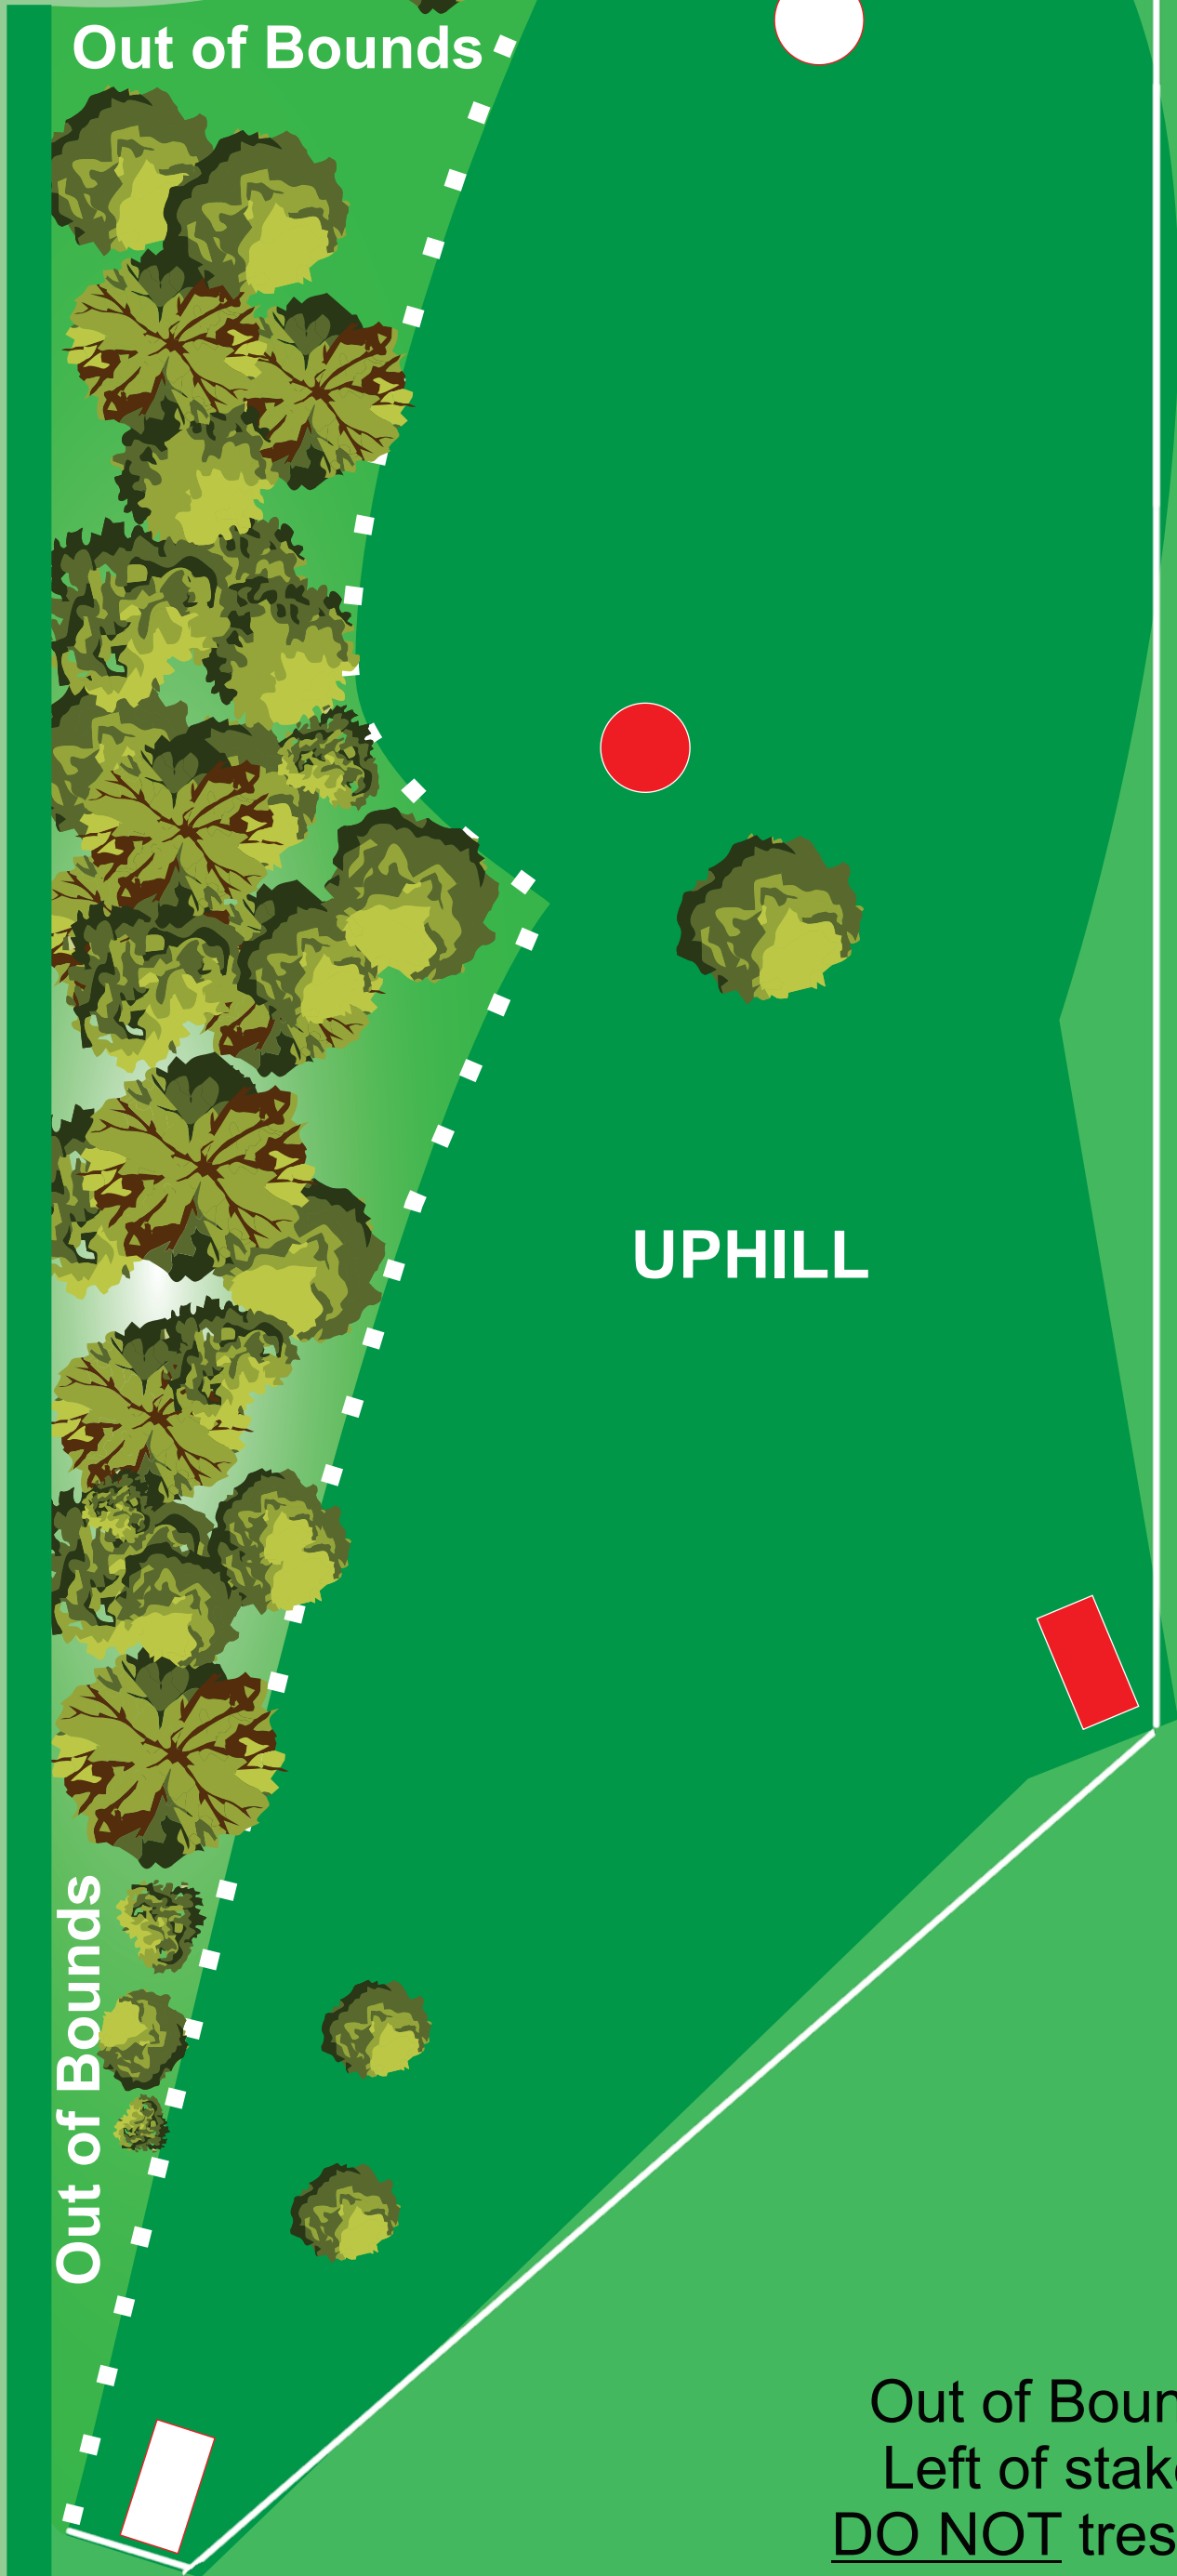

M>

All areas except for the green  
 (WV silhouette) are considered hazard.  
 Add one stroke and play from where it lies.  
 Only exception is the creek. Play normal OB rules.  
 On or across road is OB.

Mando:  
 From the long tee, flight must pass to the right of tree.  
 Short Tee is Drop Zone for long tee if Mando is missed.

## Bridge Park Disc Golf Course

195	3
350	3
258	3
403	3

Out of Bounds:  
Left of stakes and  
in or across creek.  
OB stakes beyond  
basket

3

Bridge Park  
Disc Golf Course

178 ③

284 ③

248 ③

344 ④

Out of Bounds:  
Left of stakes.  
**DO NOT** trespass  
in Out of Bounds.  
Right of stakes and  
beyond basket.