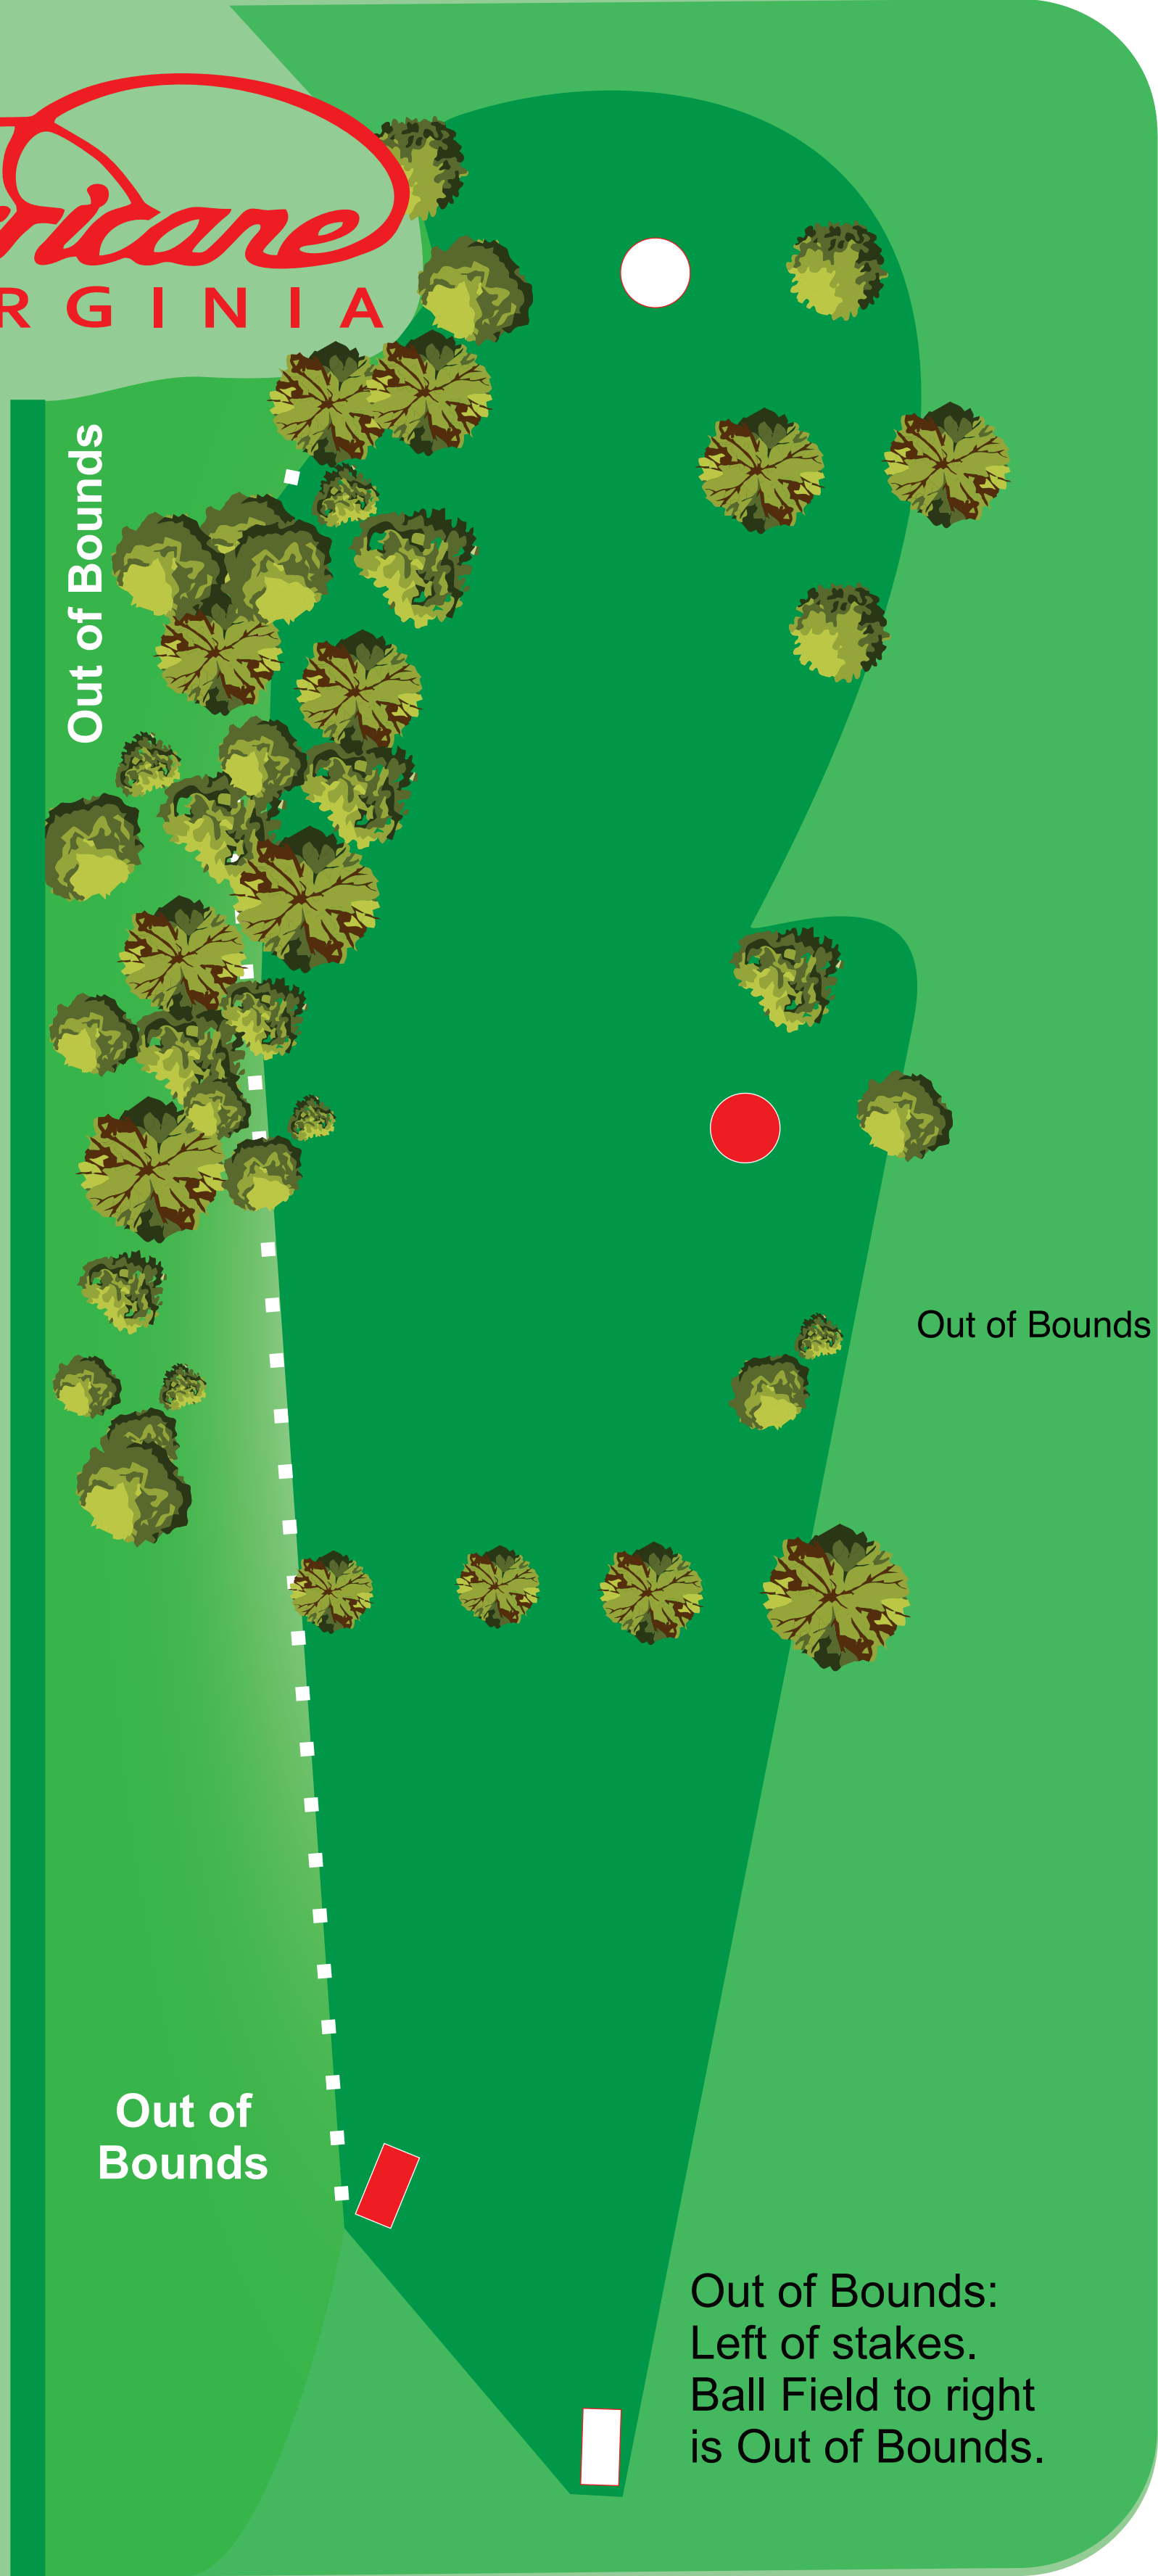

4

Bridge Park Disc Golf Course

338	3
500	4
408	3
600	4

Out of Bounds

Out of Bounds

Out of
Bounds

Out of Bounds:
Left of stakes.
Ball Field to right
is Out of Bounds.