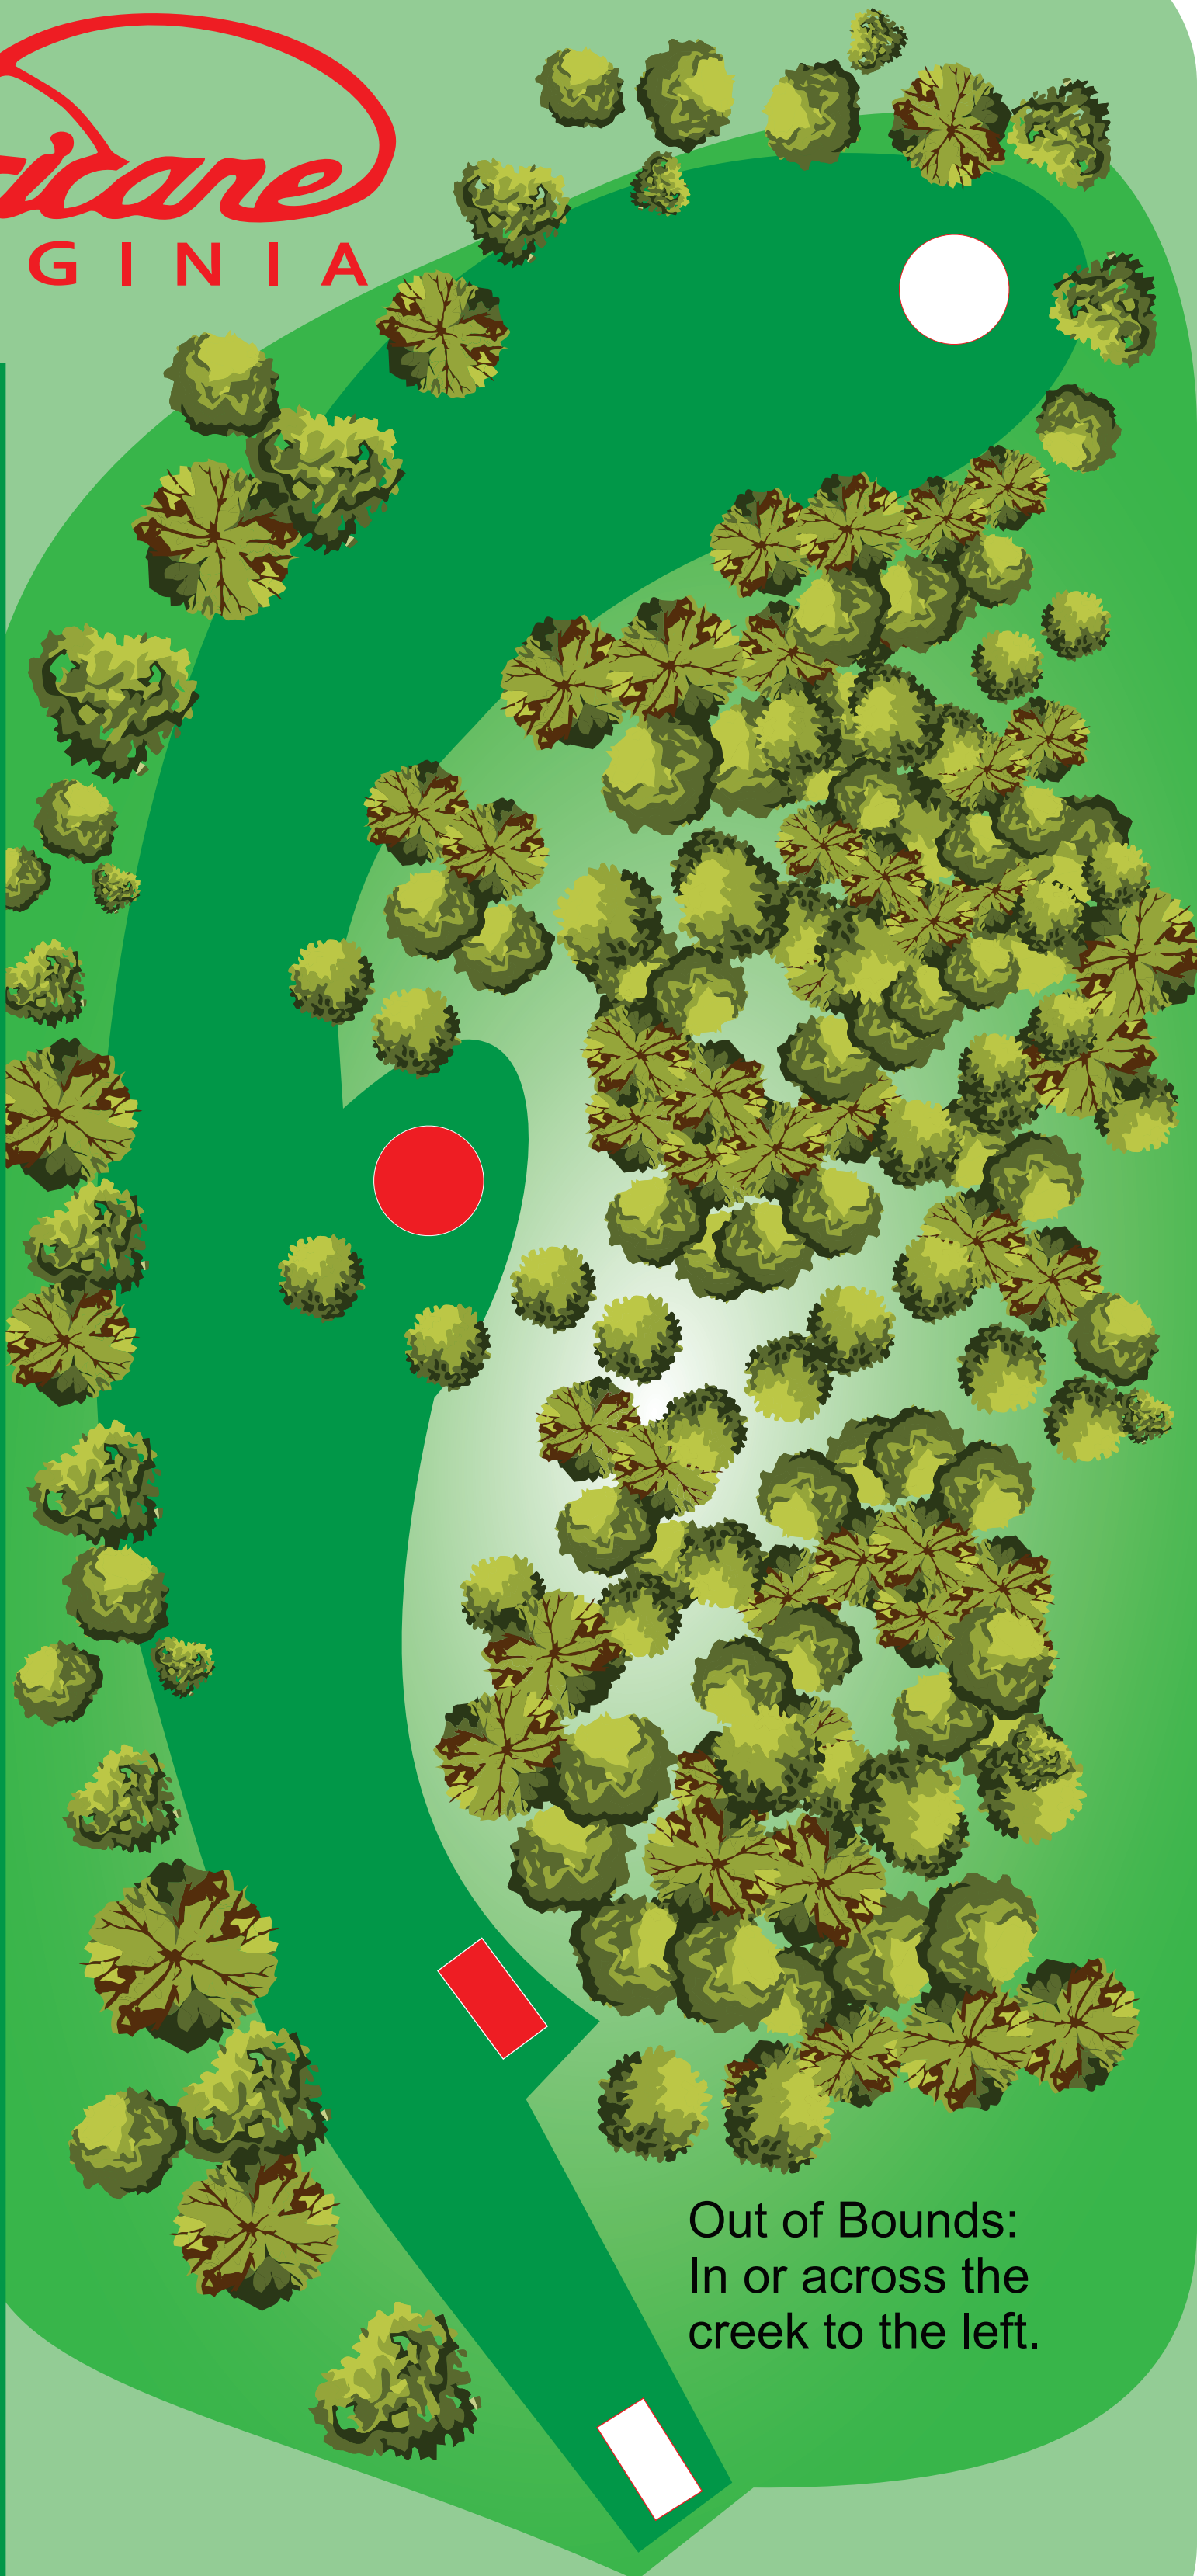

From the long tee,  
#14 targets are  
visible. DO NOT  
PLAY TO #14.

Out of Bounds

8

Bridge Park  
Disc Golf Course

258 ③

548 ④

368 ④

658 ⑤