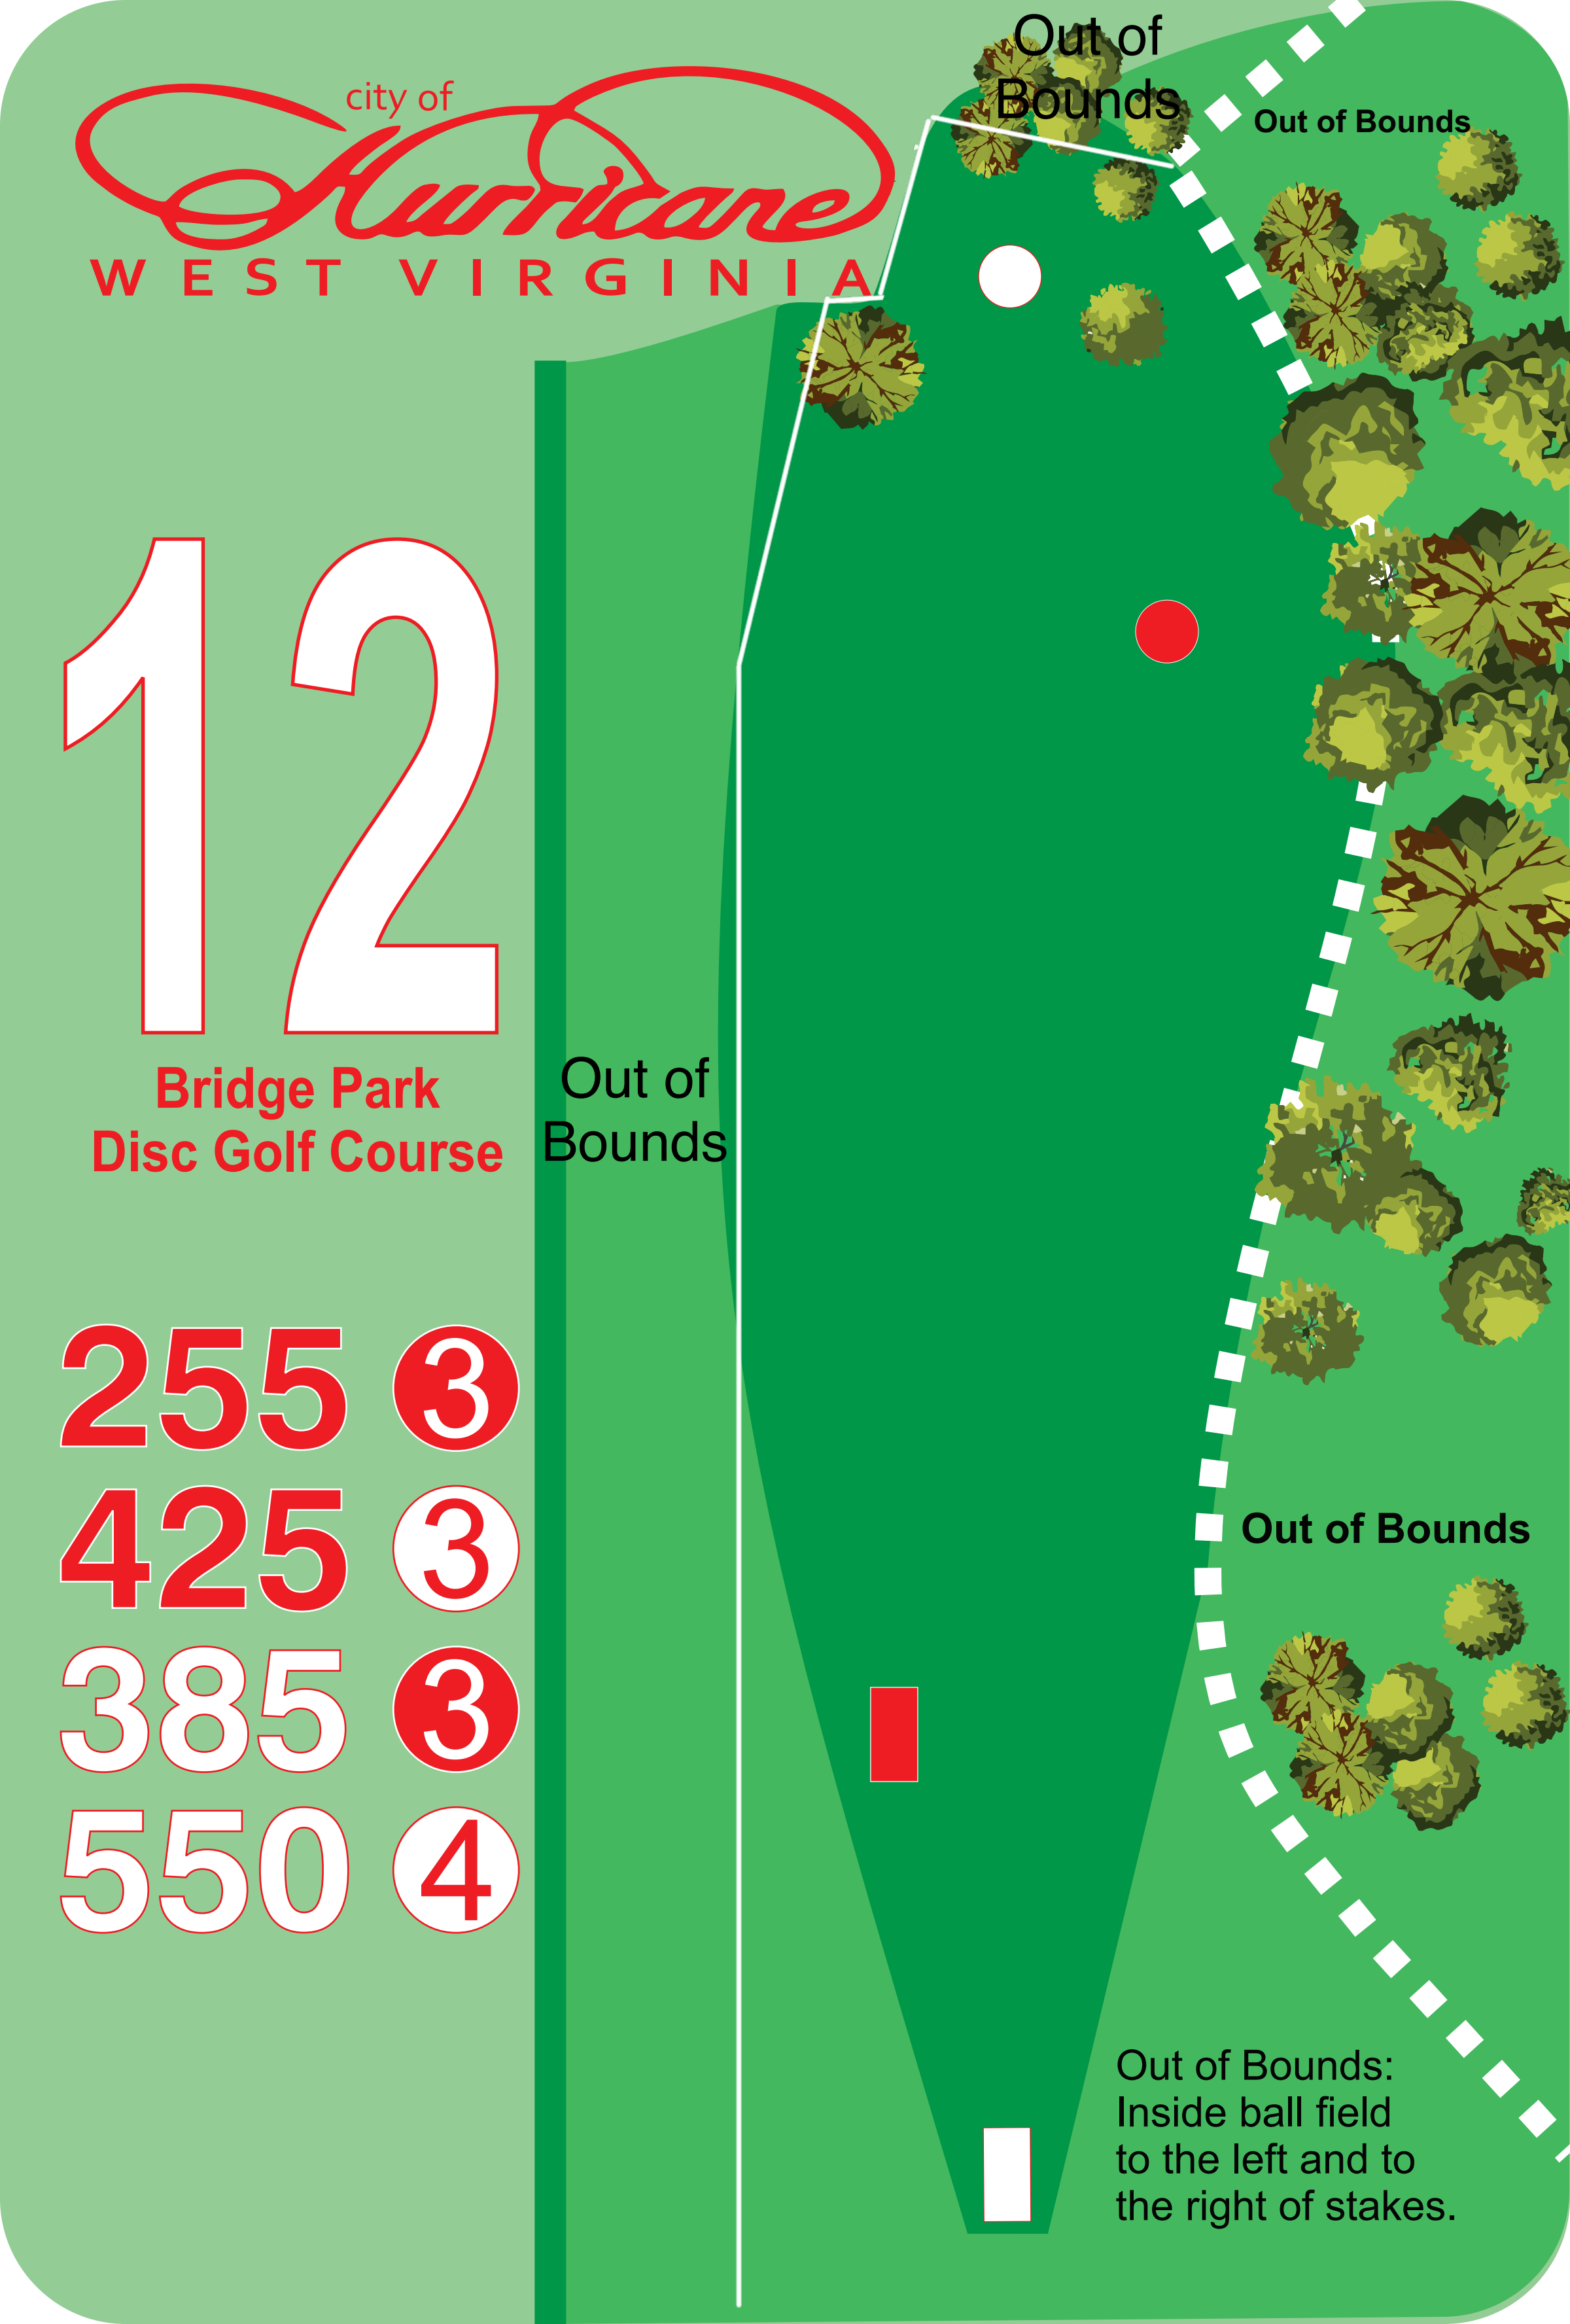

## Bridge Park Disc Golf Course

255	3
425	3
385	3
550	4

Out of Bounds

Out of Bounds

Out of Bounds

Out of Bounds

Out of Bounds:  
Inside ball field  
to the left and to  
the right of stakes.

# 15

Bridge Park  
 Disc Golf Course

260	3
390	4
380	3
510	4

Out of Bounds

Out of Bounds

M >

Out of Bounds:  
 Far right designated at hole 4 & 5 fairway  
 and to left in ball field. Mando to right of the  
 marked tree. Short Tee is Drop Zone for long tee  
 if Mando is missed.  
 Across left stakes and inside staked  
 square is OB.