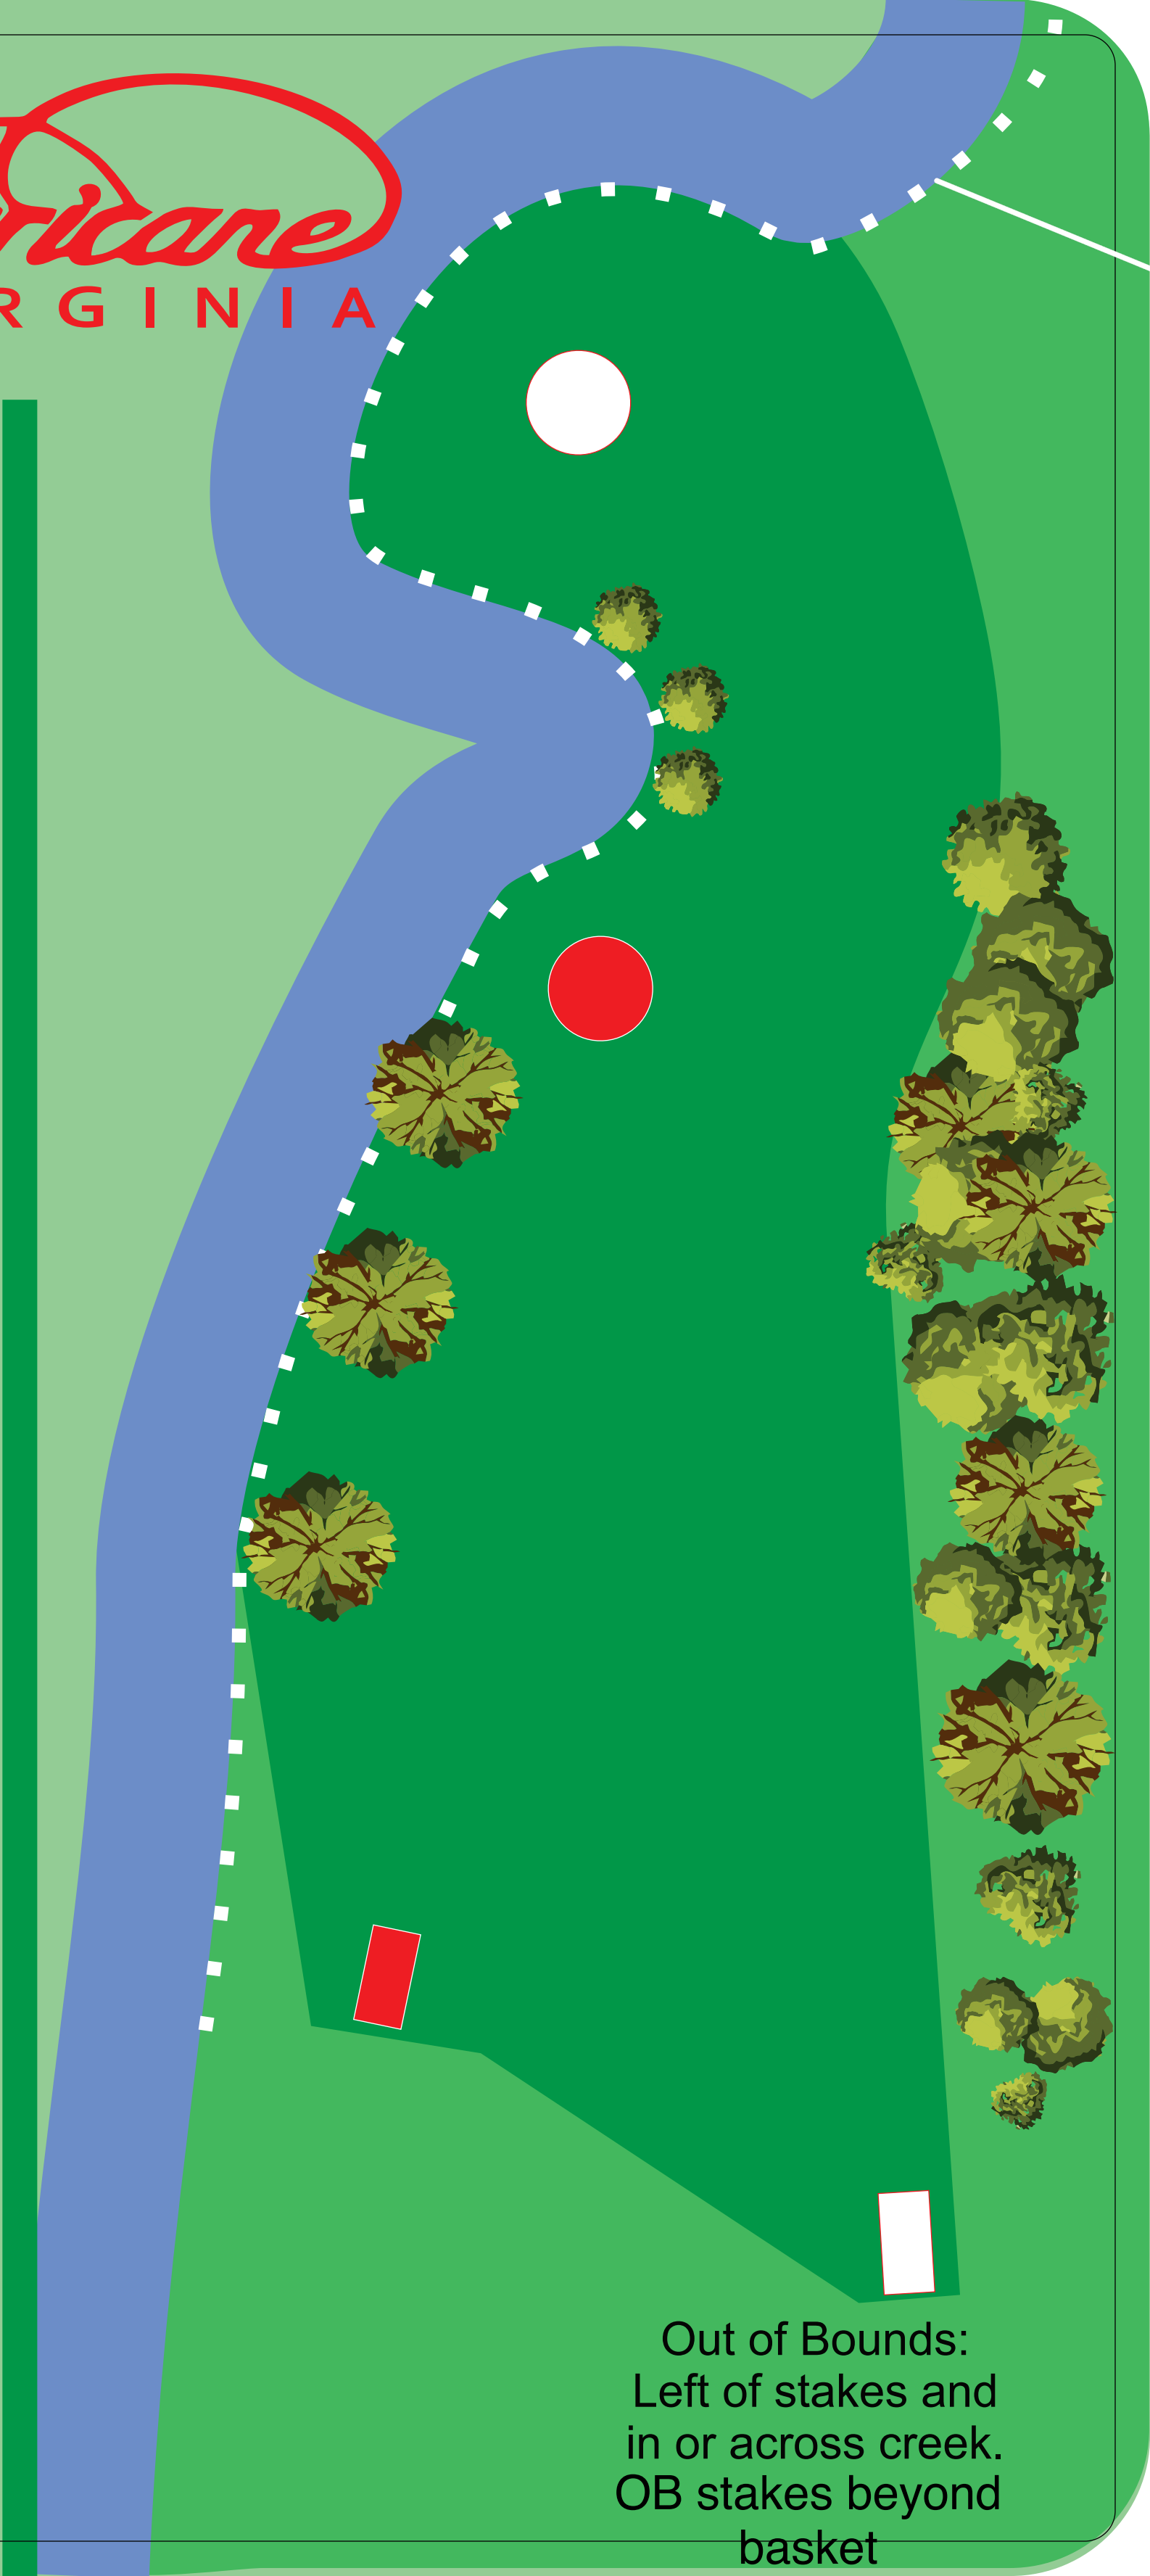

2

Bridge Park Disc Golf Course

195	3
350	3
258	3
403	3

Out of Bounds:
Left of stakes and
in or across creek.
OB stakes beyond
basket