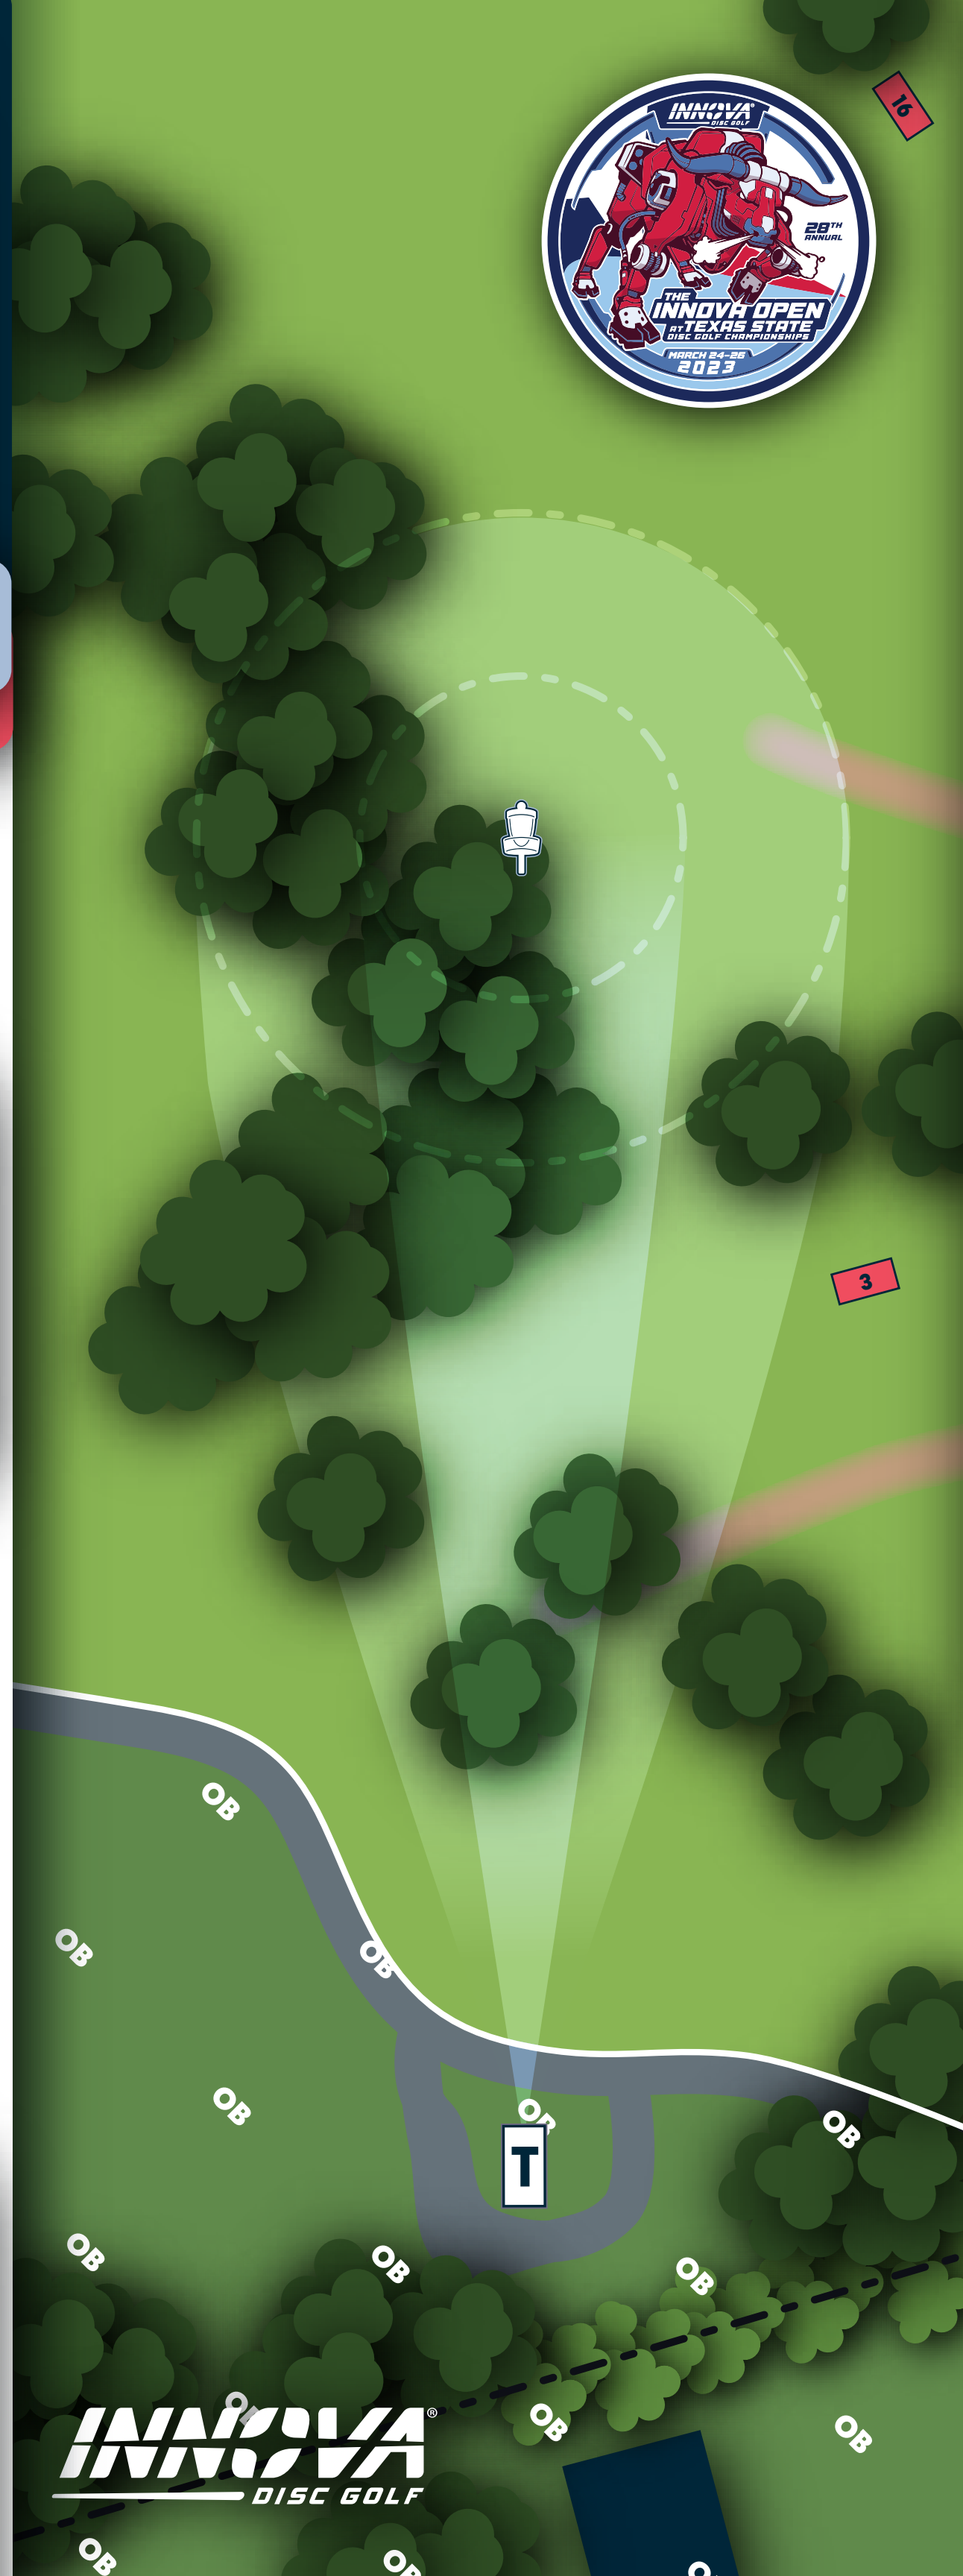

BROCK PARK MOD

2

DGPT SILVER

FPO

PAR 3

Bushnell OFFICIAL

264 FEET 82.0 m

RULES & NOTES

OB: Short of concrete path.

NOTE: Tee box is an island surrounded by OB. If tee shot never crosses in-bounds, re-tee +1 penalty throw.

16

3

INNOVA DISC GOLF