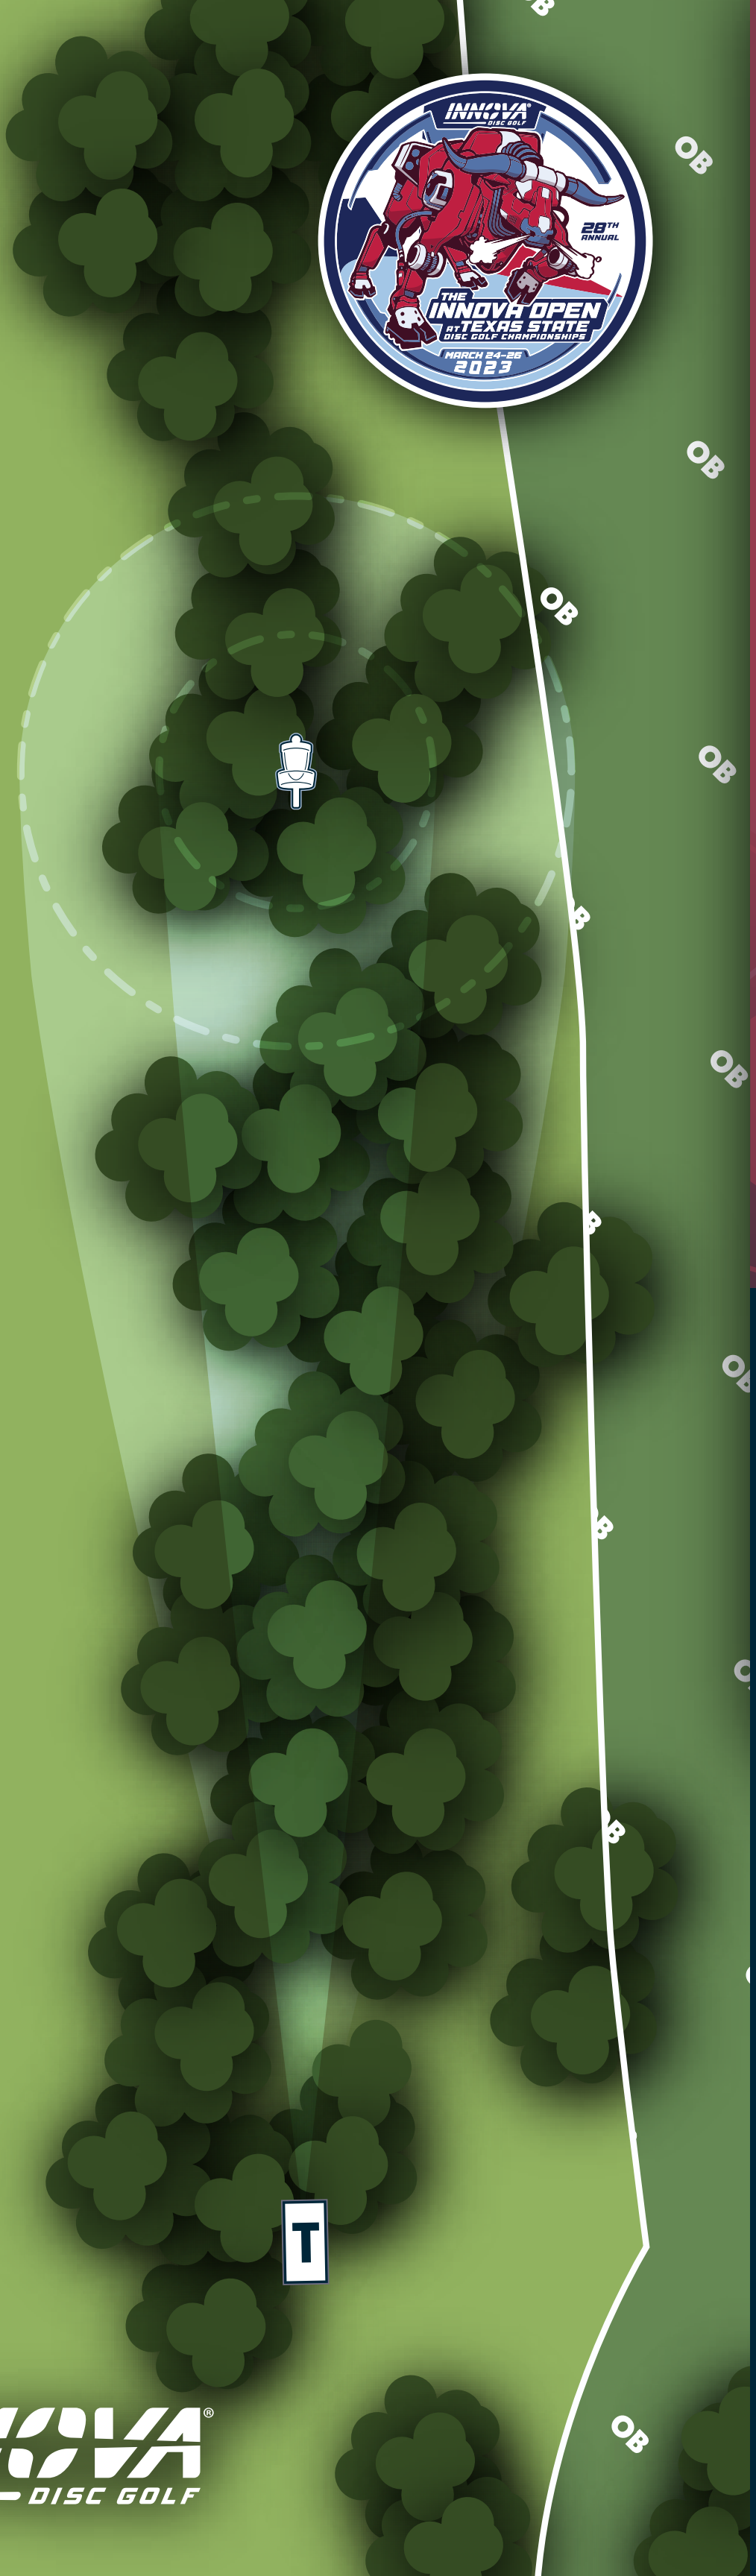

BROCK PARK MOD

10

DGPT SILVER

FPO

PAR 3

Bushnell OFFICIAL

345

FEET

107.2 m

RULES & NOTES

OB: Painted lines right and beyond.

INNOVA DISC GOLF

INNOVA DISC GOLF