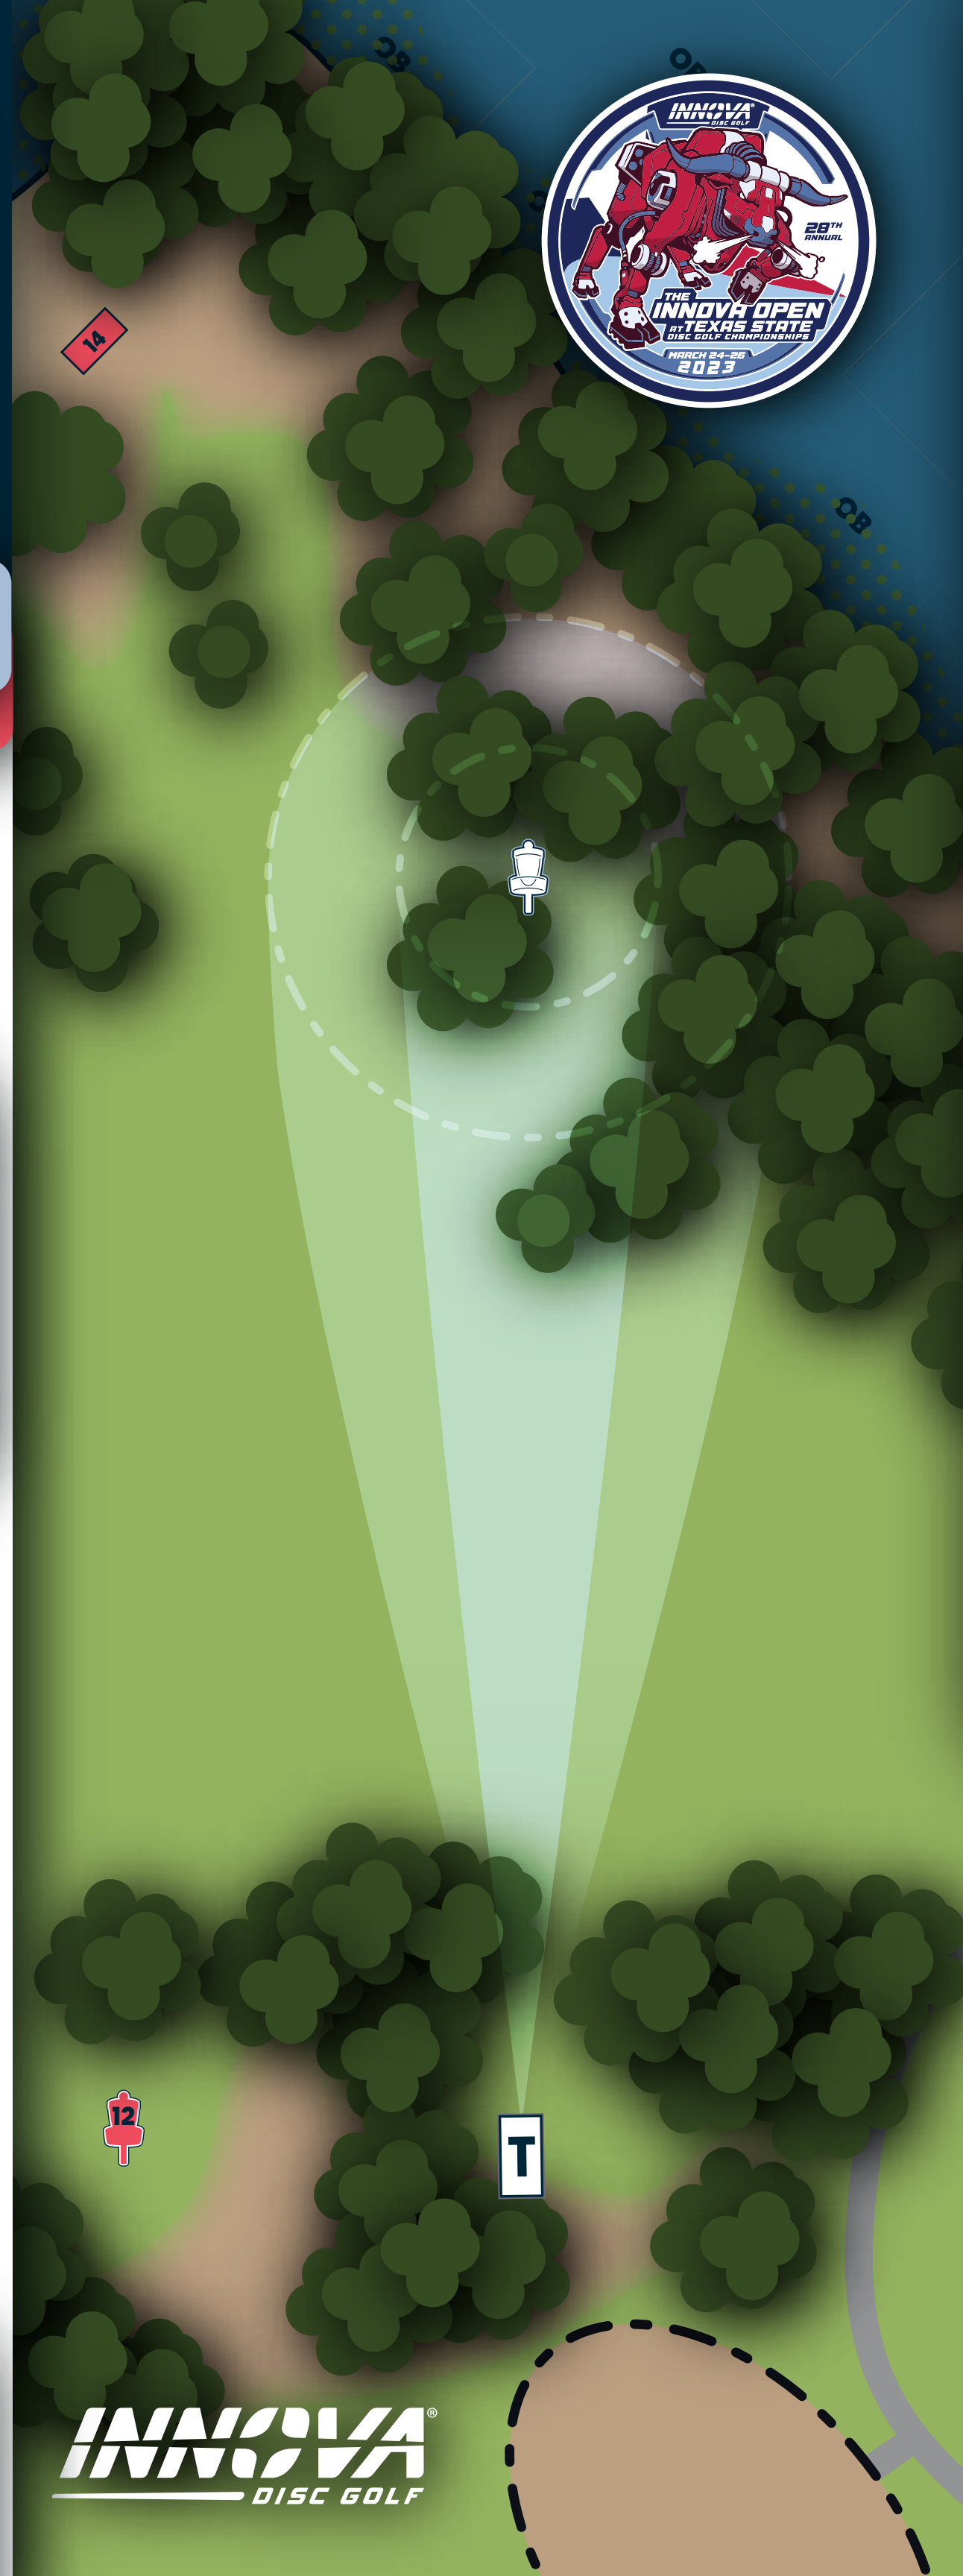

BROCK PARK MOD

13

DGPT SILVER

FPO

PAR 3

Bushnell OFFICIAL

315

FEET

97.9 m

RULES & NOTES

OB: Water.

INNOVA DISC GOLF

INNOVA DISC GOLF