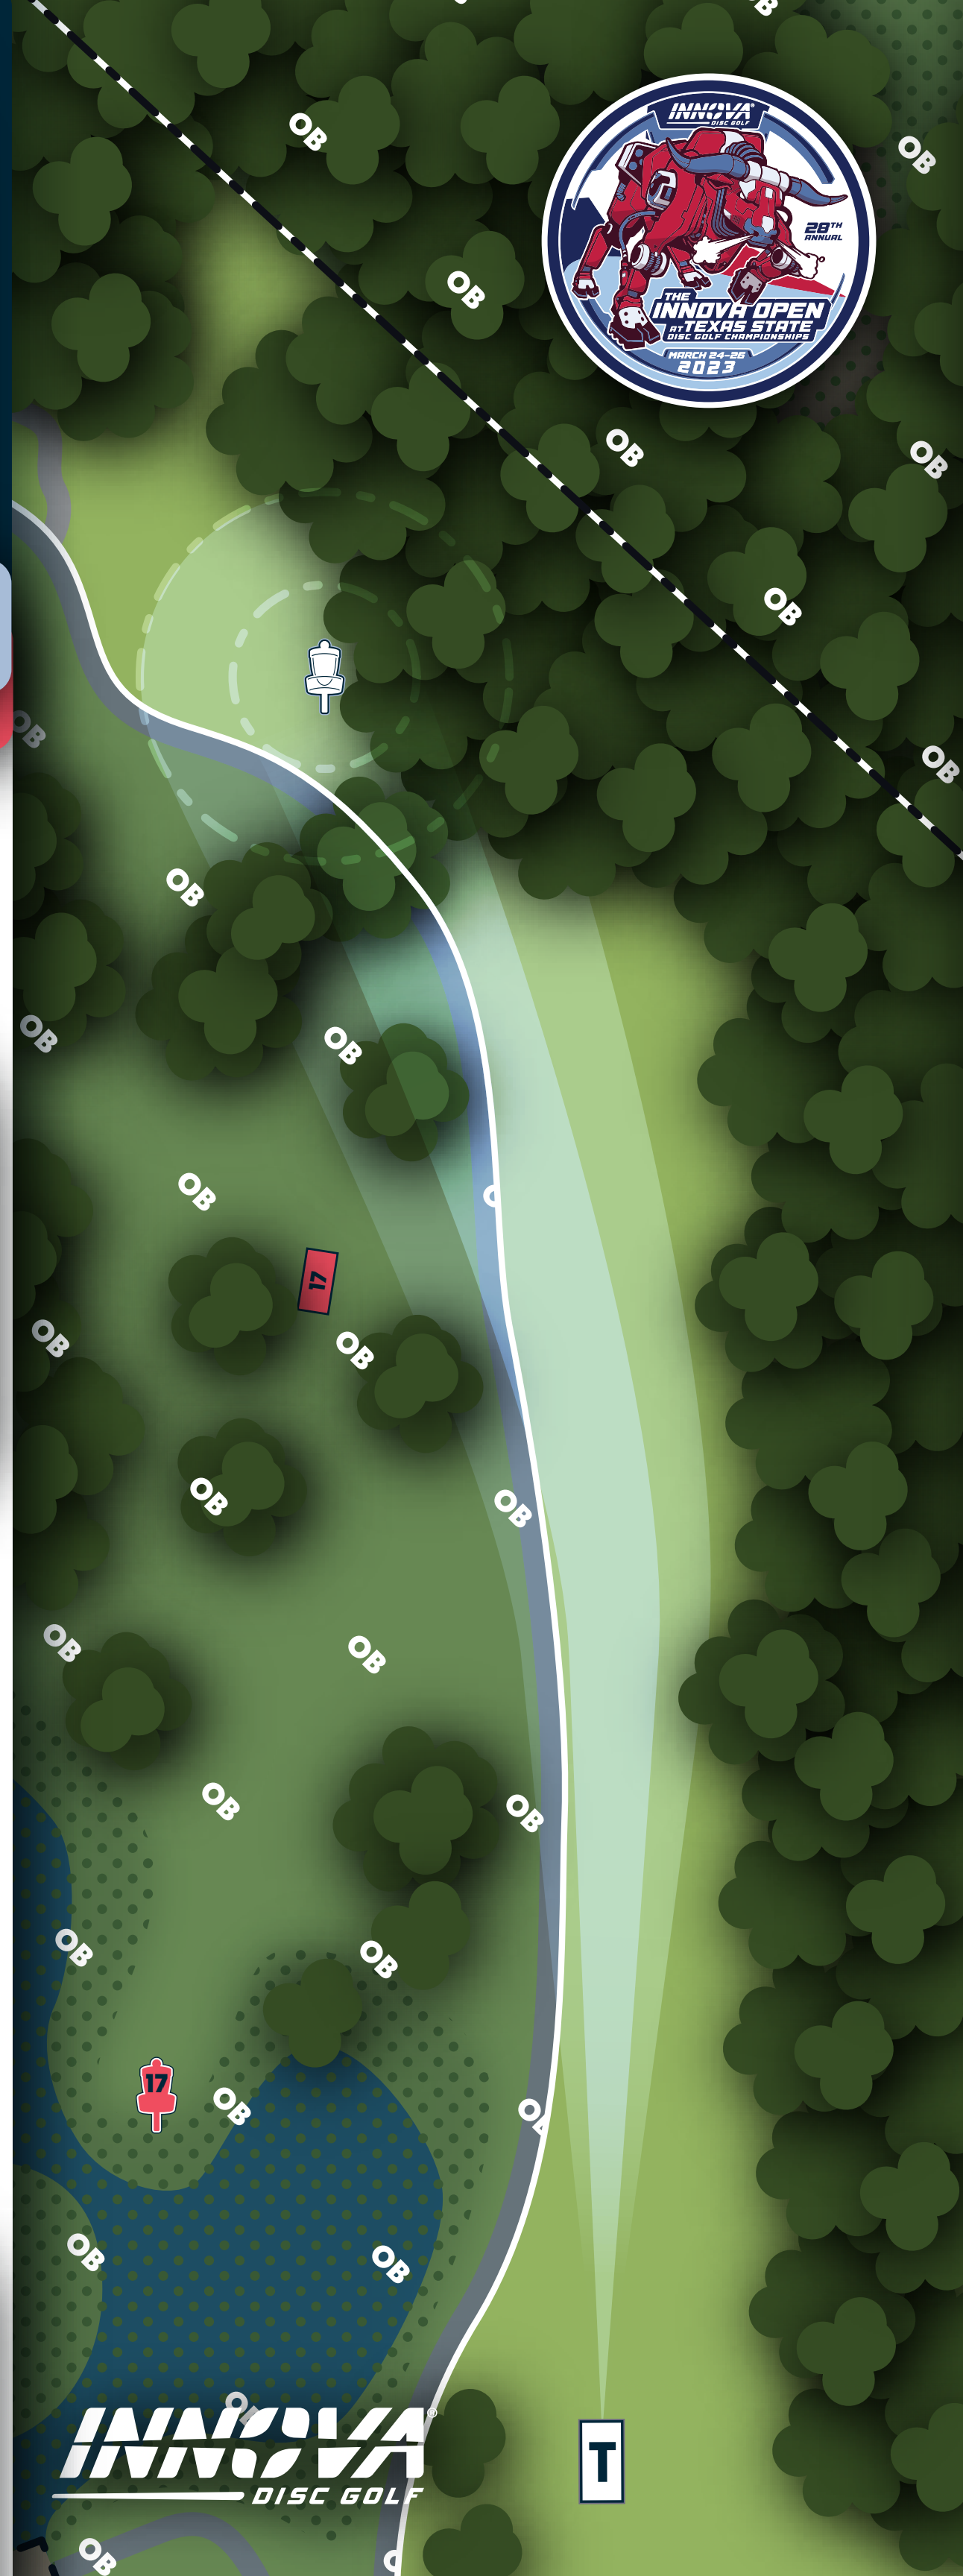

BROCK PARK MOD

1

DGPT SILVER

FPO

PAR 4

Bushnell OFFICIAL

651 FEET 202.3 m

RULES & NOTES

OB: Concrete path left and beyond; Fence right and beyond.

INNOVA DISC GOLF