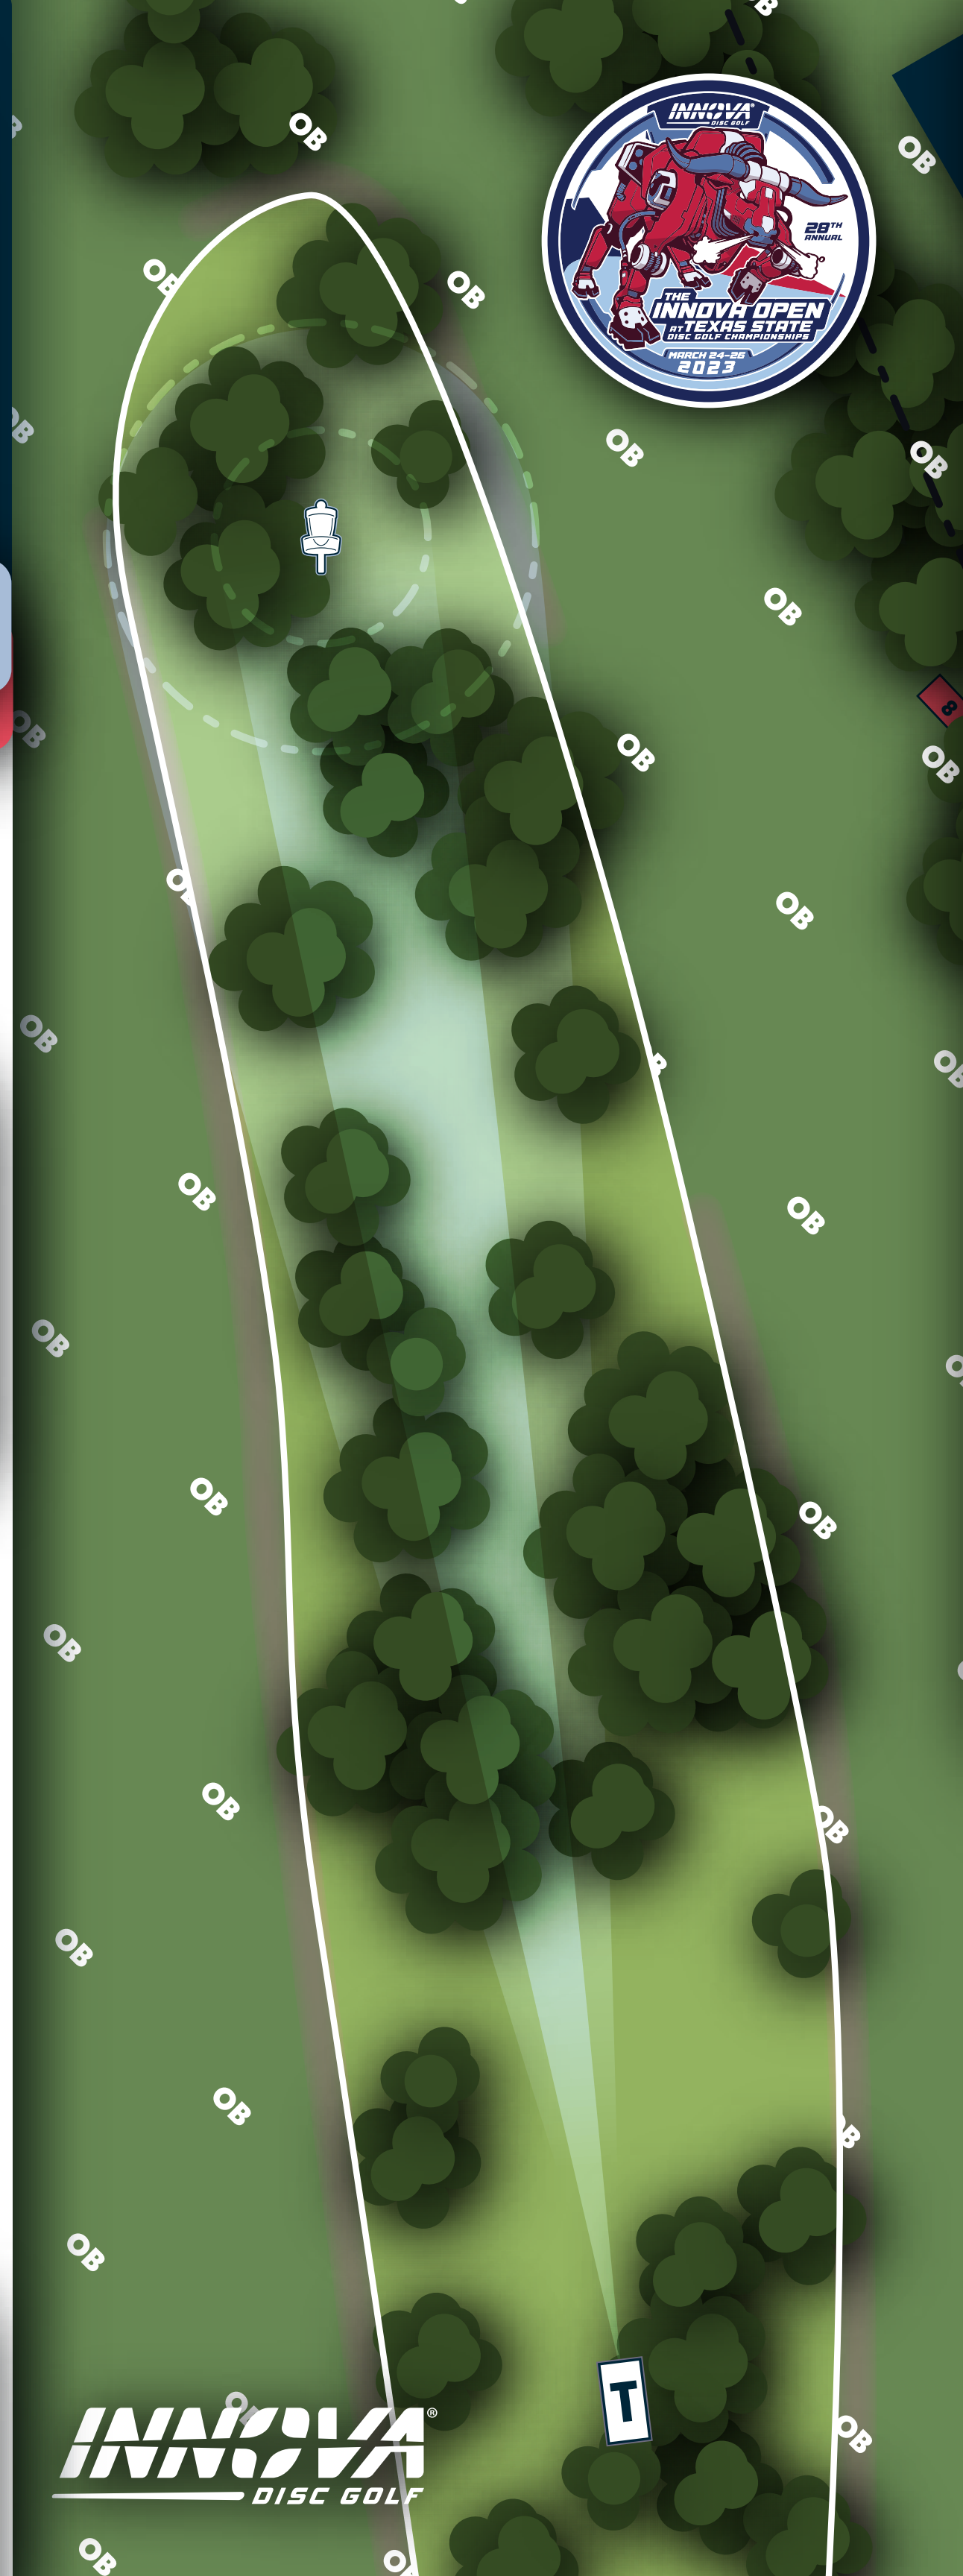

RICKY WYSOCKI
2022 MEN'S POINTS CHAMPION
2022 MEN'S TOUR CHAMPION

BROCK PARK MOD

7

DGPT SILVER

FPO

PAR 4

Bushnell OFFICIAL

573

FEET

178.1 m

RULES & NOTES

OB: Painted lines left, right, long and beyond.

INNOVA DISC GOLF