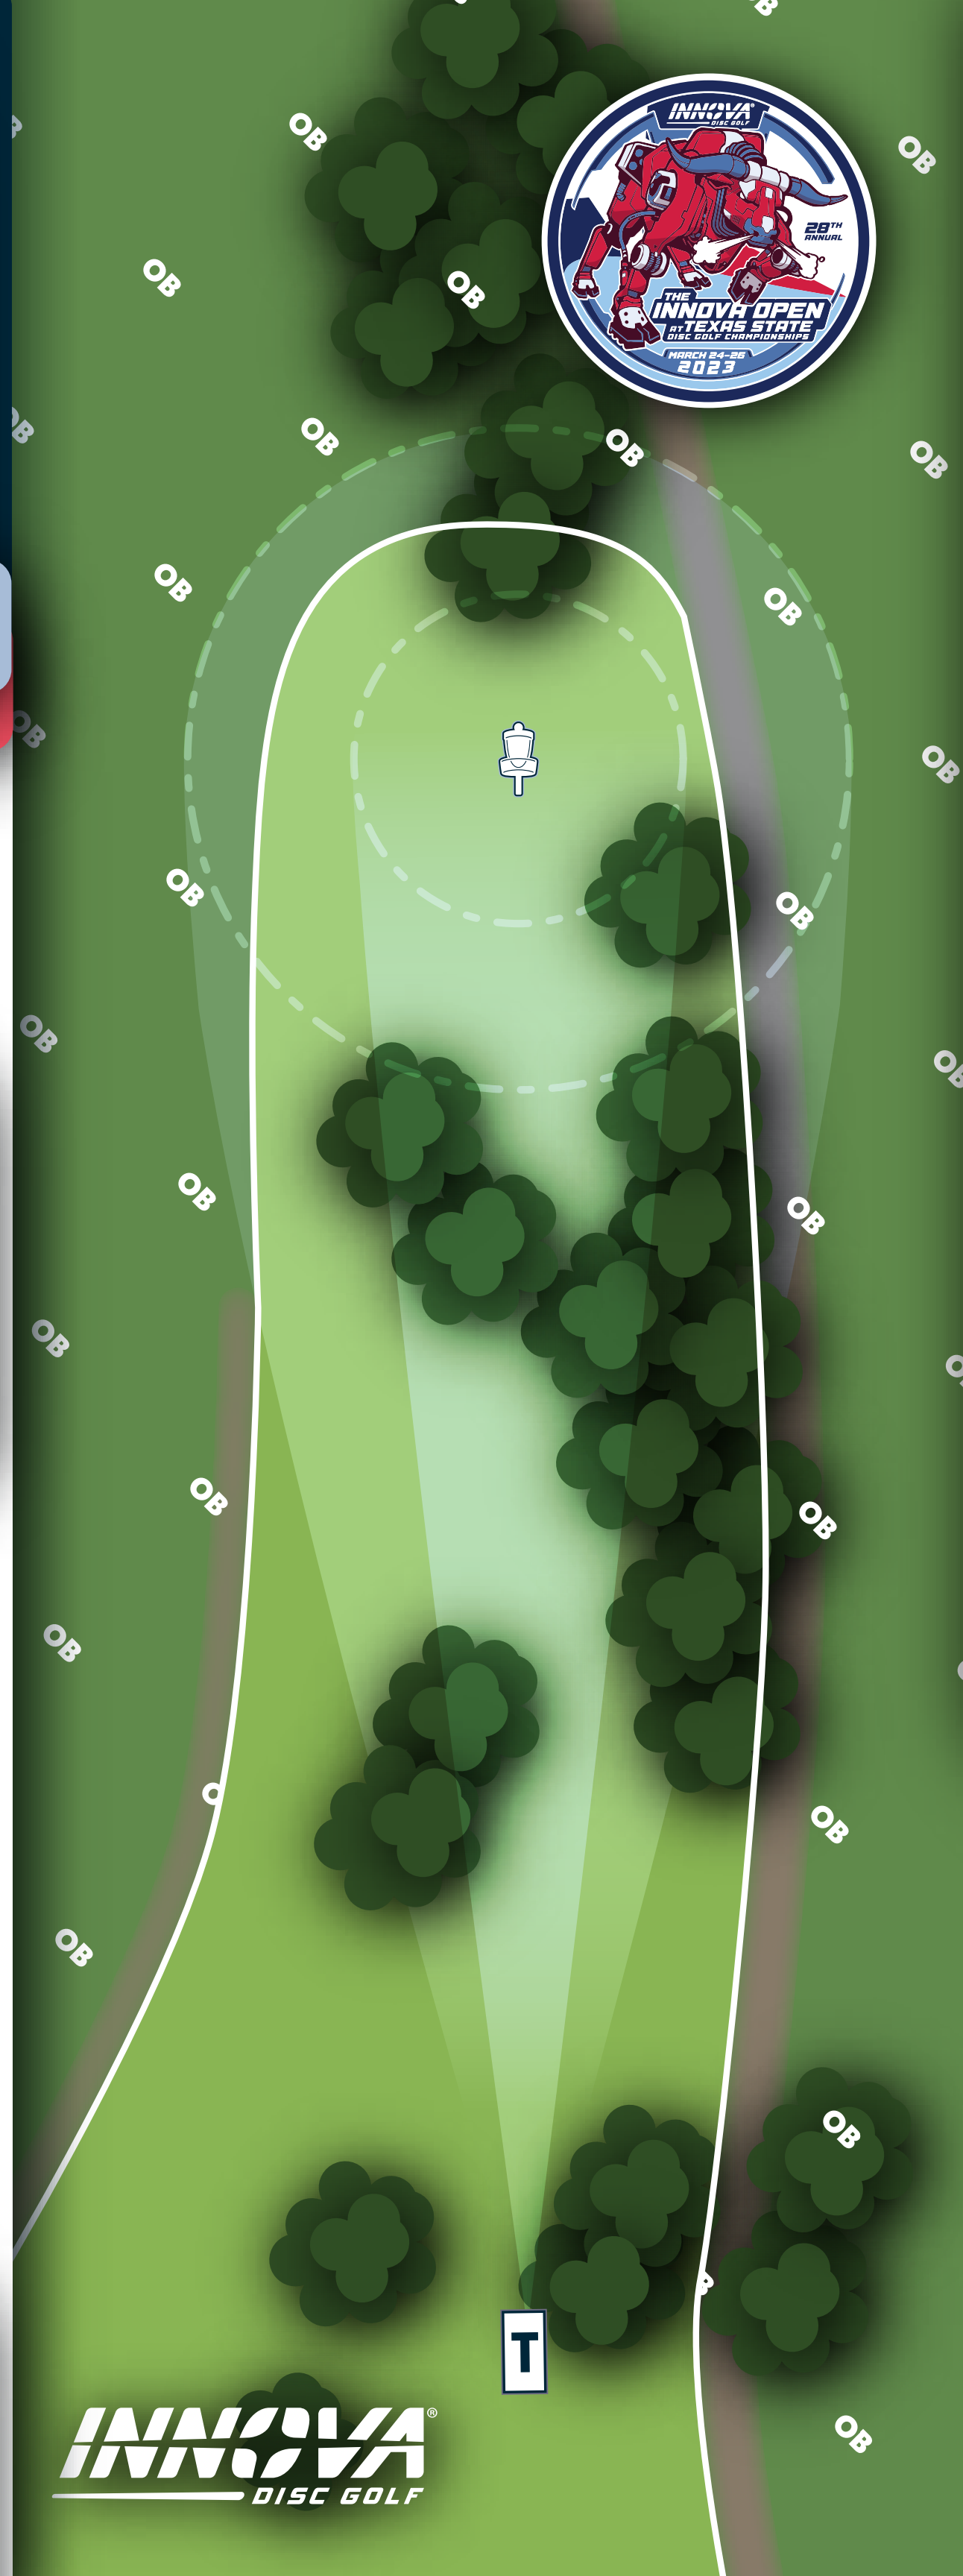

PAR 3

Bushnell OFFICIAL

315 FEET 97.9 m

RULES & NOTES

OB: Painted lines left, right, long and beyond.

3

RICKY WYSOCKI  
2022 MEN'S POINTS CHAMPION  
2022 MEN'S TOUR CHAMPION

KRISTIN TATTAR  
2022 WOMEN'S POINTS CHAMPION  
2022 WOMEN'S TOUR CHAMPION