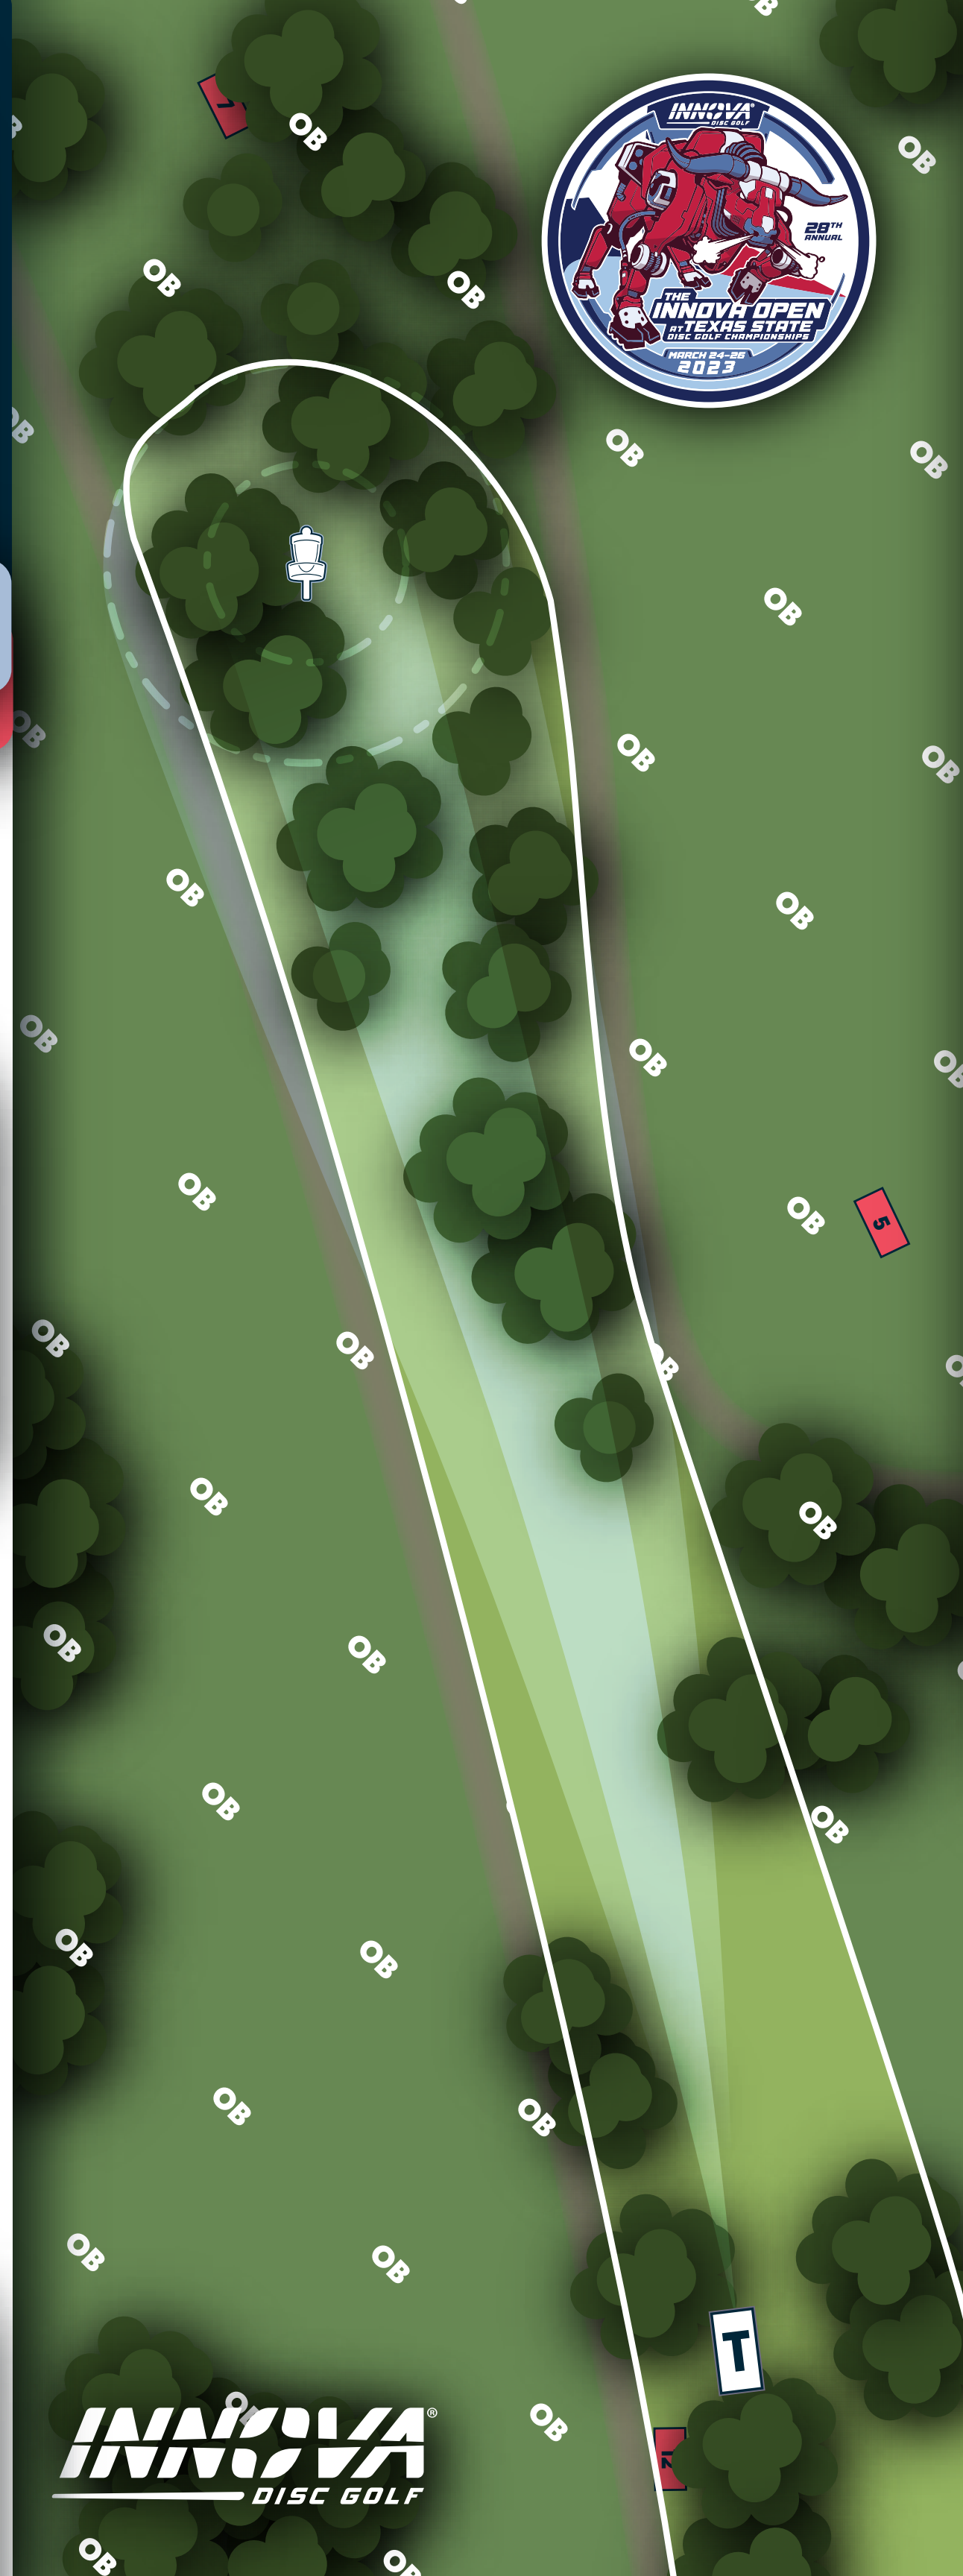

RICKY WYSOCKI
2022 MEN'S POINTS CHAMPION
2022 MEN'S TOUR CHAMPION

BROCK PARK MOD

6

DGPT SILVER

FPO

PAR 4

Bushnell OFFICIAL

597 FEET 185.5 m

RULES & NOTES

OB: Painted lines left, right, long and beyond.

INNOVA DISC GOLF