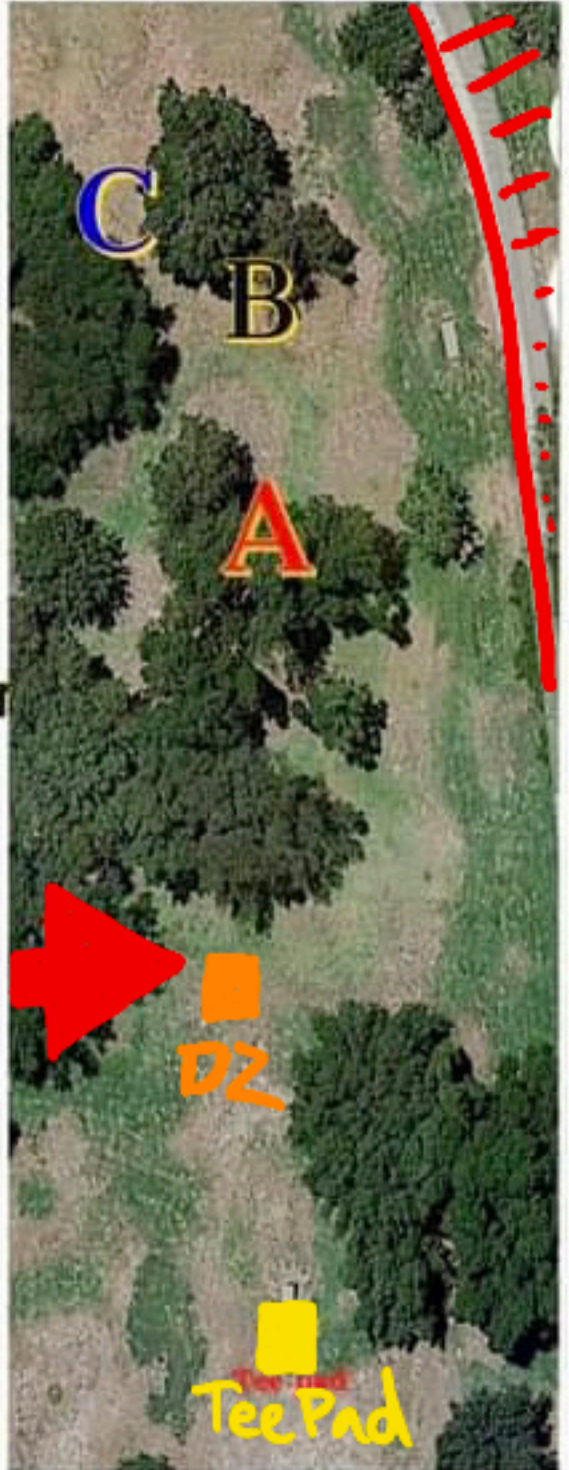

Hole 13: PIN C

Mandatory right of marked tree. If missed play from drop with penalty

EL DORADO
DISC GOLF COURSE

Hole Sponsor:

LEGEND'S

CHUCK KEENAN

NEVER DIE

PAR 3

A 230"

B 323"

C 383"

Scan Here

For Hole Preview