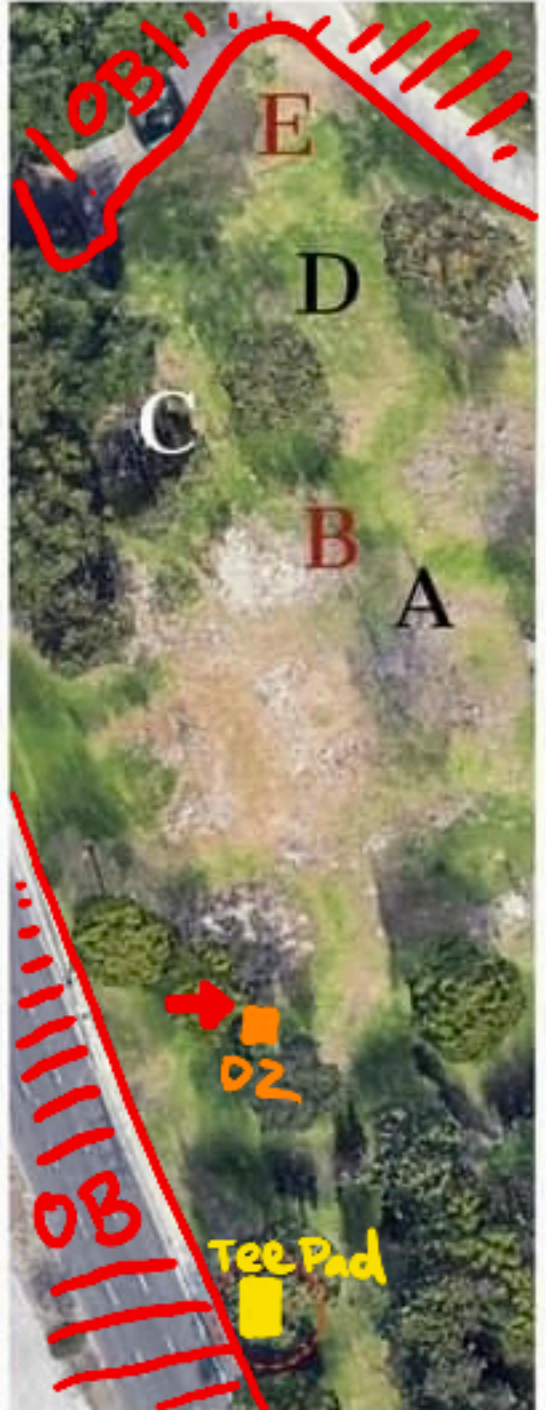

D 408

Scan Here

For Hole Preview

Hole 5: PIN E

Mandatory right of marked tree drop zone next to marked tree. Sidewalk and beyond OB play from last inbound with penalty

EL DORADO
DISC GOLF COURSE

Hole Sponsor:

FLIGHT RISK
& The Disc Golf Boys

PAR 3

A	245
B	258
C	288
D	350
E	391

Scan Here

For Hole Preview

Hole 6: PIN E

Mandatory right of marked tree drop zone next to marked tree. Sidewalk and beyond OB play from last inbound with penalty. Asphalt. road and beyond OB with penalty.

EL DORADO
DISC GOLF COURSE

Hole Sponsor:

Willmore

PAR 3

A 218'

B 306'

C 289'

D 372'