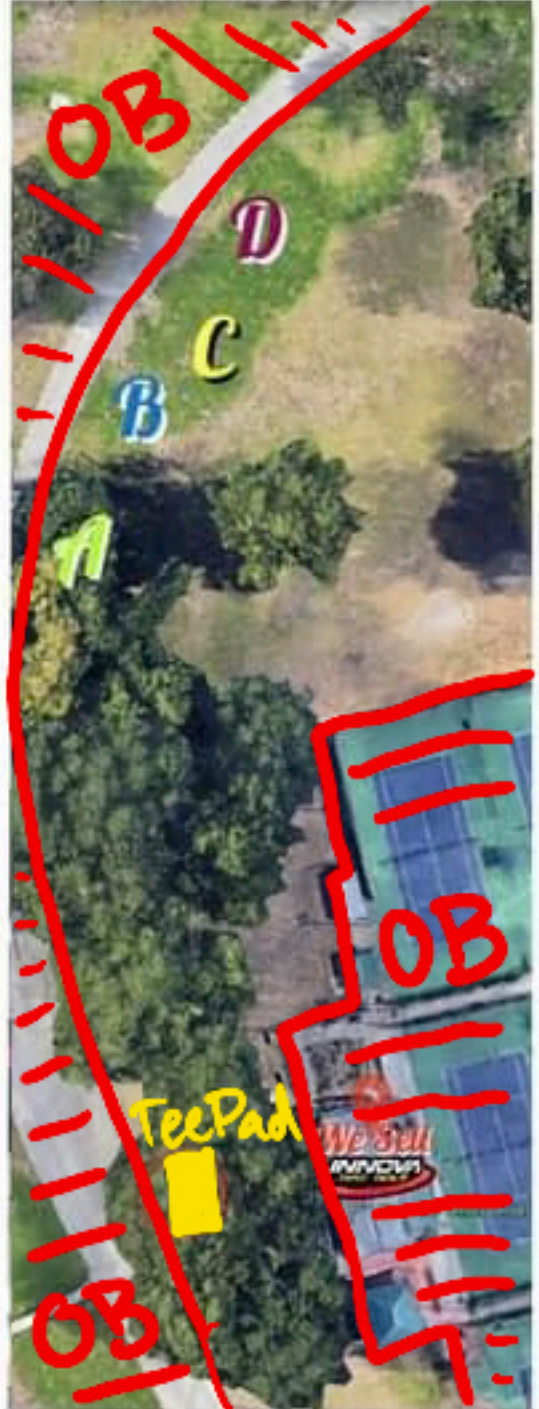

PAR 3

A 231
B 315
C 390

Scan Here

For Hole Preview

ALL SIDEWALKS AND BEYOND
ARE OUT OF BOUNDS

Hole 10: PIN C

Road and Beyond OB. Tennis Courts OB. Play from last inbounds with penalty.

EL DORADO DISC GOLF COURSE

Hole Sponsor:

PAR 3

A 267
B 320
C 352
D 395

Scan Here

For Hole Preview

ALL SIDEWALKS AND BEYOND ARE OUT OF BOUNDS

Hole 11: PIN C

Road and beyond OB. Play from last inbounds with penalty. Over fence of tennis court OB. Play from last inbounds with penalty.