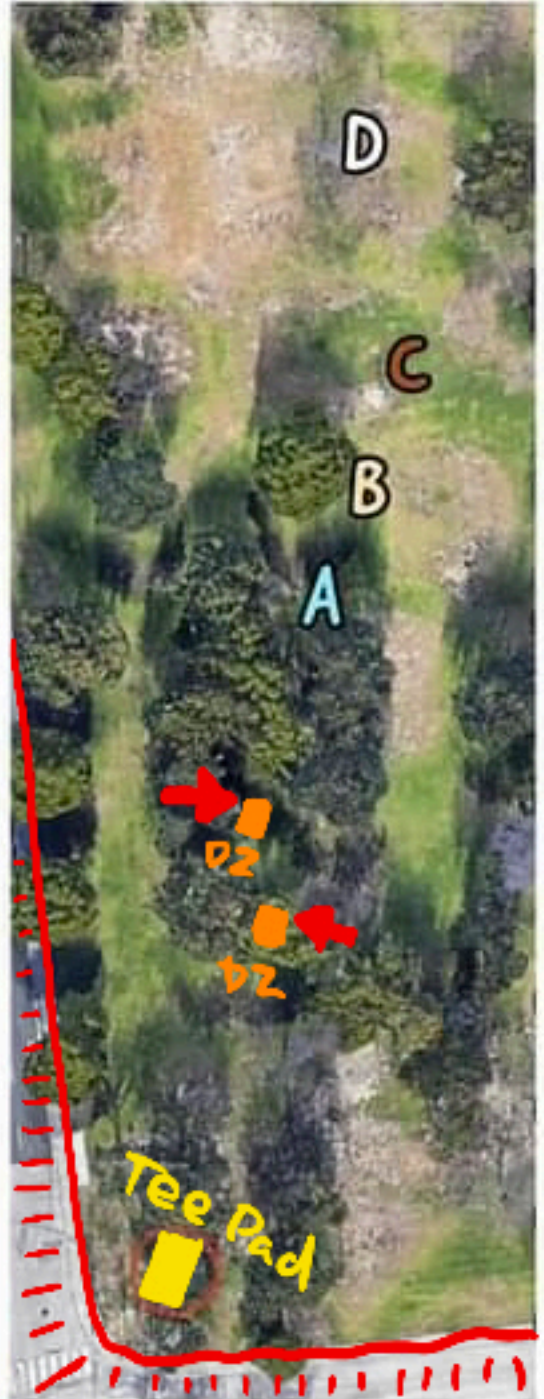

PAR 3

A 288

B 317

C 282

D 295

Scan Here

For Hole Preview

Sidewalks and beyond OB

Hole 4: **PIN D**

Sidewalk and beyond OB. Double mandy if missed play from drop zone from whichever marked tree with penalty

EL DORADO
DISC GOLF COURSE

Hole Sponsor:

PAR 3

A 221

B 261

C 299

D 408

Scan Here

For Hole Preview

Hole 5: PIN E

Mandatory right of marked tree drop zone next to marked tree. Sidewalk and beyond OB play from last inbound with penalty

EL DORADO
DISC GOLF COURSE

Hole Sponsor:

FLIGHT RISK
& The Disc Golf Boys

PAR 3

A	245
B	258
C	288
D	350
E	391

Scan Here

For Hole Preview

Hole 6: PIN E

Mandatory right of marked tree drop zone next to marked tree. Sidewalk and beyond OB play from last inbound with penalty. Asphalt. road and beyond OB with penalty.