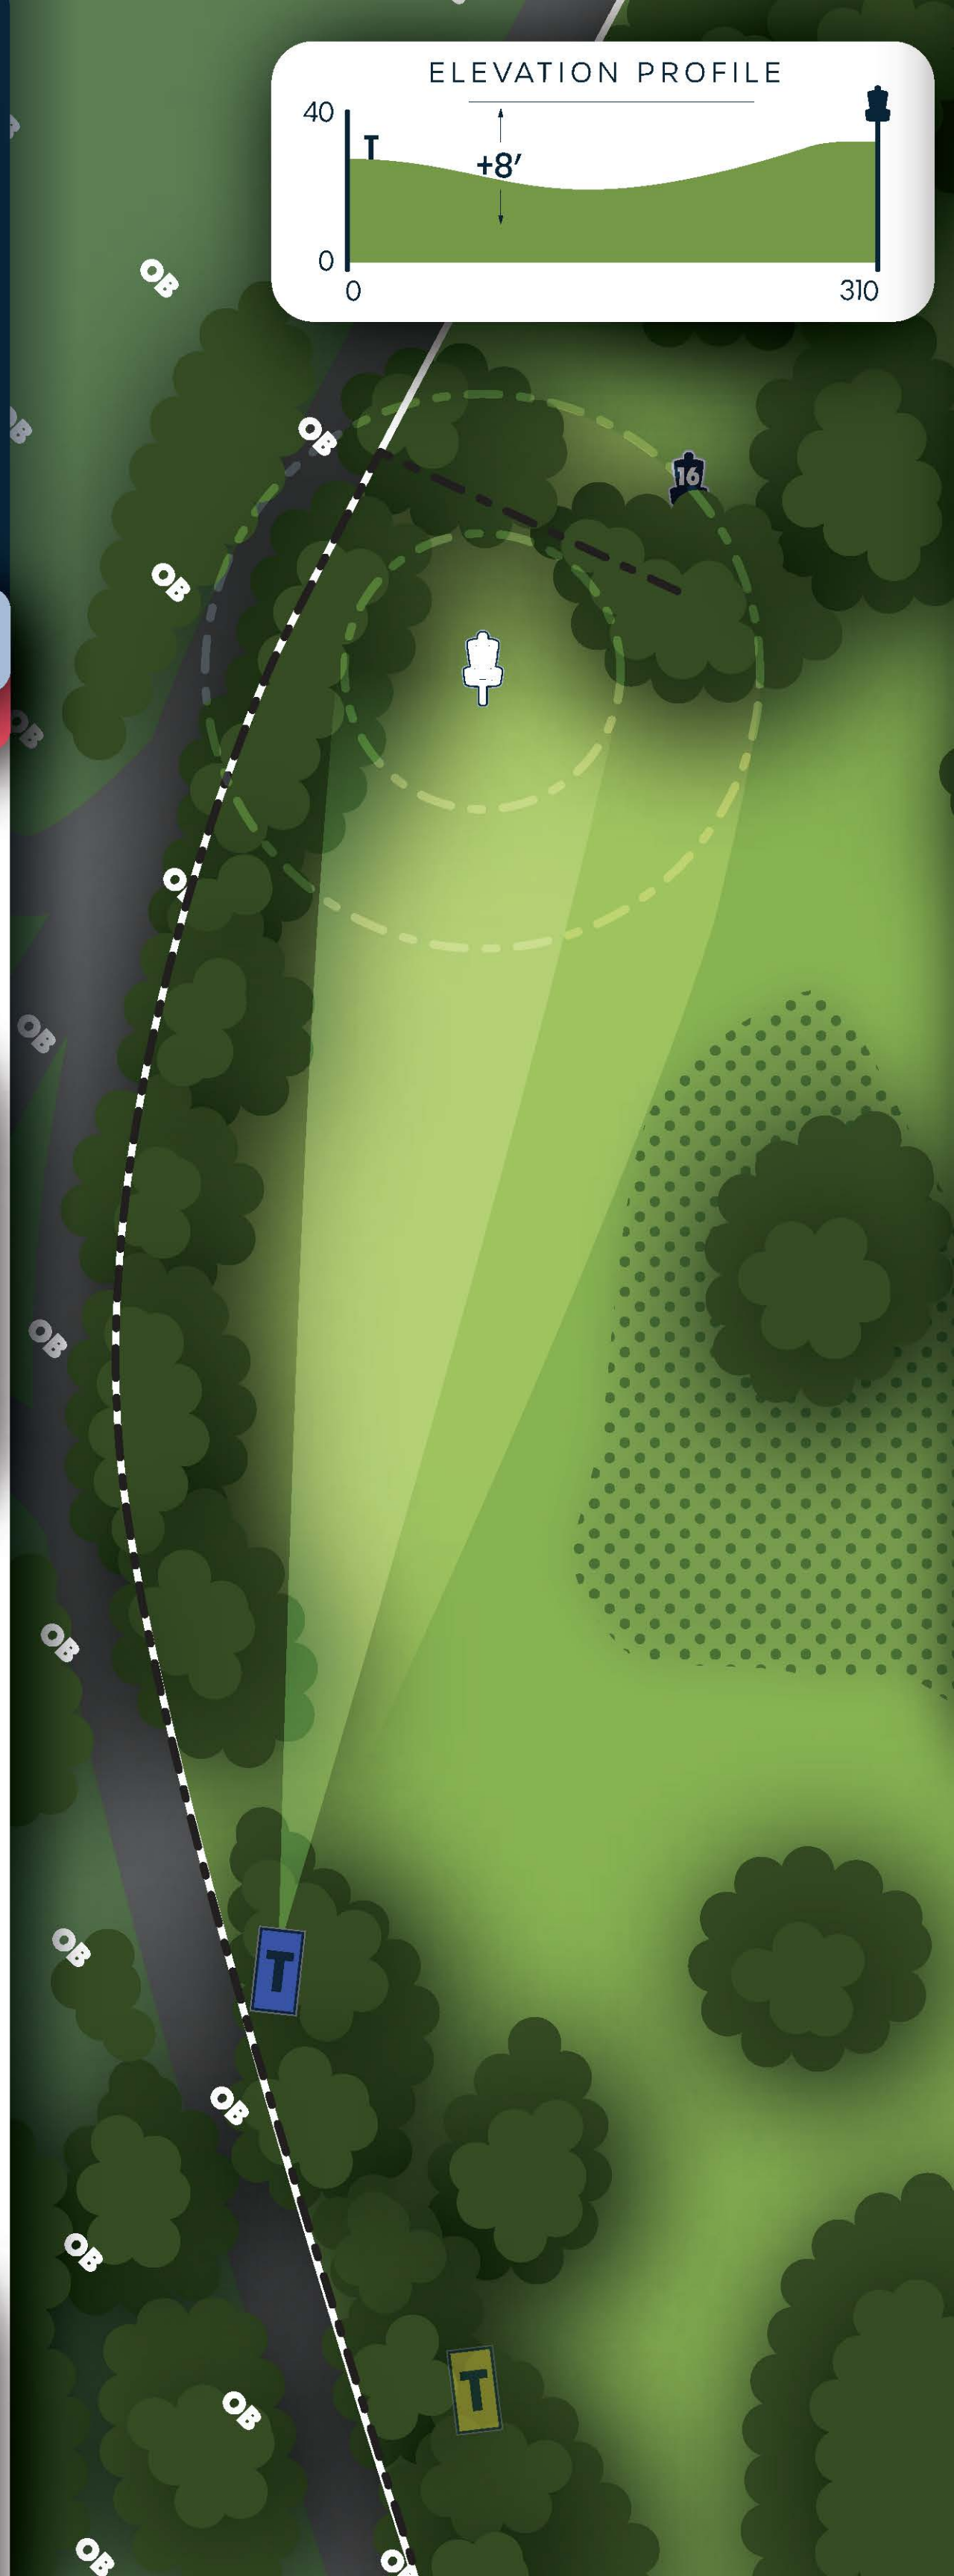

3

Bushnell OFFICIAL

310

FEET

94.5 m

RULES & NOTES

OB: Fence along road left and beyond.

DISC SIDE of HEAVEN