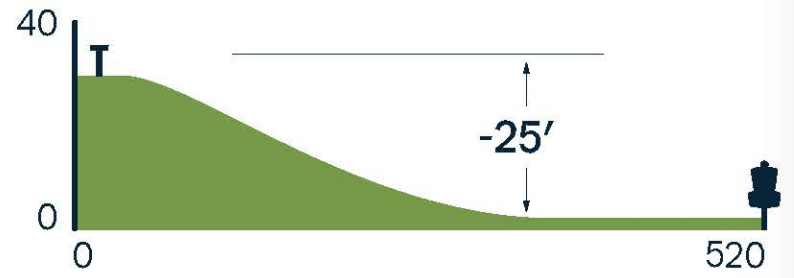

Bushnell OFFICIAL

520

FEET

158.5 m

RULES & NOTES

OB: Pond; Marked gap crossing the fairway.

ELEVATION PROFILE

DISC SIDE of HEAVEN