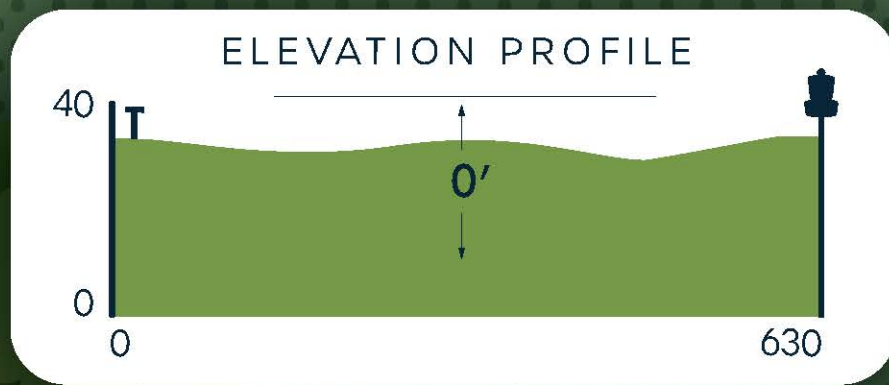

PAR

4

Bushnell OFFICIAL

675

FEET

205.7 m

 RULES & NOTES

OB: Marked area left; Fence along road long and beyond.

DISC SIDE of HEAVEN

17

FPO

PAR

4

Bushnell OFFICIAL

630

FEET

192.0 m

RULES & NOTES

OB: Fence left along road and beyond; Painted line left, right, long and beyond.

● - 250 ft. to pin.

DISC SIDE of HEAVEN

17

MPO

PAR