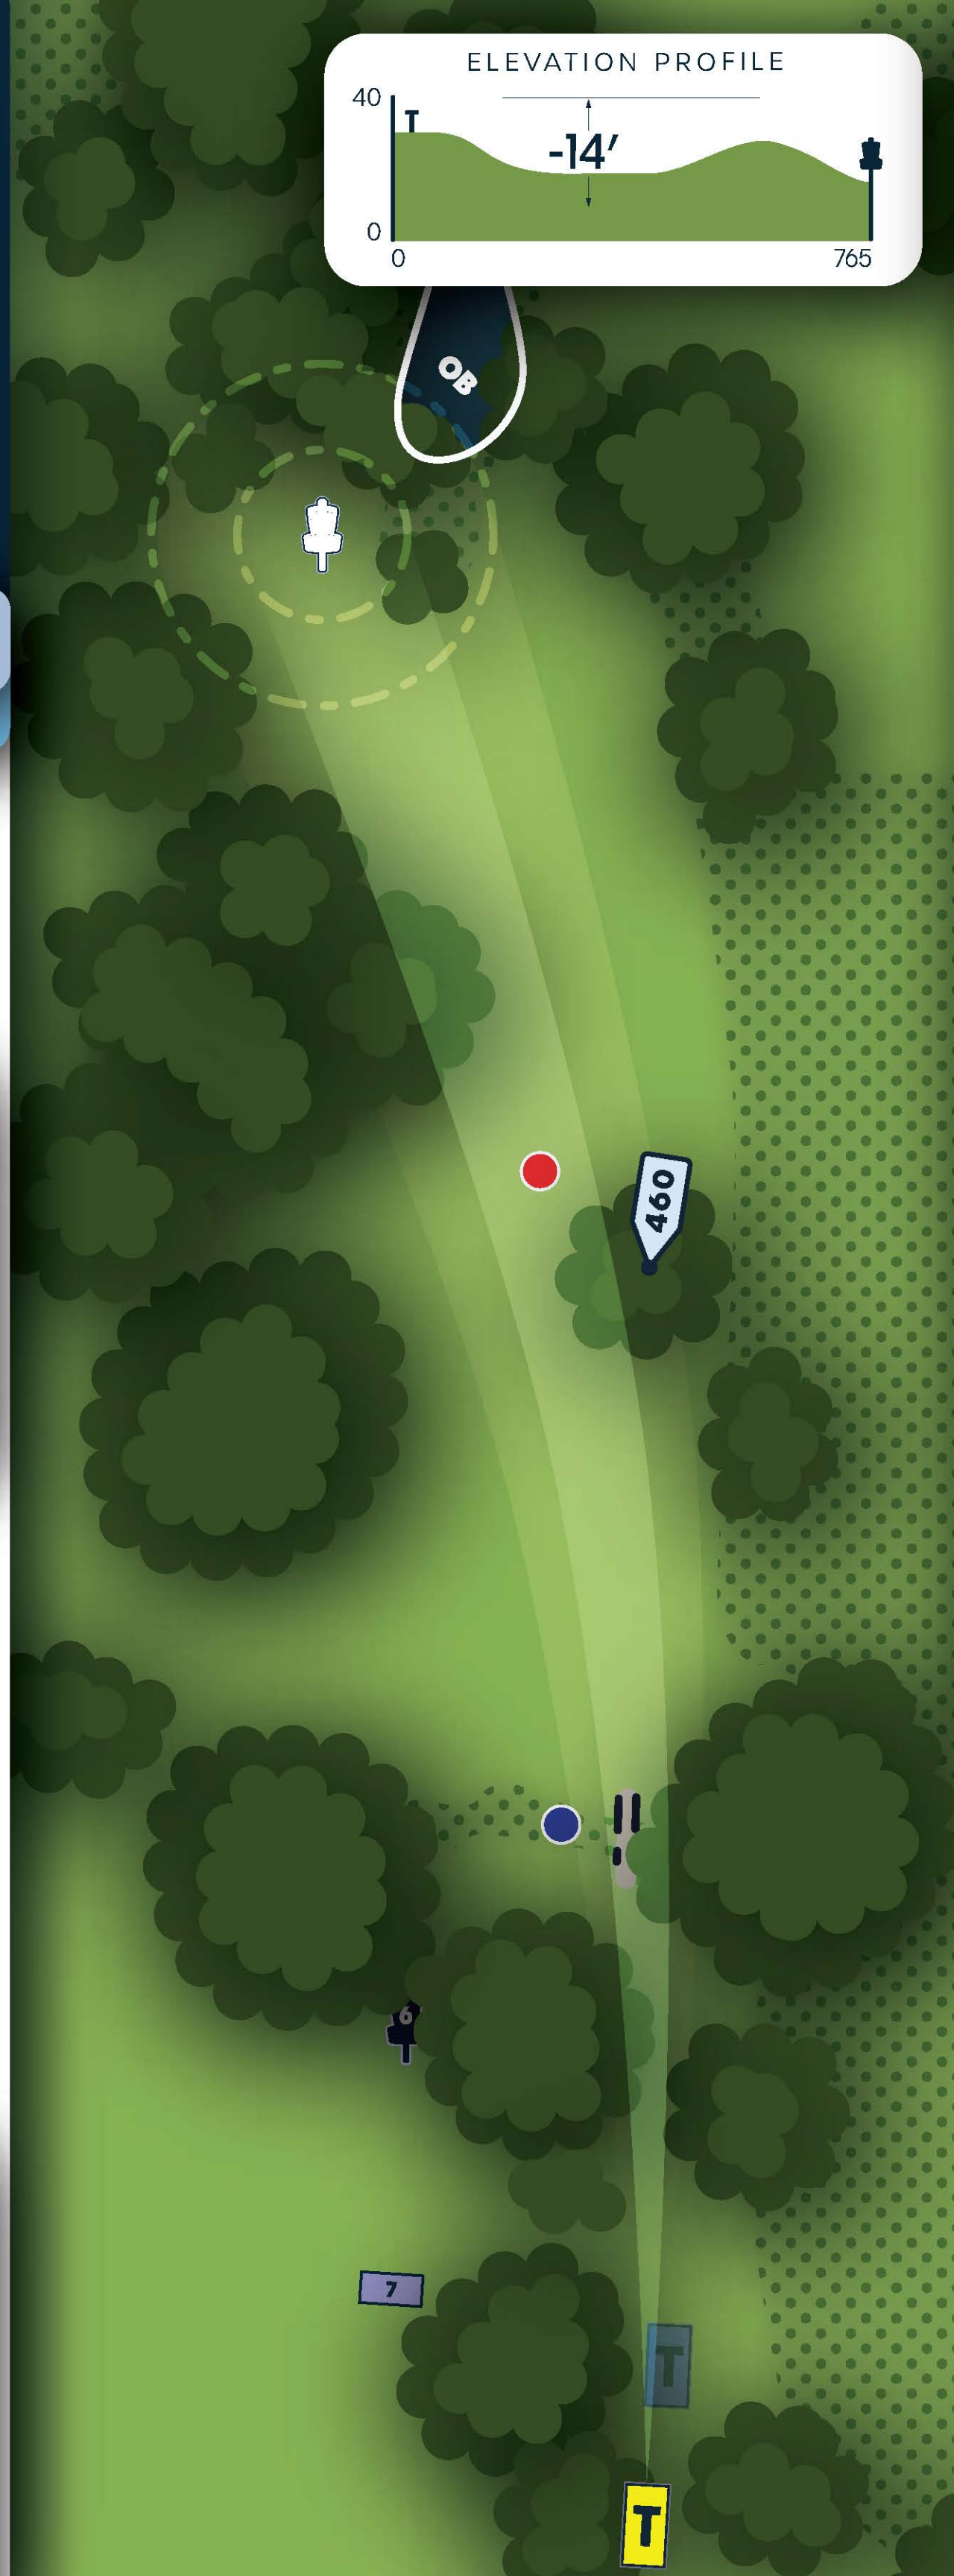

Bushnell OFFICIAL

765

FEET

233.2 m

 RULES & NOTES

OB: Water long/right of the green.

-  – 500 ft. to pin.
-  – 250 ft. to pin.

ELEVATION PROFILE