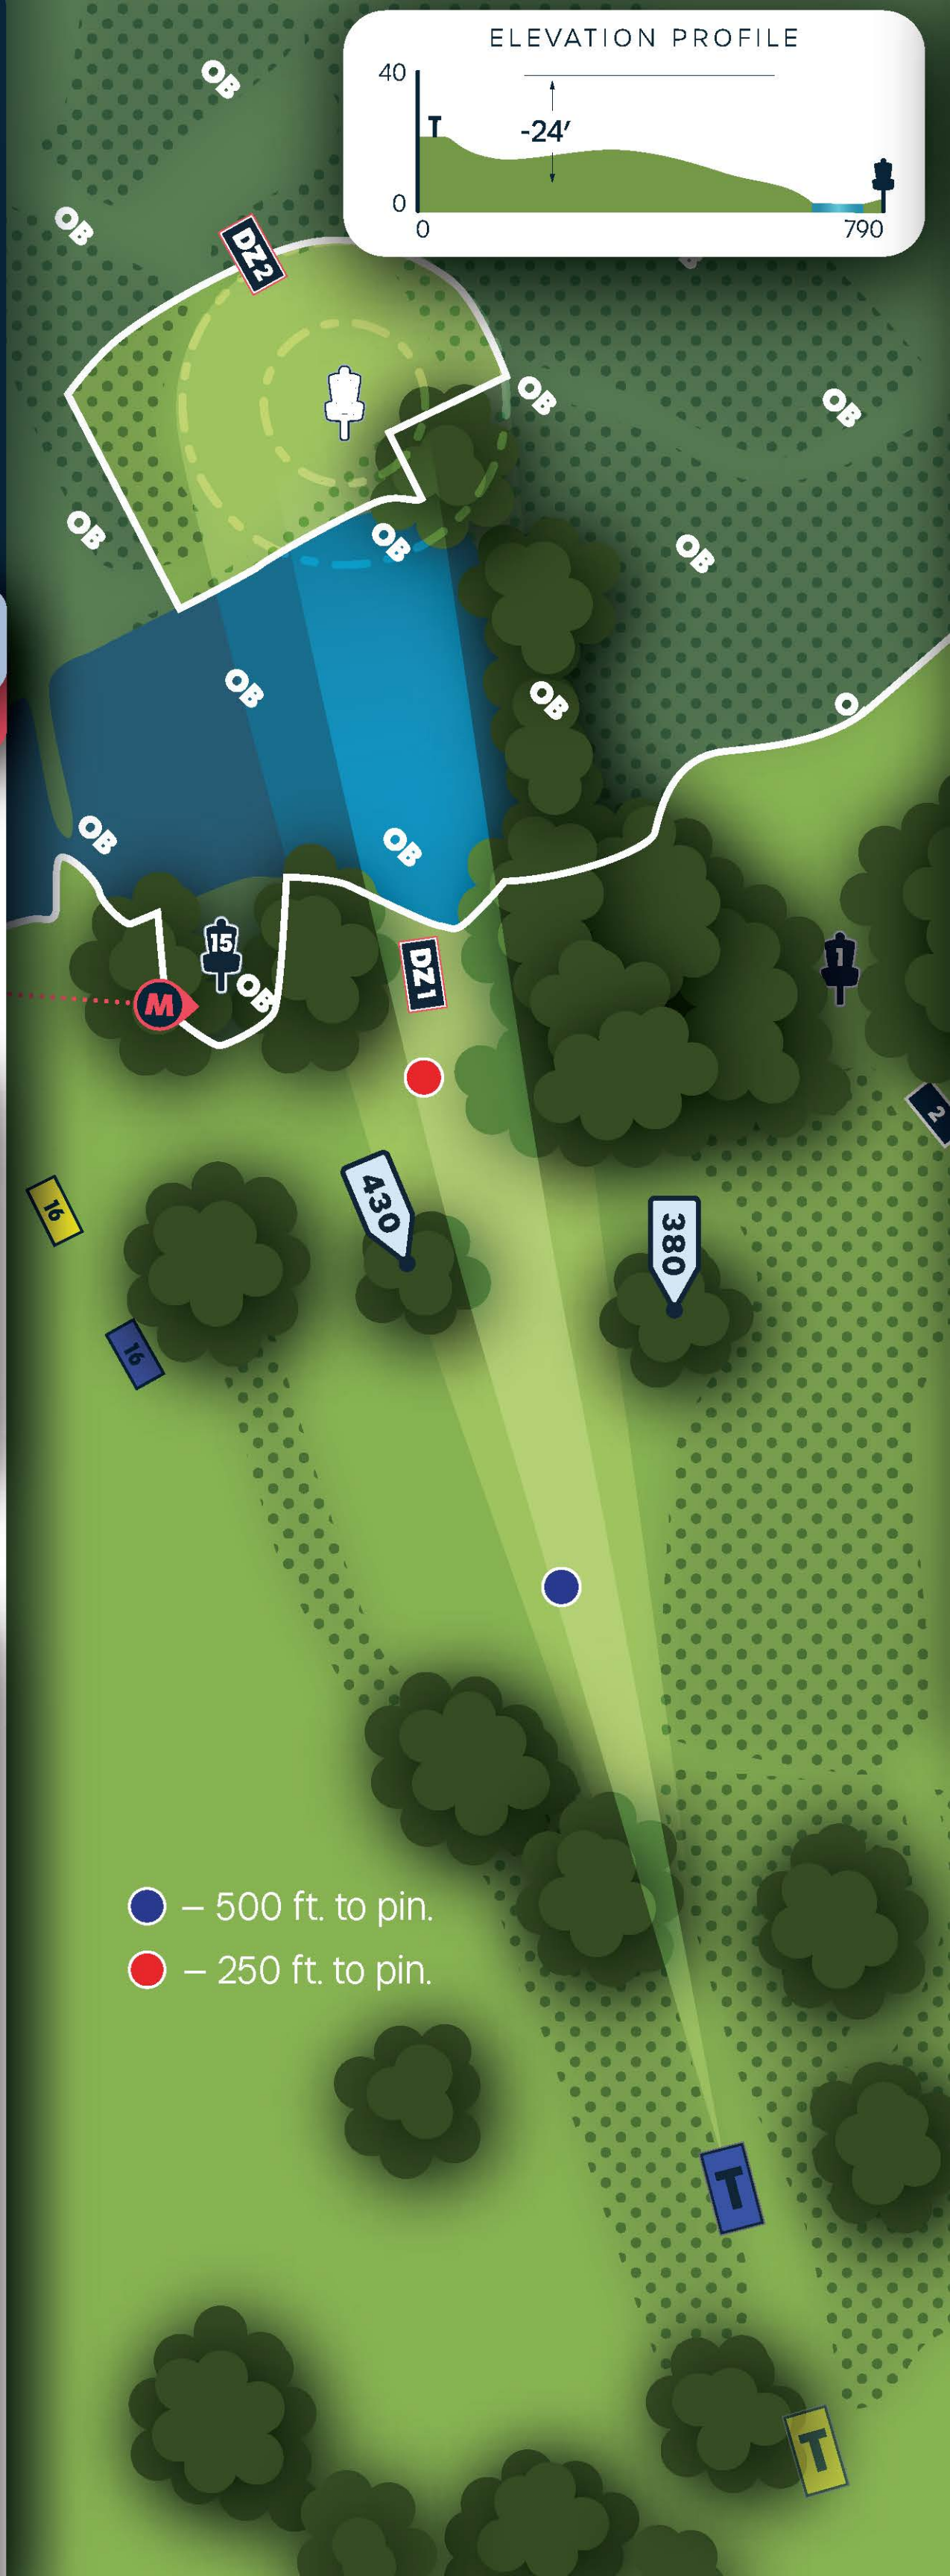

5

Bushnell OFFICIAL

818

FEET

249.3 m

RULES & NOTES

OB: Maked line left and beyond;
Marked line right/surrounding
green and beyond.

- – 500 ft. to pin.
- – 250 ft. to pin.

790
FEET

240.8 m

RULES & NOTES

OB: Marked line at water's edge, surrounding the green of hole 15 and beyond; All area outside of marked ISLAND GREEN across the pond.

DROP ZONES: After any throw from short of the pond coming to rest OB, proceed to DZ1 +1 penalty throw. After any throw from DZ1 coming to rest OB proceed to DZ2 +1 penalty throw. Standard OB rules apply on all throws from DZ2 or the ISLAND GREEN.

MANDATORY: Discs must not enter restricted plane left of the tree. If MANDO is missed, proceed to Drop zone 1 (+1 penalty throw).

DISC SIDE of HEAVEN

14

MPO

PAR

5

Bushnell OFFICIAL

875
FEET