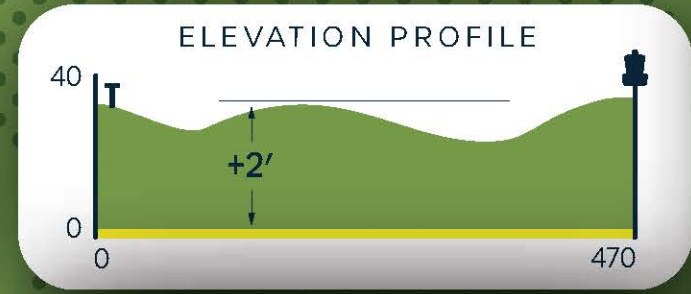

385

FEET

143.2 m

117.3 m

RULES & NOTES

OB: Marked pond right; Fence far left (not shown) and beyond.

DISC SIDE of HEAVEN

12

MPO

PAR

4

Bushnell OFFICIAL

820

FEET

249.9 m

RULES & NOTES