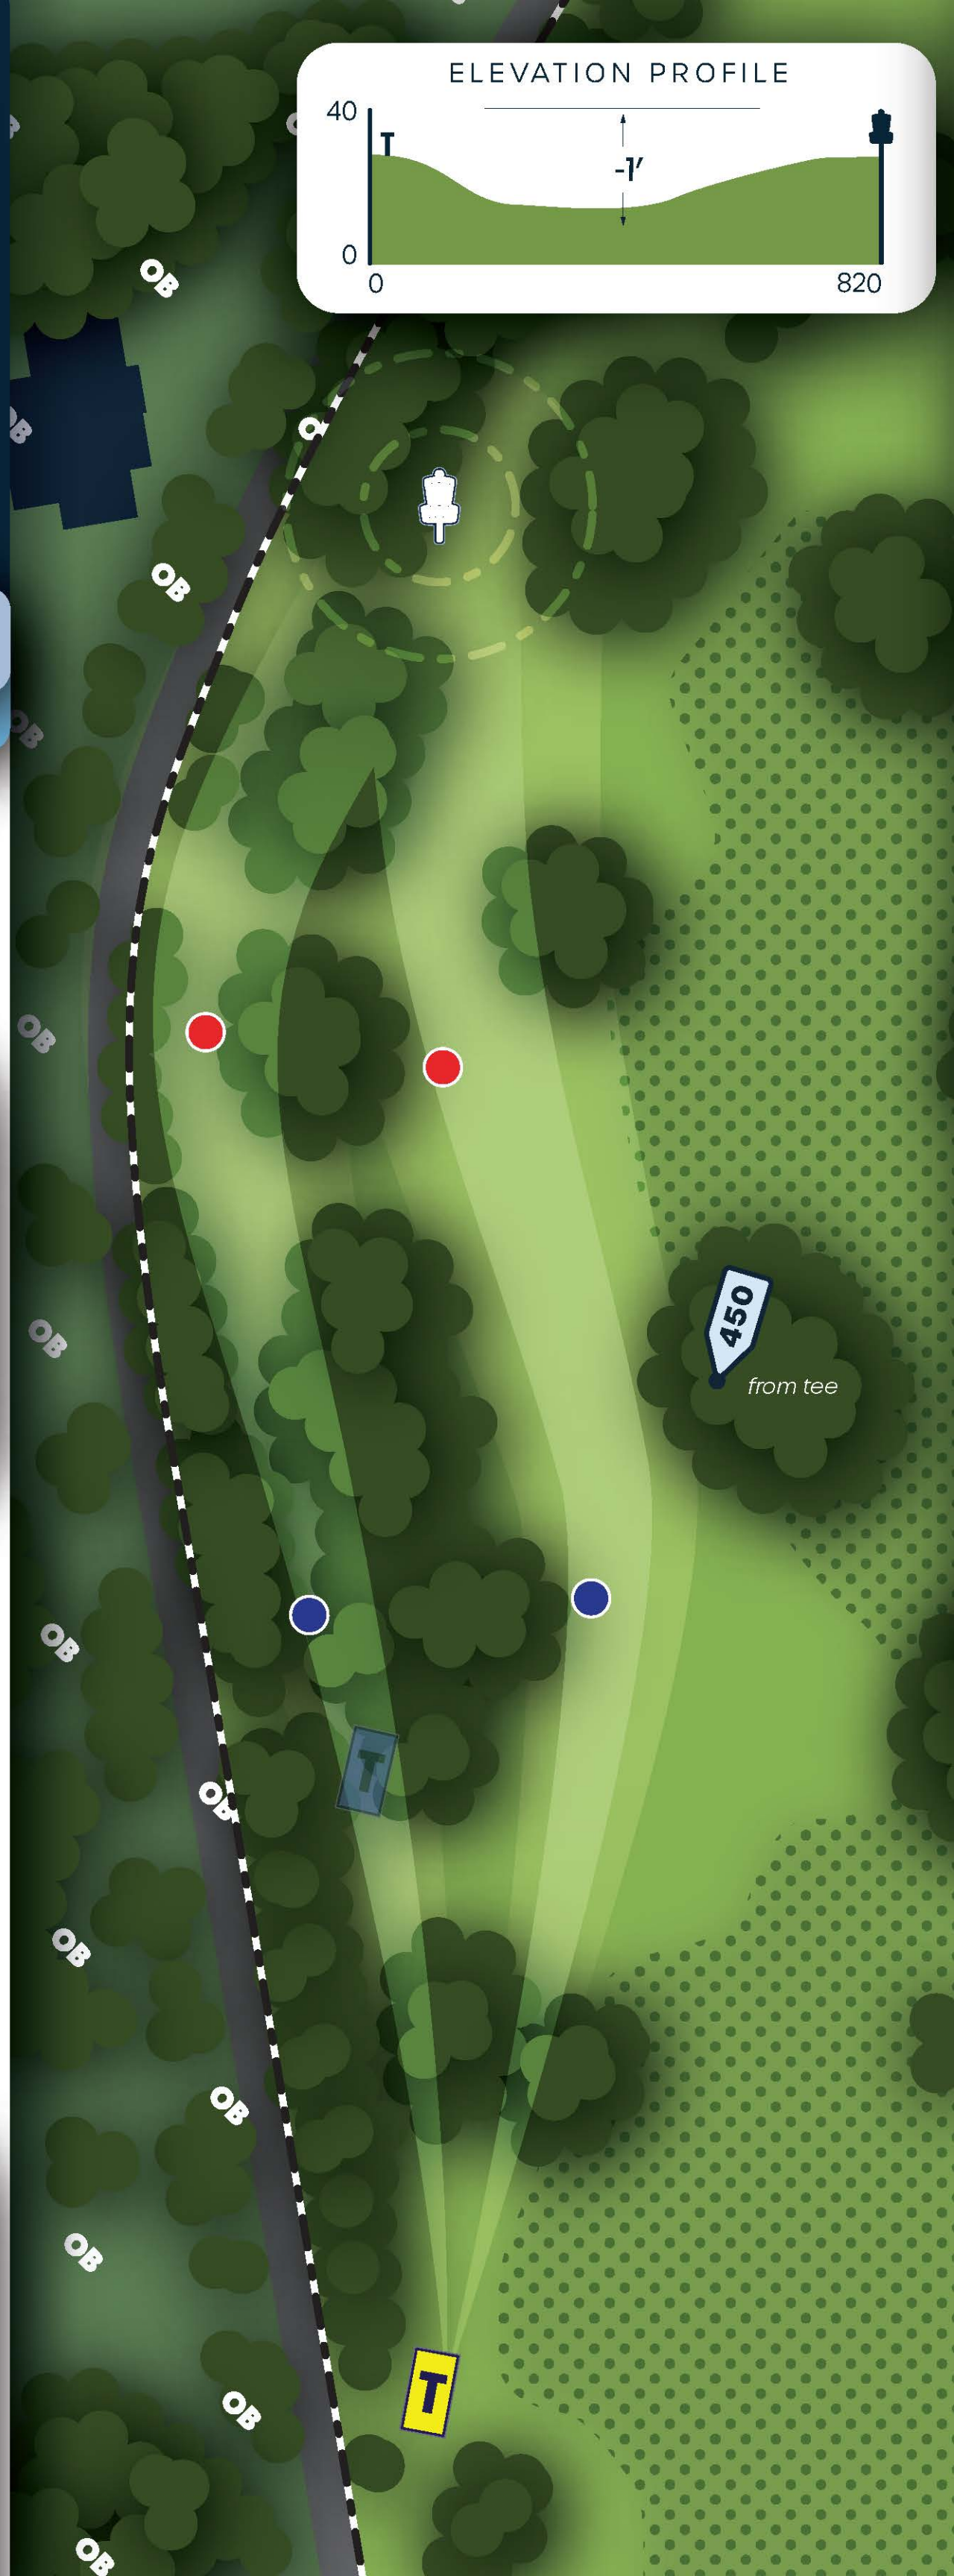

DISC SIDE of HEAVEN

12

MPO

PAR

4

Bushnell OFFICIAL

820

FEET

249.9 m

RULES & NOTES

OB: Fence along road left and beyond.

● – 500 ft. to pin.

● – 250 ft. to pin.

ELEVATION PROFILE