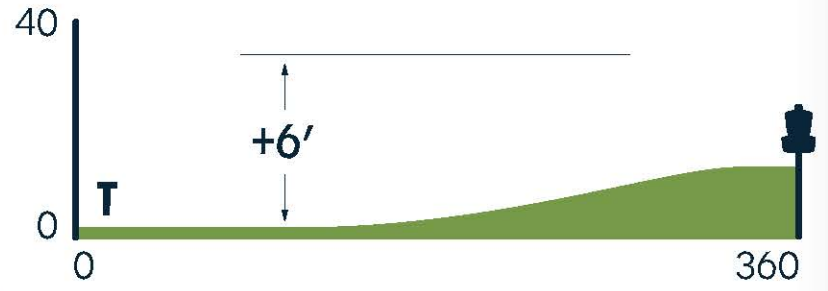

Bushnell OFFICIAL

765

FEET

233.2 m

 RULES & NOTES

OB: Water long/right of the green.

-  – 500 ft. to pin.
-  – 250 ft. to pin.

ELEVATION PROFILE

DISC SIDE of HEAVEN

5

MPO

FPO

PAR

3

Bushnell OFFICIAL

360

FEET

109.7 m

ELEVATION PROFILE

10

T

DISC SIDE of HEAVEN

7

FPO