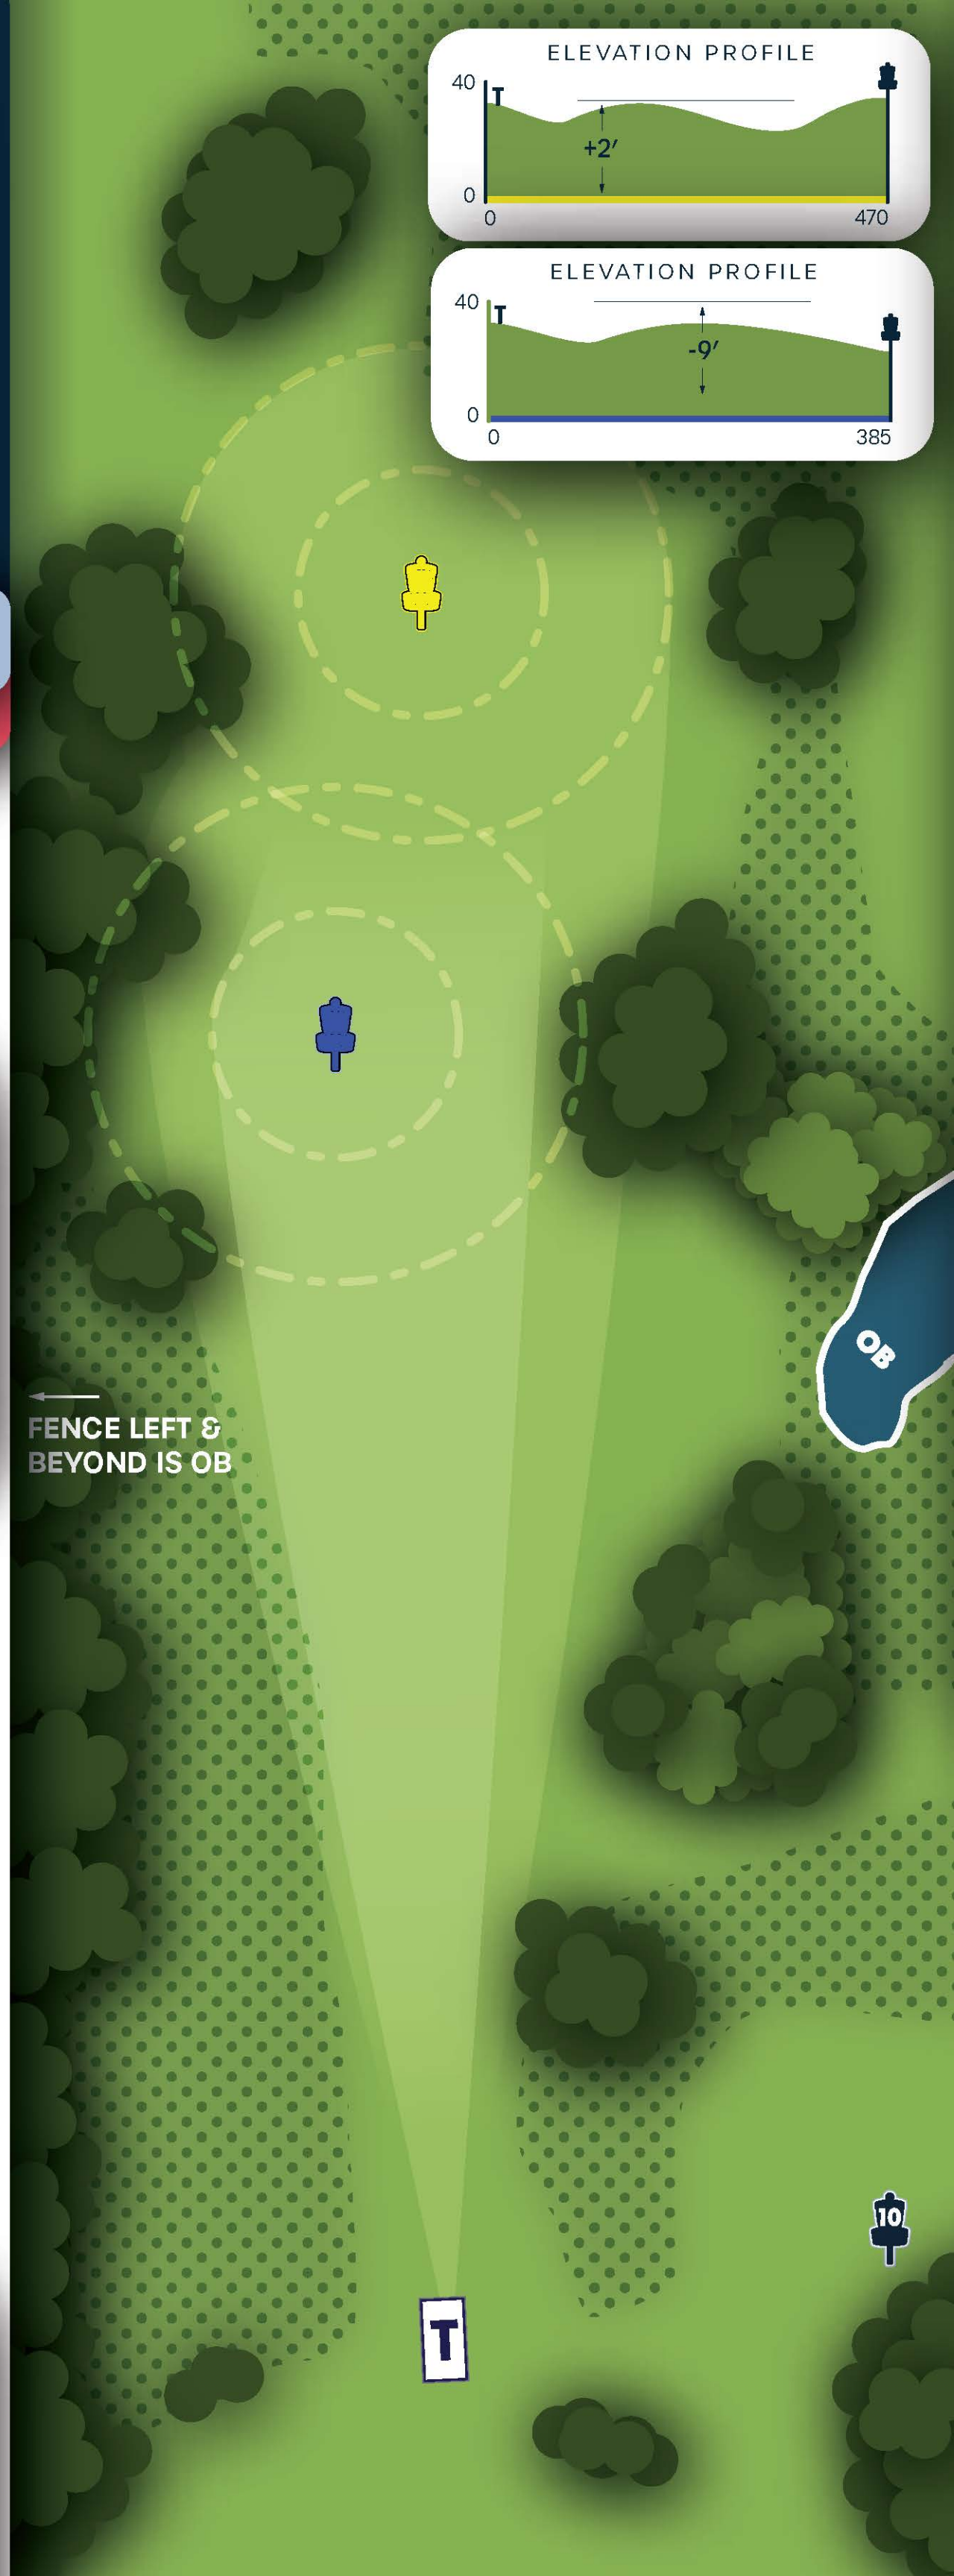

385

FEET

143.2 m

117.3 m

RULES & NOTES

OB: Marked pond right; Fence far left (not shown) and beyond.

DISC SIDE of HEAVEN

12