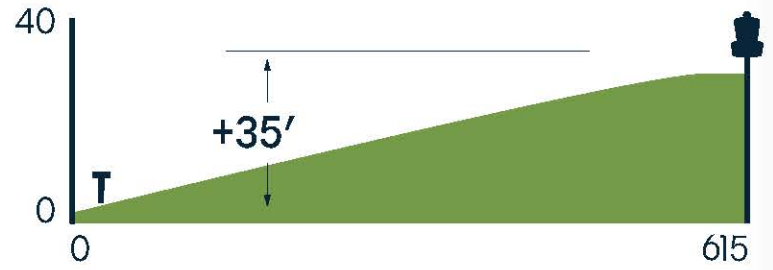

DISC SIDE of HEAVEN

16

FPO

PAR

4

Bushnell OFFICIAL

615

FEET

187.4 m

RULES & NOTES

OB: Marked area left; Fence along road long and beyond.

ELEVATION PROFILE