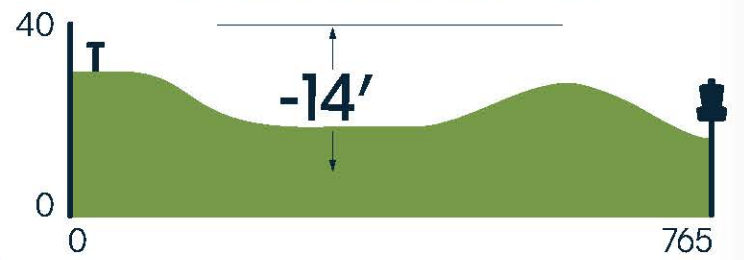

Bushnell OFFICIAL

765

FEET

233.2 m

 RULES & NOTES

OB: Water long/right of the green.

-  – 500 ft. to pin.
-  – 250 ft. to pin.

ELEVATION PROFILE