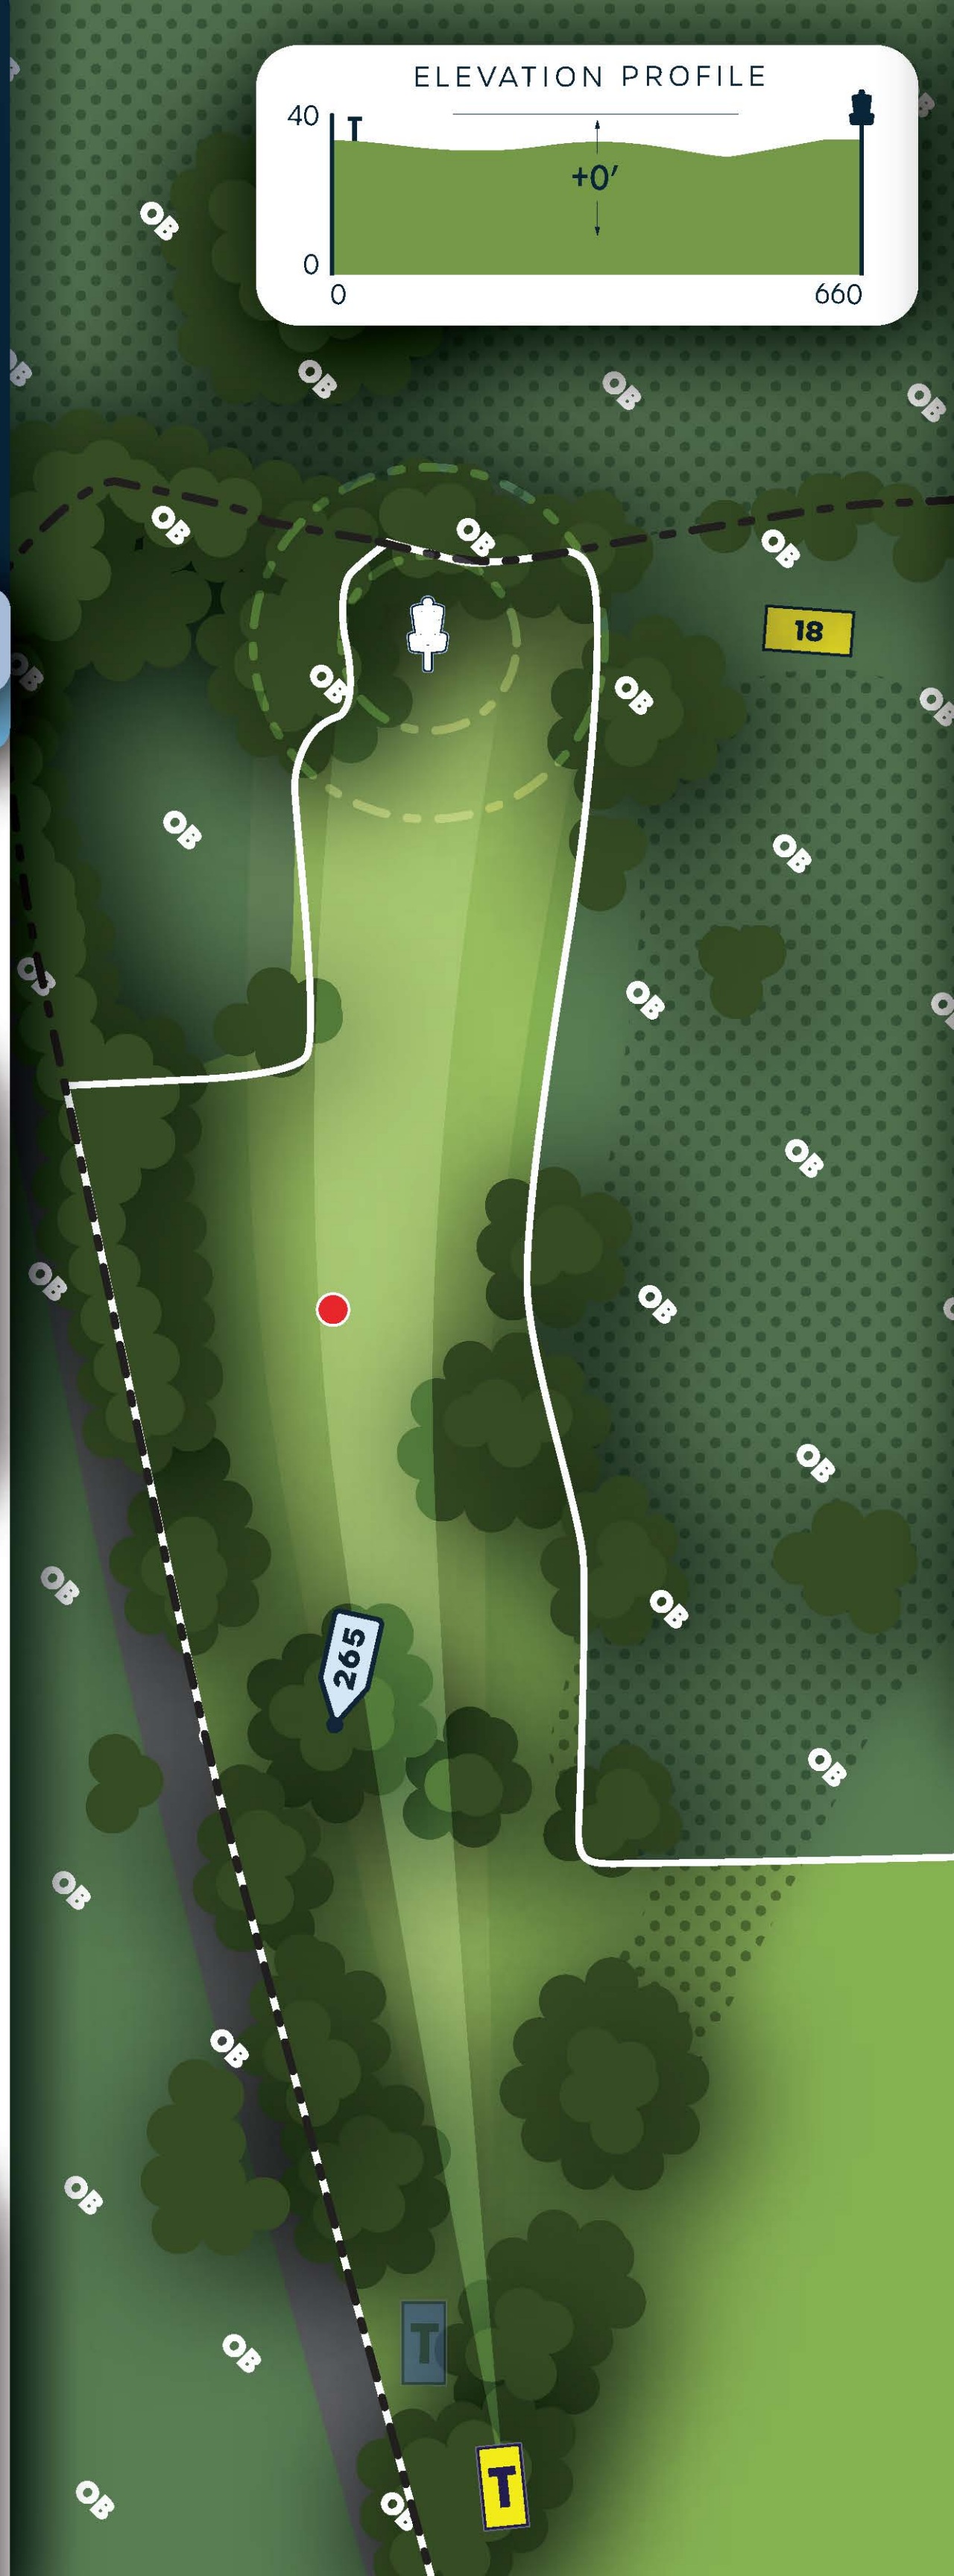

4

Bushnell OFFICIAL

660

FEET

201.2 m

RULES & NOTES

OB: Fence left along road and beyond; Painted line left, right, long and beyond.

● - 250 ft. to pin.