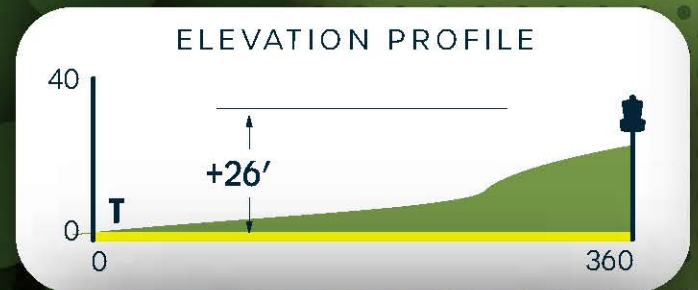

Bushnell OFFICIAL

520

FEET

158.5 m

RULES & NOTES

OB: Pond; Marked gap crossing the fairway.

ELEVATION PROFILE

DISC SIDE of HEAVEN

FEET

109.7 m

109.7 m

DISC SIDE of HEAVEN

3

MPO

FPO

PAR