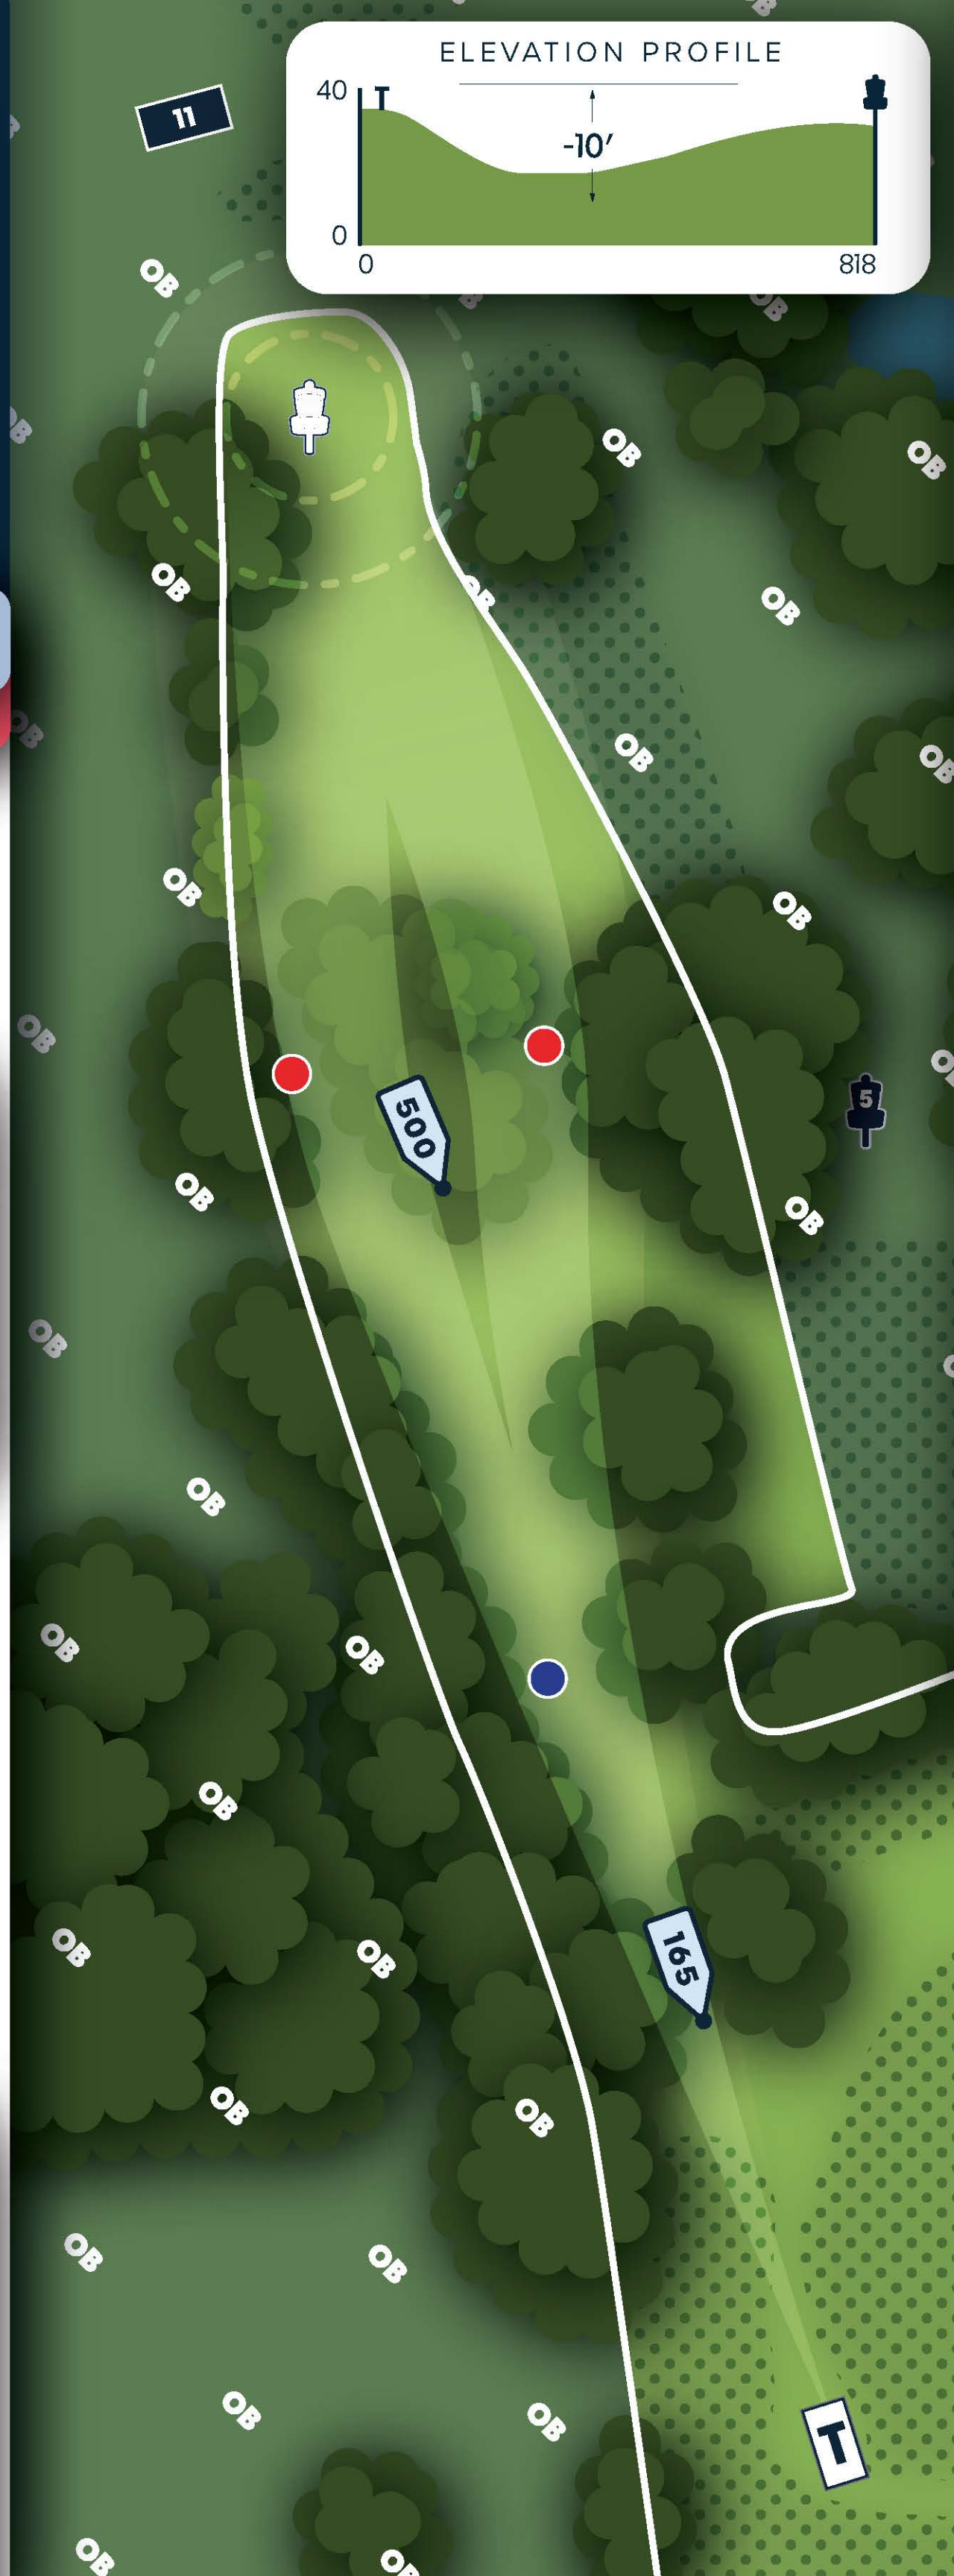

RULES & NOTES

HAZARD: Marked area surrounding tree cluster left of the green.

DISC SIDE of HEAVEN

10

MPO

FPO

PAR

4

5

Bushnell OFFICIAL

818

FEET

249.3 m

RULES & NOTES

OB: Maked line left and beyond;
Marked line right/surrounding
green and beyond.

- – 500 ft. to pin.
- – 250 ft. to pin.