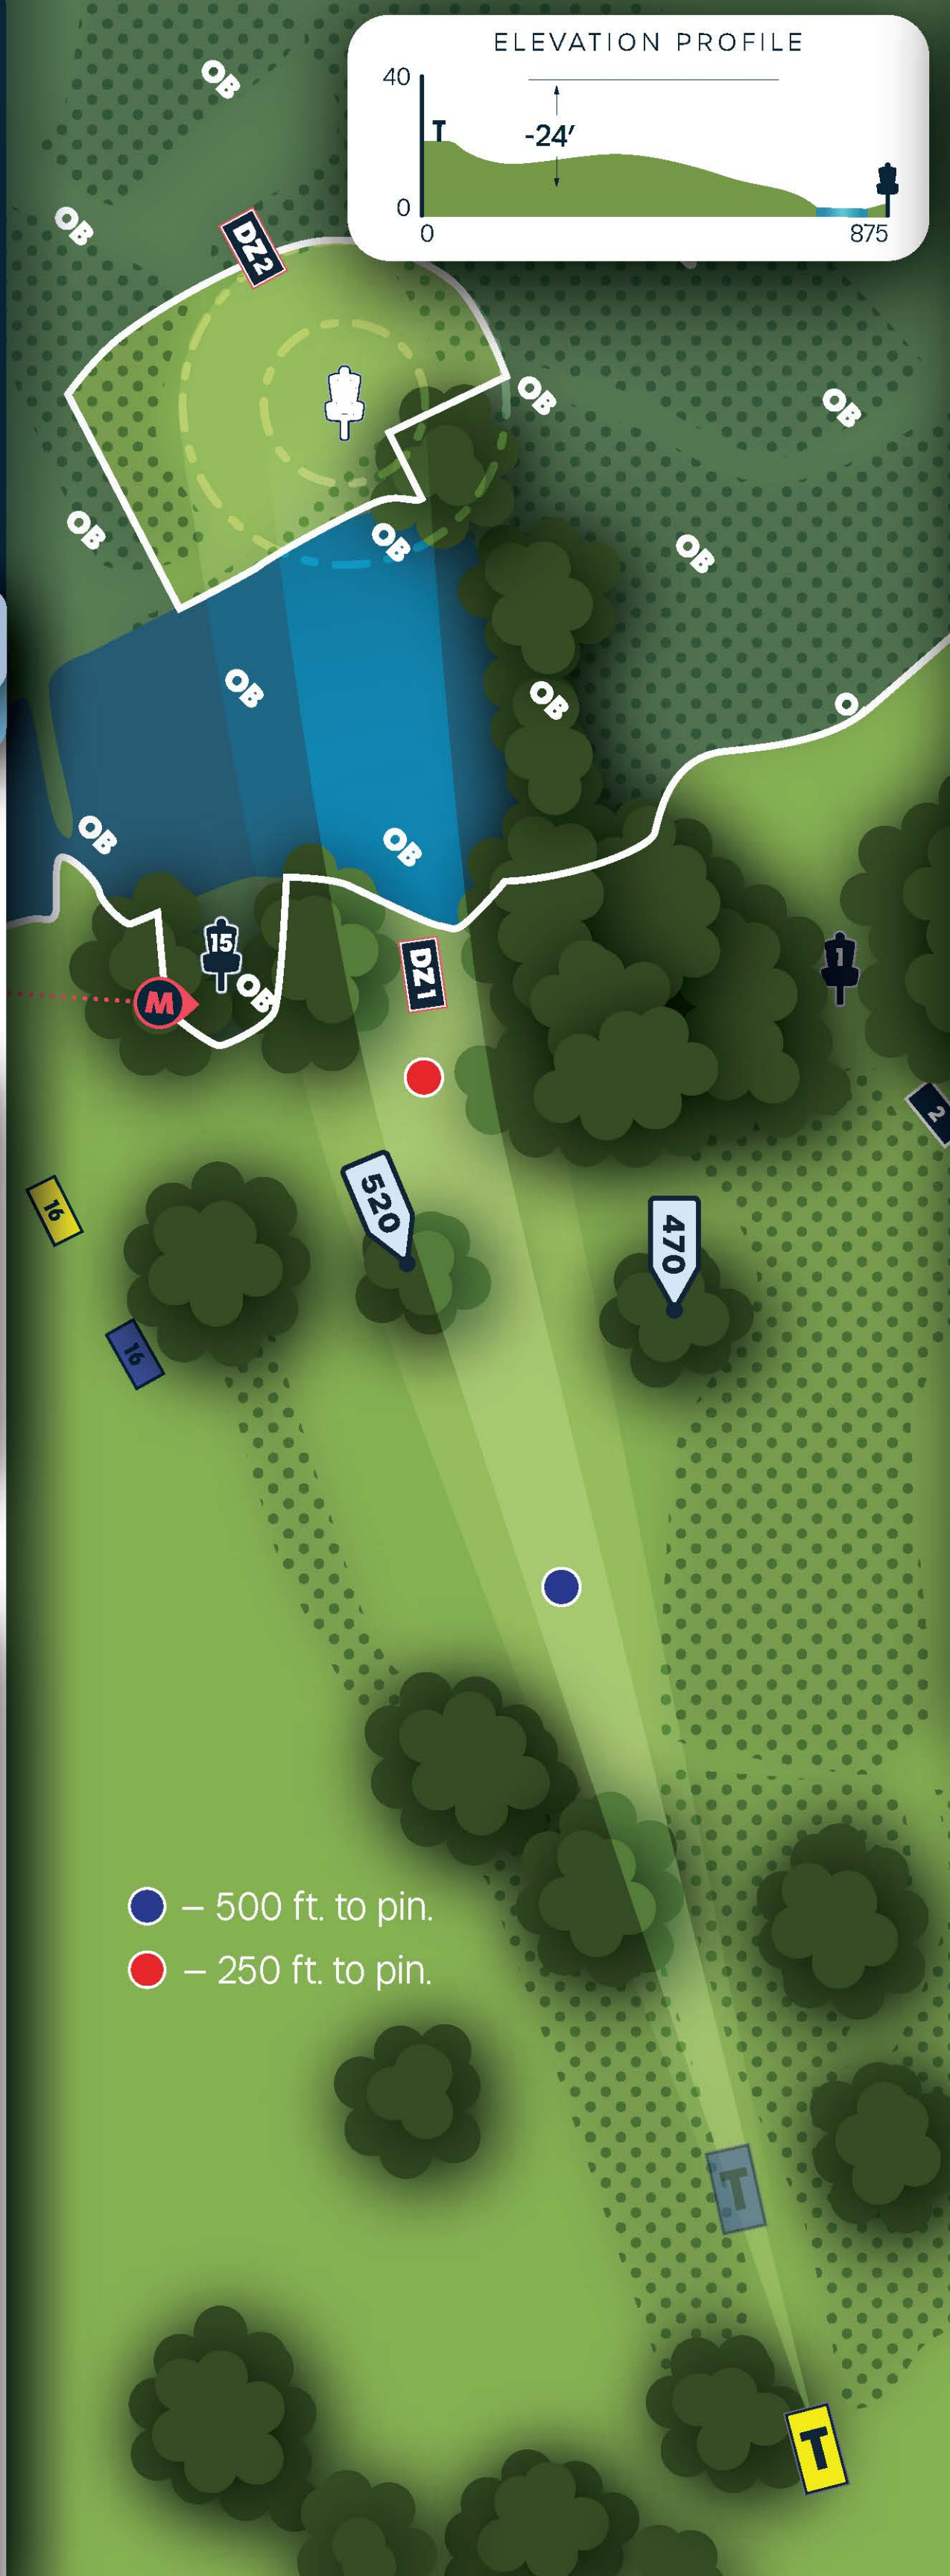

DISC SIDE of HEAVEN

14

MPO

PAR

5

Bushnell OFFICIAL

875
FEET

266.7 m

RULES & NOTES

OB: Marked line at water's edge, surrounding the green of hole 15 and beyond; All area outside of marked ISLAND GREEN across the pond.

DROP ZONES: After any throw from short of the pond coming to rest OB, proceed to DZ1 +1 penalty throw. After any throw from DZ1 coming to rest OB proceed to DZ2 +1 penalty throw. Standard OB rules apply on all throws from DZ2 or the ISLAND GREEN.

MANDATORY: Discs must not enter restricted plane left of the tree. If MANDO is missed, proceed to Drop zone 1 (+1 penalty throw).