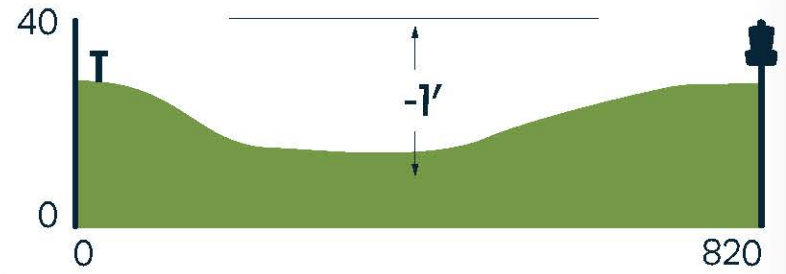

DISC SIDE of HEAVEN

12

MPO

PAR

4

Bushnell OFFICIAL

820

FEET

249.9 m

RULES & NOTES

OB: Fence along road left and beyond.

● – 500 ft. to pin.

● – 250 ft. to pin.

ELEVATION PROFILE