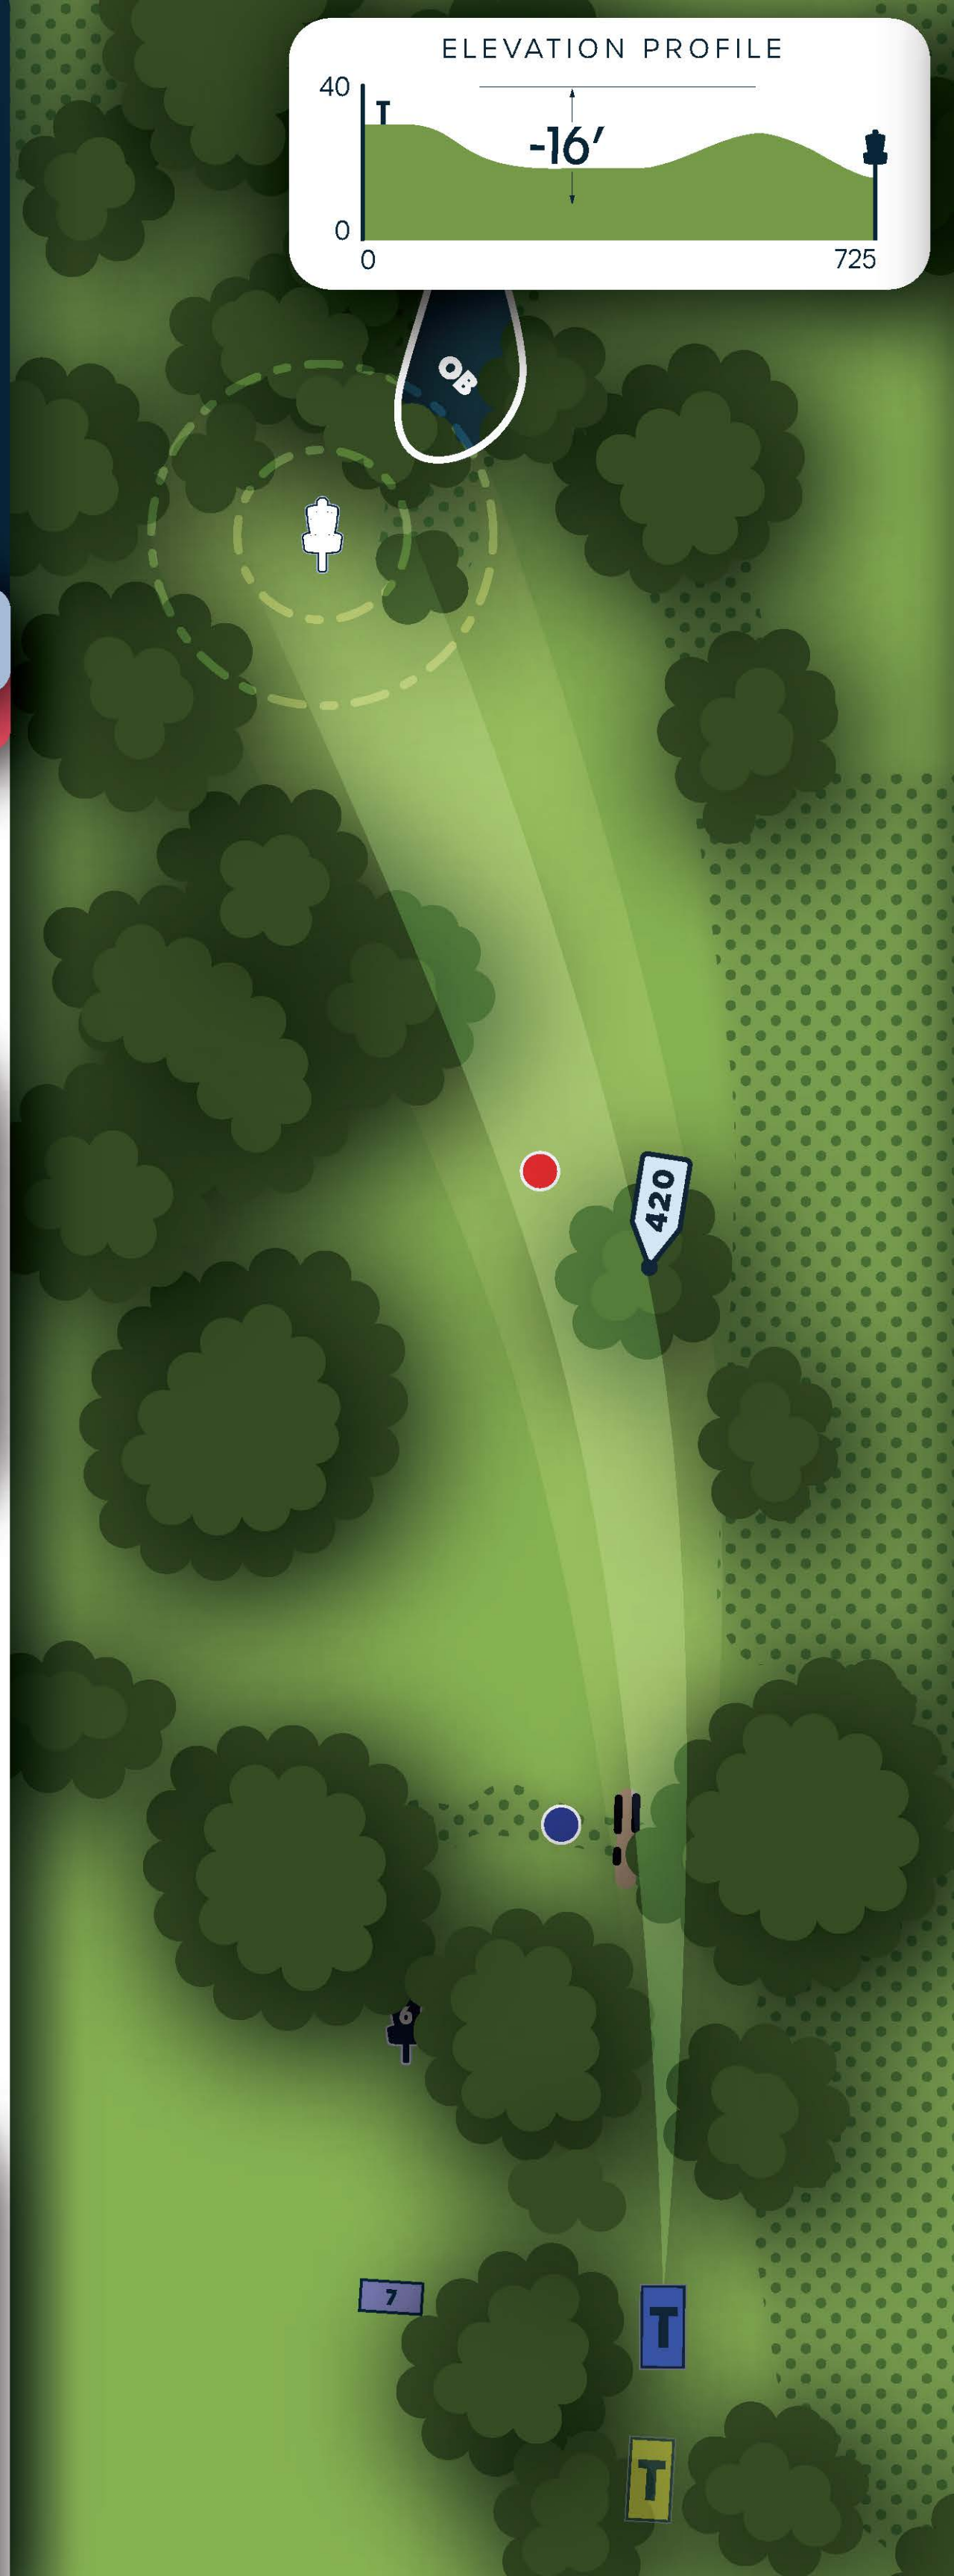

DISC SIDE of HEAVEN

4

FPO

PAR

5

Bushnell OFFICIAL

725

FEET

221 m

RULES & NOTES

OB: Water long/right of the green.

- 500 ft. to pin.
- 250 ft. to pin.

ELEVATION PROFILE