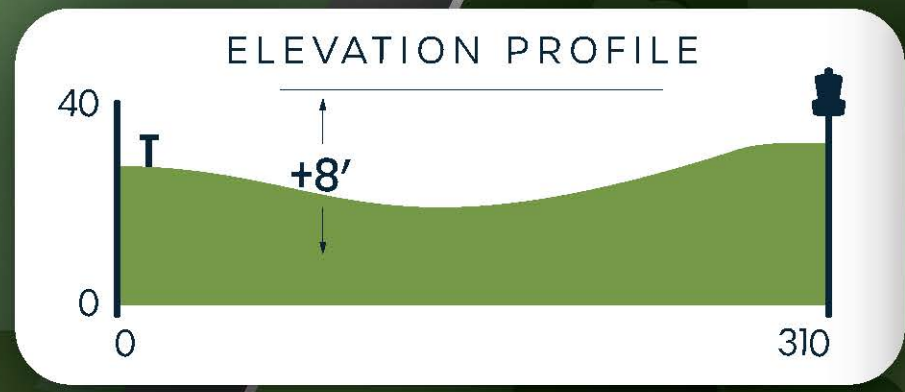

3

Bushnell OFFICIAL

310

FEET

94.5 m

RULES & NOTES

OB: Fence along road left and beyond.

DISC SIDE of HEAVEN