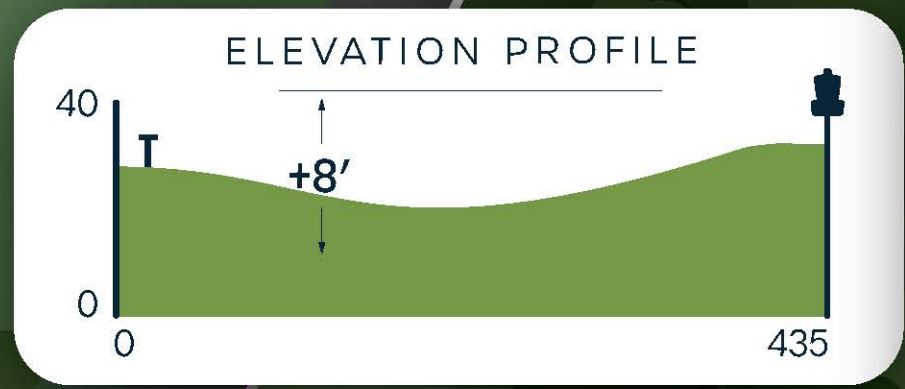

13

MPO

PAR

3

Bushnell OFFICIAL

435

FEET

132.6 m

RULES & NOTES

OB: Fence along road left and beyond.

DISC SIDE of HEAVEN

14

FPO

PAR

5

Bushnell OFFICIAL