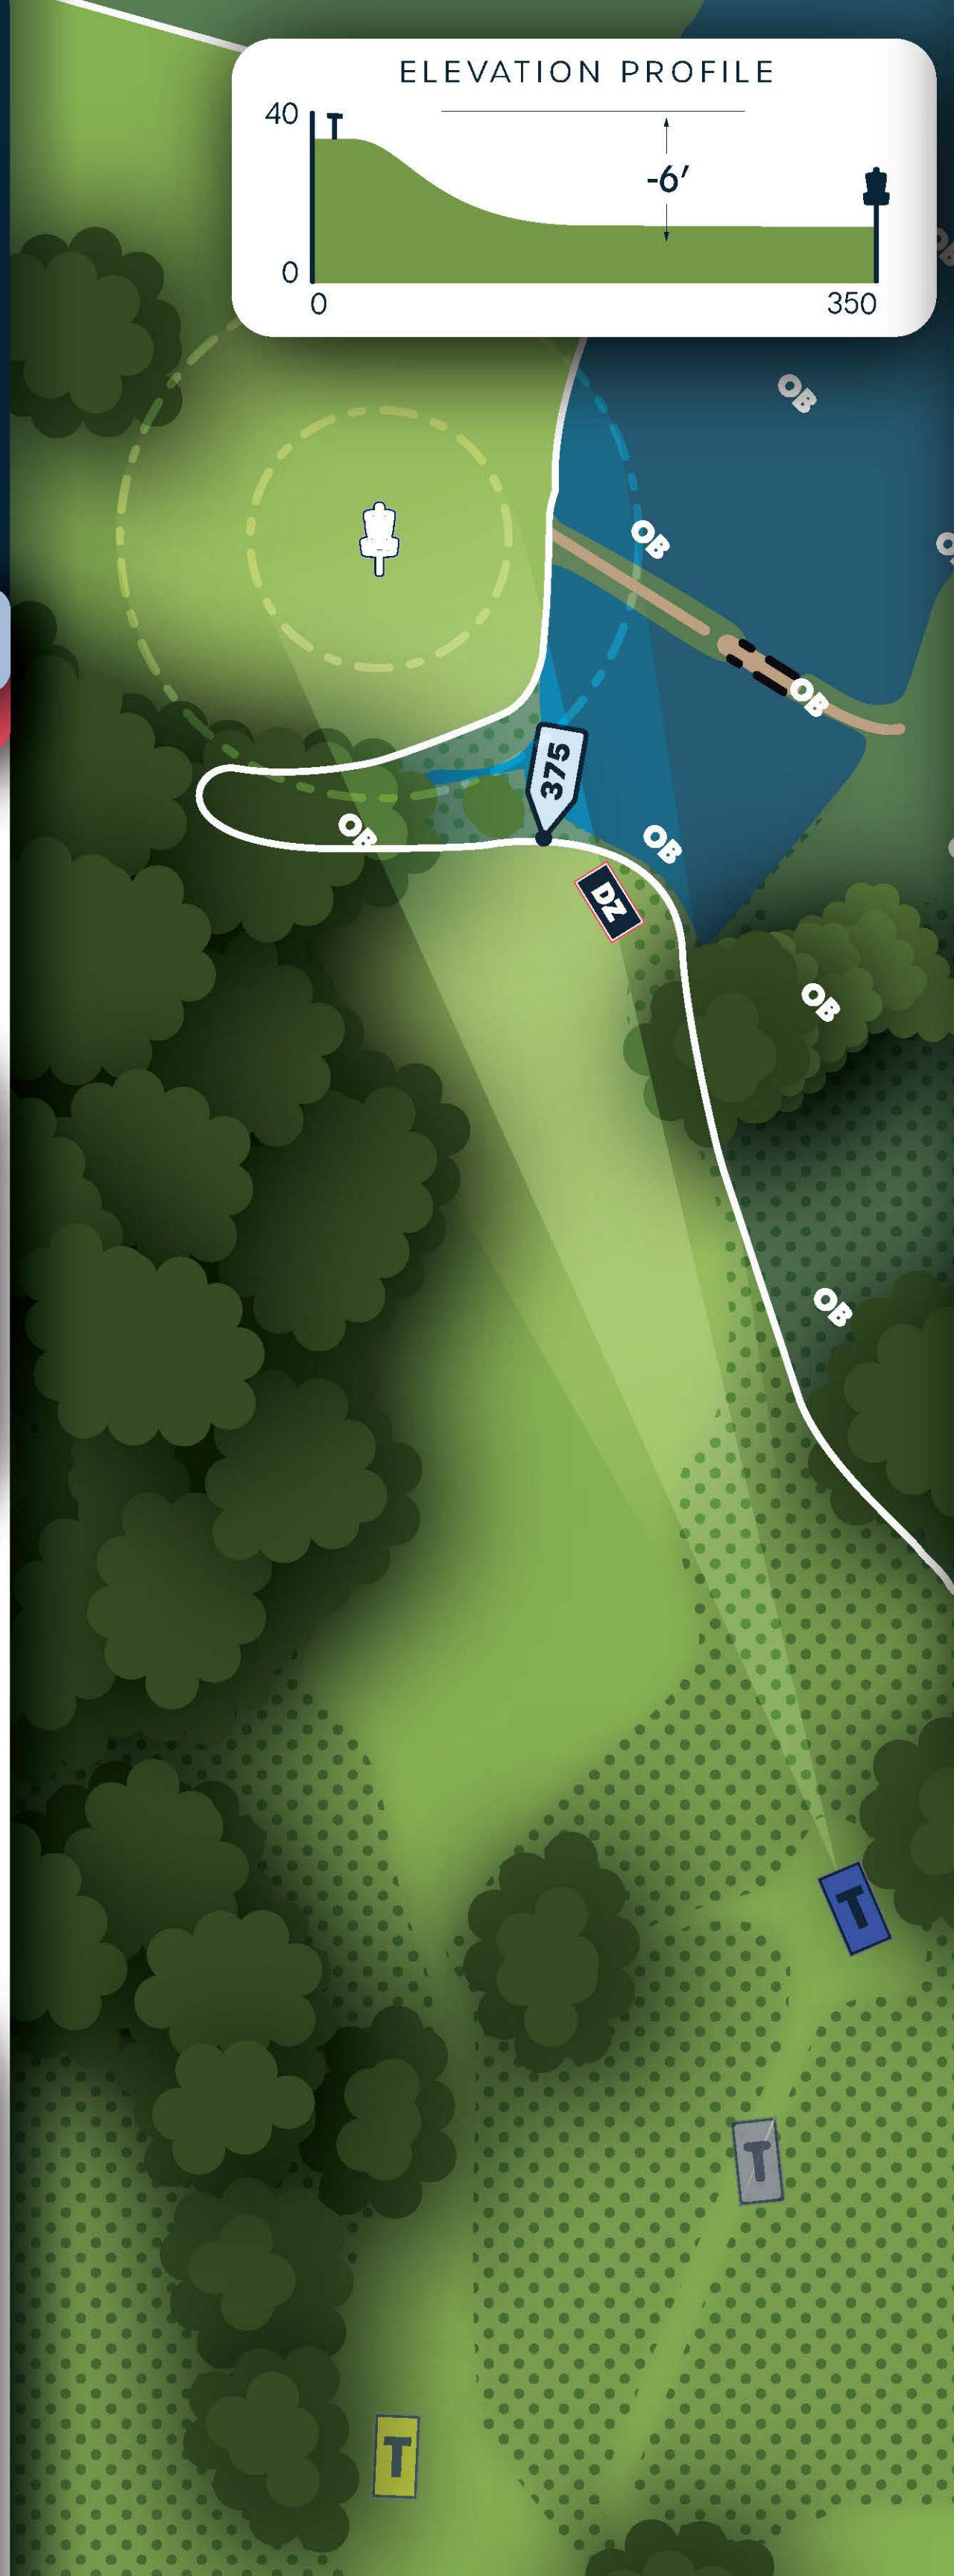

DISC SIDE of HEAVEN

18

FPO

PAR

3

Bushnell OFFICIAL

350

FEET

106.7 m

RULES & NOTES

OB: Marked gap crossing fairway short of the green; Pond; Marked line right and beyond.

DROP ZONE: After any tee shot landing OB, player must proceed to DZ +1 penalty throw. Standard OB rules apply on all subsequent throws.

ELEVATION PROFILE