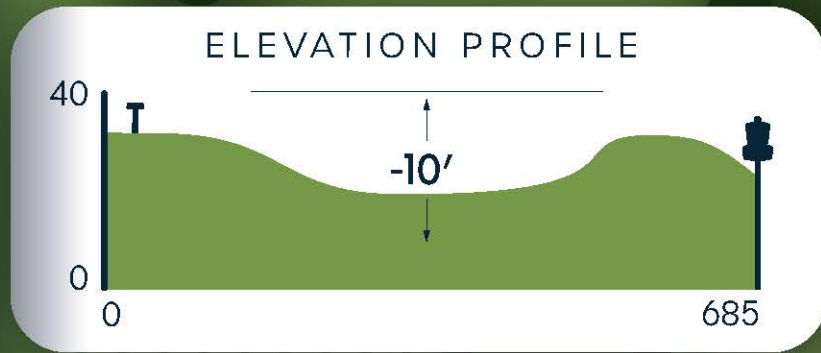

DISC SIDE of HEAVEN

7

MPO

PAR

4

Bushnell OFFICIAL

685

FEET

208.8 m

RULES & NOTES

OB: Marked gap crossing the fairway.