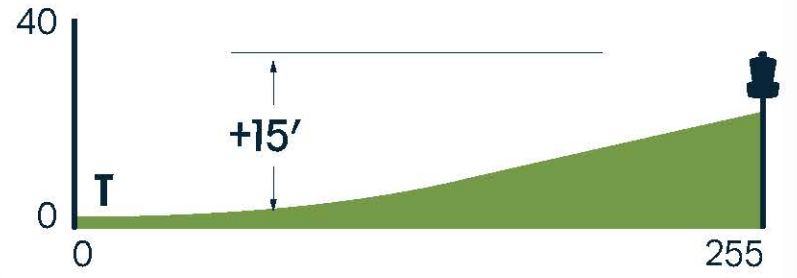

3

 Bushnell OFFICIAL

255

FEET

77.7 m

ELEVATION PROFILE

DISC SIDE of HEAVEN

8

MPO

PAR

3

 Bushnell OFFICIAL

353

FEET

107.6 m

DISC SIDE of HEAVEN