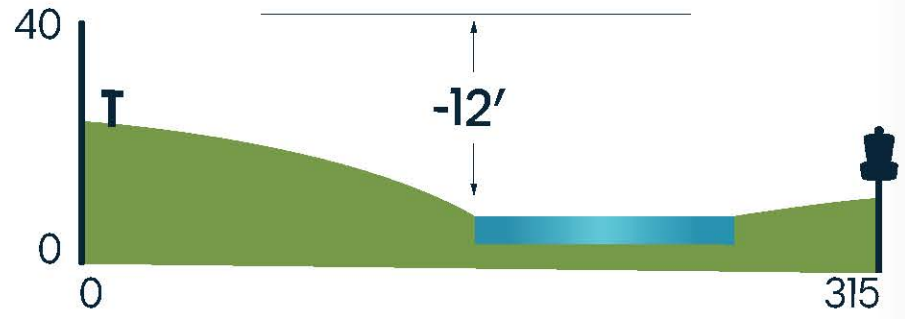

DISC SIDE of HEAVEN

15

MPO

PAR

3

Bushnell OFFICIAL

315

FEET

96.0 m

RULES & NOTES

OB: All area outside of marked ISLAND GREEN, defined by wooden wall and water's edge (string).

DROP ZONE: Any throw from the tee must come to rest safe on the ISLAND GREEN in order to mark a lie on the island. After any throw from the tee coming to rest OB, player must proceed to DZ +1 penalty throw. Standard OB rules apply on all subsequent throws.

ELEVATION PROFILE