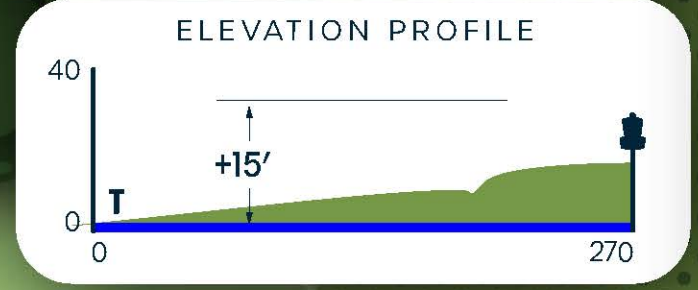

Bushnell OFFICIAL

520

FEET

158.5 m

RULES & NOTES

OB: Pond; Marked gap crossing the fairway.

ELEVATION PROFILE

DISC SIDE of HEAVEN

FEET

109.7 m

109.7 m

DISC SIDE of HEAVEN

3

MPO

FPO

PAR