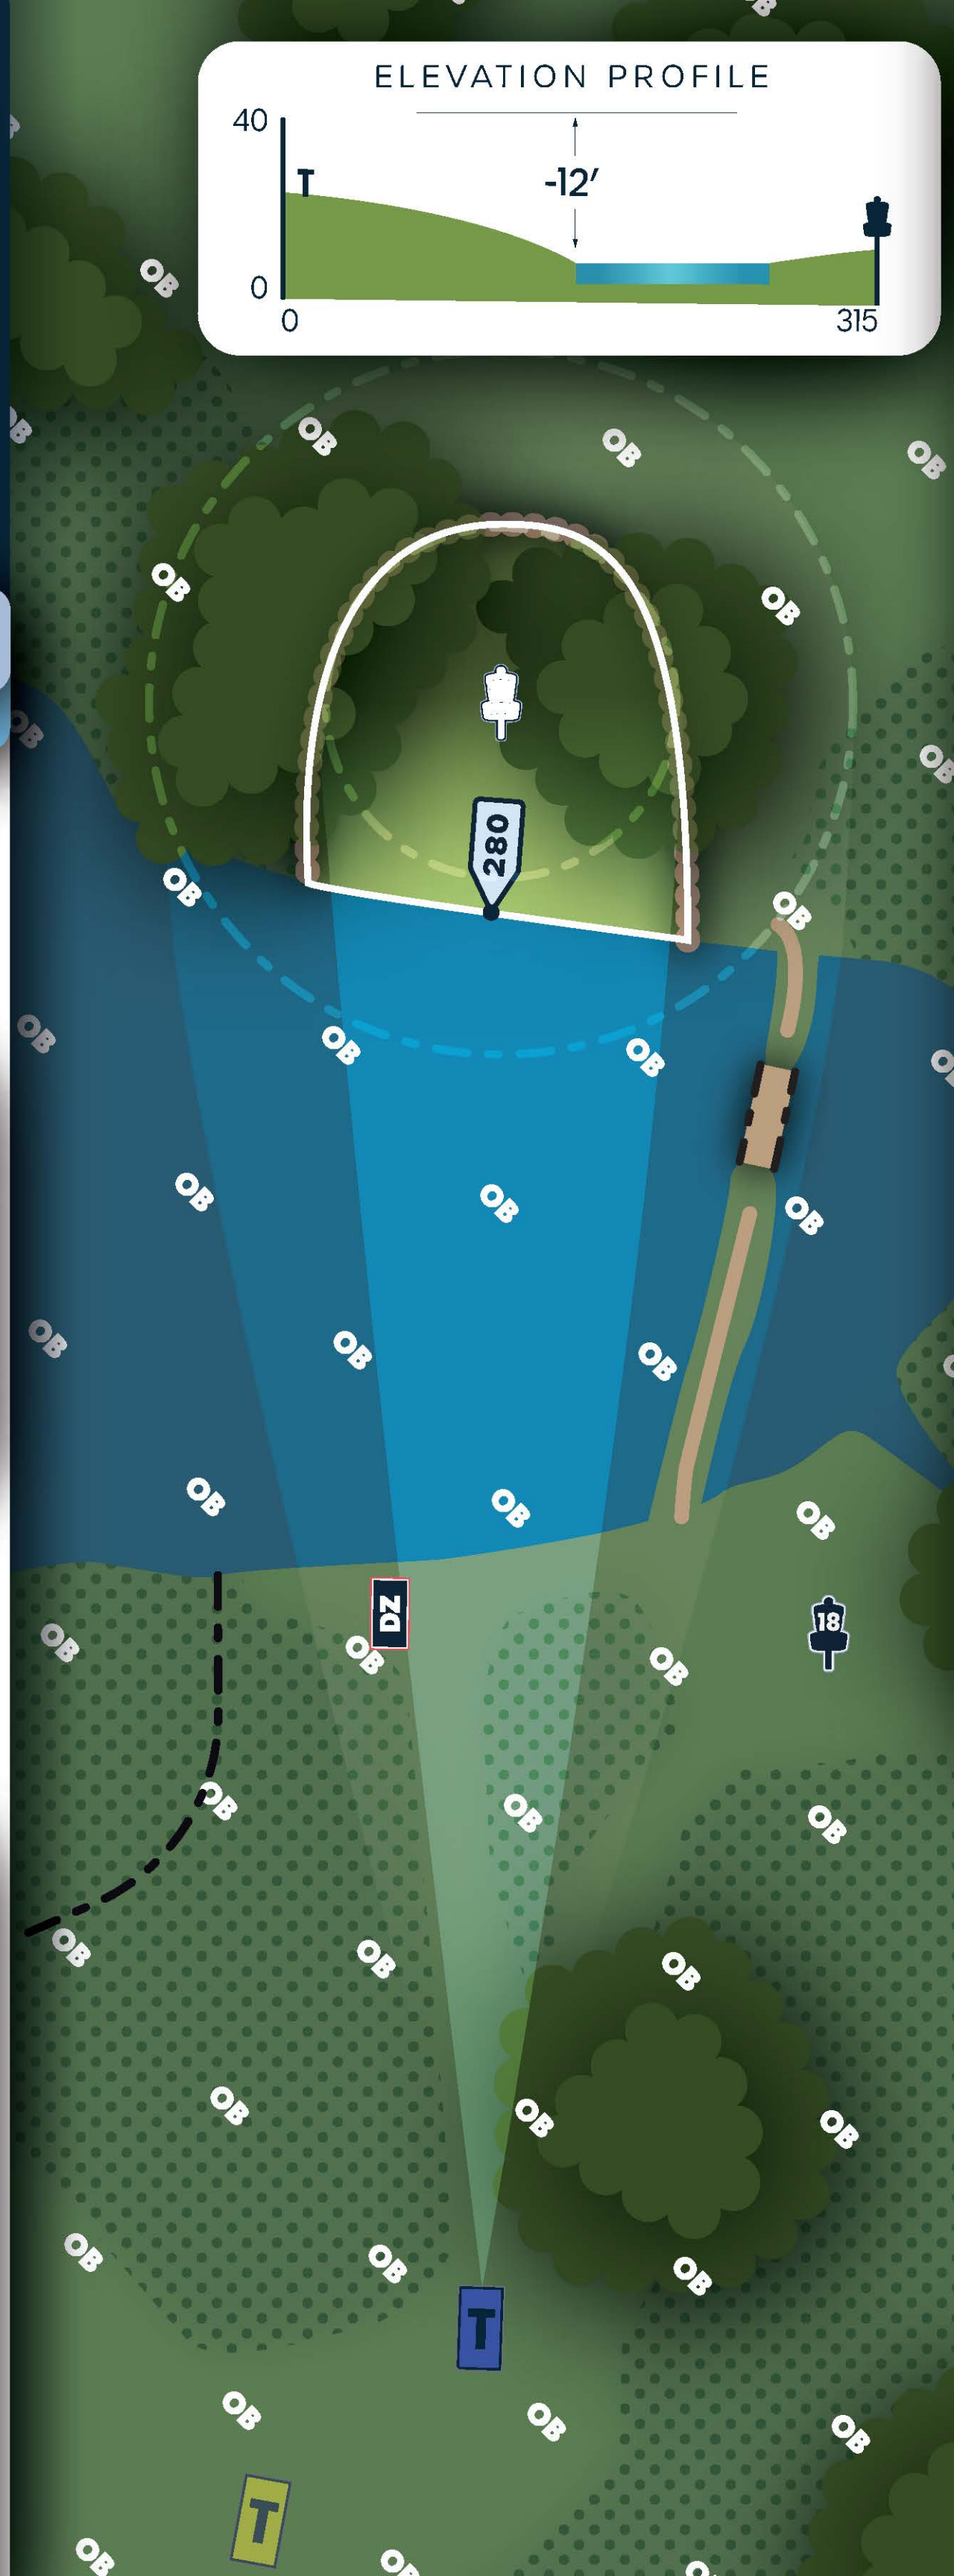

DISC SIDE of HEAVEN

15

MPO

PAR

3

Bushnell OFFICIAL

315

FEET

96.0 m

RULES & NOTES

OB: All area outside of marked ISLAND GREEN, defined by wooden wall and water's edge (string).

DROP ZONE: Any throw from the tee must come to rest safe on the ISLAND GREEN in order to mark a lie on the island. After any throw from the tee coming to rest OB, player must proceed to DZ +1 penalty throw. Standard OB rules apply on all subsequent throws.

ELEVATION PROFILE