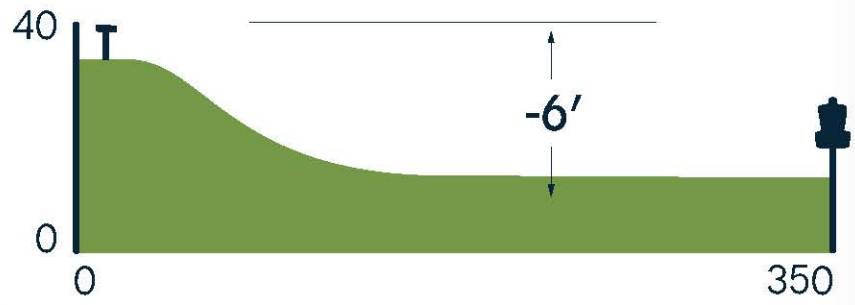

DISC SIDE of HEAVEN

18

FPO

PAR

3

Bushnell OFFICIAL

350

FEET

106.7 m

RULES & NOTES

OB: Marked gap crossing fairway short of the green; Pond; Marked line right and beyond.

DROP ZONE: After any tee shot landing OB, player must proceed to DZ +1 penalty throw. Standard OB rules apply on all subsequent throws.

ELEVATION PROFILE