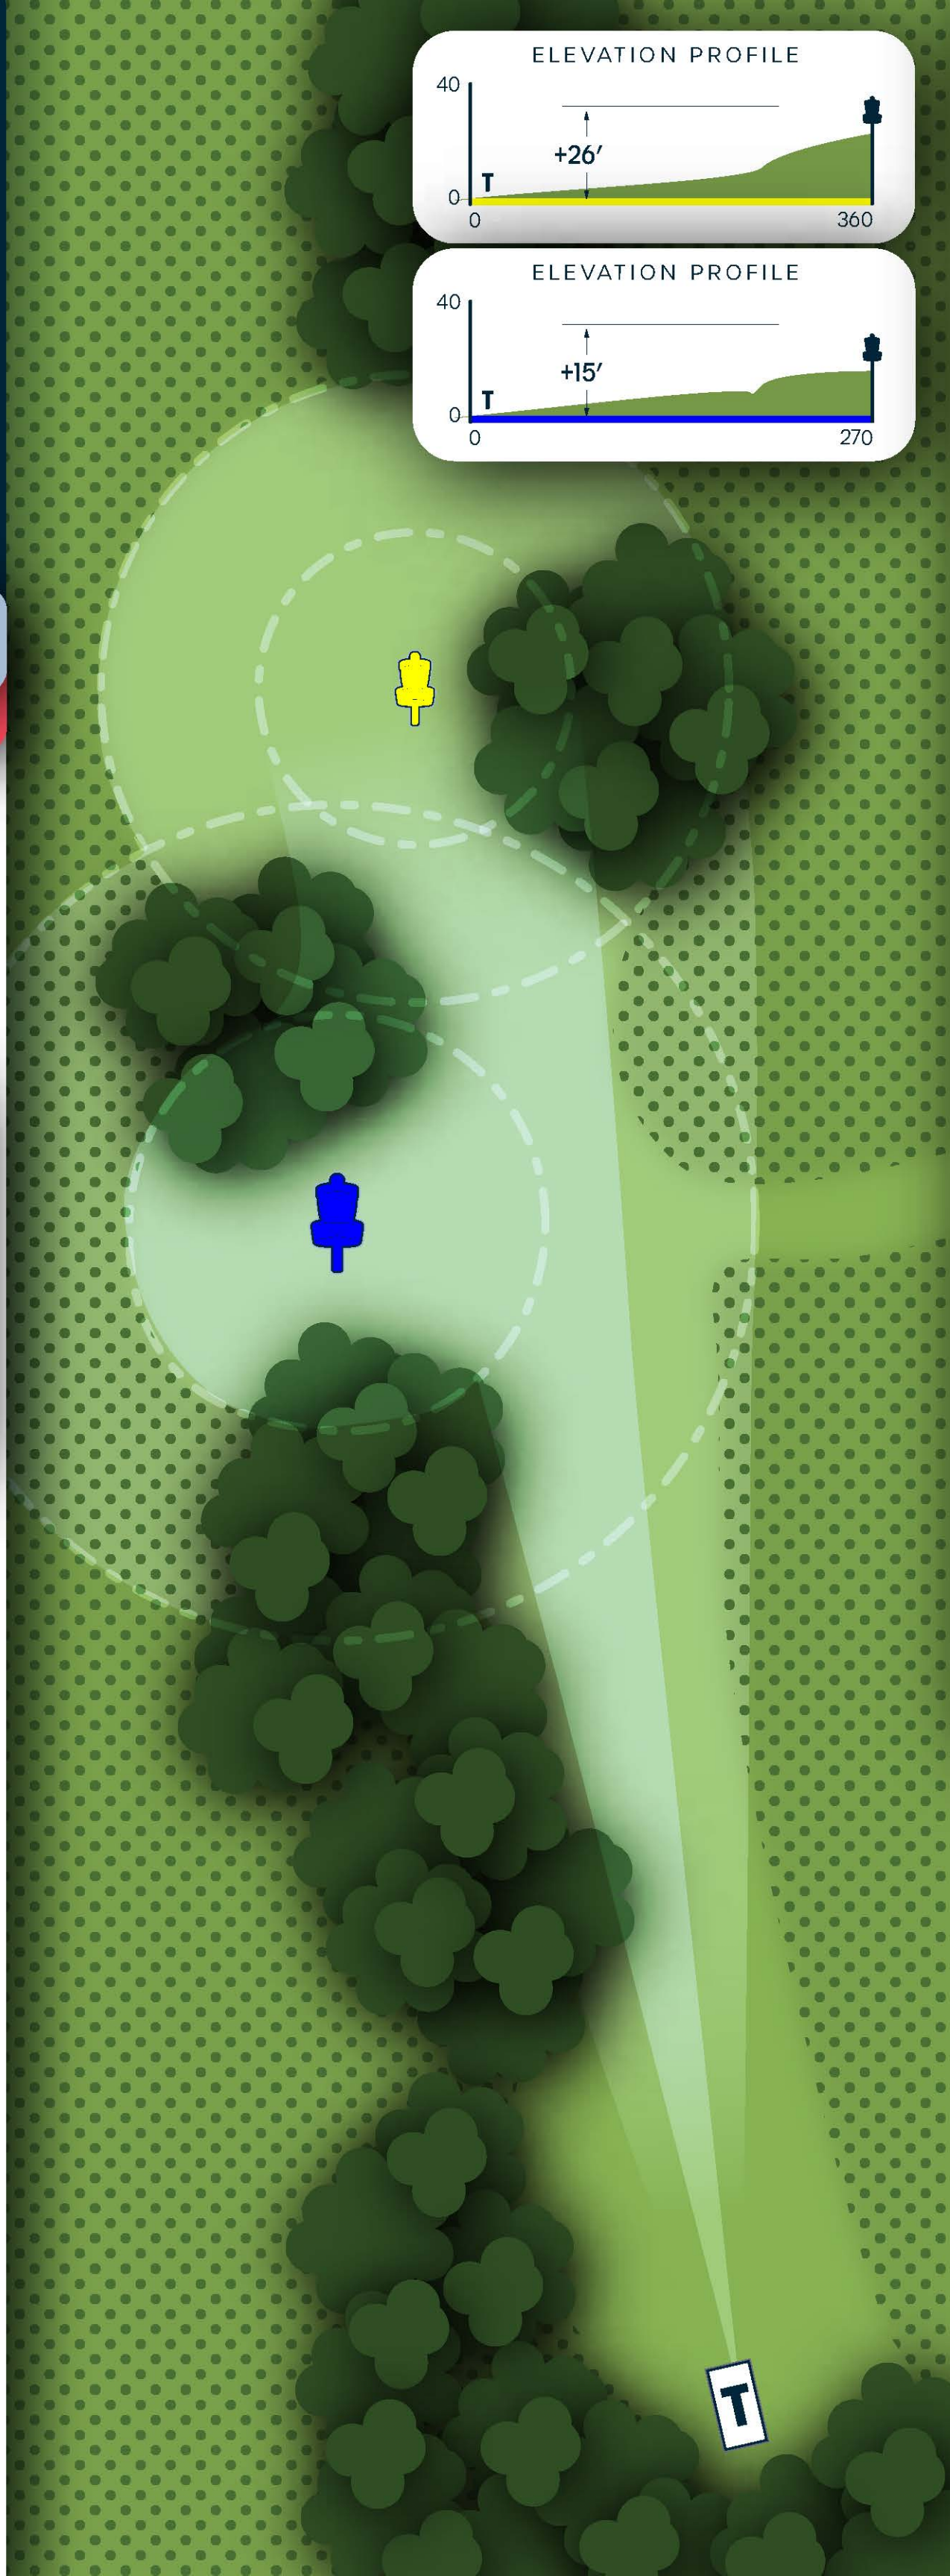

DISC SIDE of HEAVEN

2

MPO

FPO

PAR

3

Bushnell OFFICIAL

360

270

FEET

109.7 m

109.7 m