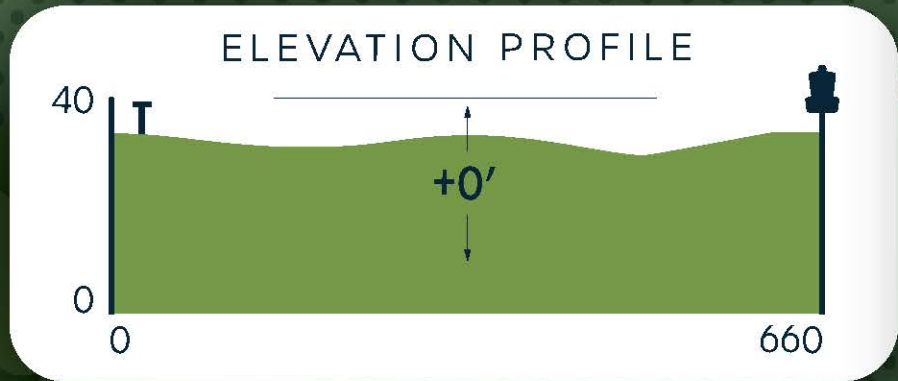

4

Bushnell OFFICIAL

660

FEET

201.2 m

RULES & NOTES

OB: Fence left along road and beyond; Painted line left, right, long and beyond.

● - 250 ft. to pin.

DISC SIDE of HEAVEN

18

FPO

PAR

3

Bushnell OFFICIAL

350

FEET