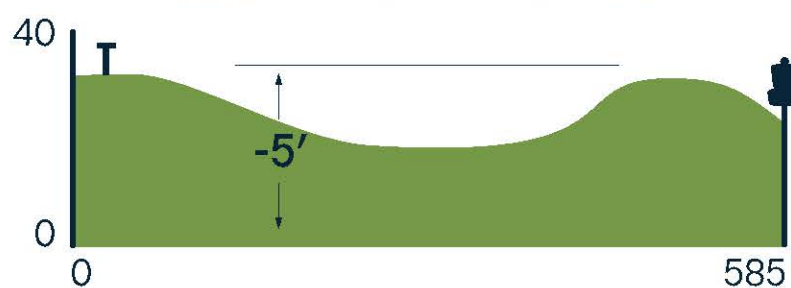

DISC SIDE of HEAVEN

7

FPO

PAR

4

Bushnell OFFICIAL

585

FEET

178.3 m

RULES & NOTES

OB: Marked gap crossing the fairway.

ELEVATION PROFILE