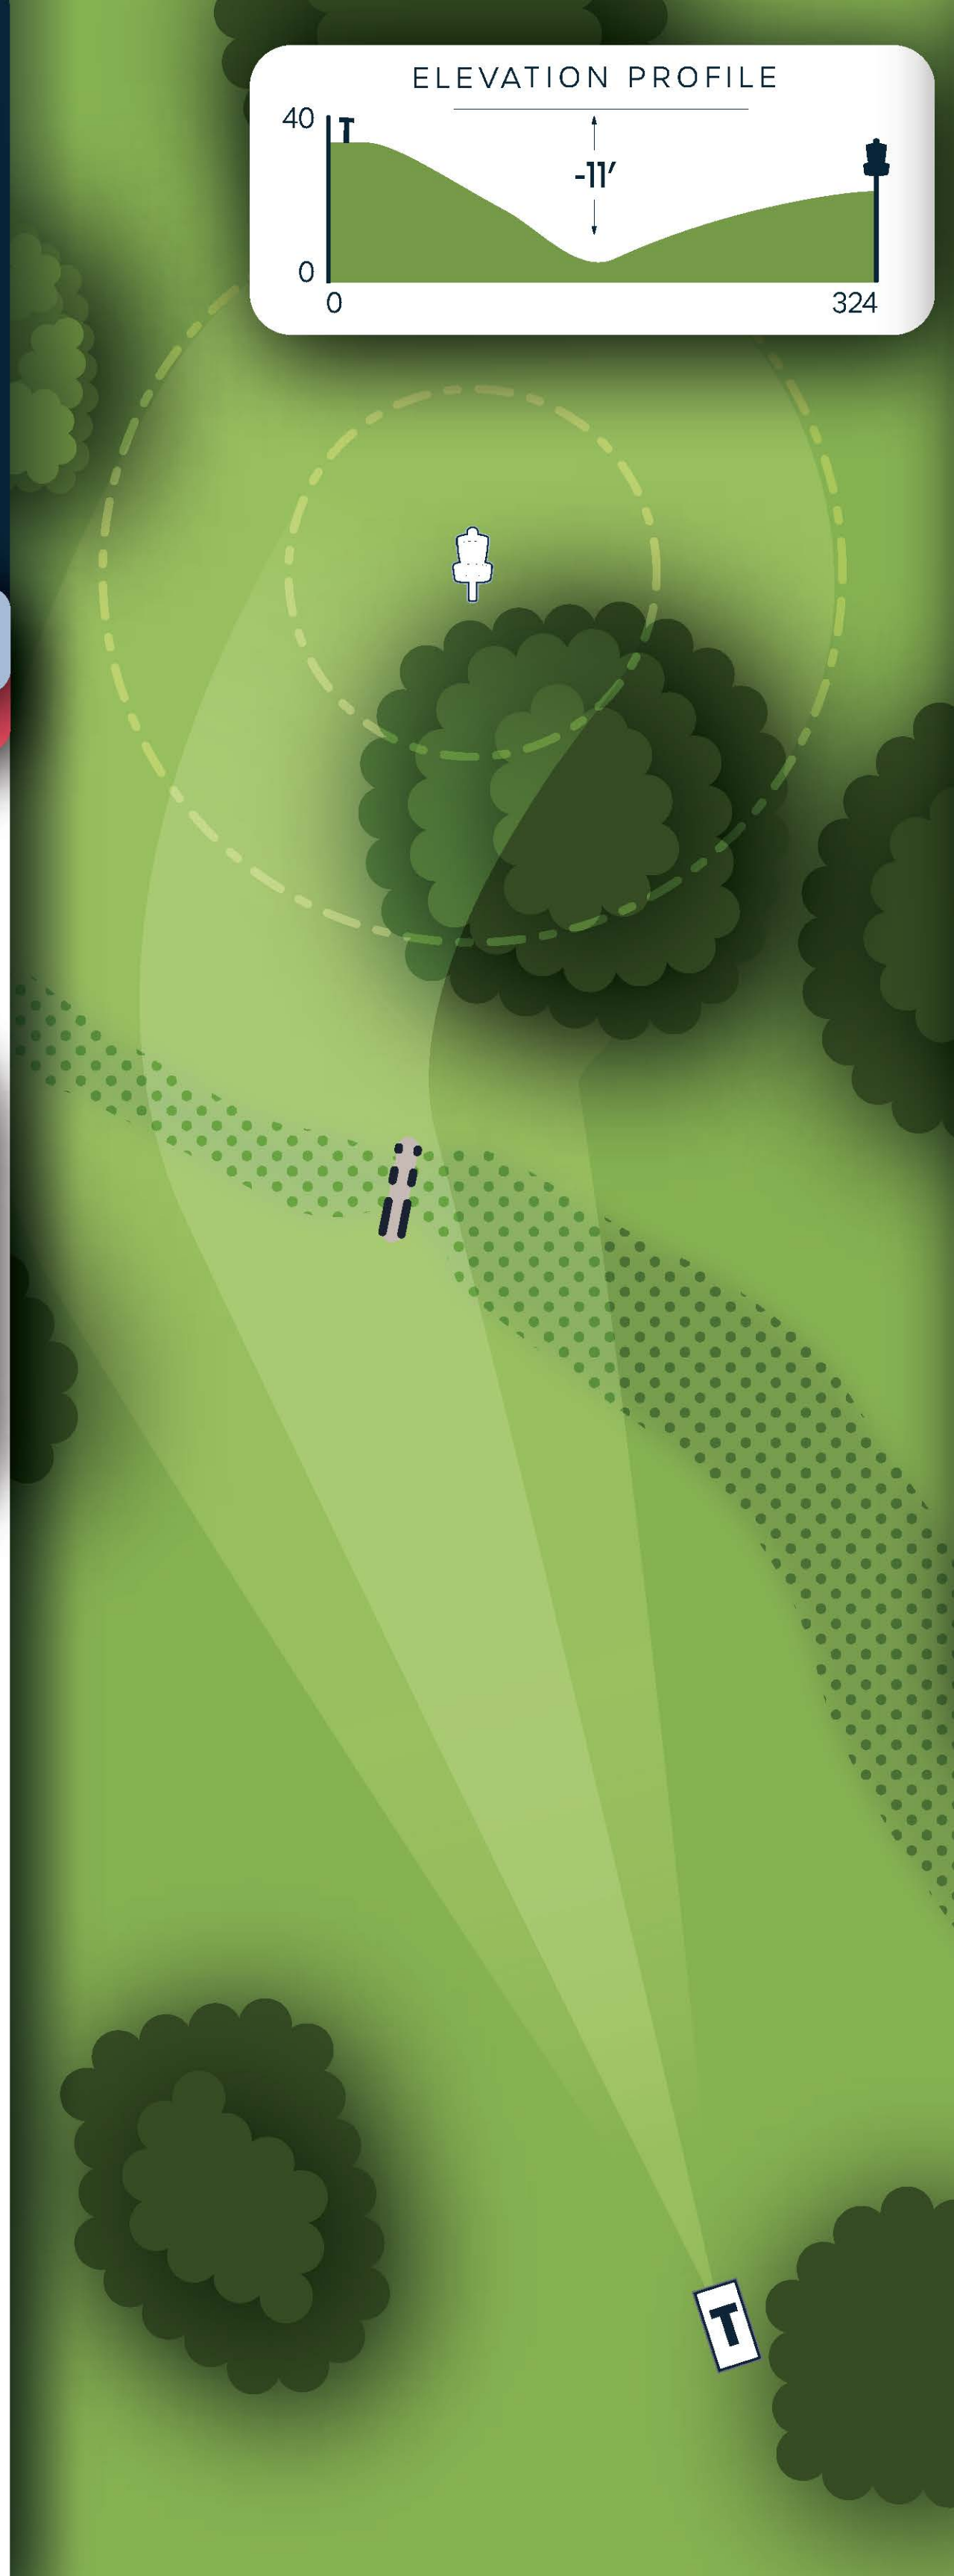

3

Bushnell OFFICIAL

324

FEET

98.8 m

ELEVATION PROFILE

DISC SIDE of HEAVEN

4