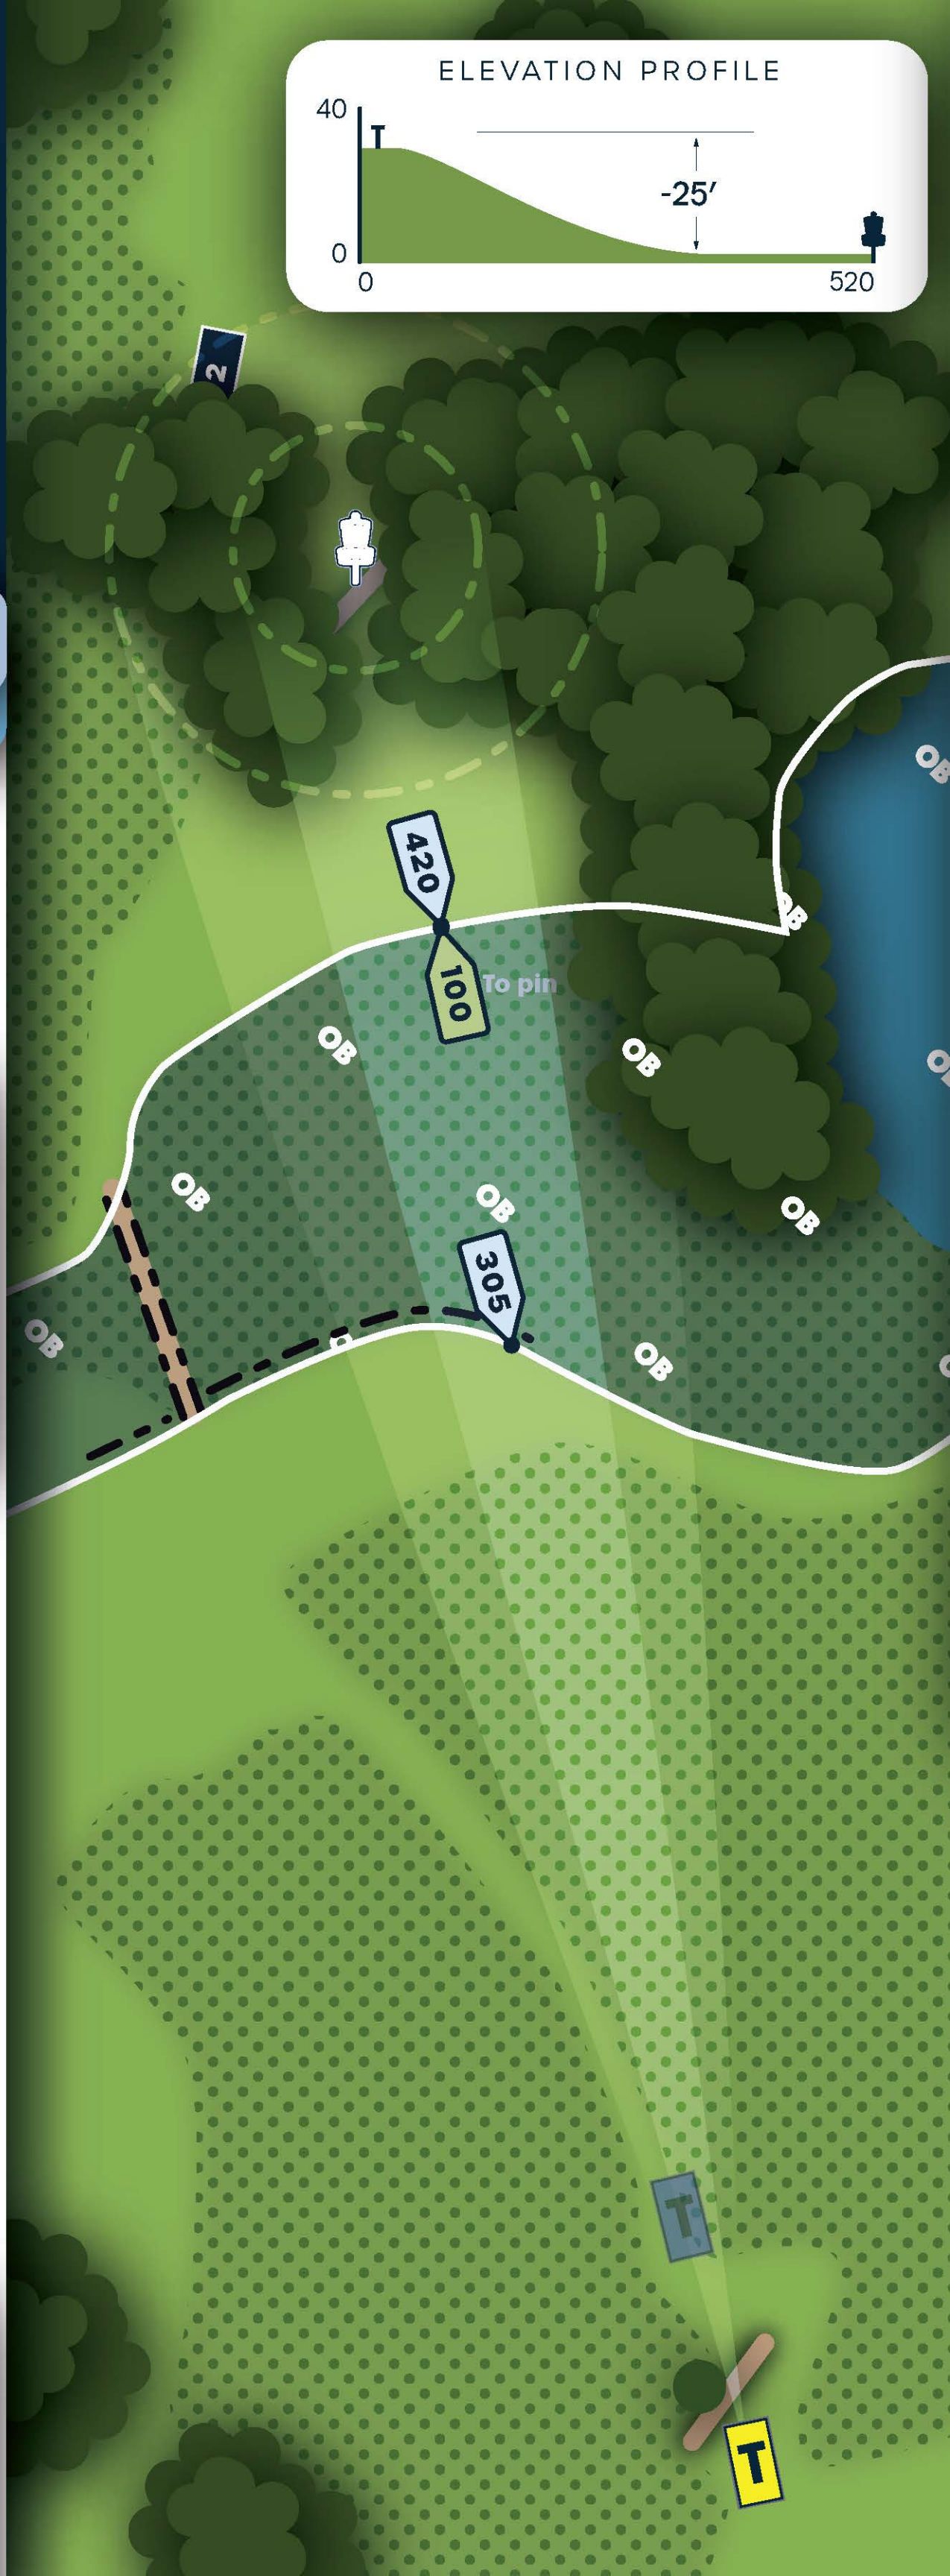

141.7 m

RULES & NOTES

OB: Pond; Marked gap crossing the fairway.

DISC SIDE of HEAVEN

1

MPO

PAR

3

Bushnell OFFICIAL

520

FEET

158.5 m

RULES & NOTES

OB: Pond; Marked gap crossing the fairway.

ELEVATION PROFILE

DISC SIDE of HEAVEN