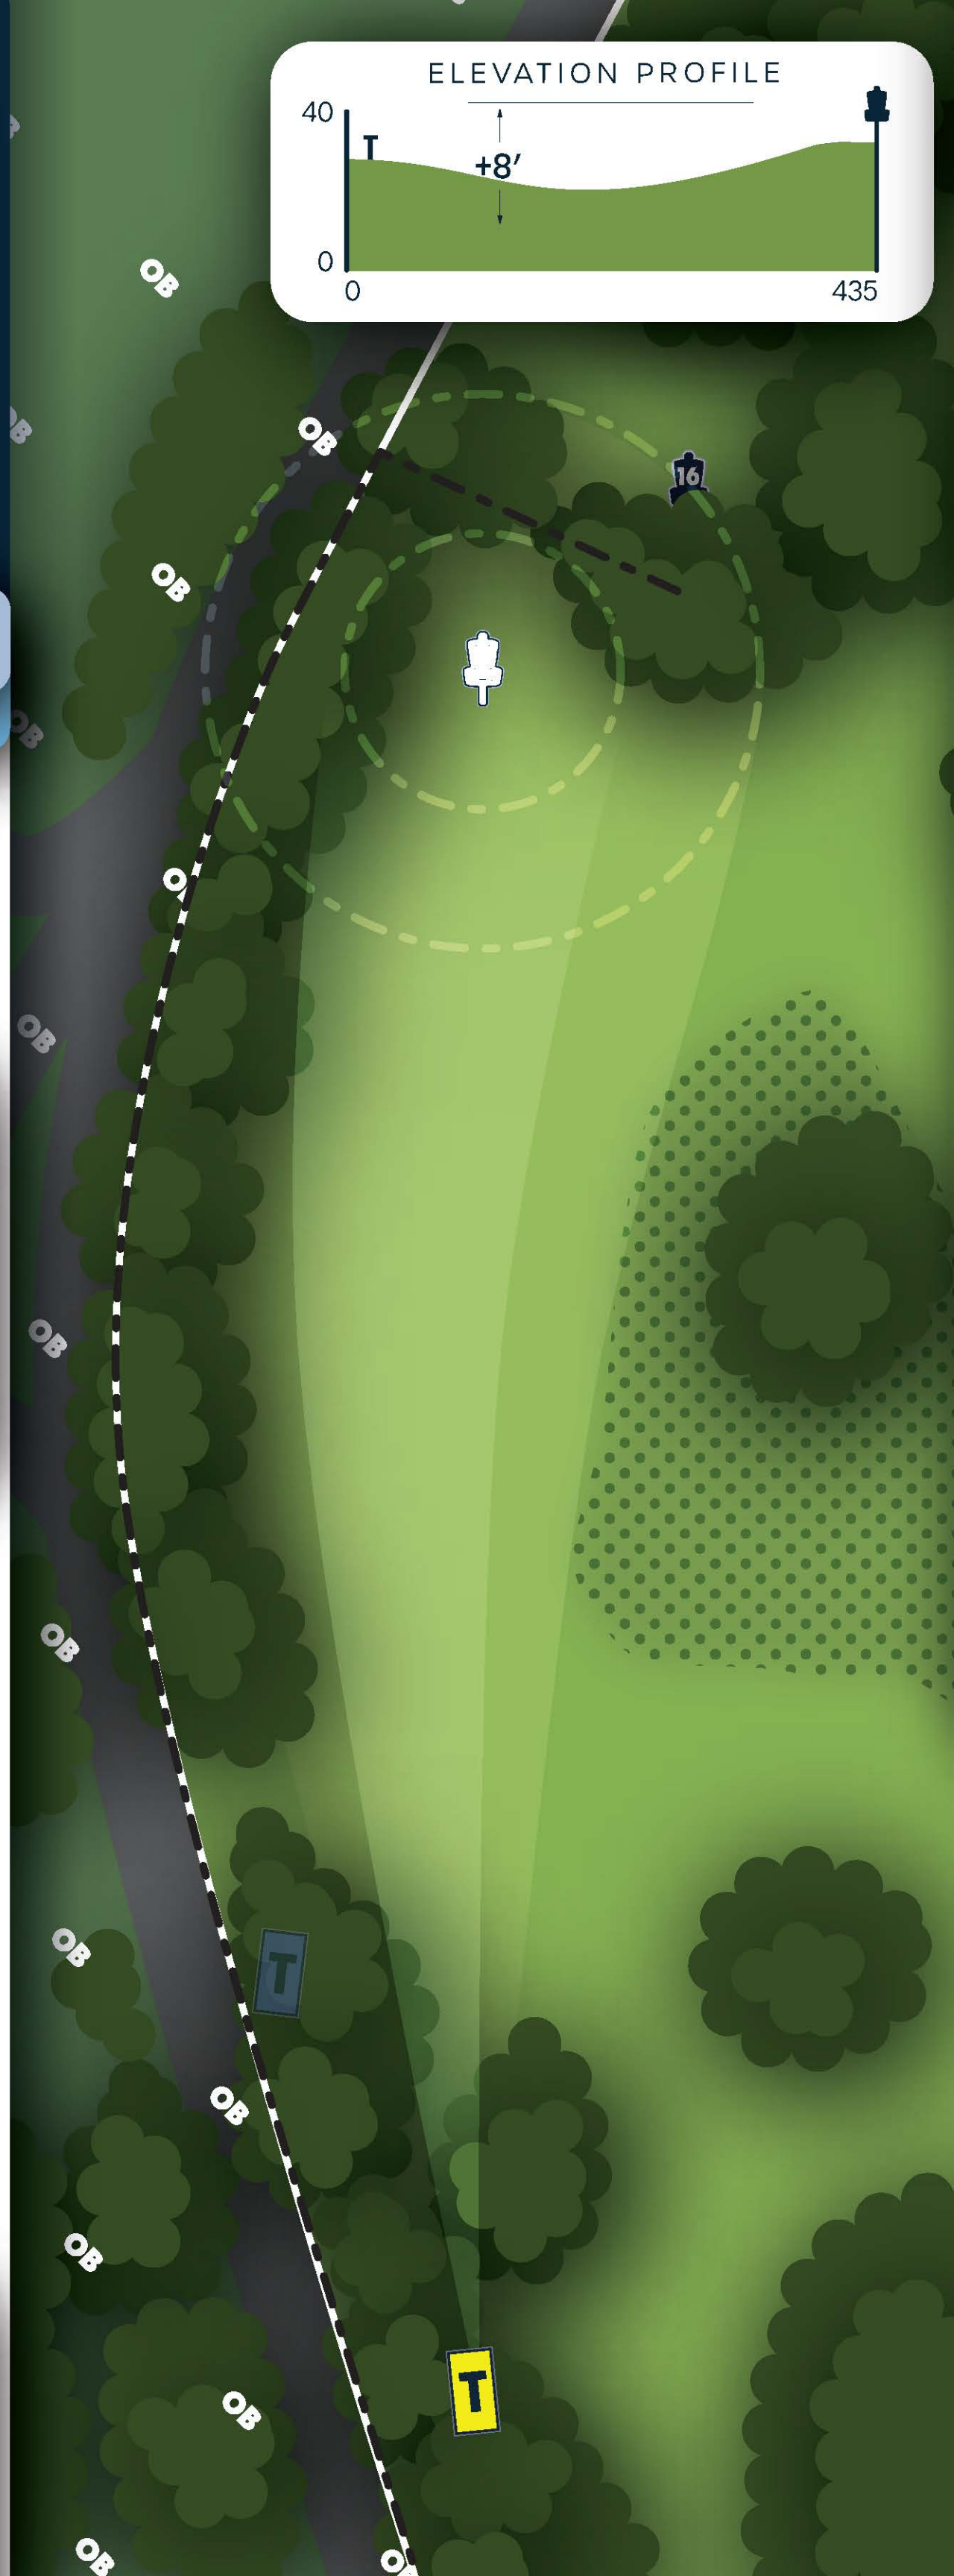

RULES & NOTES

OB: Fence along road left and beyond.

DISC SIDE of HEAVEN

14

FPO

PAR

5

Bushnell OFFICIAL