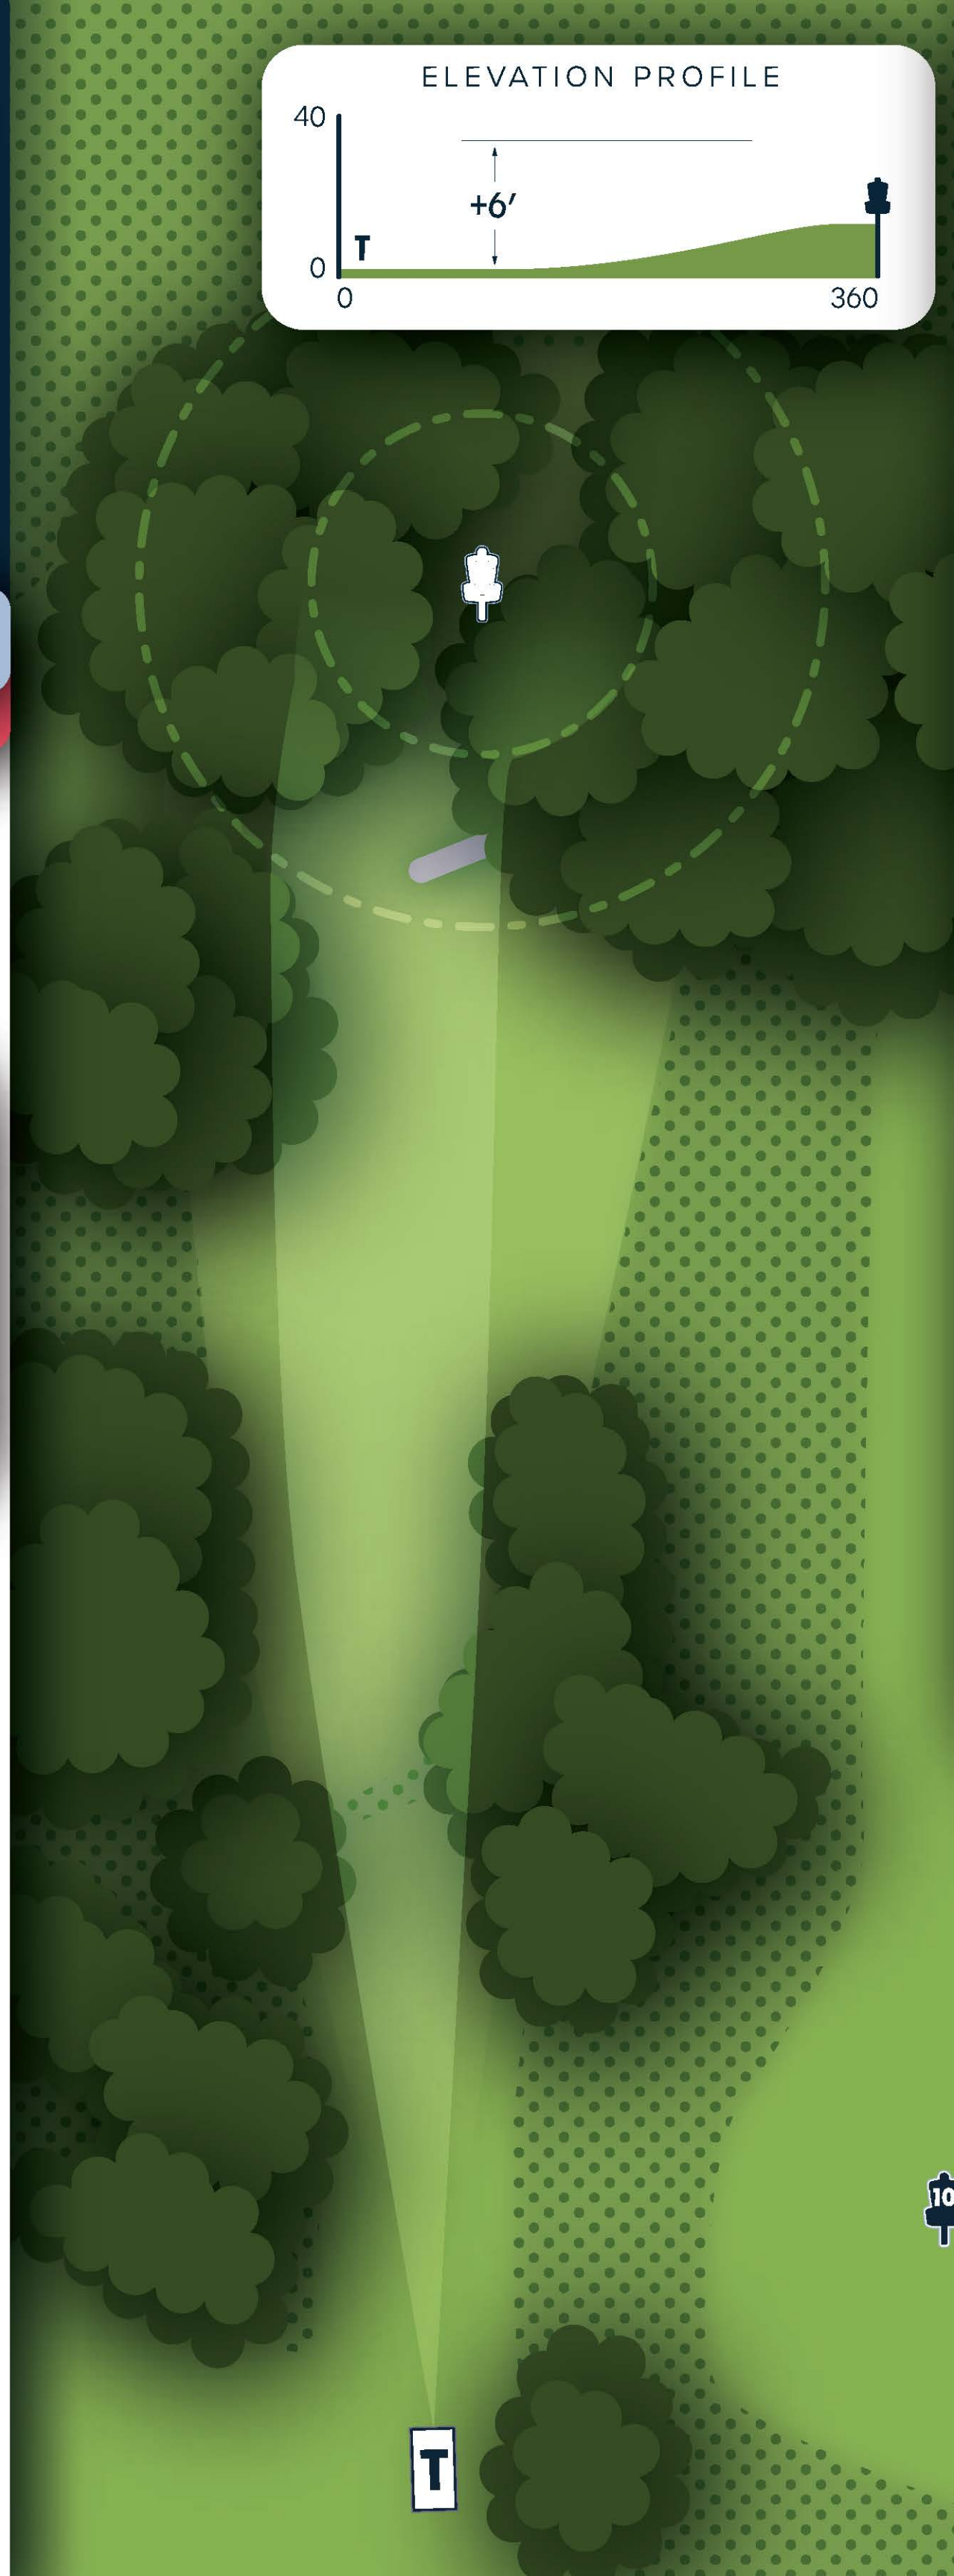

FEET

109.7 m

ELEVATION PROFILE

10

T

DISC SIDE of HEAVEN

7

FPO