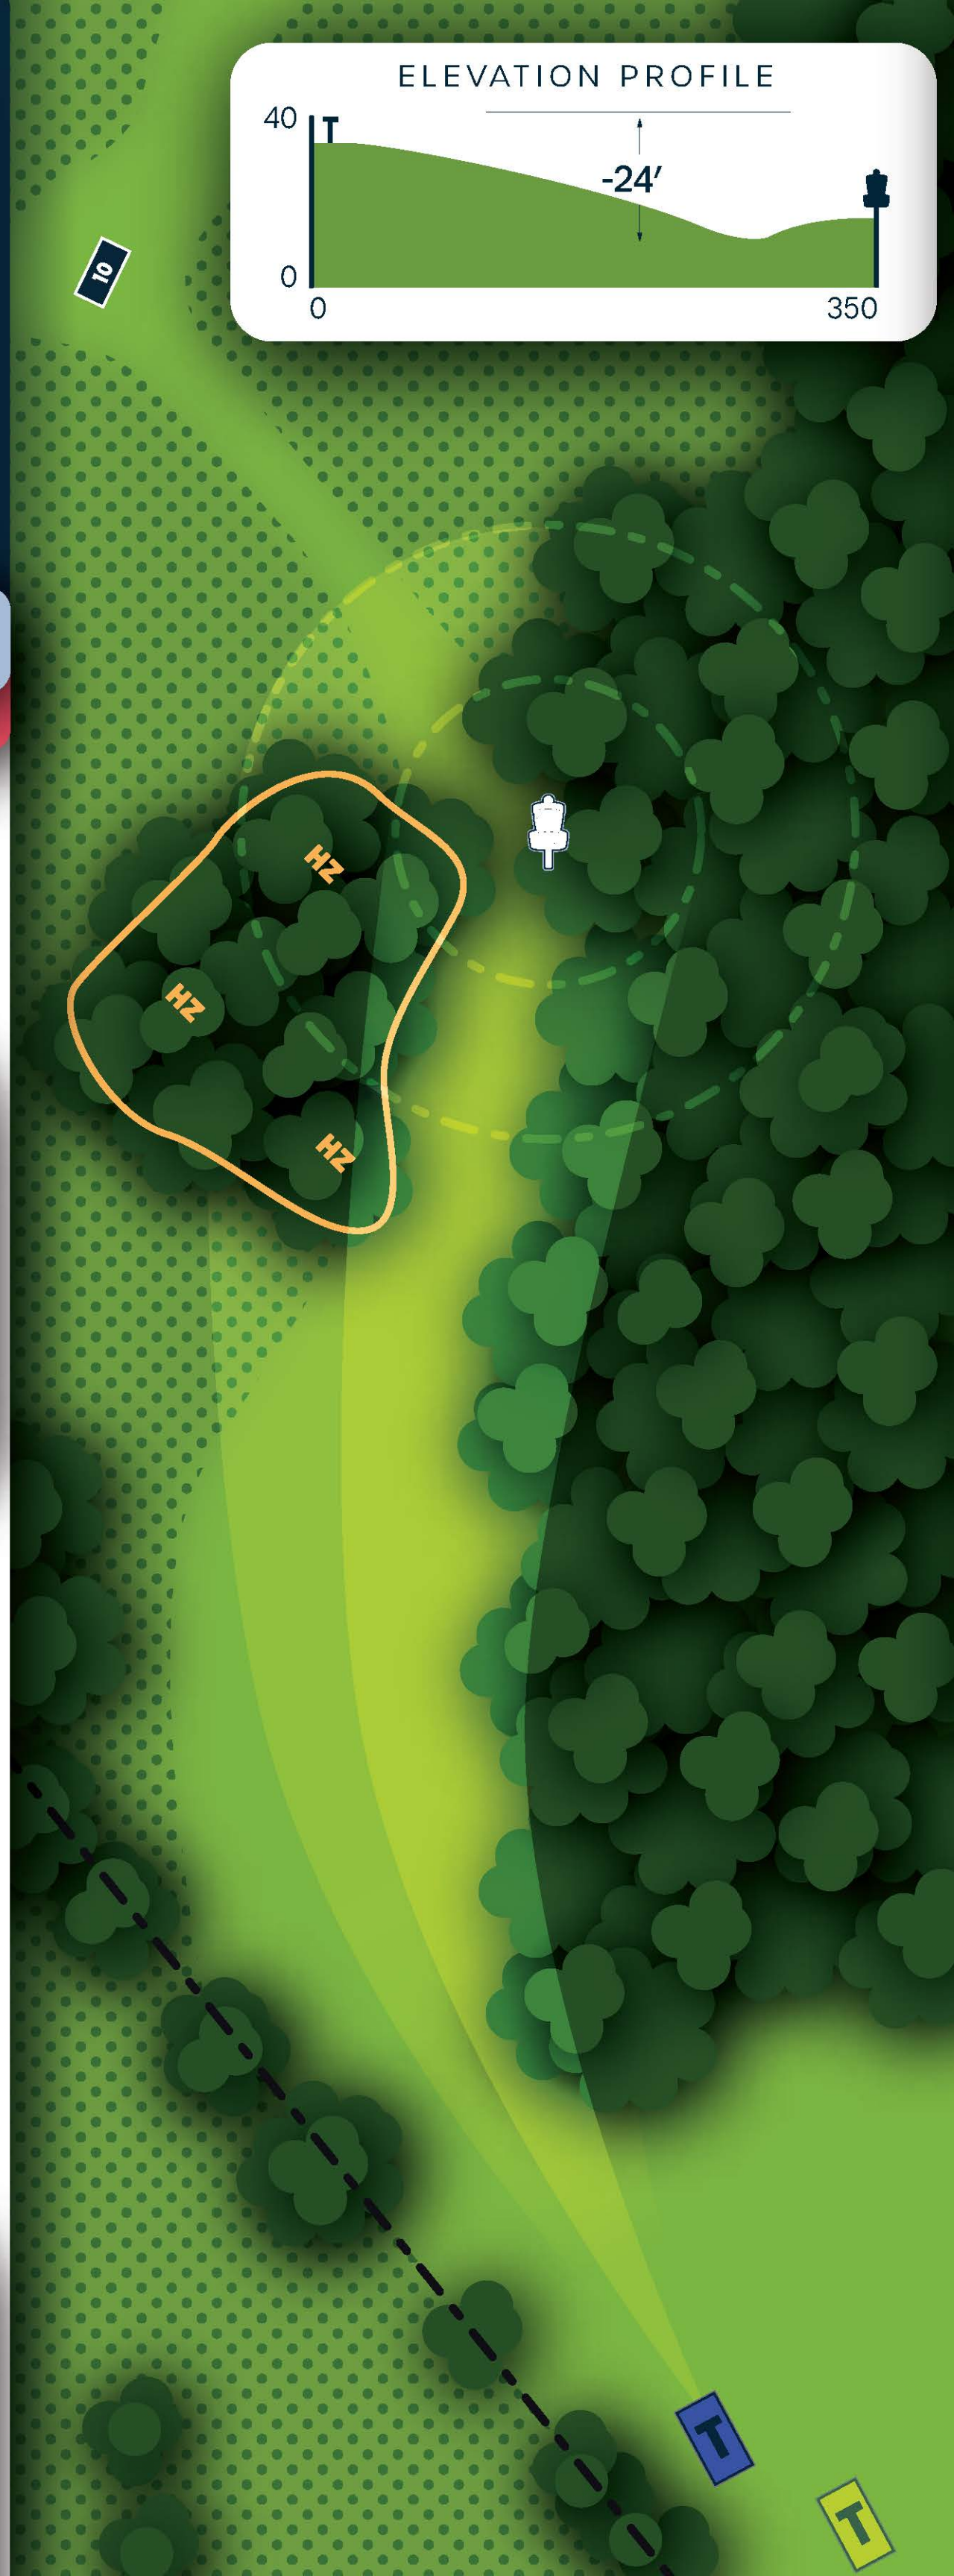

RULES & NOTES

HAZARD: Marked area surrounding tree cluster left of the green.

DISC SIDE of HEAVEN

10

MPO

FPO

PAR

4