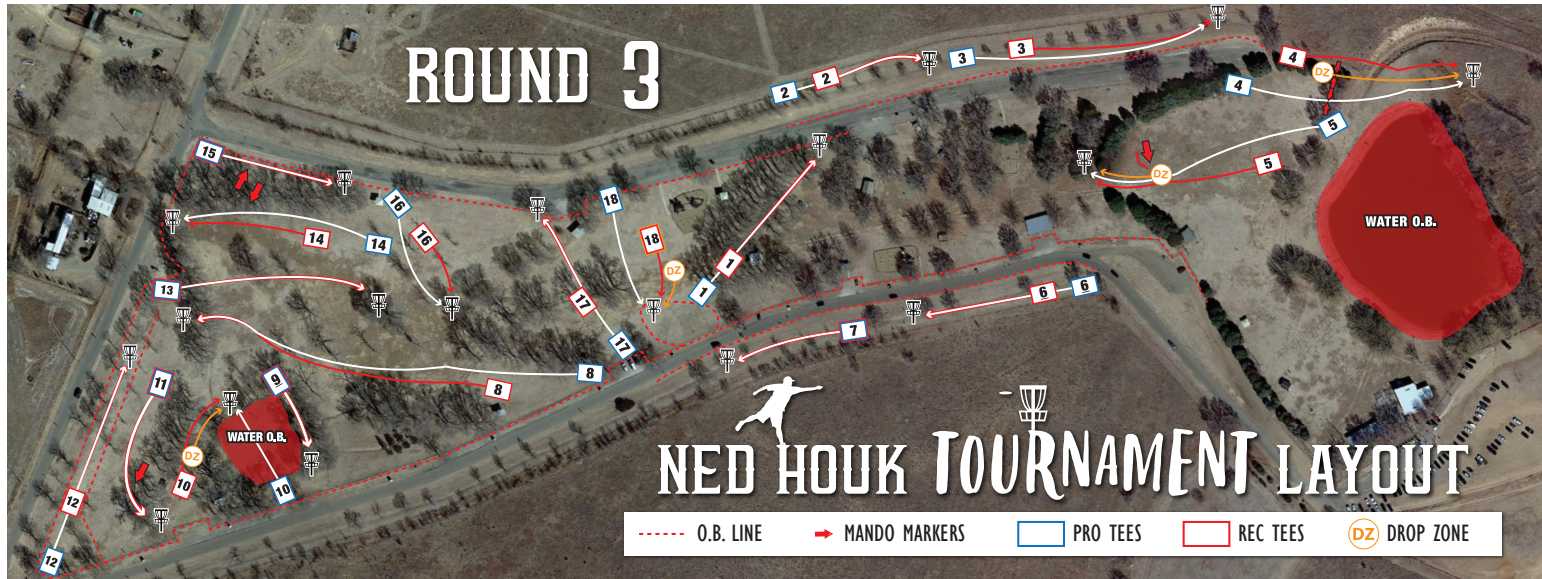

# ROUND 3

## NED HOUK TOURNAMENT LAYOUT

- O.B. LINE
- ➔ MANDO MARKERS
- PRO TEES
- REC TEES
- DZ DROP ZONE