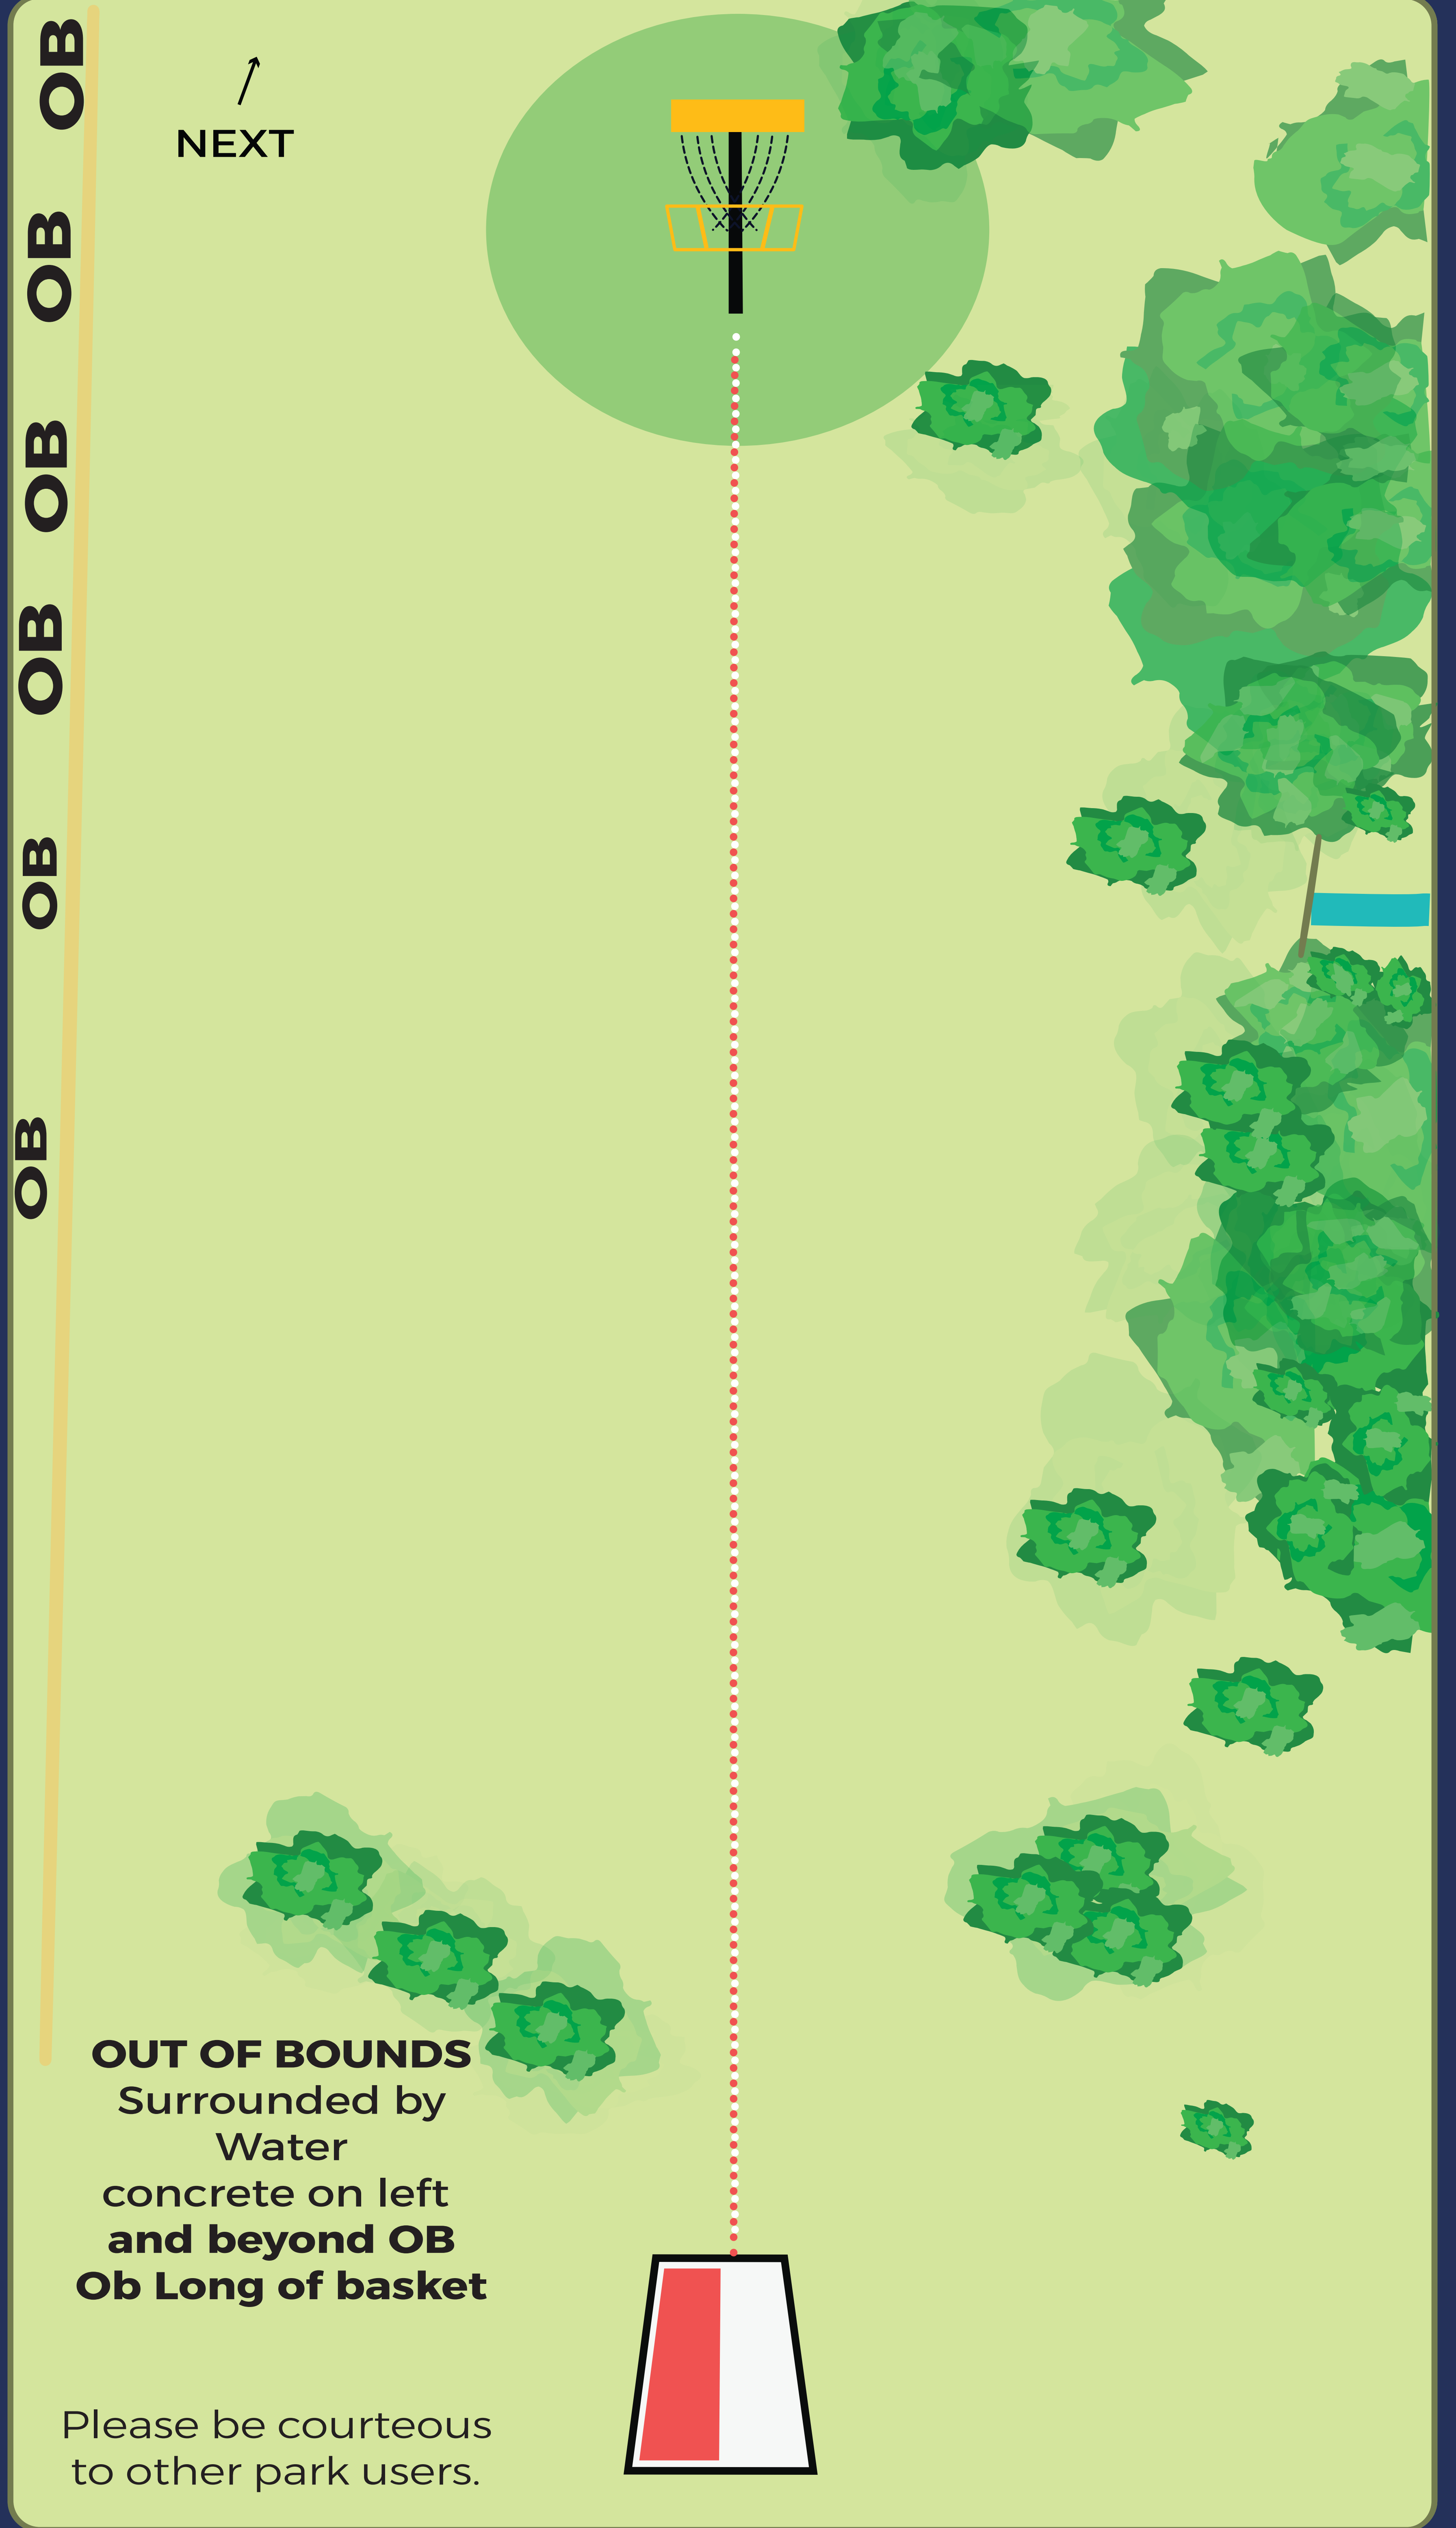

BARTHOLOMEW PARK

DISC GOLF COURSE

13

PAR 3
308 FT

**PACK IT IN AND PACK IT OUT! SUPPORT
BARTHOLOMEW PARK DISC GOLF CLUB!
FIND OUT MORE →**