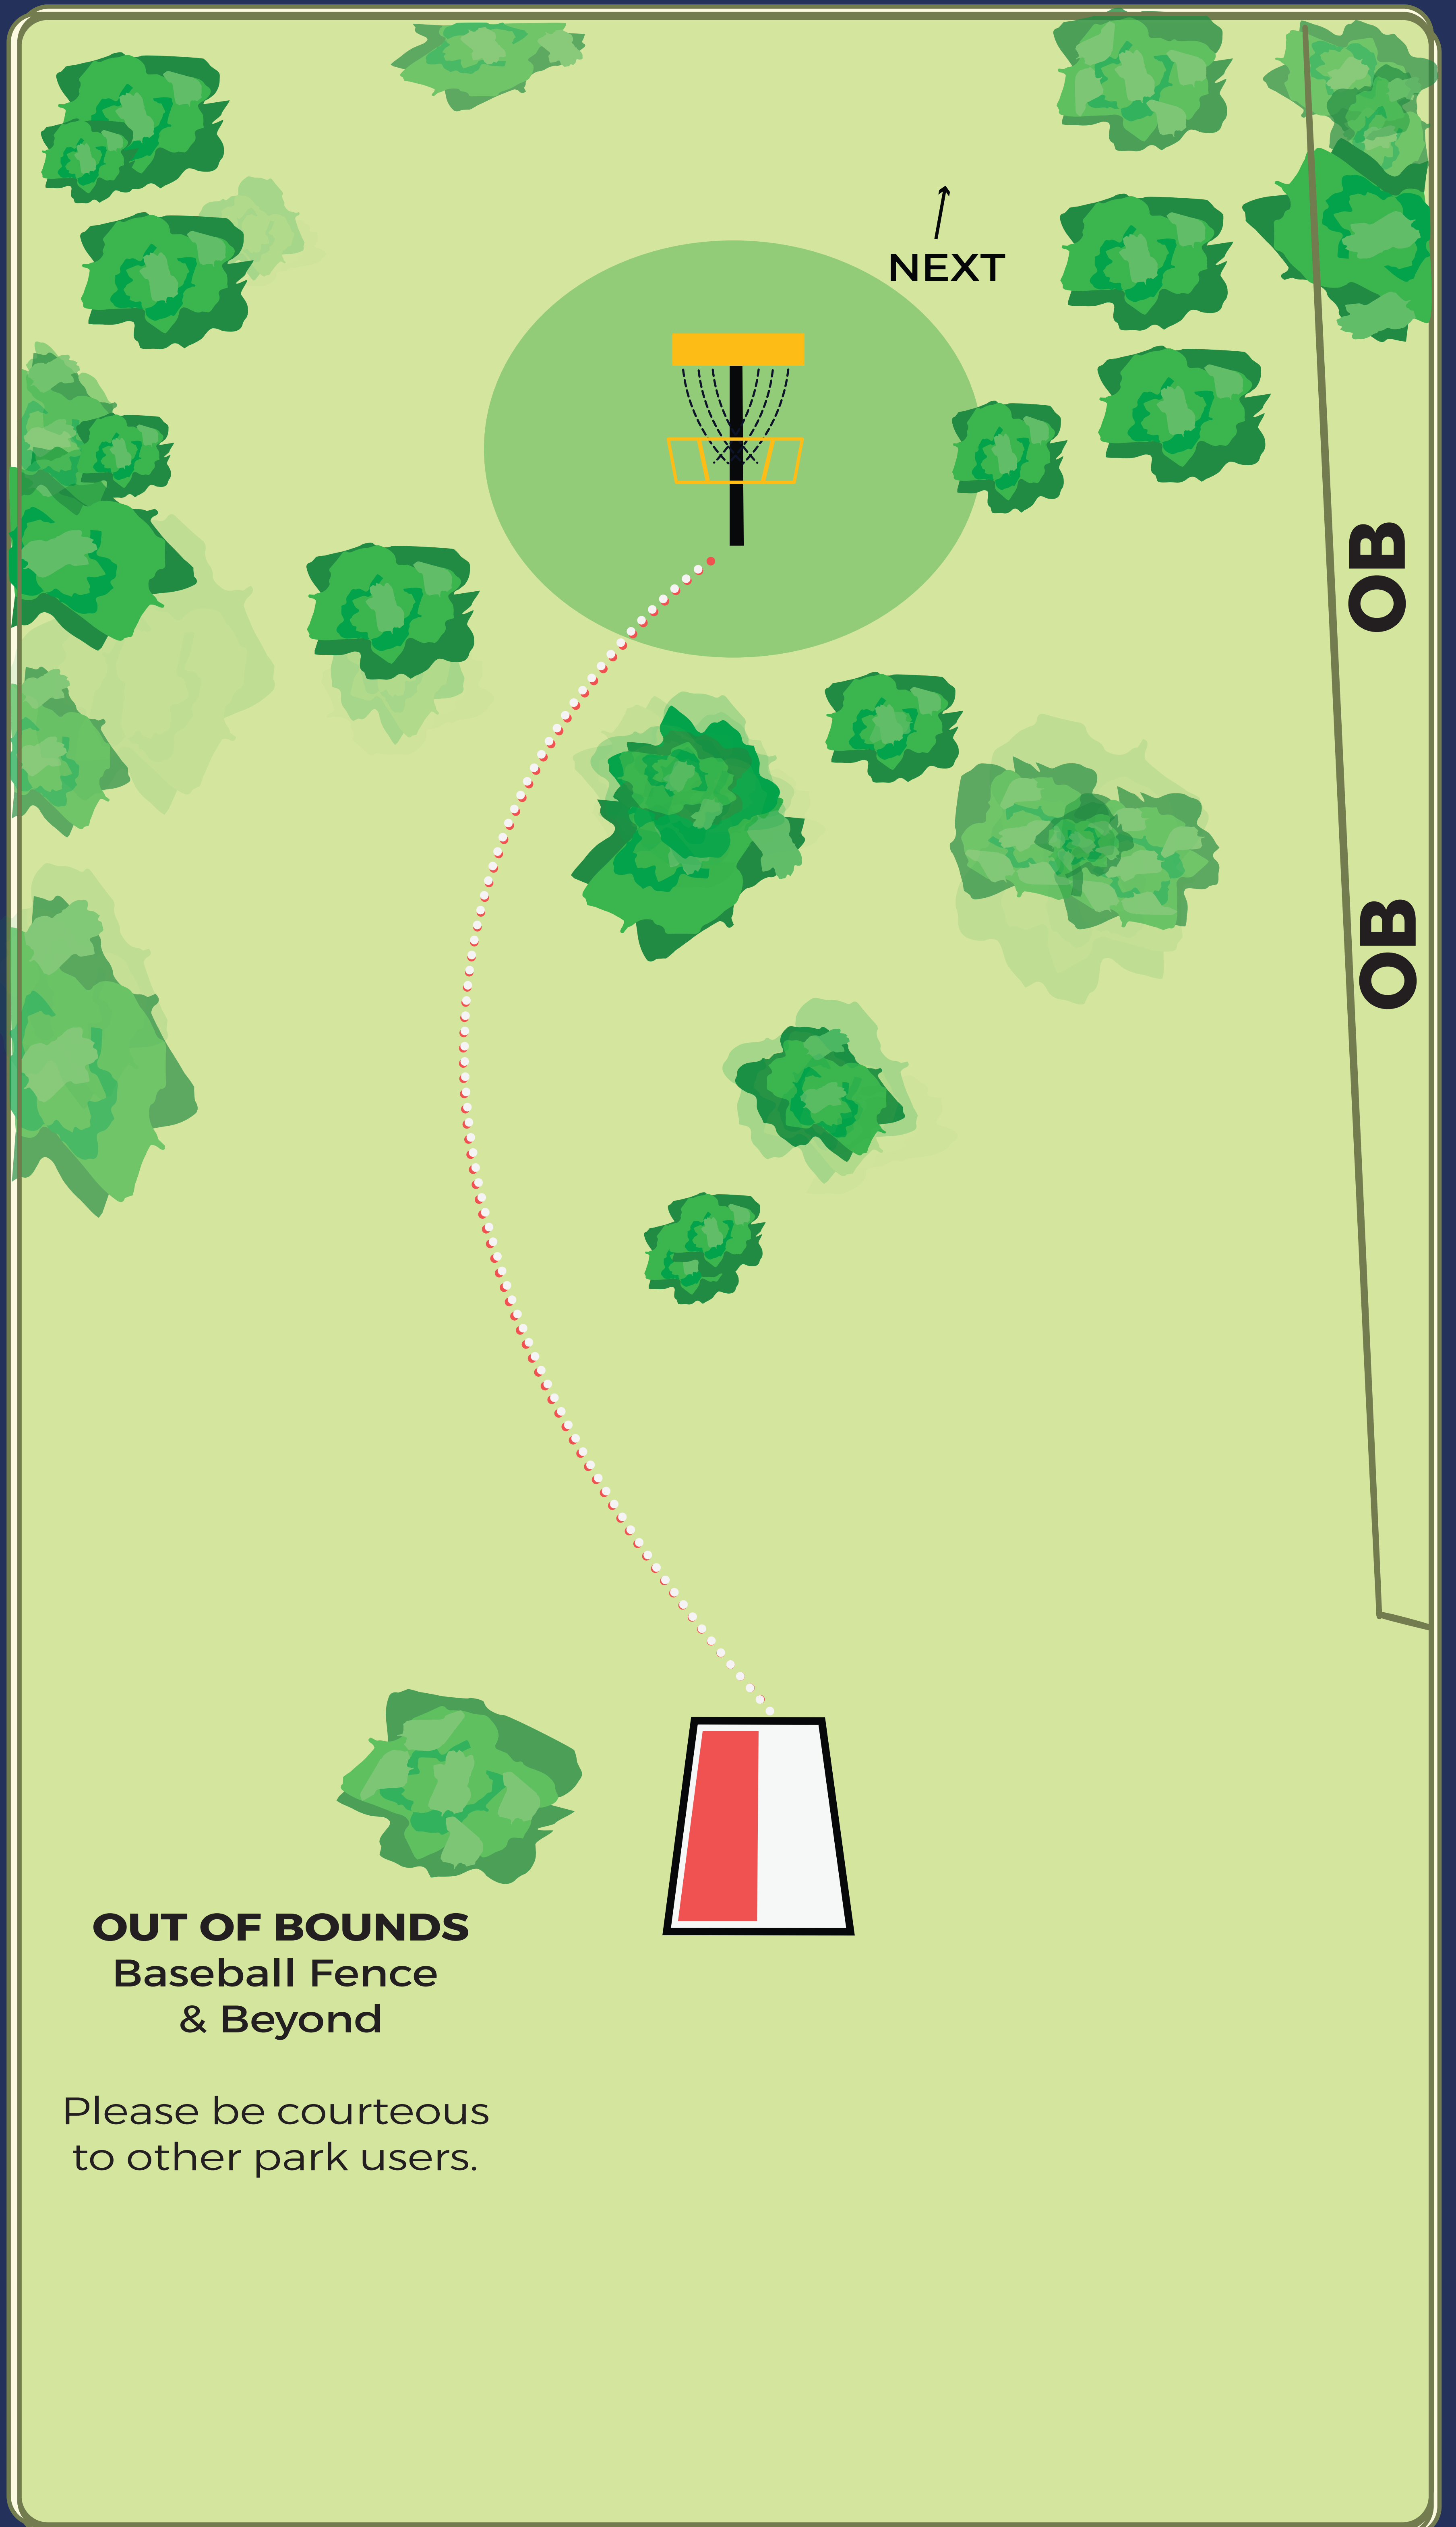

BARTHOLOMEW PARK

DISC GOLF COURSE

12

PAR 3
199 FT

**PACK IT IN AND PACK IT OUT! SUPPORT
BARTHOLOMEW PARK DISC GOLF CLUB!
FIND OUT MORE →**