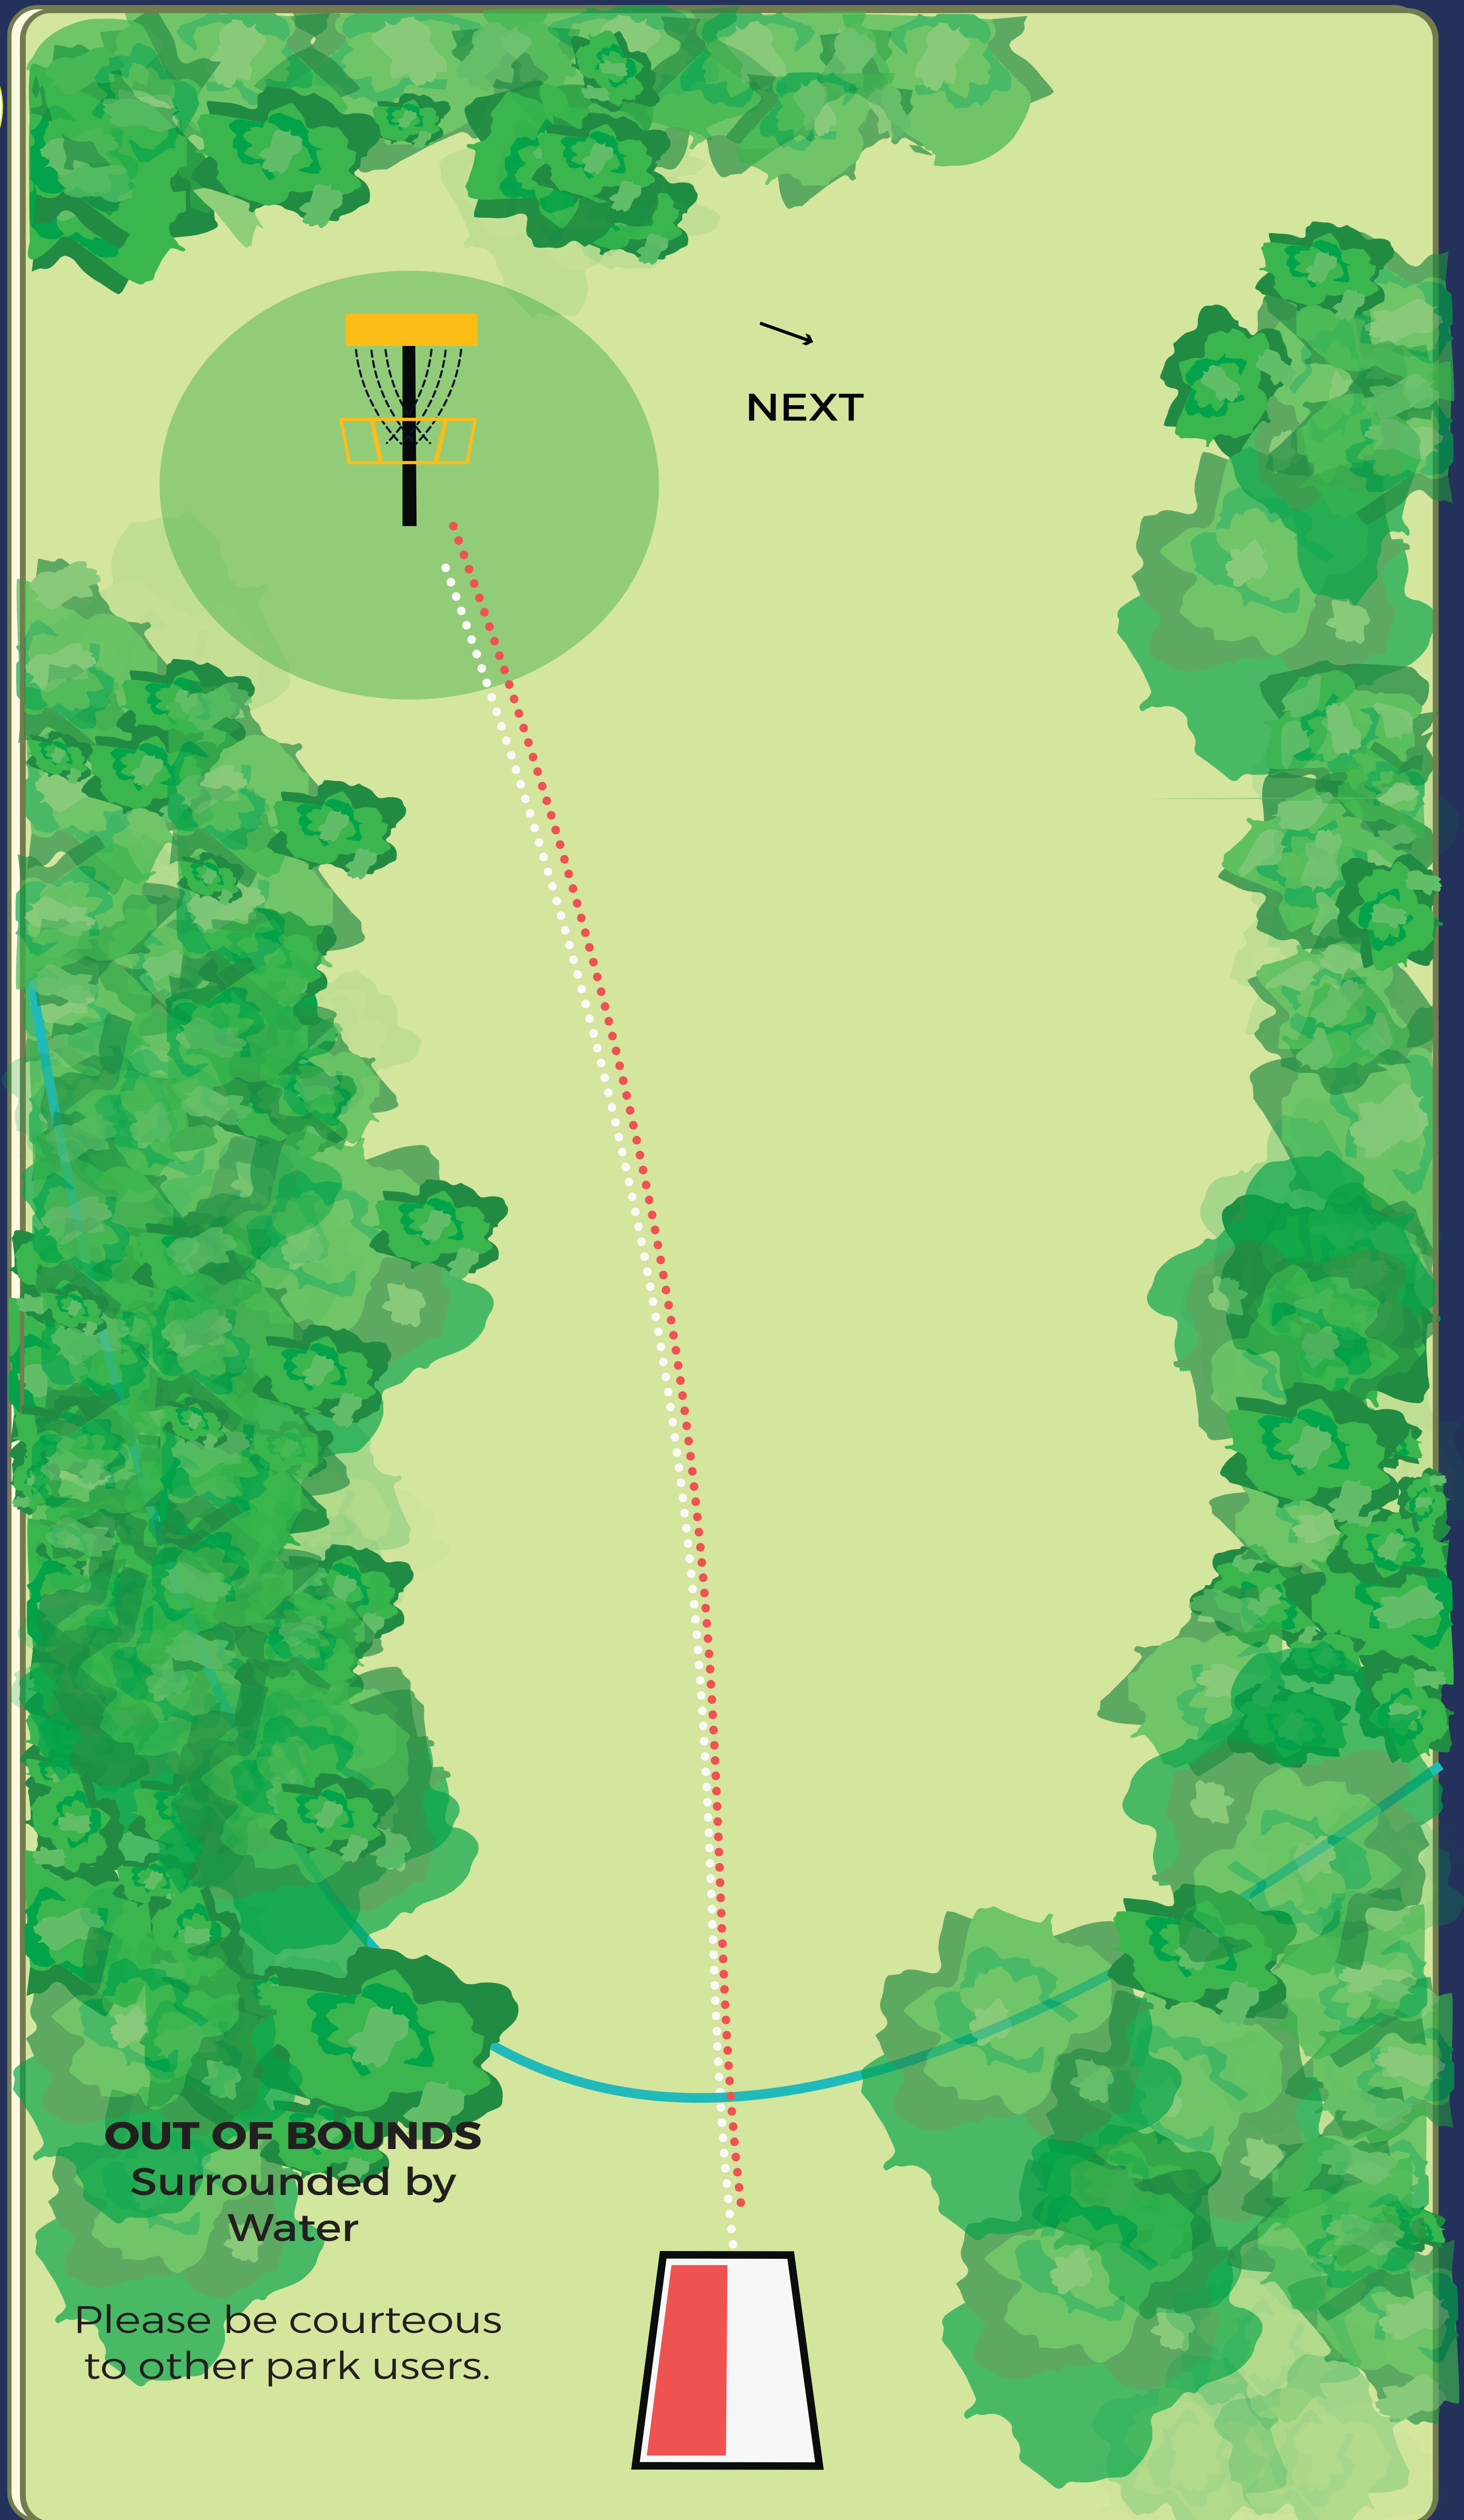

BARTHOLOMEW PARK

DISC GOLF COURSE

18

PAR 3
252 FT

**PACK IT IN AND PACK IT OUT! SUPPORT
BARTHOLOMEW PARK DISC GOLF CLUB!
FIND OUT MORE →**