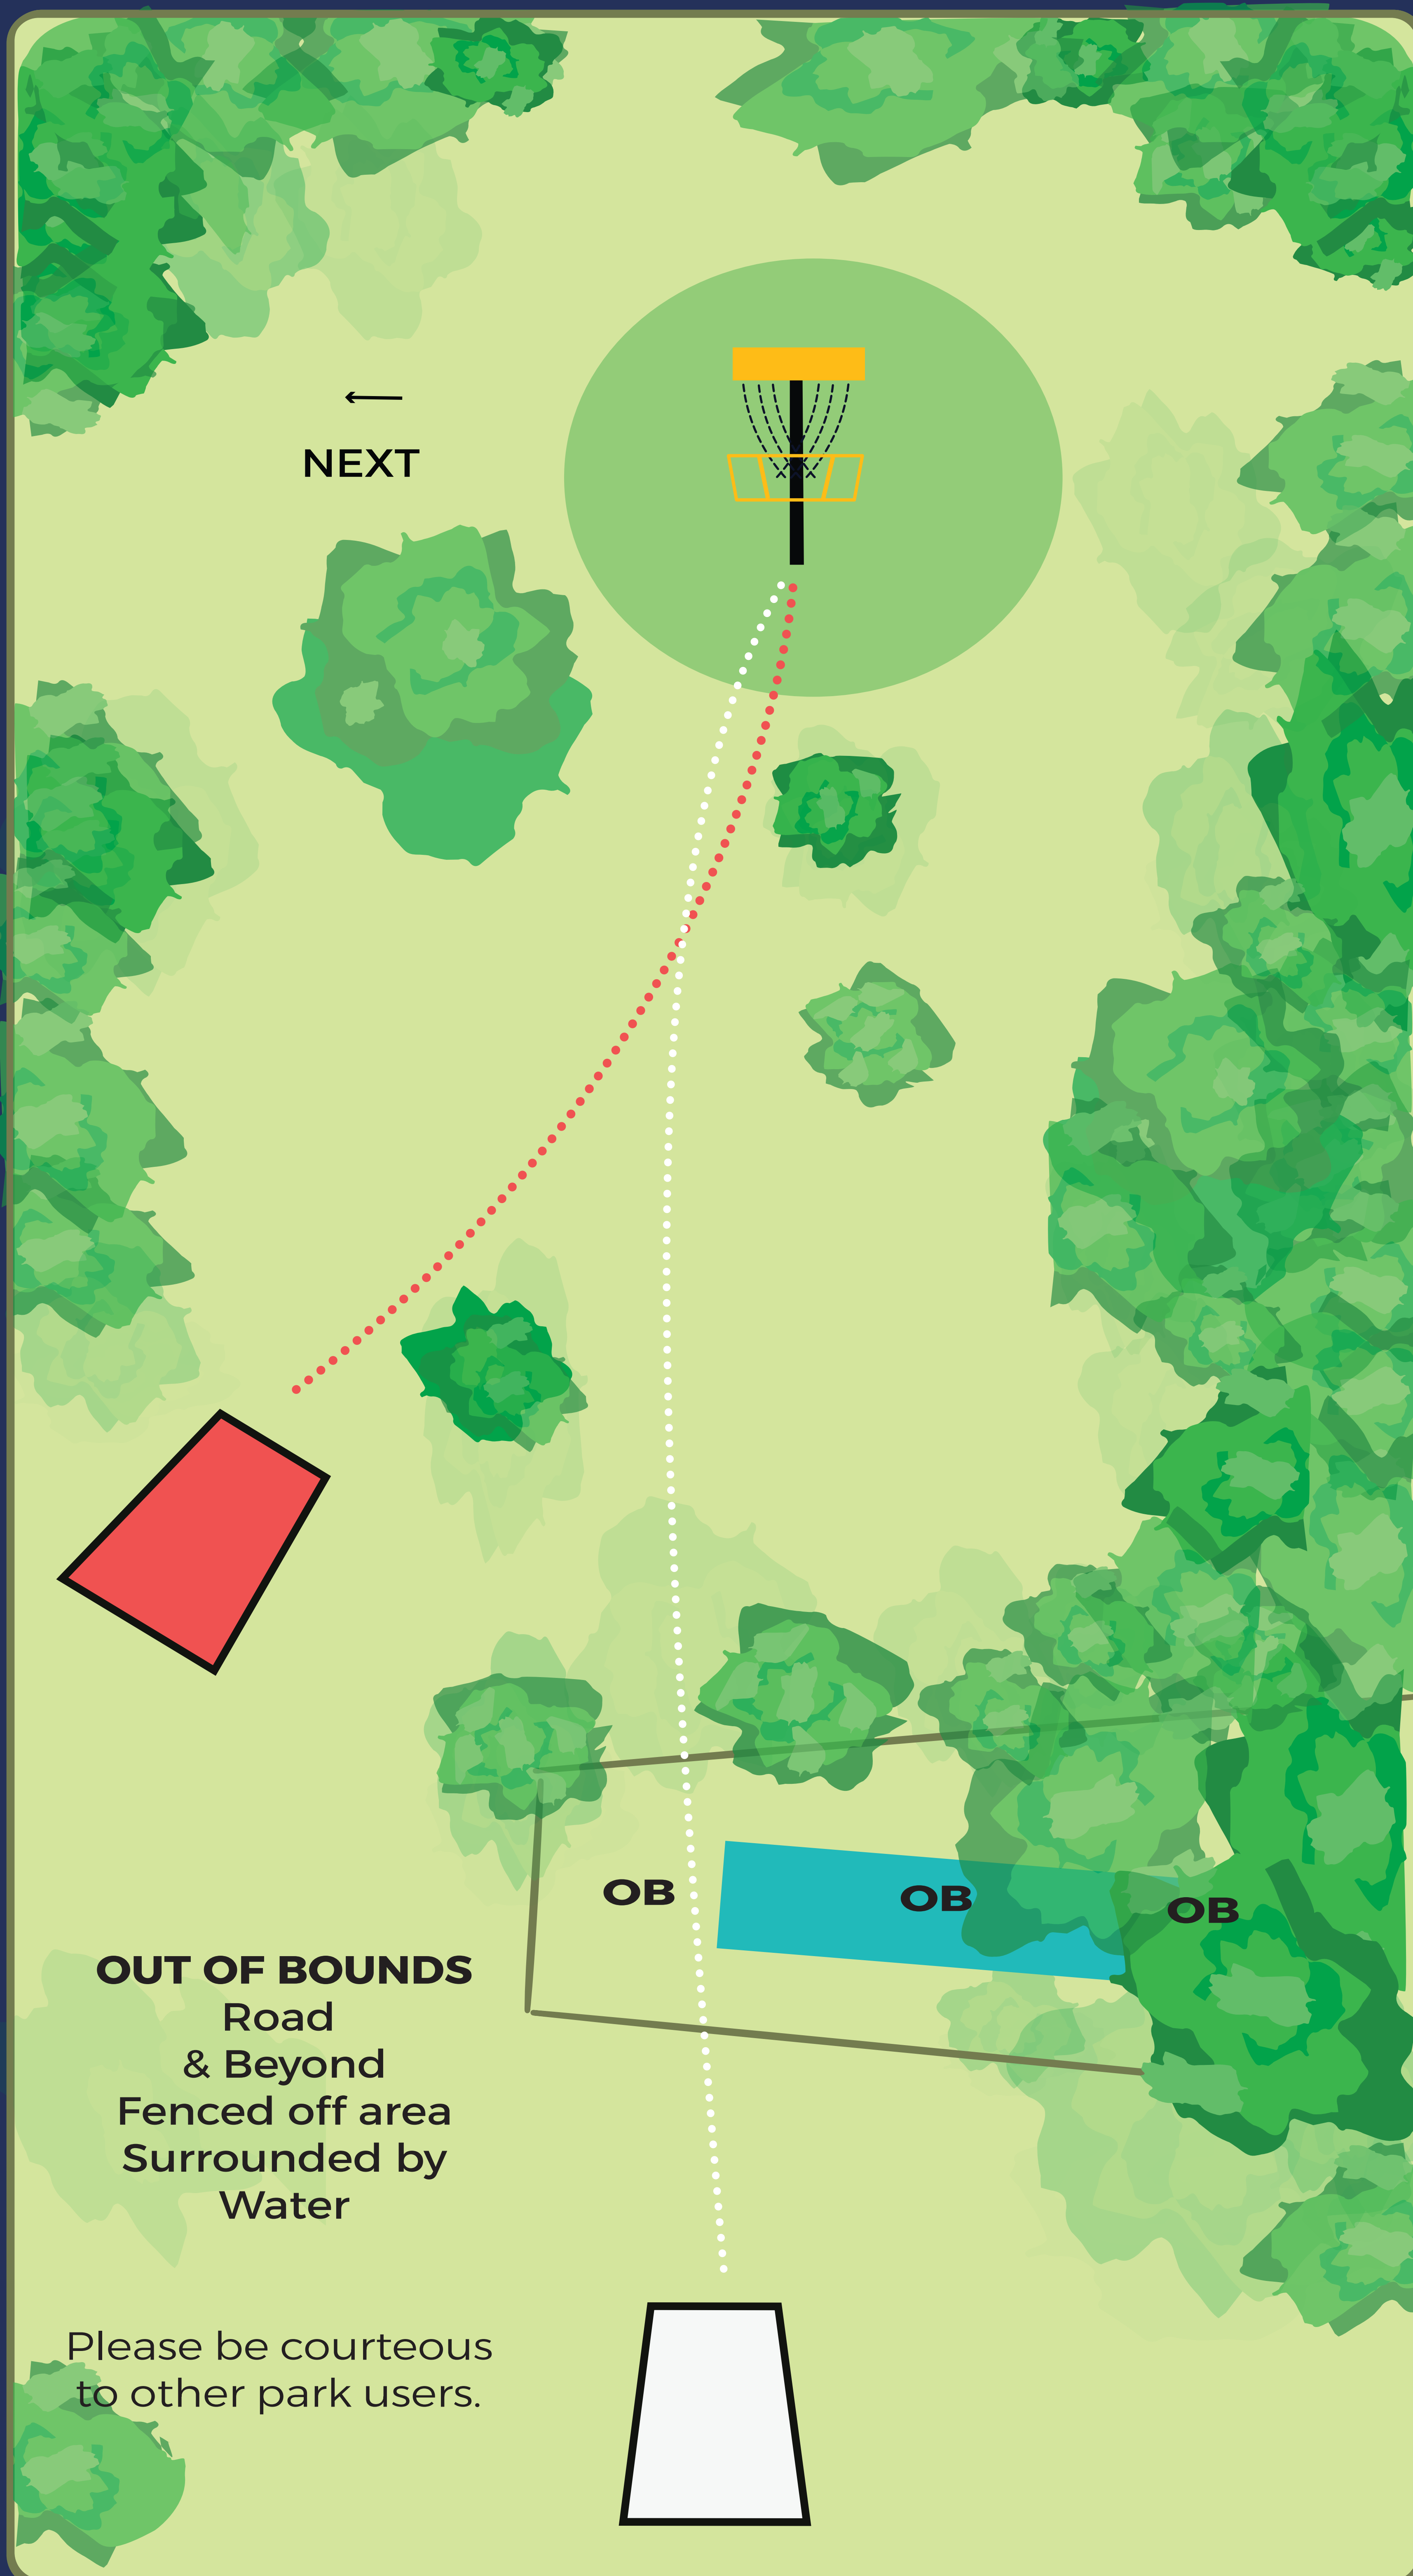

BARTHOLOMEW PARK

DISC GOLF COURSE

11

PAR 3
205 FT

PAR 3
330 FT

**PACK IT IN AND PACK IT OUT! SUPPORT
BARTHOLOMEW PARK DISC GOLF CLUB!
FIND OUT MORE →**