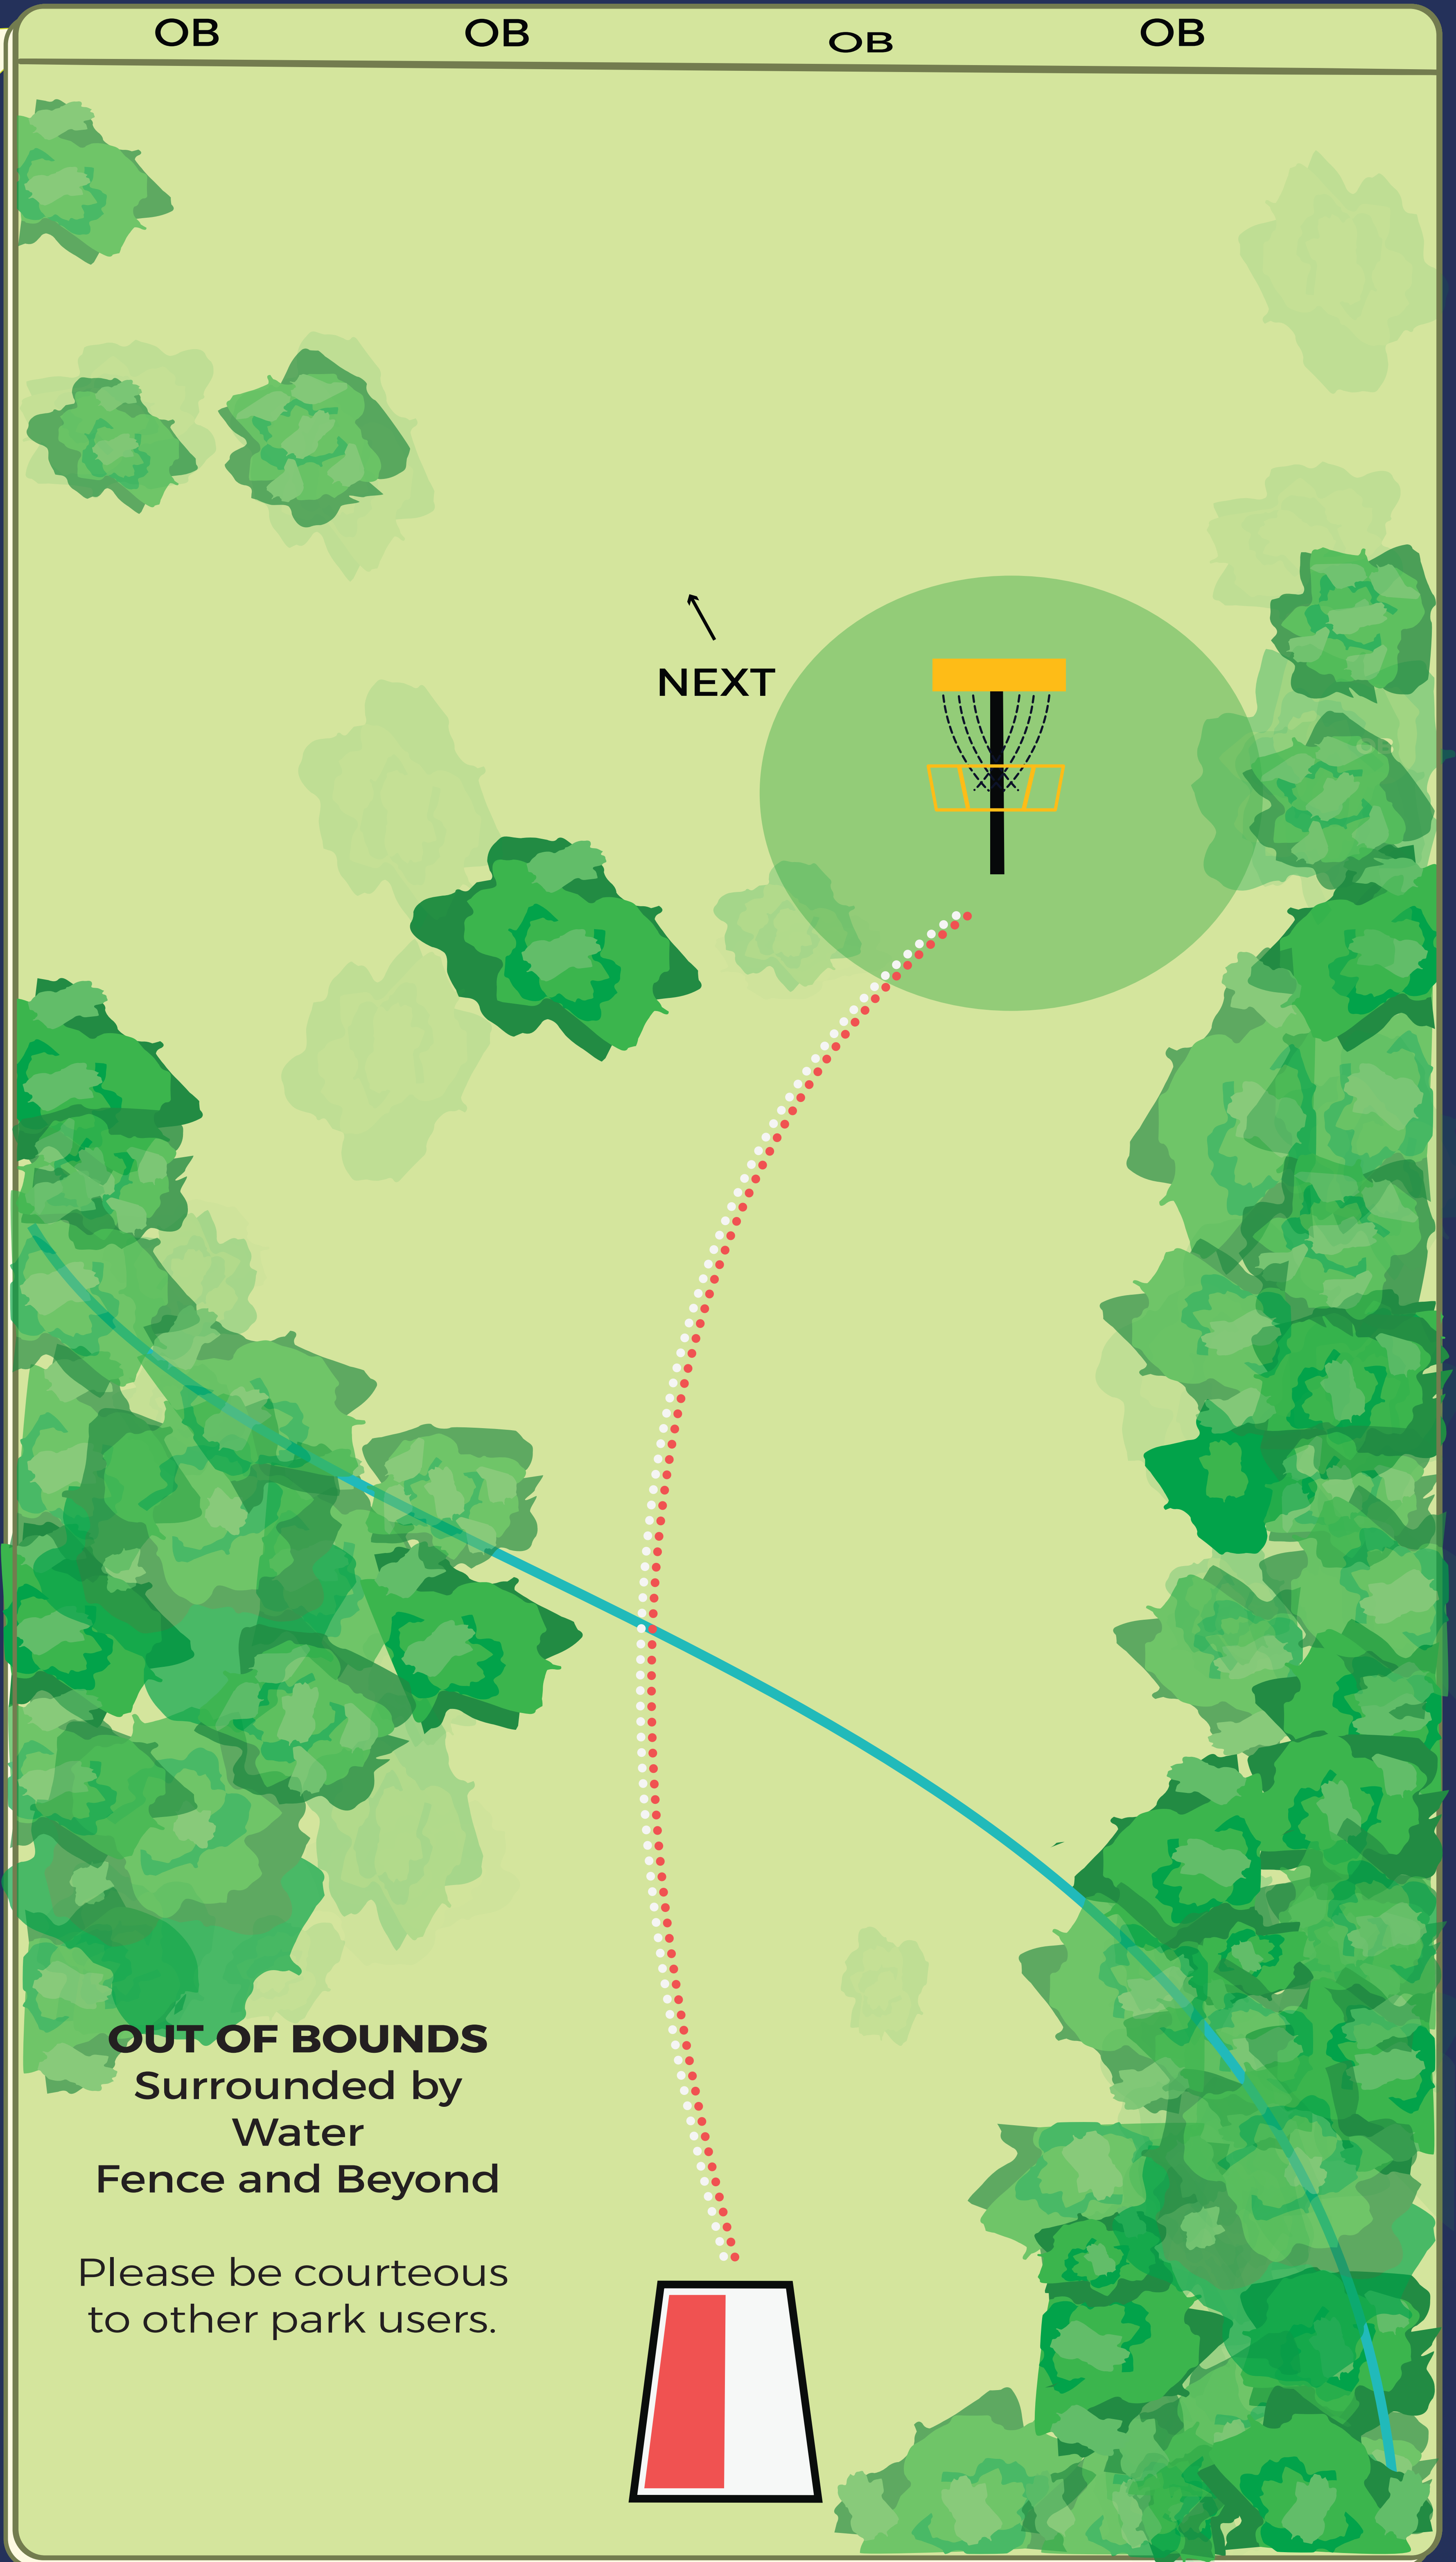

BARTHOLOMEW PARK

DISC GOLF COURSE

17

PAR 3
208 FT

**PACK IT IN AND PACK IT OUT! SUPPORT
BARTHOLOMEW PARK DISC GOLF CLUB!
FIND OUT MORE →**