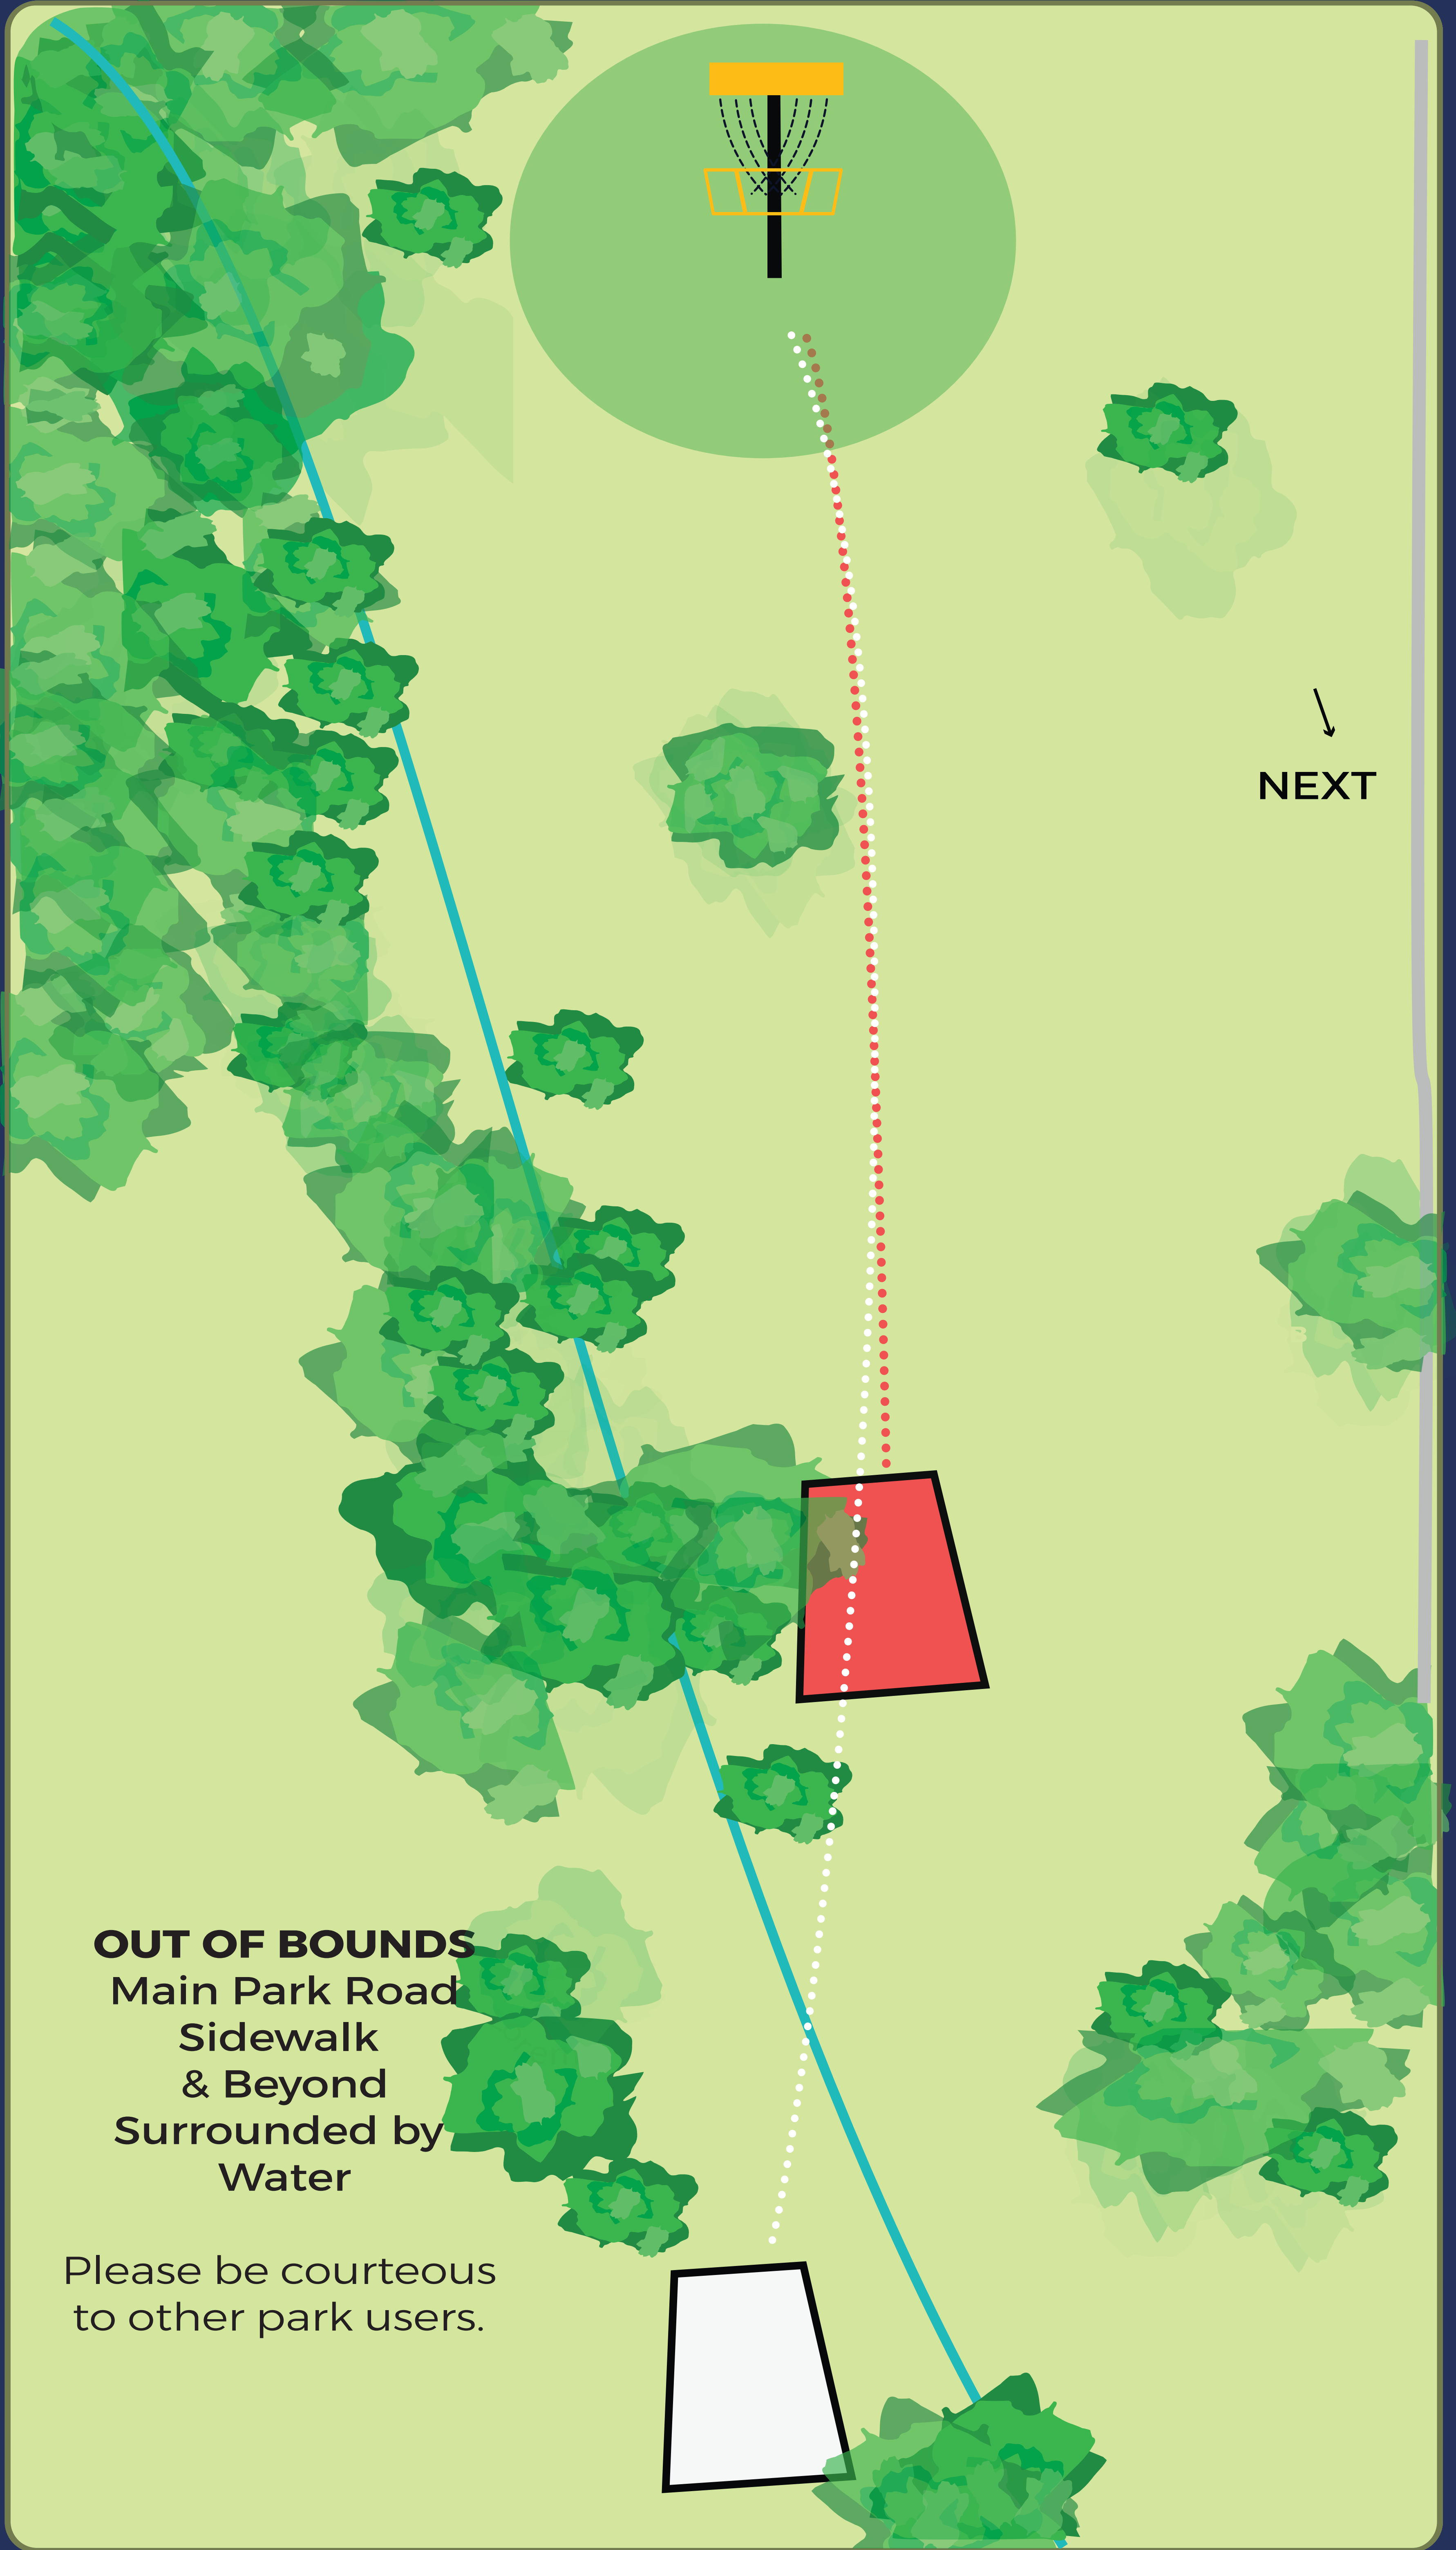

BARTHOLOMEW PARK

DISC GOLF COURSE

8

PAR 3
245 FT

PAR 4
477 FT

**PACK IT IN AND PACK IT OUT! SUPPORT
BARTHOLOMEW PARK DISC GOLF CLUB!
FIND OUT MORE →**