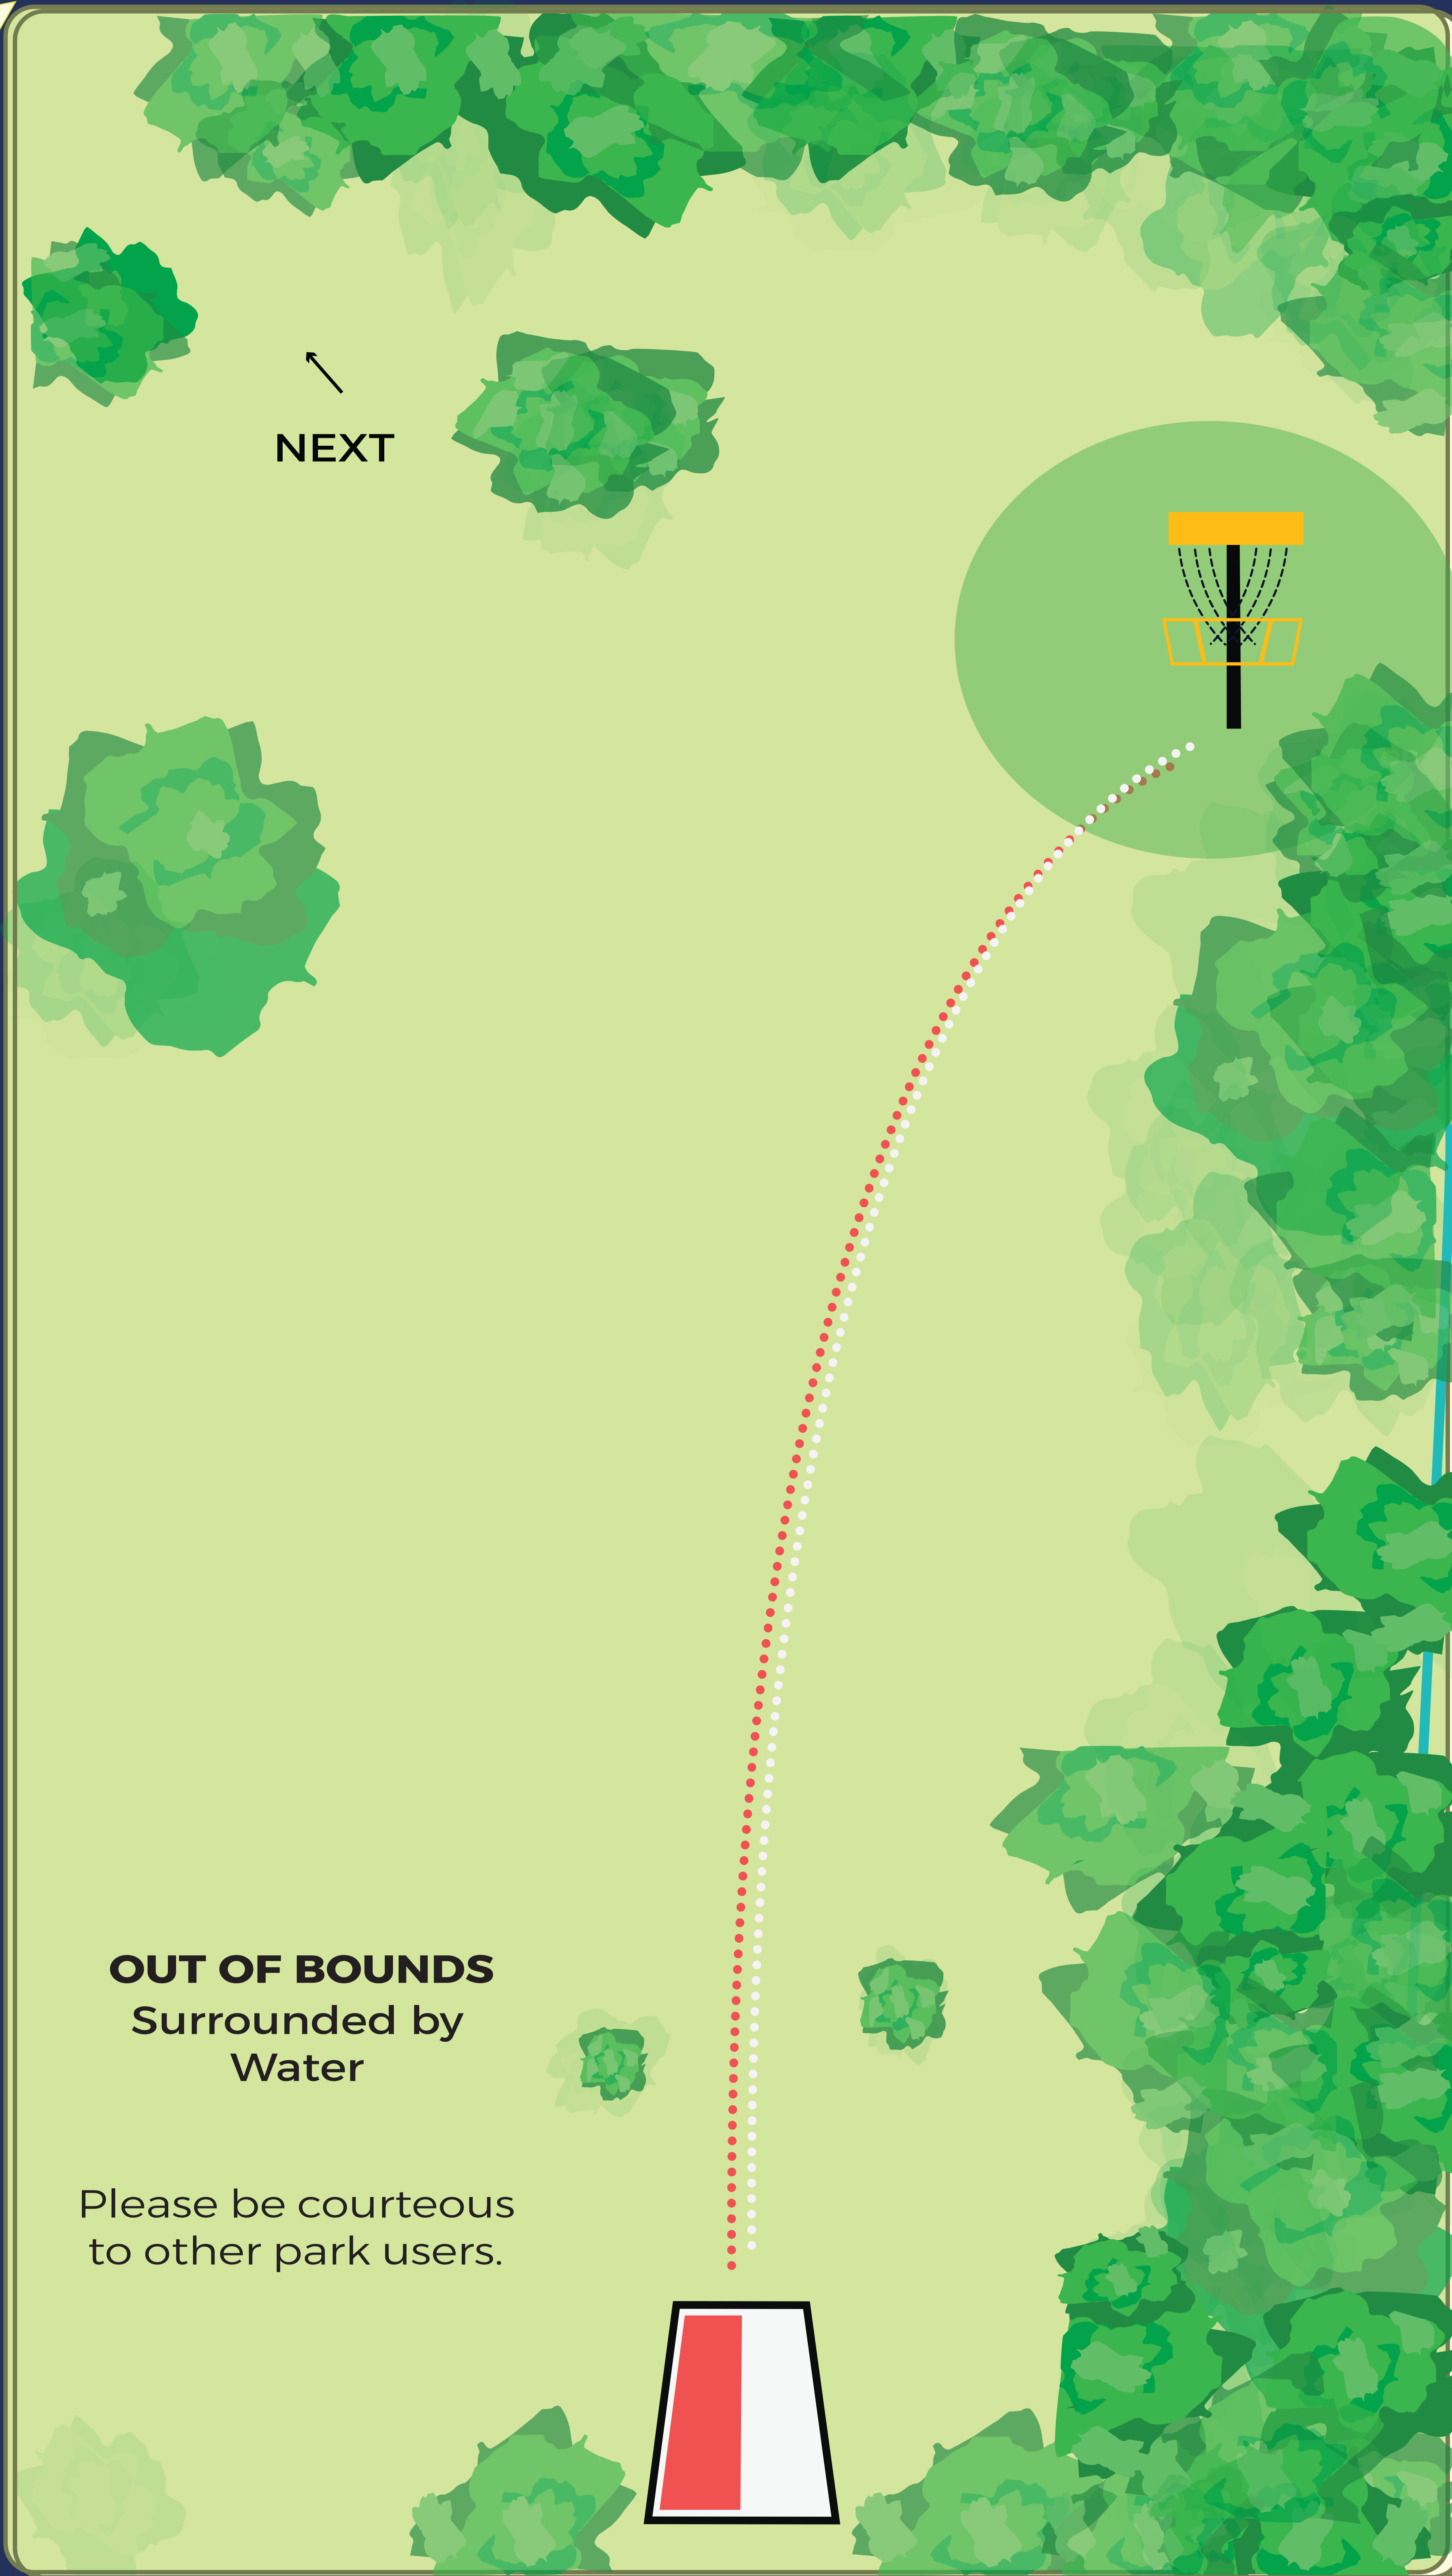

BARTHOLOMEW PARK

DISC GOLF COURSE

14

PAR 3
232 FT

**PACK IT IN AND PACK IT OUT! SUPPORT
BARTHOLOMEW PARK DISC GOLF CLUB!
FIND OUT MORE →**