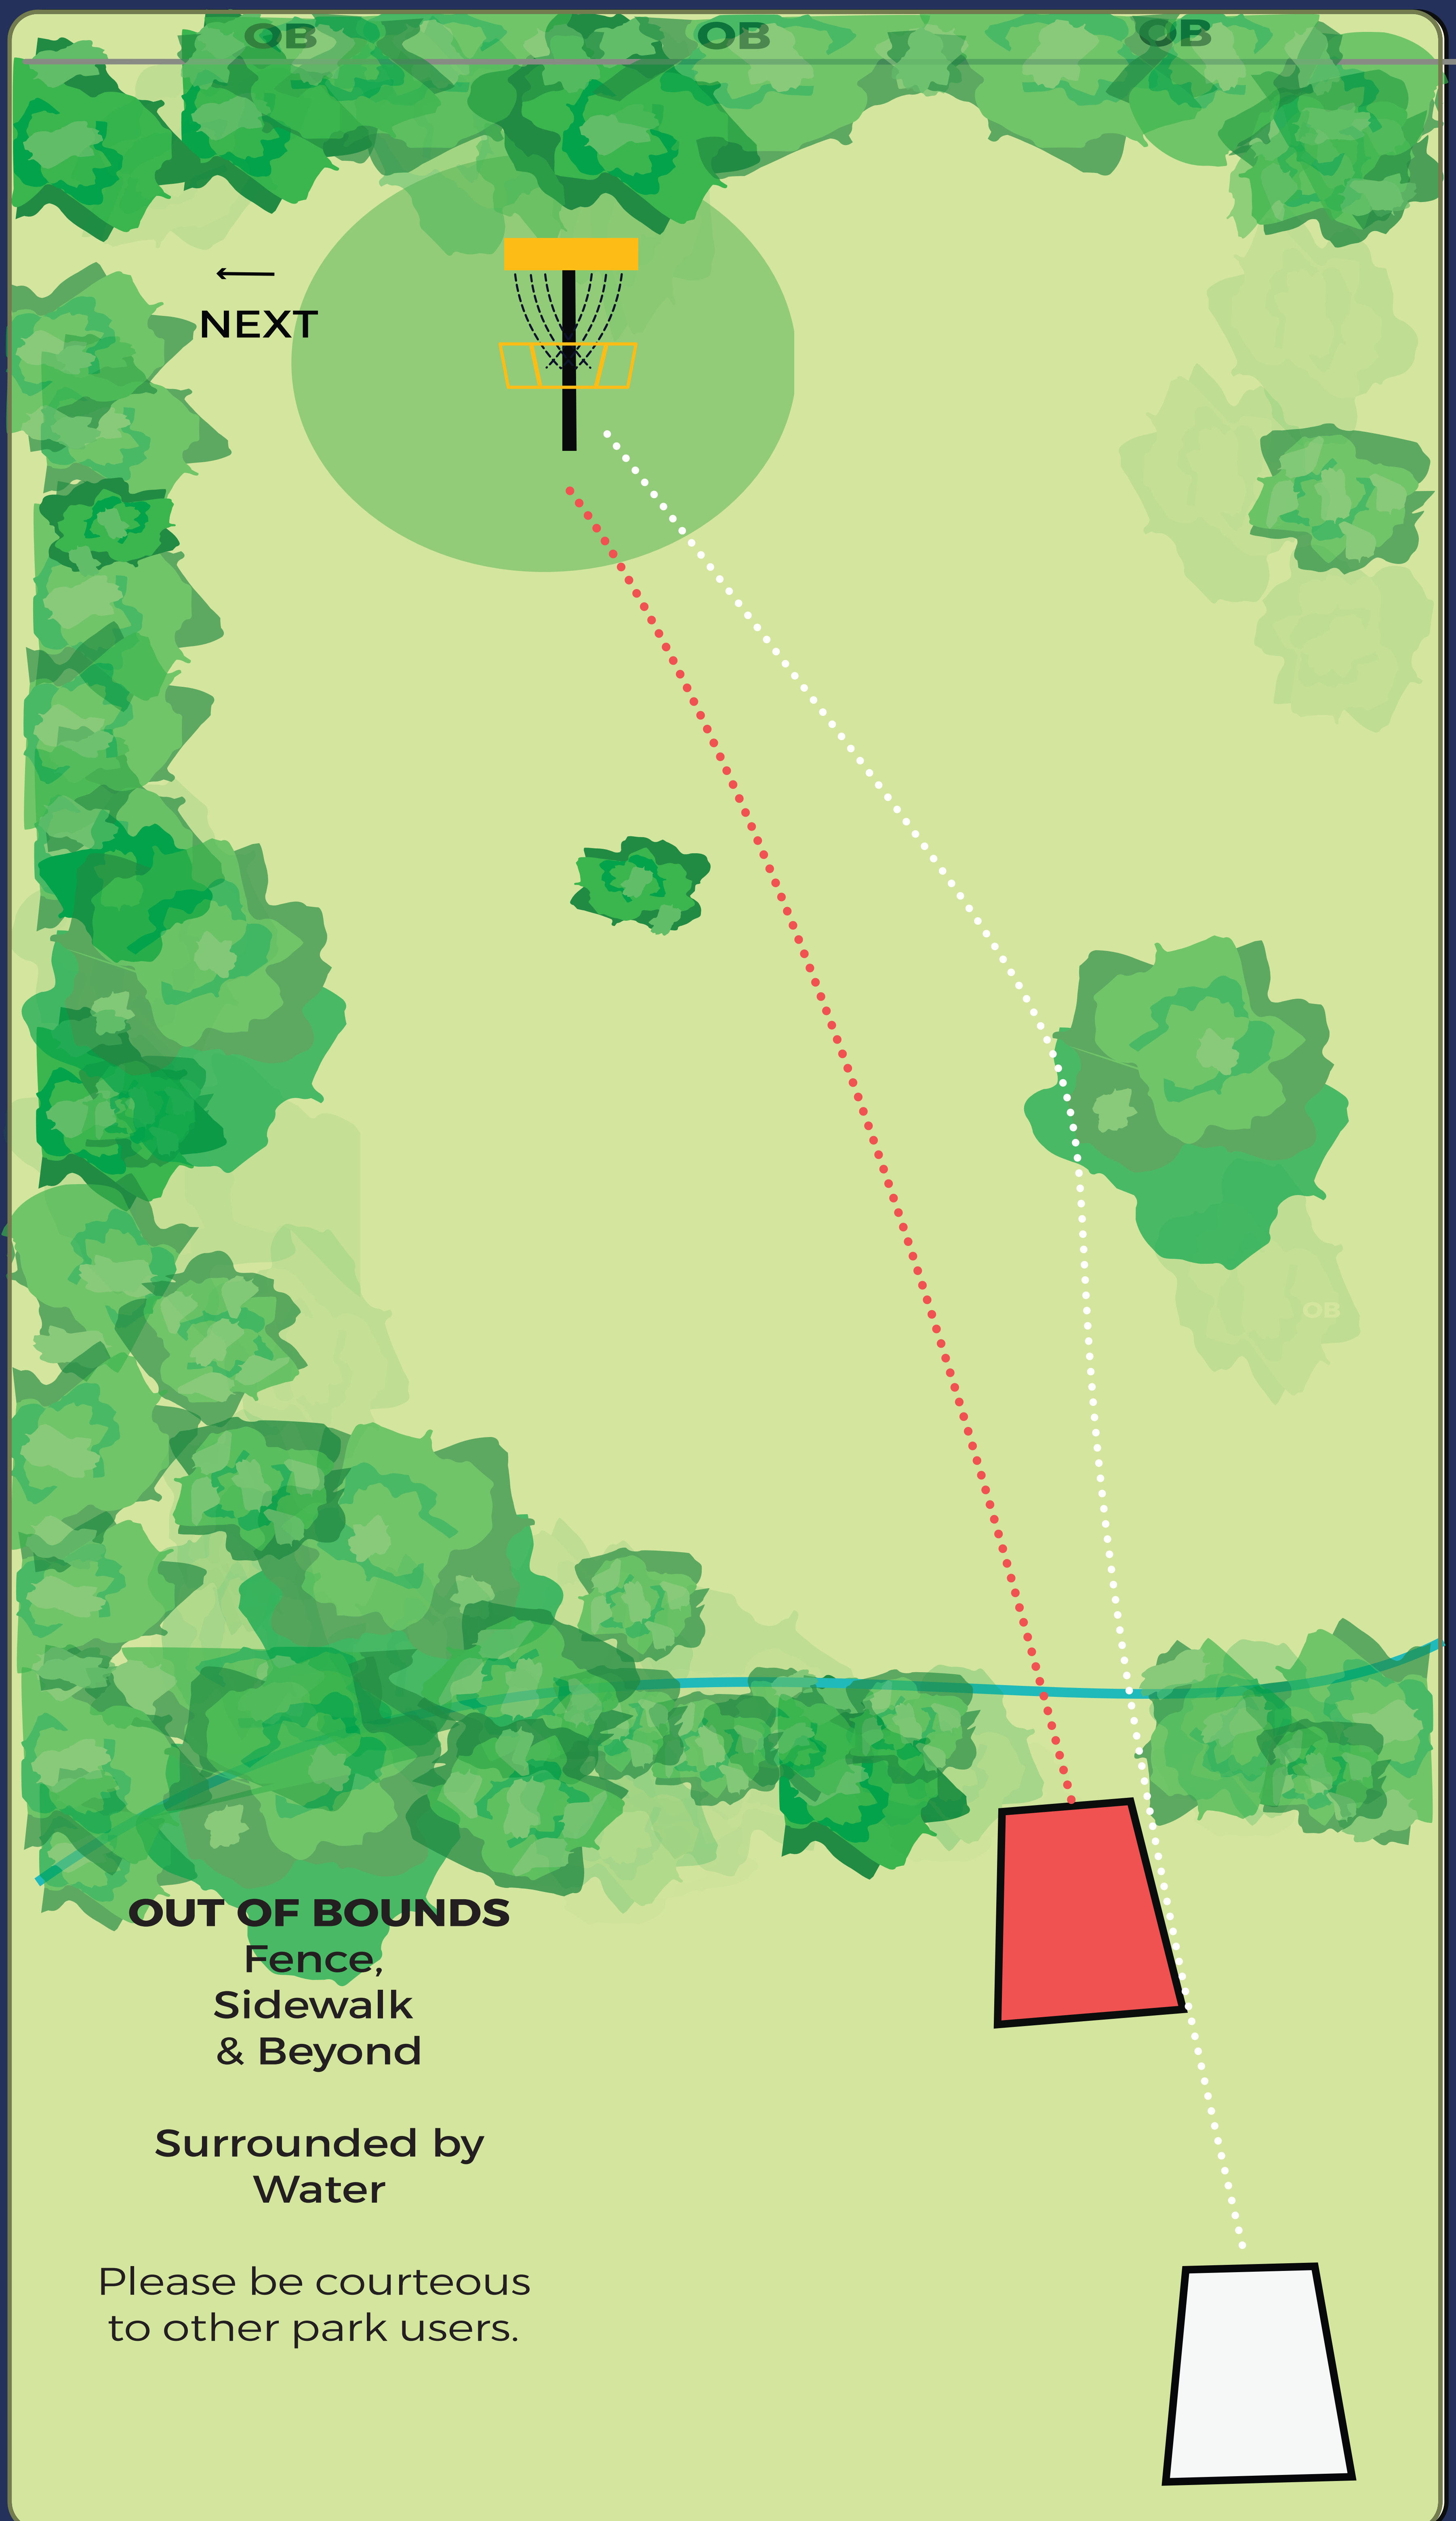

BARTHOLOMEW PARK

DISC GOLF COURSE

6

PAR 3
239 FT

PAR 3
307 FT

**PACK IT IN AND PACK IT OUT! SUPPORT
BARTHOLOMEW PARK DISC GOLF CLUB!
FIND OUT MORE** →