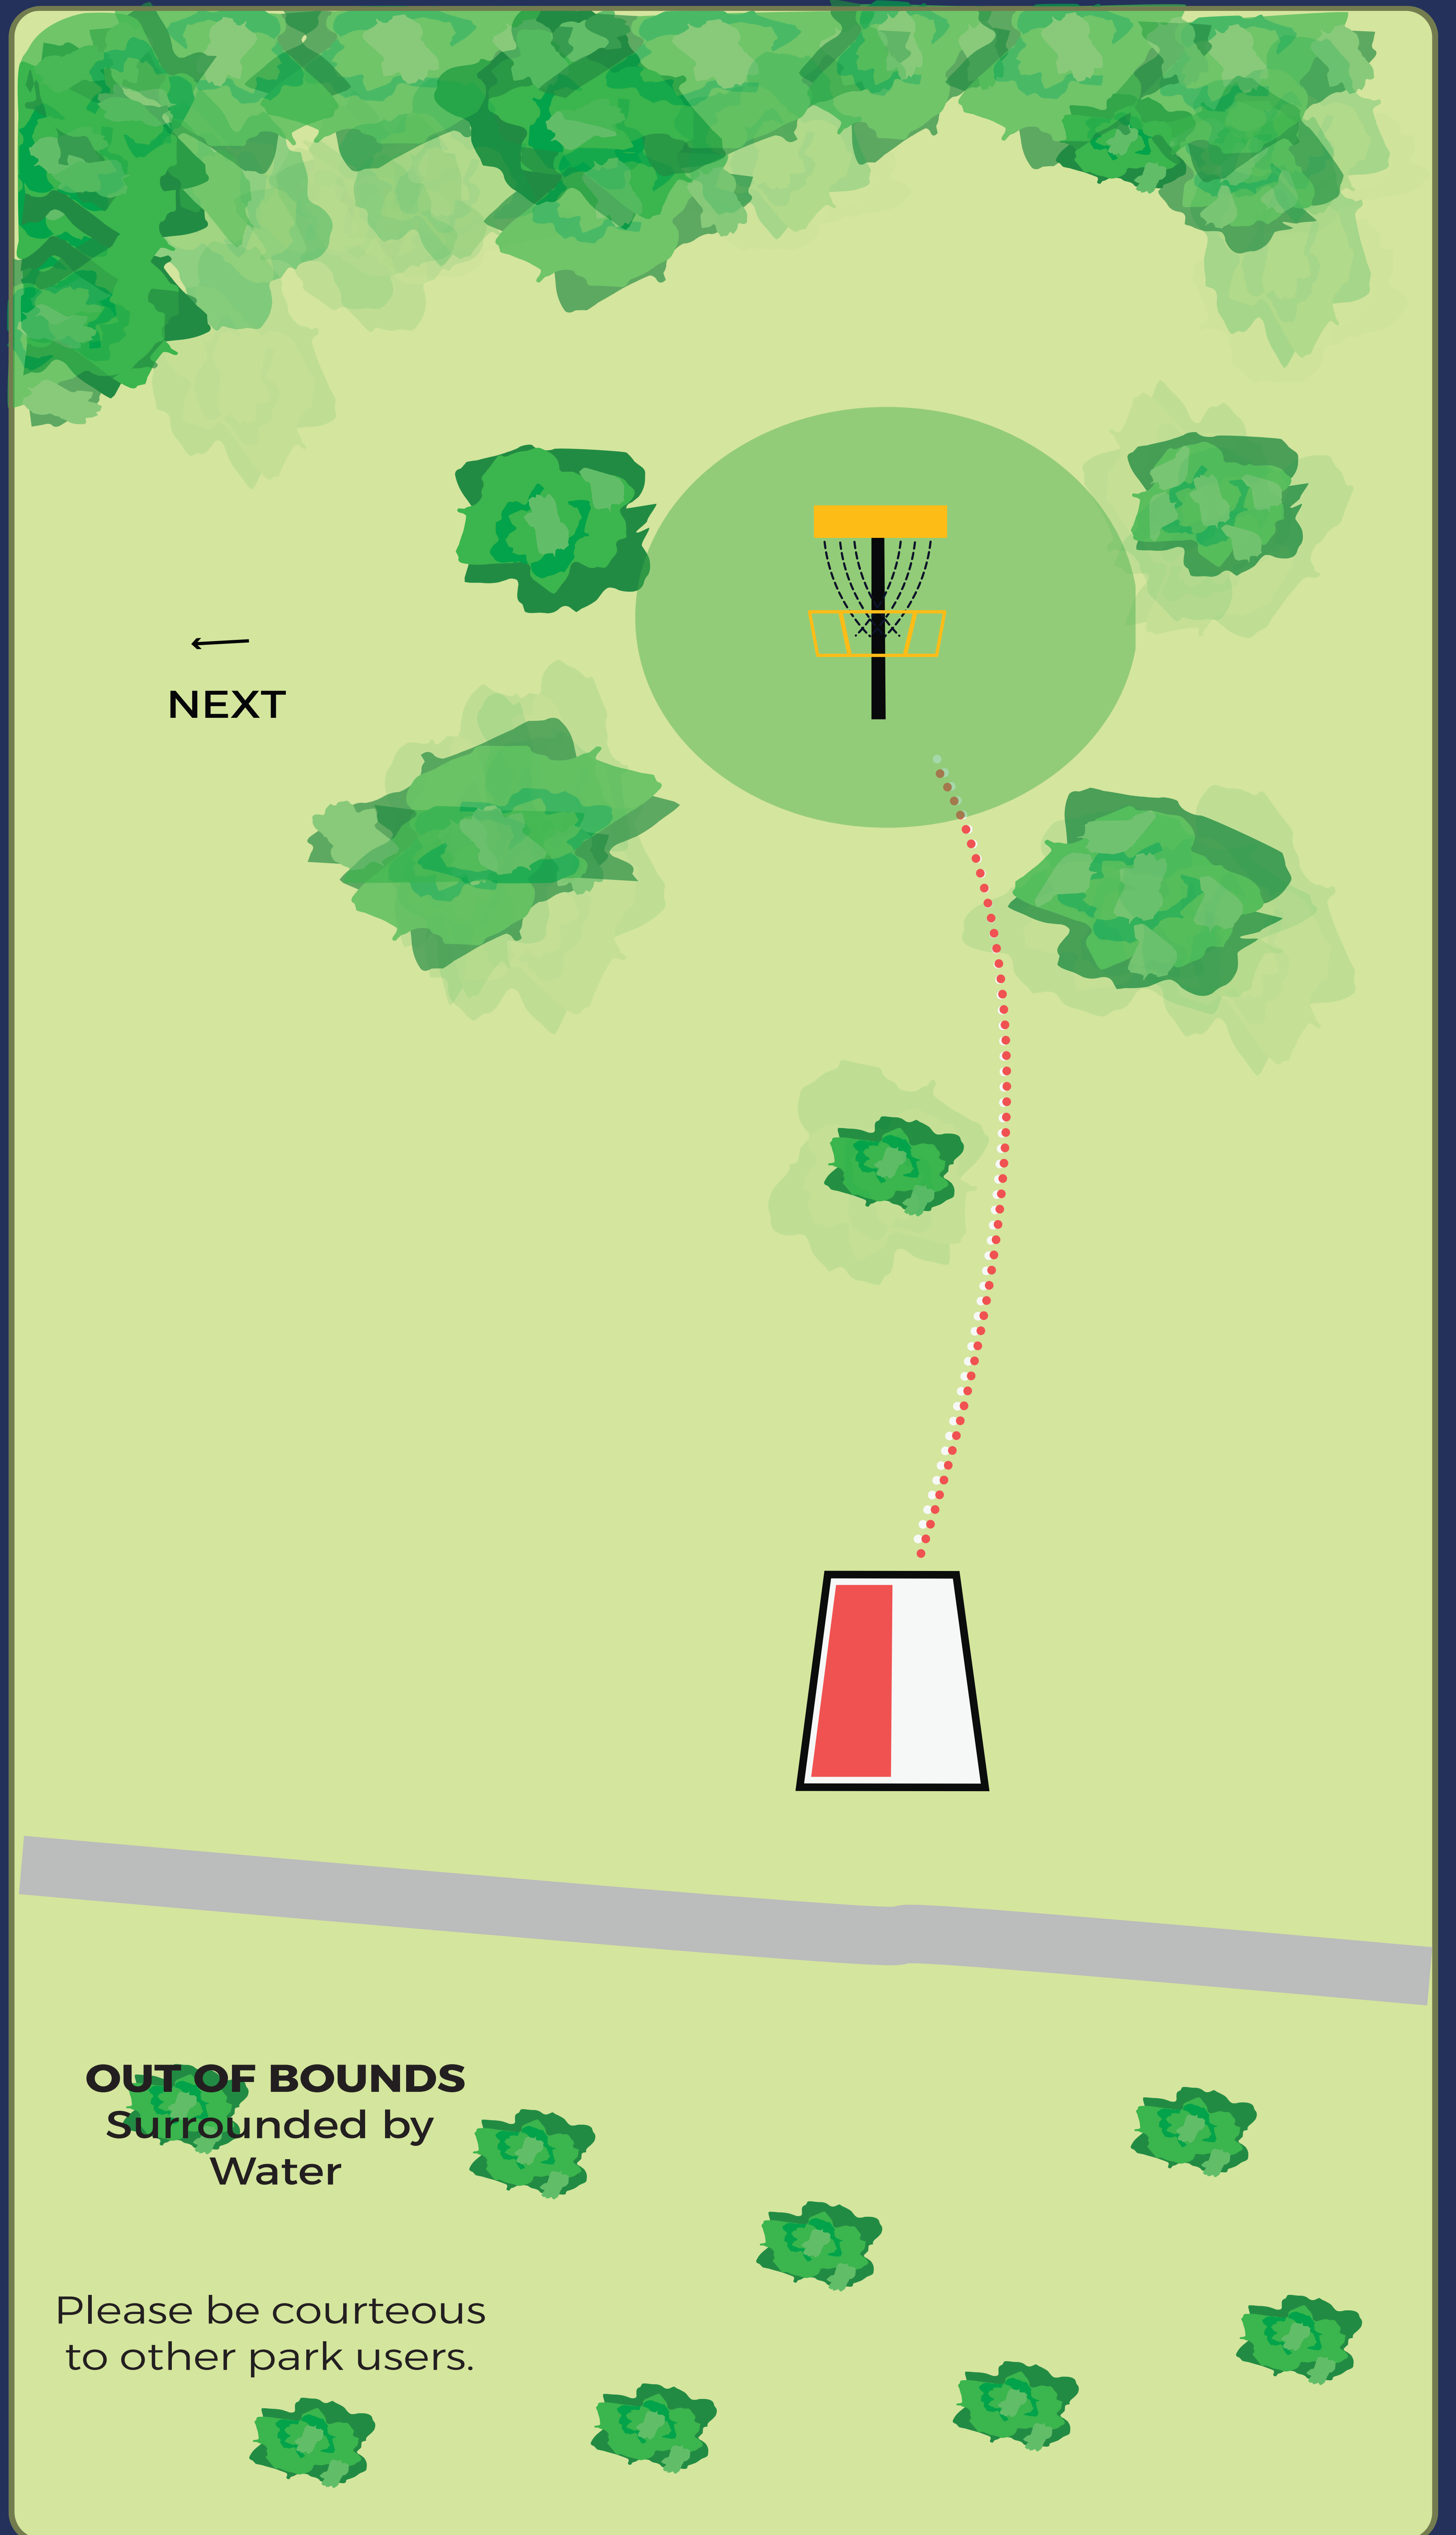

BARTHOLOMEW PARK

DISC GOLF COURSE

9

PAR 3
218 FT

**PACK IT IN AND PACK IT OUT! SUPPORT
BARTHOLOMEW PARK DISC GOLF CLUB!
FIND OUT MORE →**