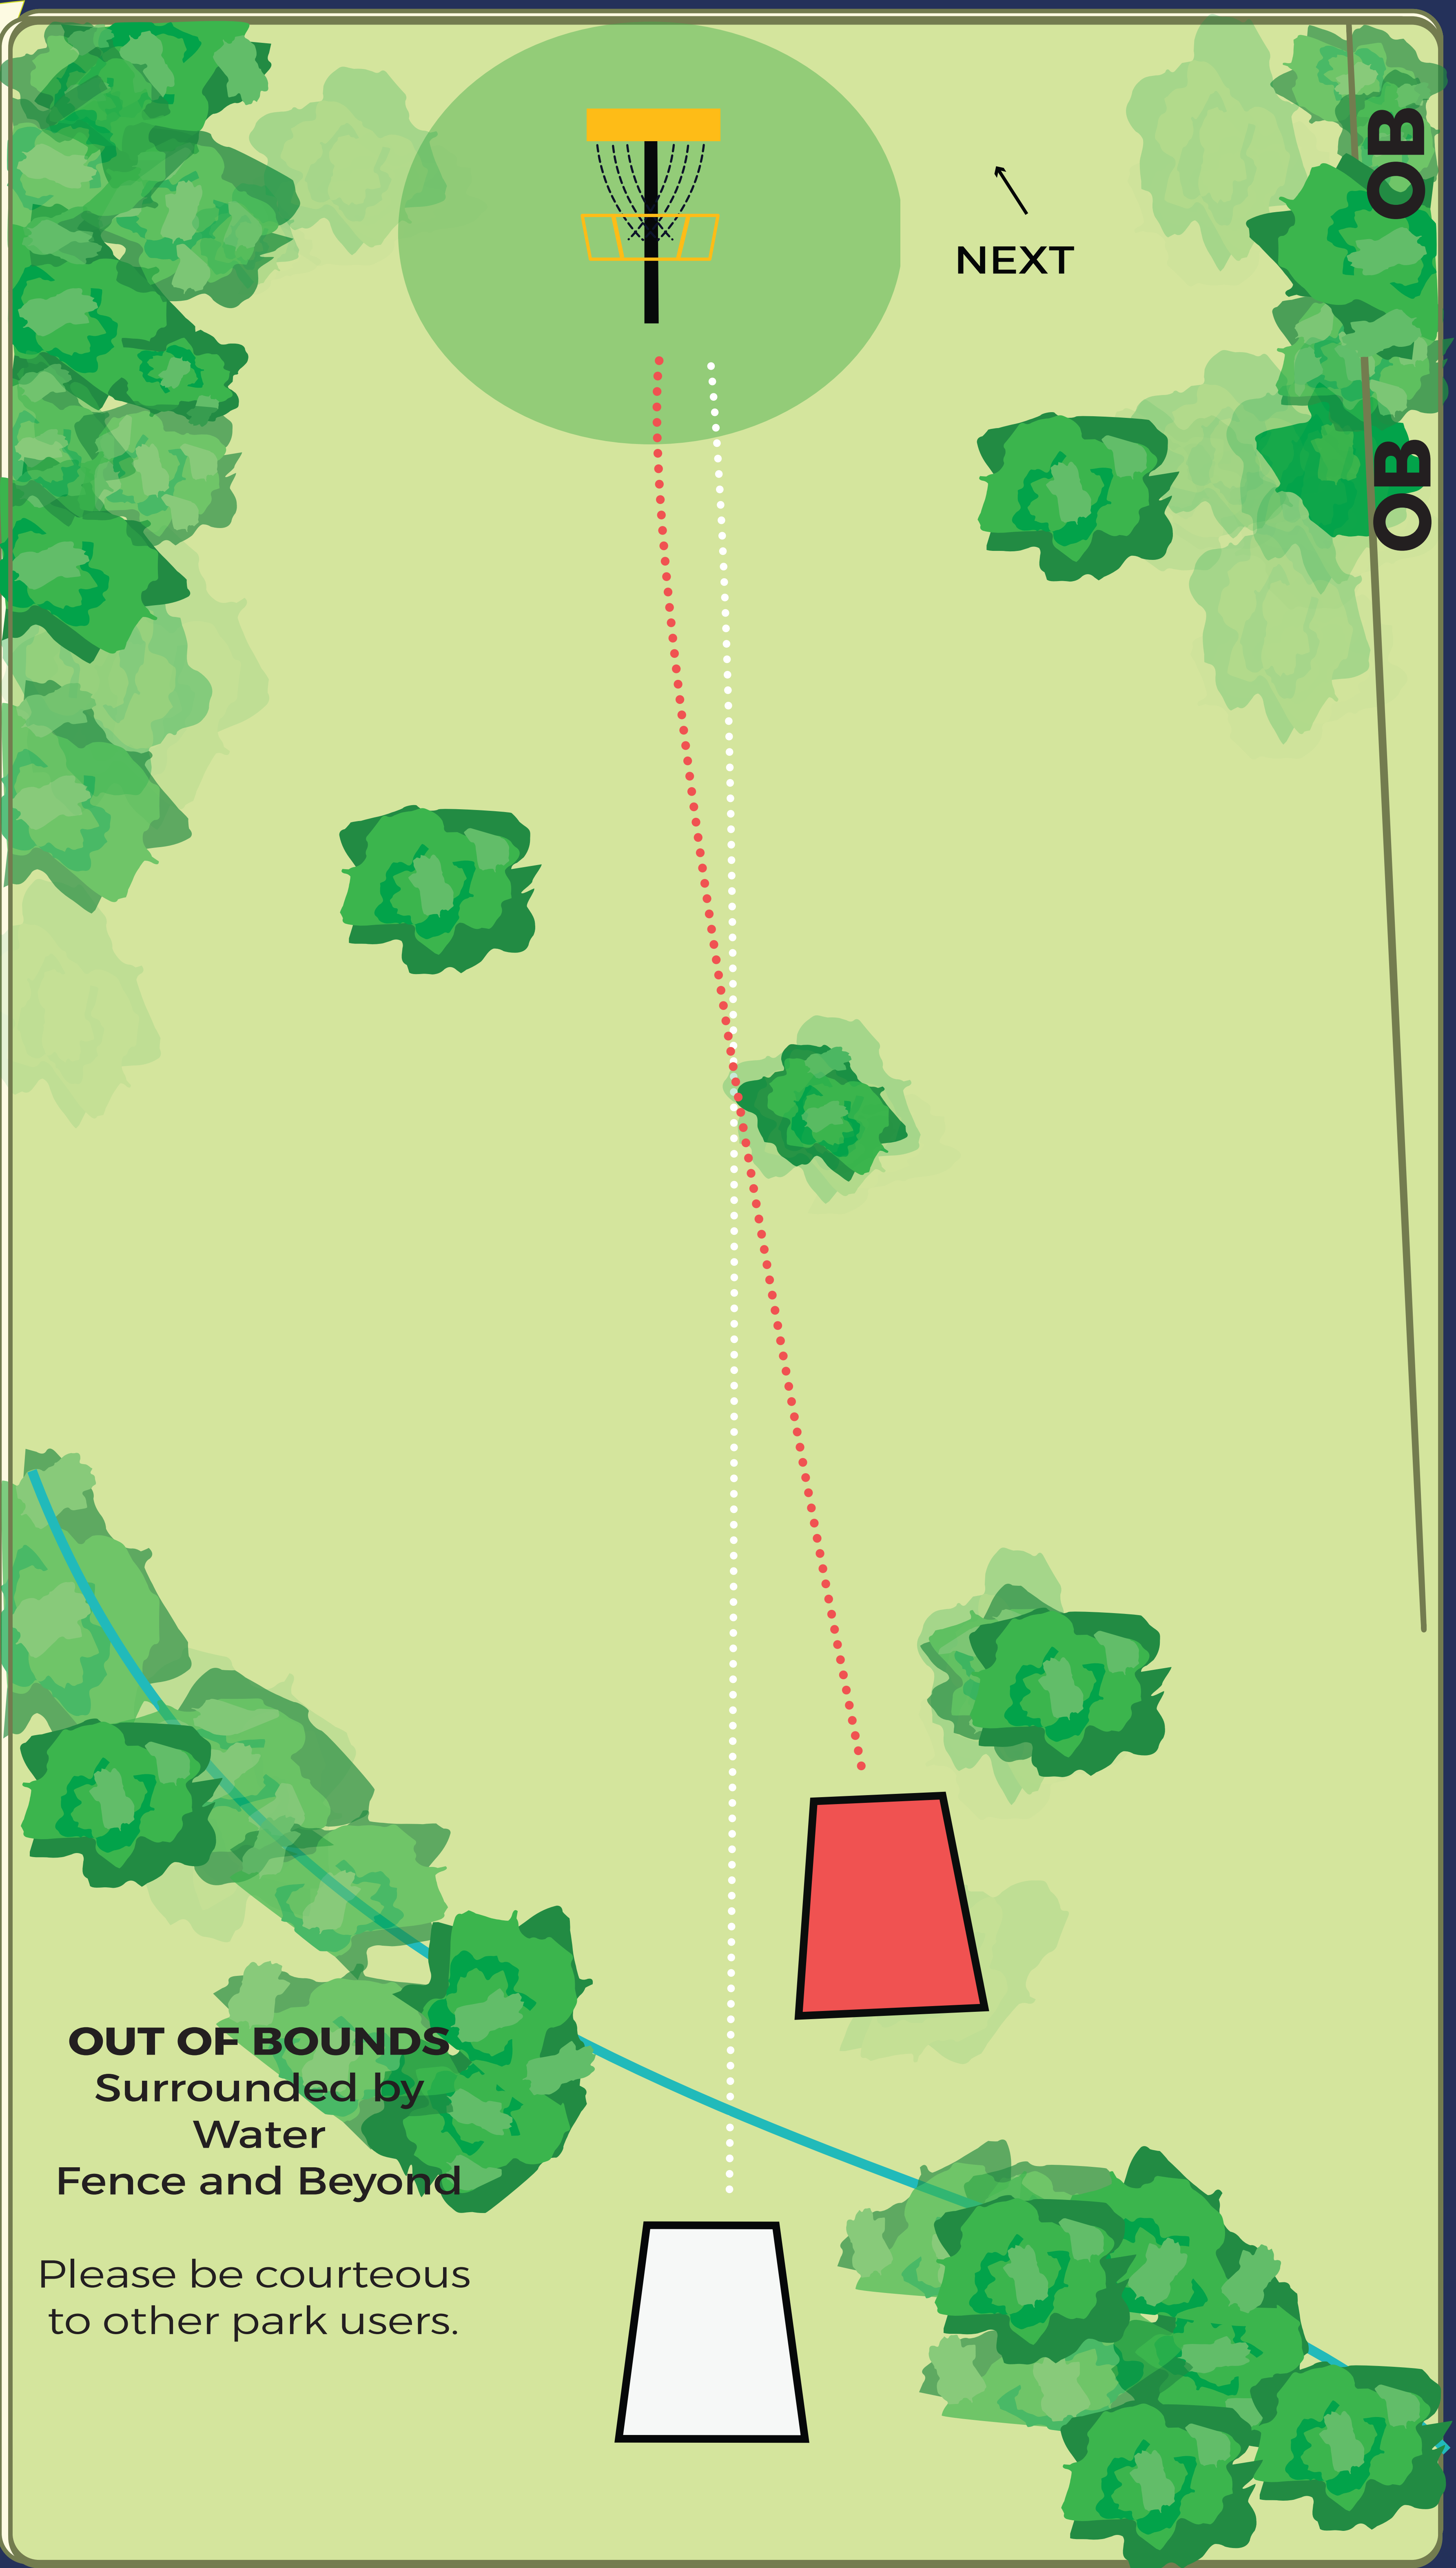

BARTHOLOMEW PARK

DISC GOLF COURSE

16

PAR 3
218 FT

PAR 3
308 FT

**PACK IT IN AND PACK IT OUT! SUPPORT
BARTHOLOMEW PARK DISC GOLF CLUB!
FIND OUT MORE** →