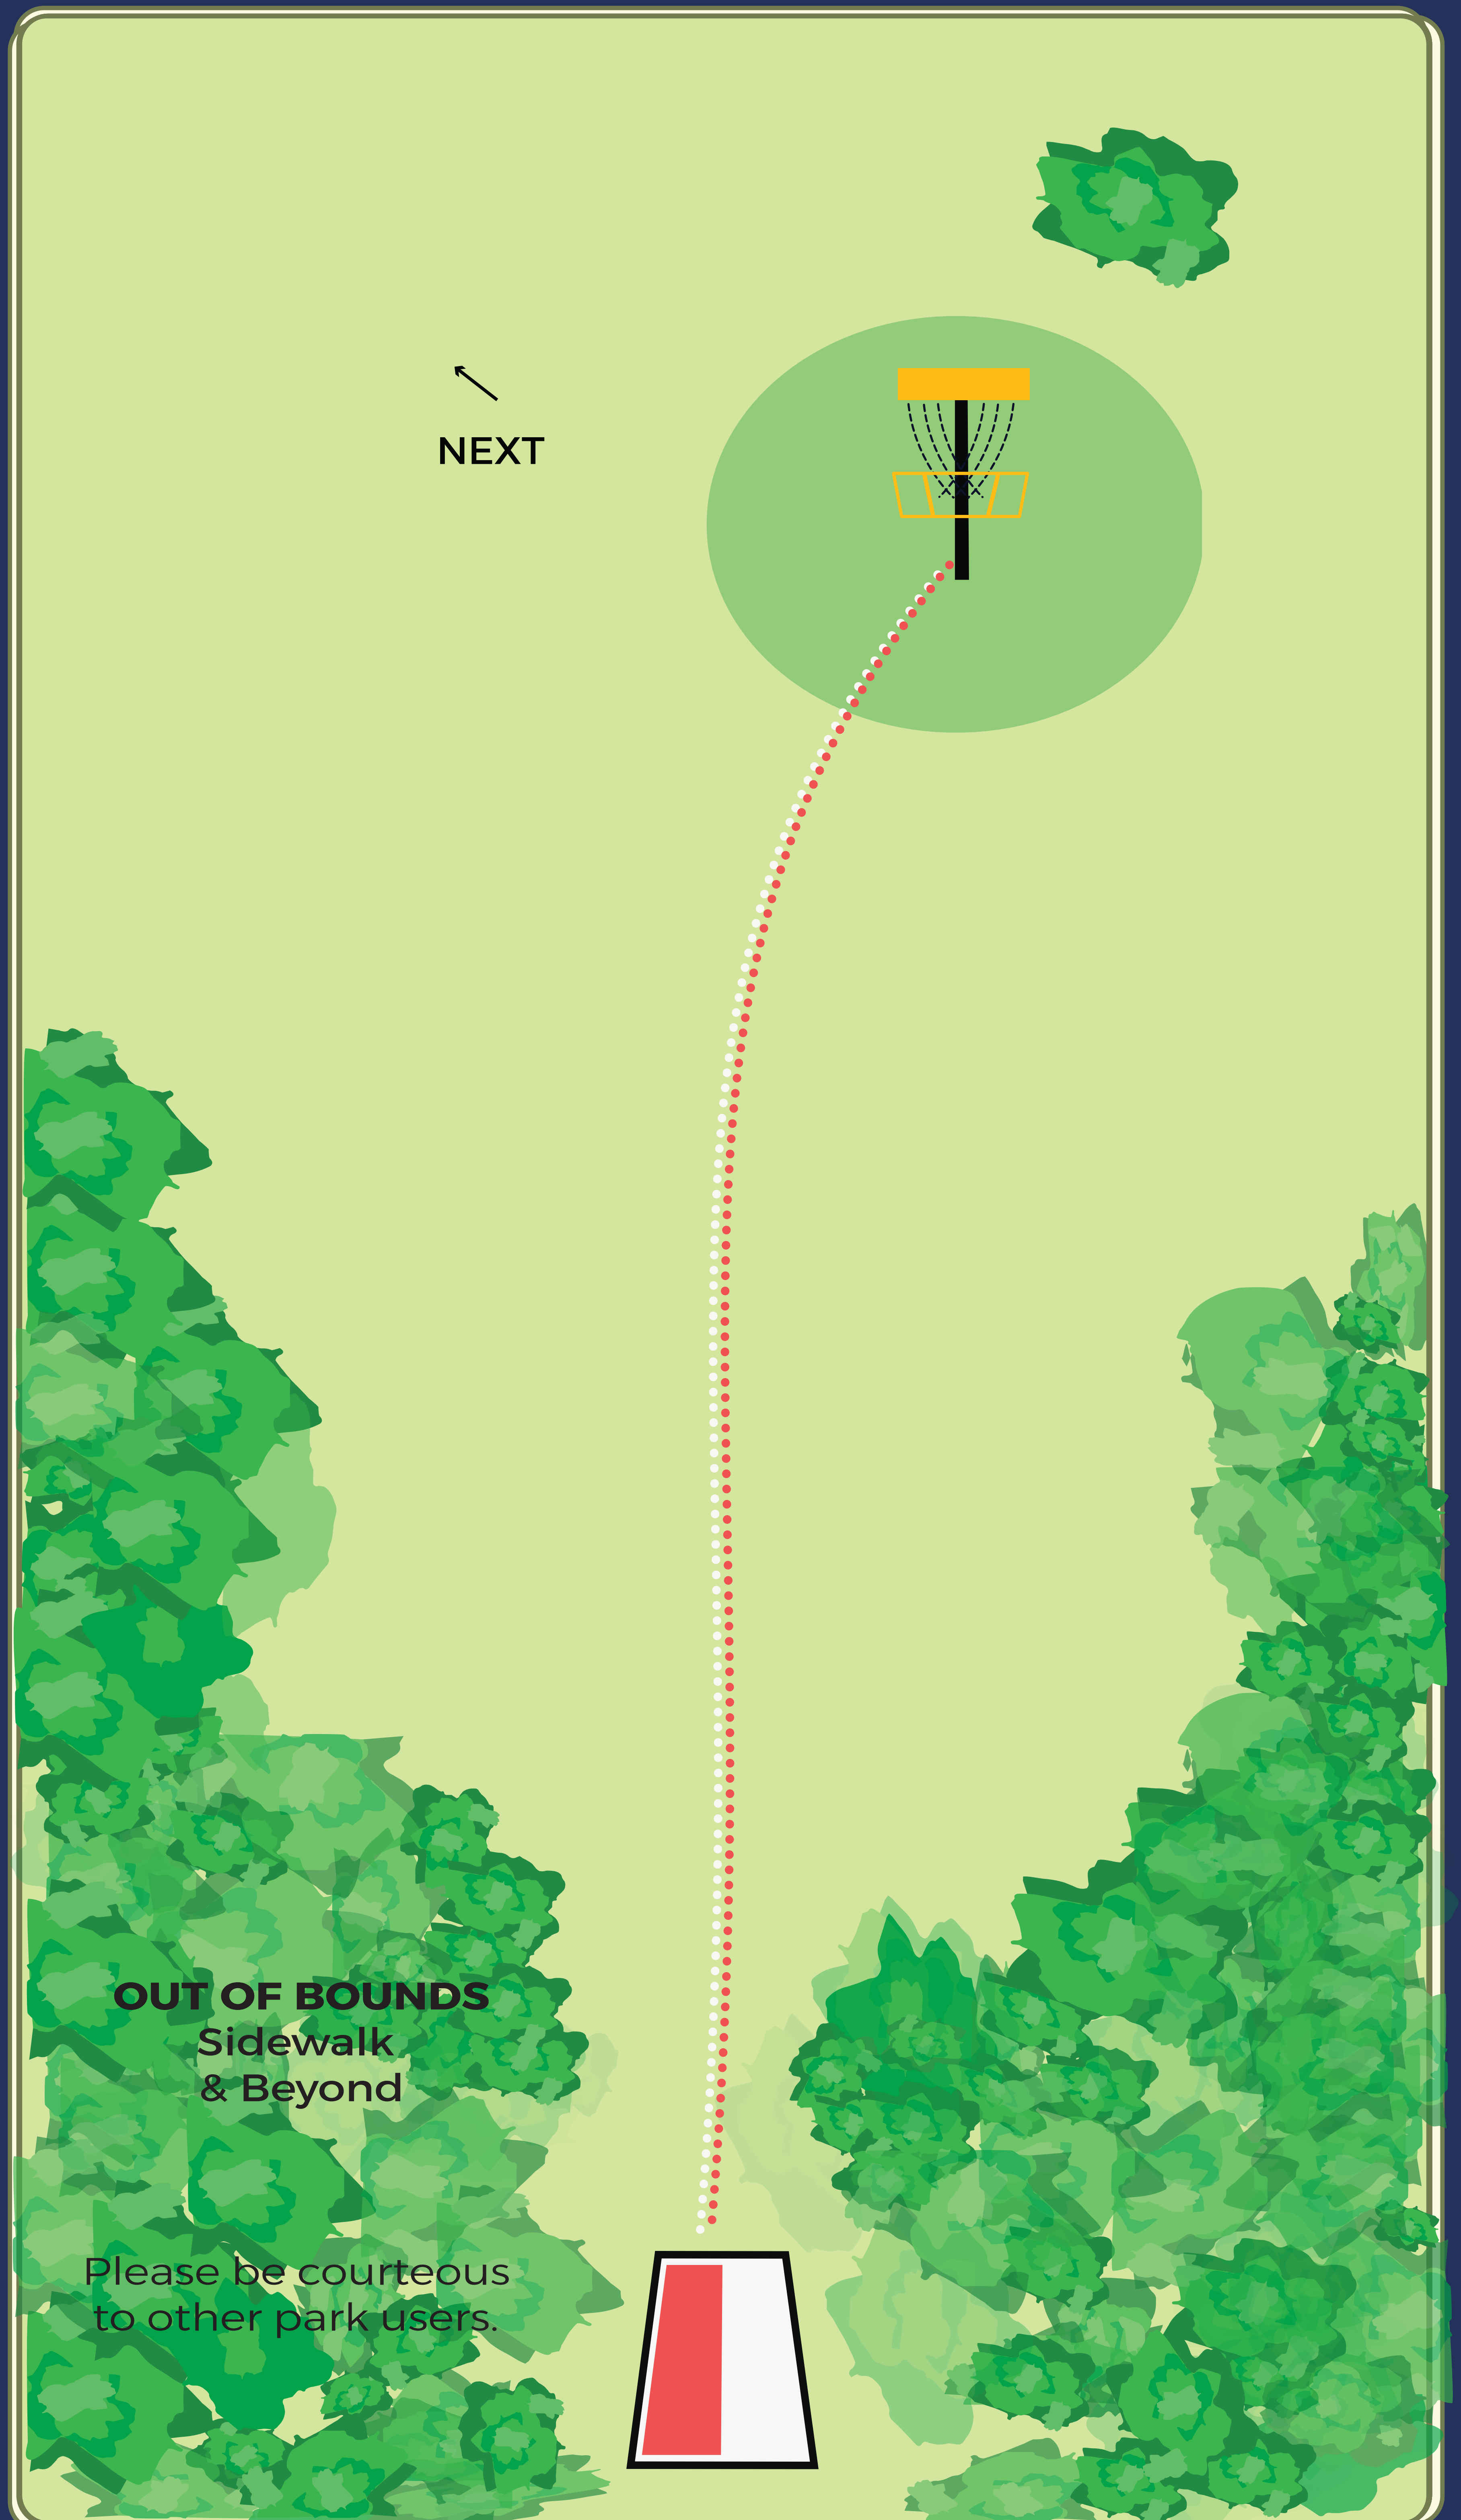

BARTHOLOMEW PARK

DISC GOLF COURSE

4

PAR 3
194 FT

**PACK IT IN AND PACK IT OUT! SUPPORT
BARTHOLOMEW PARK DISC GOLF CLUB!
FIND OUT MORE** →