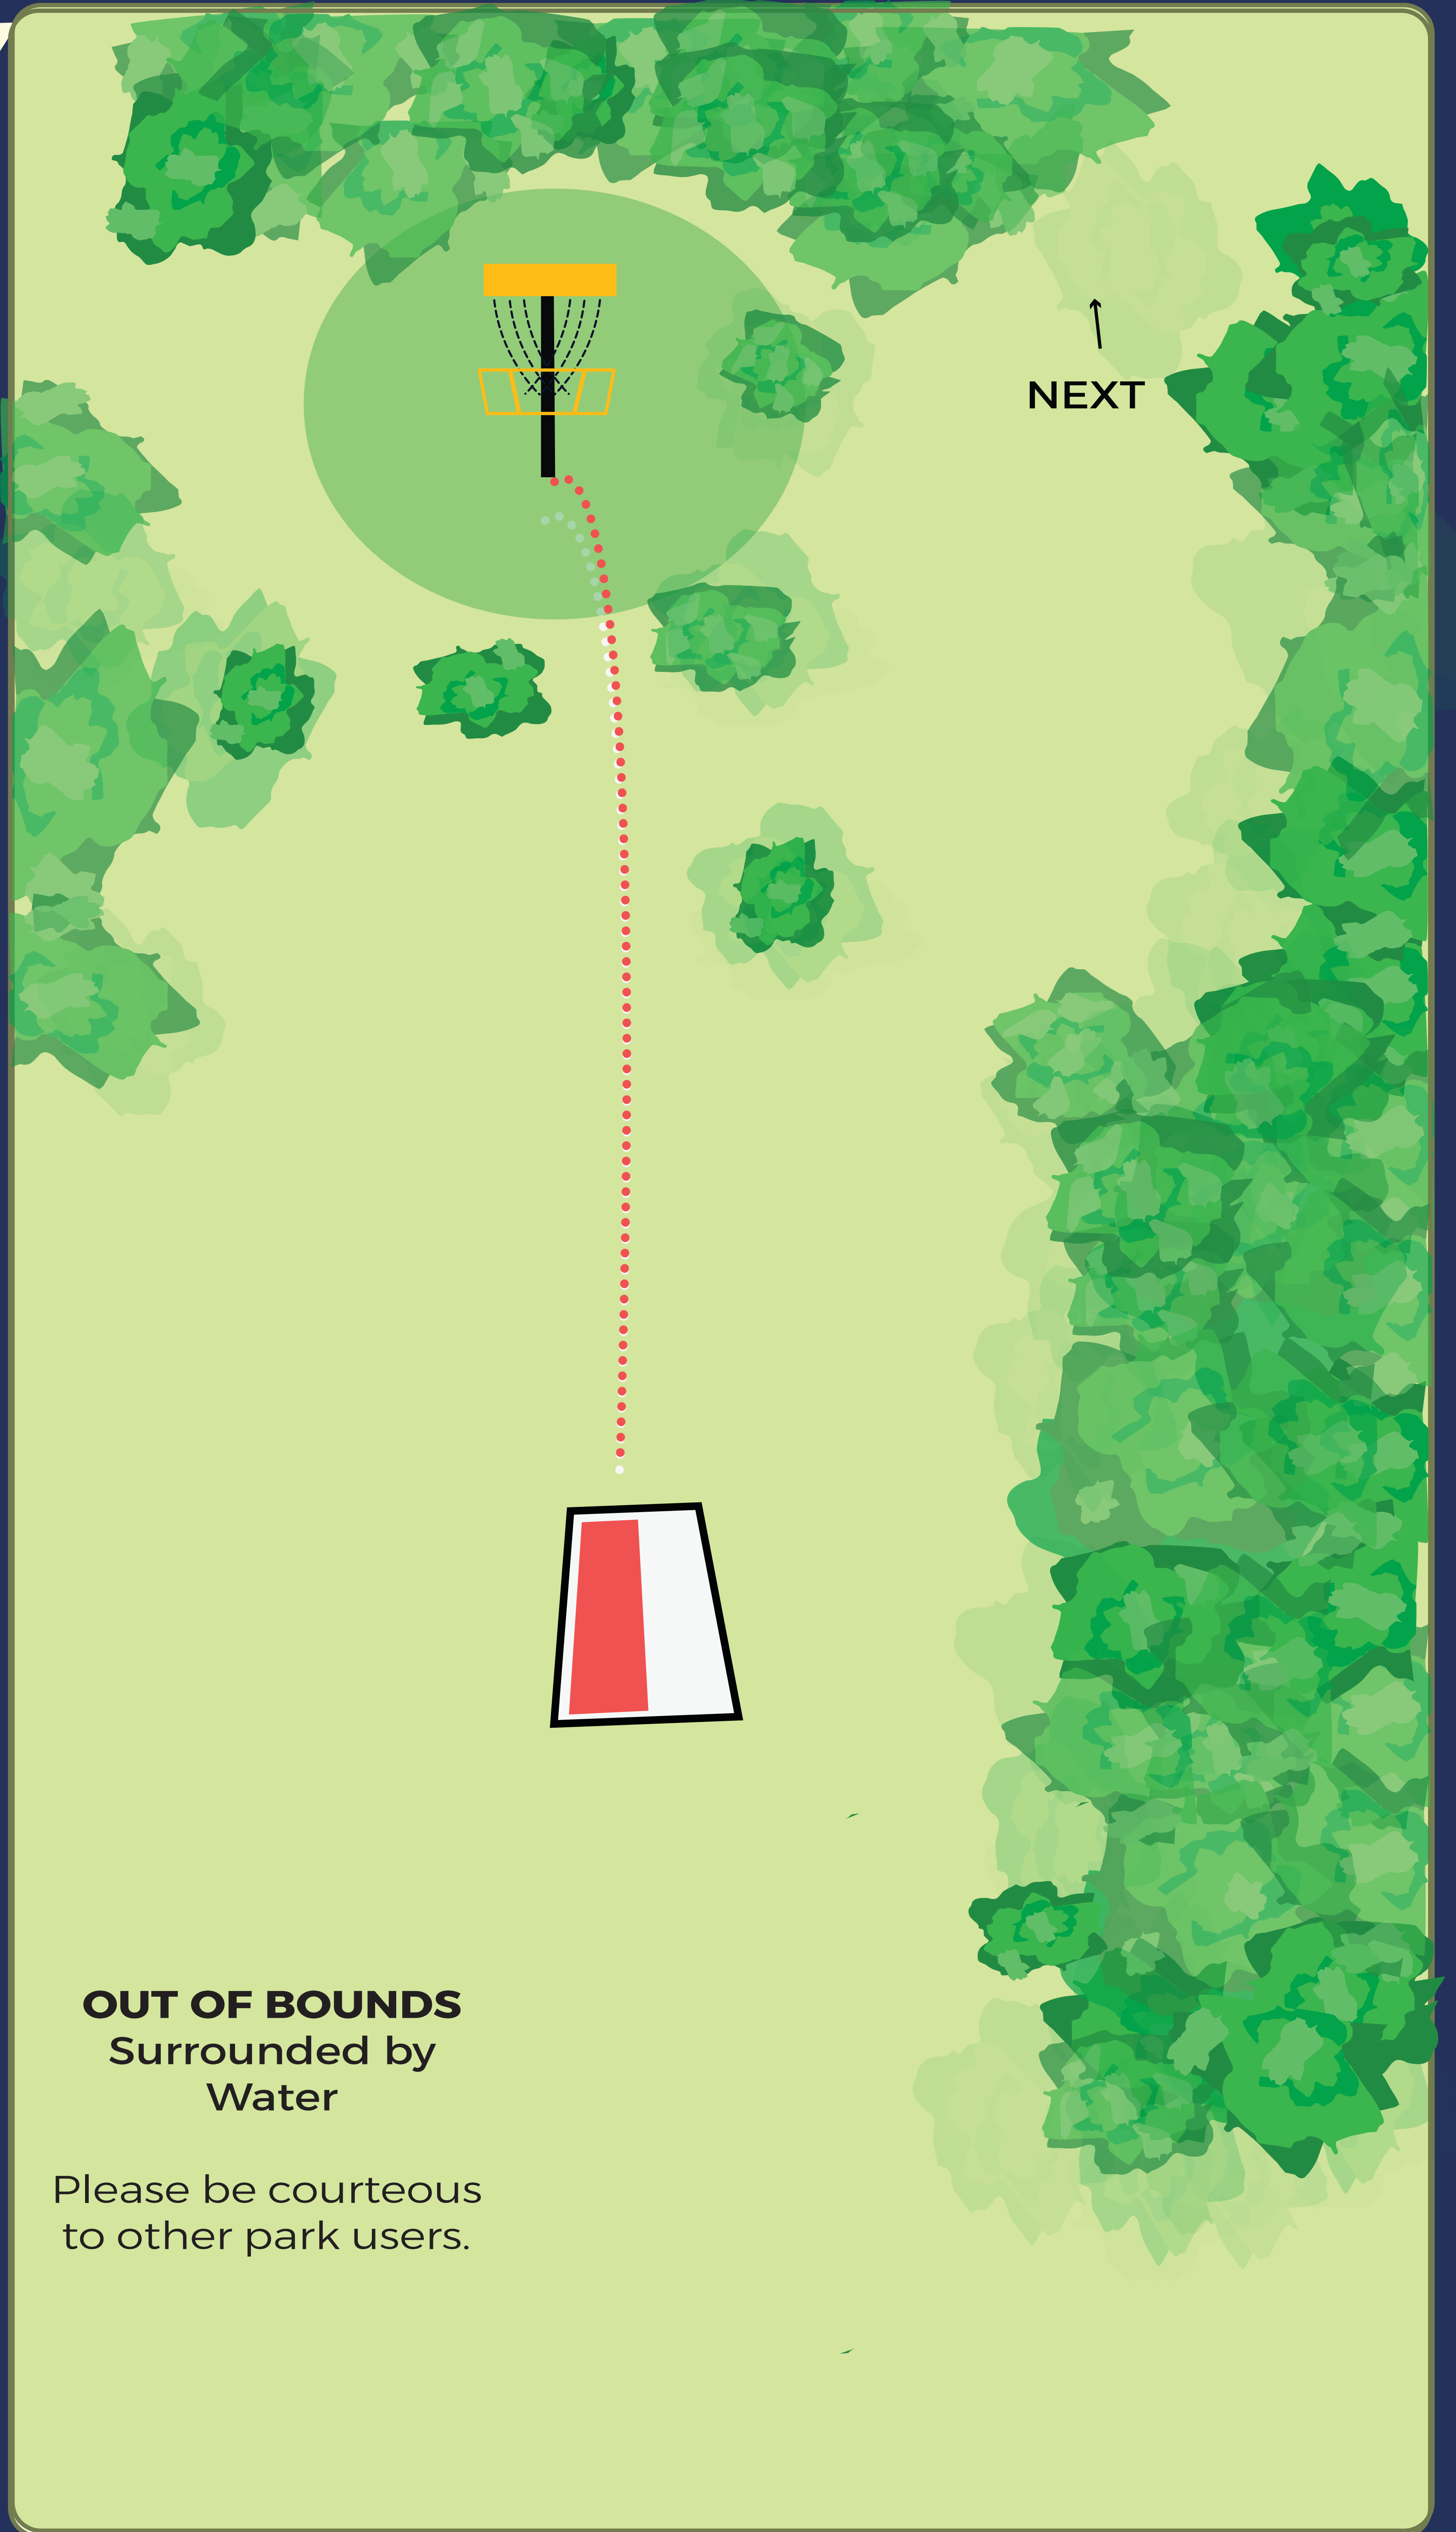

BARTHOLOMEW PARK

DISC GOLF COURSE

15

PAR 3
161 FT

**PACK IT IN AND PACK IT OUT! SUPPORT
BARTHOLOMEW PARK DISC GOLF CLUB!
FIND OUT MORE →**