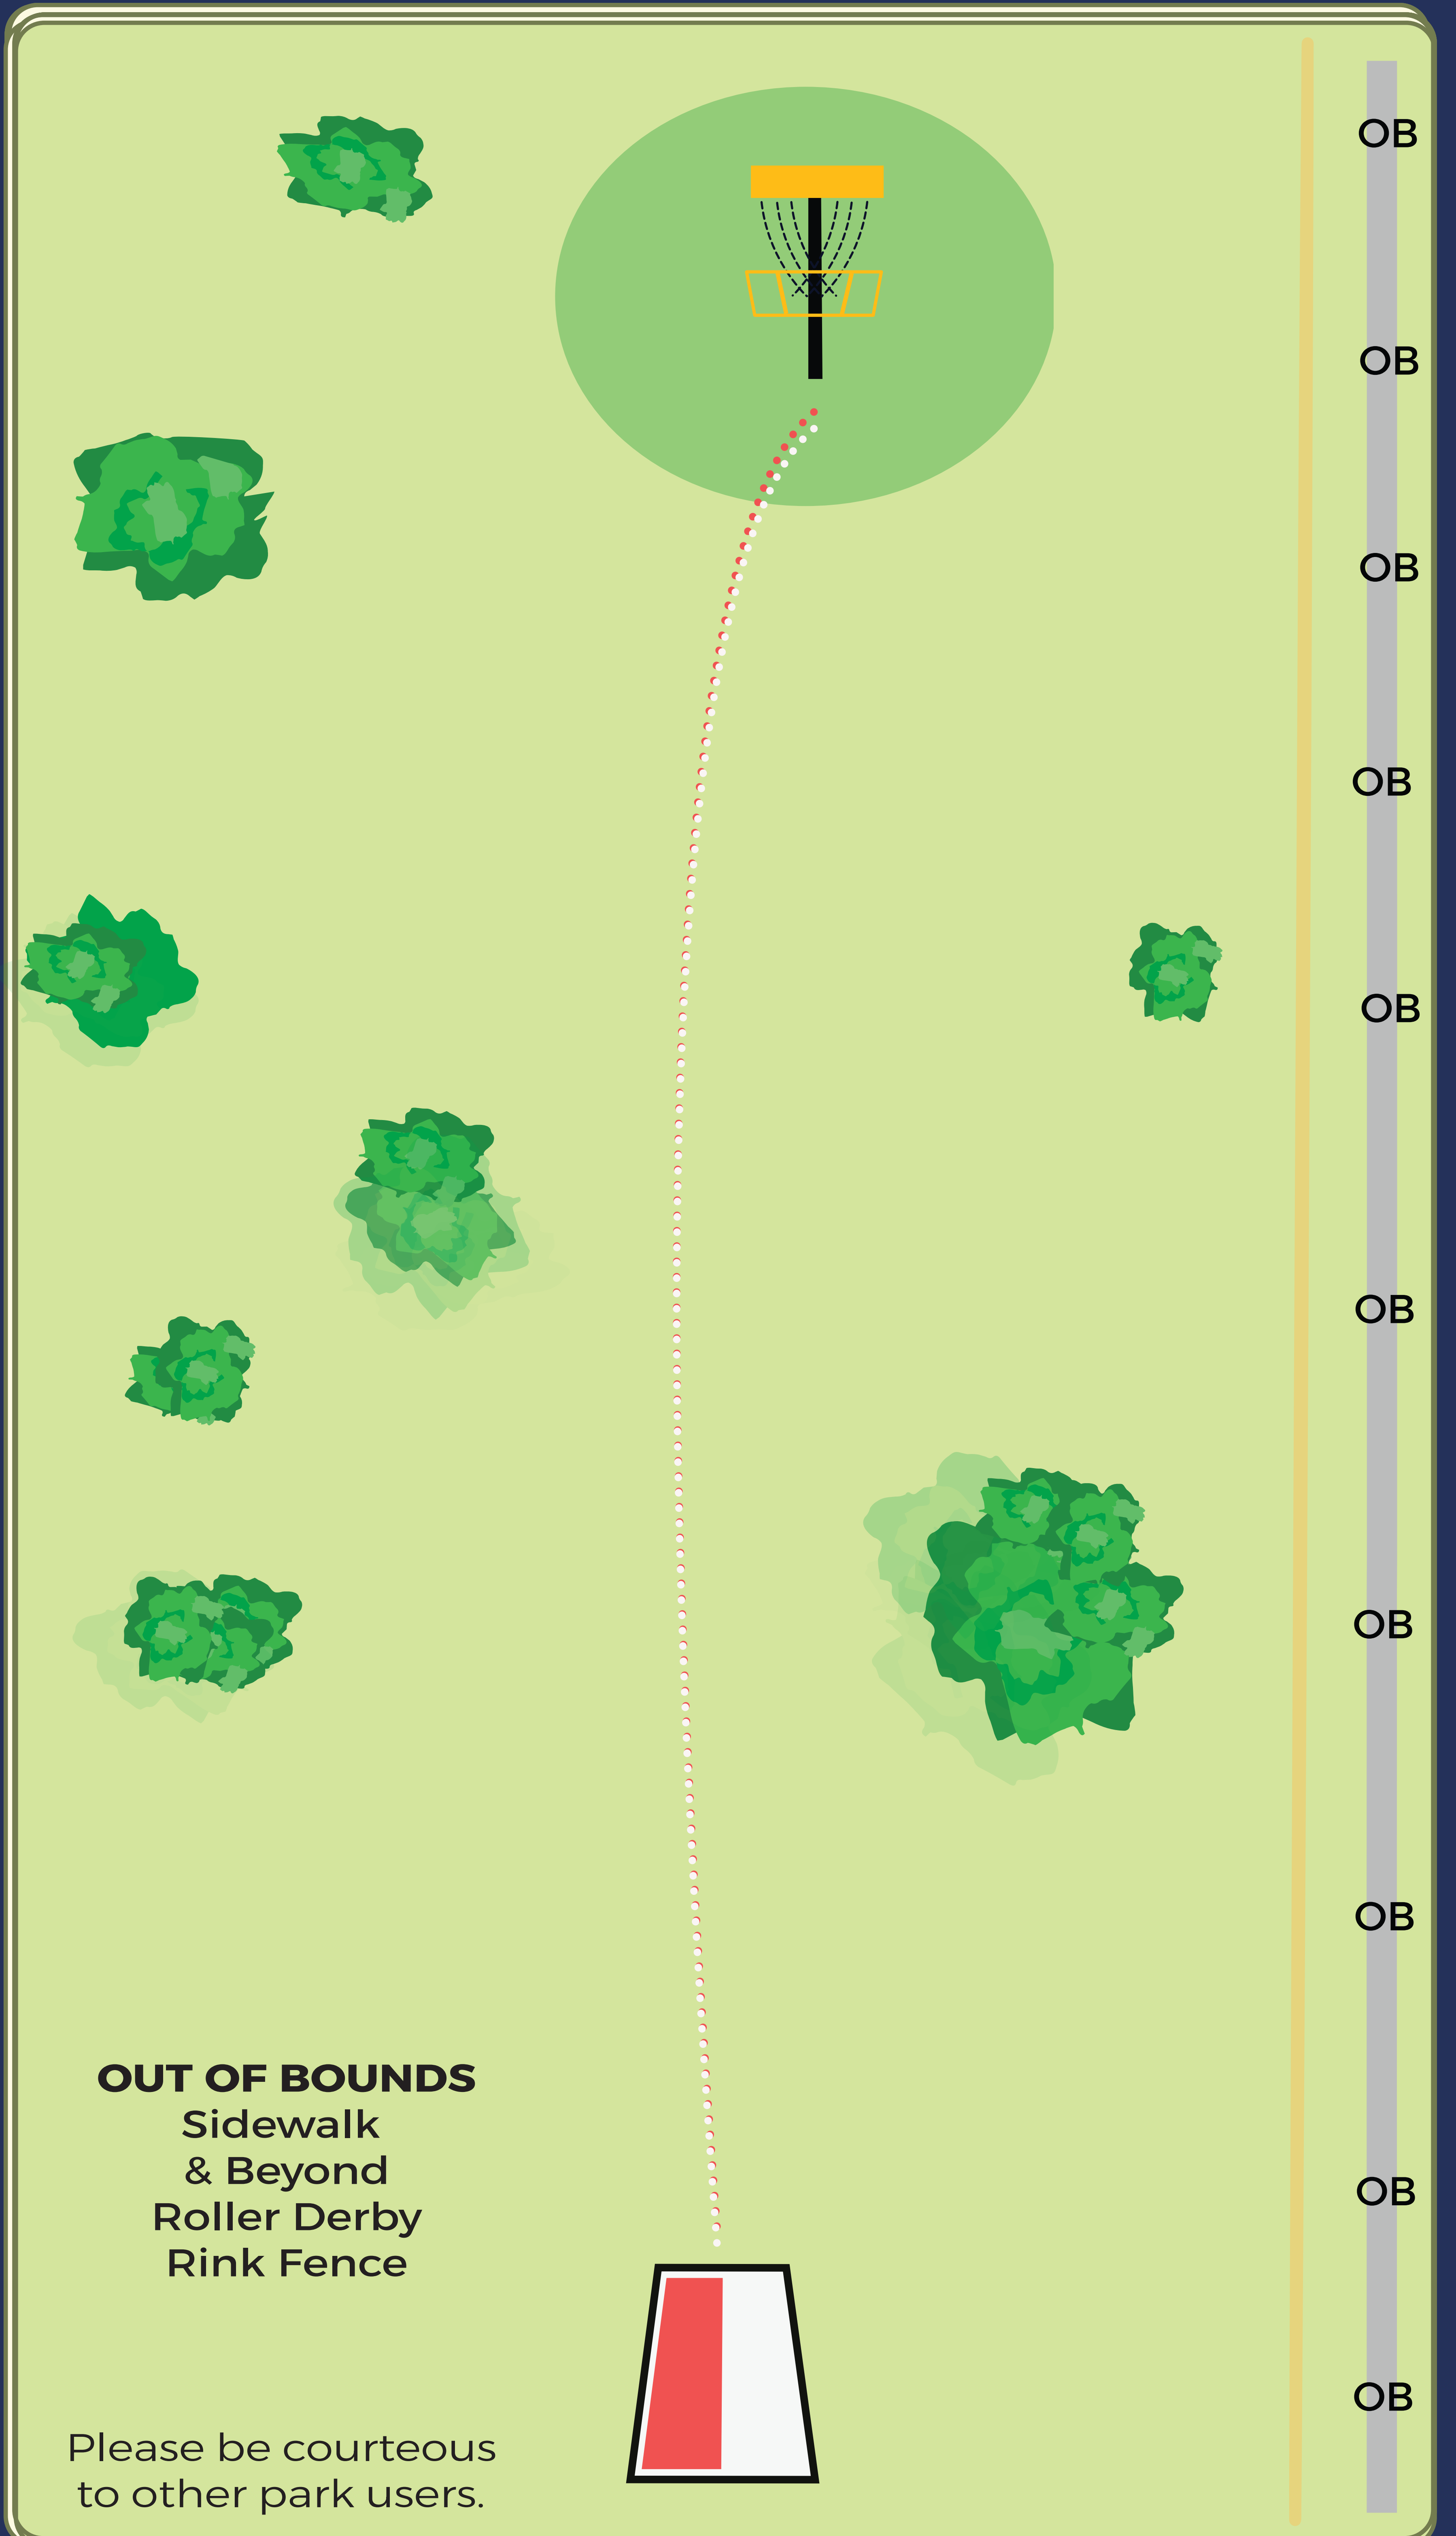

BARTHOLOMEW PARK

DISC GOLF COURSE

5

PAR 3
362 FT

**PACK IT IN AND PACK IT OUT! SUPPORT
BARTHOLOMEW PARK DISC GOLF CLUB!
FIND OUT MORE** →