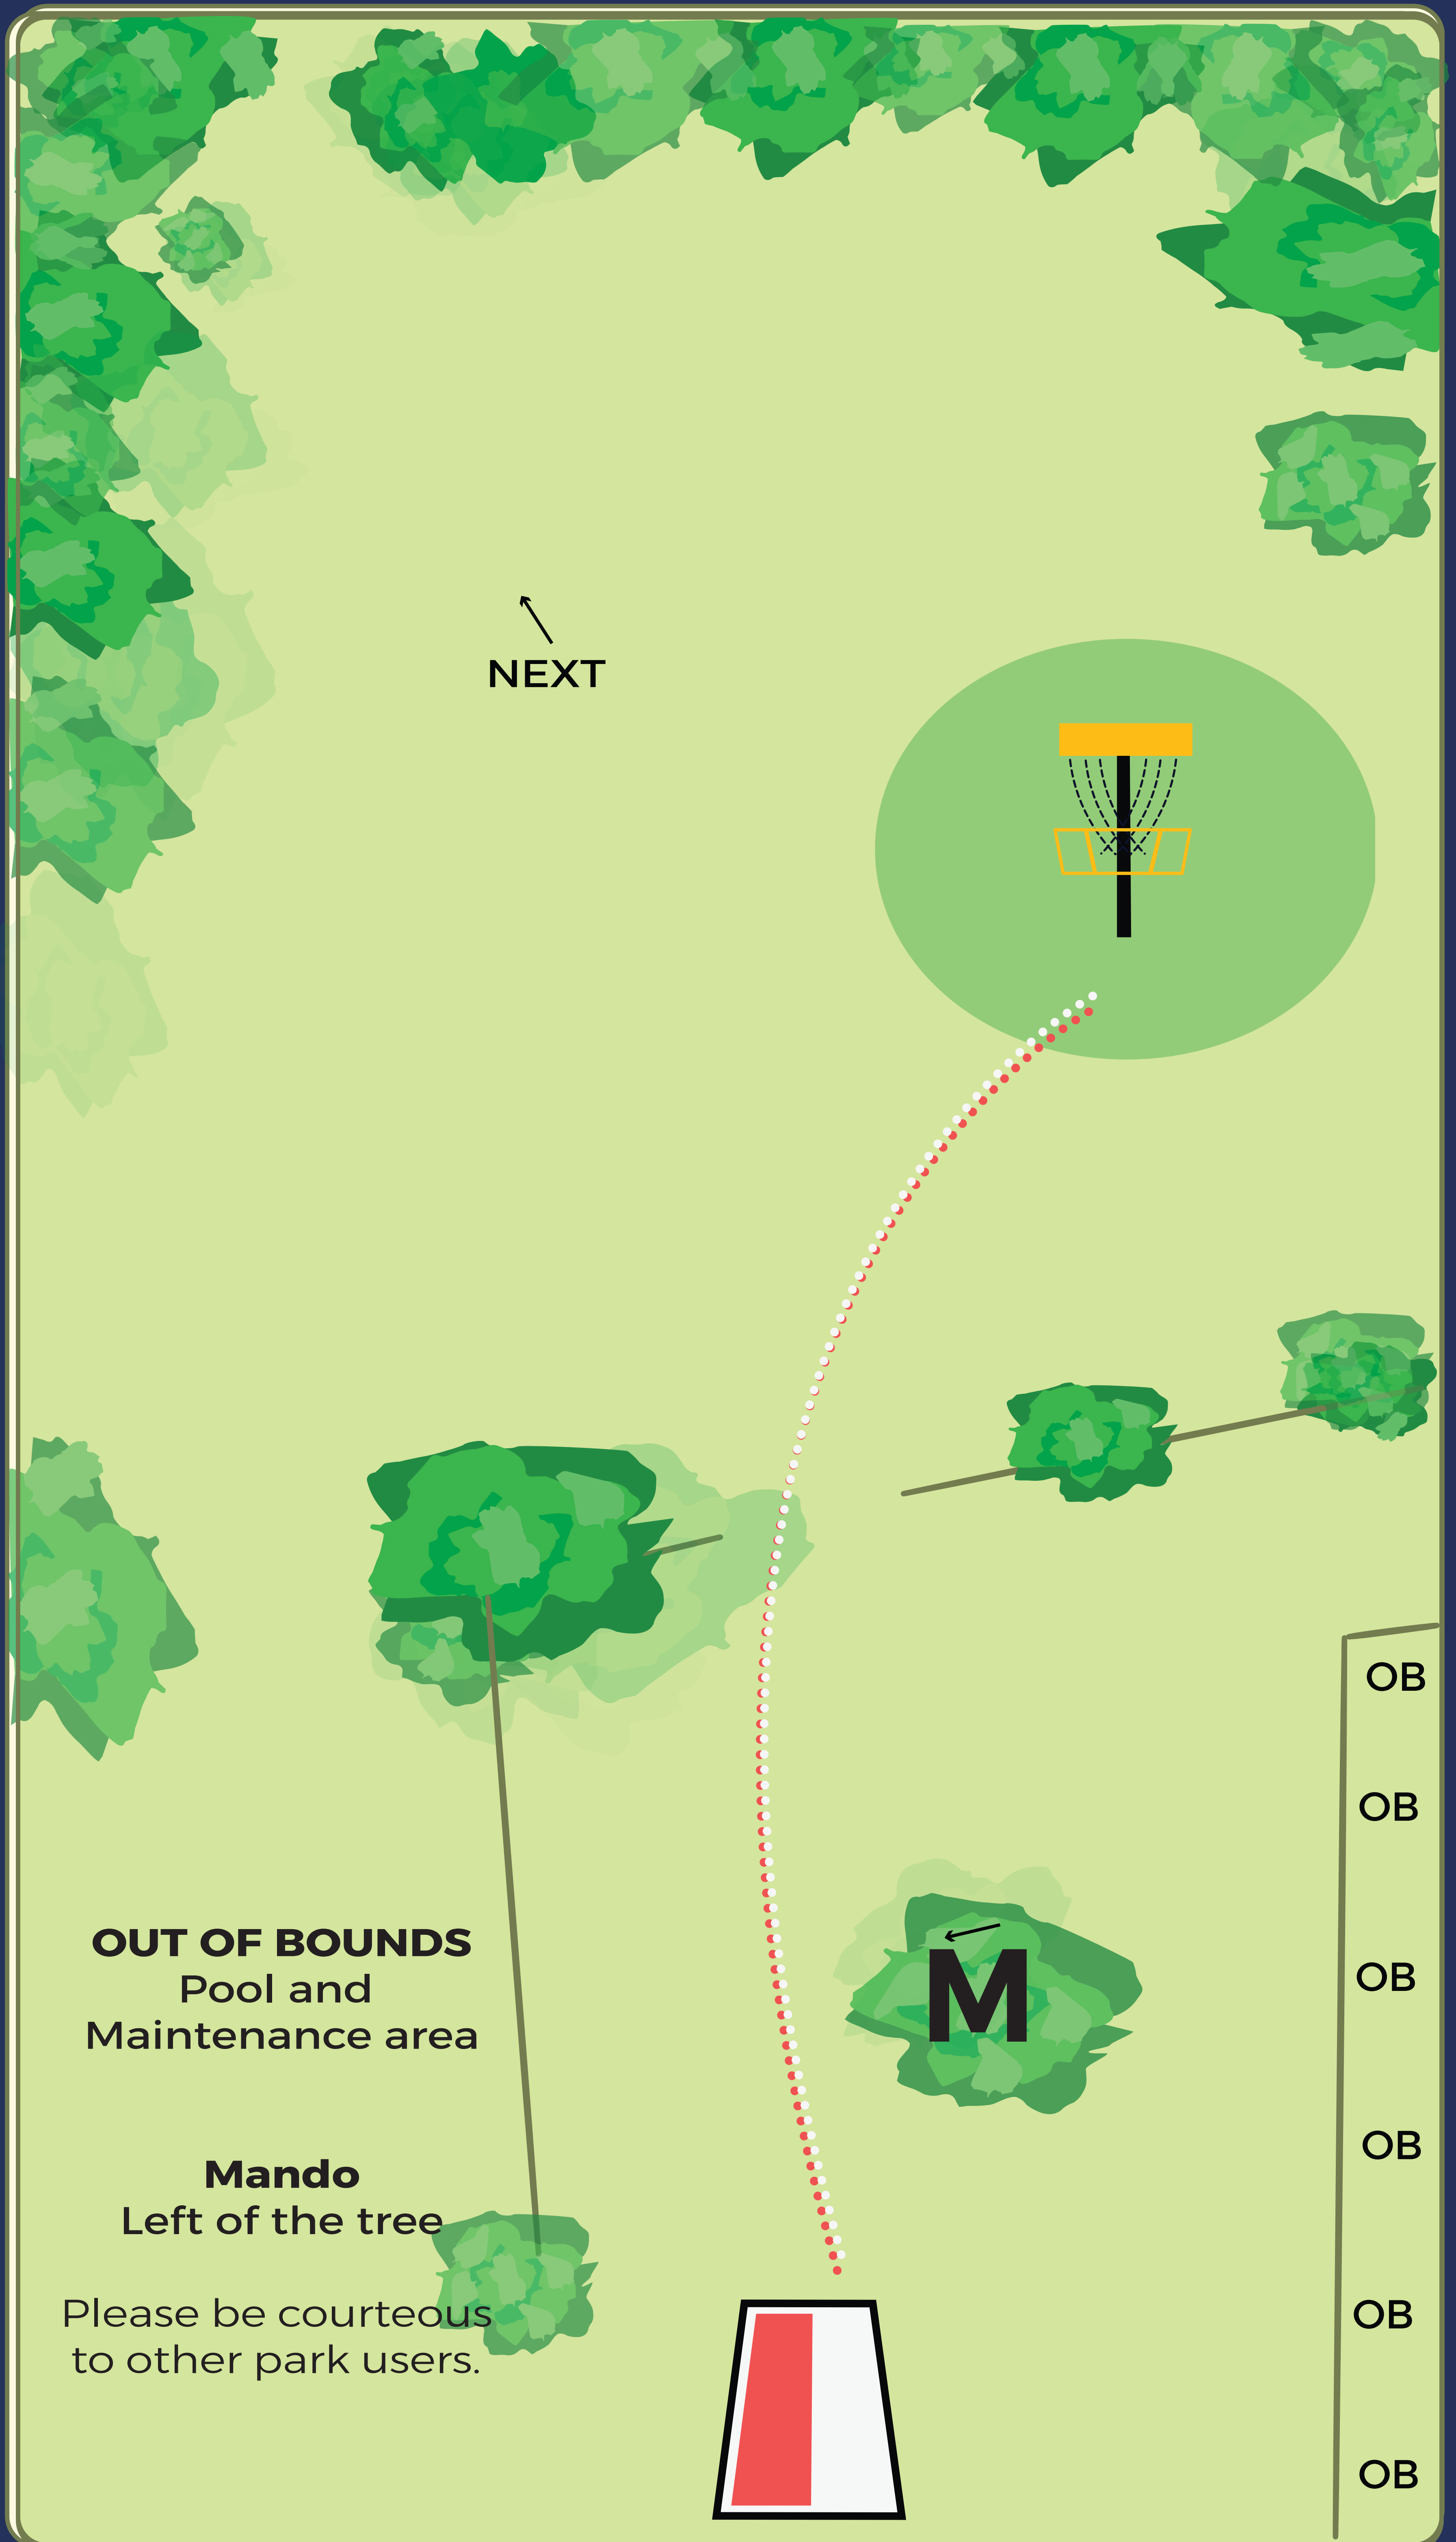

BARTHOLOMEW PARK

DISC GOLF COURSE

1

PAR 3
238 FT

PACK IT IN AND PACK IT OUT! SUPPORT BARTHOLOMEW PARK DISC GOLF CLUB! FIND OUT MORE →