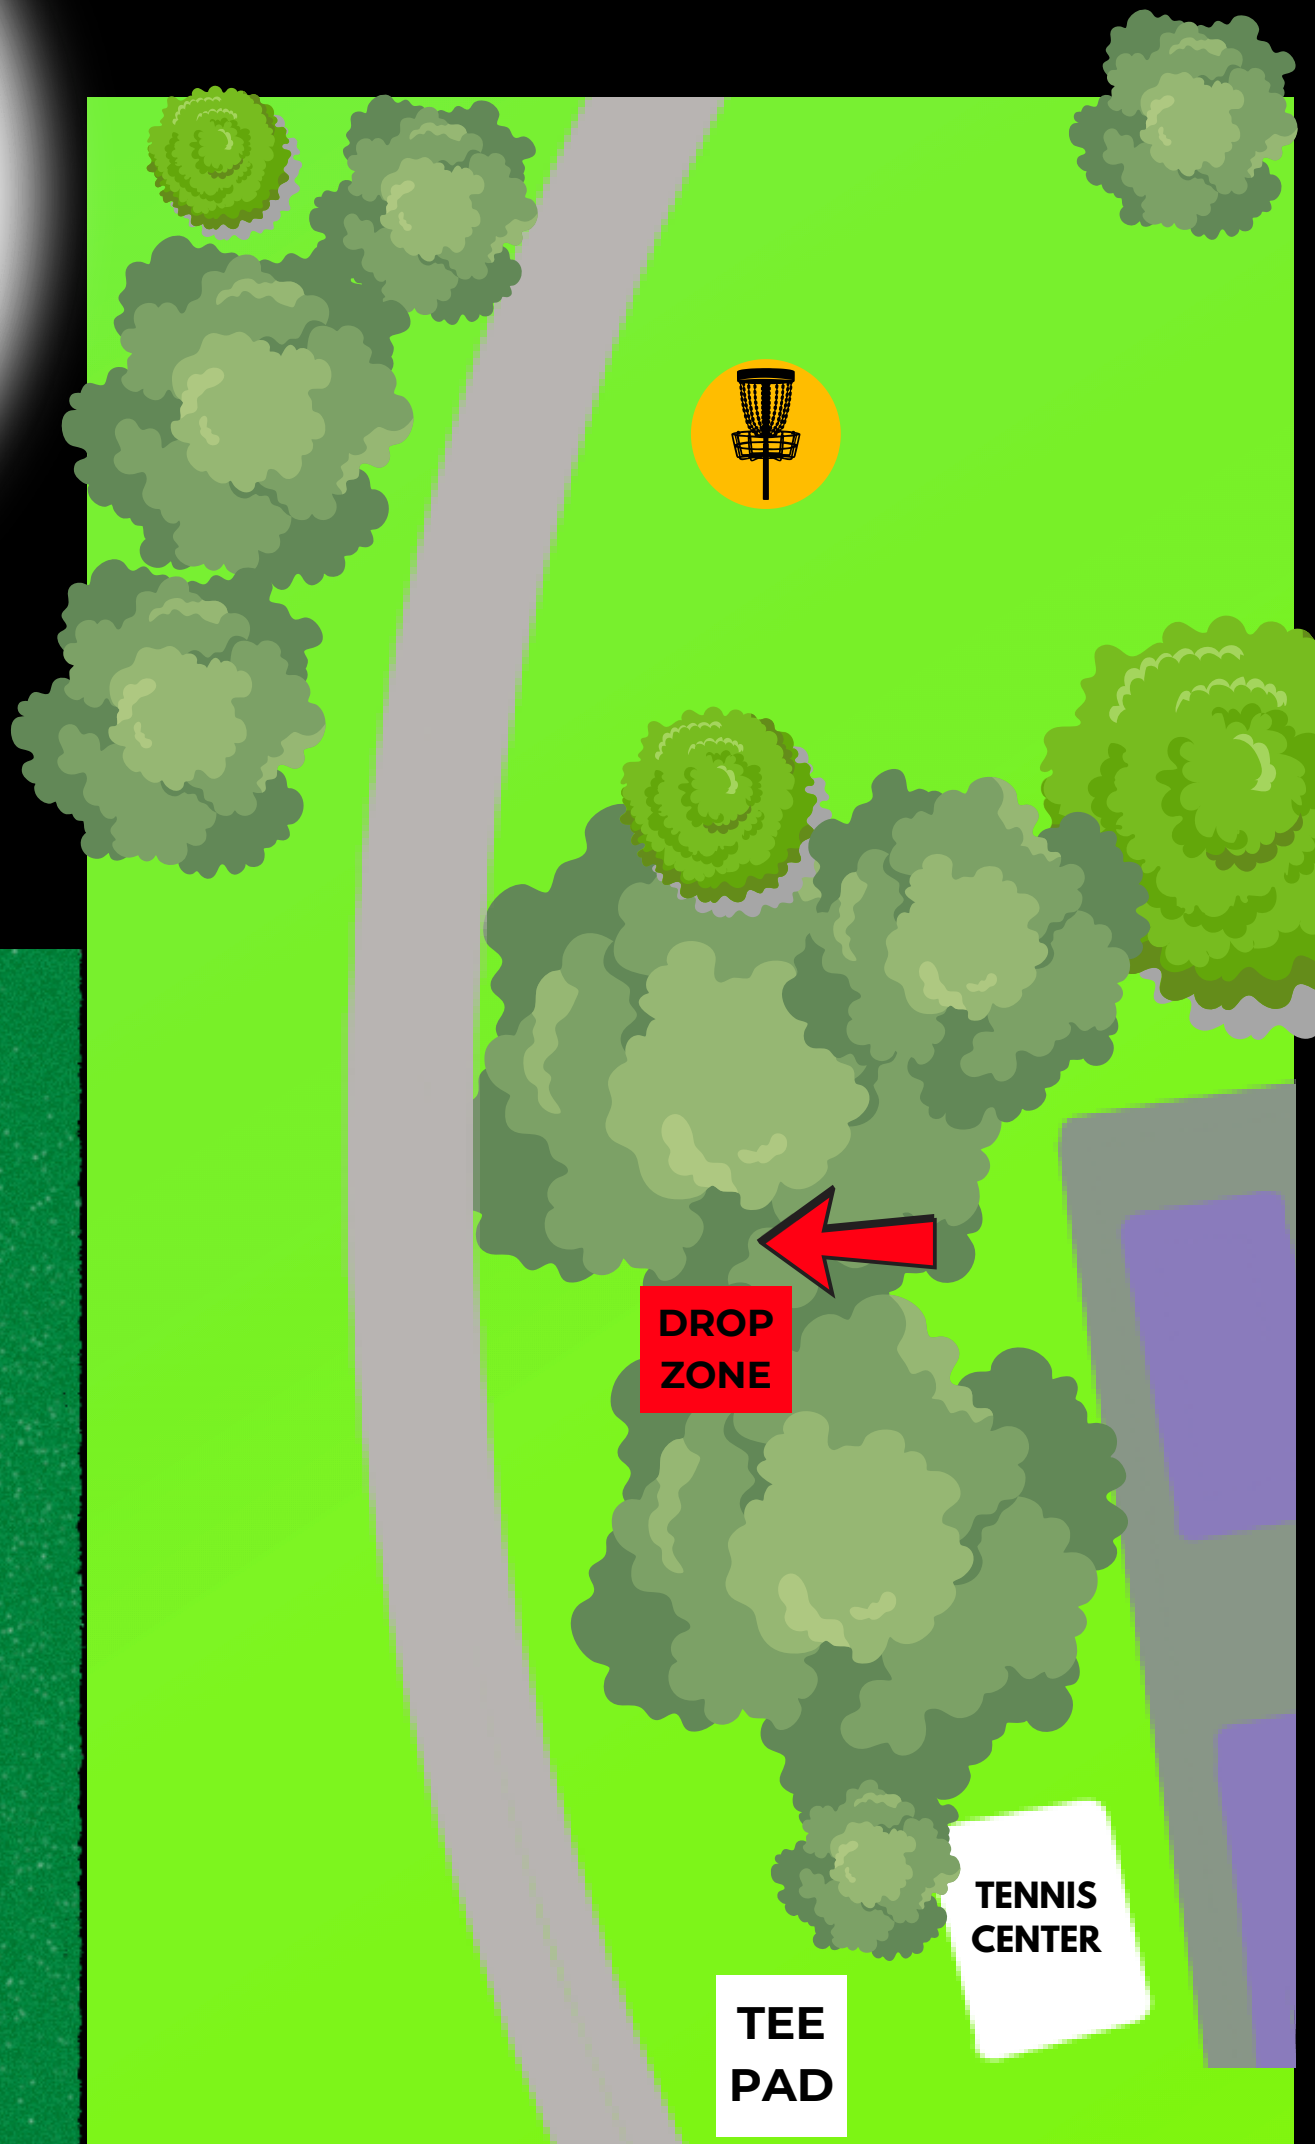

Long Beach

HOLE 10

El Dorado

Disc Golf Course

HOLE NOTES

**Mandatory left of tree.
Path and beyond OB out
of bounds. Tennis courts
OB out of bound.**

PAR 3

352 ft