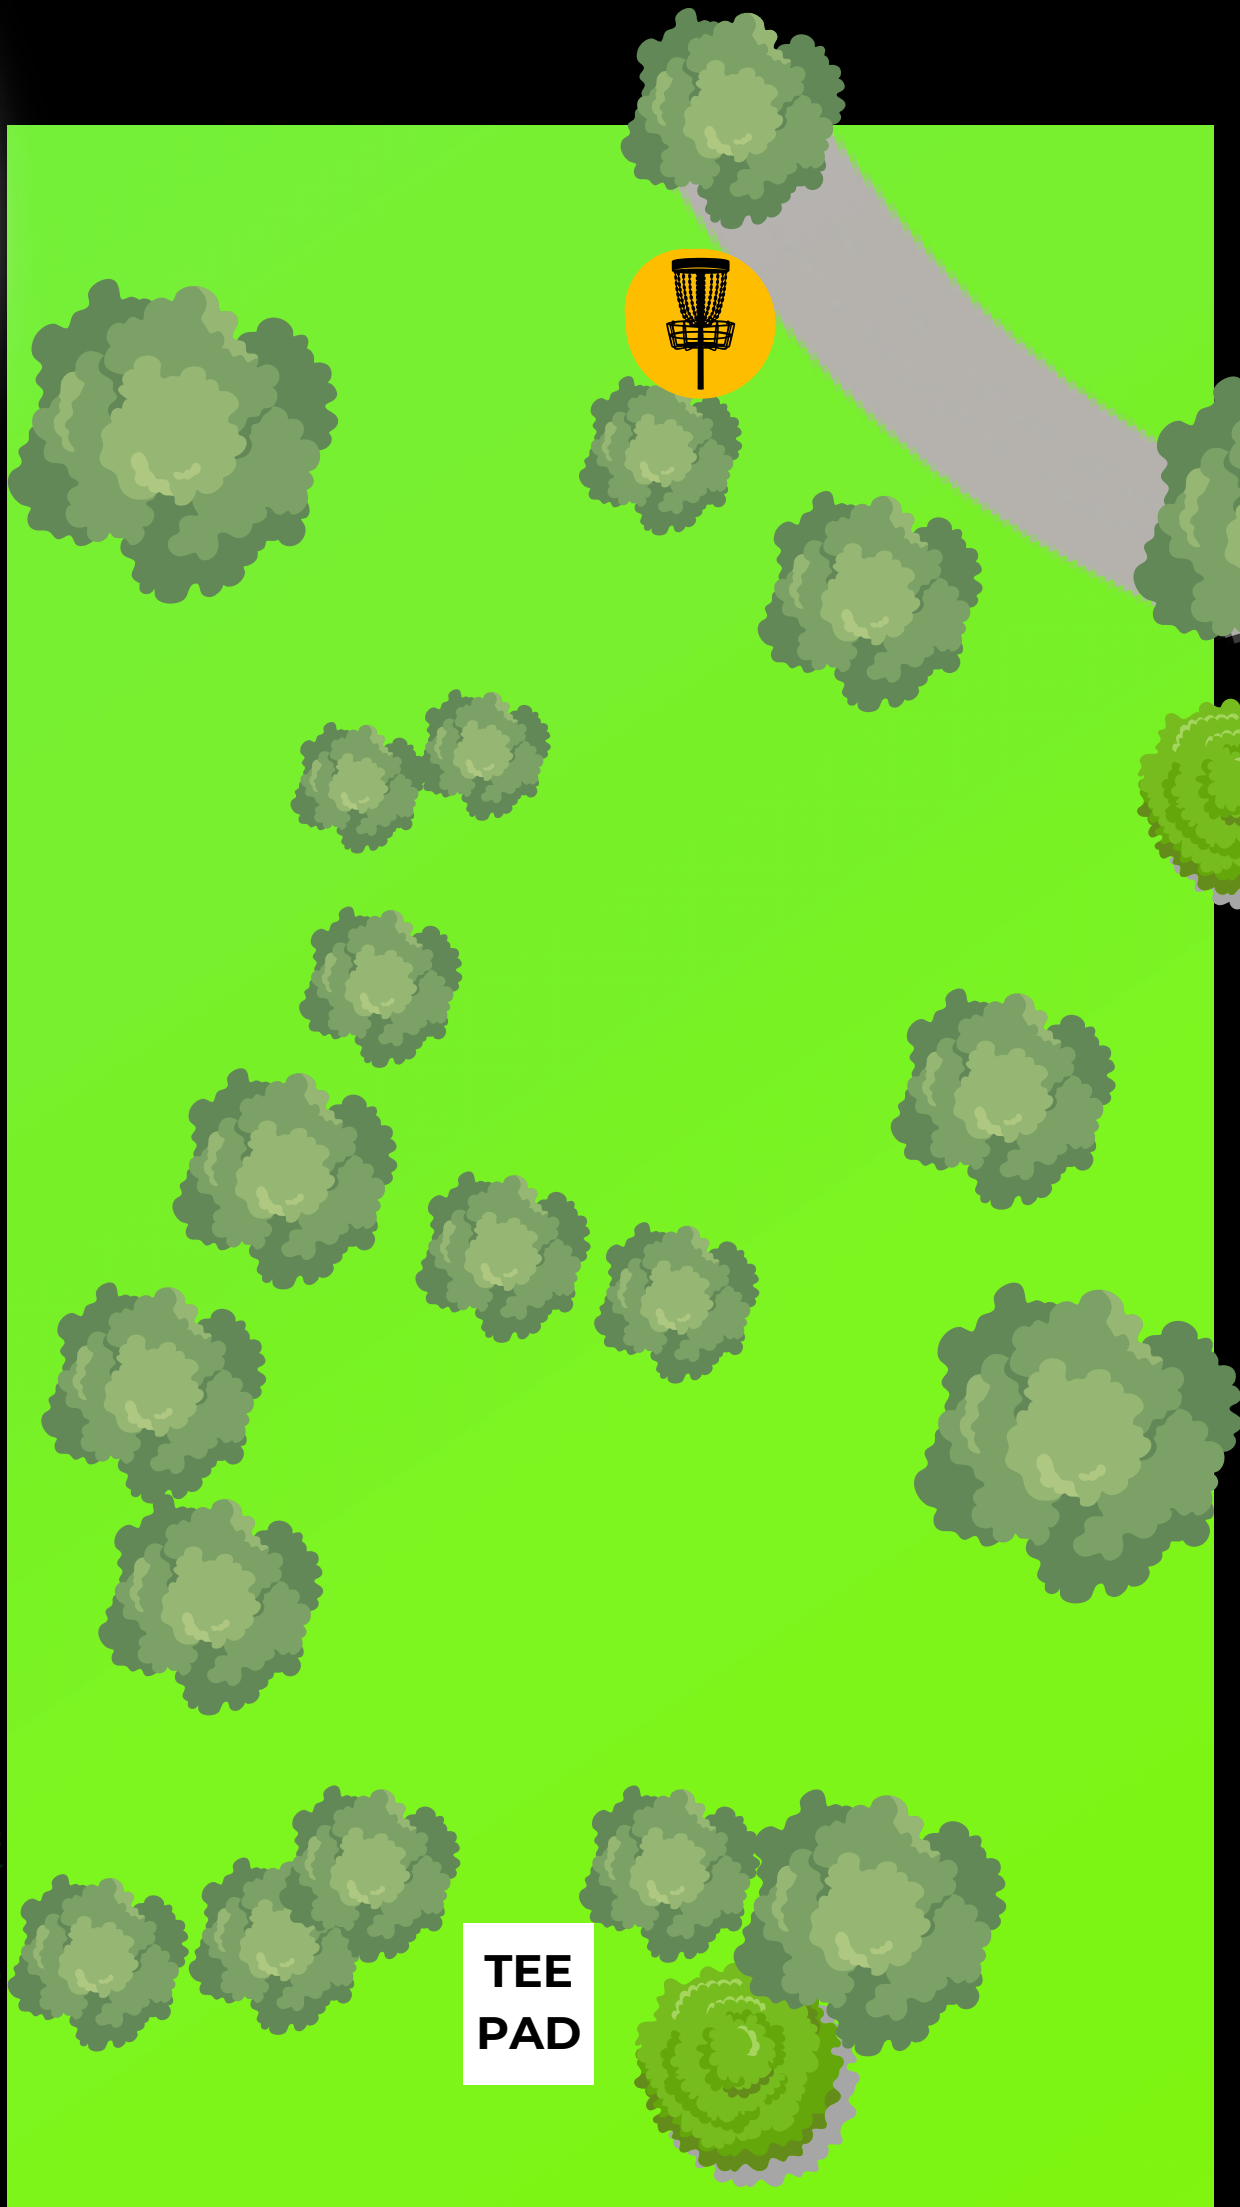

Long Beach

HOLE 8

El Dorado

Disc Golf Course

HOLE NOTES

Path and beyond are OB
out of bounds

PAR 3

367 ft