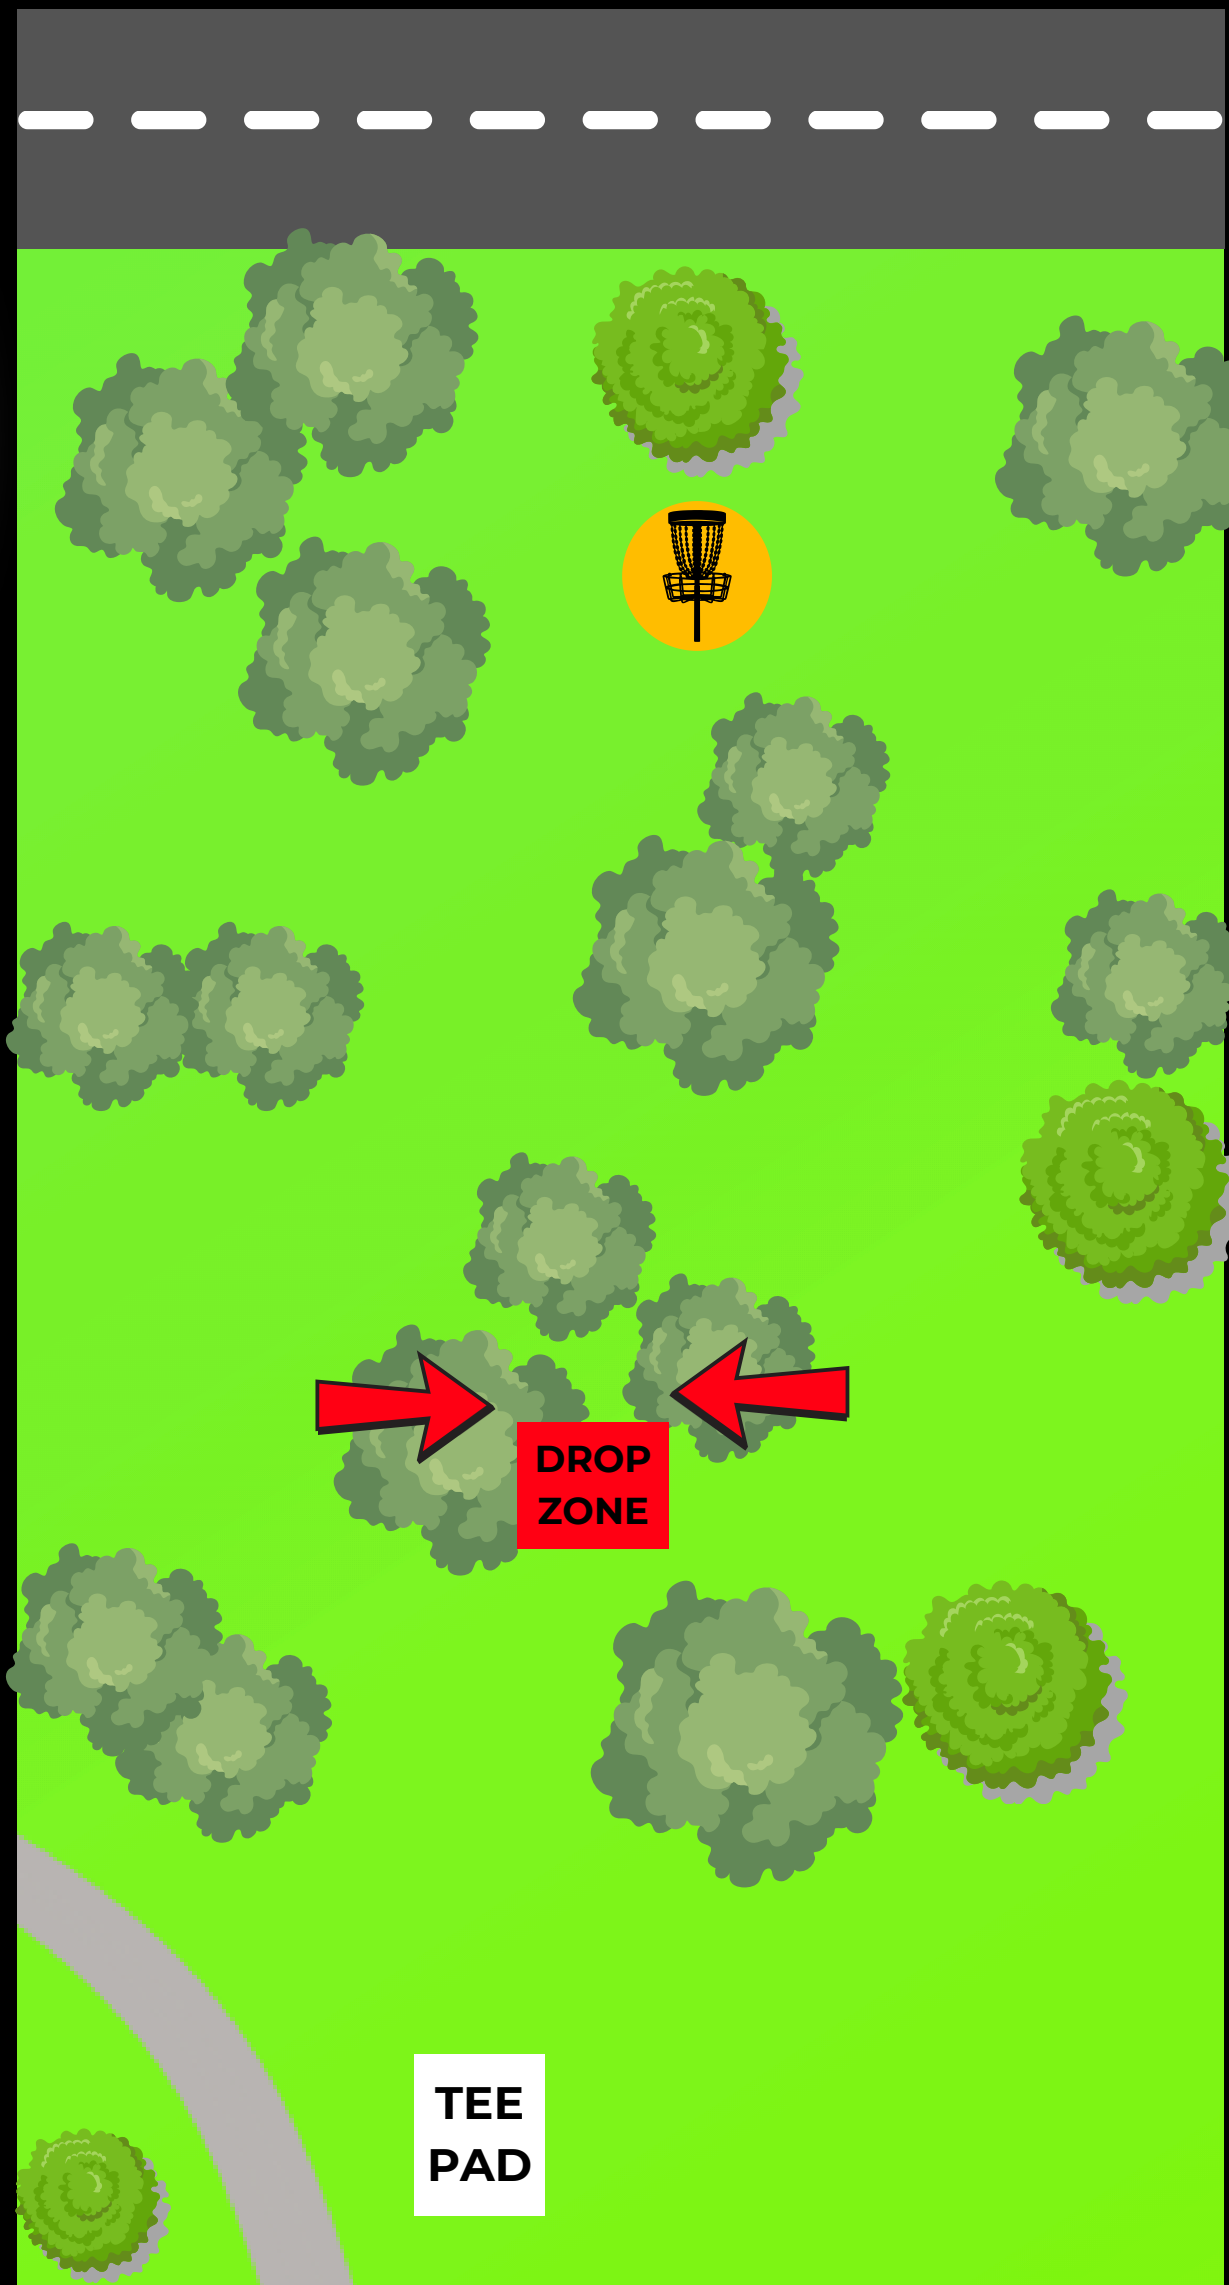

Long Beach

El Dorado

Disc Golf Course

HOLE 7

HOLE NOTES

Sidewalk and beyond are OB out of bounds. Double mandatory. Dropzone between trees.

PAR 3

403 ft