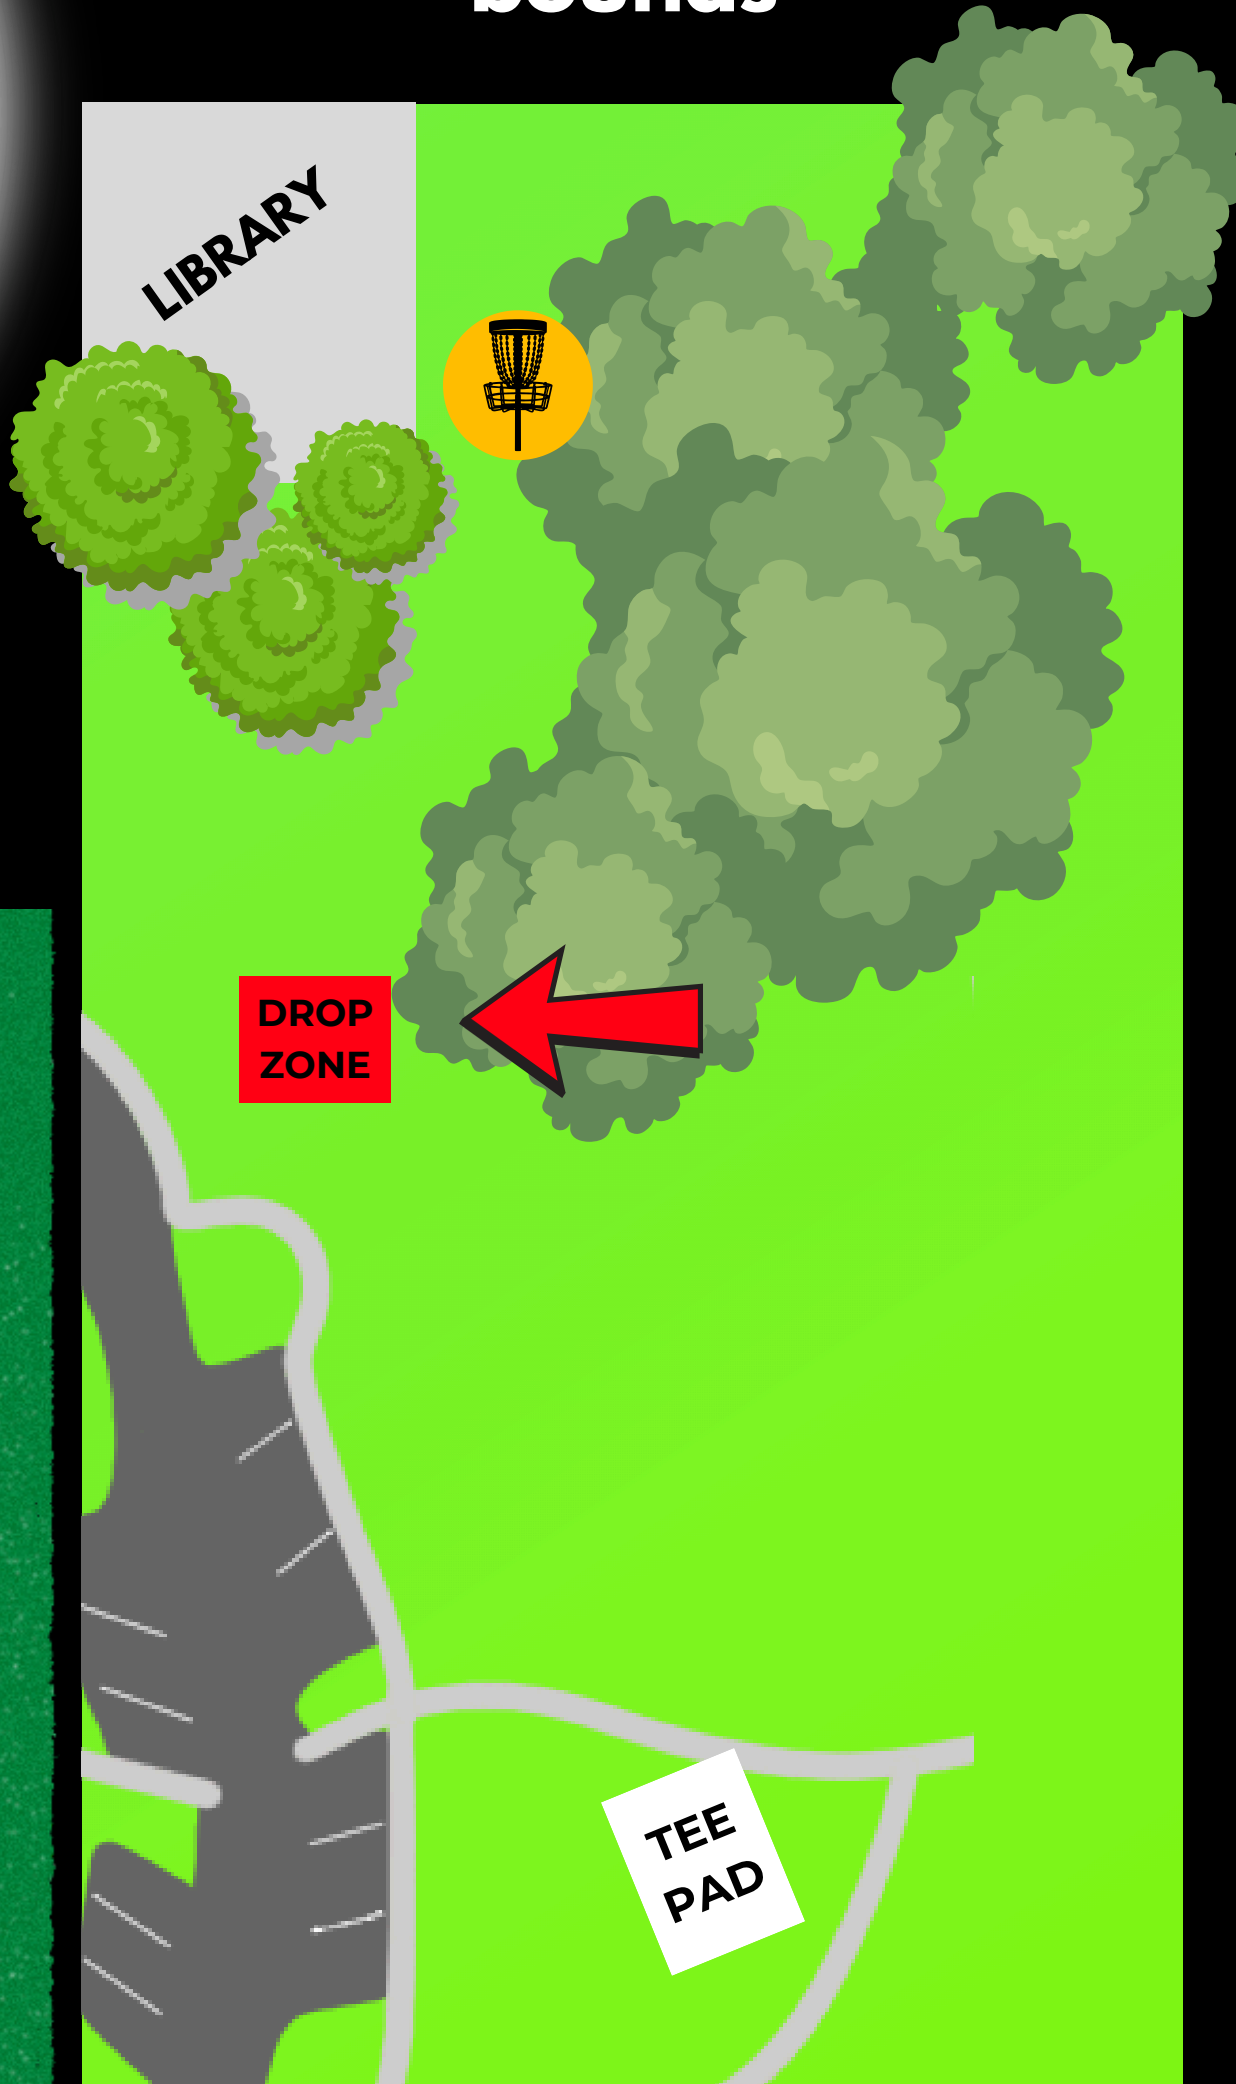

Long Beach

**HOLE 1**

**El Dorado**

Disc Golf Course

**HOLE NOTES**

**Mandatory left of tree.  
Drop zone marked next  
to tree. Sidewalk and  
beyond are OB out of  
bounds**

**PAR 3**

**298 ft**

# El Dorado

Disc Golf Course

**HOLE 2**