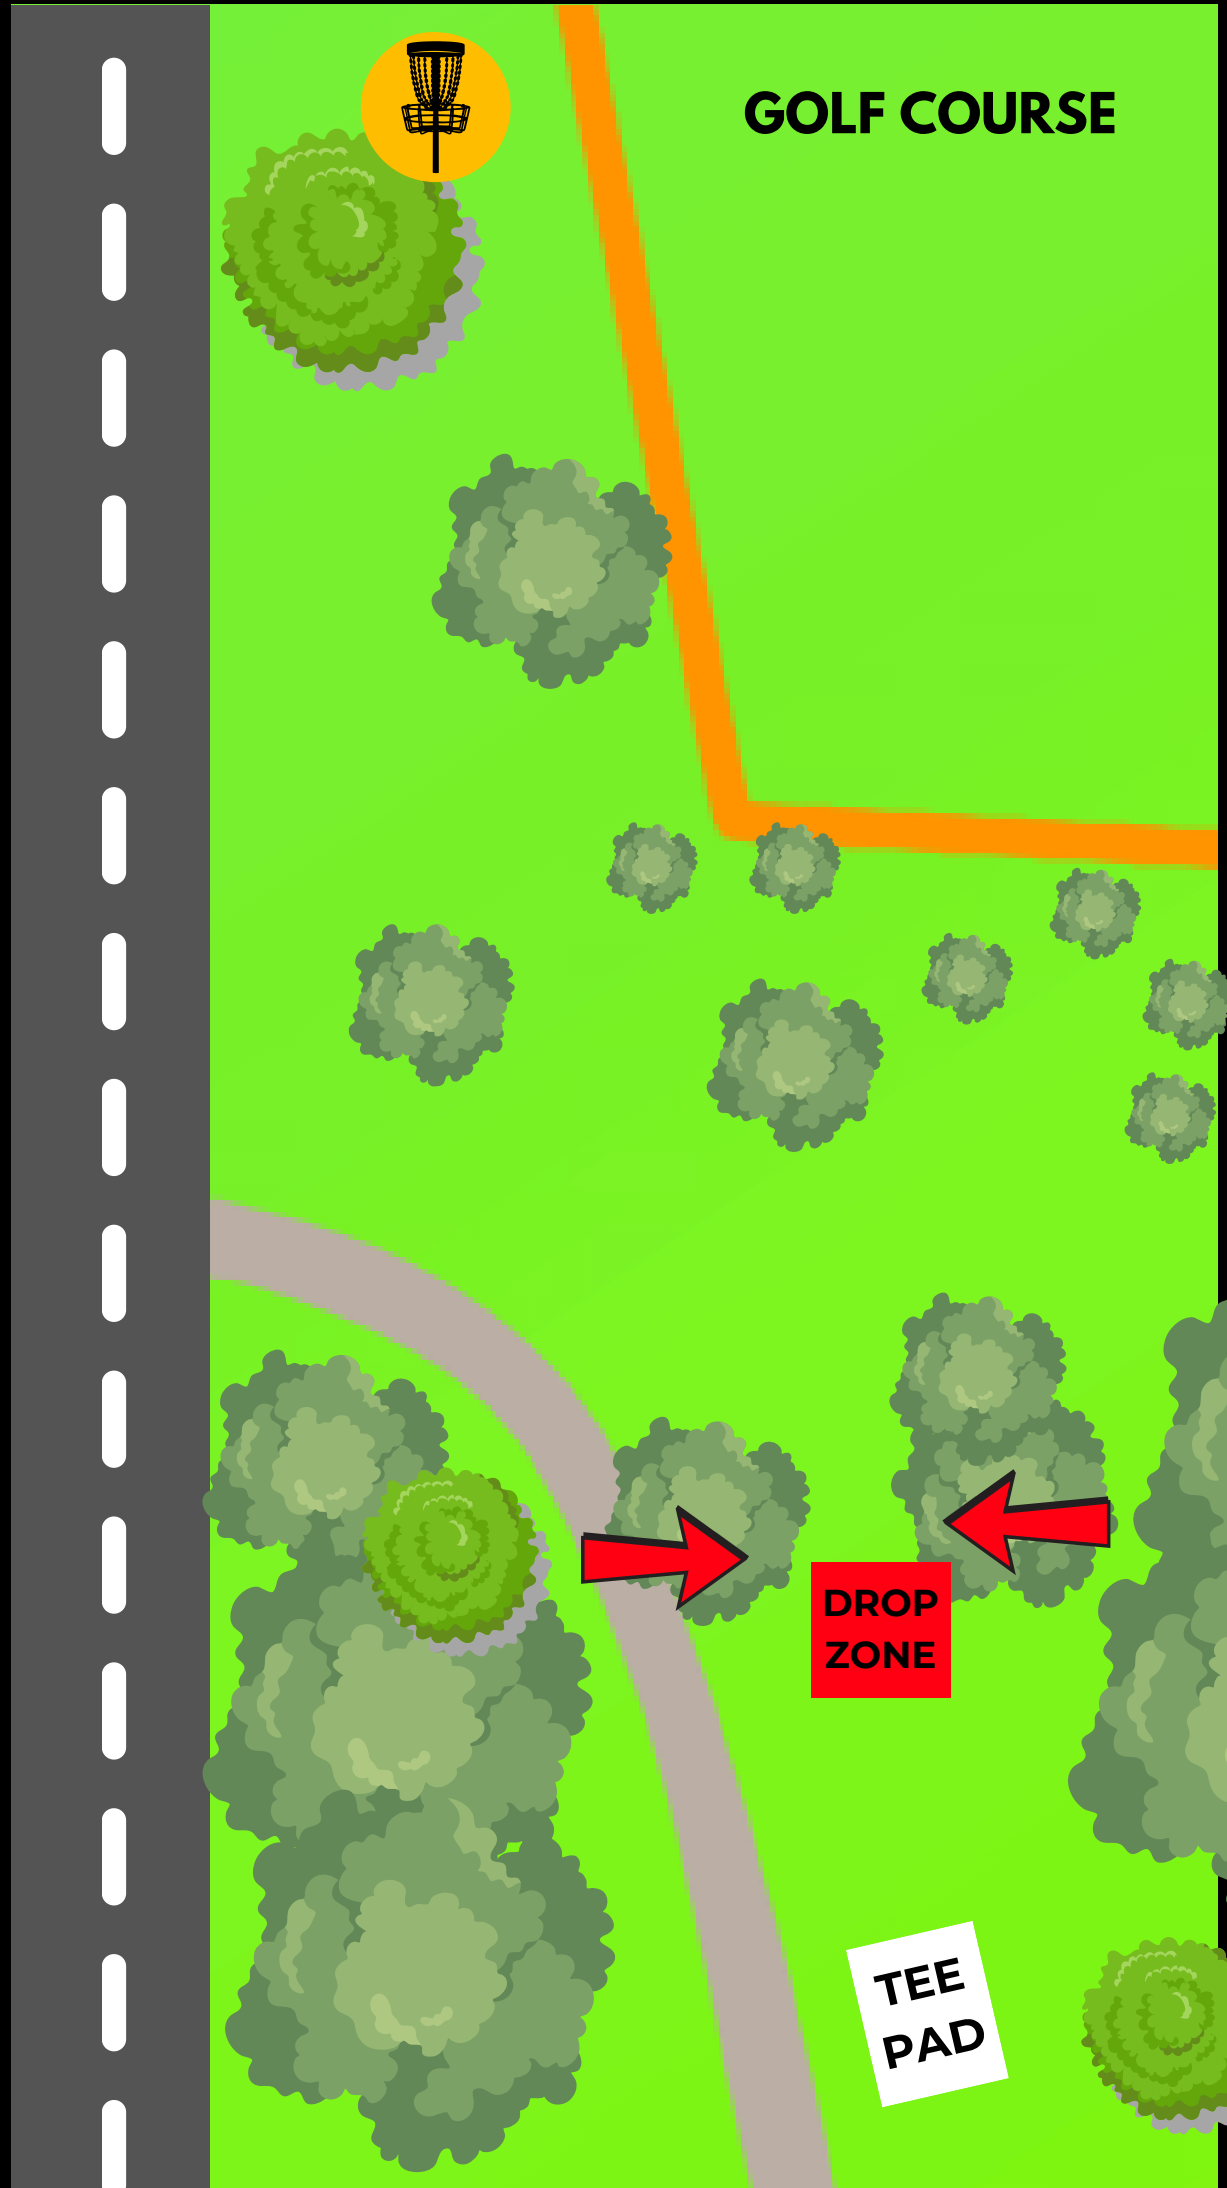

PAR 3

302 ft

**HOLE 12**

**El Dorado**  
Disc Golf Course

**HOLE NOTES**

Double mandatory. Dropzone between marked mandatory trees. Path and beyond OB out of bounds. Golf Course OB out of bounds.

**PAR 4**

**745 ft**

# El Dorado

Disc Golf Course