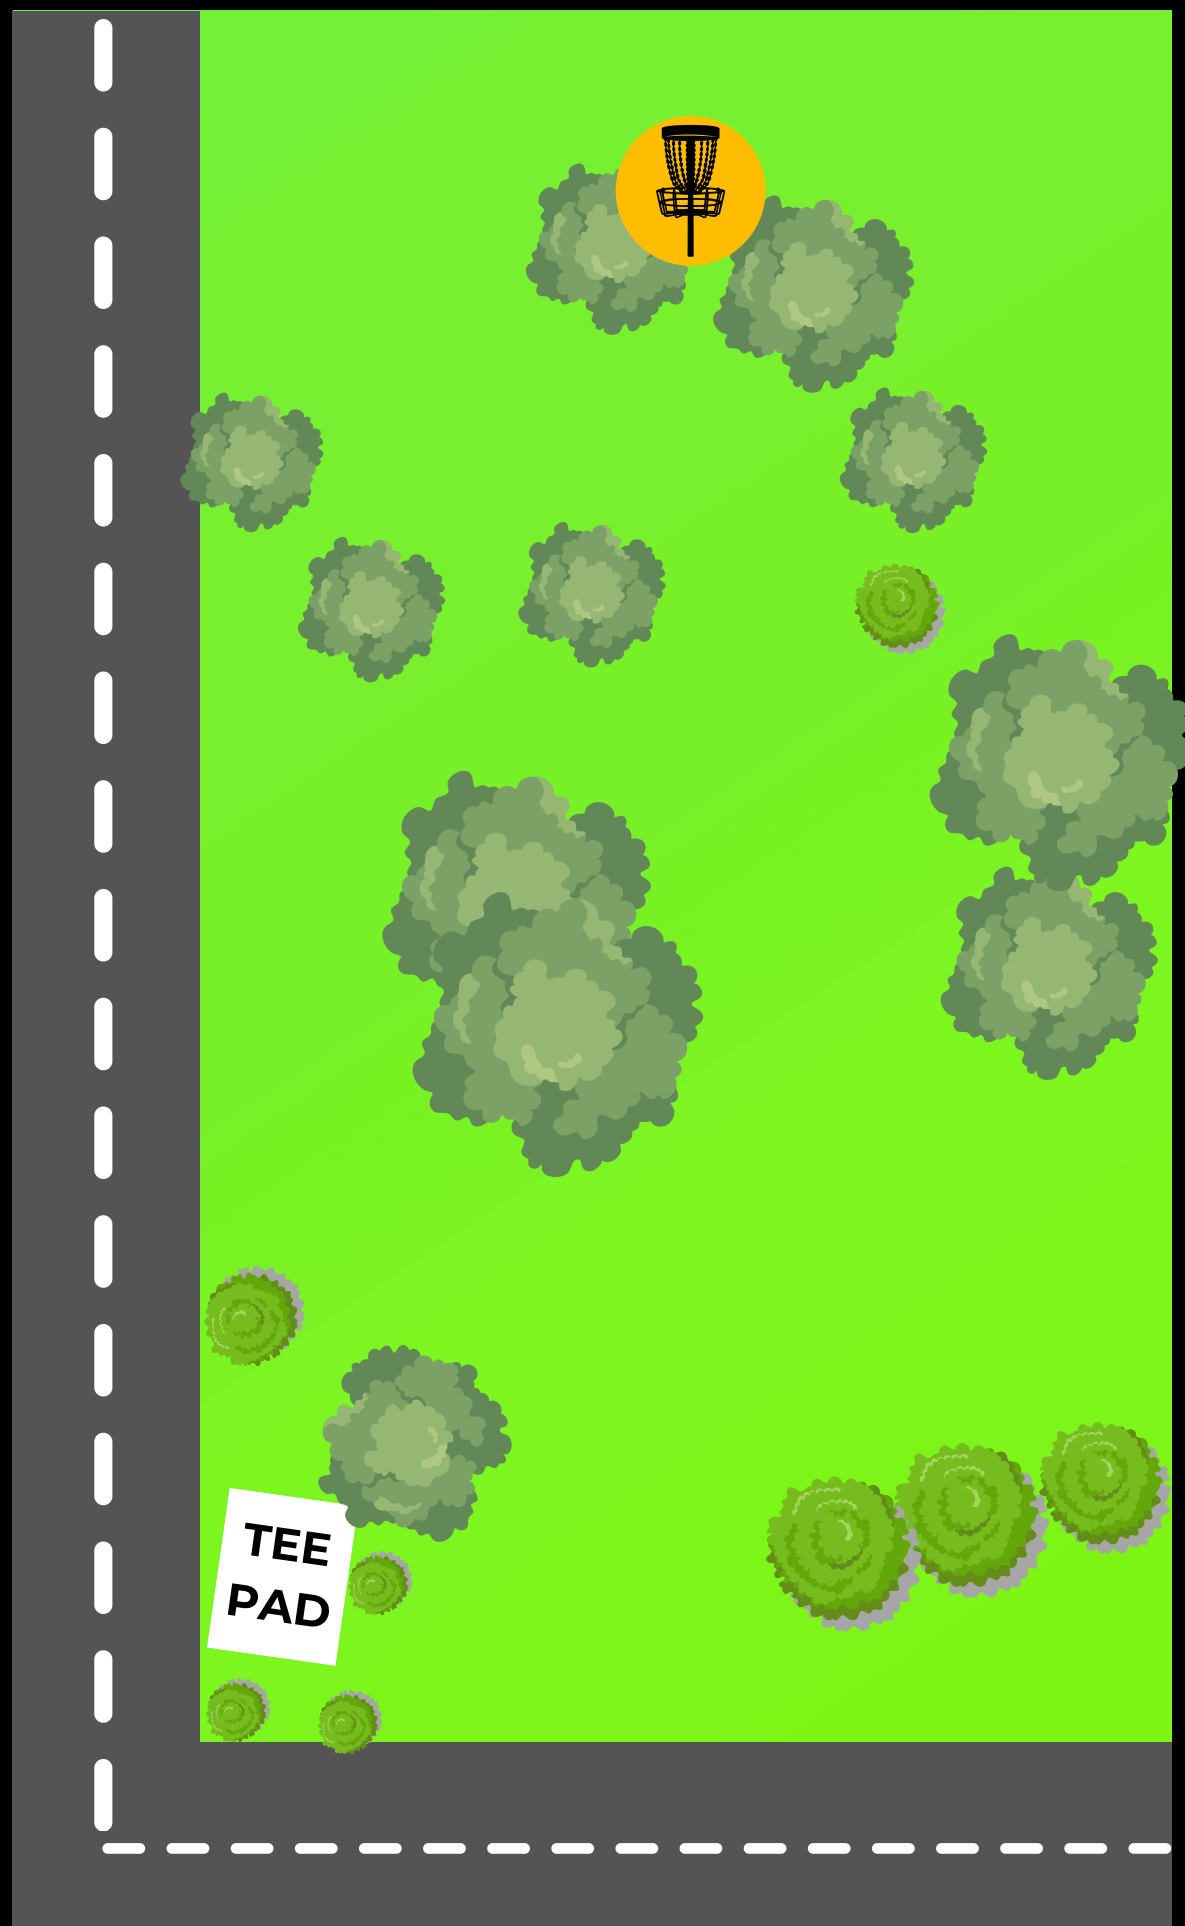

Long Beach

HOLE 4

El Dorado

Disc Golf Course

HOLE NOTES

Sidewalk and beyond are OB out of bounds

PAR 3

403 ft