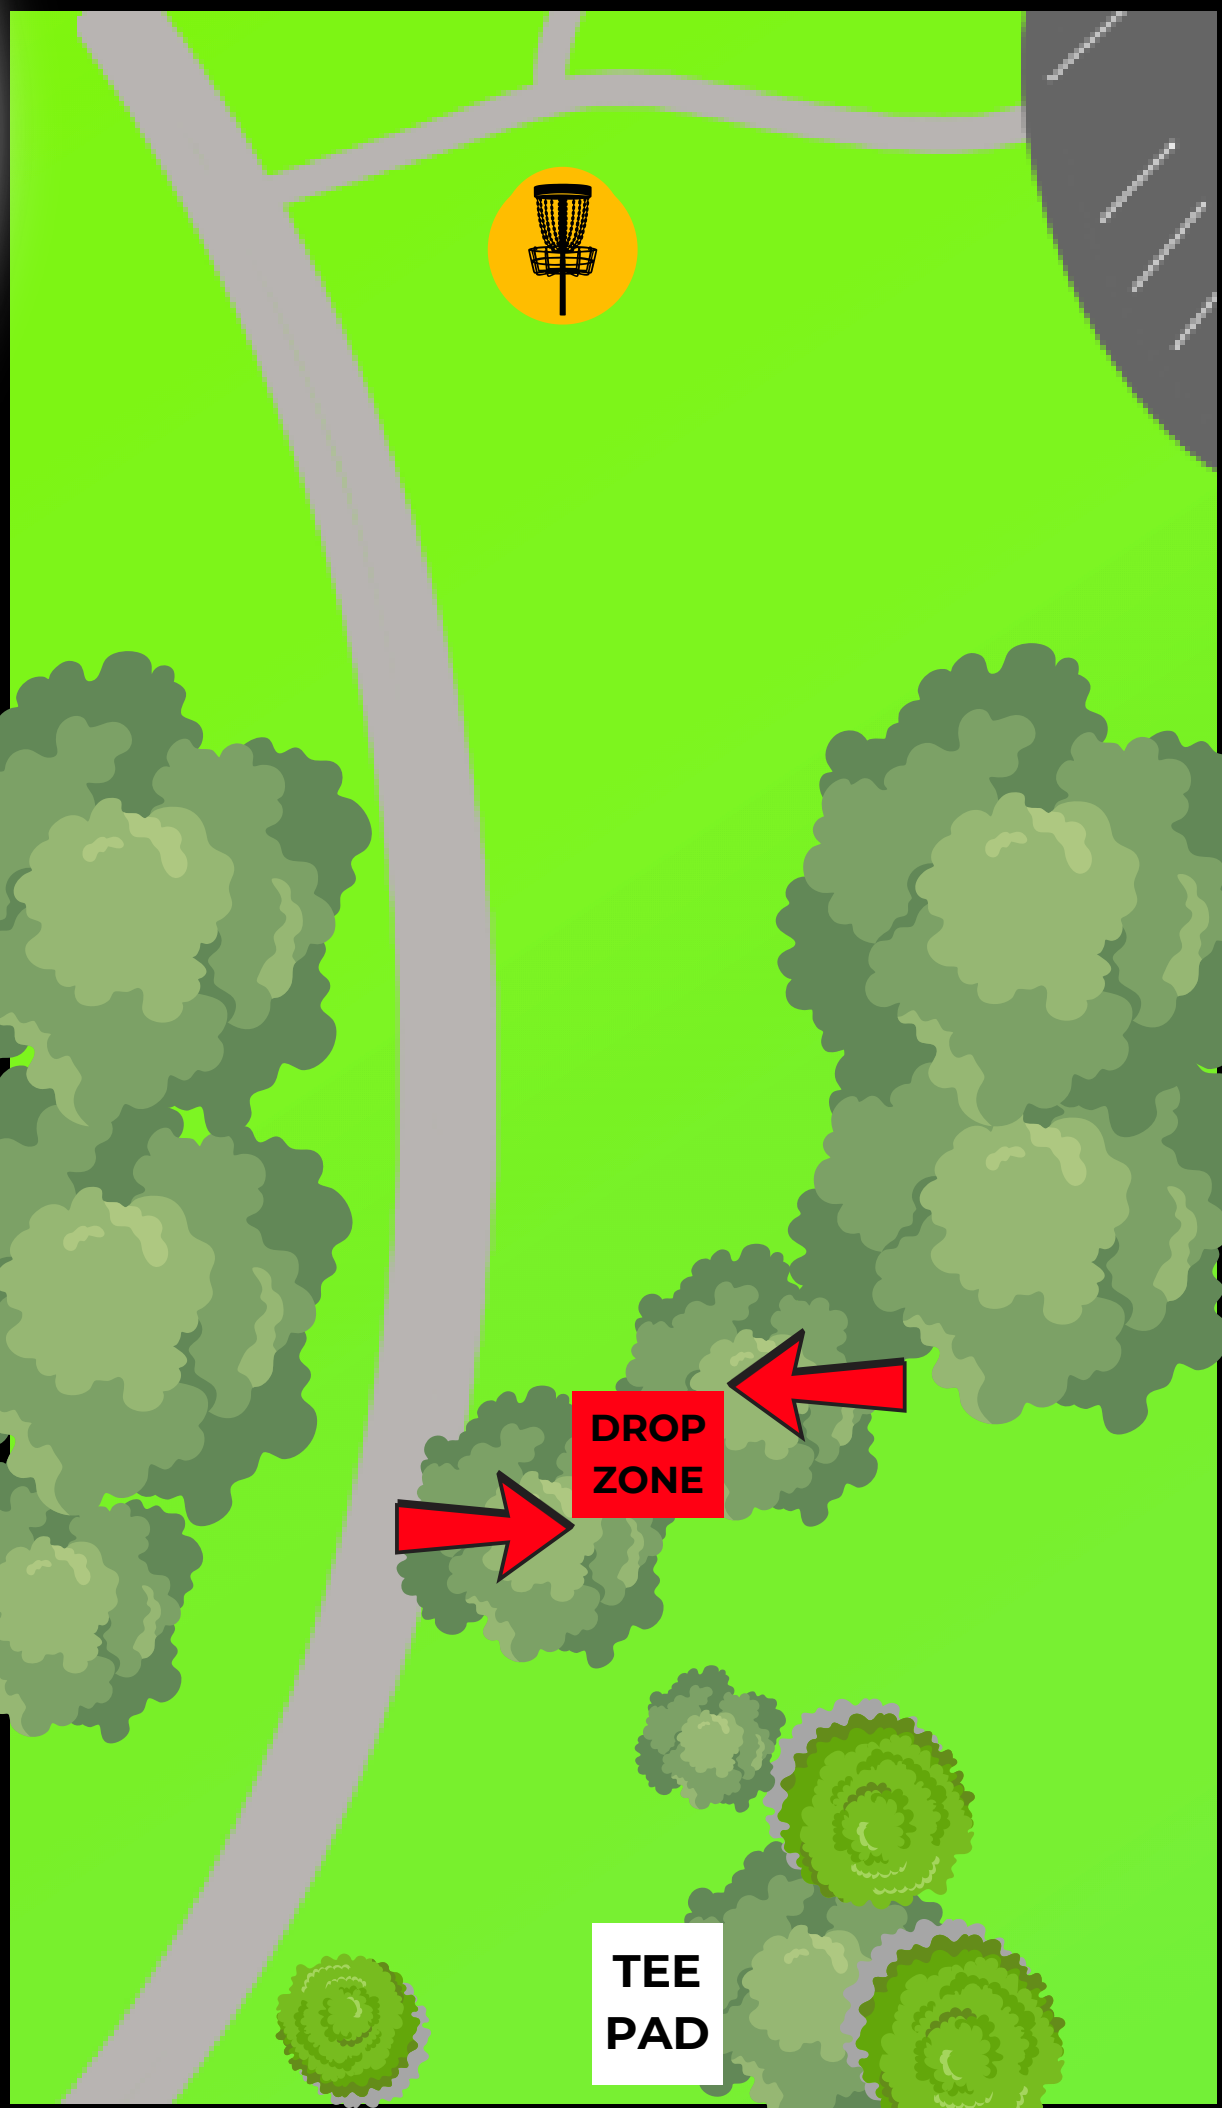

Long Beach

HOLE 9

El Dorado

Disc Golf Course

HOLE NOTES

Double mandatory.
Dropzone marked between
mandatory trees. Path &
beyond OB out of bounds.

PAR 3

390 ft