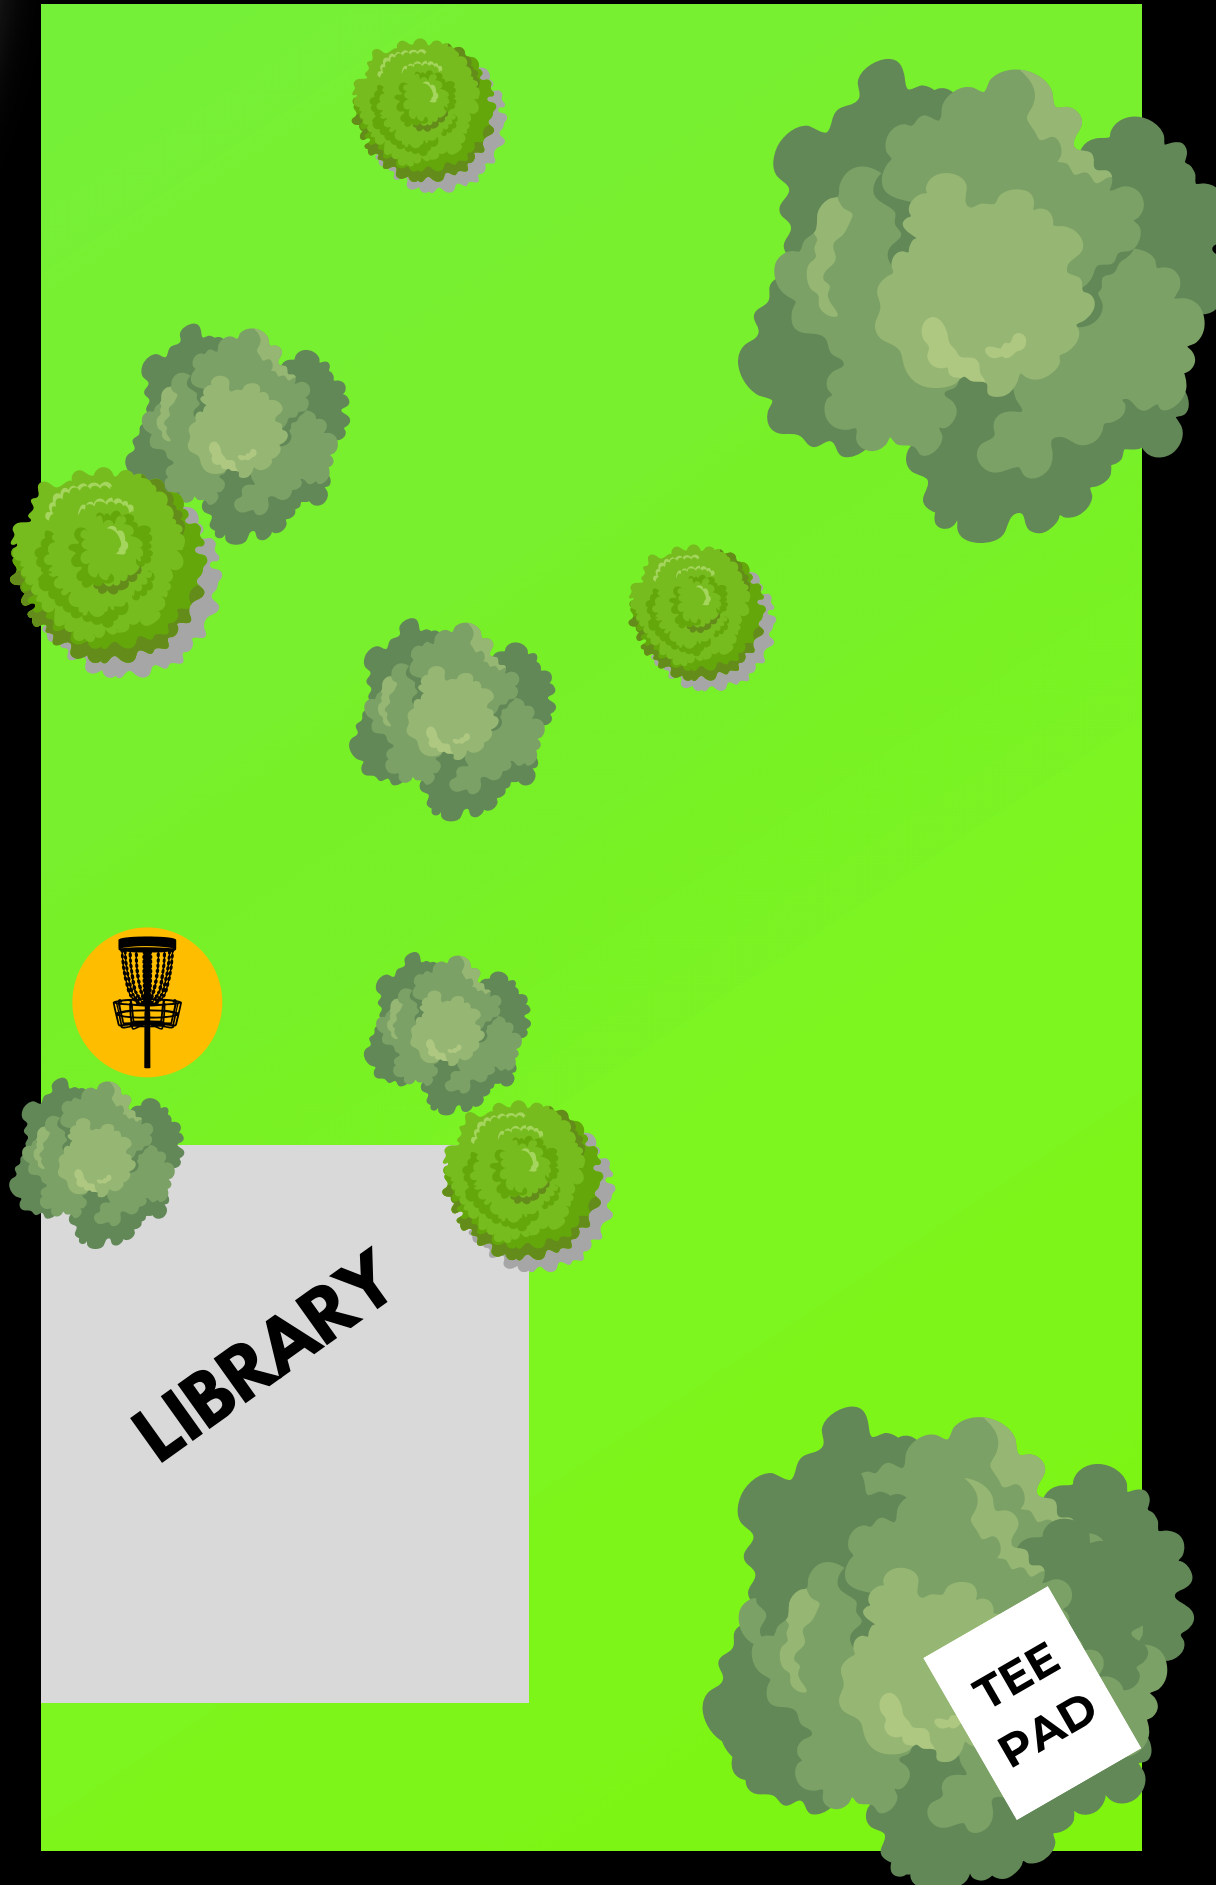

HOLE NOTES

Sidewalk and beyond are OB out of bounds

PAR 3

314 ft