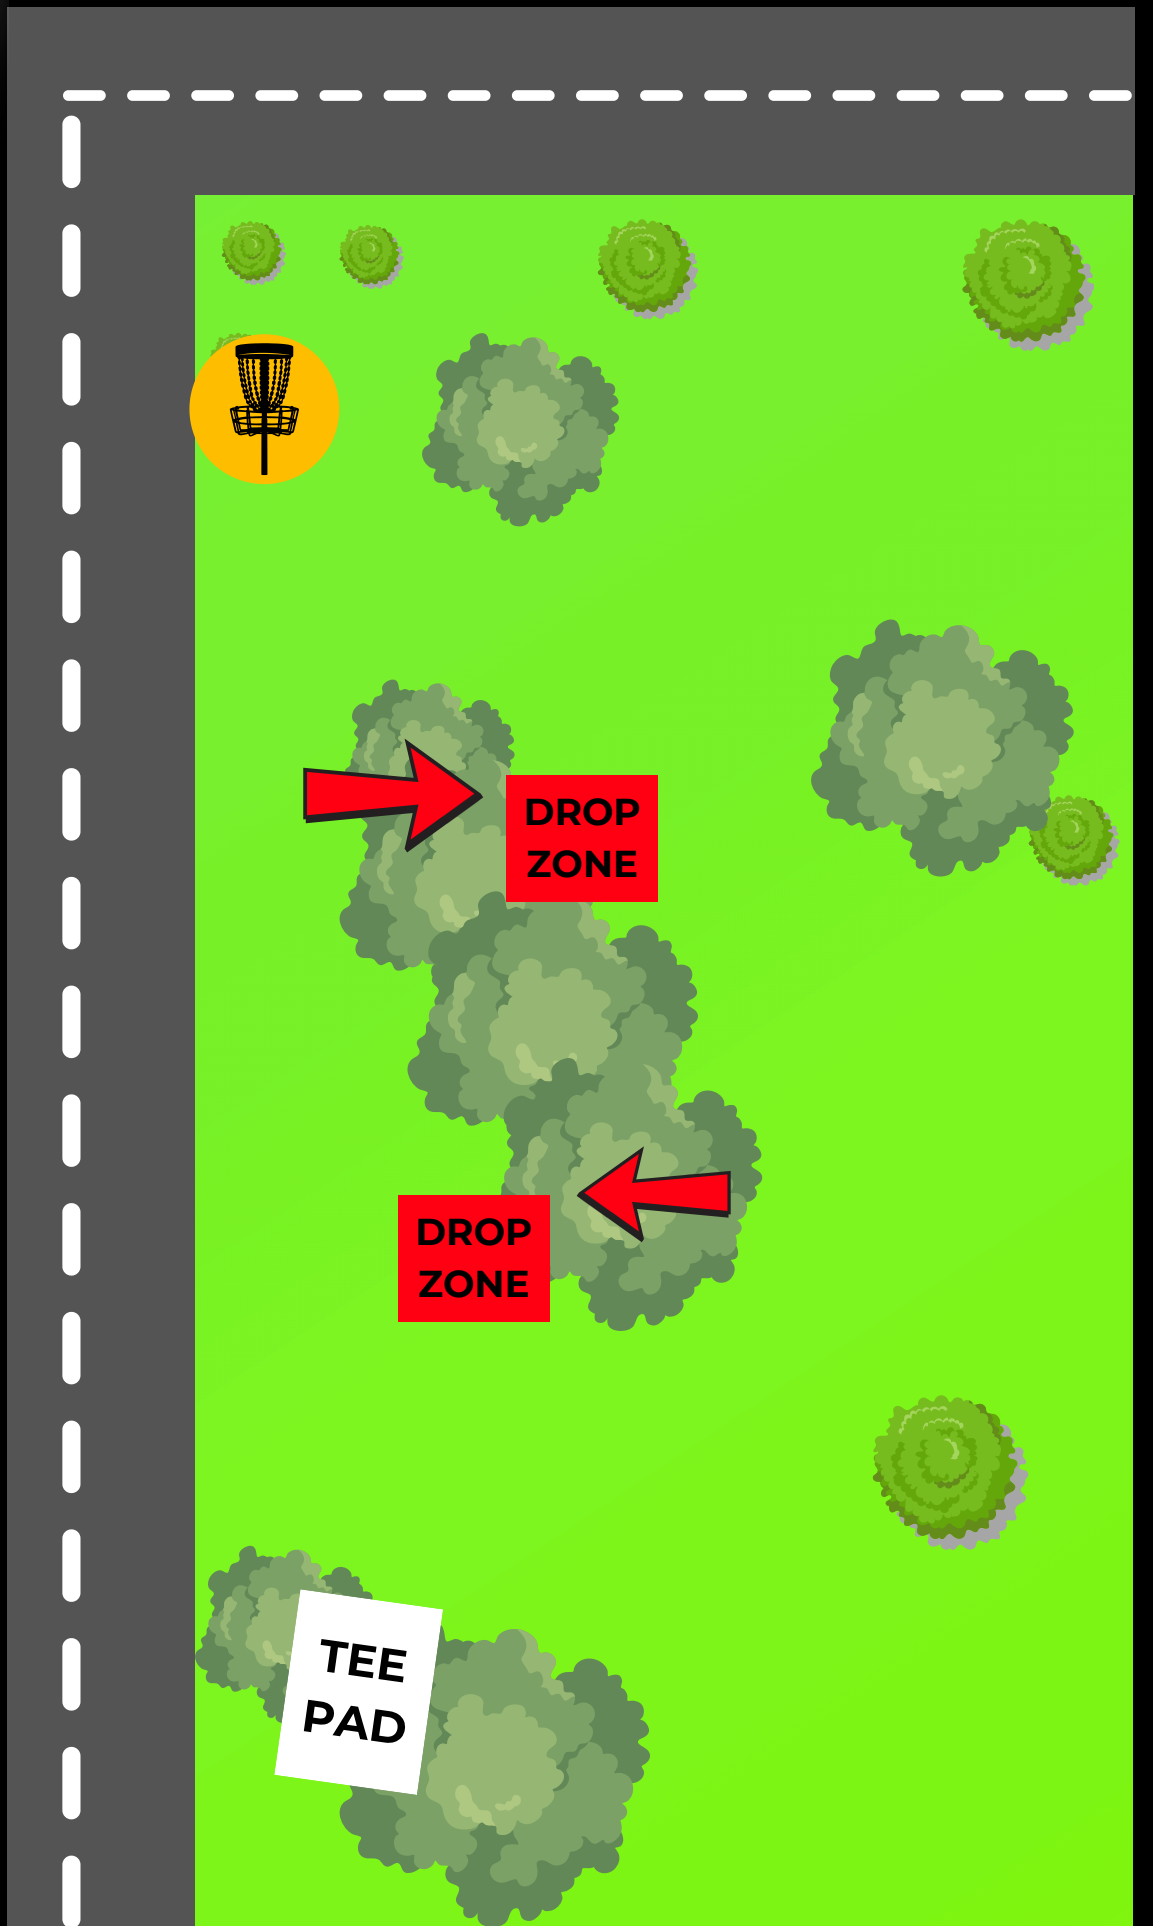

HOLE 3

El Dorado

Disc Golf Course

HOLE NOTES

Double mandatory drop zone marked to the side of the trees. Sidewalk and beyond are OB out of bounds. Basket on tall pole.

PAR 3

219 ft