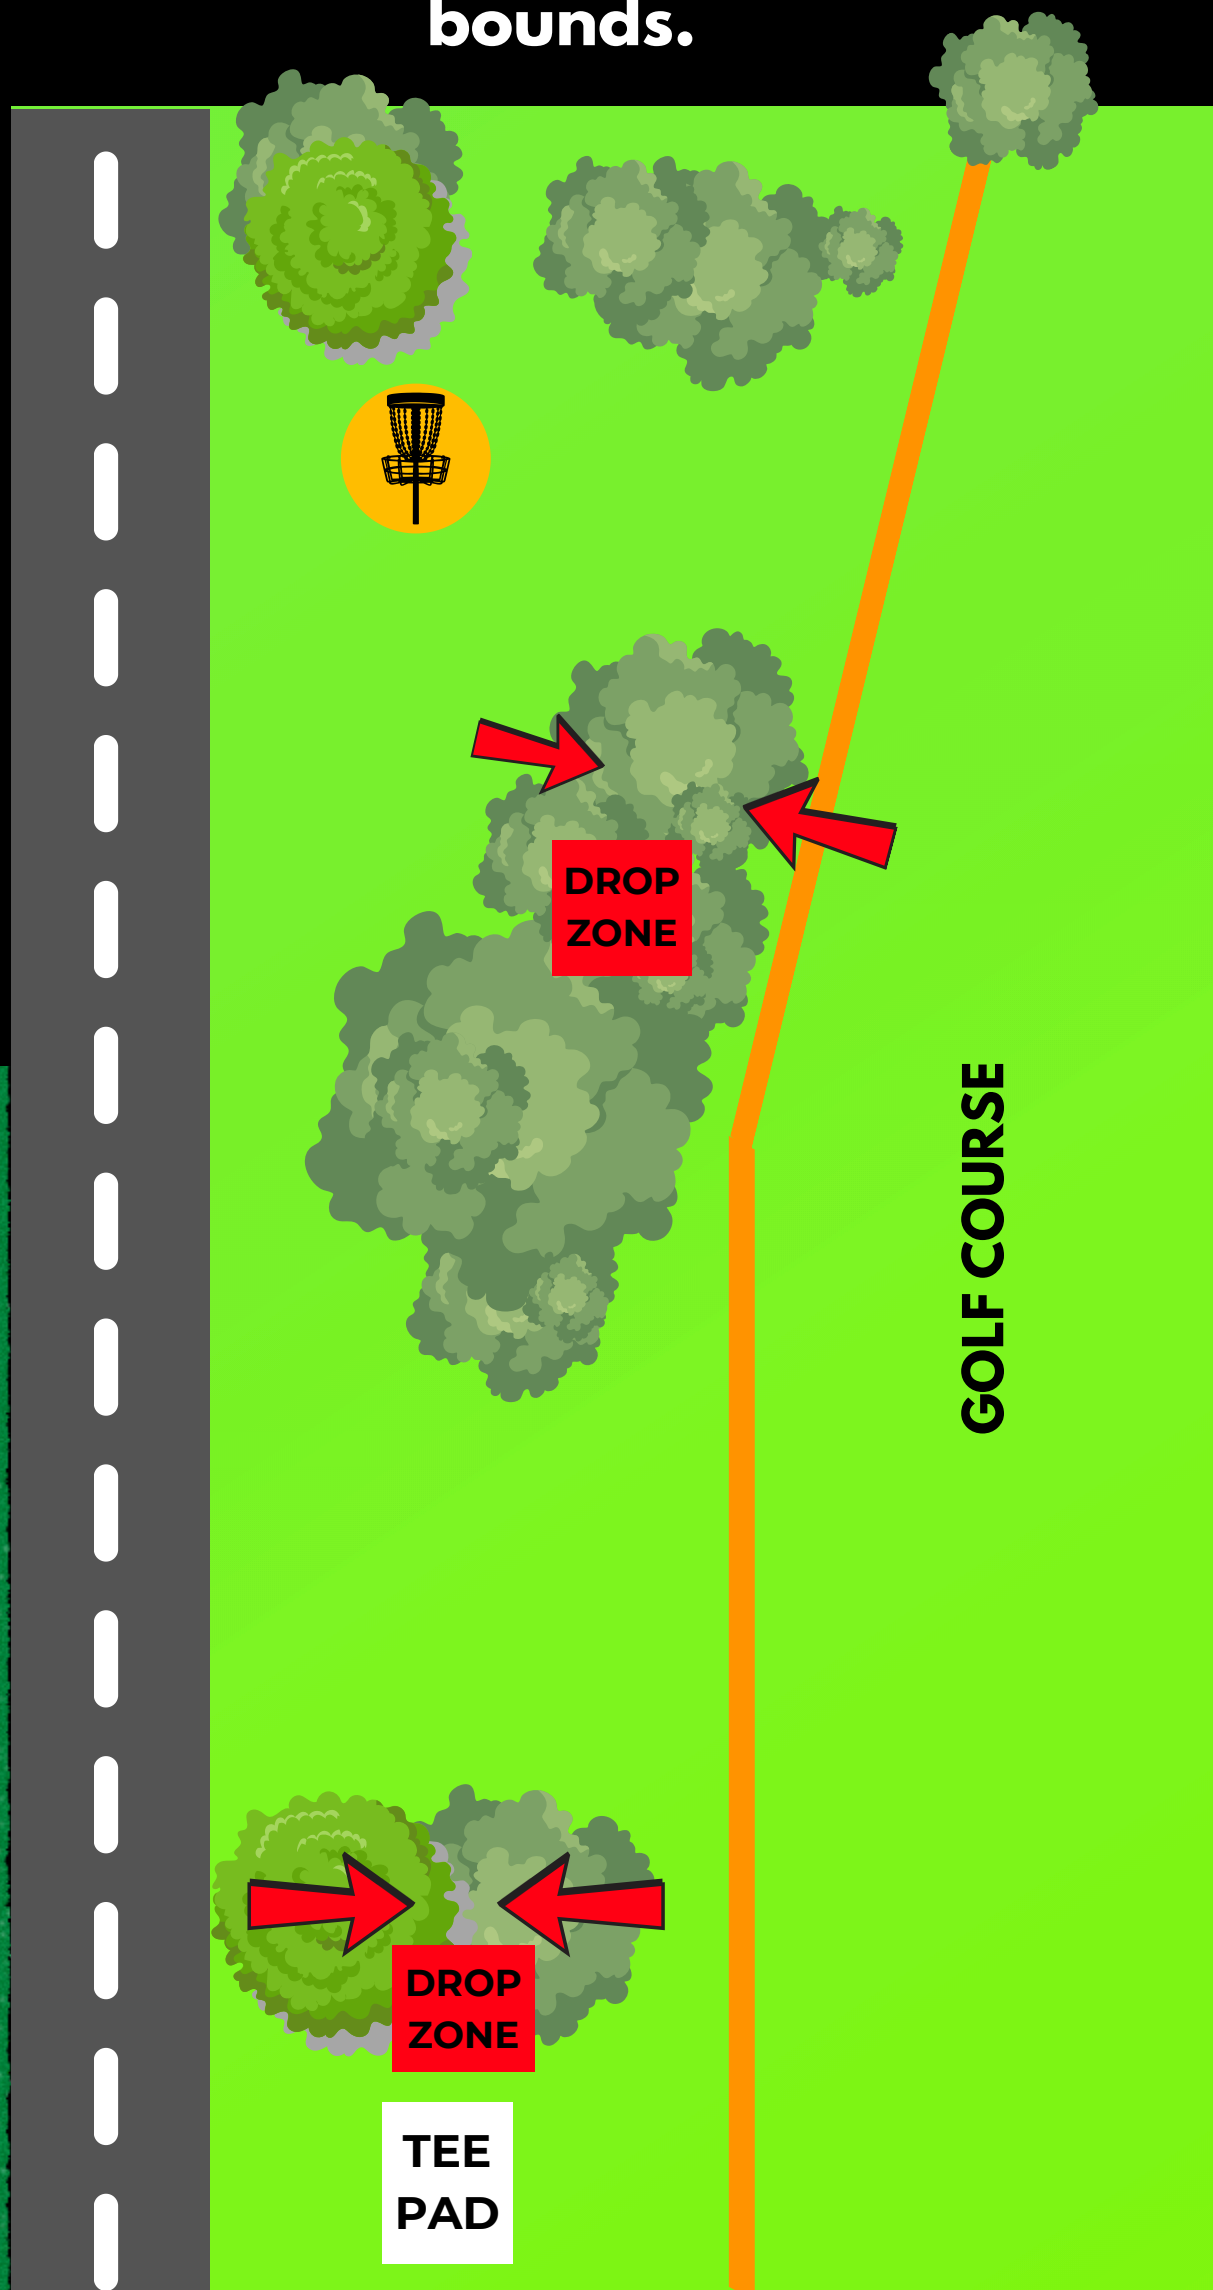

### HOLE NOTES

Two double mandatories.. Dropzones between marked mandatory trees. Sidewalk and beyond OB out of bounds. Golf Course OB out of bounds.

PAR 5

600 ft