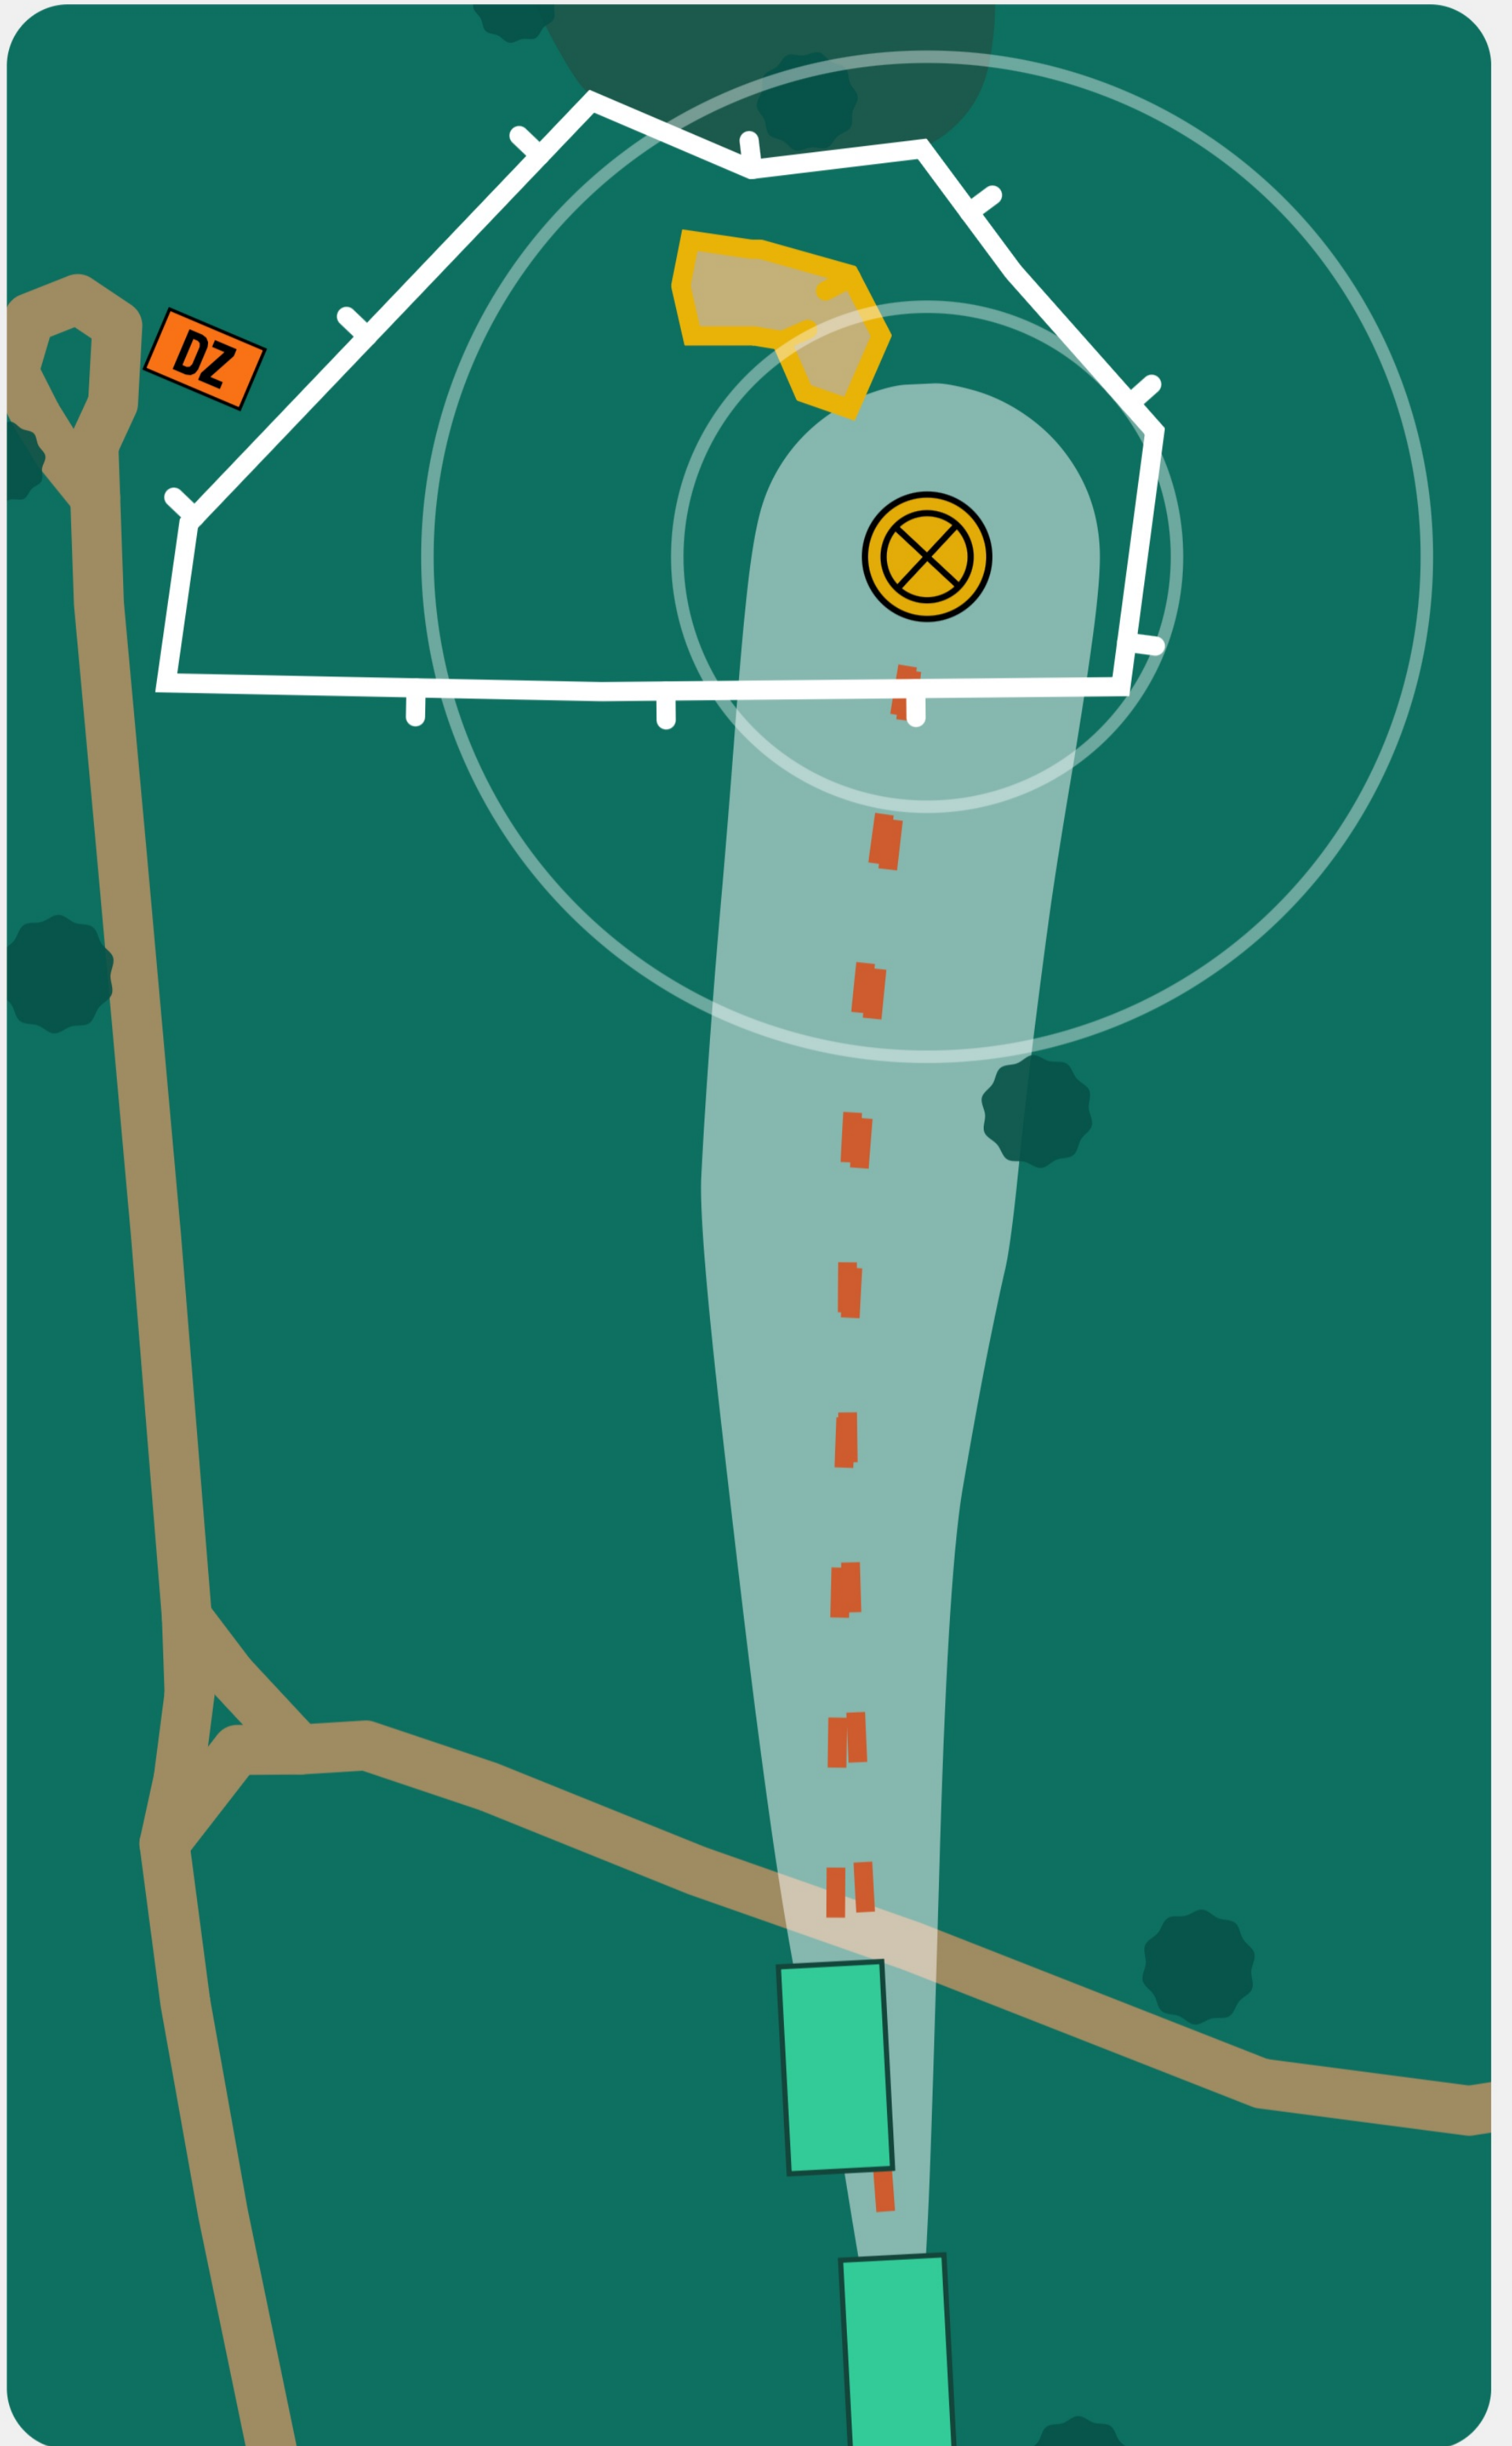

Golf Club of Albany - West

8

Bue

PAR 3
262 ft

White

PAR 3
207 ft

Rules:

Teeshots that do not come to rest on island green proceed to drop zone with penalty stroke. All subsequent shots play from last place in bounds. Bunker Hazard

Created with