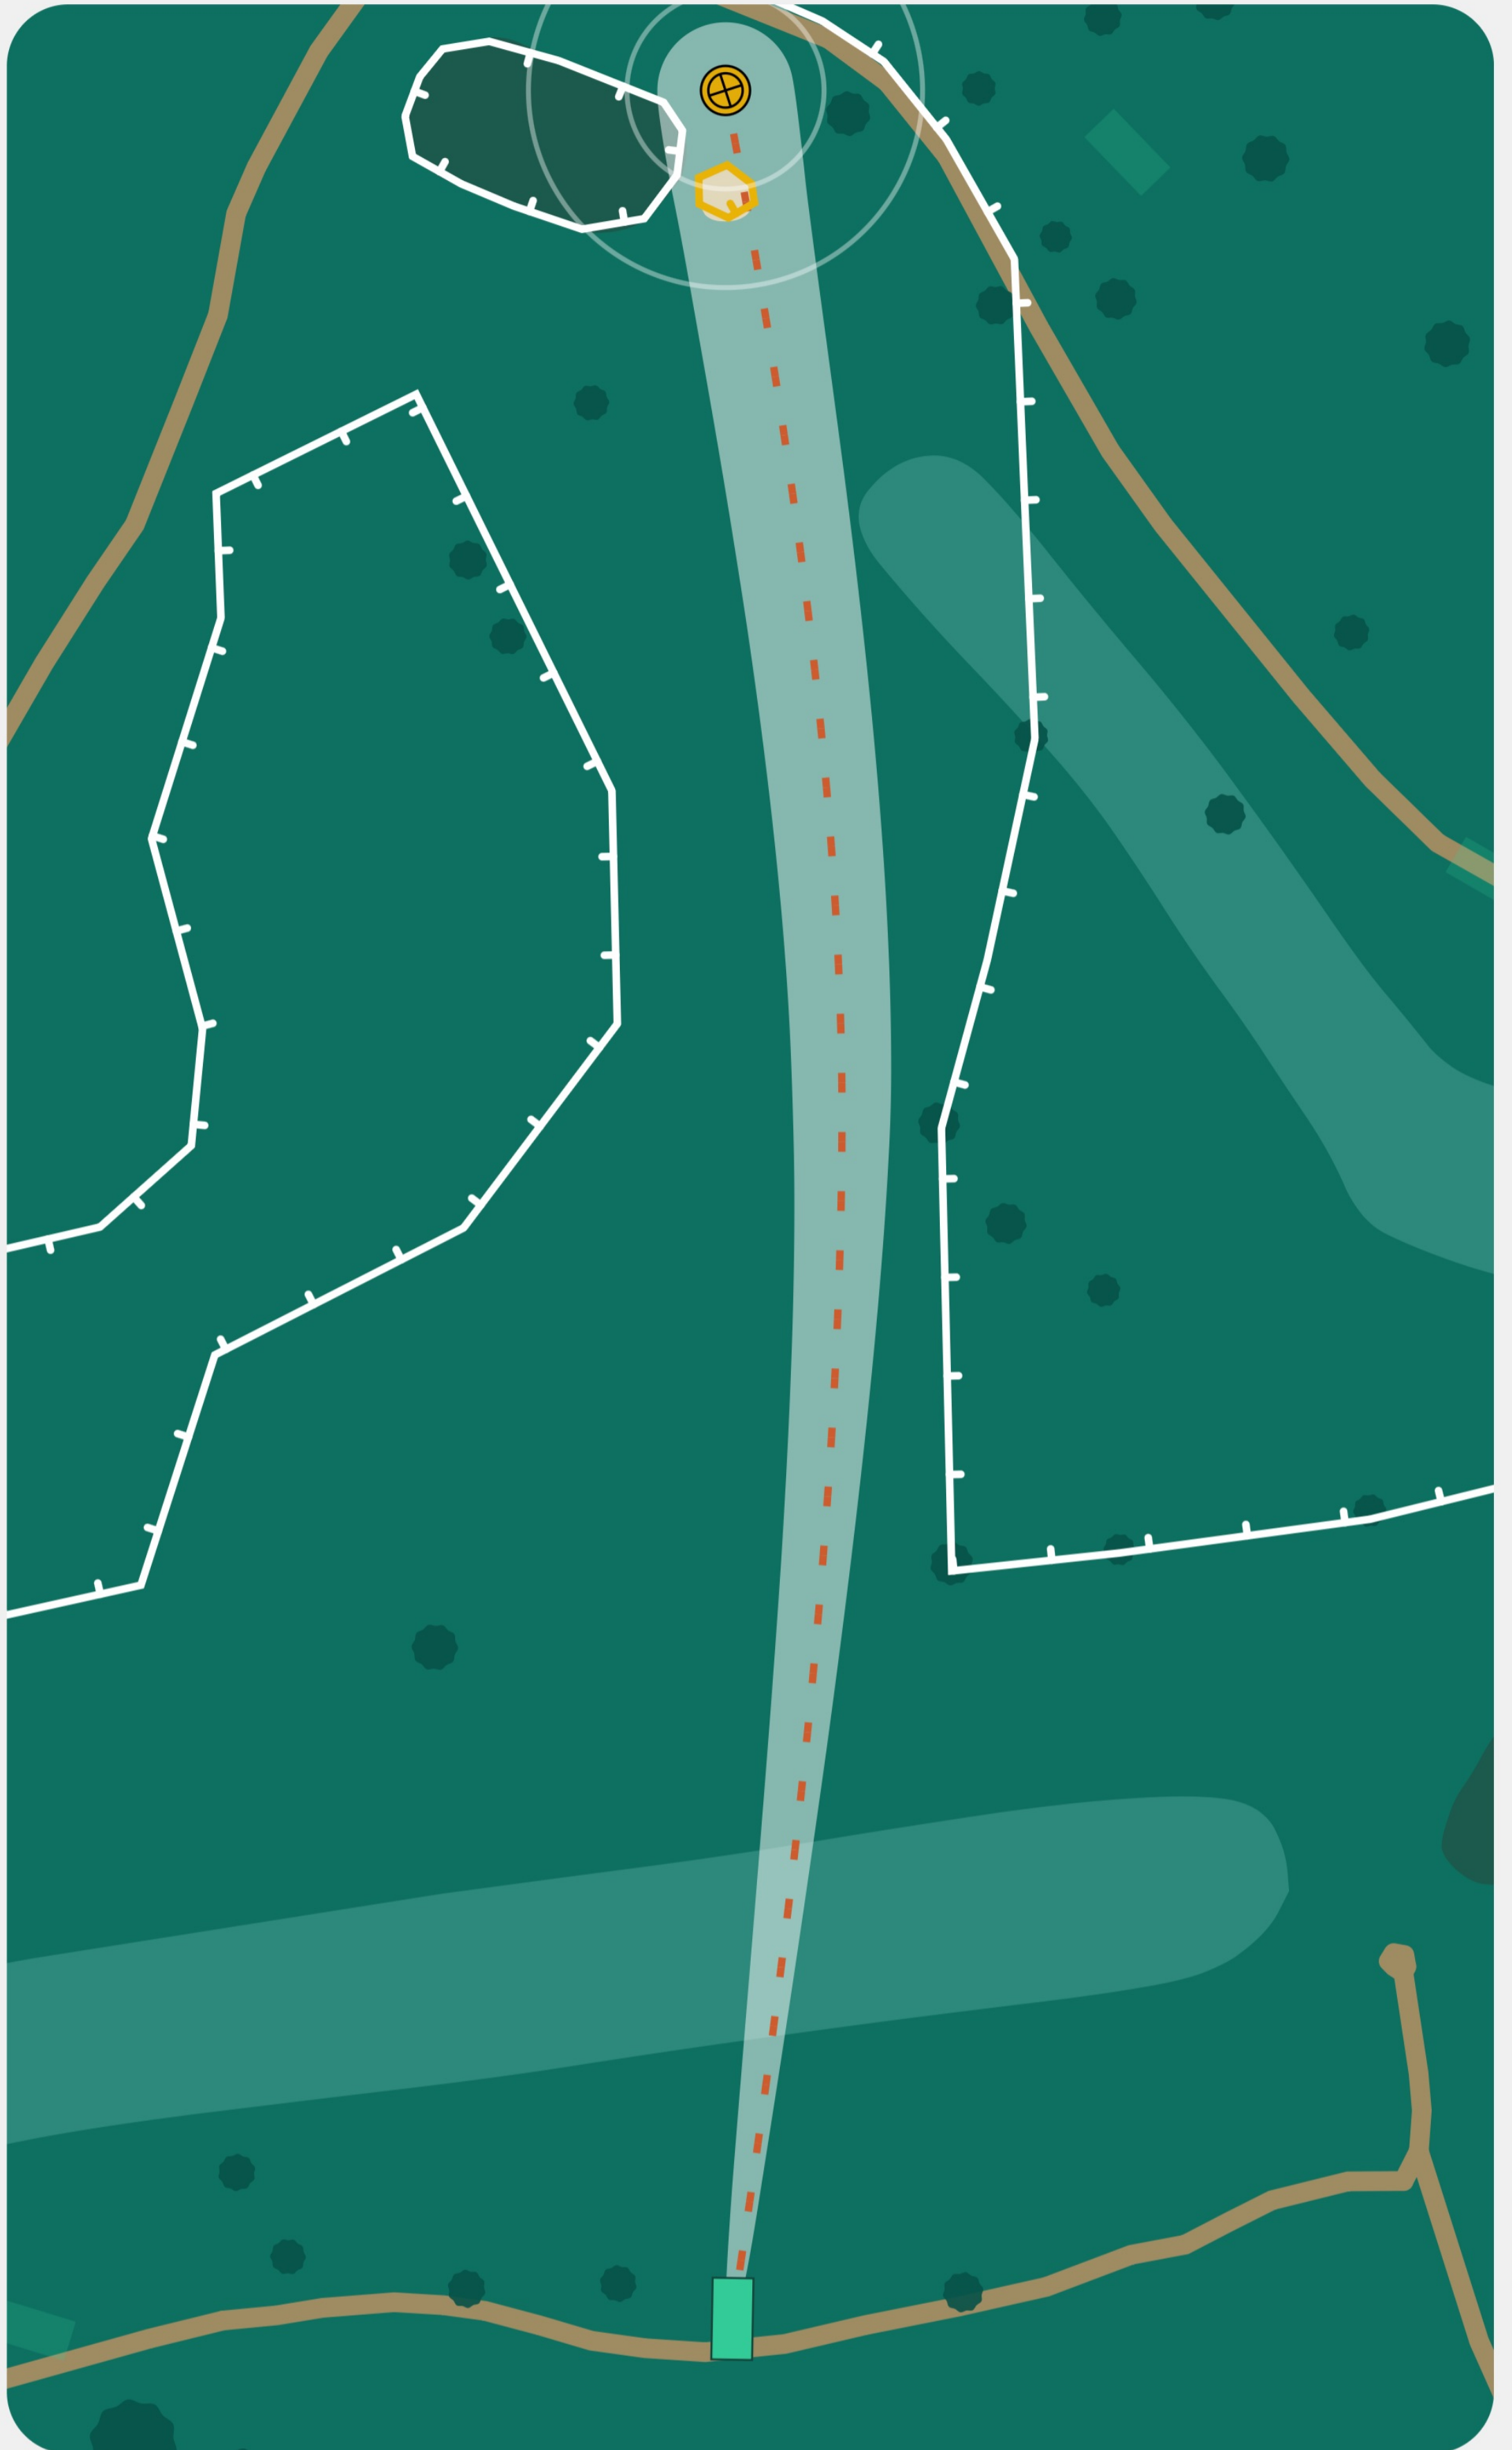

Golf Club of Albany - West

6

Bue

PAR 4
715 ft

White

PAR 5
715 ft

Rules:

Out of Bounds Left over painted line, Out of Bounds Right and Long over painted line Out of Bounds golf green, Bunker Hazard

Created with