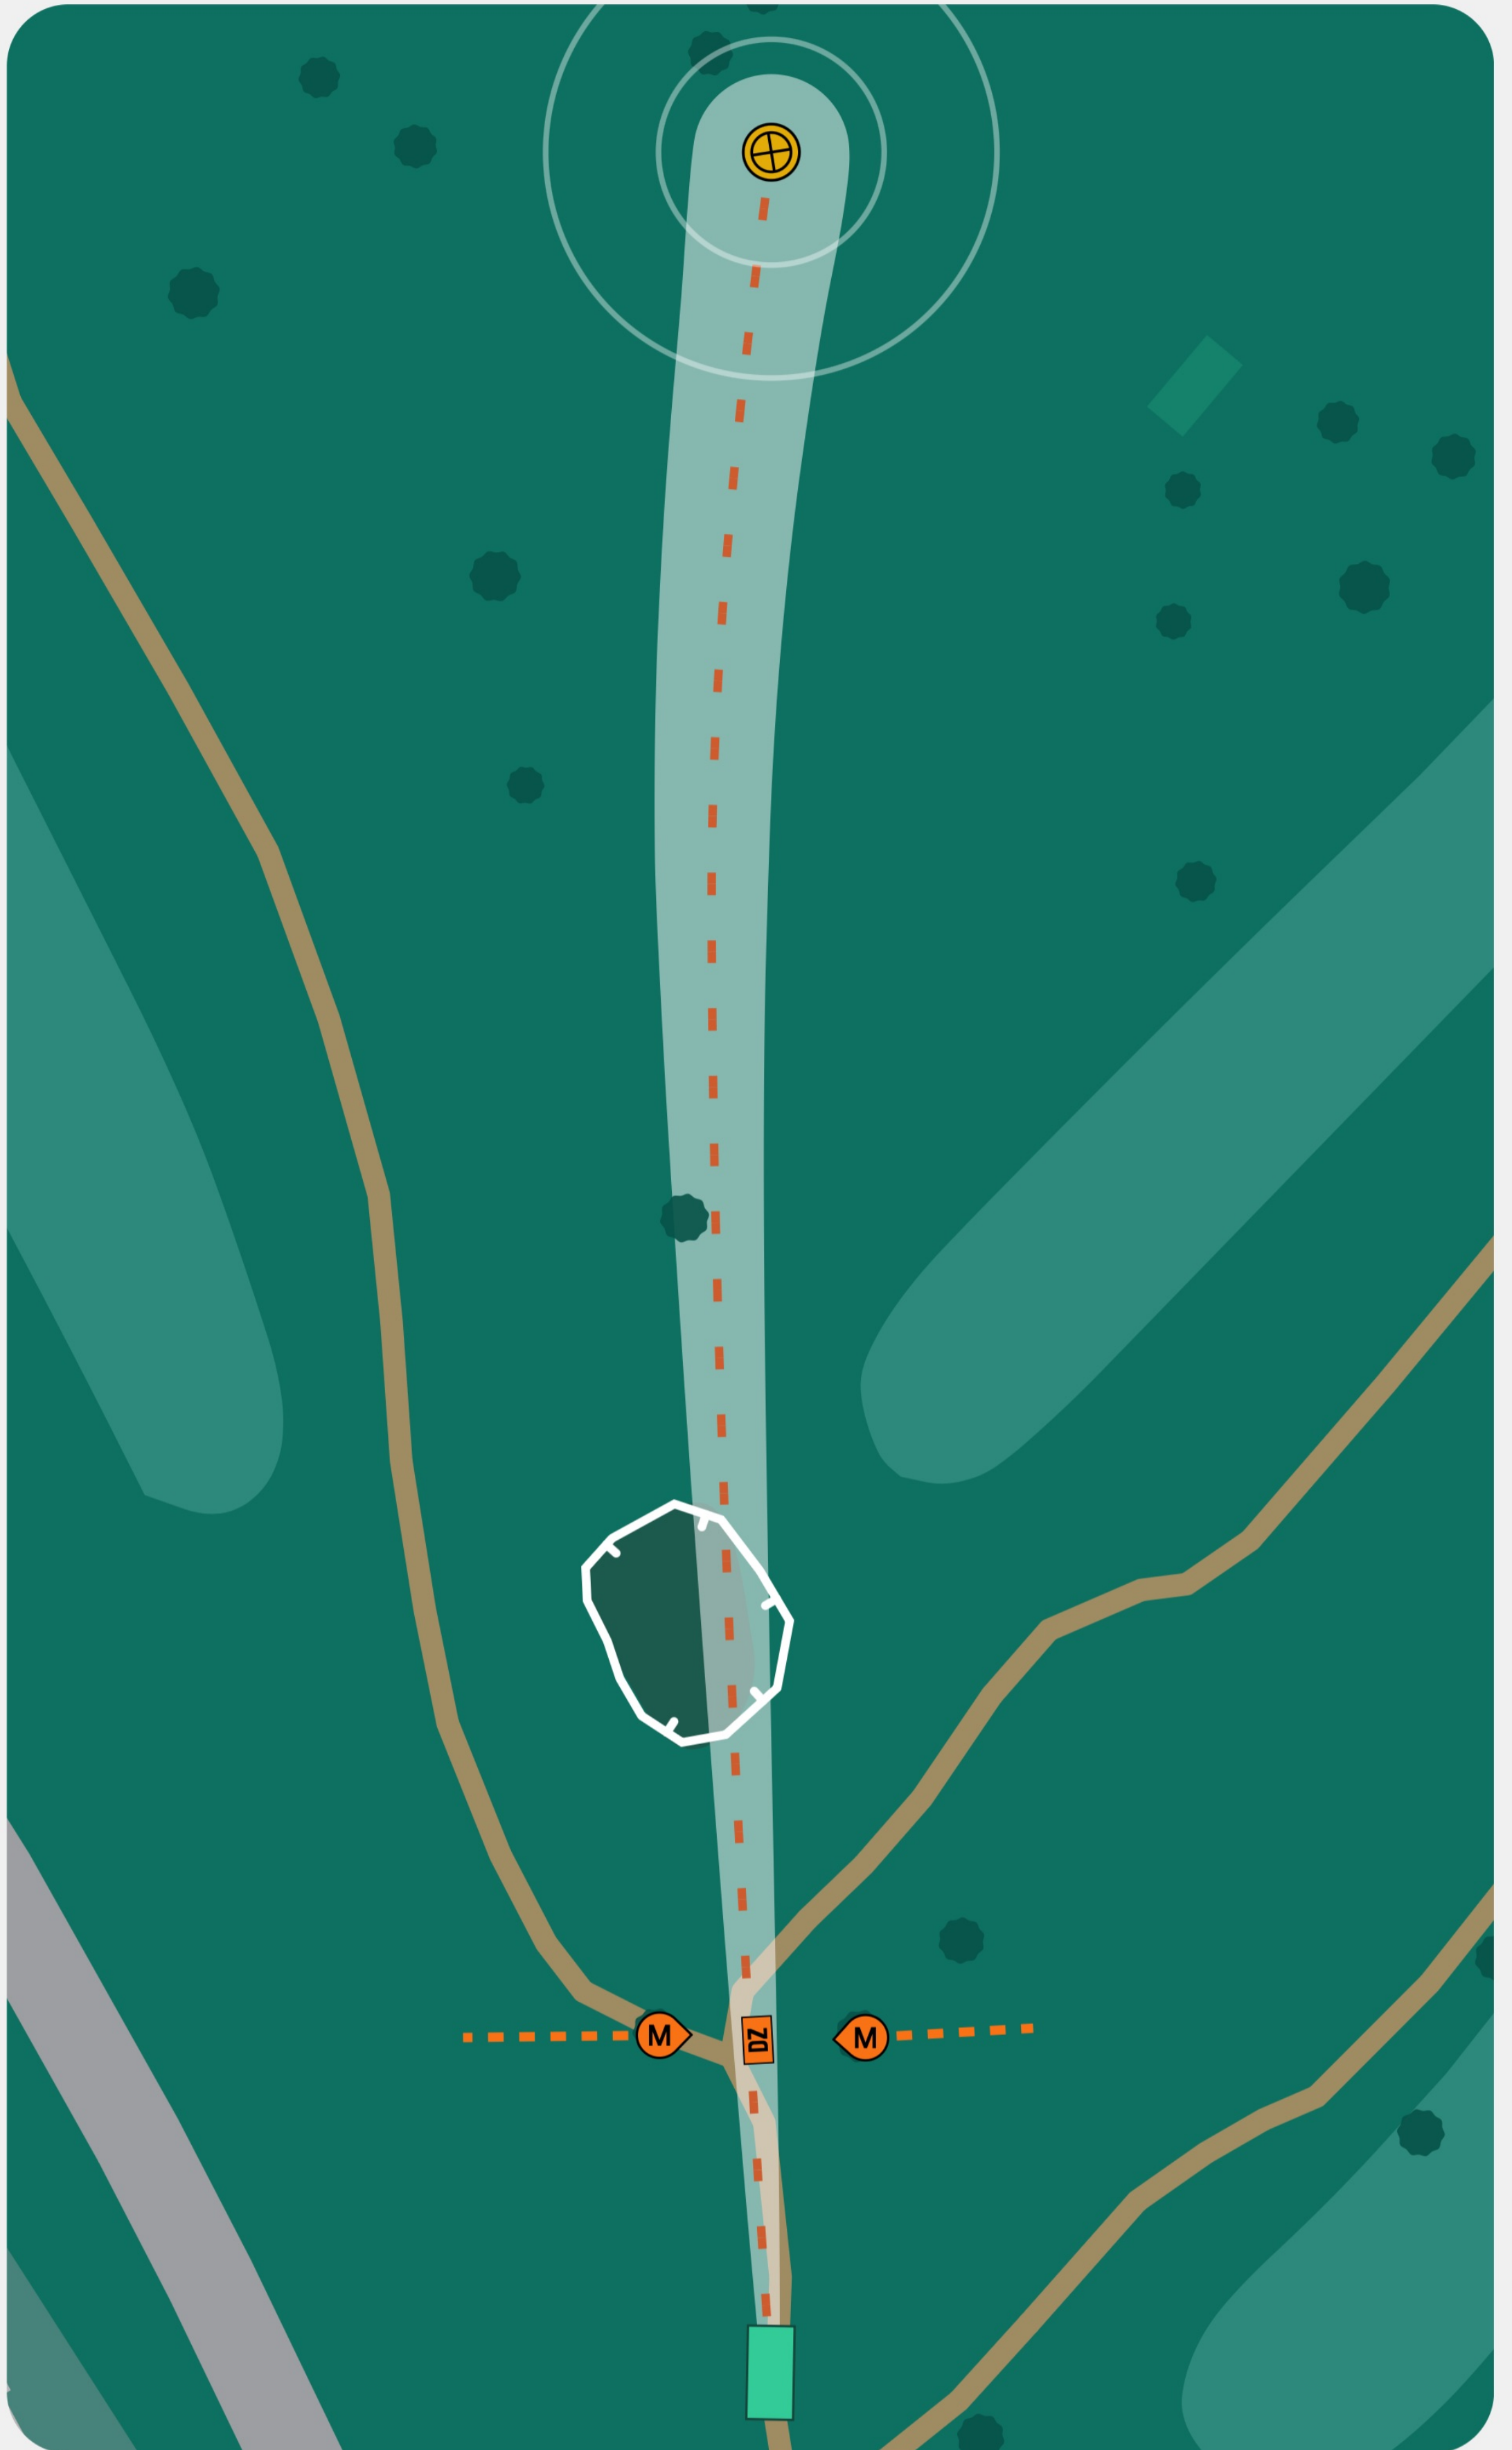

Golf Club of Albany - West

16

Bue
PAR 4
636 ft

White
PAR 4
636 ft

Rules:

Double mando between marked trees shots that miss mando proceed to drop zone with penalty stroke. Out of Bounds Golf Green.

Created with
 parkdly