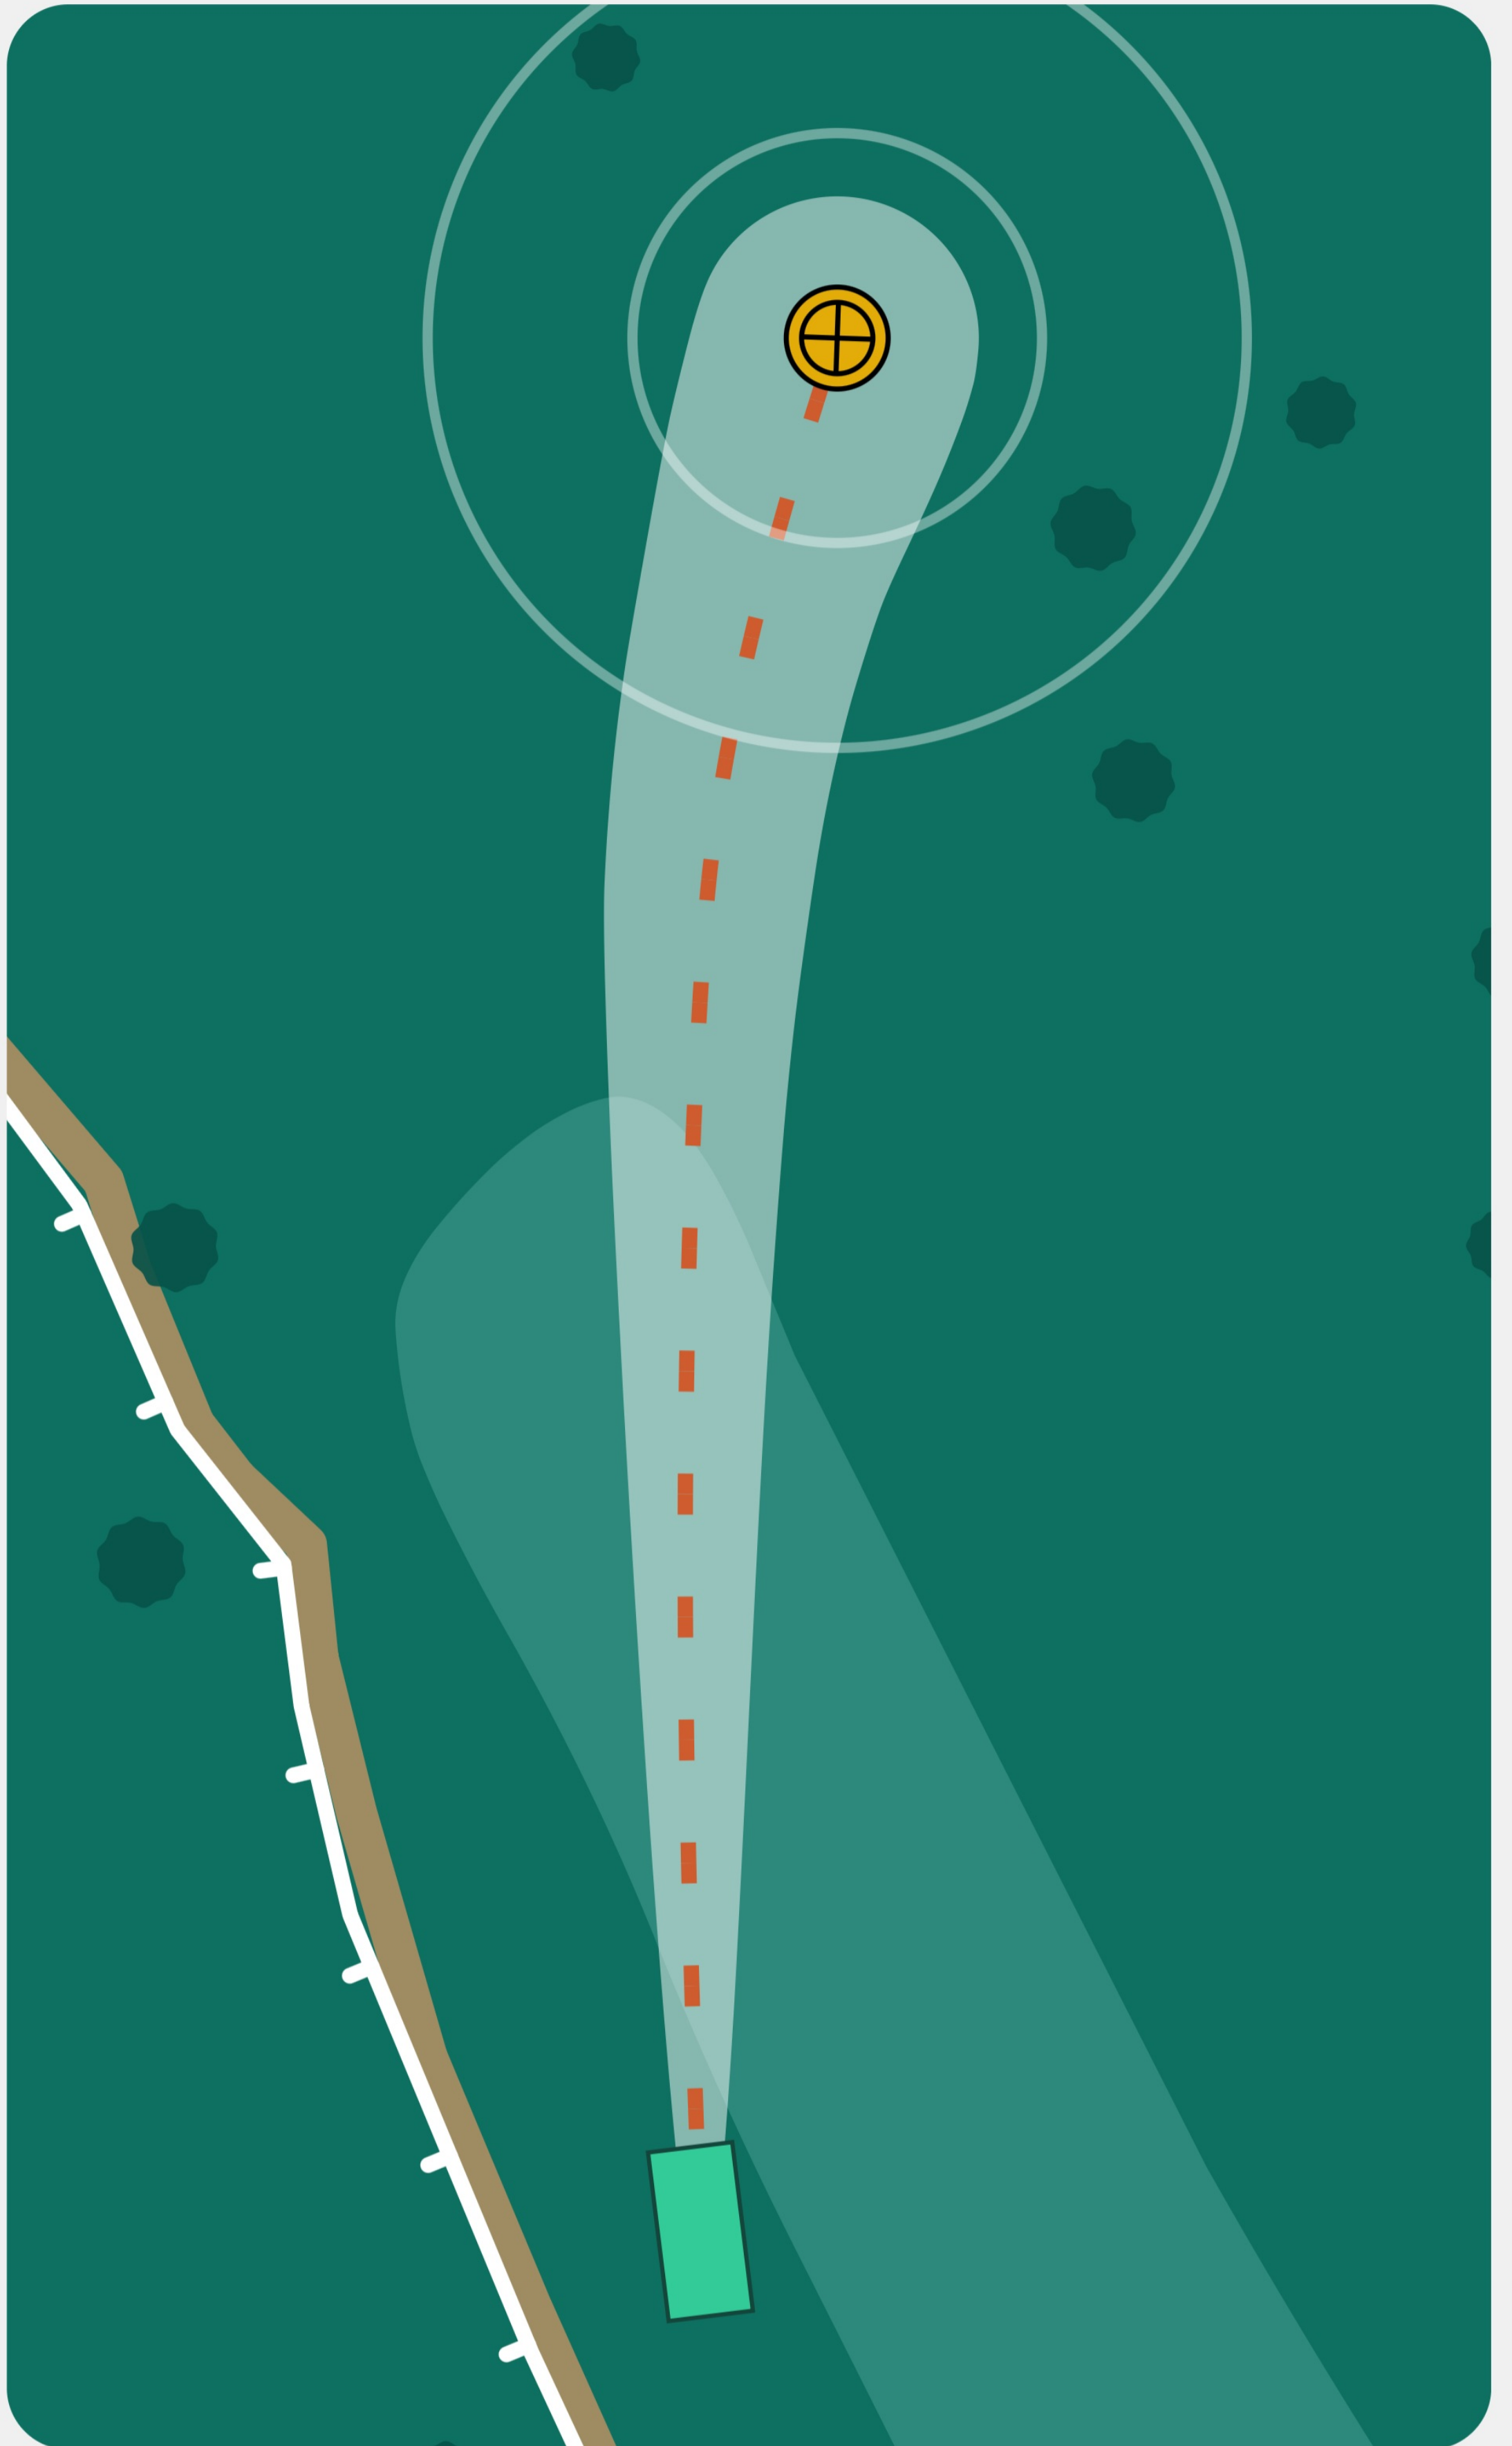

Created with

Golf Club of Albany - West

12

Bue
PAR 3
305 ft

White
PAR 3
305 ft

Rules:

Out of Bounds left past painted line

Created with