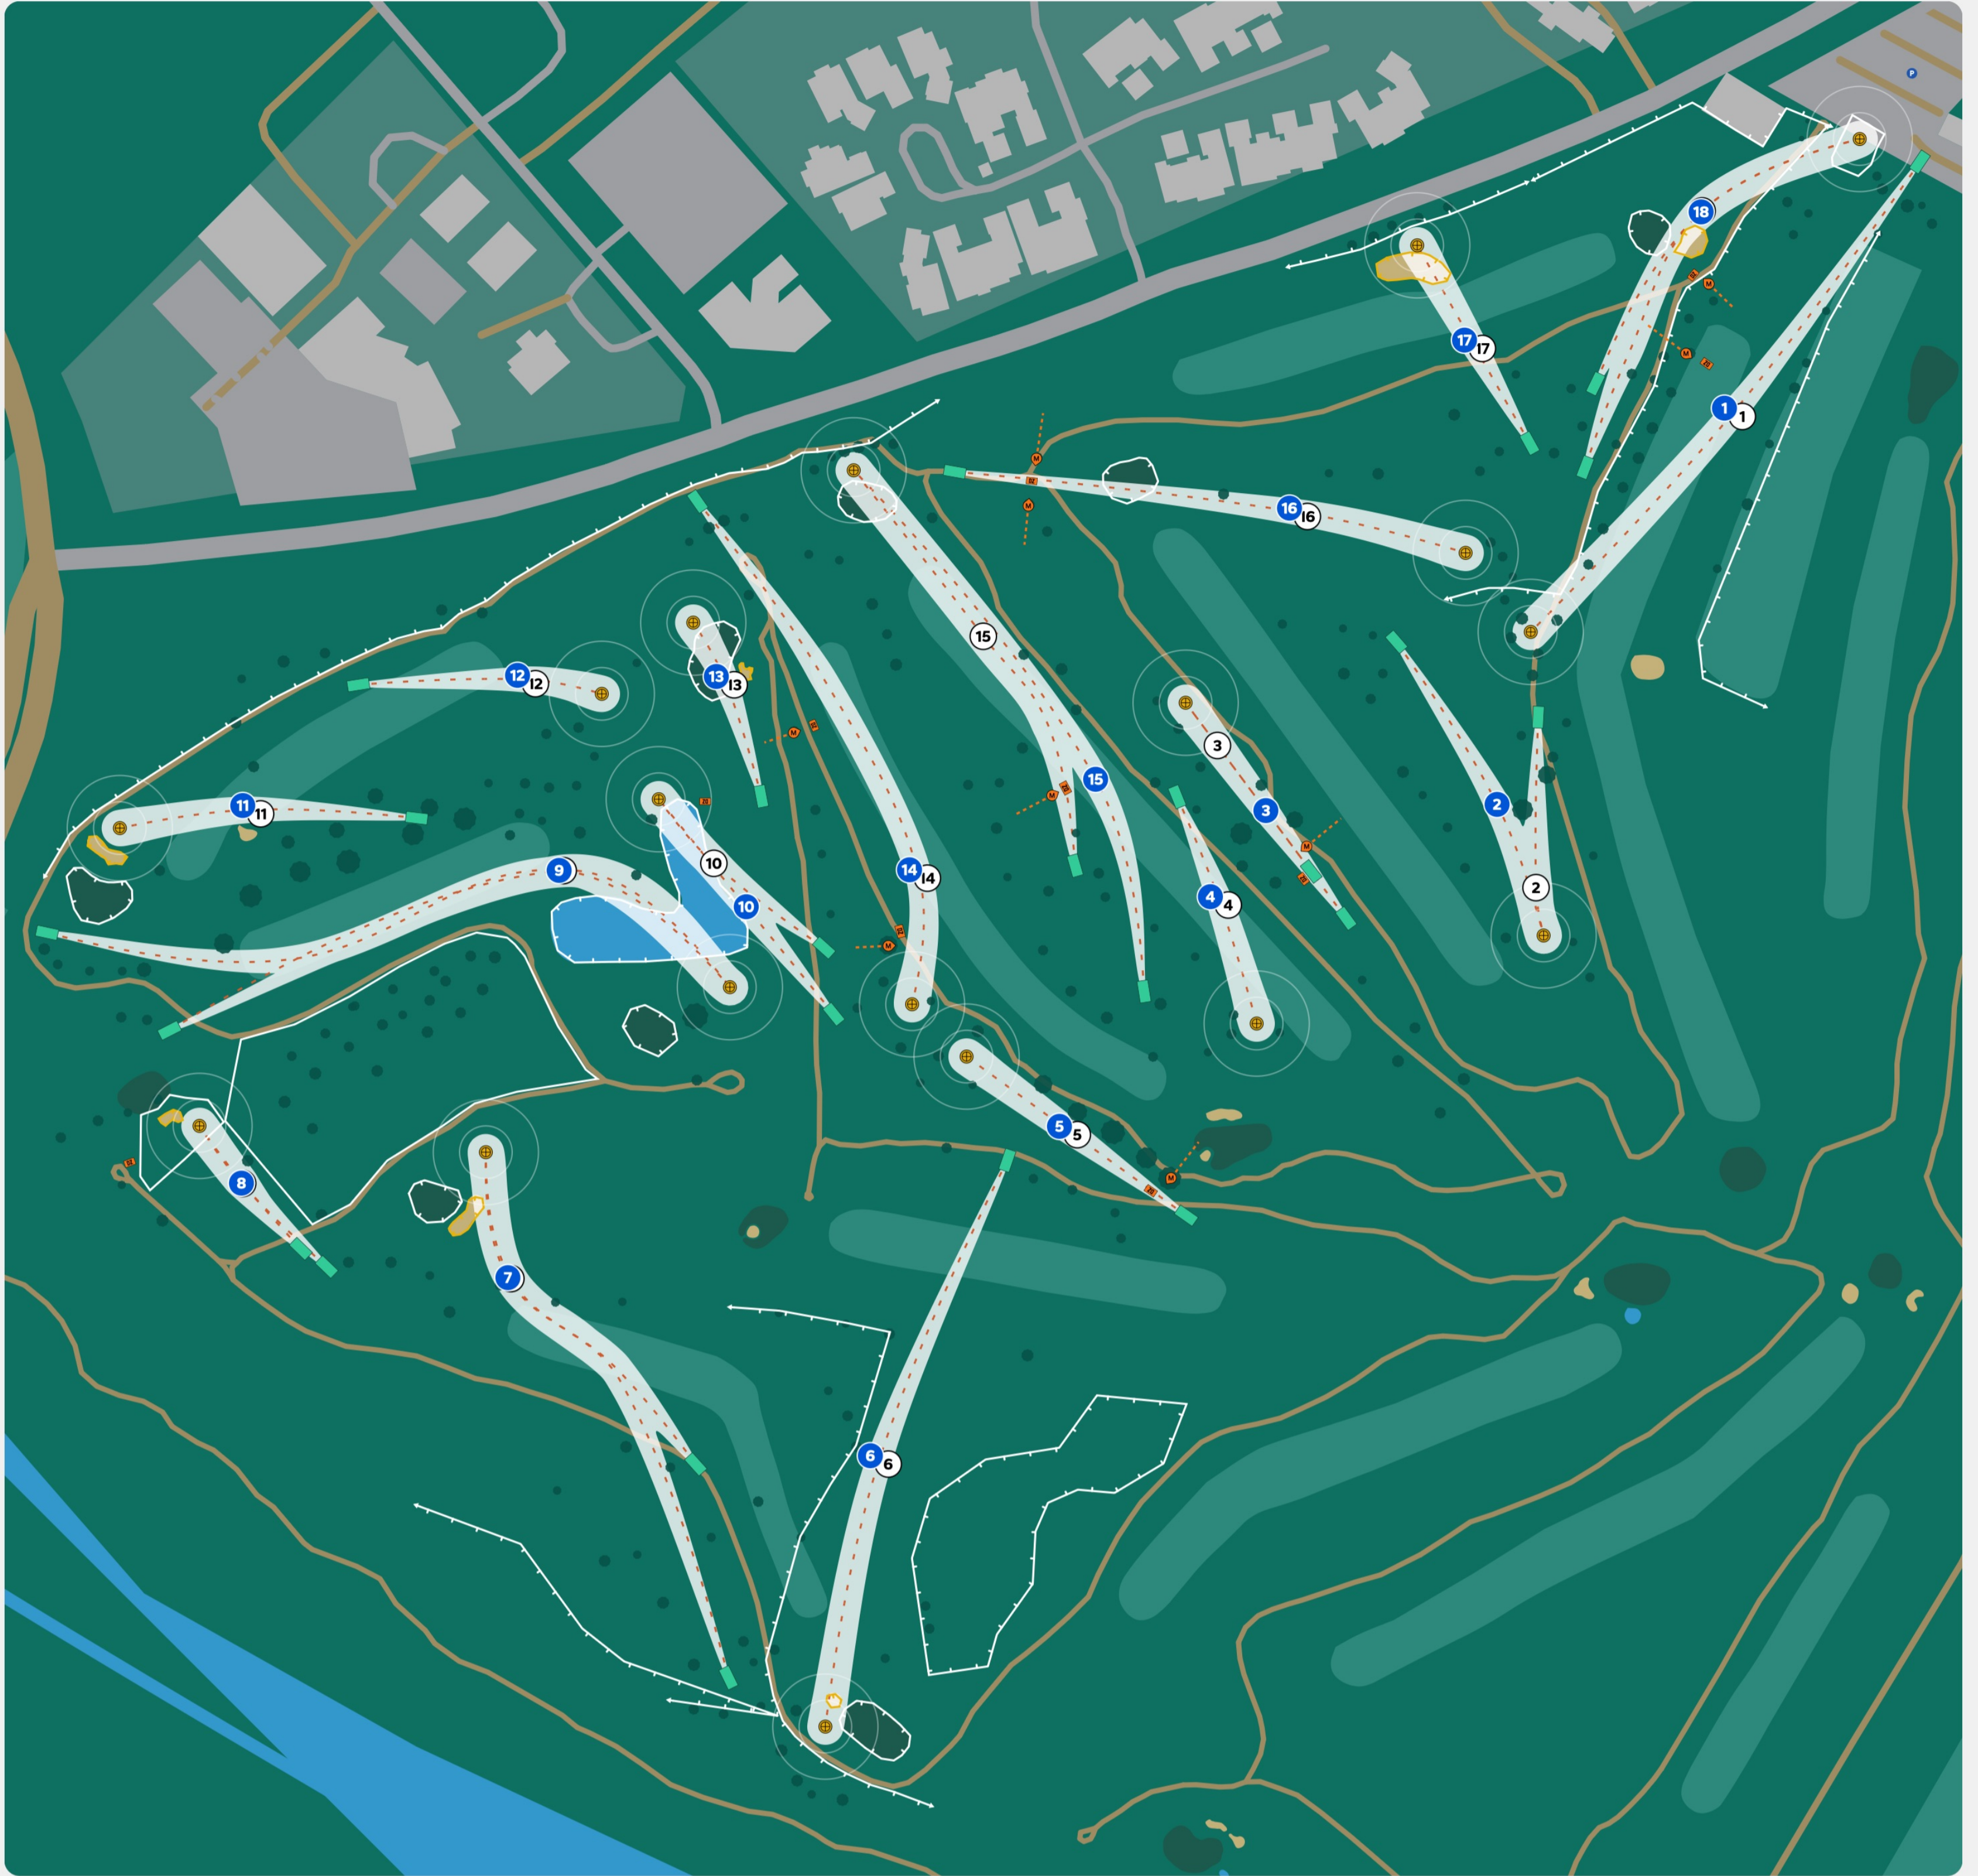

Golf Club of Albany - West

	#1	#2	#3	#4	#5	#6	#7	#8	#9	#10	#11	#12	#13	#14	#15	#16	#17	#18	TOT
Blue	PAR 4	3	3	3	3	4	4	3	5	3	3	3	3	4	4	4	3	4	63
	FT 686	410	341	315	328	715	630	262	915	344	351	305	279	705	686	636	295	574	8780
White	PAR 4	3	3	3	3	5	4	3	5	3	3	3	3	4	4	4	3	4	64
	FT 686	289	289	315	328	715	449	207	863	276	351	305	279	705	495	636	295	509	7992

Created with
parkdly

General Course Rules:

Only painted greens are Out of Bounds. Only Painted Bunkers are Hazard.