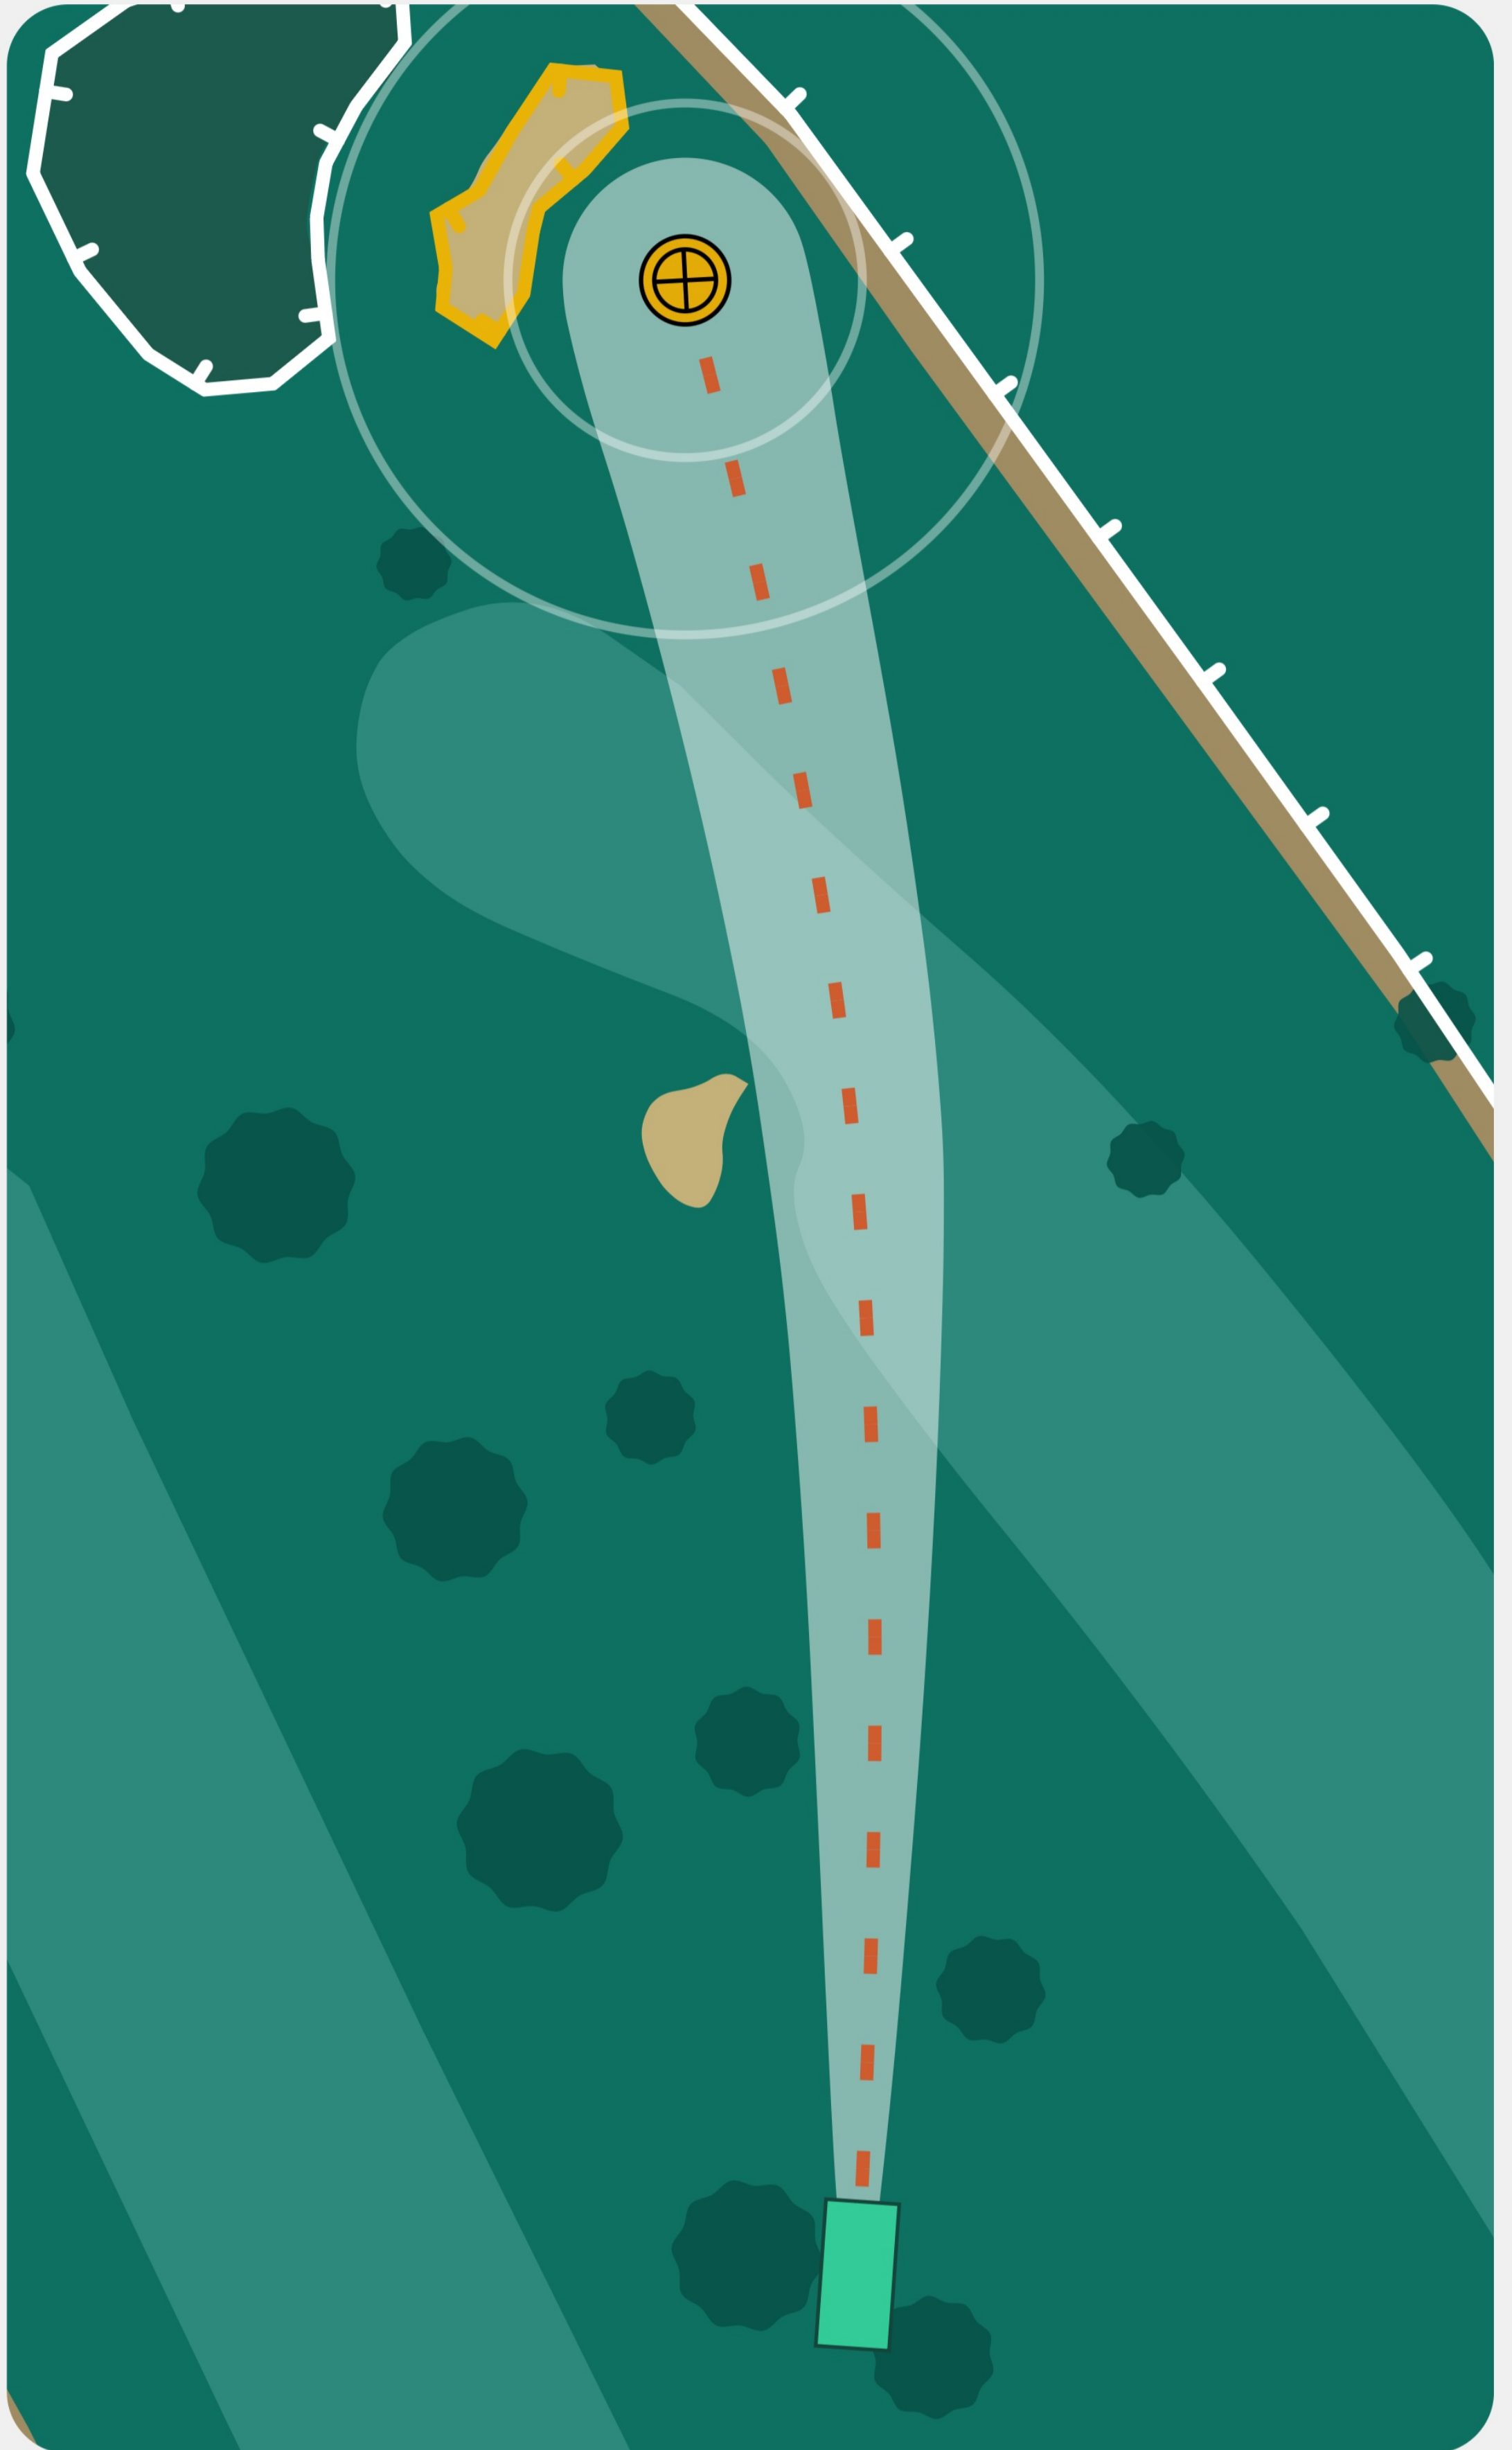

Golf Club of Albany - West

11

Bue

PAR 3
351 ft

White

PAR 3
351 ft

Rules:

Out of Bounds Right past painted line, Out of Bound Golf Green, Bunker Hazard.