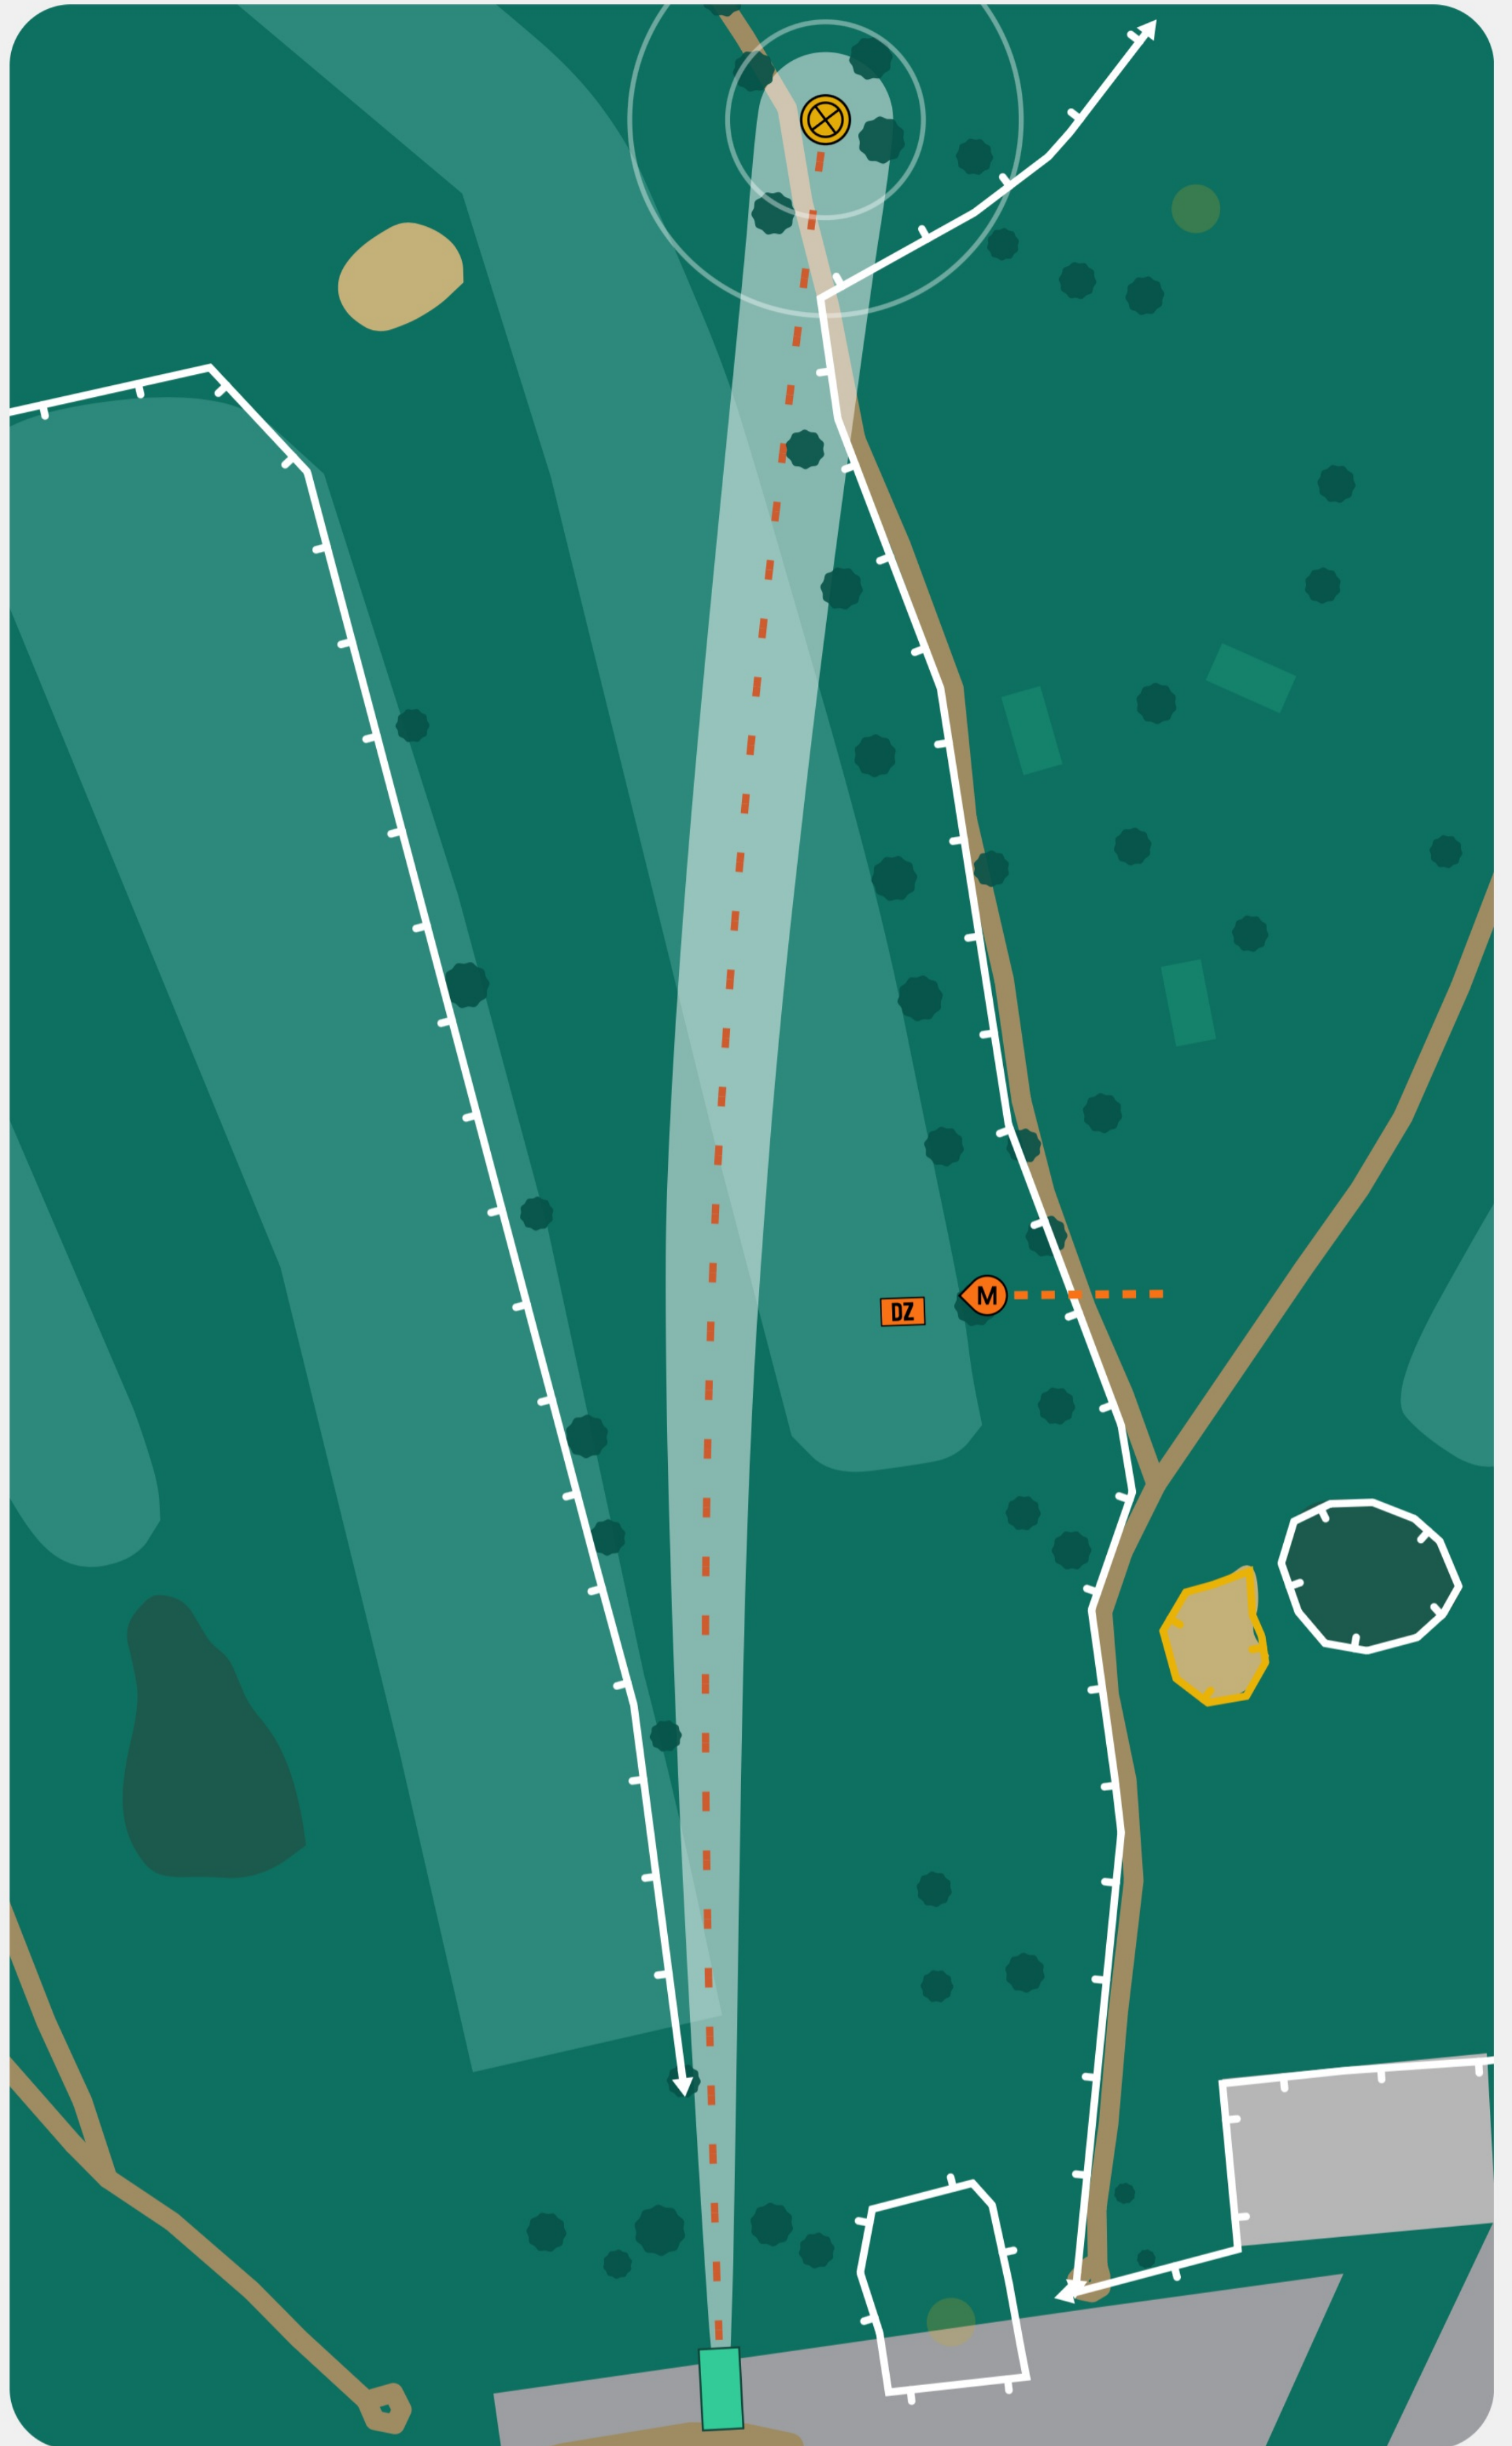

Created with
parkdly

General Course Rules:

Only painted greens are Out of Bounds. Only Painted Bunkers are Hazard.

Golf Club of Albany - West

1

Bue
PAR 4
686 ft

White
PAR 4
686 ft

Rules:

Out of Bounds Left in Driving Range defined by painted line, Out of Bounds Right over painted line. Mando Left of marked tree, Missed mando proceeds to drop zone with penalty stroke.

Created with

Golf Club of Albany - West