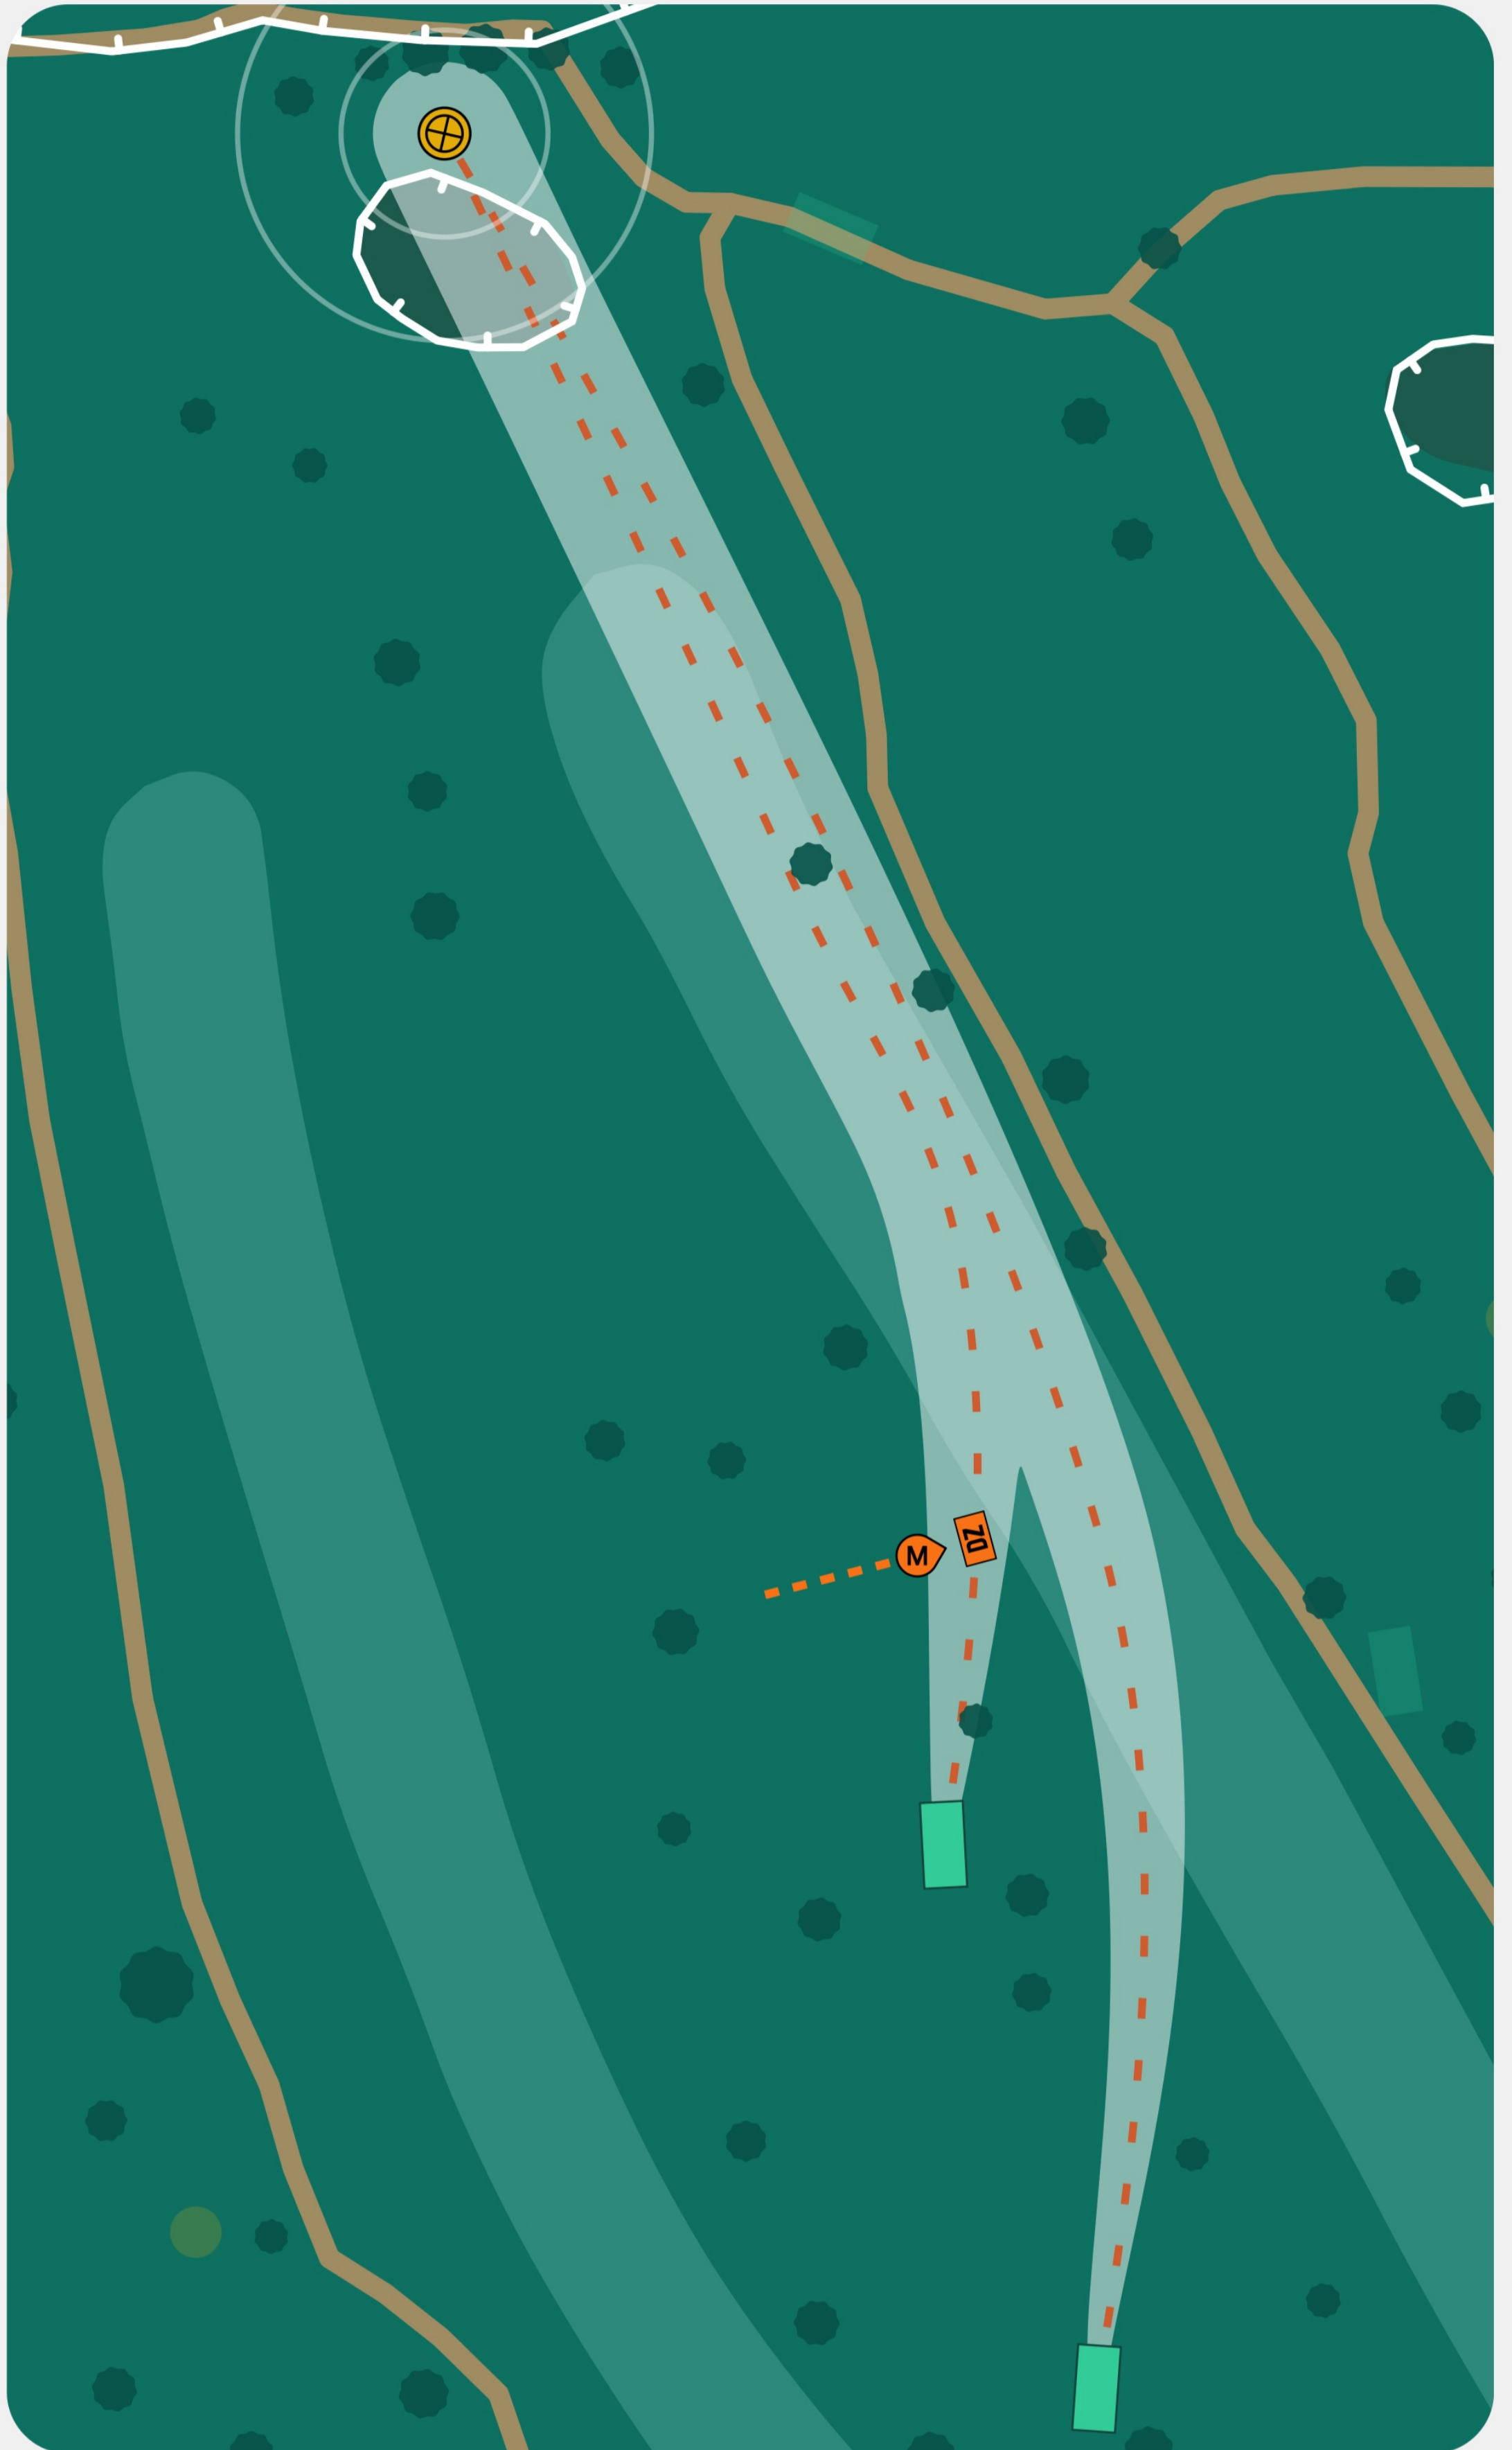

Mando right of marked tree, missed mando proceed to drop zone with penalty stroke, Out of Bounds Golf Green, Out of Bounds Long past painted line

Created with

Golf Club of Albany - West

16

Bue
PAR 4
636 ft