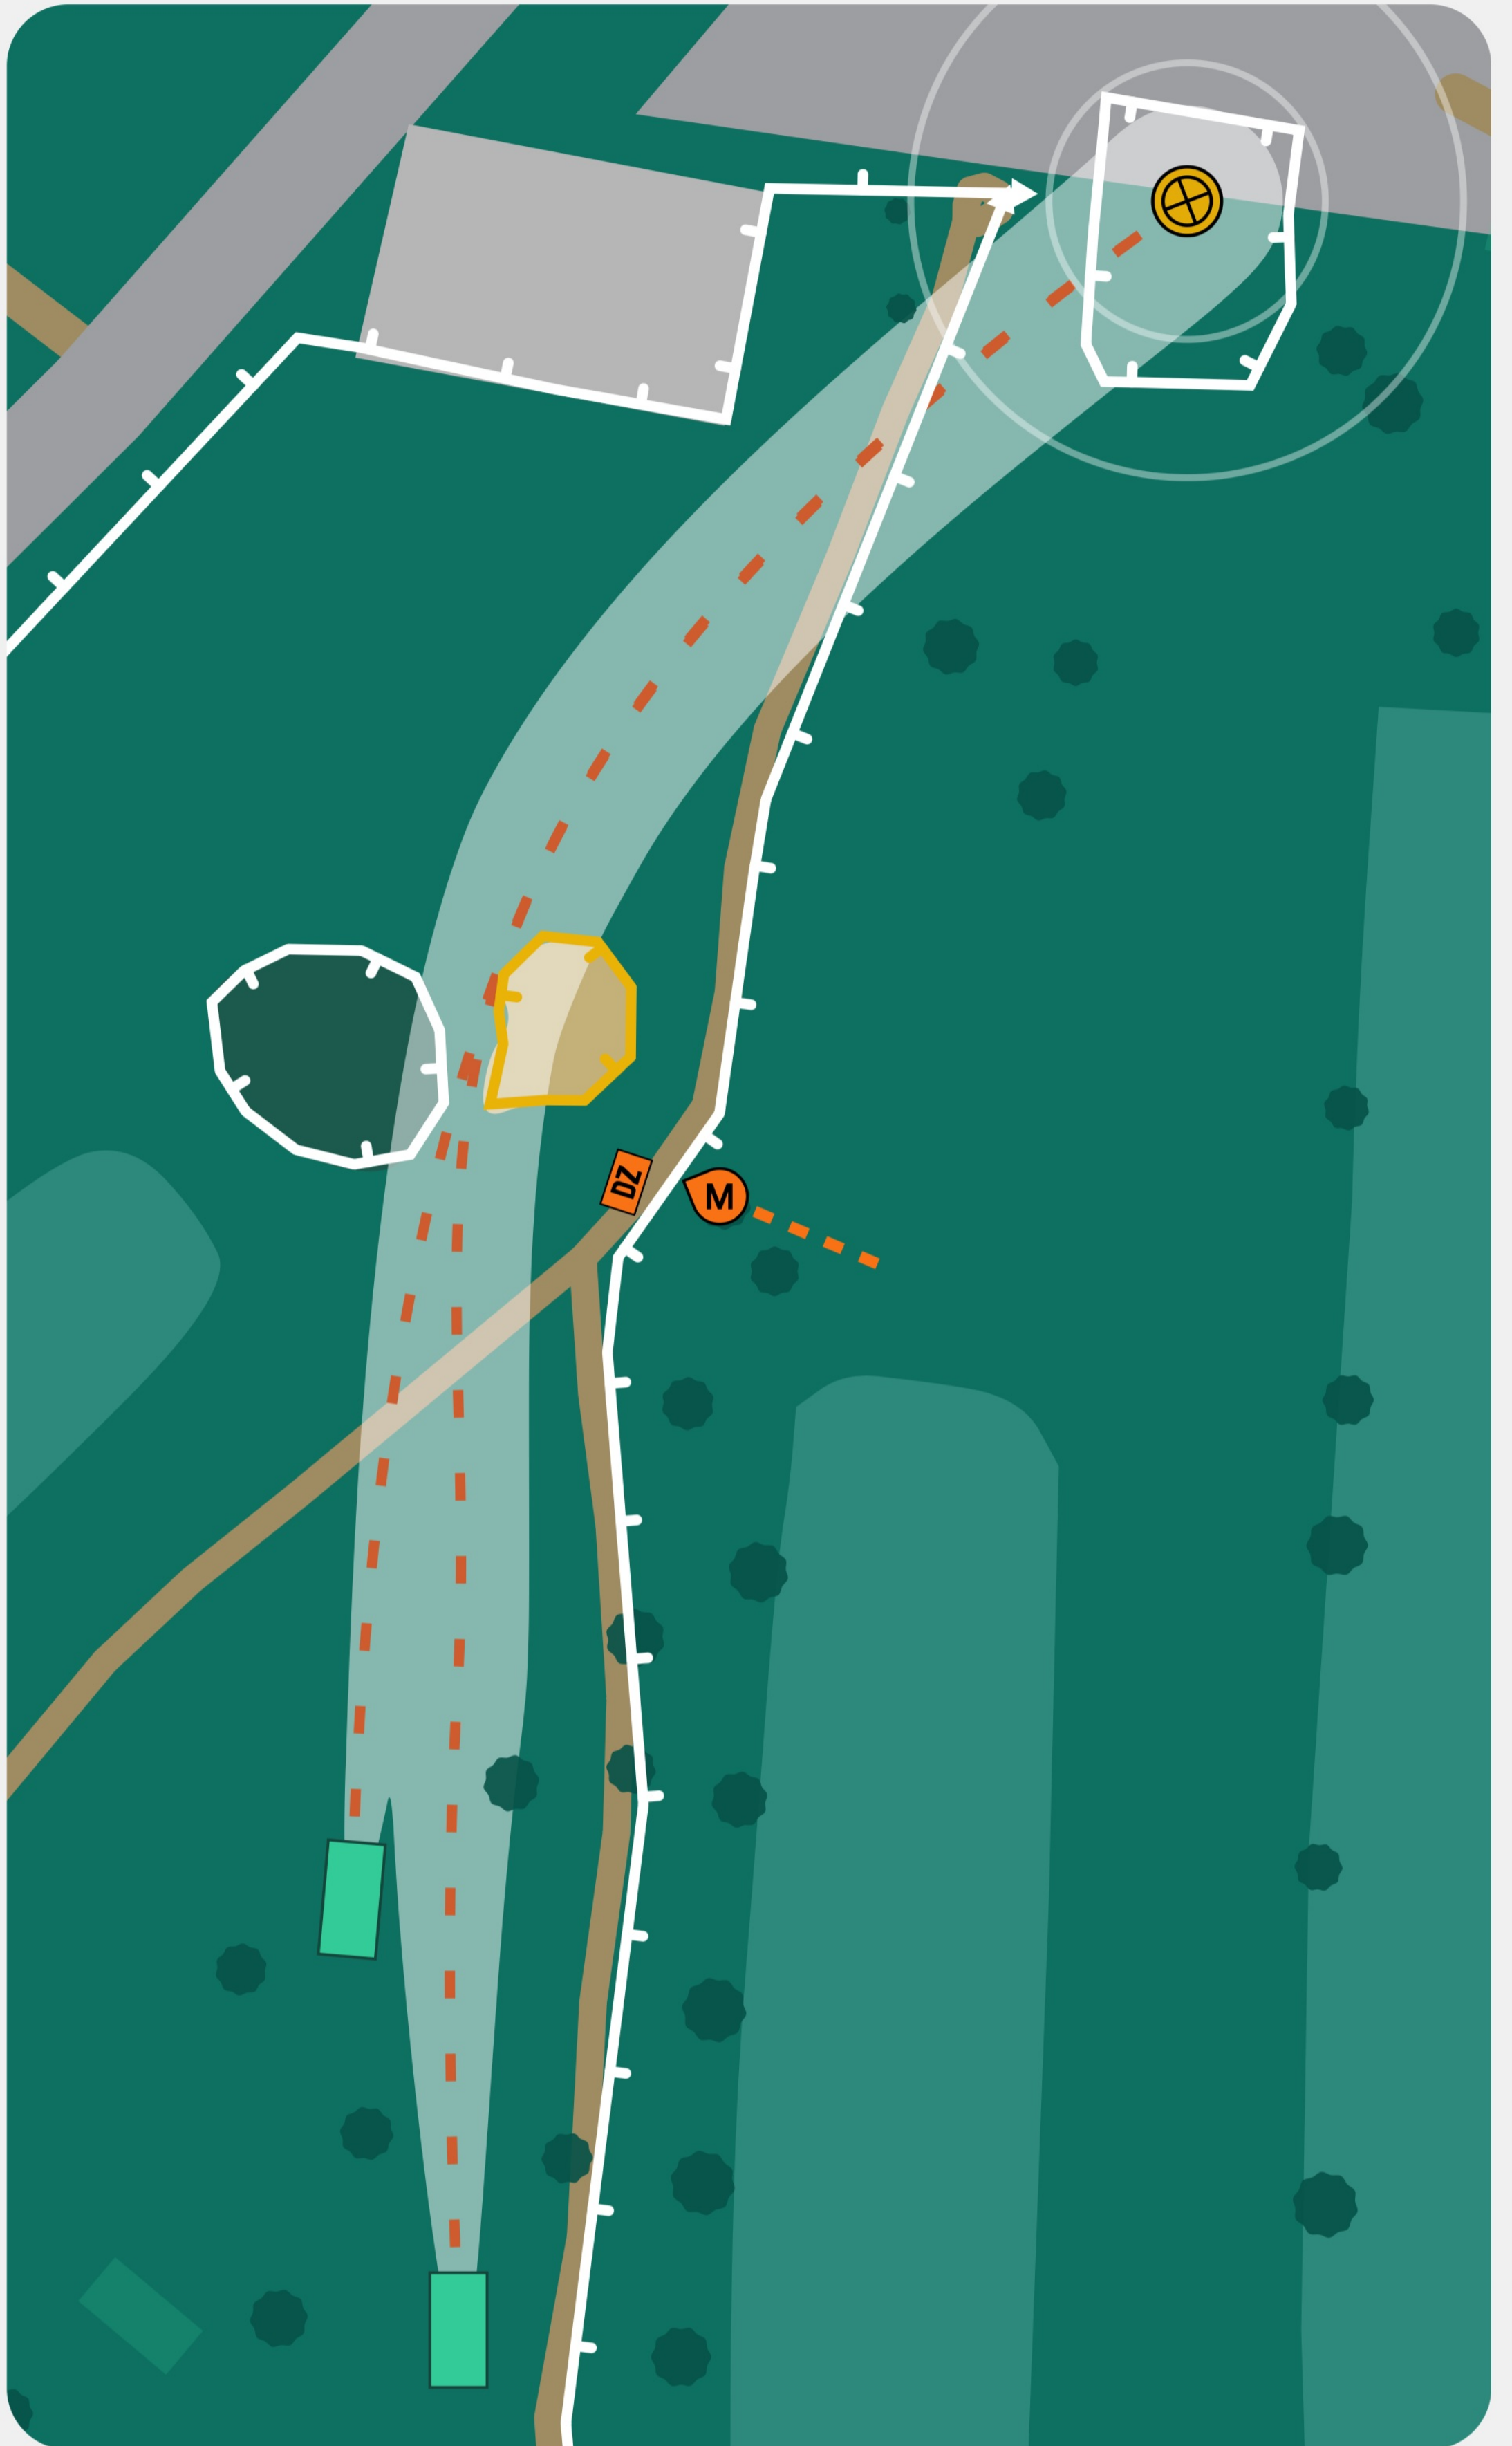

White

PAR 3
295 ft

Rules:

Bunker Hazard. Out of Bounds Long past painted line.

Created with

Golf Club of Albany - West

18

Bue
PAR 4
574 ft

Created with

Fairway Notes

Fairway #1

Out of Bounds Left in Driving Range defined by painted line, Out of Bounds Right over painted line. Mando Left of marked tree, Missed mando proceeds to drop zone with penalty stroke.