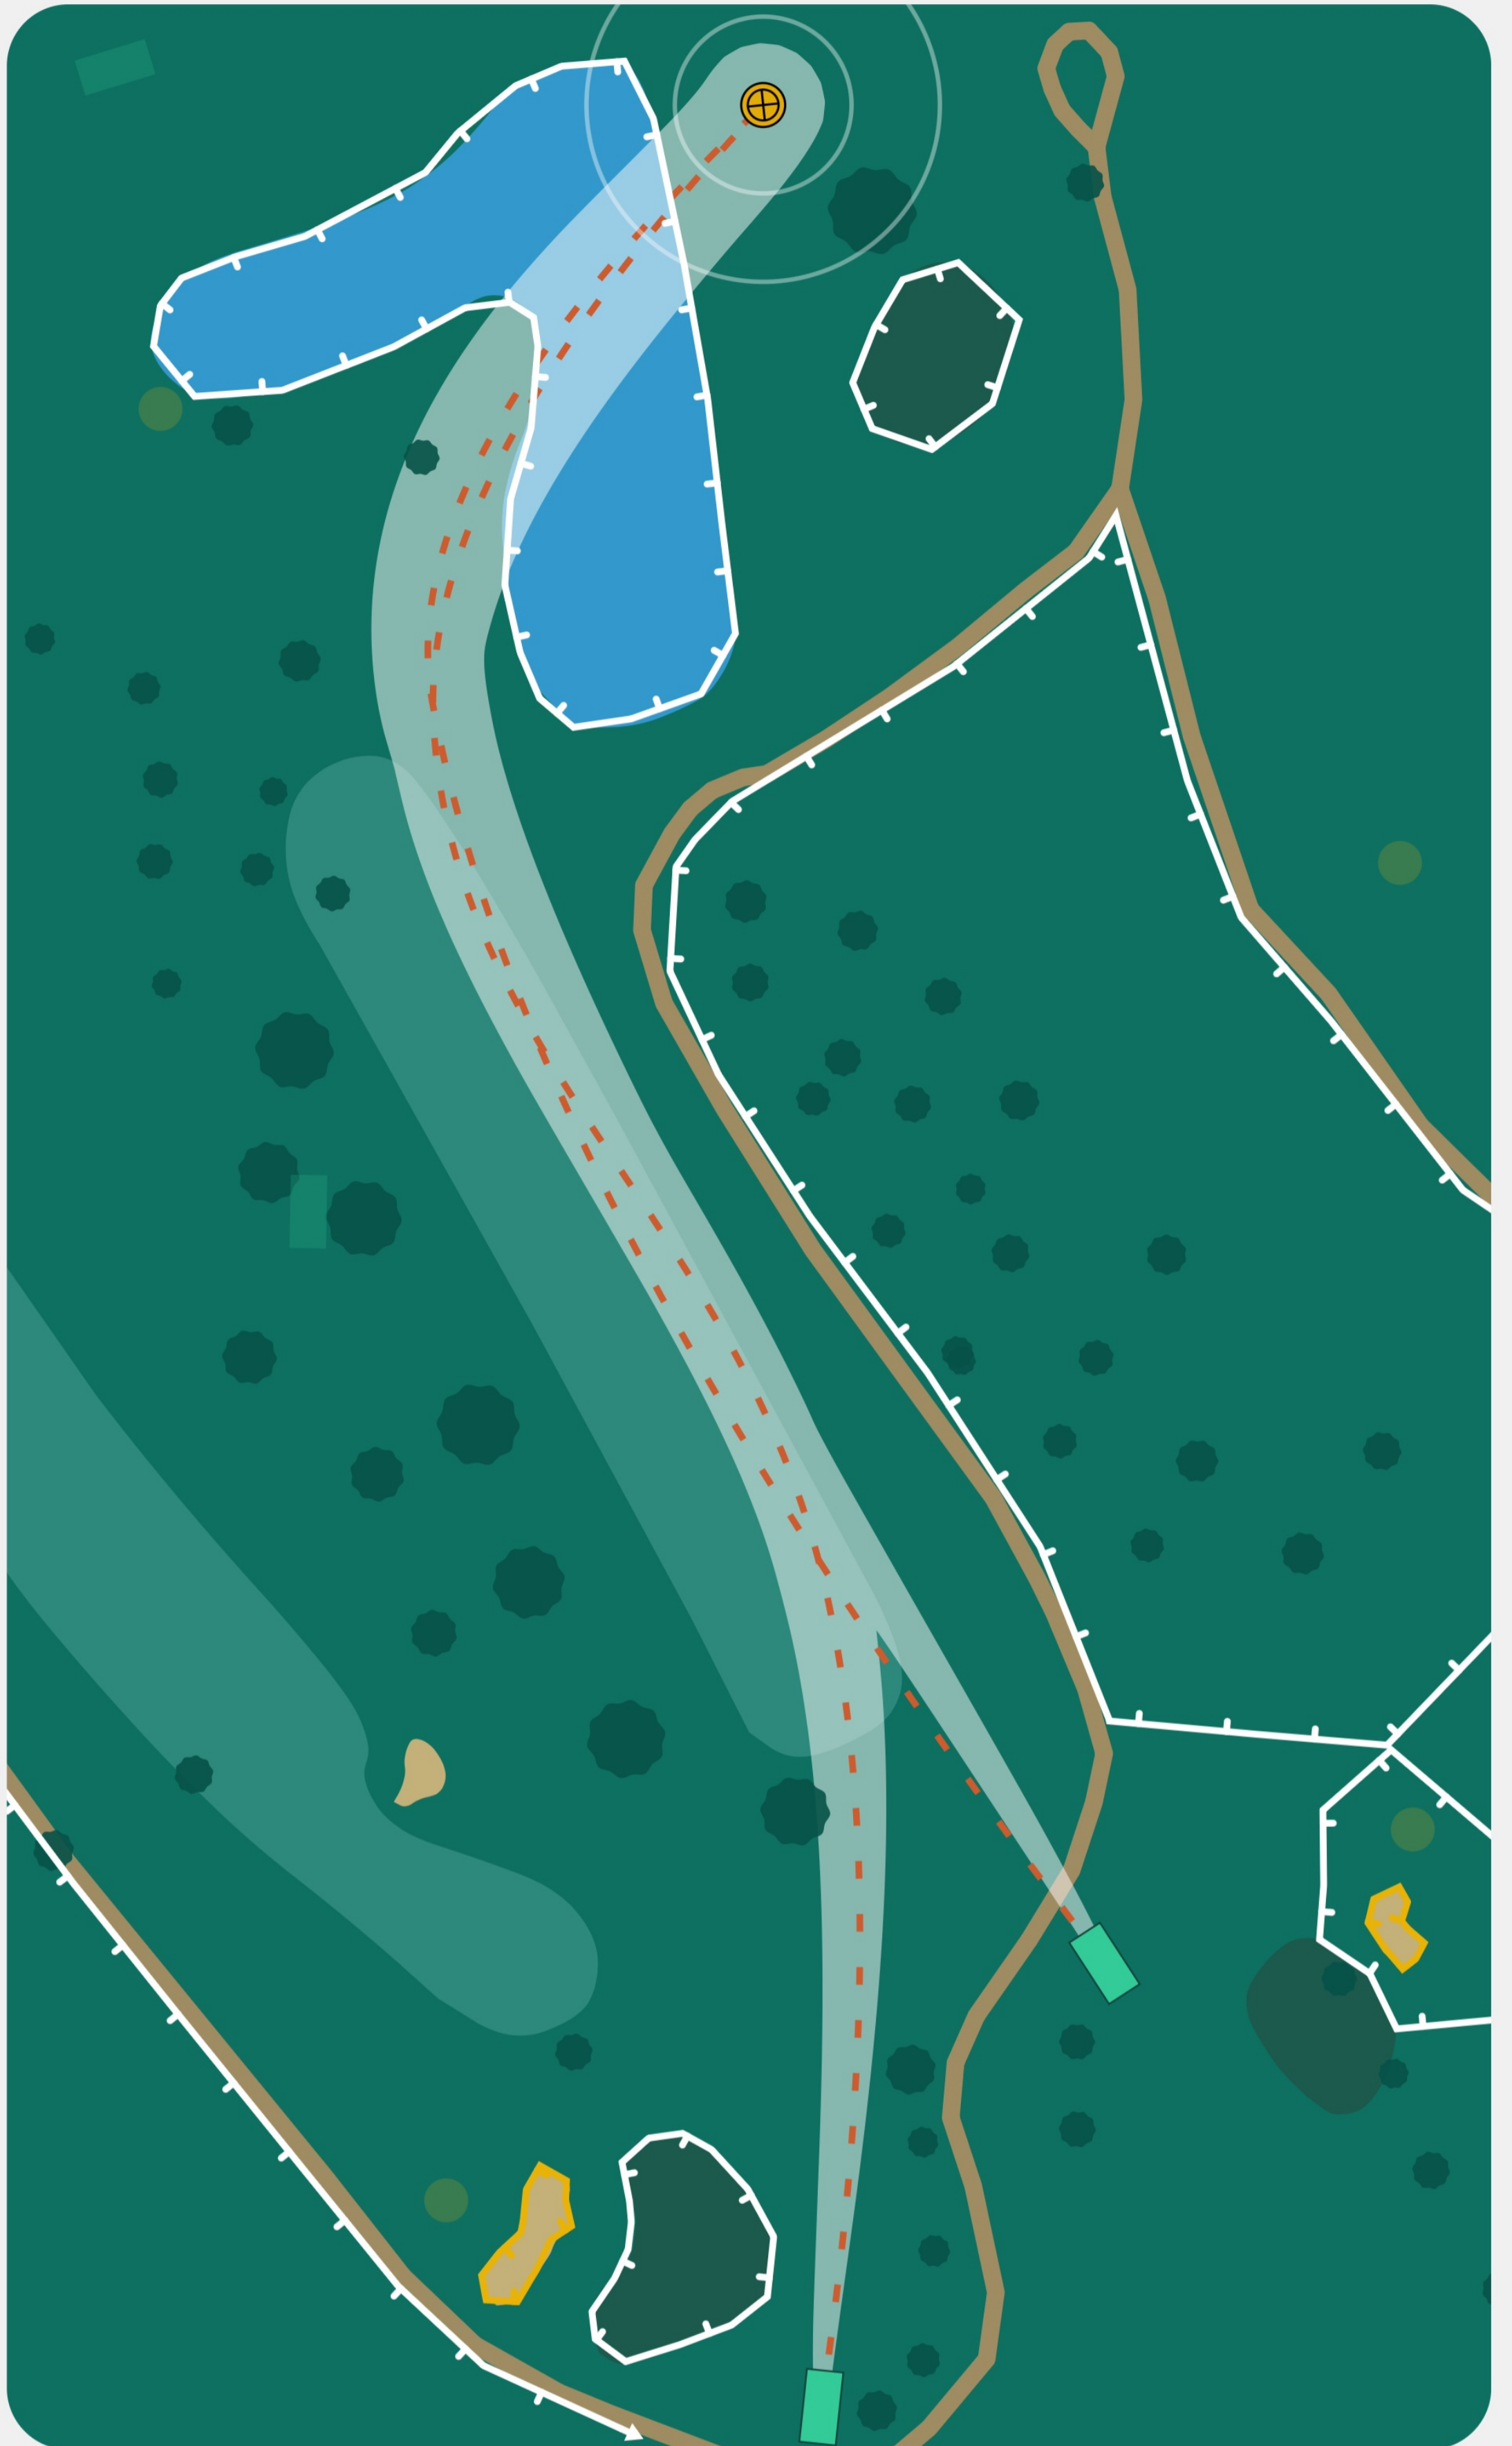

Golf Club of Albany - West

9

Bue
PAR 5
915 ft

White
PAR 5
863 ft

Rules:

Out of Bounds right of painted line, Out of Bounds "pond" and Out of Bounds Golf Greens, Bunker Hazard

Created with