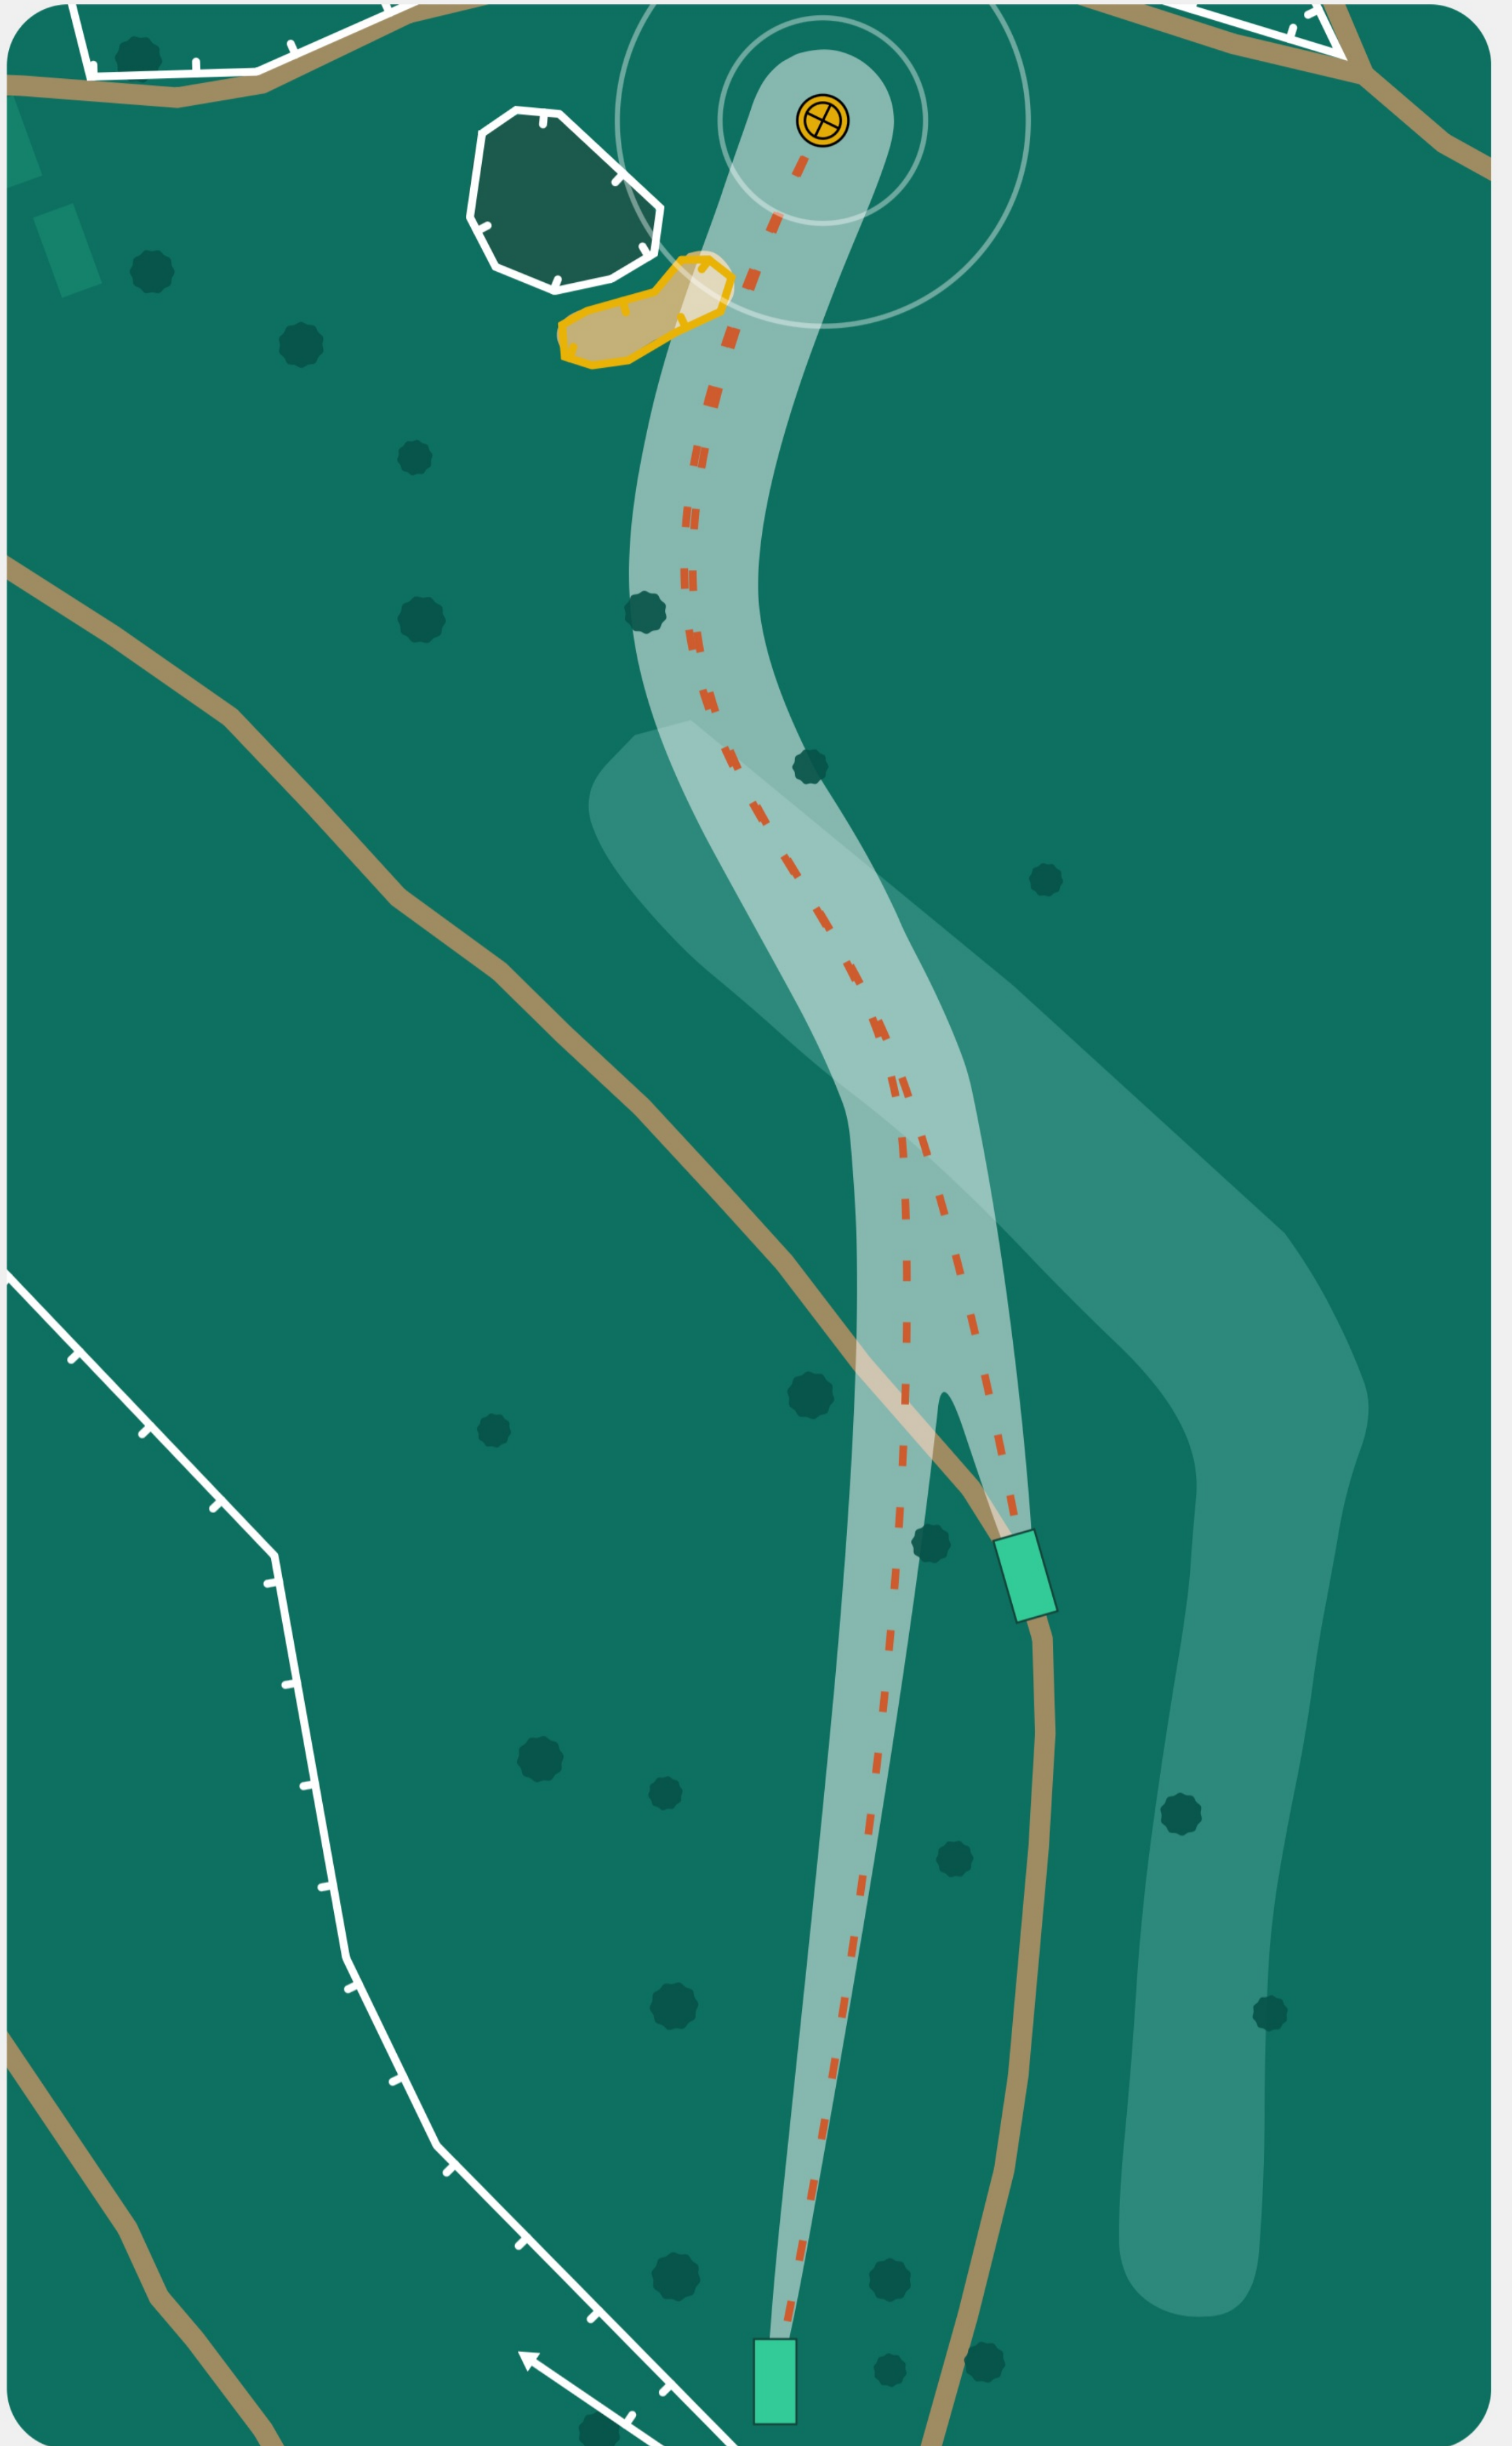

Golf Club of Albany - West

7

Bue

PAR 4
630 ft

White

PAR 4
449 ft

Rules:

Out of Bounds long past painted line, Out of Bounds left past painted line, Out of Bounds Golf Green, Bunker Hazard

Created with