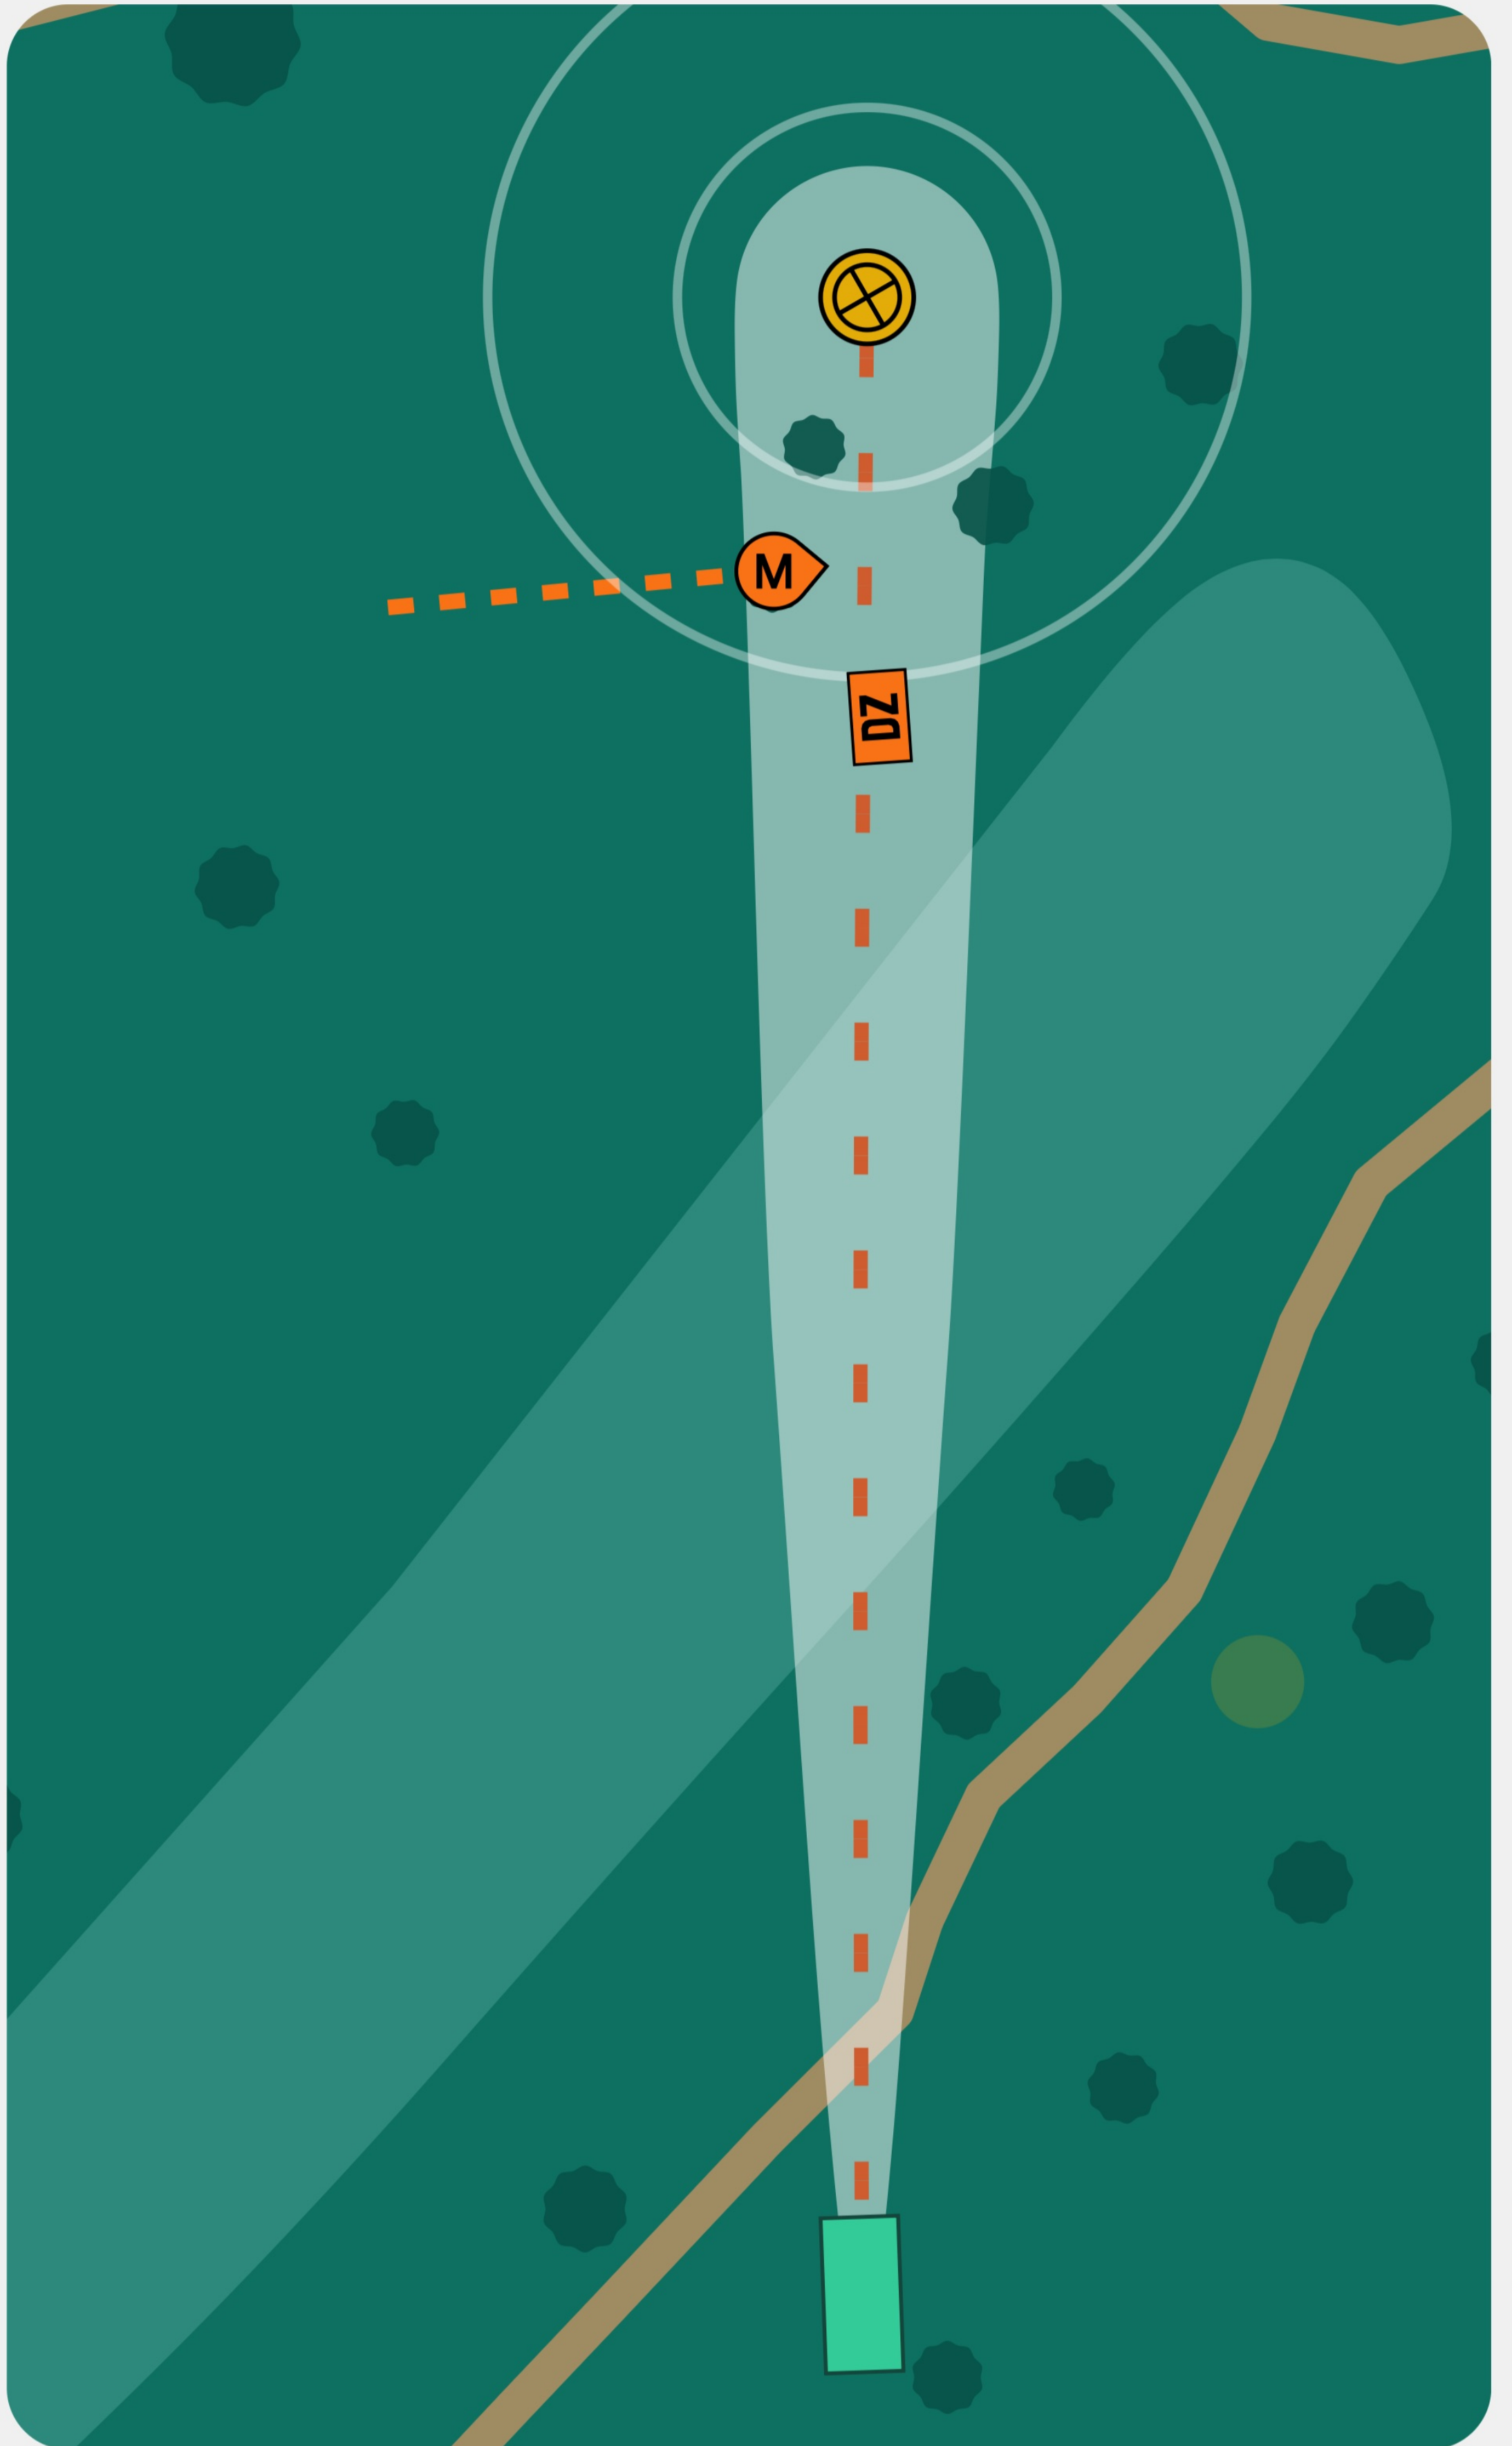

Golf Club of Albany - East

15

Bue

PAR 3
282 ft

White

PAR 3
282 ft

Rules:

Mando right of marked tree, missed mando proceed to drop zone with penalty stroke.

Created with