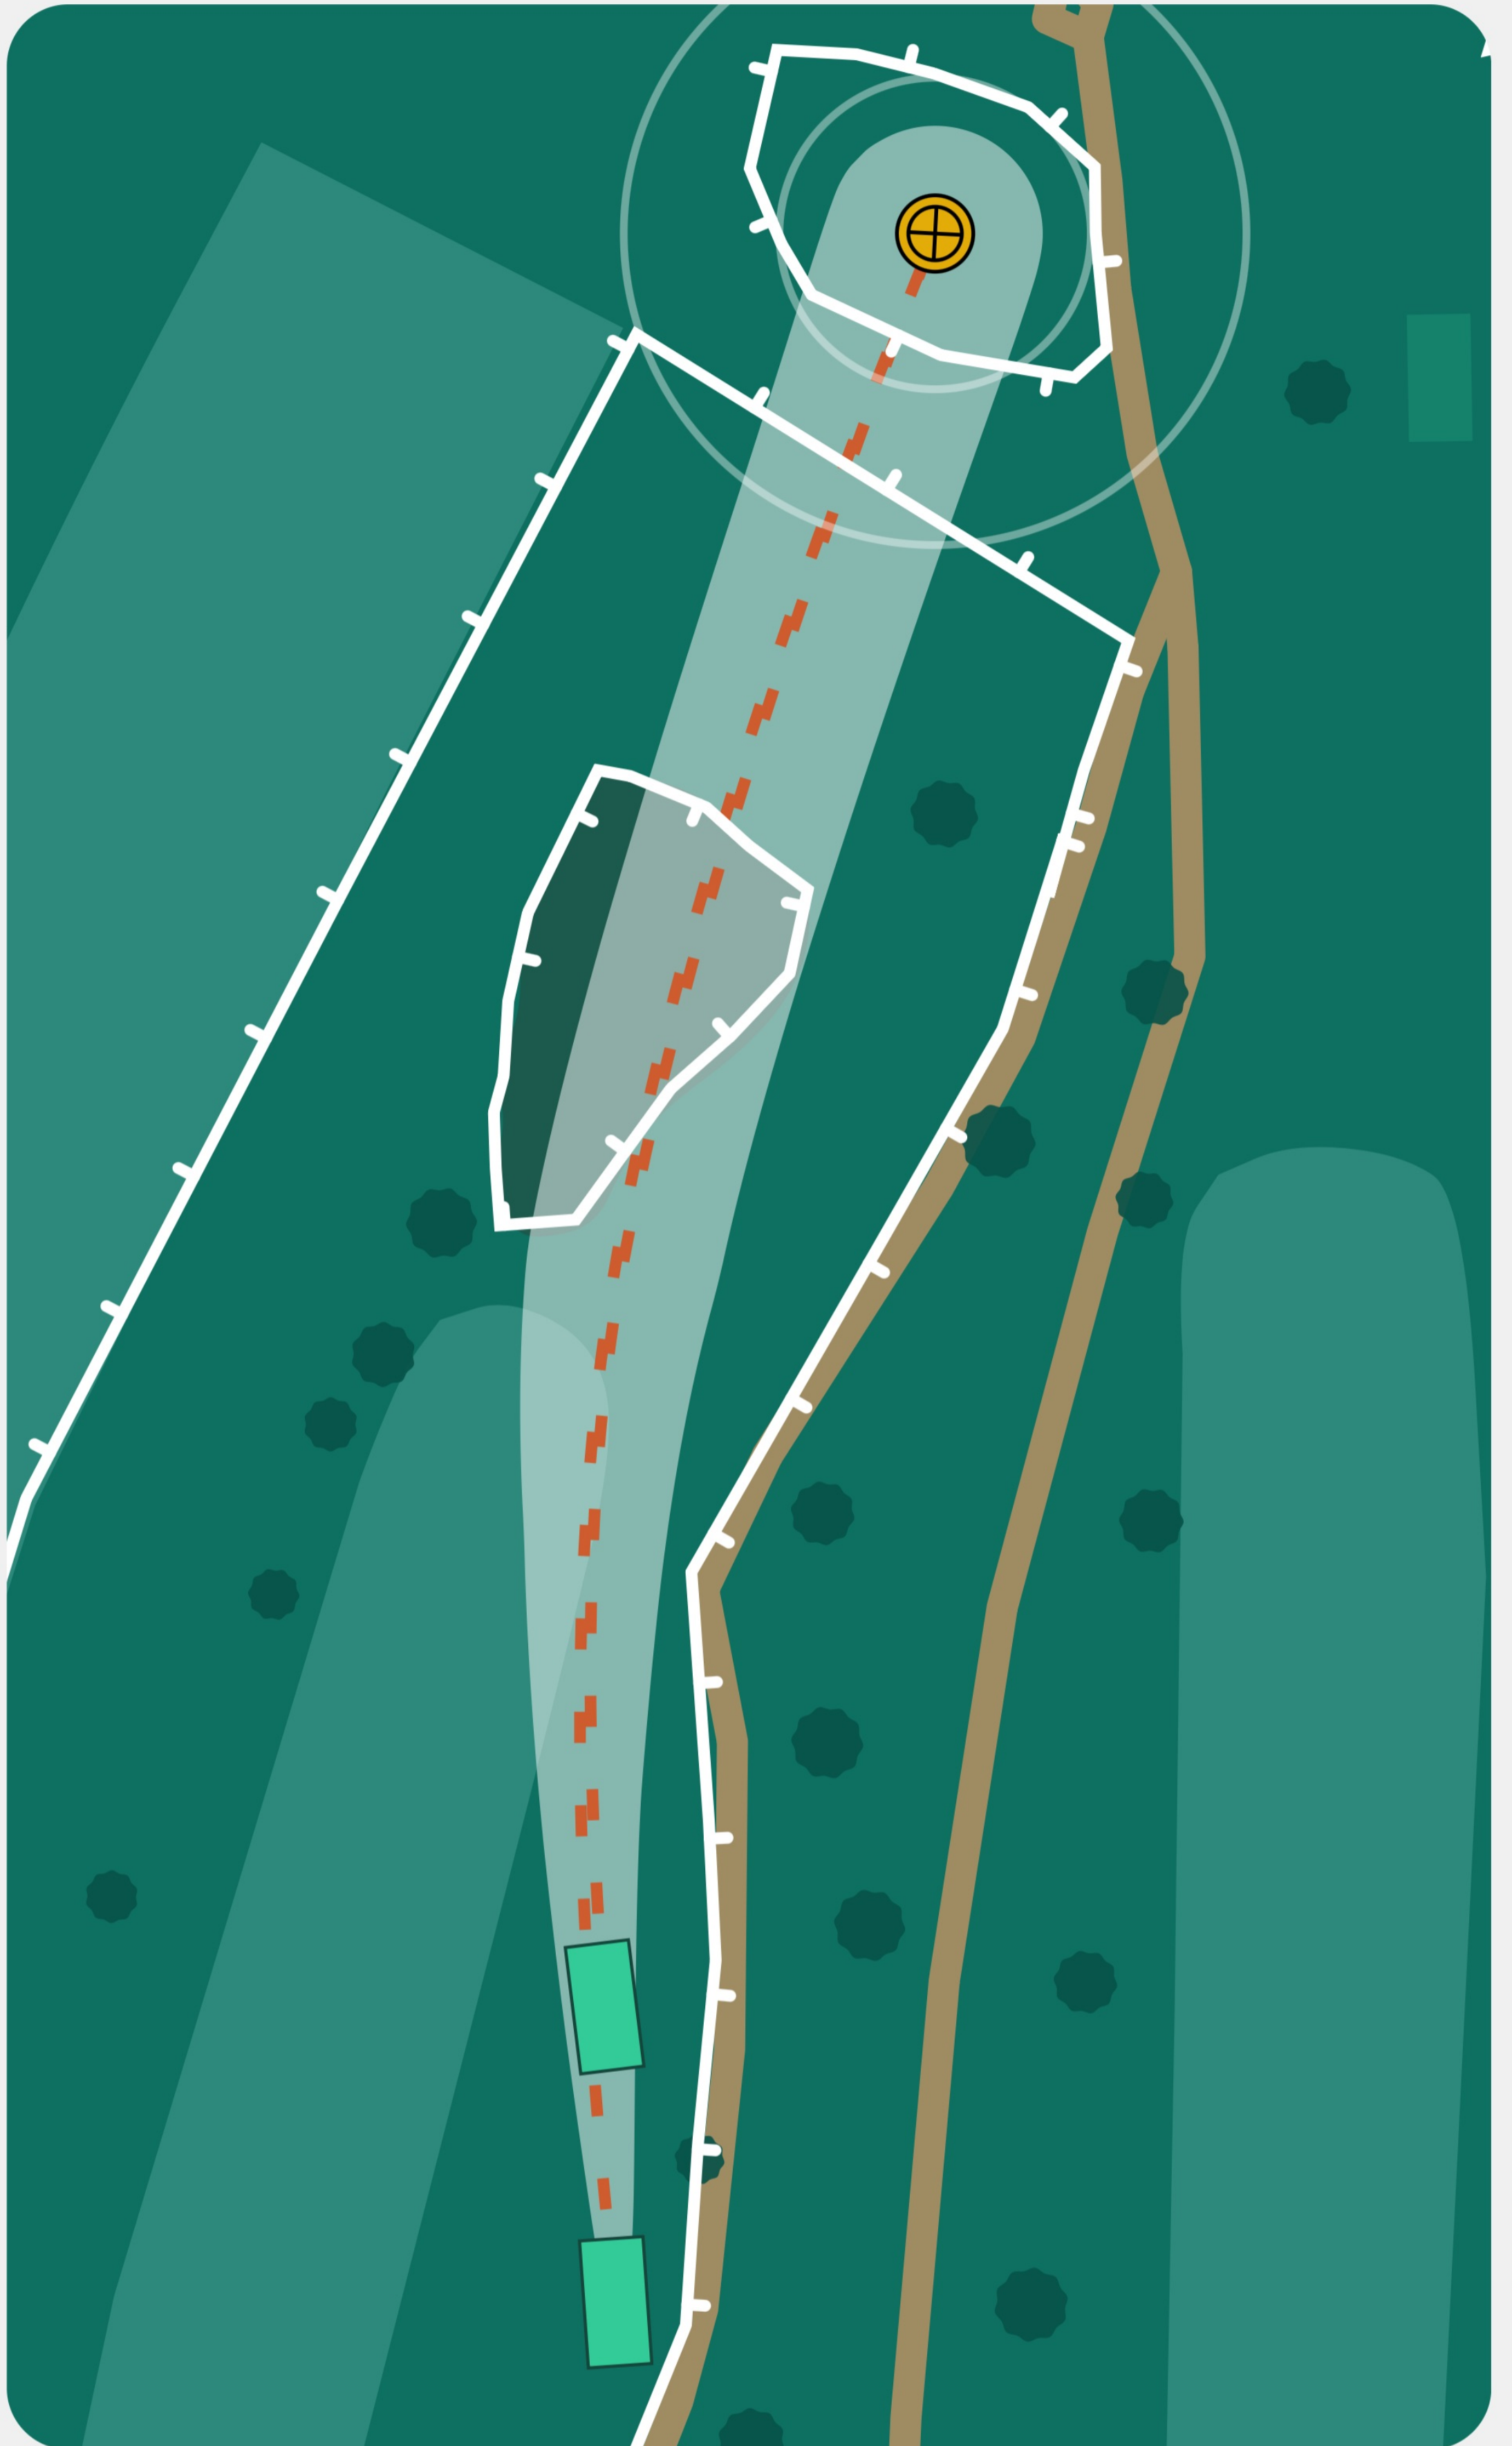

Golf Club of Albany - East

18

Bue
PAR 4
495 ft

White
PAR 4
446 ft

Rules:

Out of Bounds past Painted Line defining fairway and outside green. Out of Bounds Golf Green. Shots that cross island green play from where they crossed.

Created with