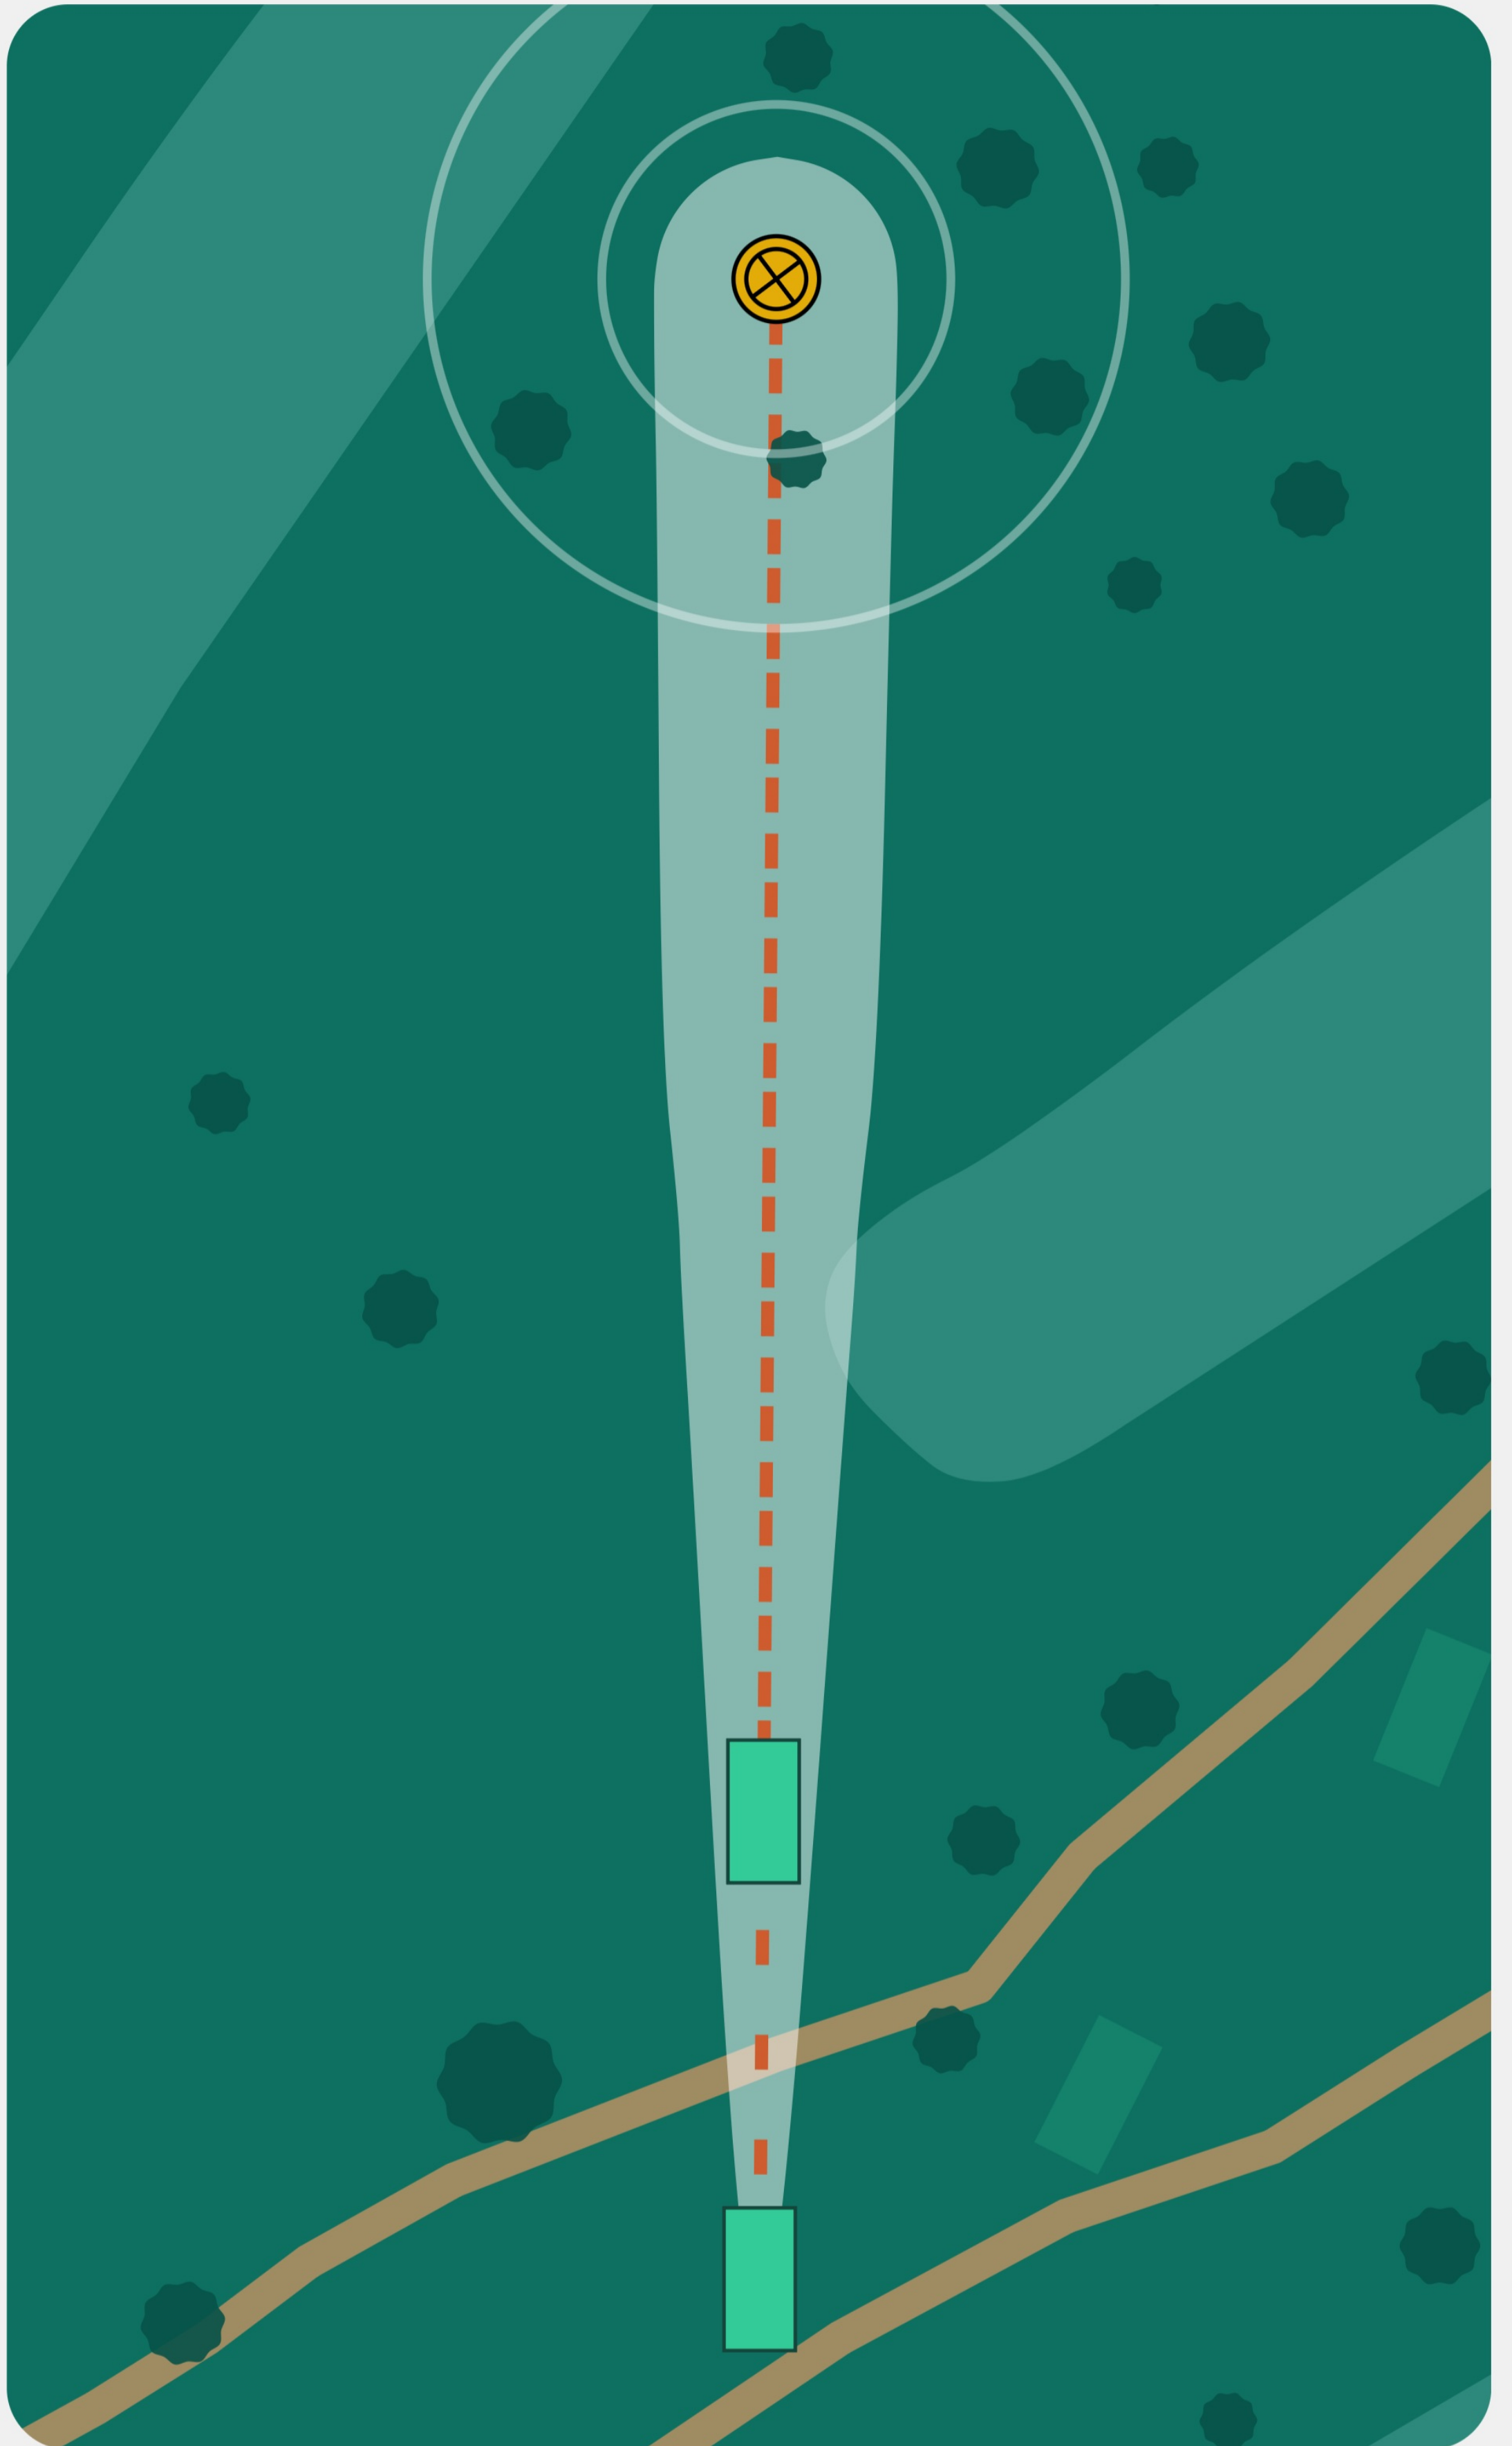

Golf Club of Albany - East

16

Bue
PAR 3
400 ft

White
PAR 3
315 ft

Rules:

Out of Bounds Driving
Range defined by paint.

Created with

Golf Club of Albany - East

Fairway Notes

Fairway #1

Out of Bounds Left over Painted Line

Fairway #2

Mando Left of Marked Tree, Missed mando proceeds to Drop Zone (short tee) with penalty stroke. Out of Bounds long over painted line.