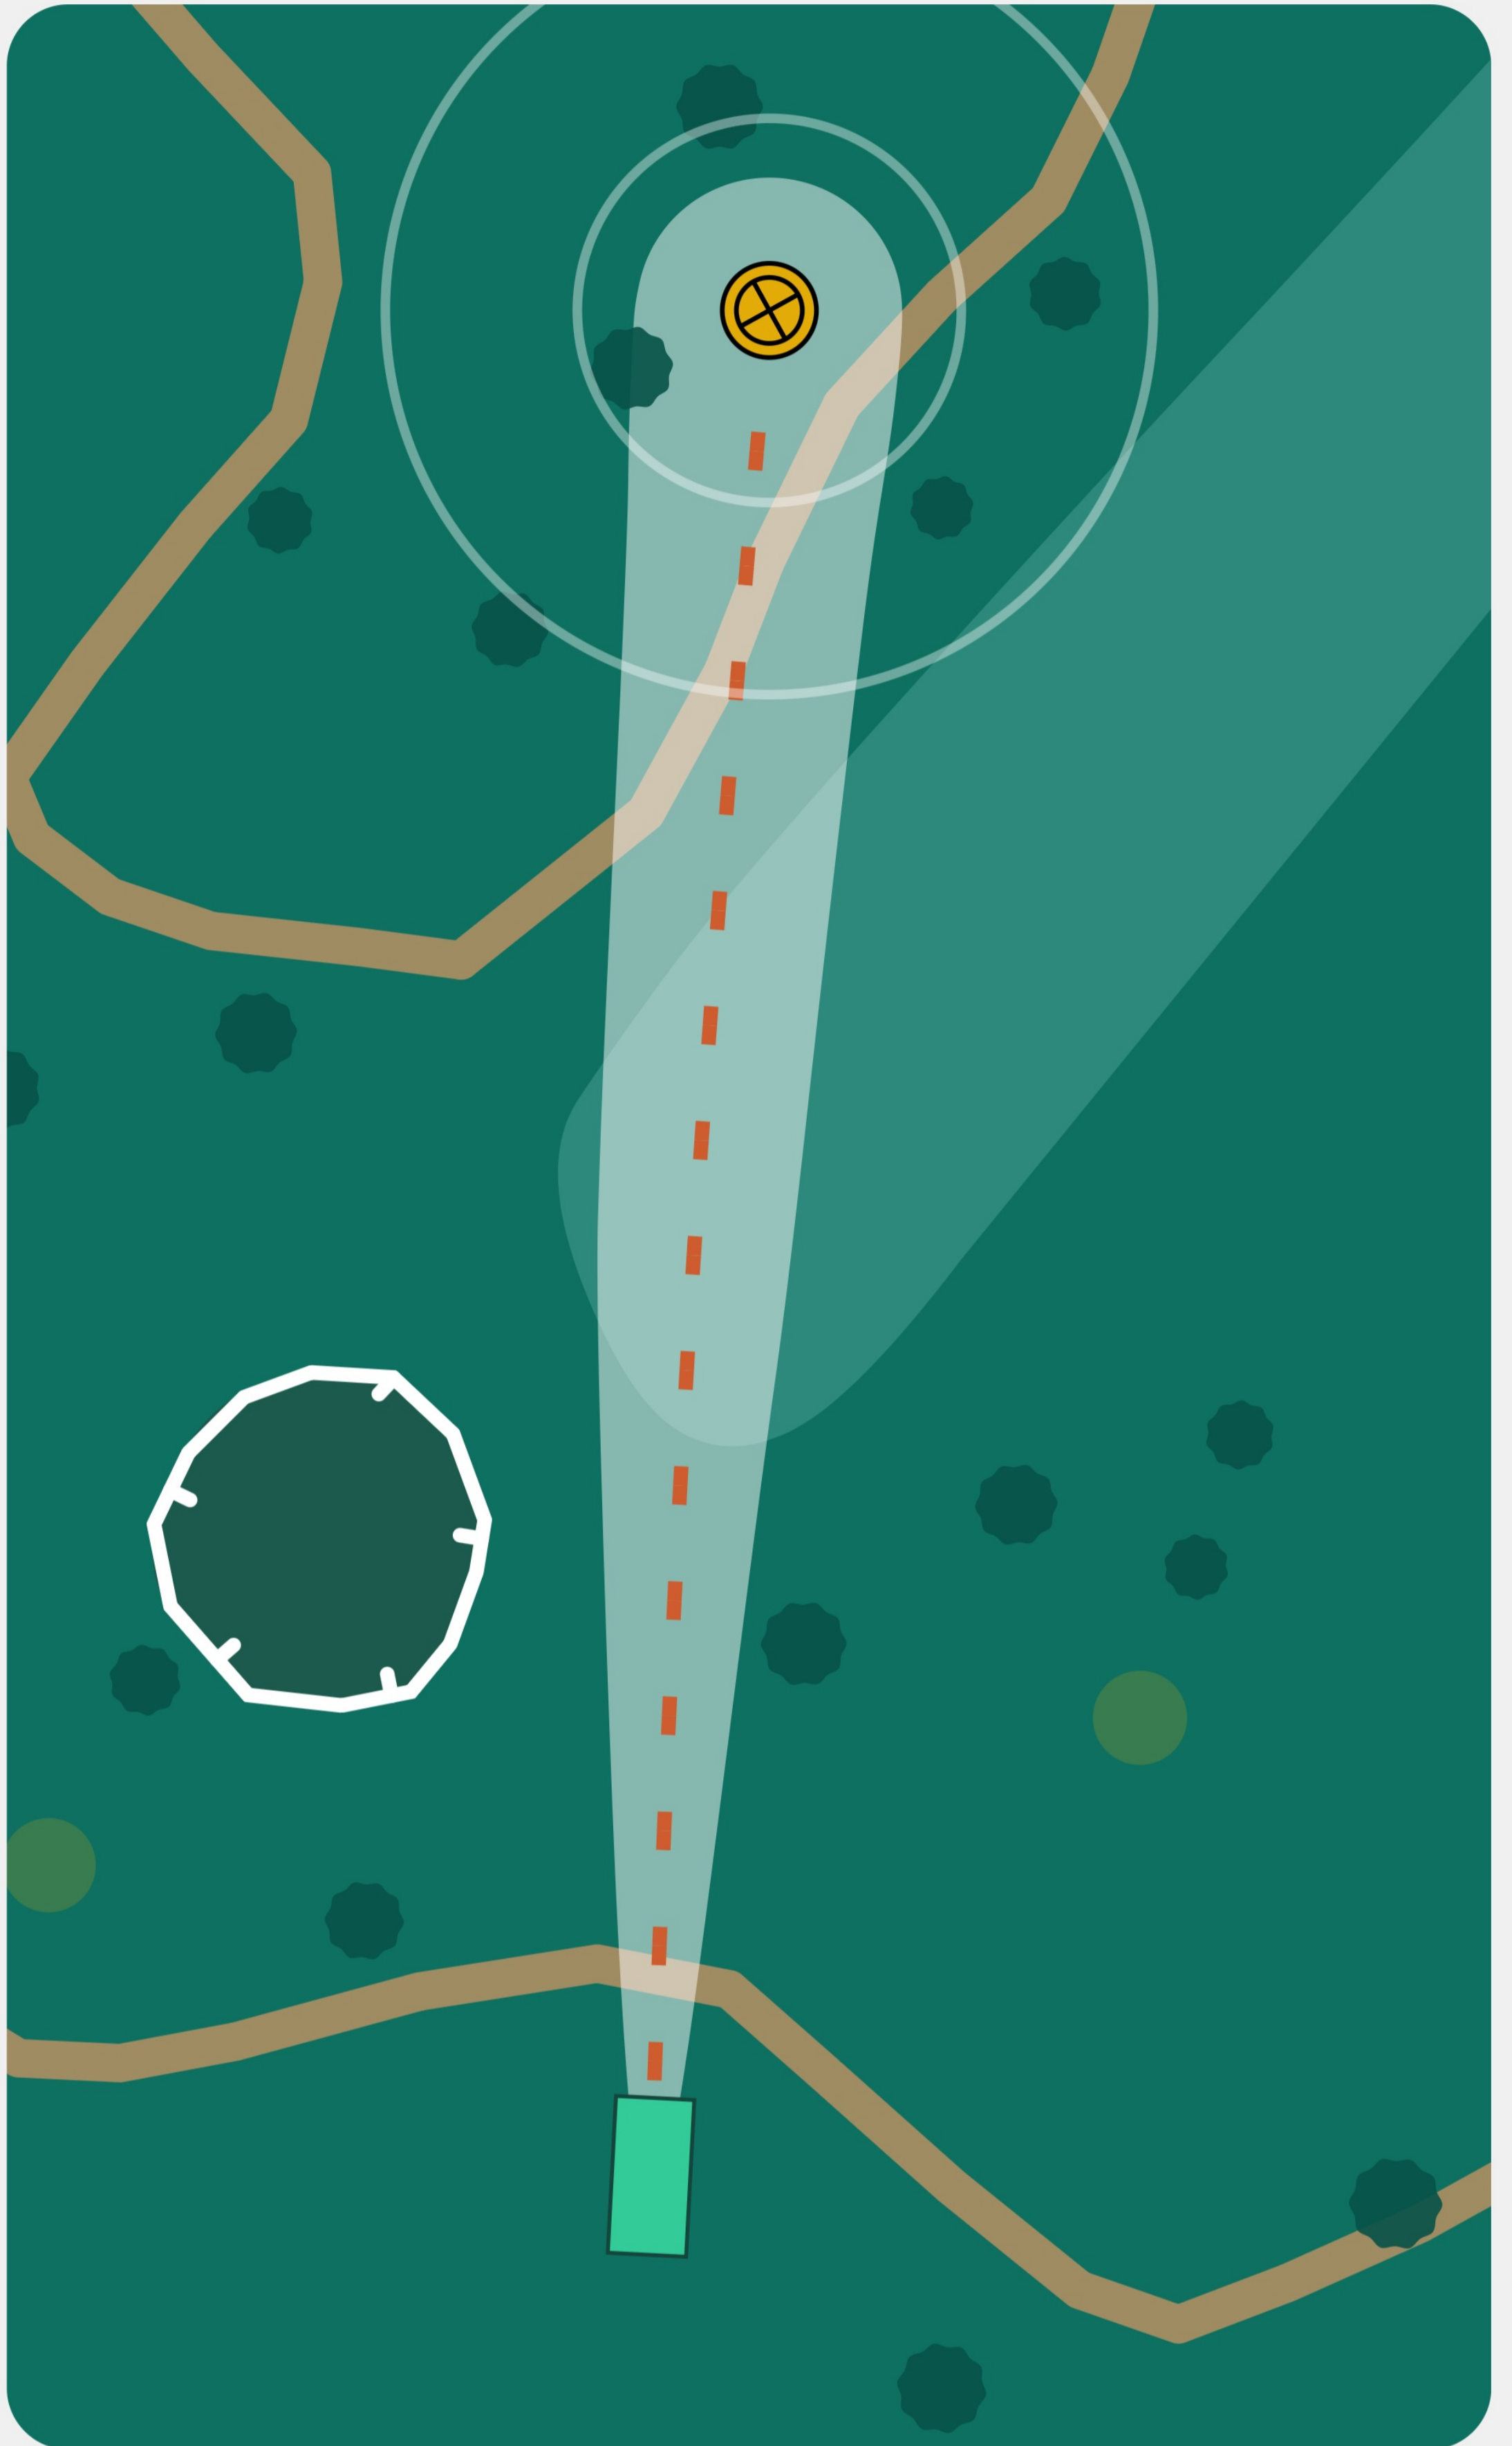

Golf Club of Albany - East

14

Bue
PAR 3
348 ft

White
PAR 3
348 ft

Rules:

Out of Bounds Golf Green

Created with
 parkdly