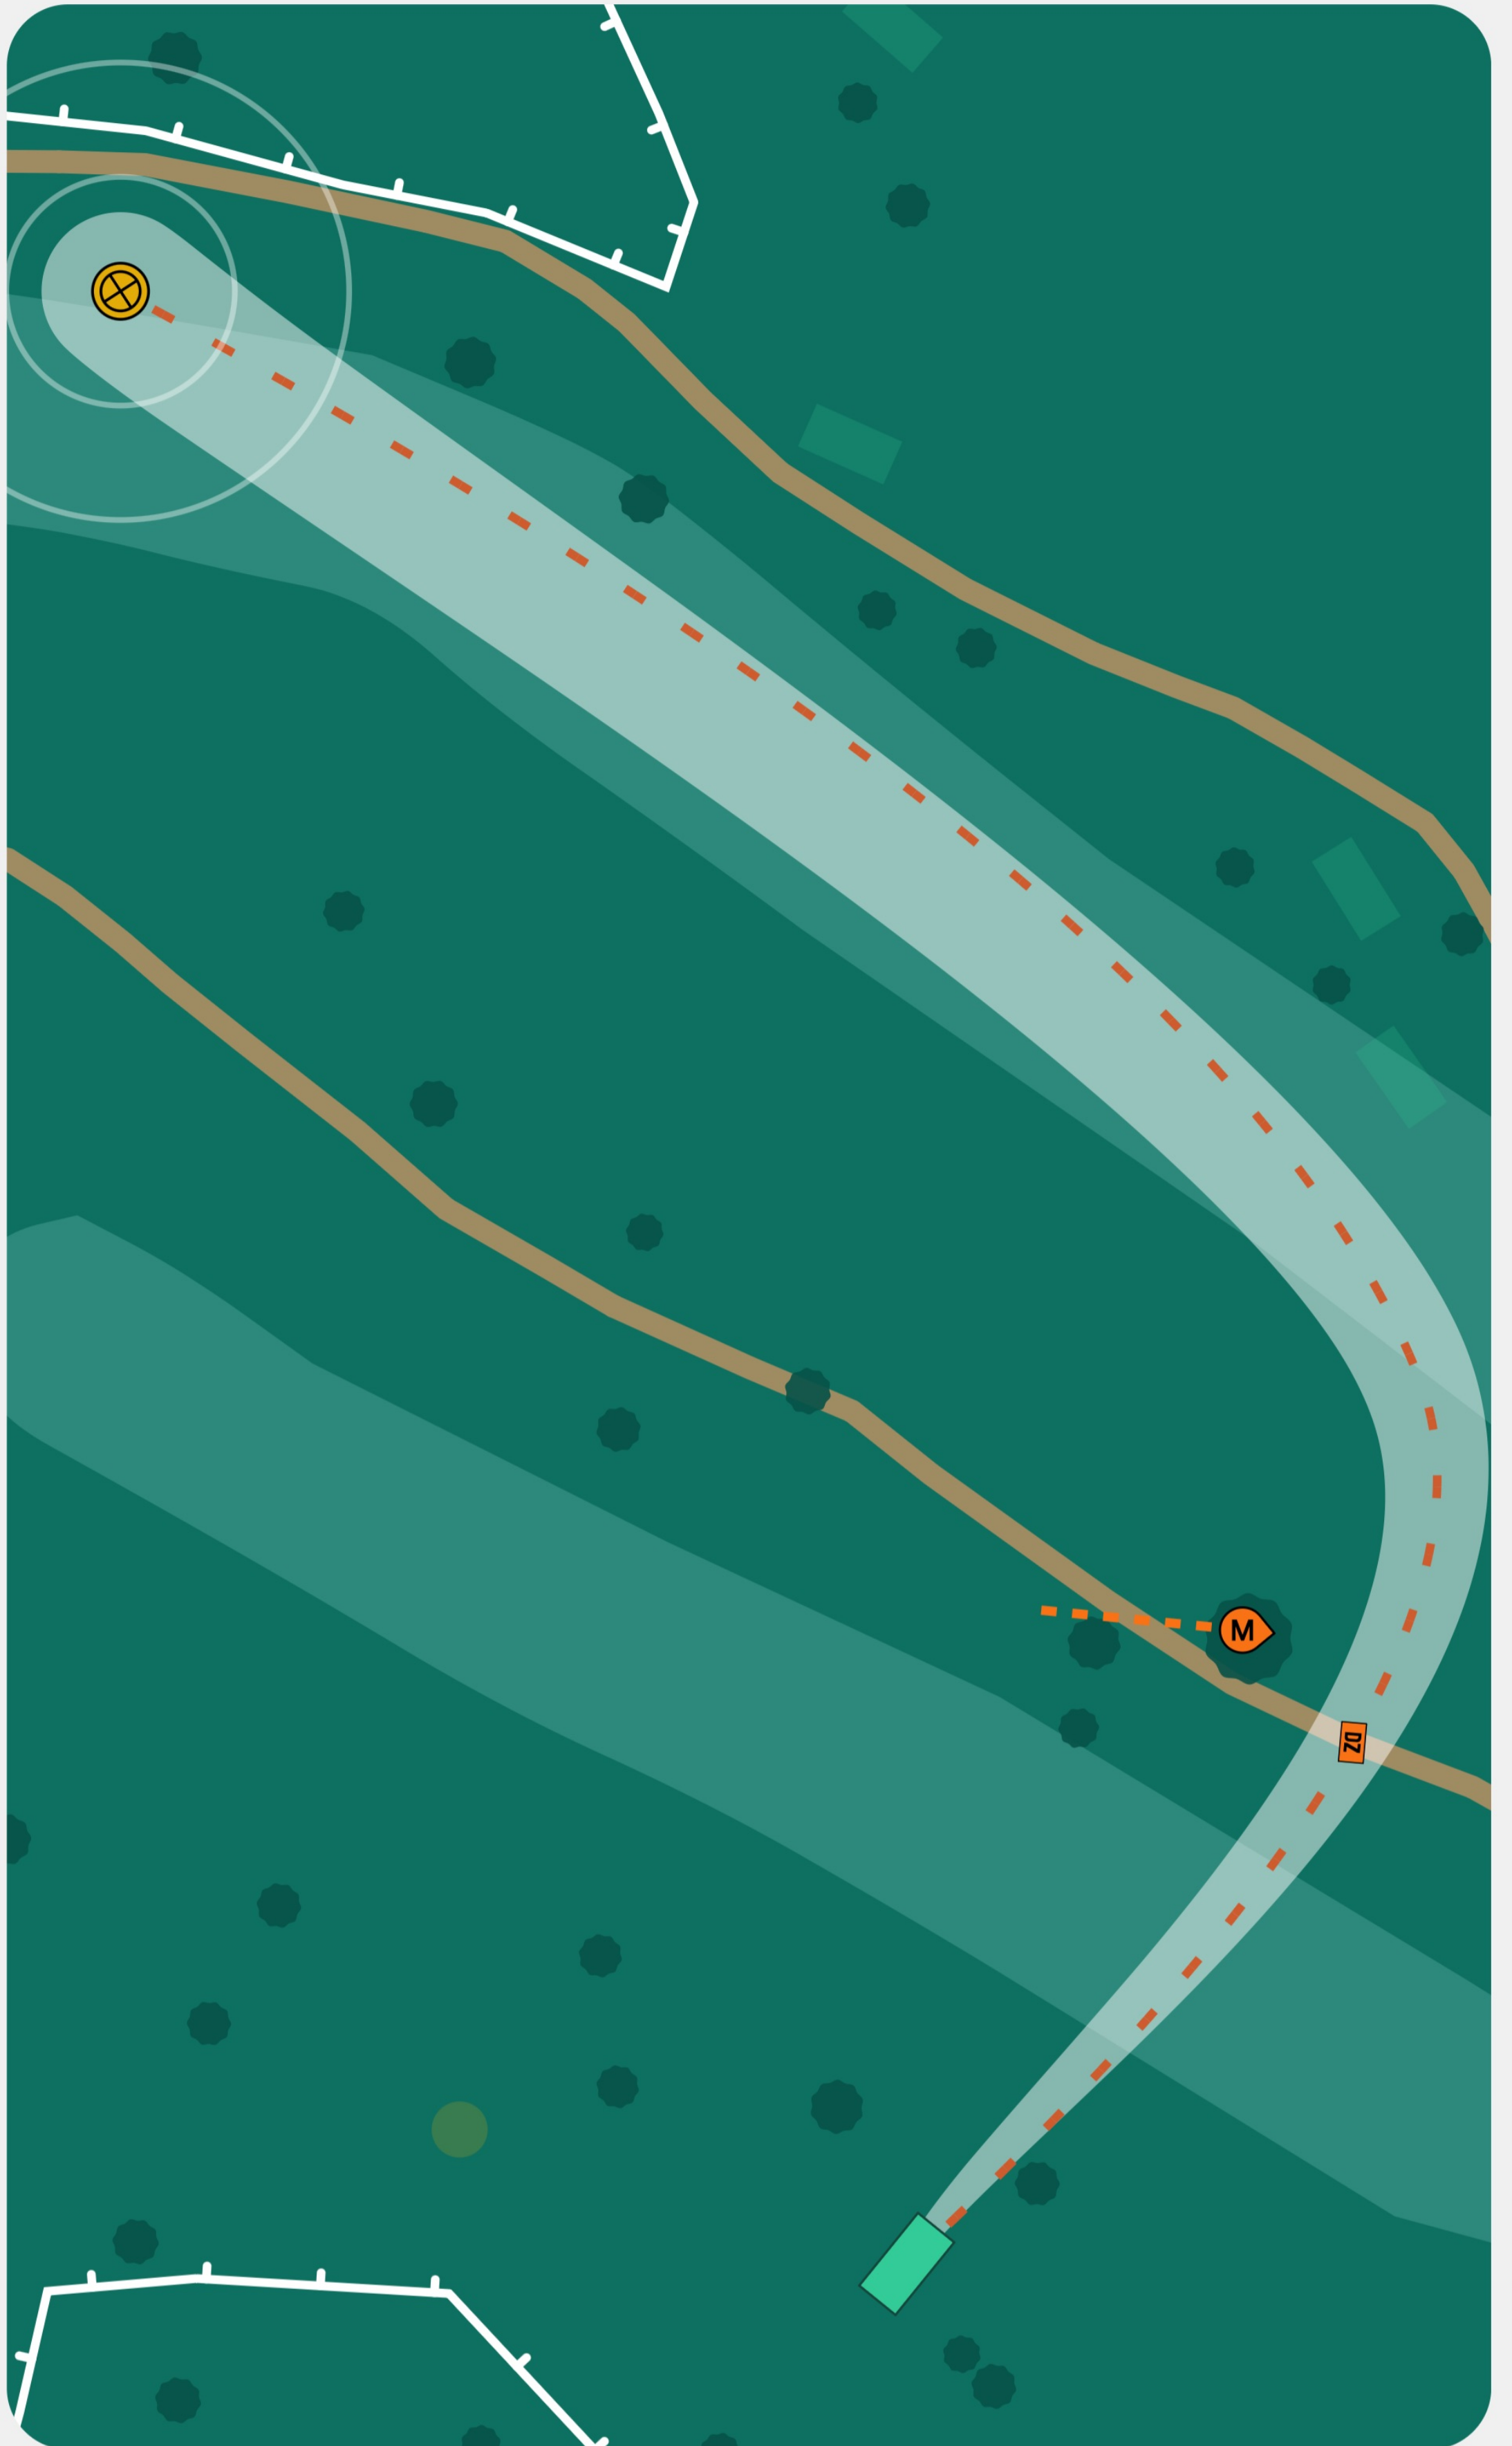

Created with

Golf Club of Albany - East

10

Bue
PAR 4
797 ft

White
PAR 5
797 ft

Rules:

Mando Right of Marked Tree, Missed mando proceeds to drop zone with Penalty Stroke. Out of Bounds right and Long past Painted Line.