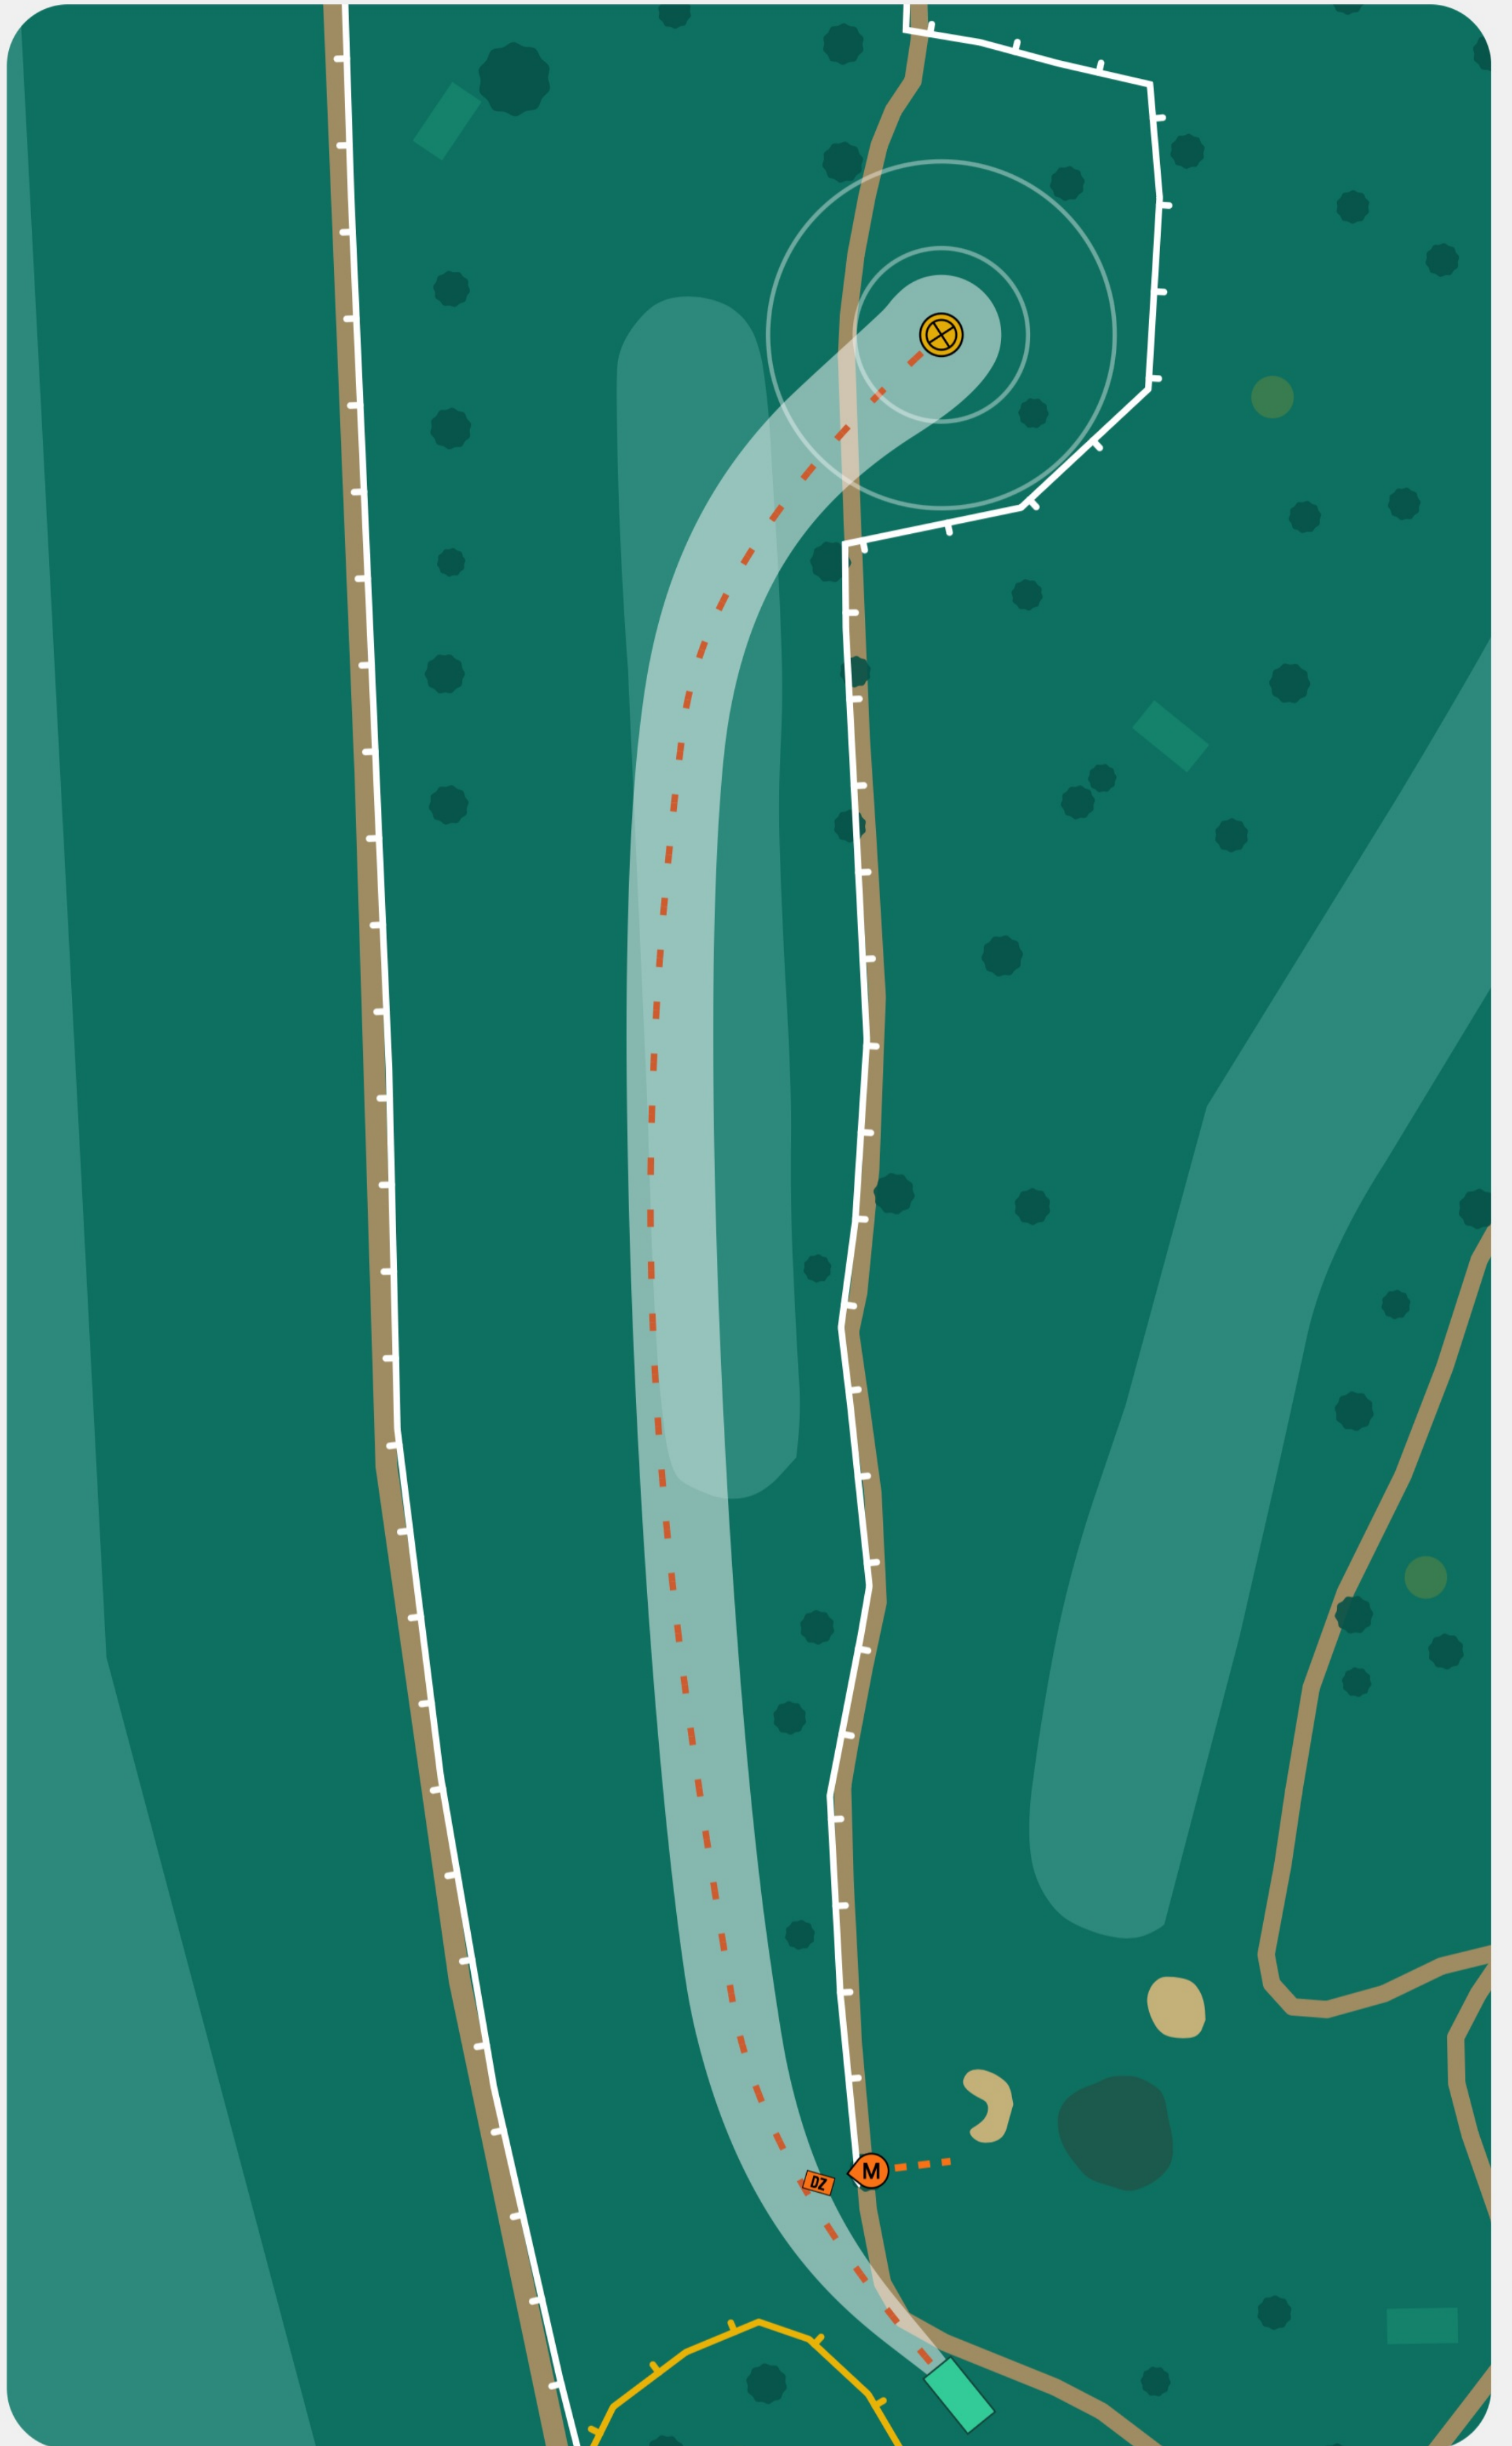

4

Bue
PAR 5
823 ft

White
PAR 5
823 ft

Rules:

Mando Left of Marked Tree, missed mando proceeds to drop zone with penalty stroke.

Out of Bounds Left past painted line, Out of Bound right and long past painted line