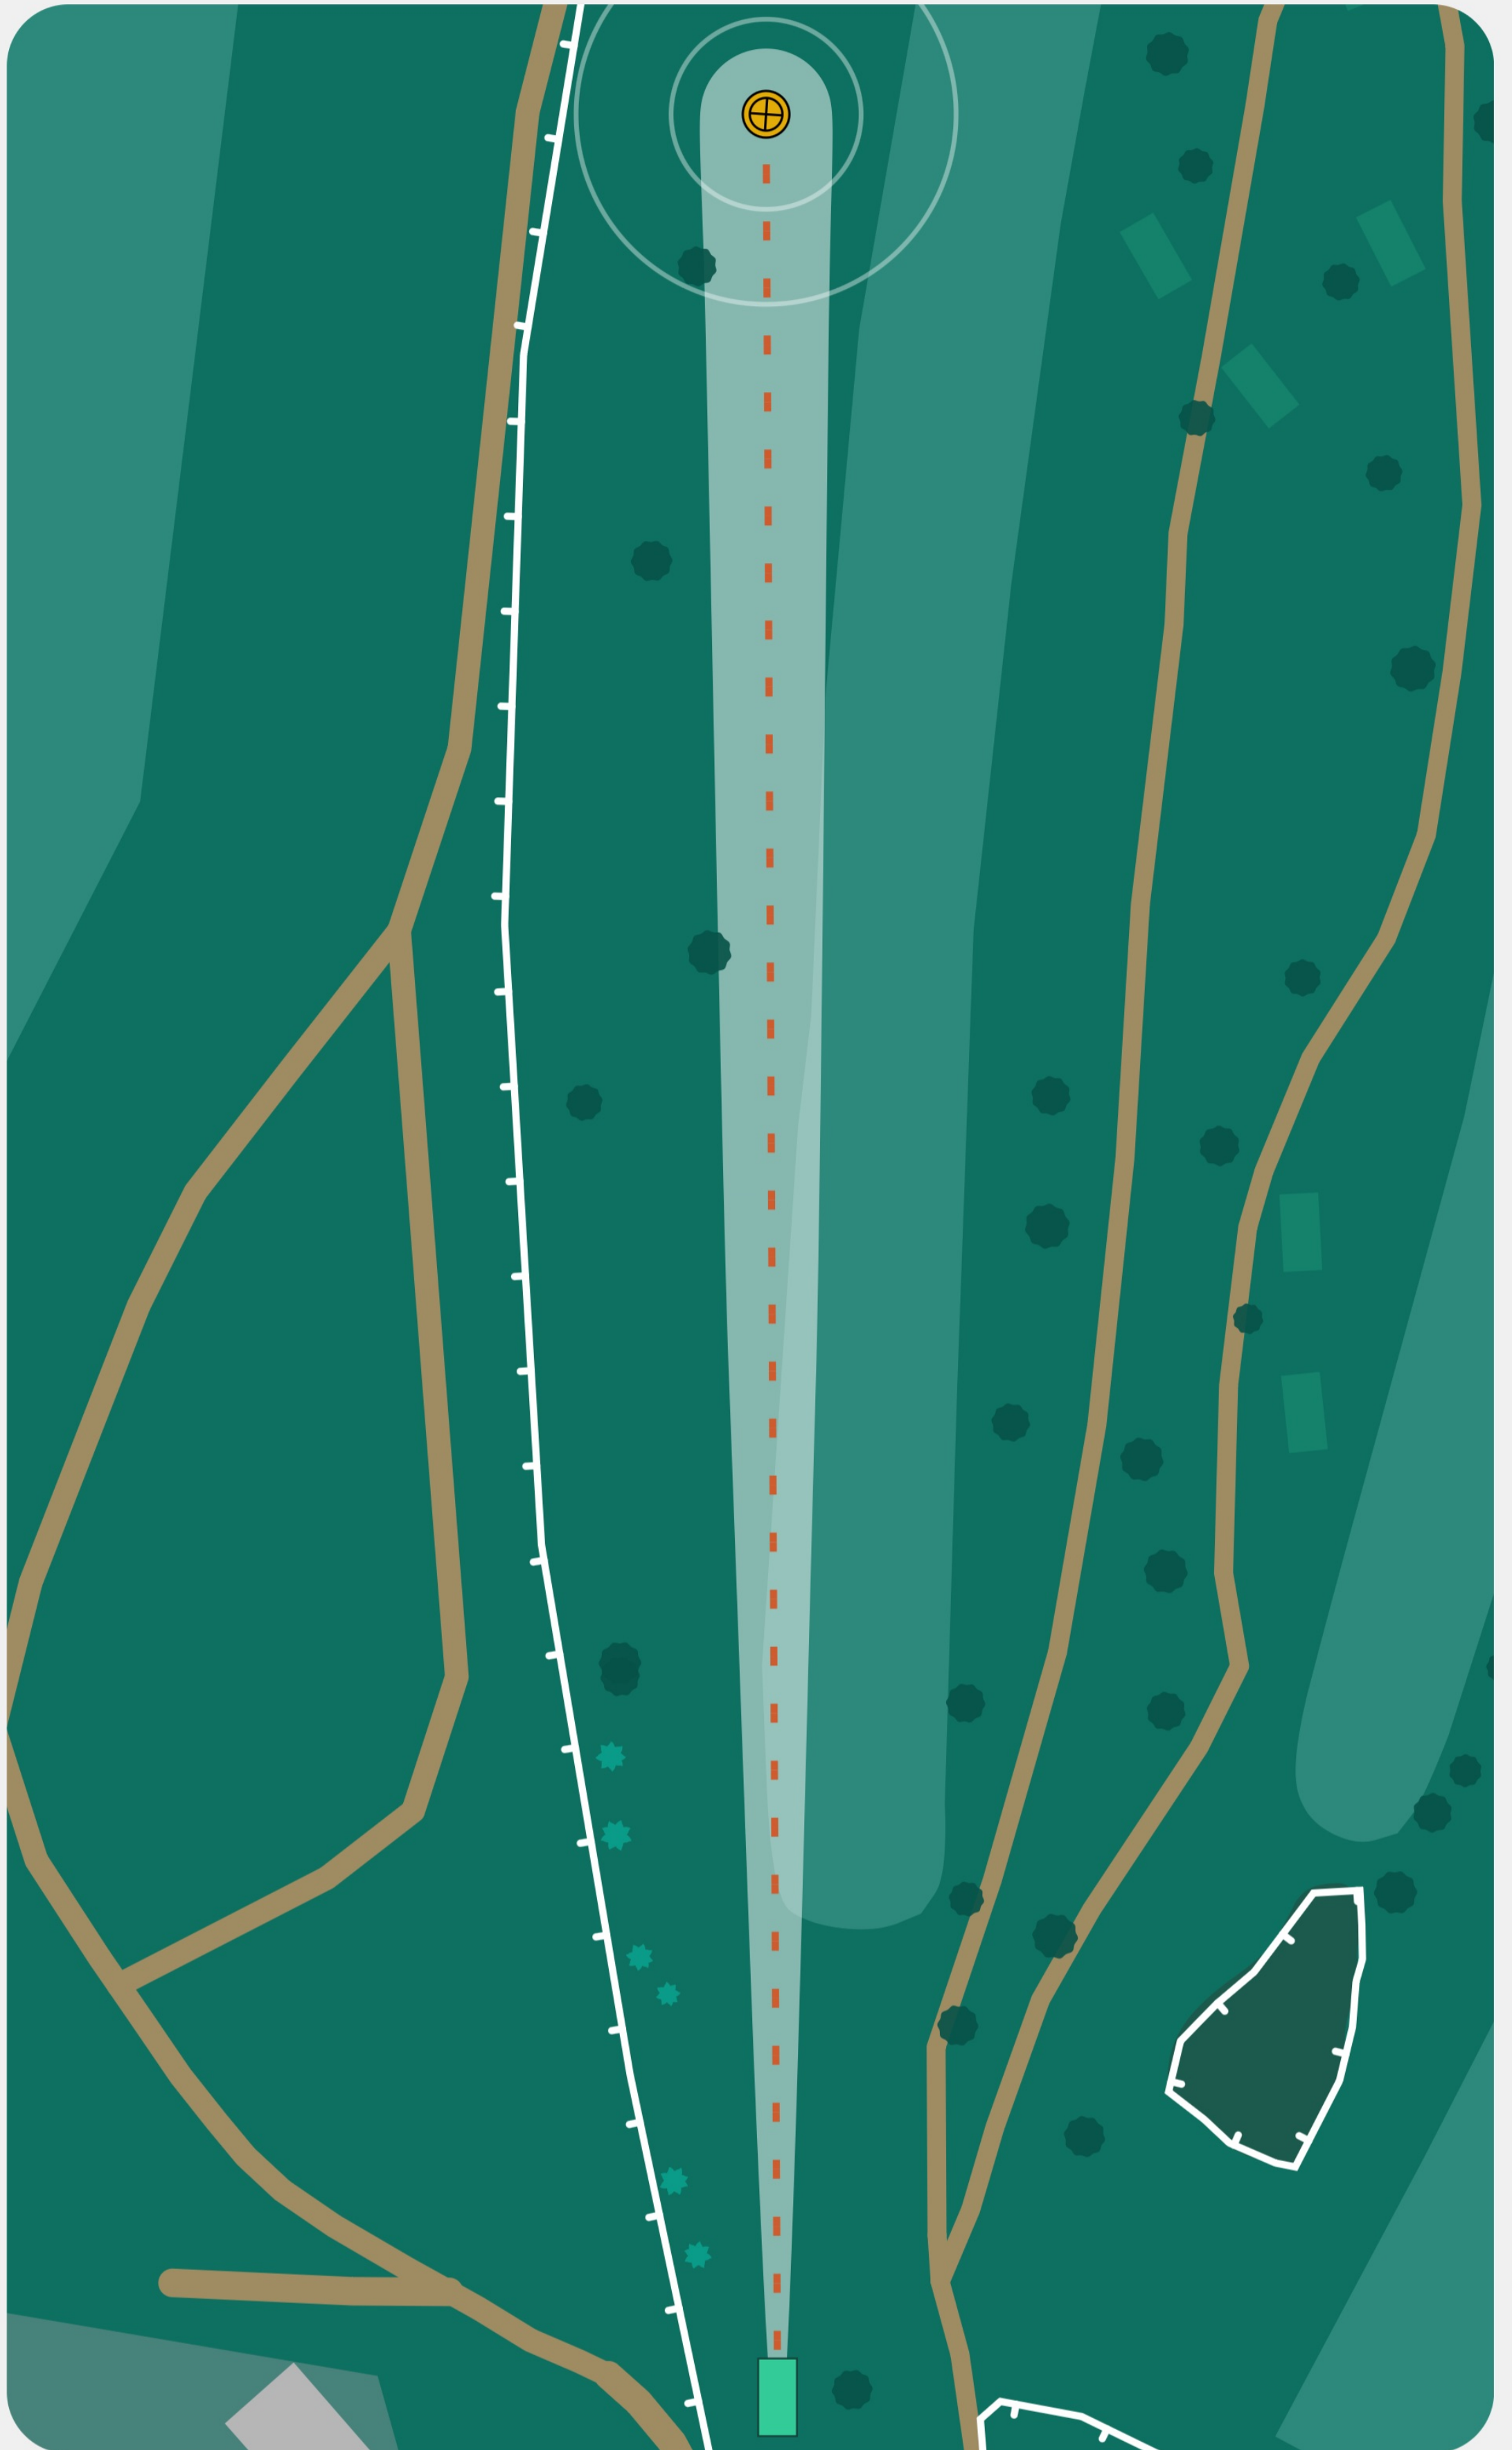

Created with
parkdly

Golf Club of Albany - East

1

Bue
PAR 4
784 ft

White
PAR 4
784 ft

Rules:

Out of Bounds Left over Painted Line

Created with
 parkdly