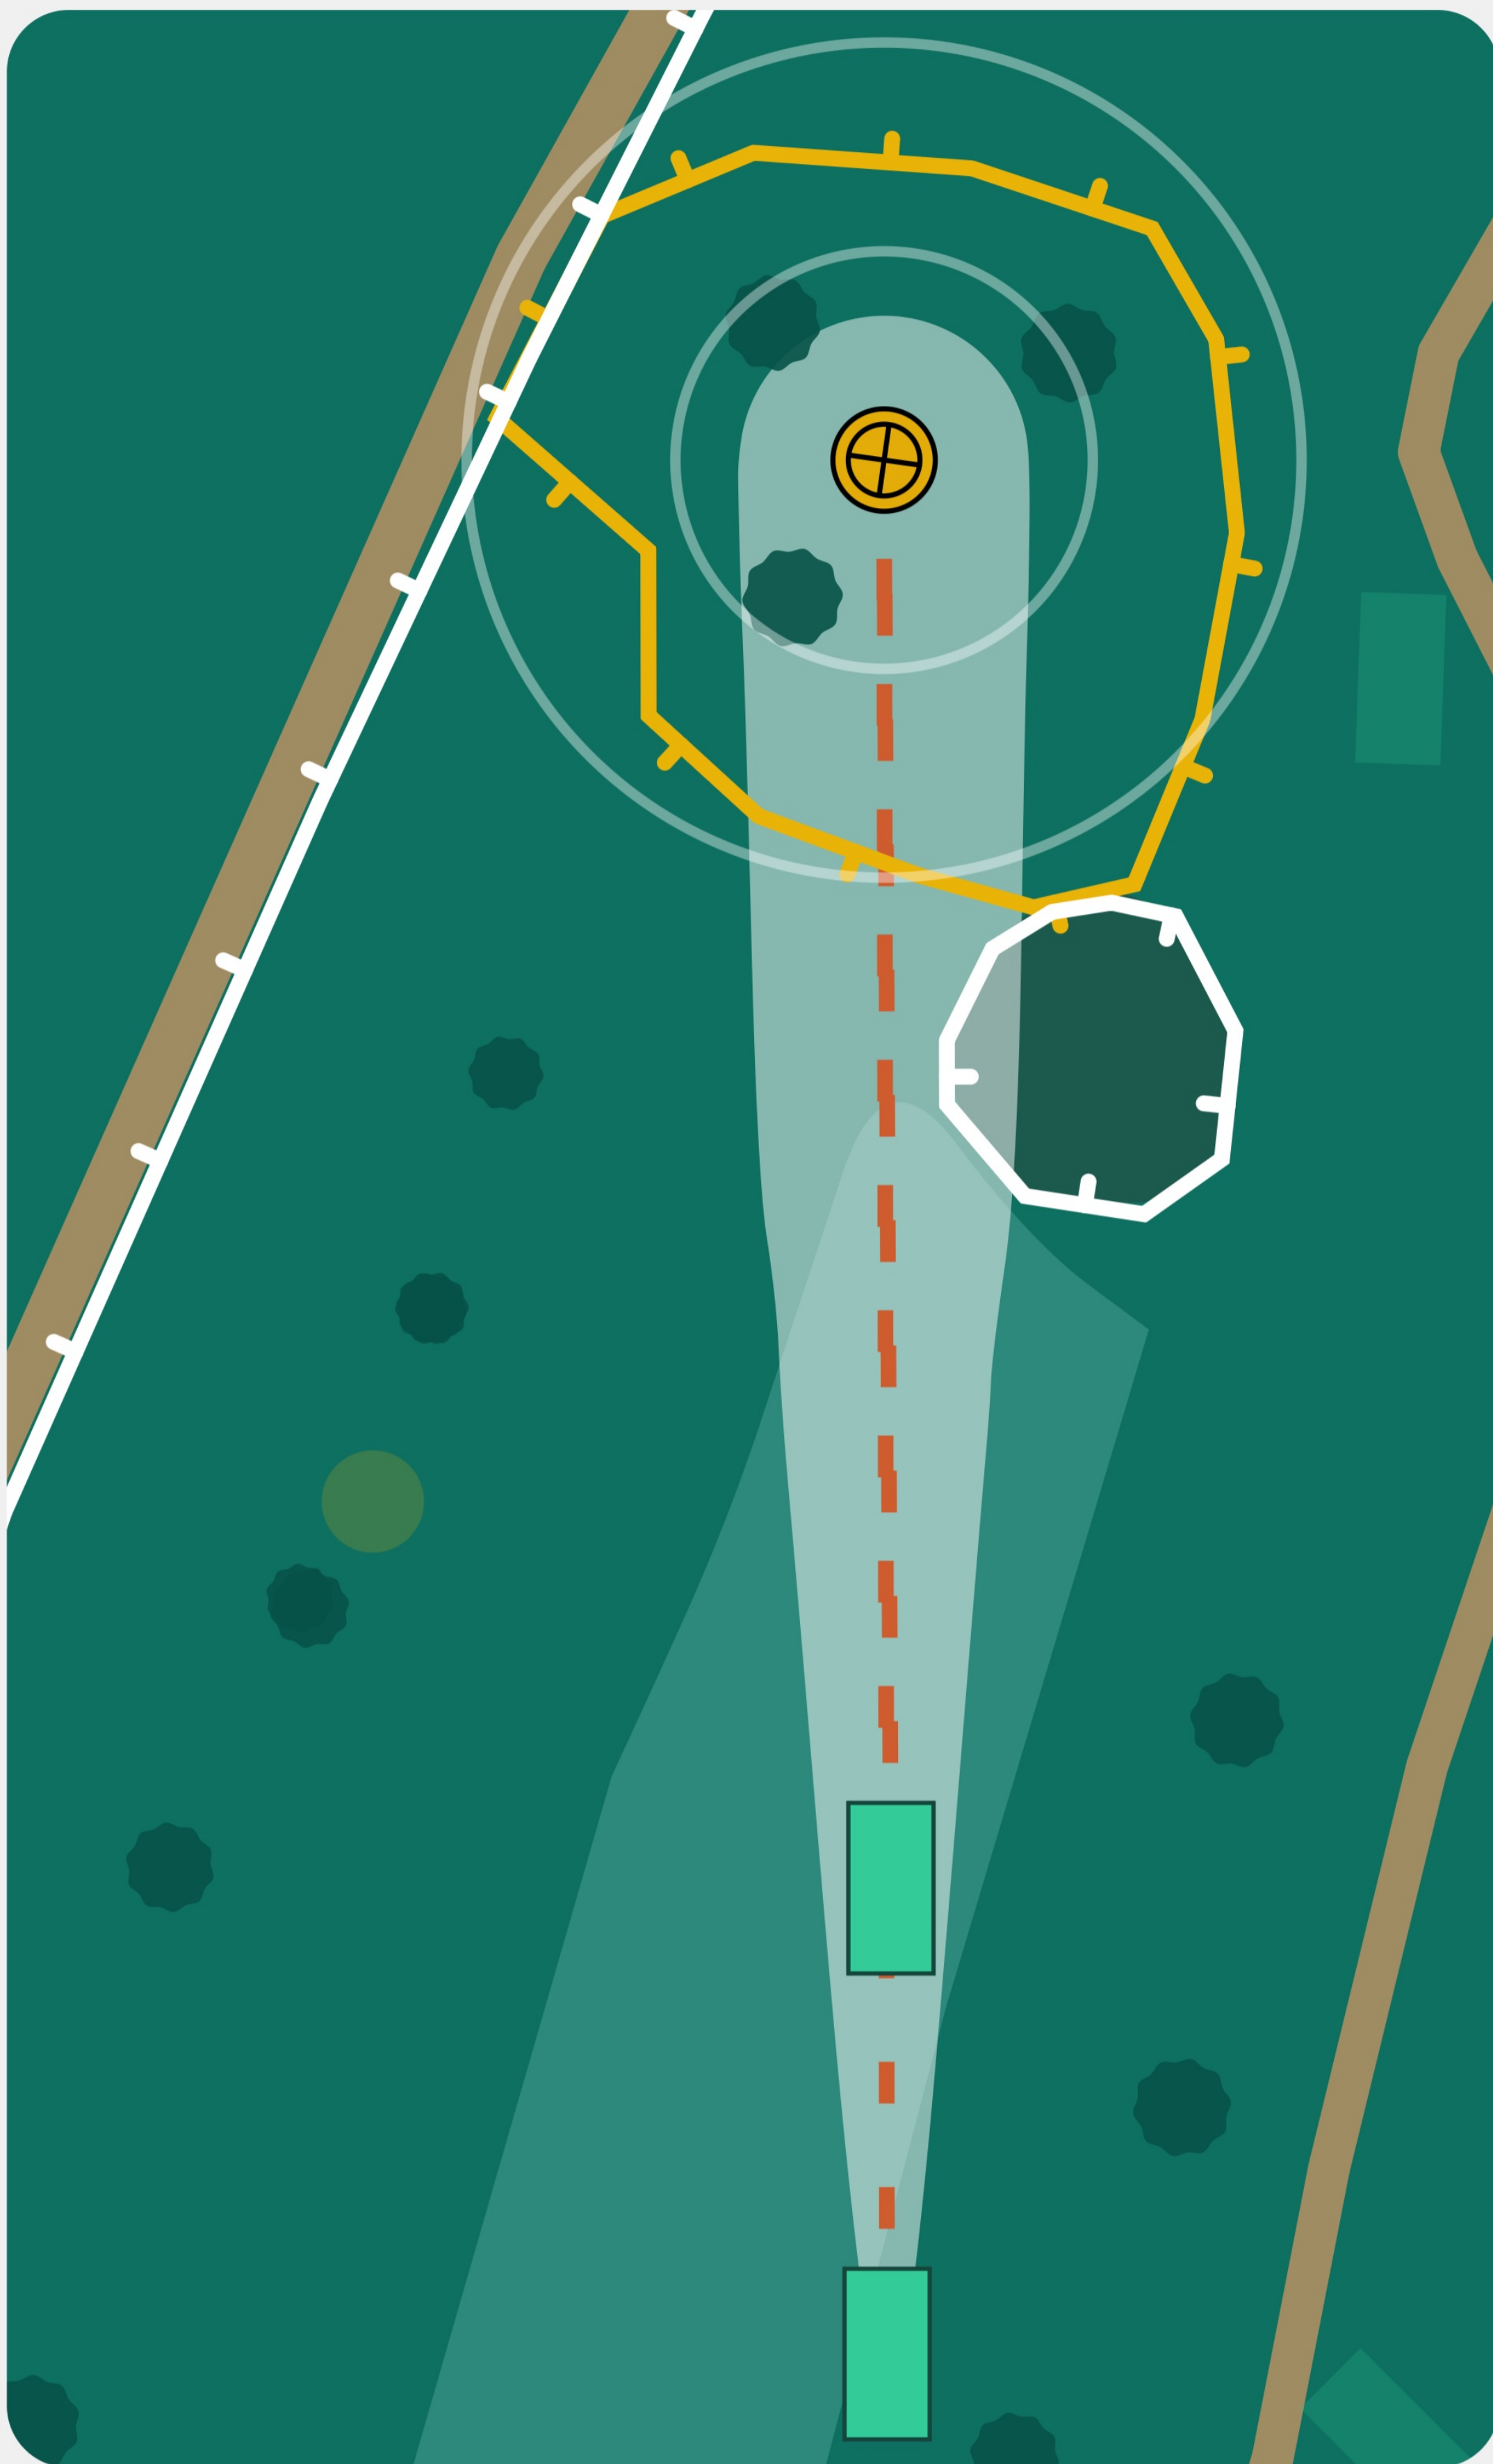

Golf Club of Albany - East

3

Bue
PAR 3
318 ft

White
PAR 3
249 ft

Rules:

Out of Bounds Golf Green, Out of Bound Left past Painted Line. All other playing surface outside green is Hazard, play where it lies with penalty stroke.

Reminder: Shots that end out of bounds potentially drop inside hazard. You are only penalized once for out of bounds throw and all OB options to play from next lie.

Created with