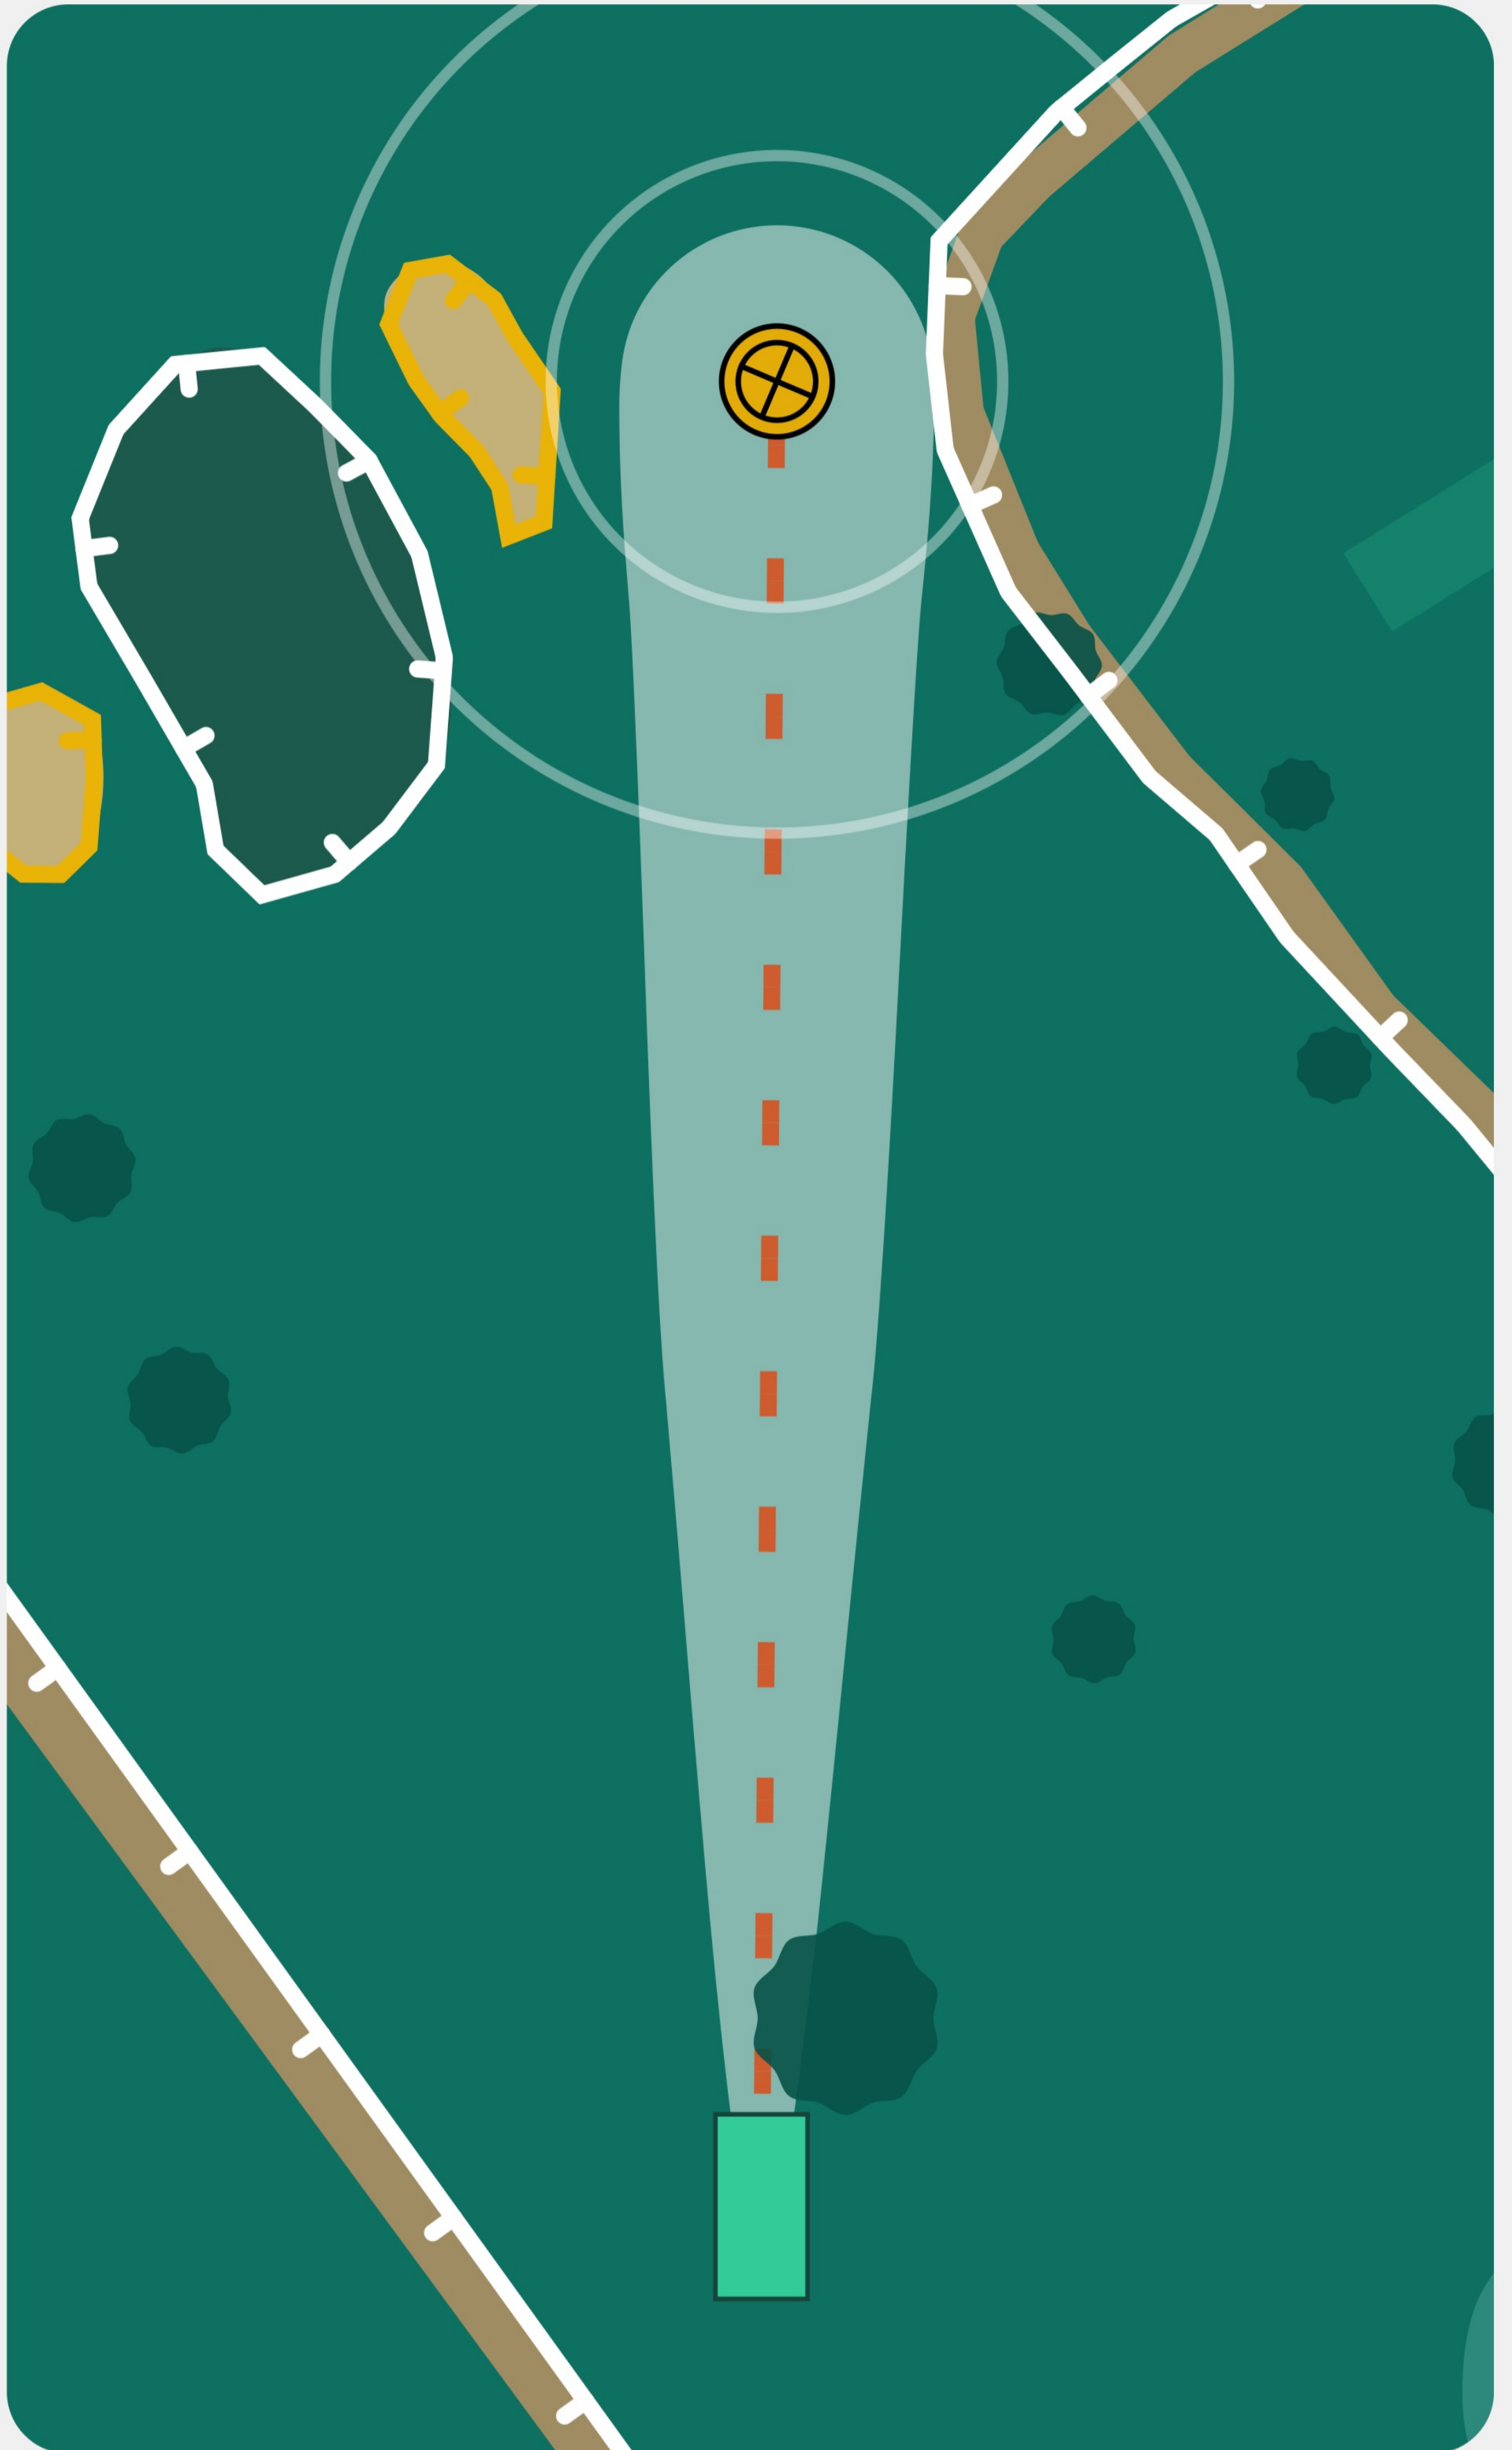

Golf Club of Albany - East

5

Bue

PAR 3
299 ft

White

PAR 3
299 ft

Rules:

Out of Bound Left and Long past painted line, Out of Bounds right over cart path defined by paint. Out of Bounds Golf Green. Bunkers Hazard.

Created with
 parkdly