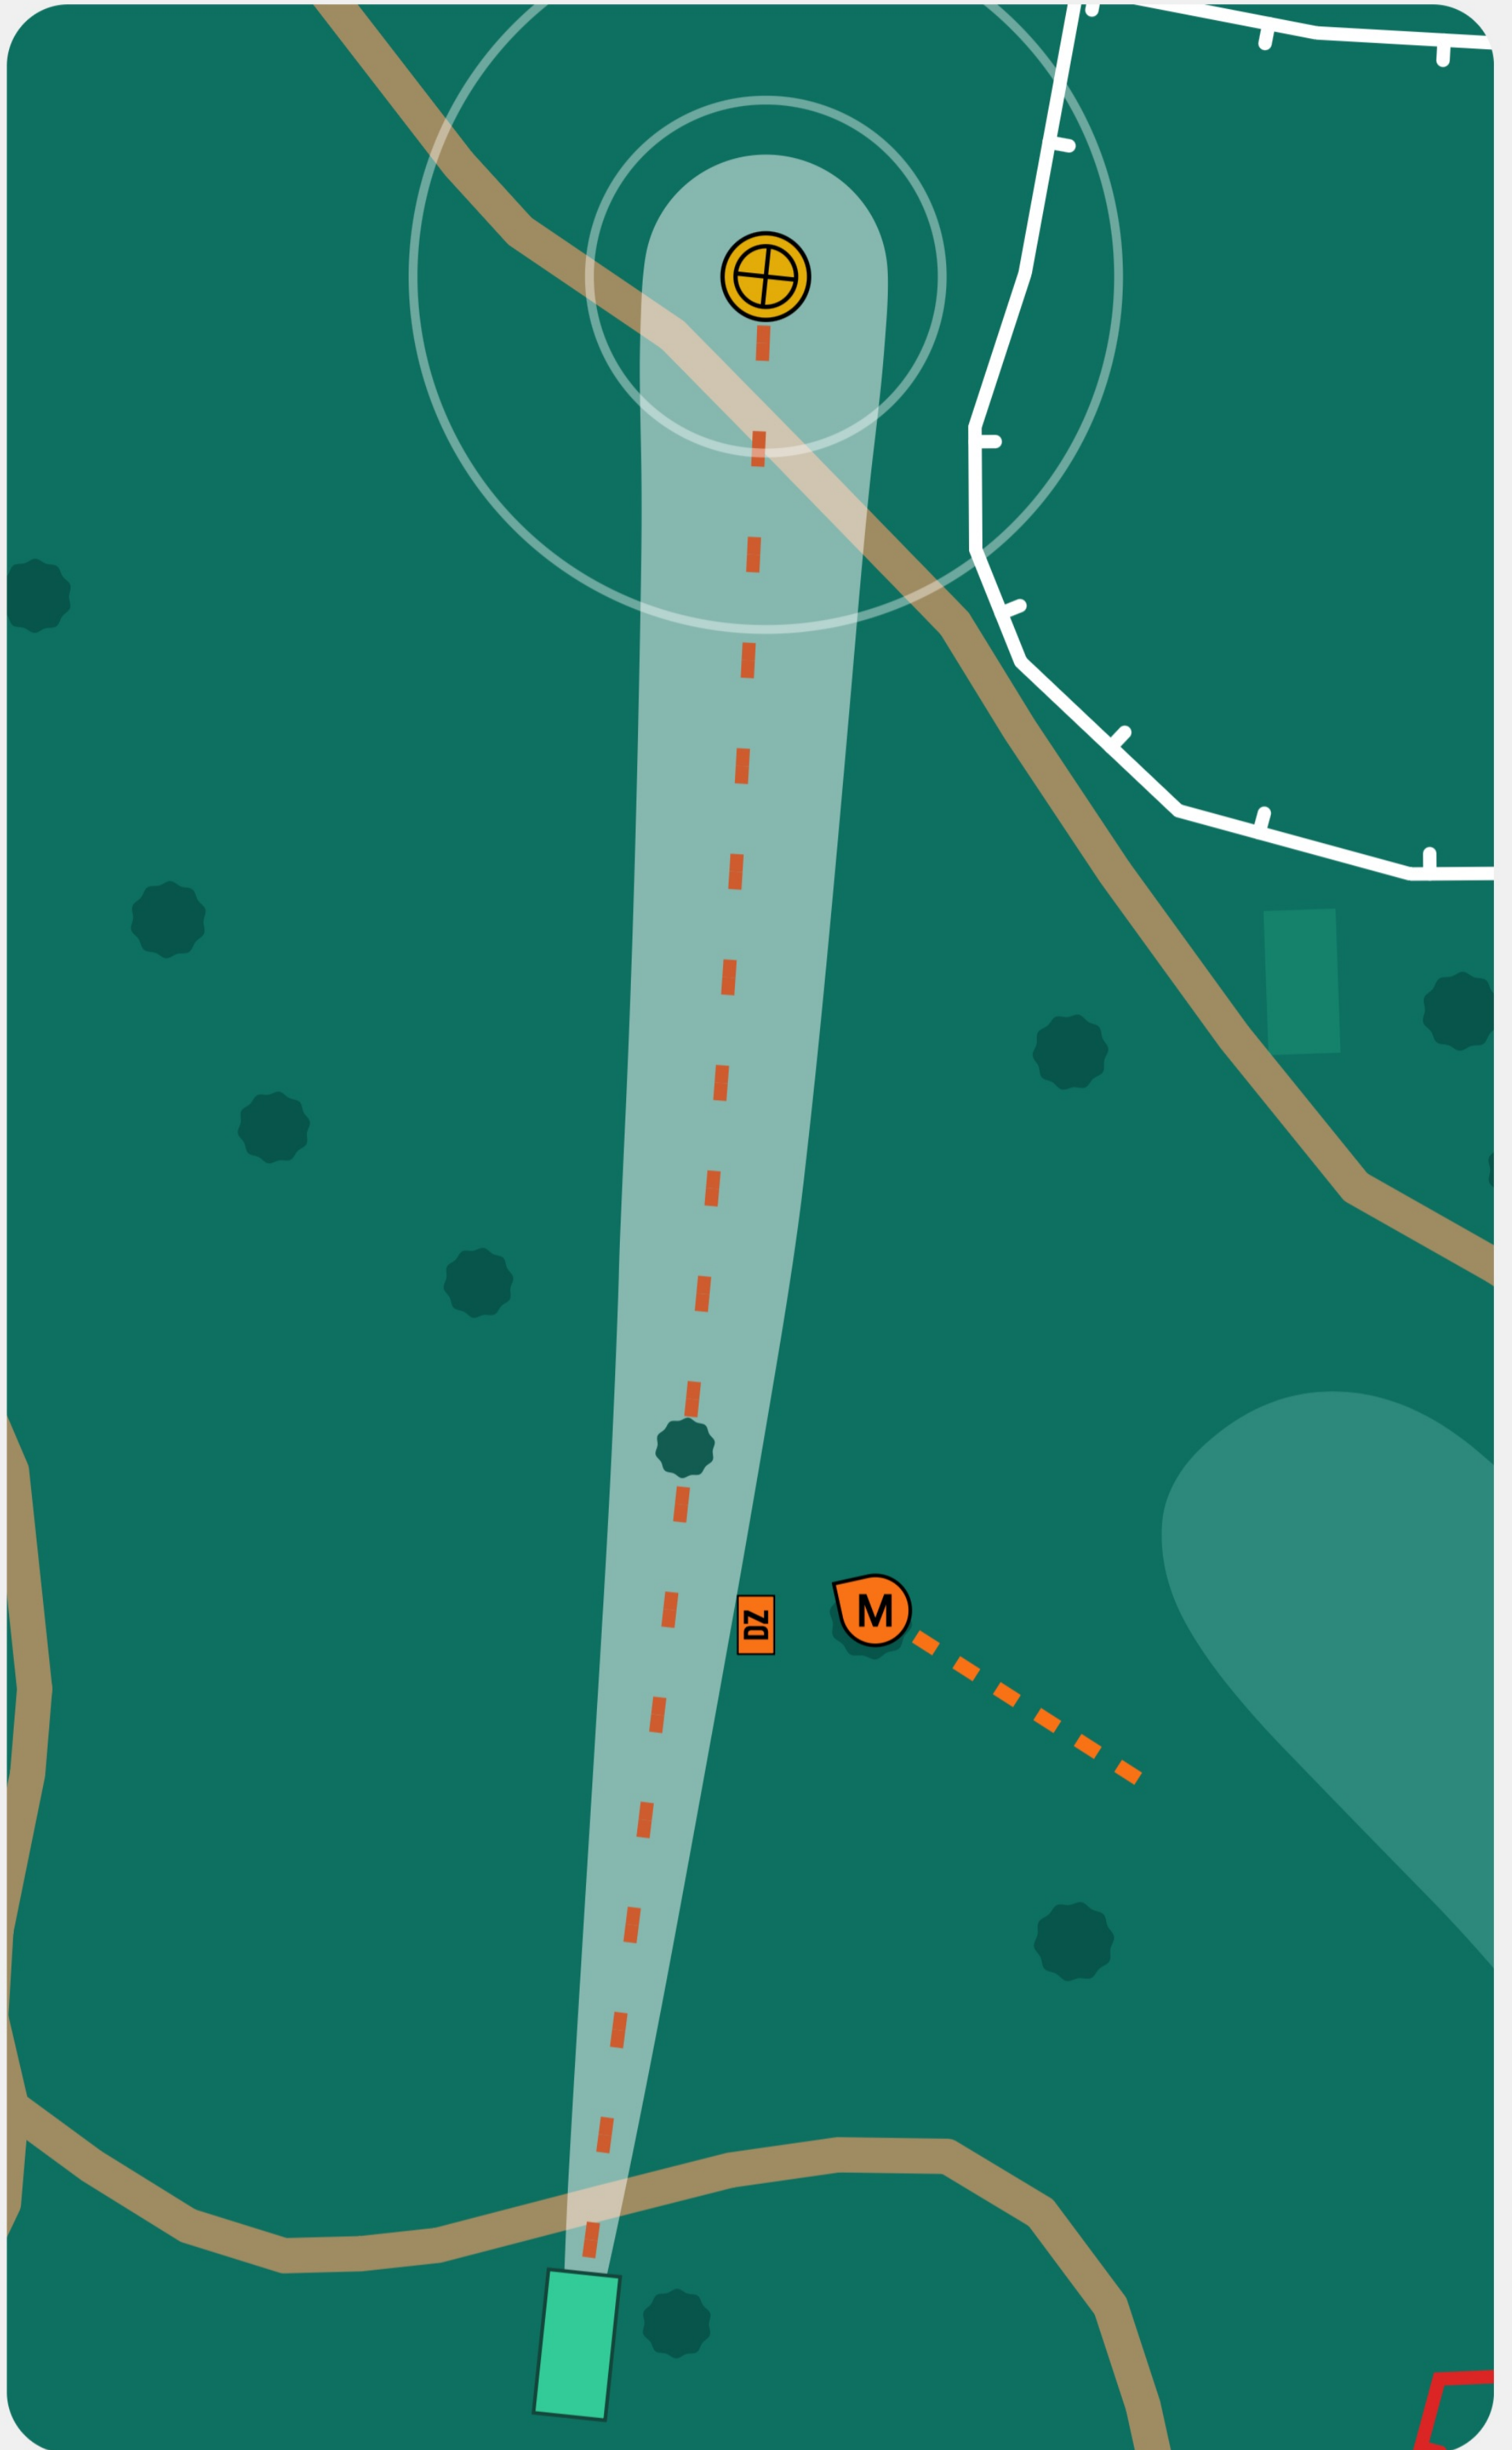

Golf Club of Albany - East

8

Bue
PAR 3
305 ft

White
PAR 3
305 ft

Rules:

Mando Left of Marked Tree, missed mando proceed to Drop Zone with Penalty Stroke.

Out of Bounds right past painted line. Out of Bounds Golf Green.

Created with