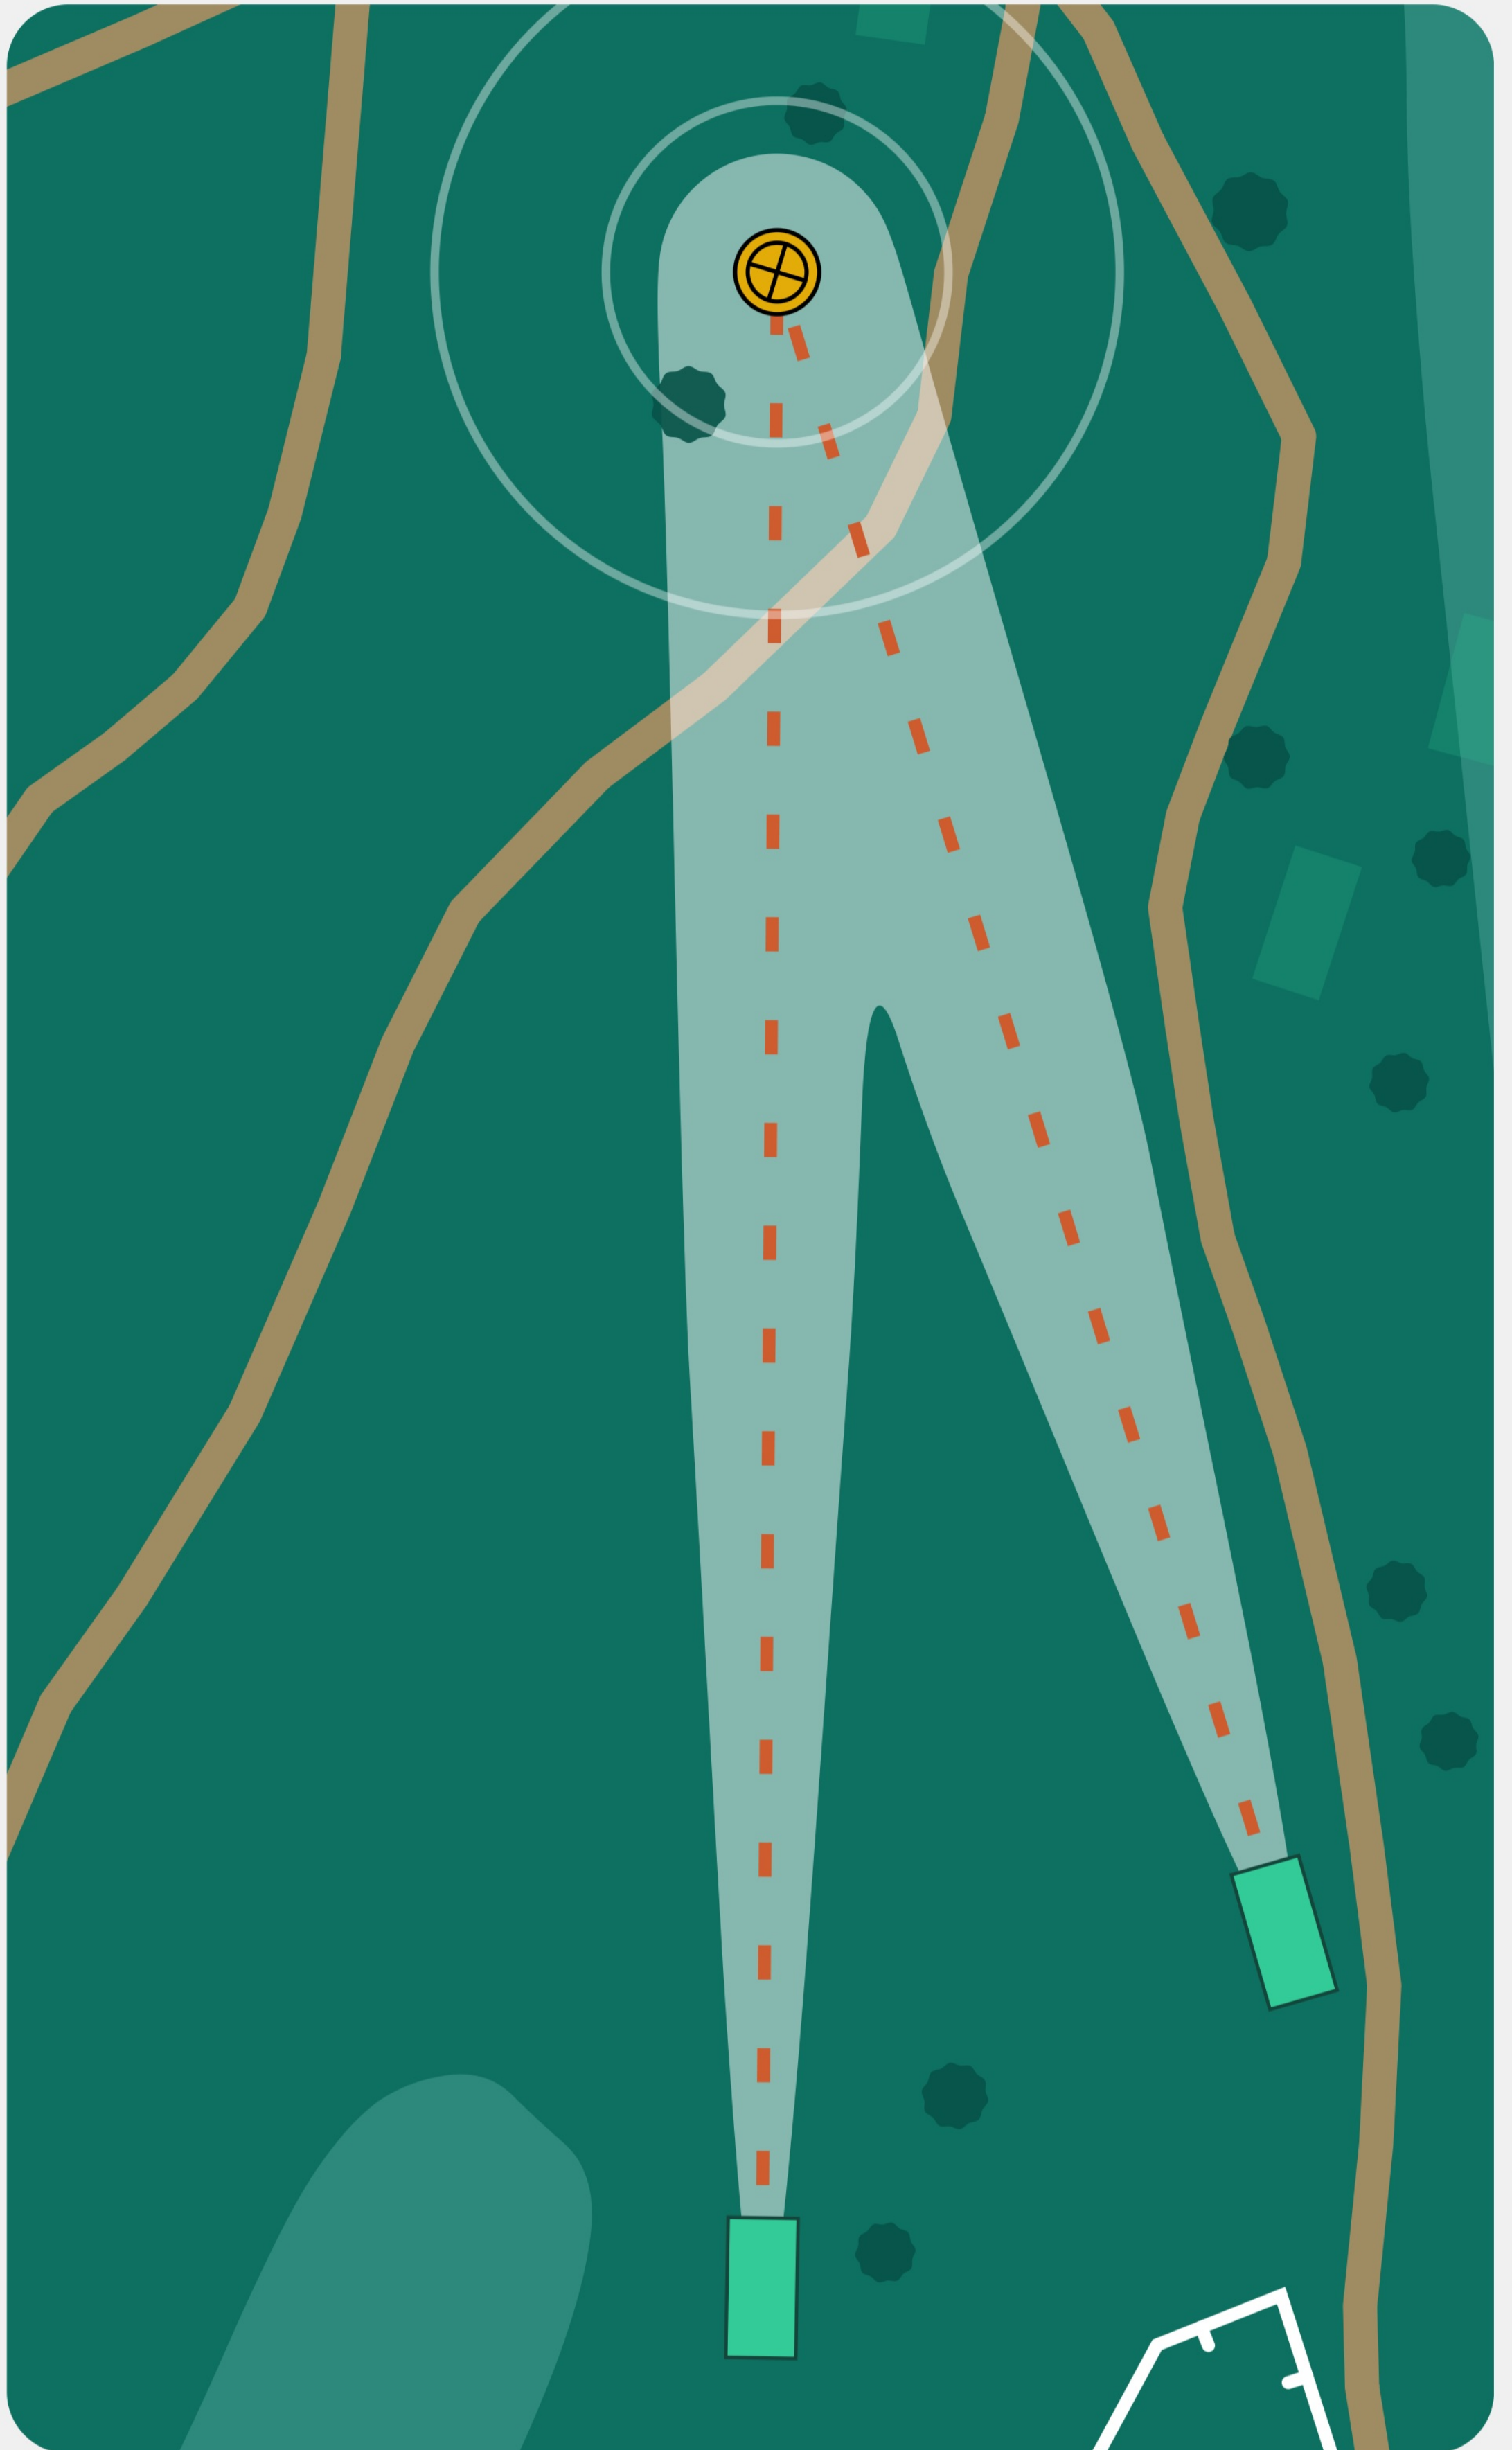

Golf Club of Albany - East

11

Bue
PAR 3
430 ft

White
PAR 3
325 ft

Rules:

No OB

Created with
 parkdly