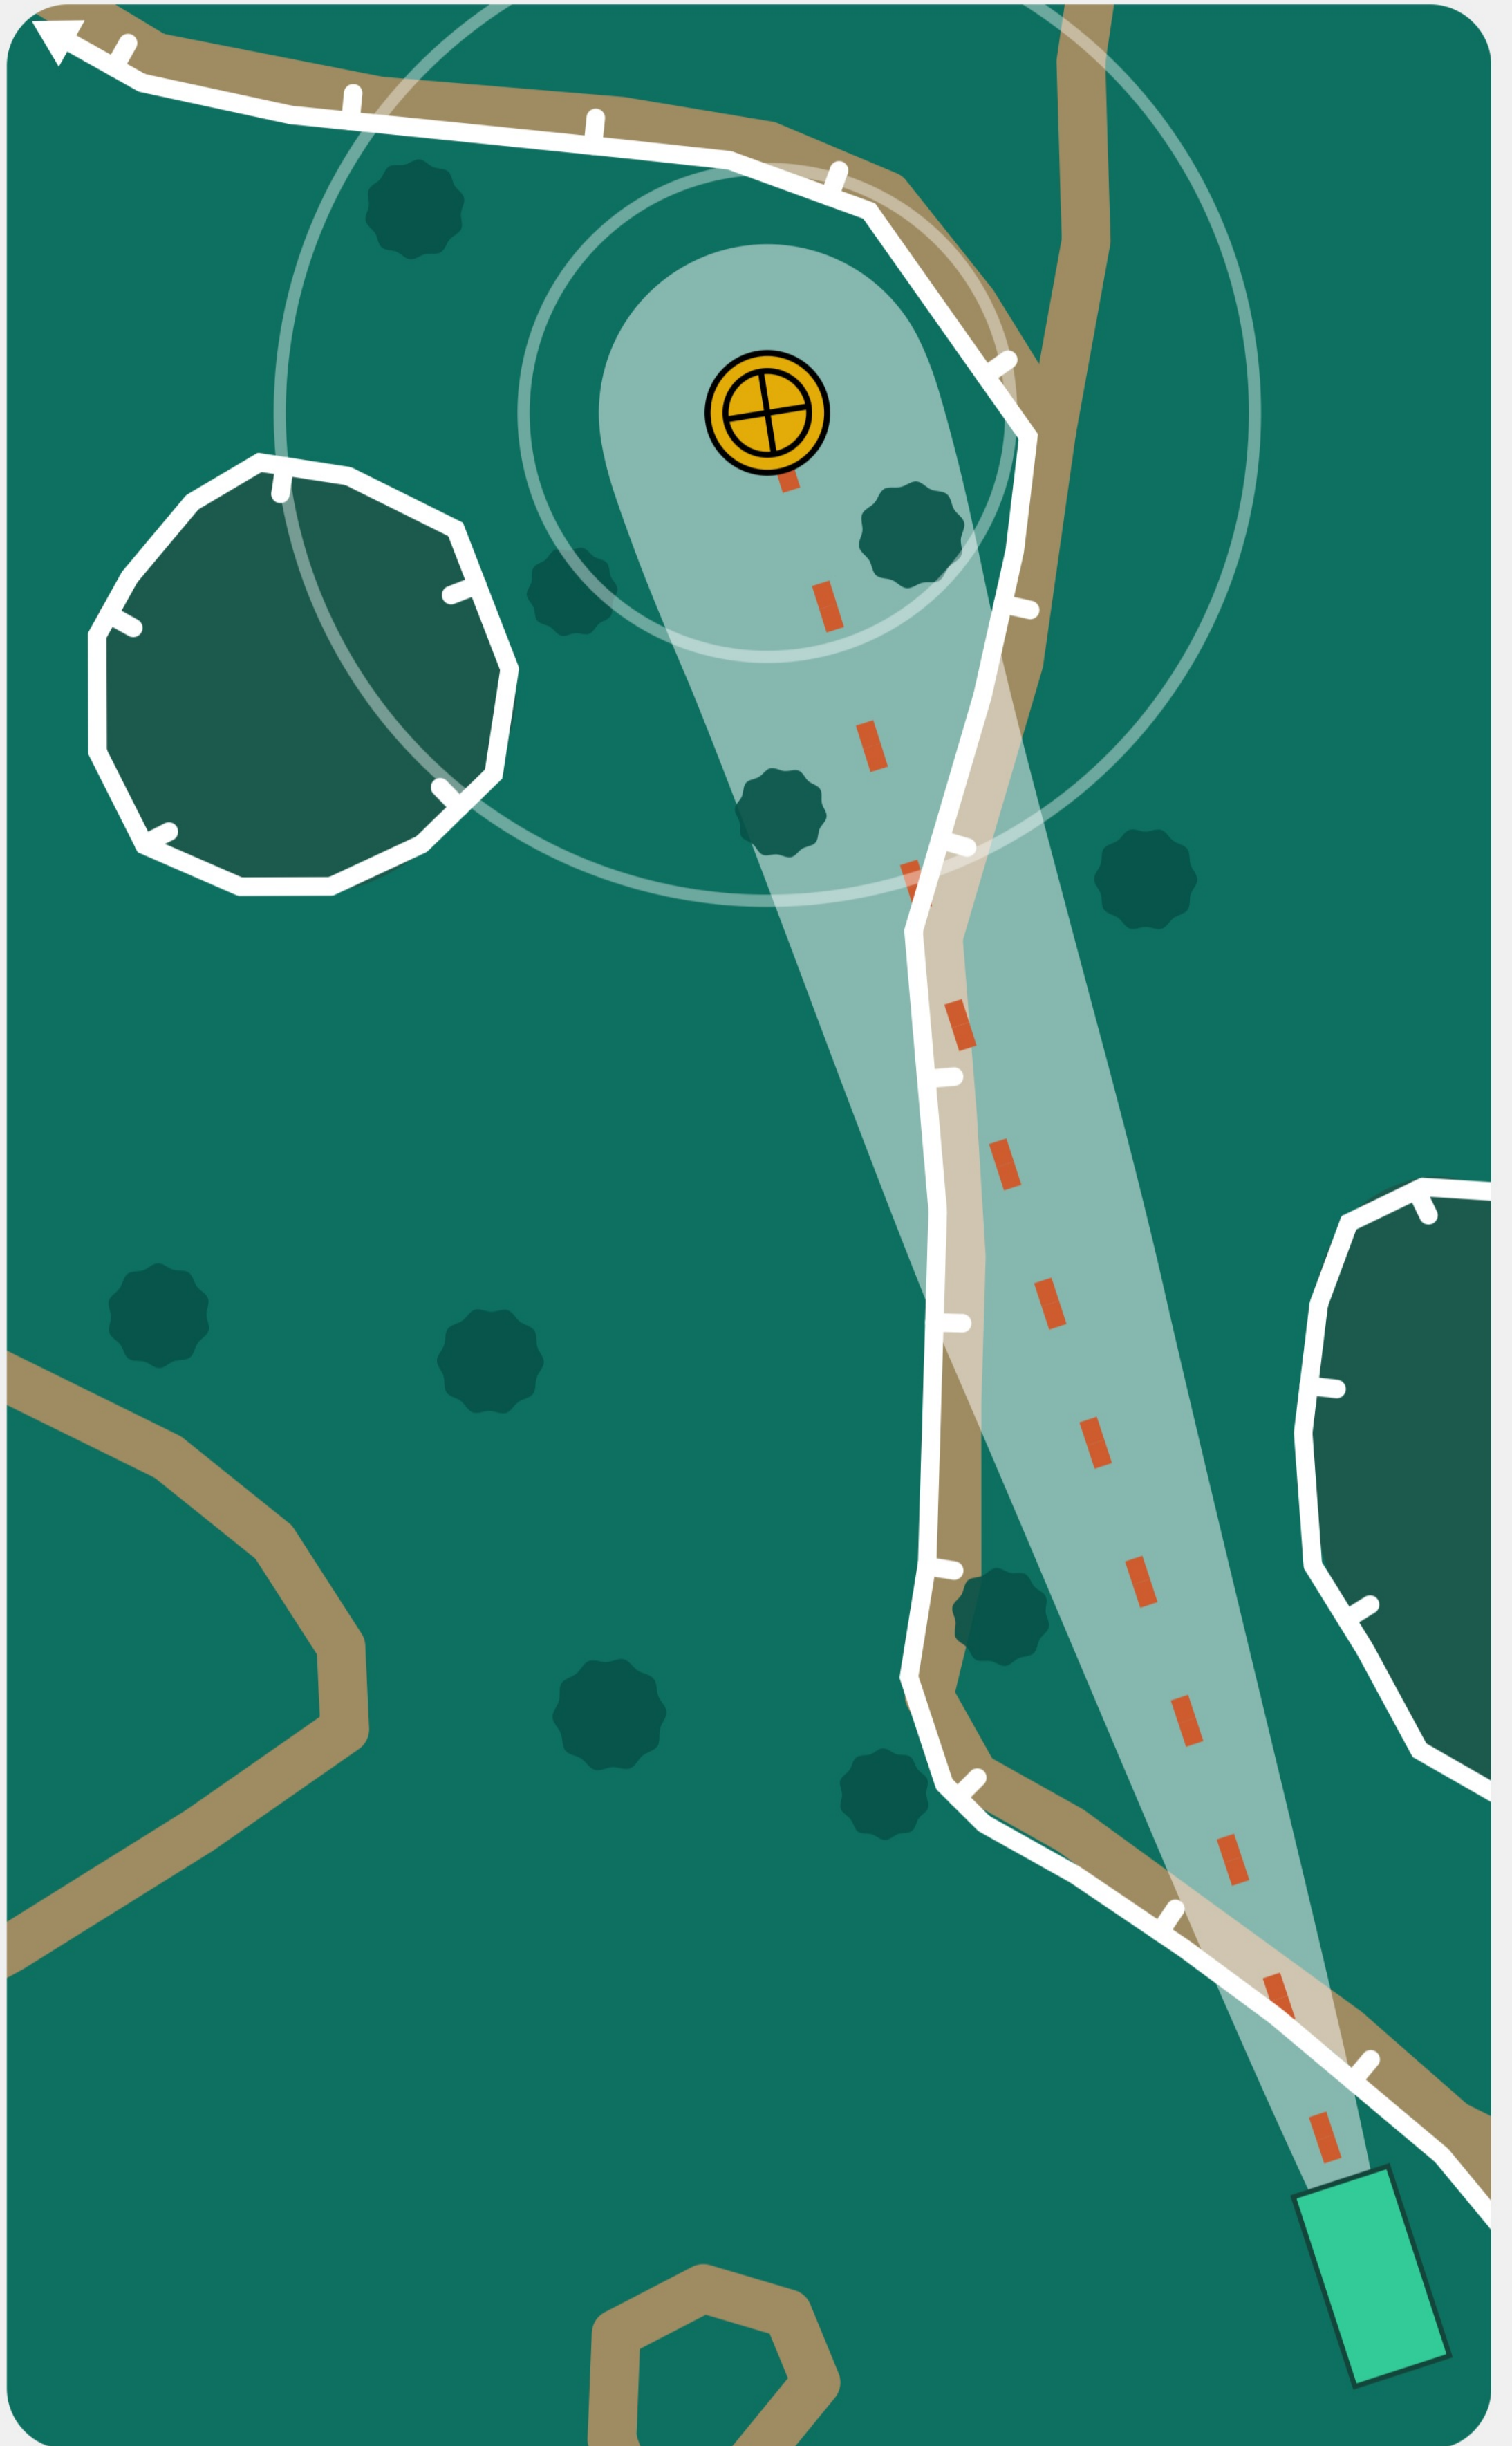

Created with

Golf Club of Albany - East

13

Bue
PAR 3
276 ft

White
PAR 3
276 ft

Rules:

Out of Bounds cart path and over right and long defined by paint. Out of Bounds Golf Green.

Created with