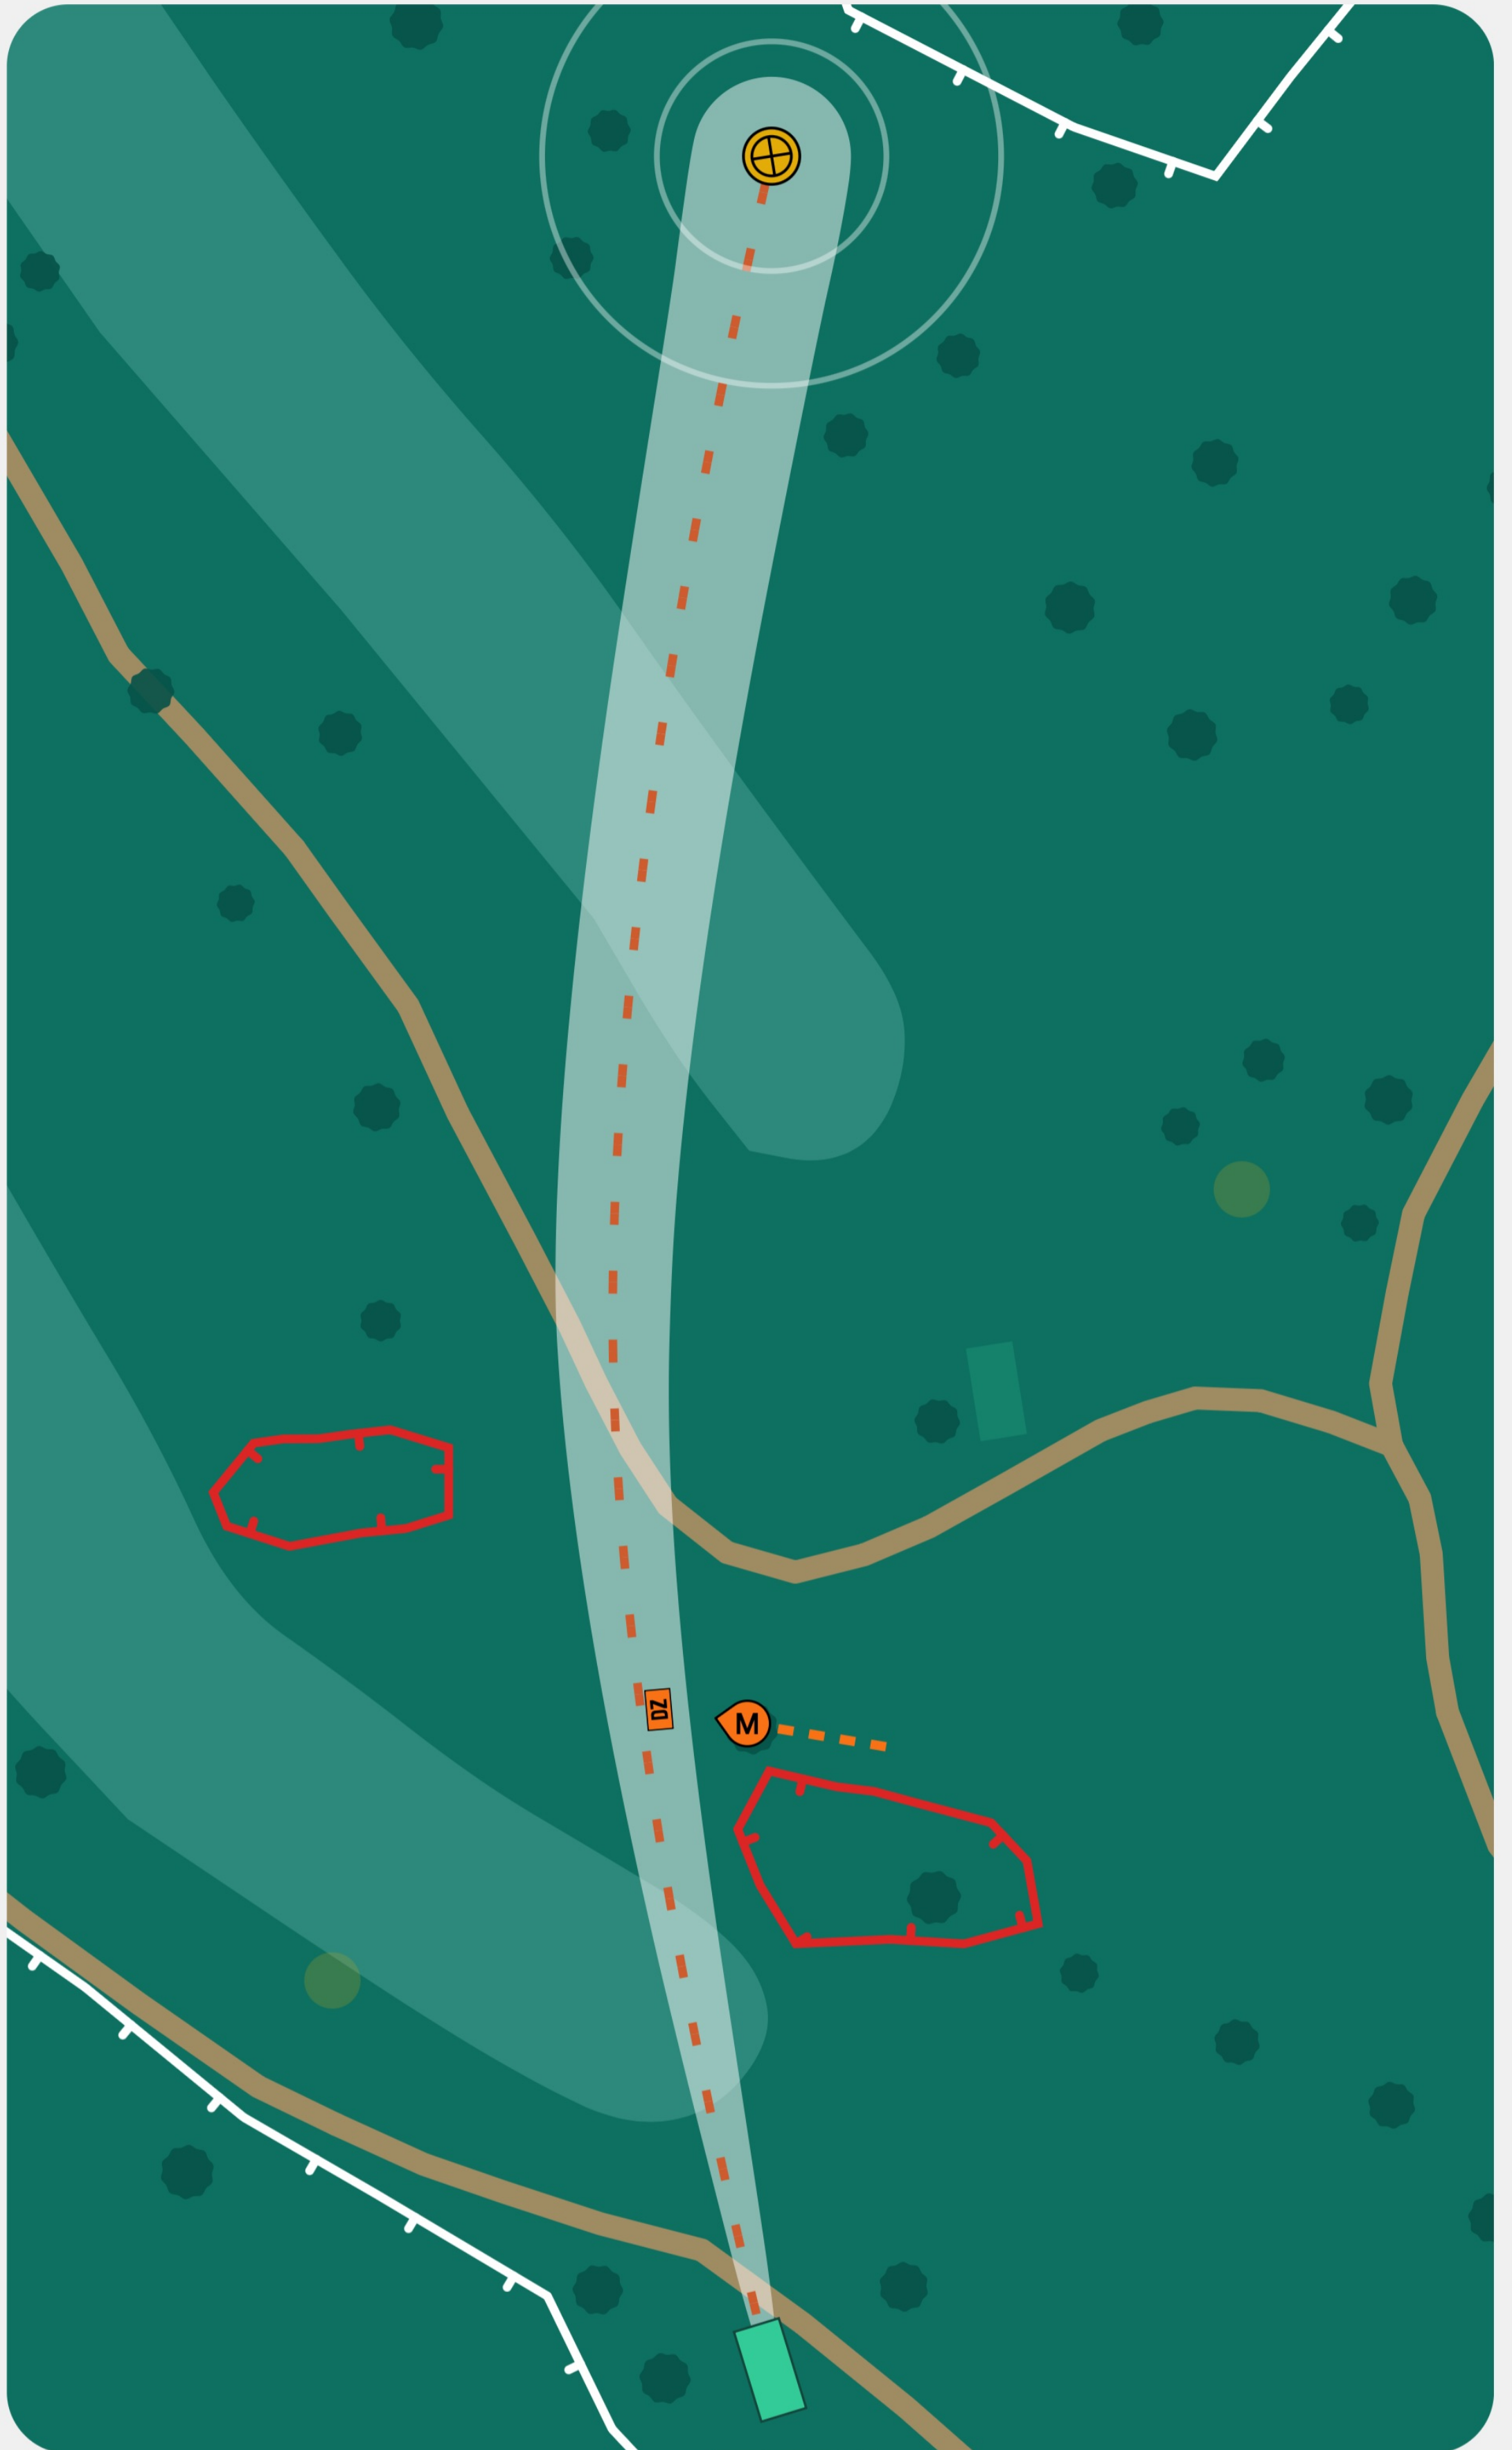

9

Bue

PAR 4
643 ft

White

PAR 4
643 ft

Mando left of marked tree, missed mando proceed to drop zone with penalty stroke. Required relief areas (Rule 806.04) defined by pink paint. Out of Bounds Long past painted line.