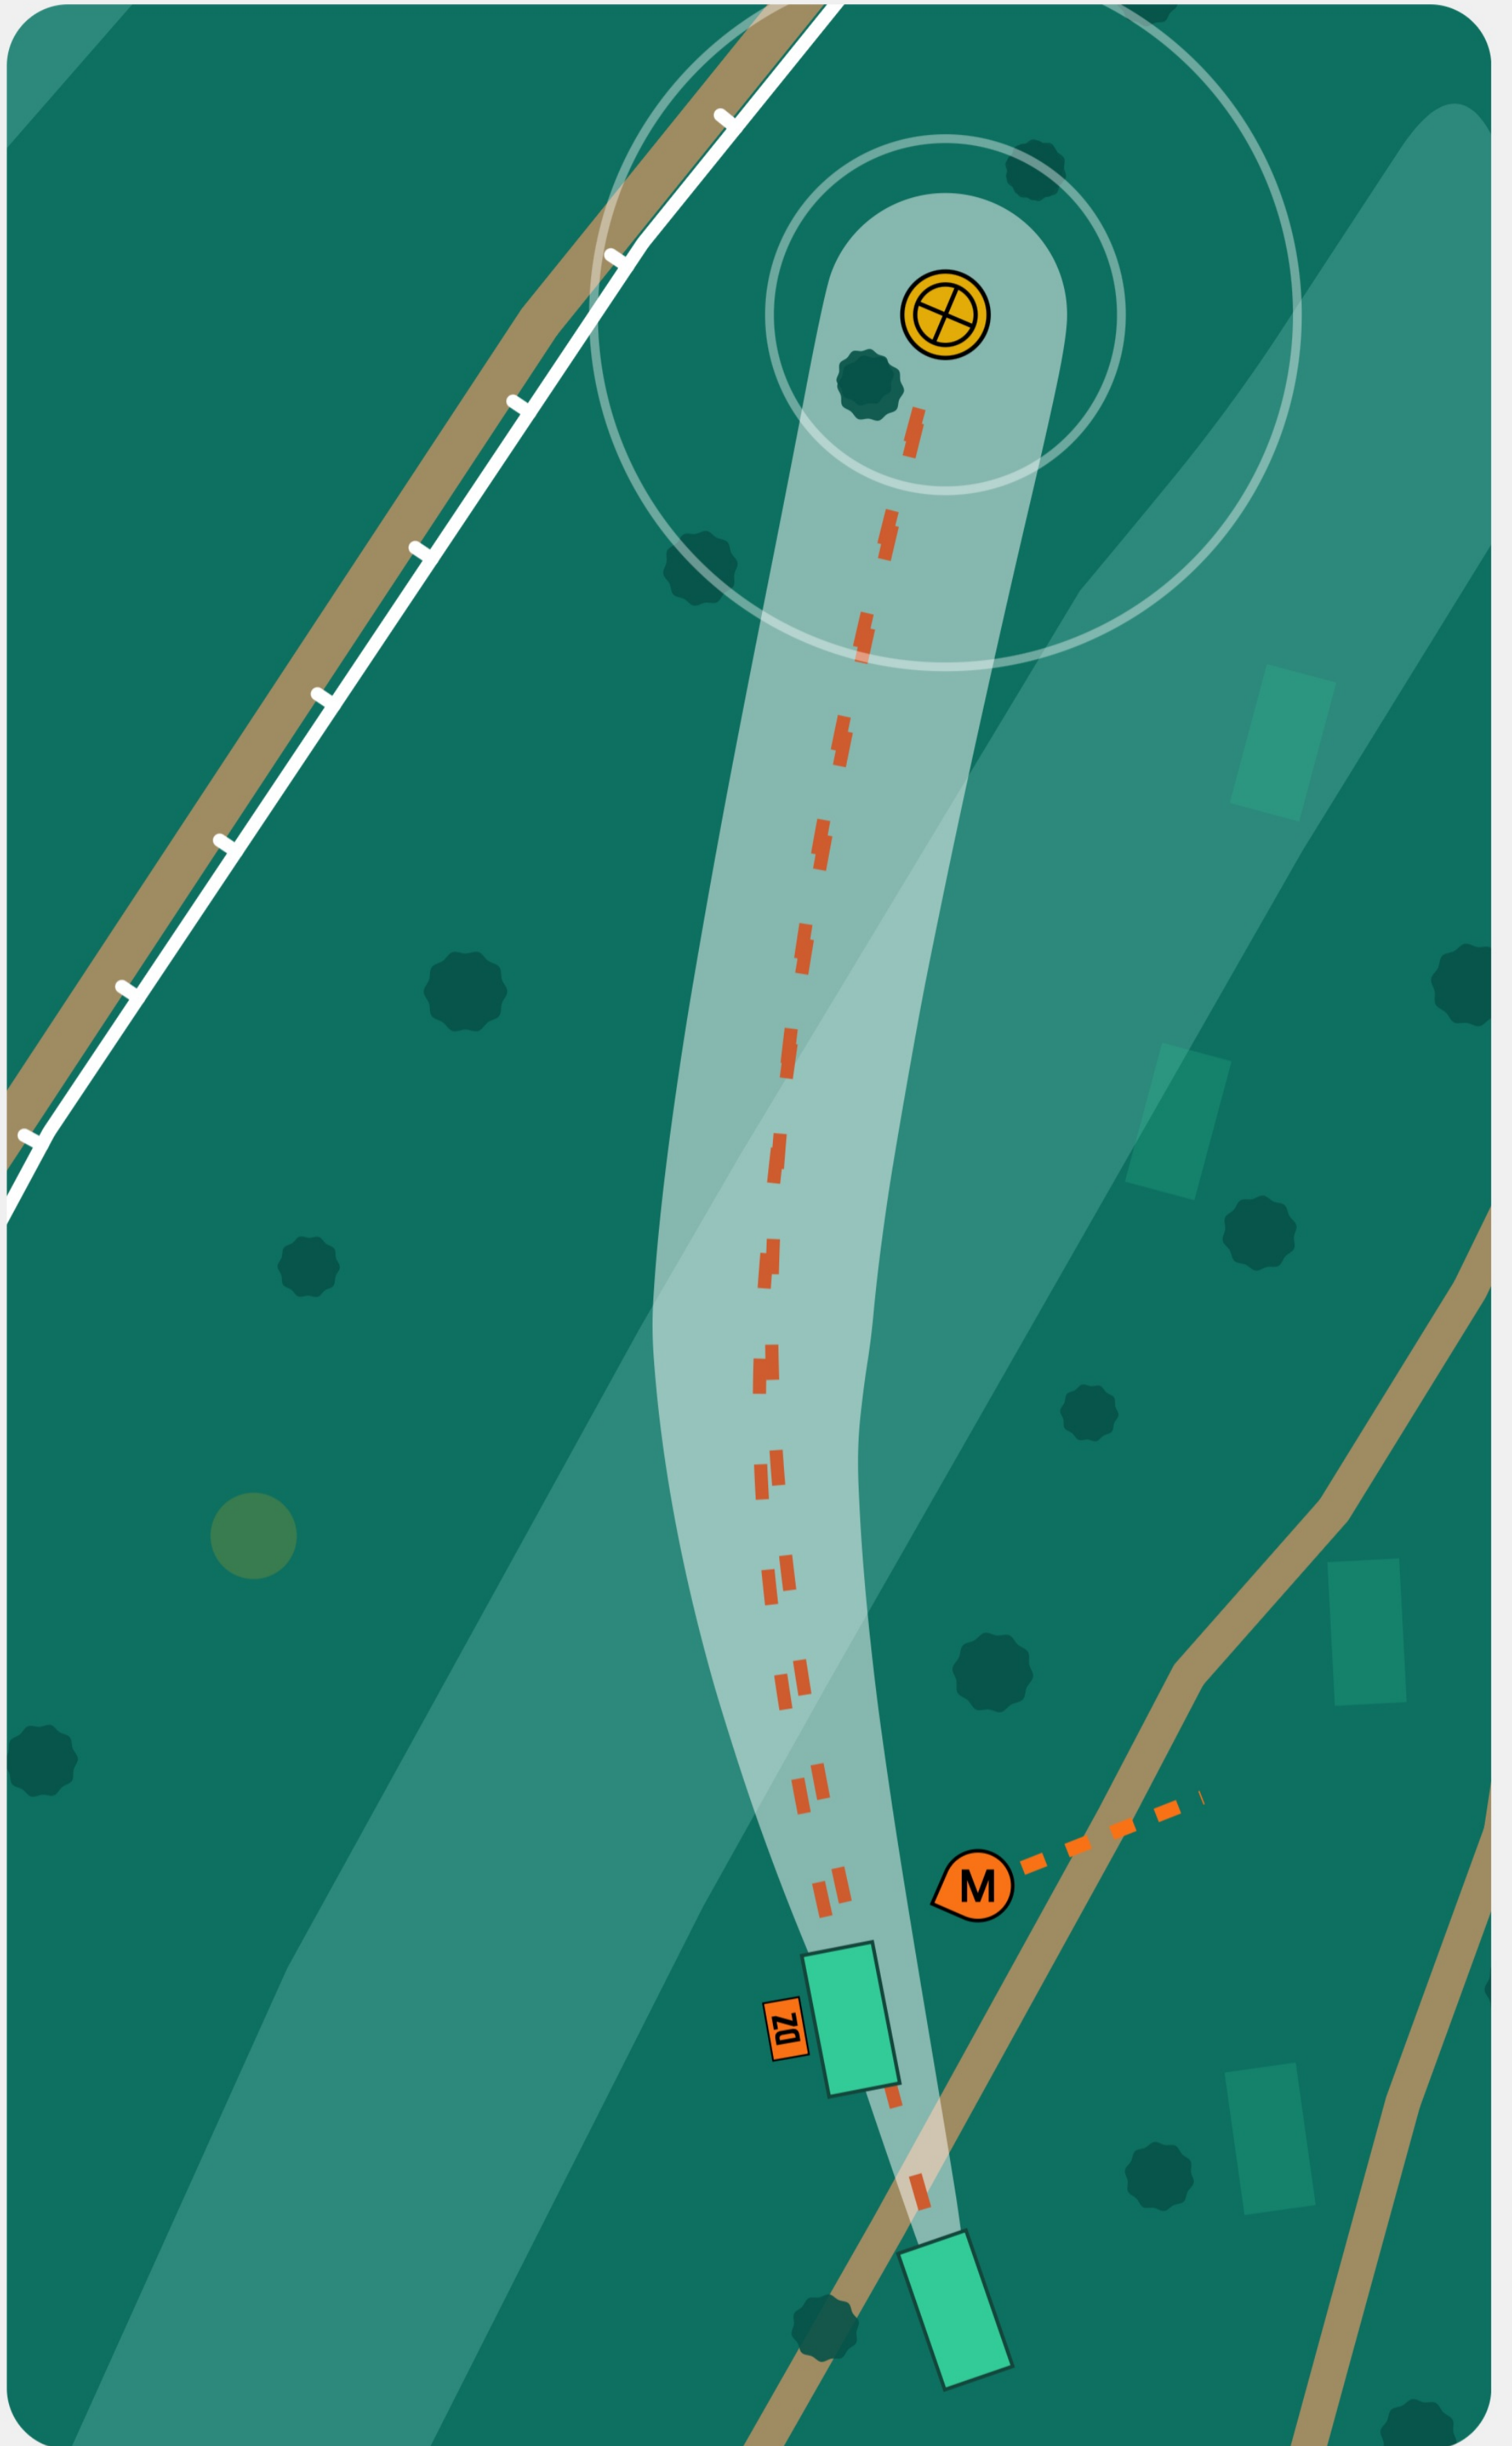

Golf Club of Albany - East

2

Bue
PAR 3
374 ft

White
PAR 3
305 ft

Rules:

Mando Left of Marked Tree, Missed mando proceeds to Drop Zone (short tee) with penalty stroke. Out of Bounds long over painted line.

Created with
 parkdly