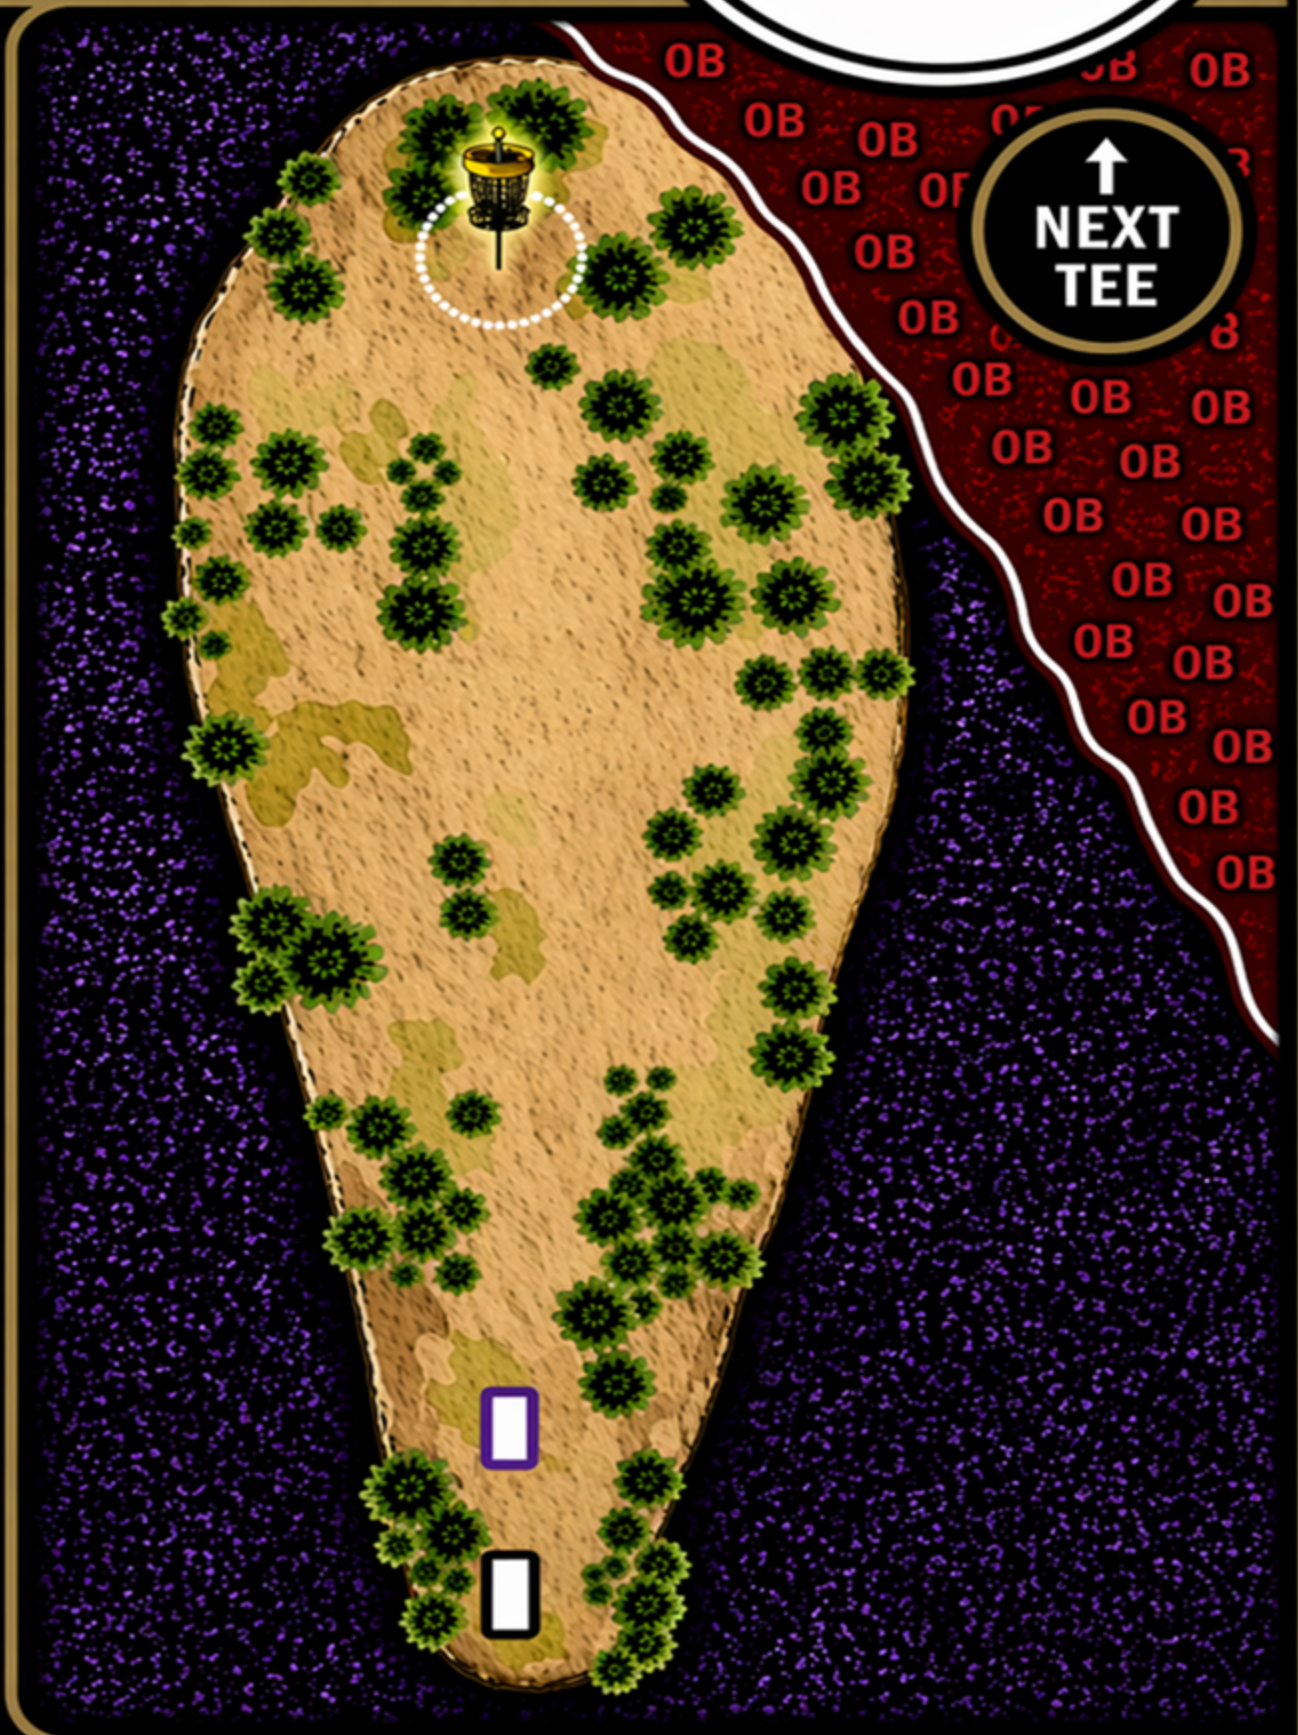

LITTLE AMERICA OPEN

SUPPORTED BY

GOLD COURSE

HOLE 8

Par 4 • 648 feet

OB: Yes • No Mando

HOLE NOTES:

- OB Behind and Right of Basket