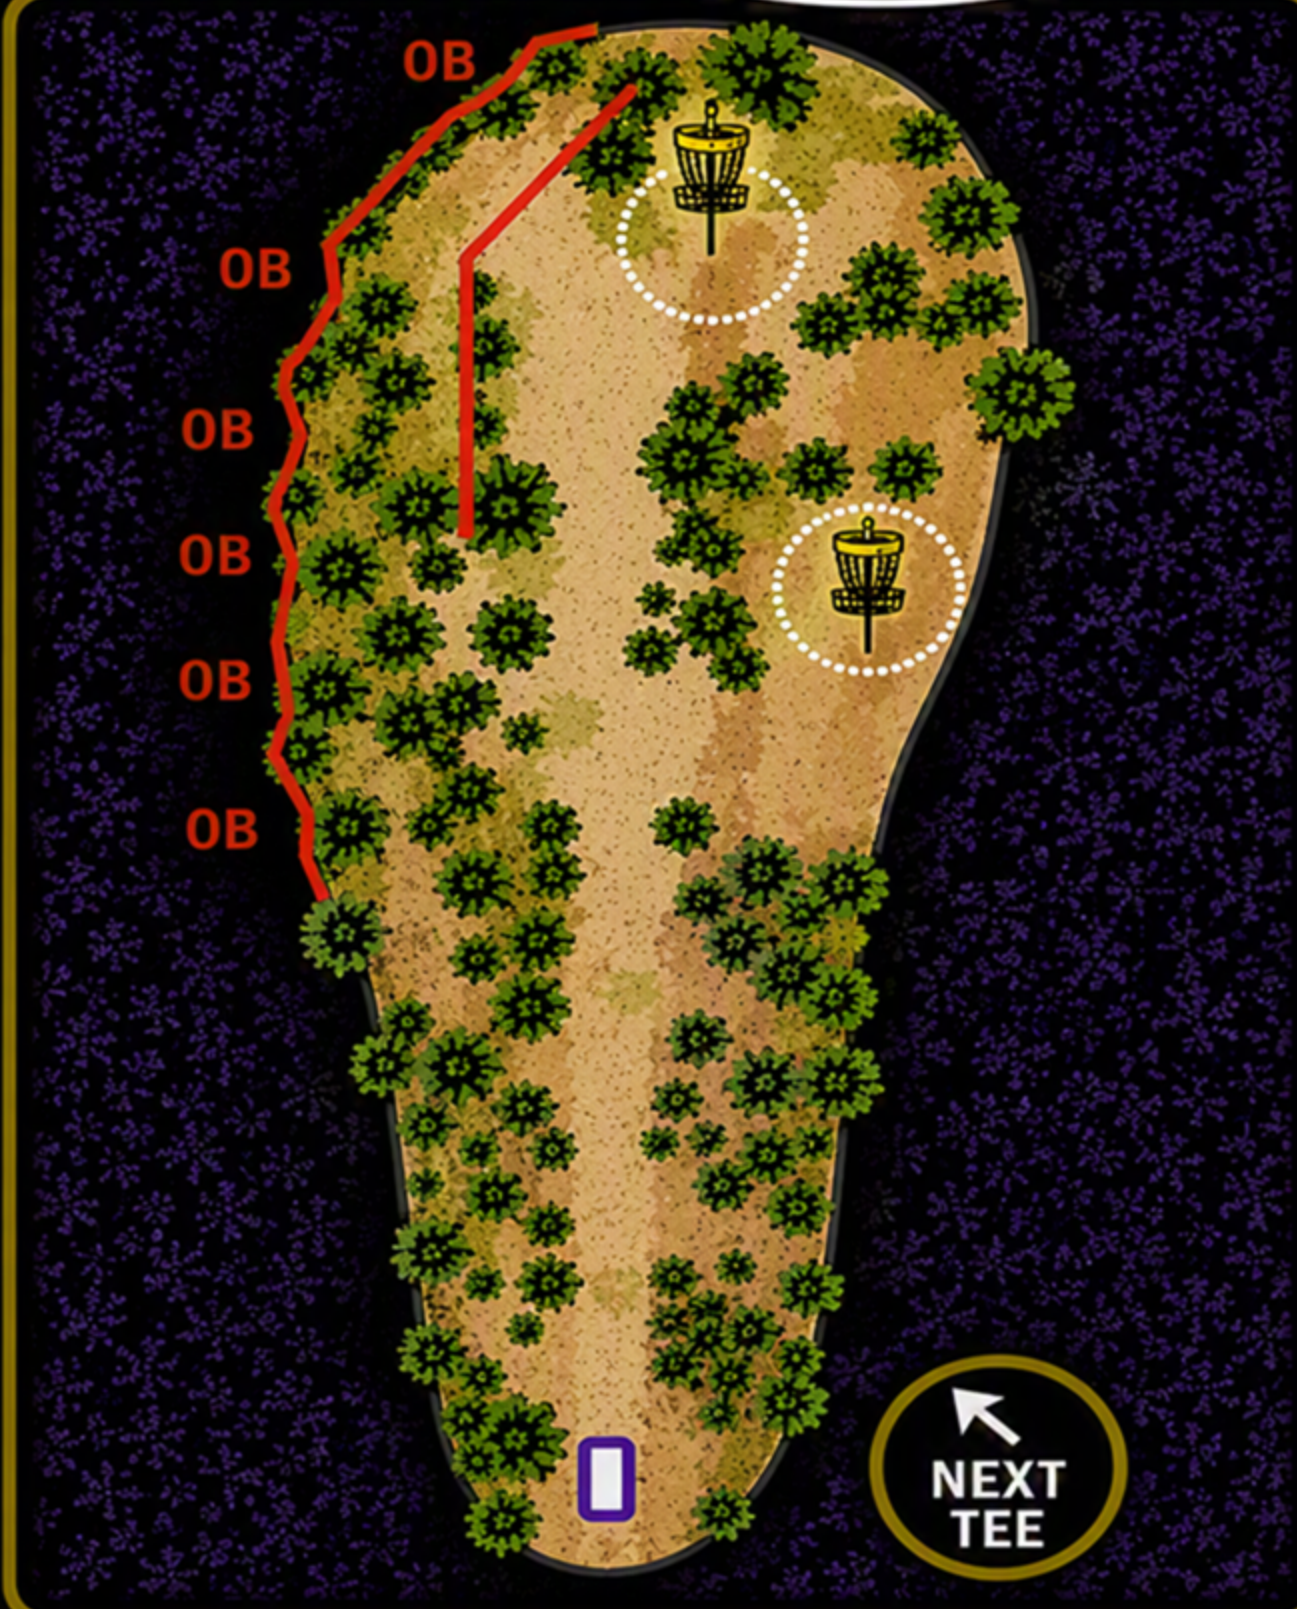

3RD ANNUAL

2026 LITTLE AMERICA OPEN

SUPPORTED BY

GOLD COURSE

HOLE 10

PAR 3 • 330 FEET

SUNDAY DEEP BASKET PAR 3 • 426 FEET

HOLE NOTES:

- Mando Right (DZ if missed)
- OB Left
- Deep of Basket

PAR 3 • 330 FT

2026

3RD ANNUAL

LITTLE AMERICA OPEN

SUPPORTED BY

GOLD COURSE

HOLE 11