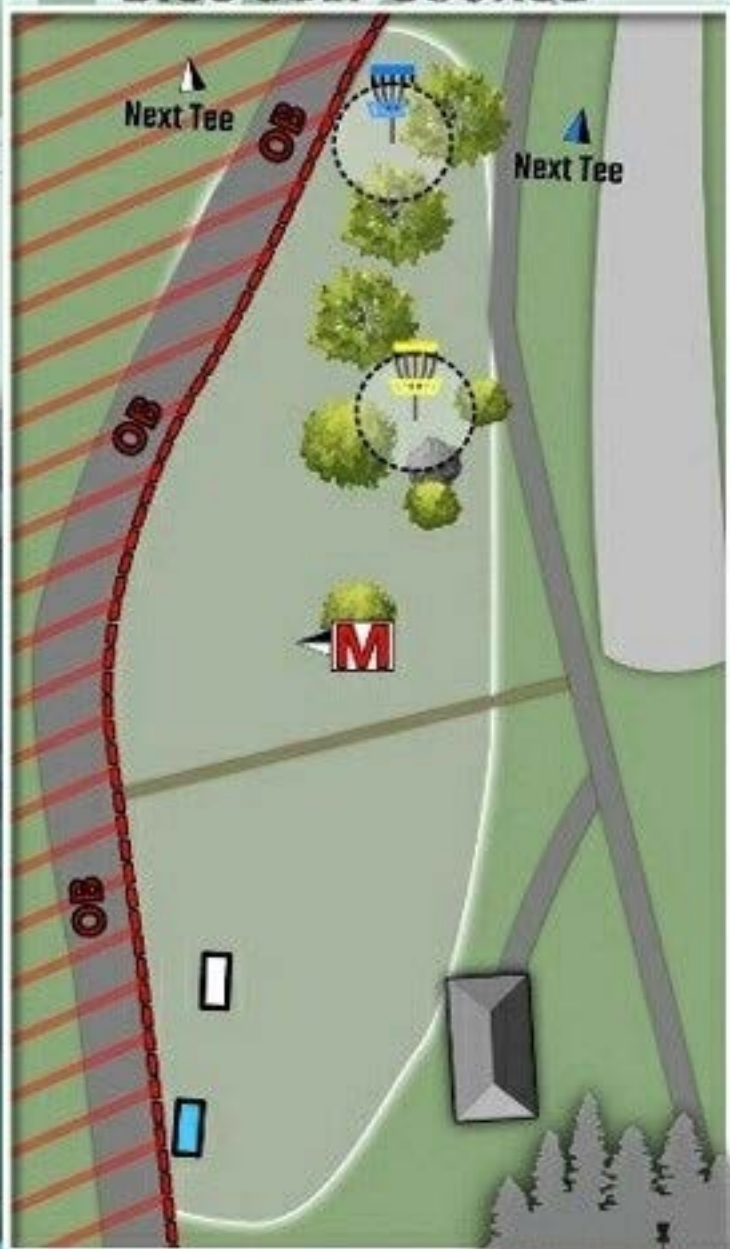

GLENWOOD

DISC GOLF COURSE

WHITE-TEE

Yellow 249 ft

PAR 3

Blue 362 ft

PAR 3

BLUE-TEE

Yellow 318 ft

PAR 3

Blue 422 ft

PAR 3

SOUTHERN WV

DISC GOLF CLUB est. 2005