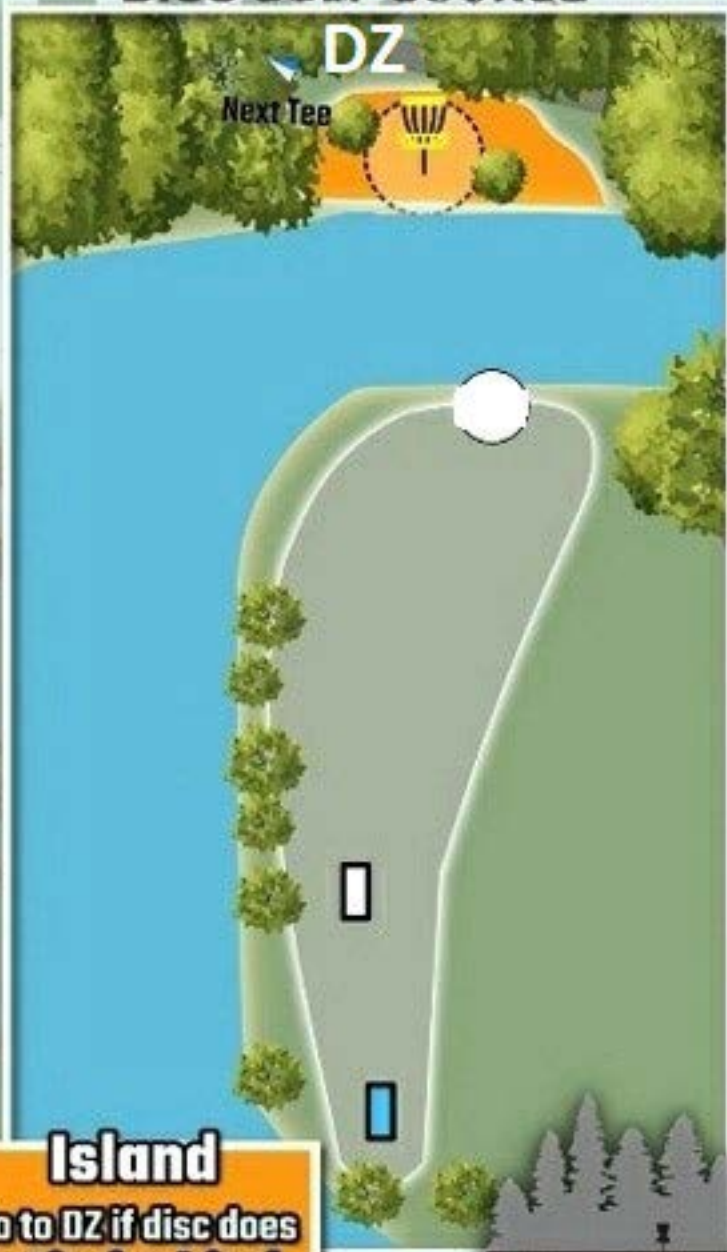

10

GLENWOOD

DISC GOLF COURSE

WHITE-TEE

Yellow • 175 ft

PAR 3

BLUE-TEE

Yellow • 226 ft

PAR 3

Island

Go to DZ if disc does not land on Island