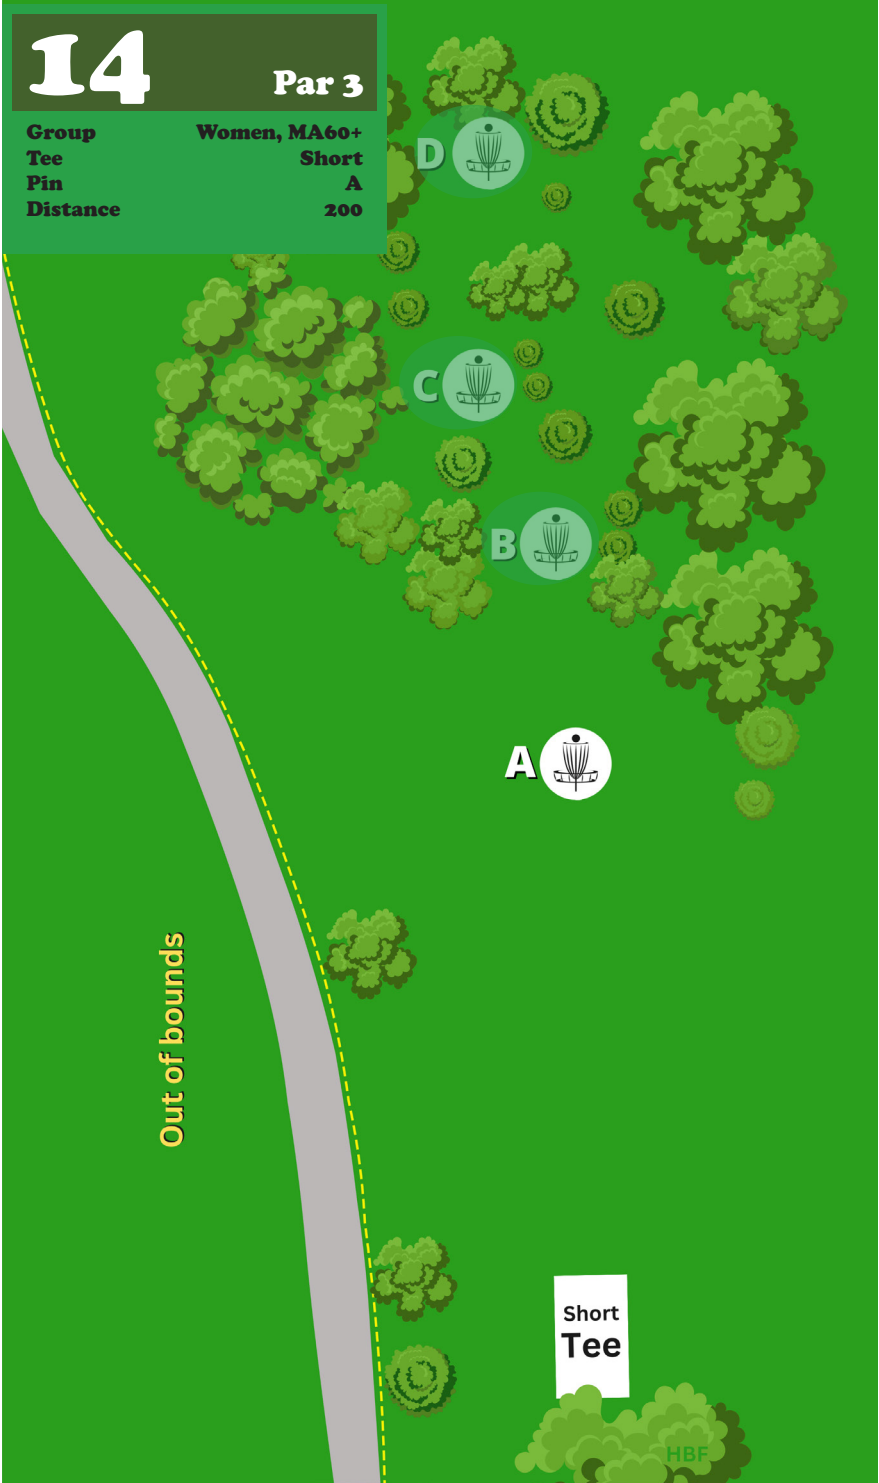

14

Par 3

Group
Tee
Pin
Distance

Women, MA60+
Short
A
200

Out of bounds

A

B

C

D

Short
Tee

HBF