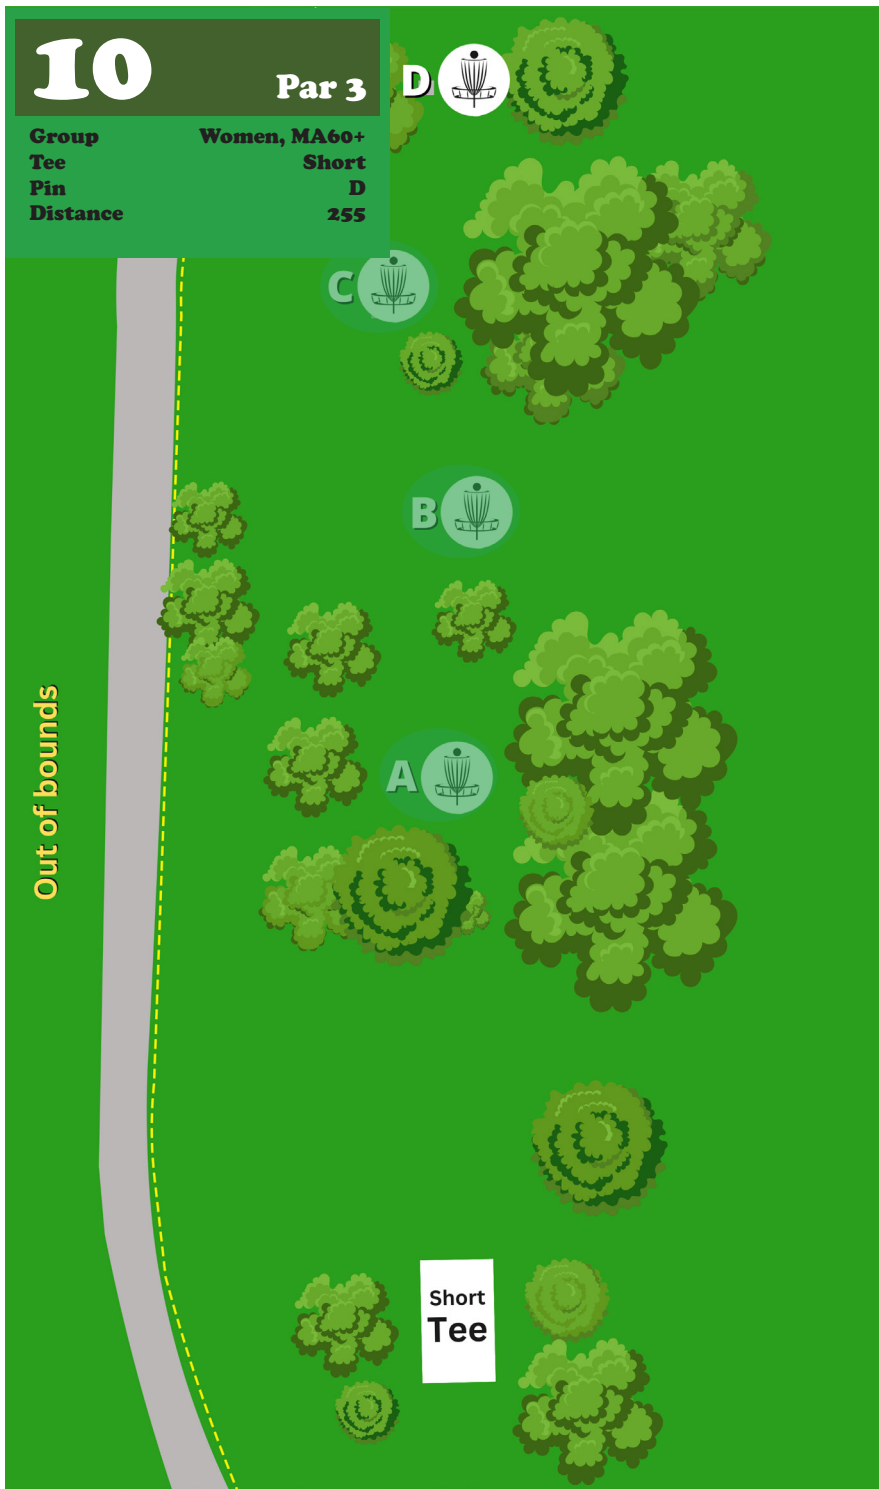

# 10

Par 3

Group  
Tee  
Pin  
Distance

Women, MA60+  
Short  
D  
255

Out of bounds

Short  
Tee