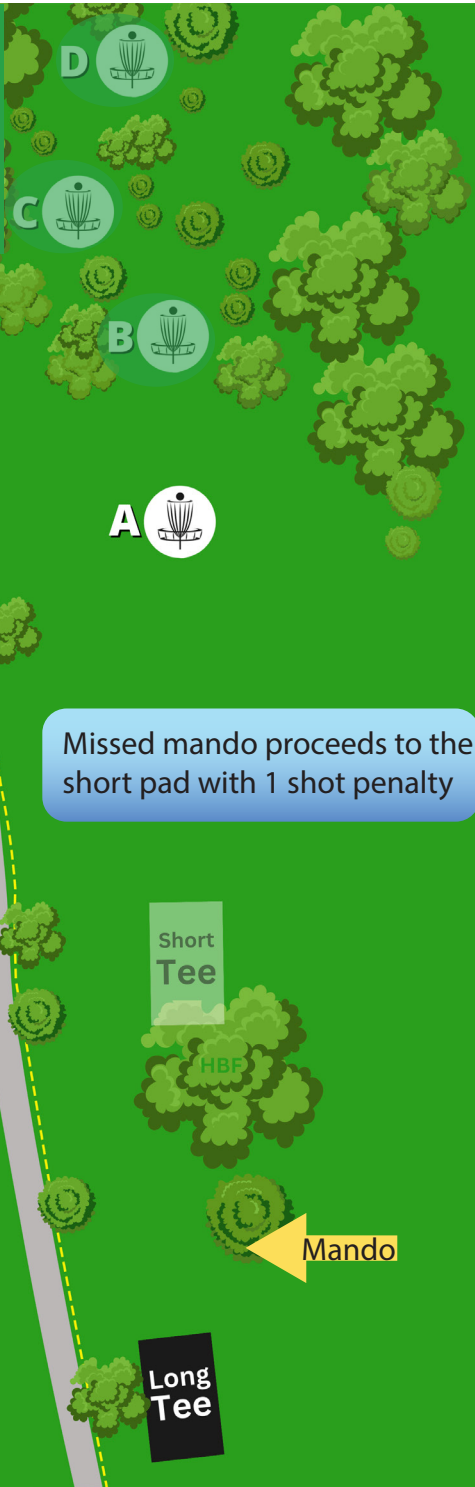

## Par 3

Group	MPO, MA1-MA50
Tee	Long
Pin	A
Distance	387

Out of bounds

Missed mando proceeds to the short pad with 1 shot penalty

Short Tee

HBF

Mando

Long Tee