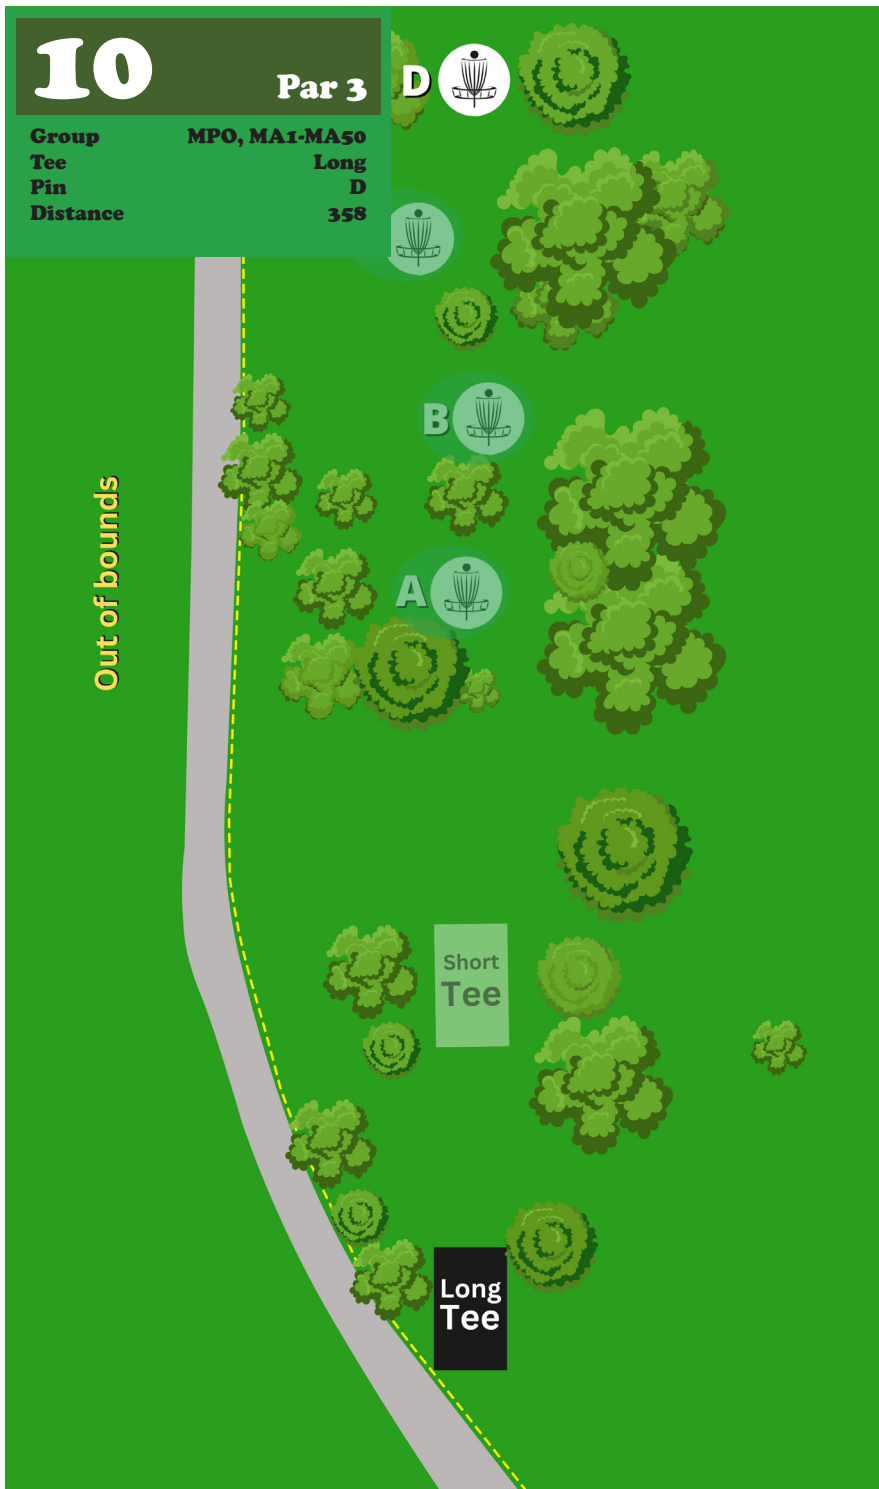

D

Distance

358

B

A

Out of bounds

Short  
Tee

Long  
Tee