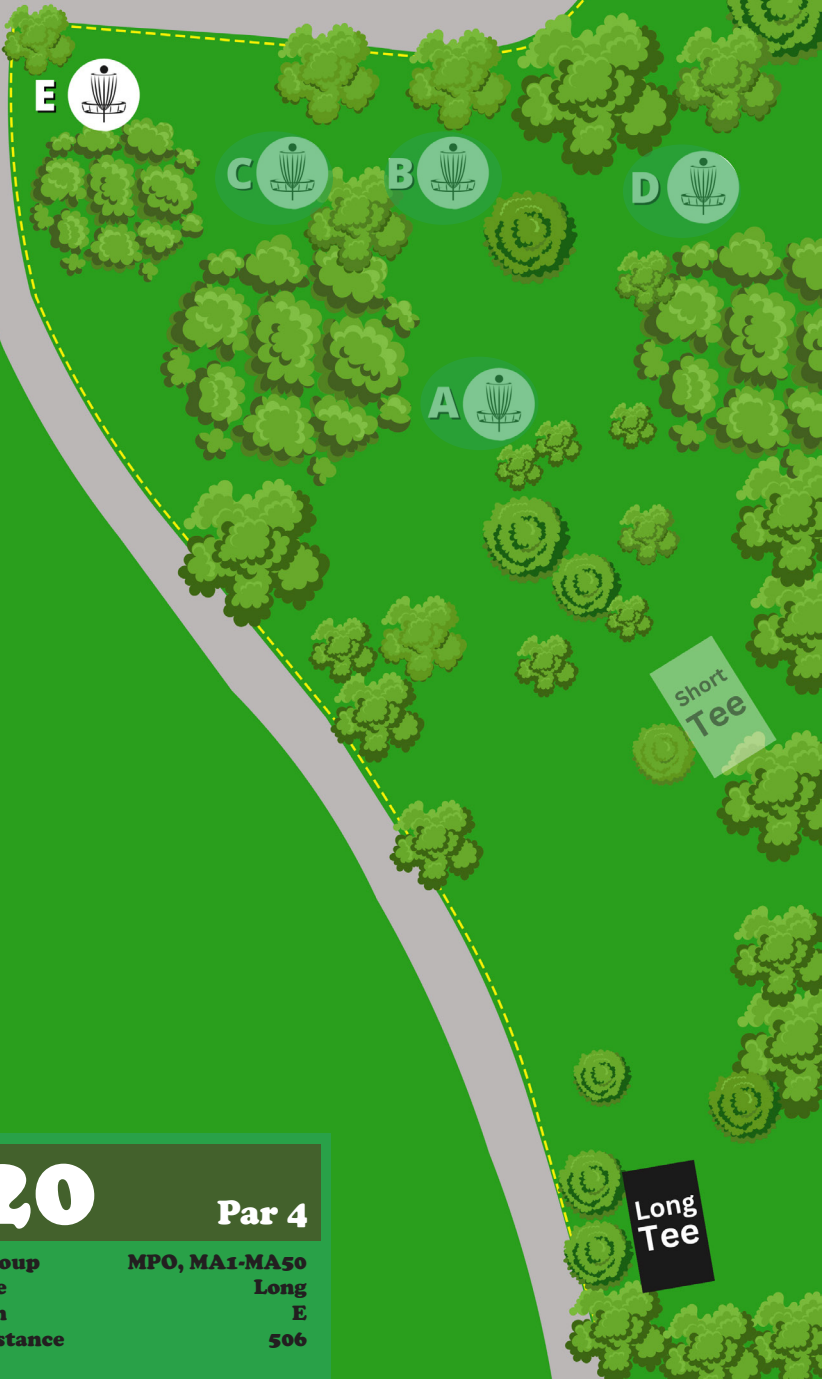

# 19

Par 3

Group  
Tee  
Pin  
Distance

Women, MA60+  
Short  
C  
284

Short  
Tee

Out of bounds

Out of bounds

**20**

**Par 4**

<b>Group</b>	<b>MPO, MA1-MA50</b>
<b>Tee</b>	<b>Long</b>
<b>Pin</b>	<b>E</b>
<b>Distance</b>	<b>506</b>

Out of bounds

E

C

B

D

A