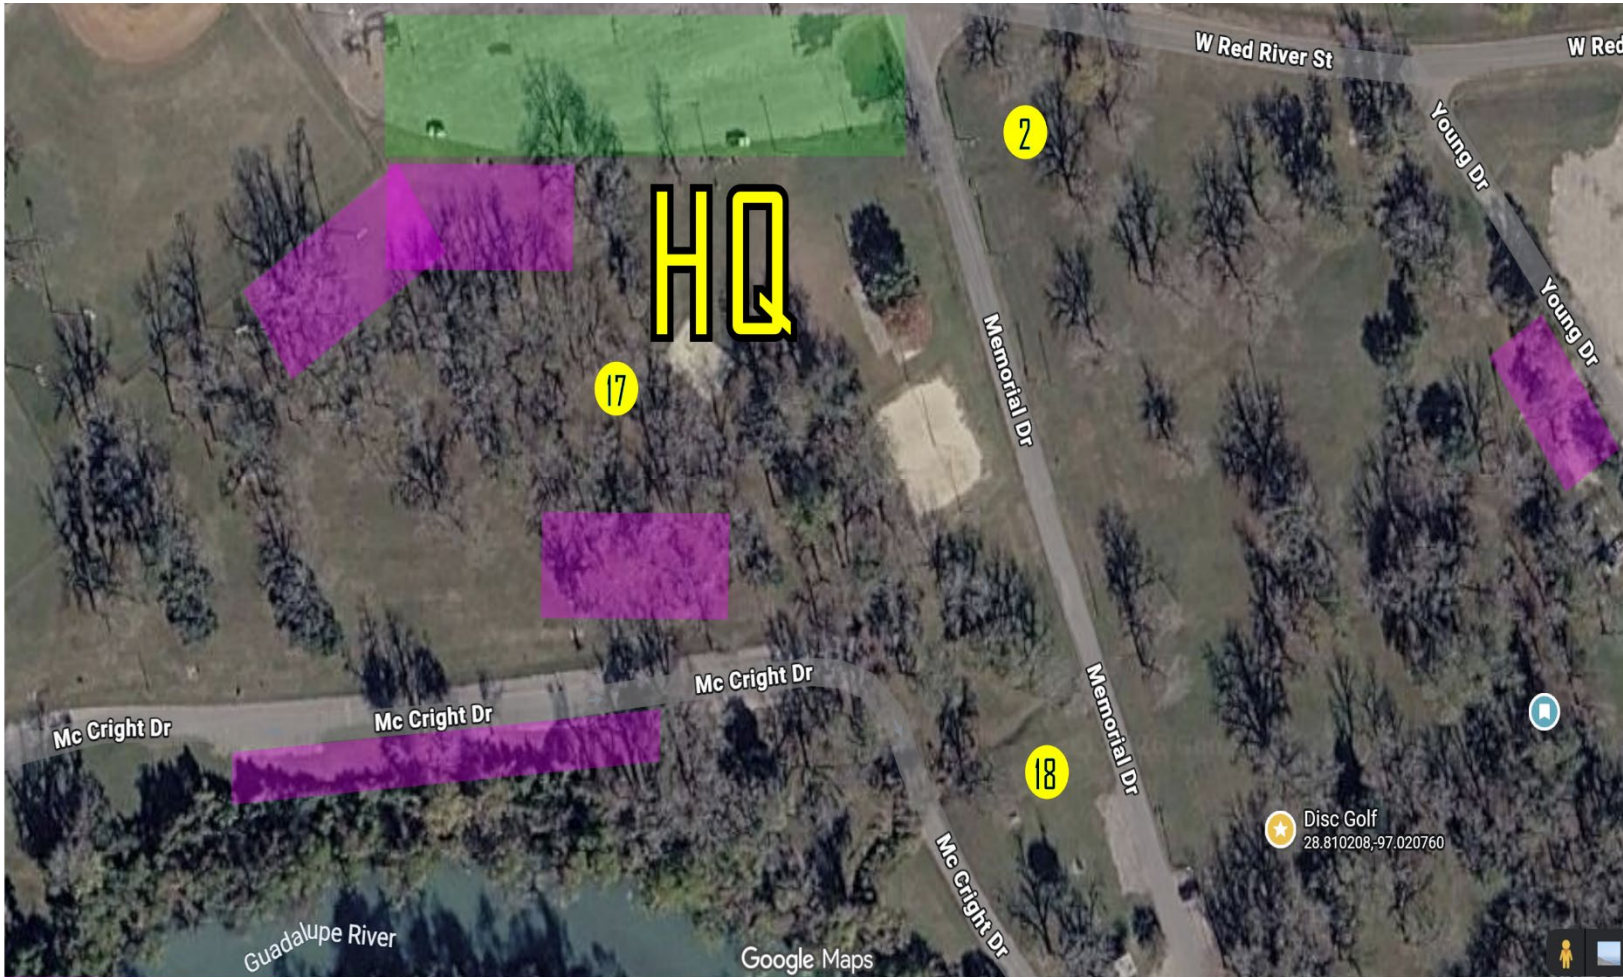

PRIMITVE CAMPING TXSTDGC 2026:

CAMPING

General & RV parking