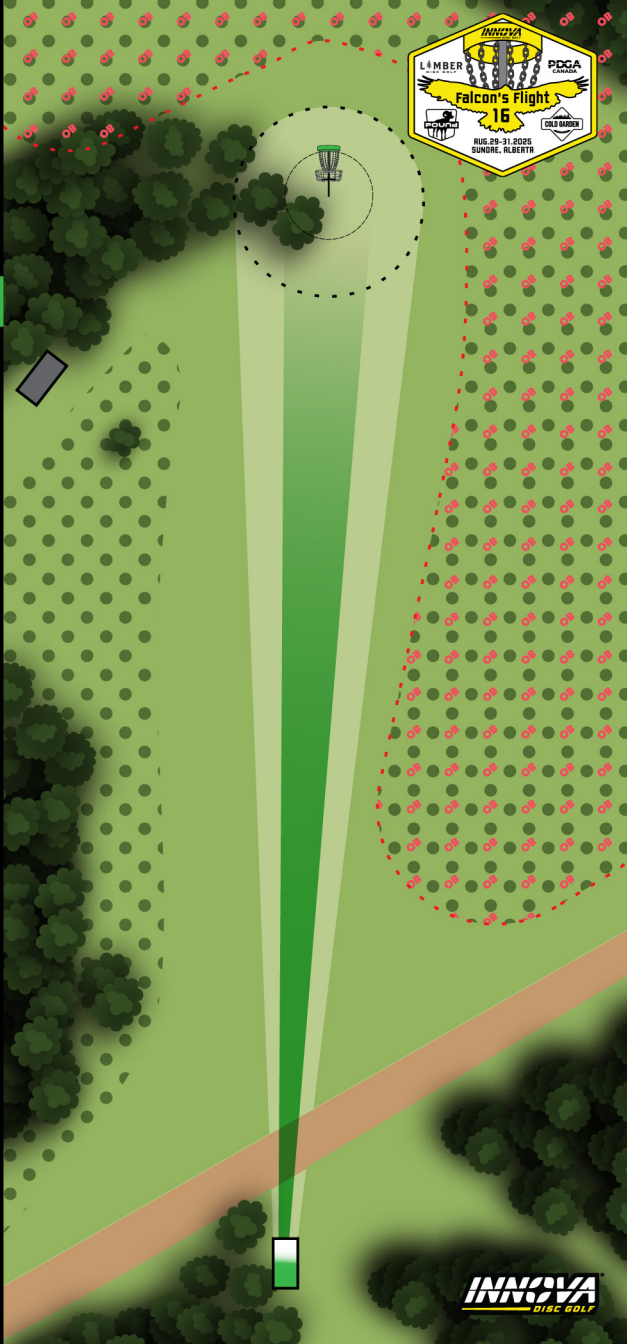

368

FEET

RULES & NOTES

OBs:

-Staked Lines

Point of entry or Previous lie

11

The Rooney's