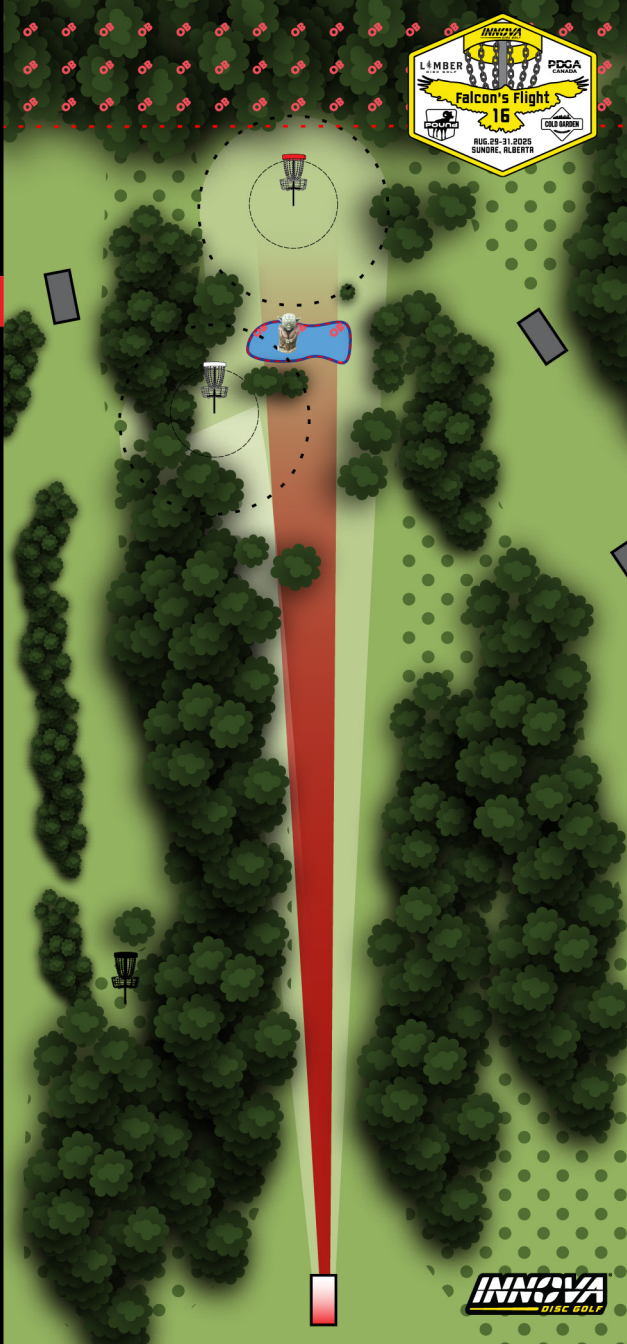

12

Don & Alex Annett

PAR

3

453

362

FEET

RULES & NOTES

OBs:

- Pond
- Barbed Wire Fence

Point of entry or Previous lie

2M Relief from Barbed Wire

INNOVA
DISC GOLF