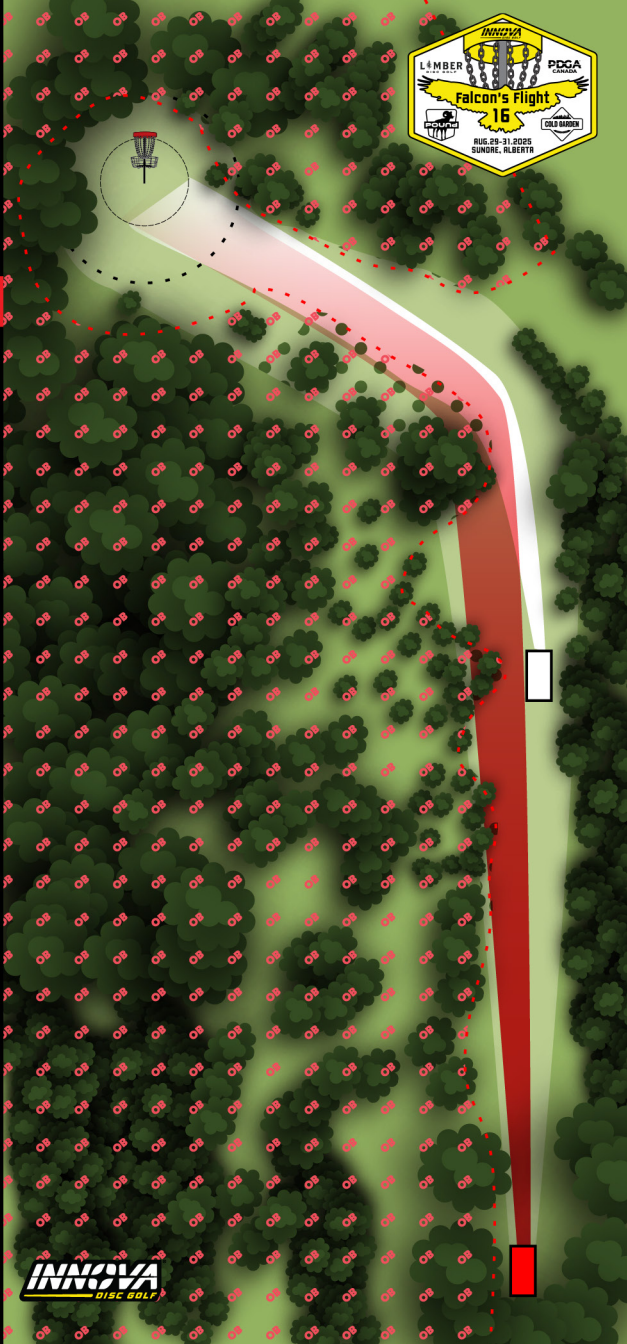

8

Alex Penney

PAR

4

520

303

FEET

RULES & NOTES

OBS:

-Staked Lines

Point of entry or Previous lie

Red Tees:

Proceed to Drop zone, if OB off drive. DZ: White Tee