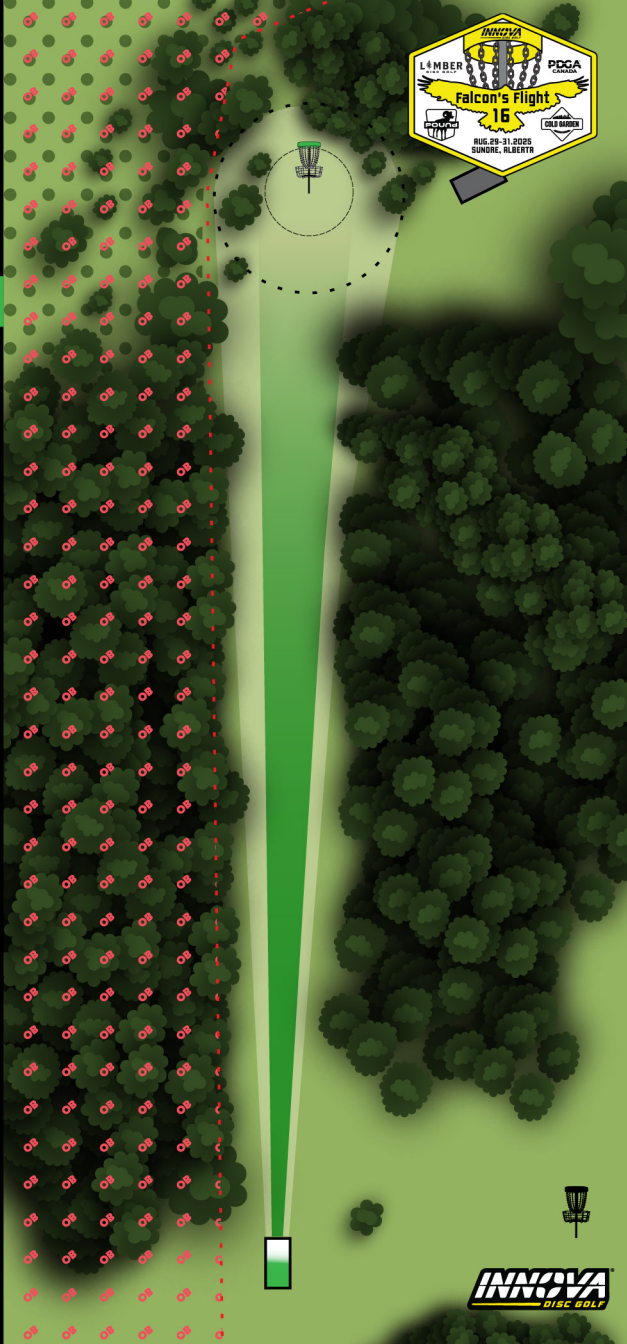

OBs:

-Staked Lines

Proceed to Drop zone, if OB
off drive.

Point of entry or Previous lie

3

Amanda/Rino/Ava/Luka

PAR

3

197

197

FEET

RULES & NOTES

OBs:
-Barbed Wire Fence
Point of Entry or Previous Lie

INNOVA
DISC GOLF

4

Jon & Jackson Pease