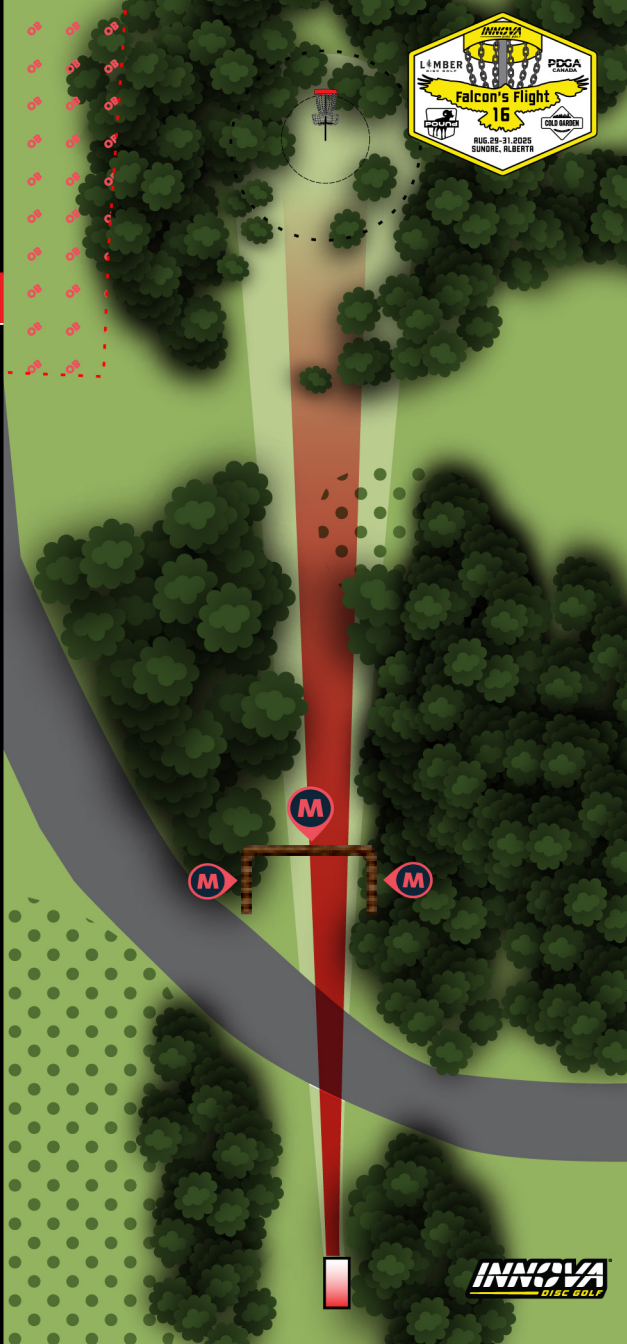

FEET

RULES & NOTES

OBs:

-Triple Mando

RETEE for Missed Mando.

-Staked Lines

Point of Entry or Previous Lie

INNOVA
DISC GOLF