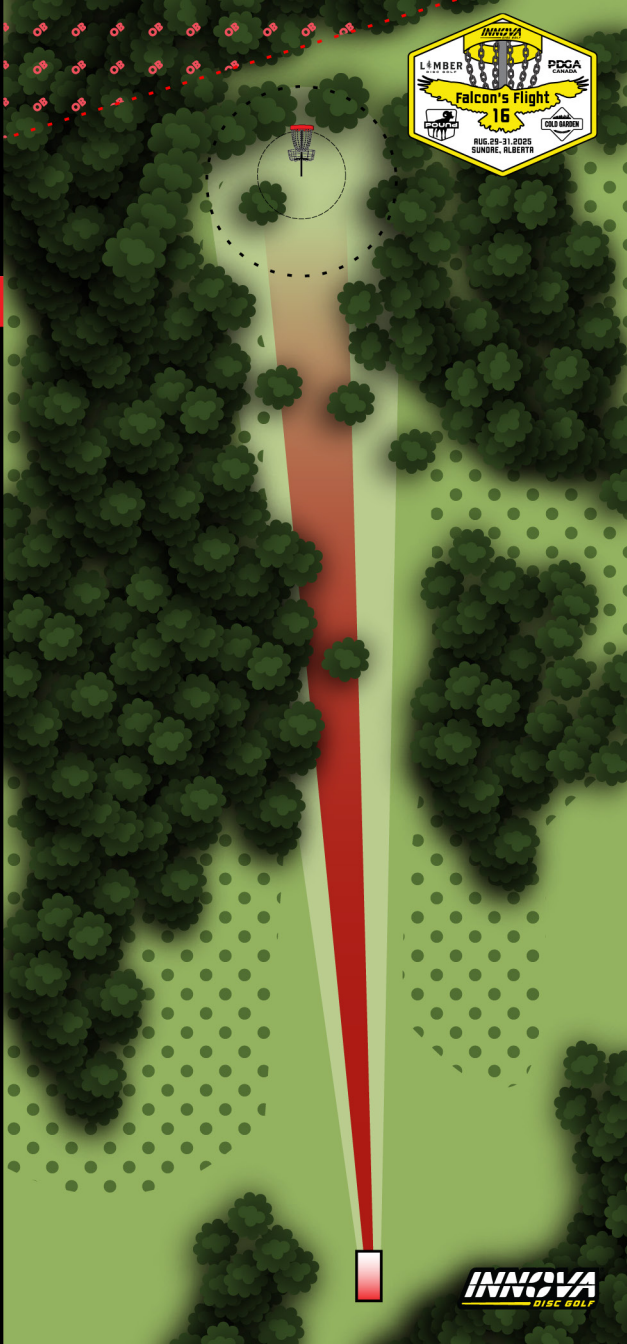

- Barbed Wire Fence

Point of Entry or Previous lie

2M Relief from Barbed Wire

INNOVA
DISC GOLF

15

Pete Rioux

PAR

3