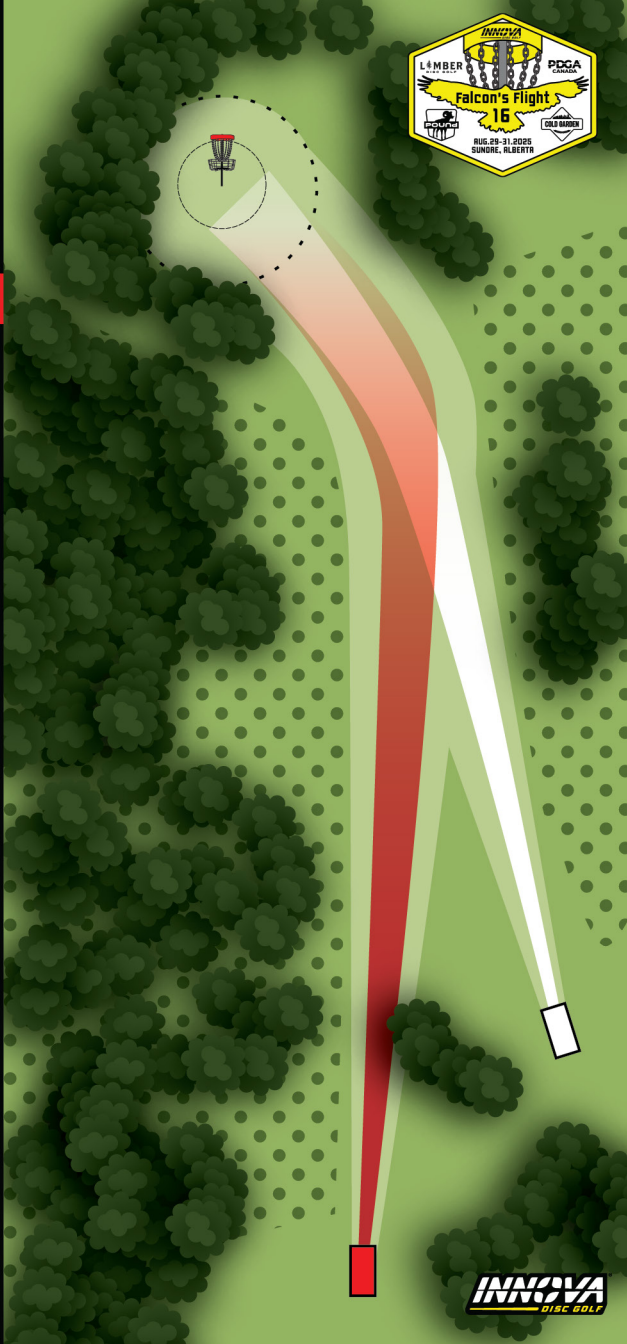

4

CDGC

PAR

3

294

190

FEET

RULES & NOTES

None