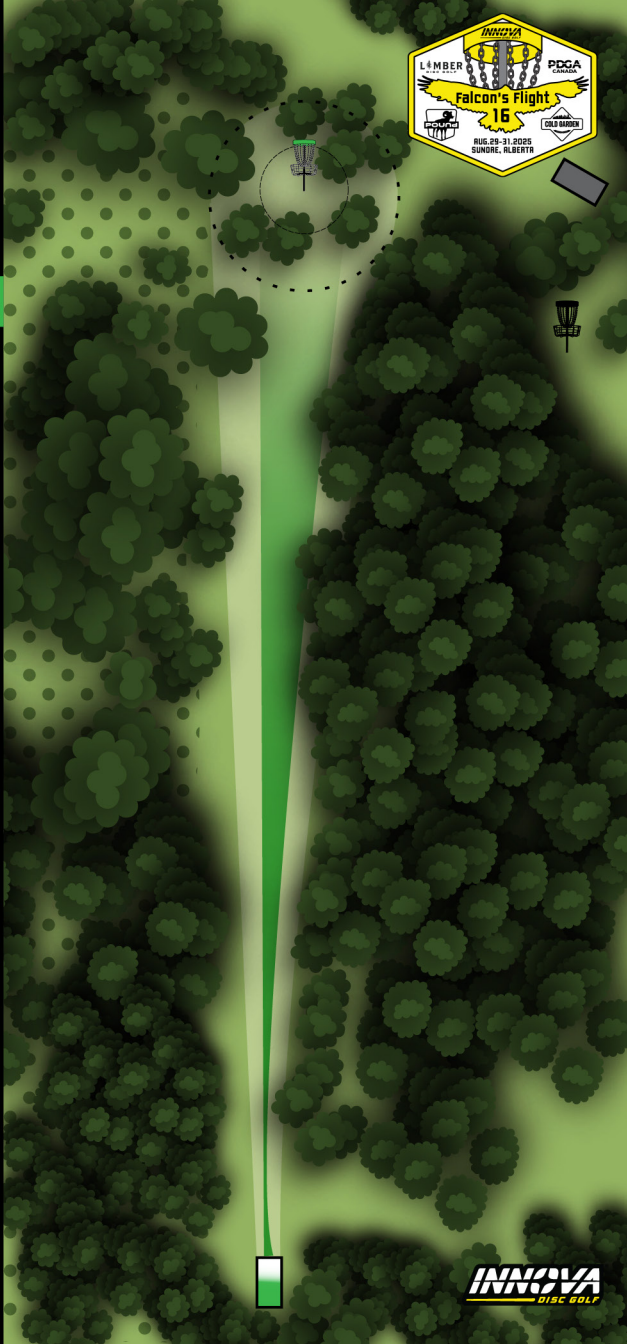

8

Will Plowman

PAR

3

275

275

FEET

RULES & NOTES

None

INNOVA
DISC GOLF