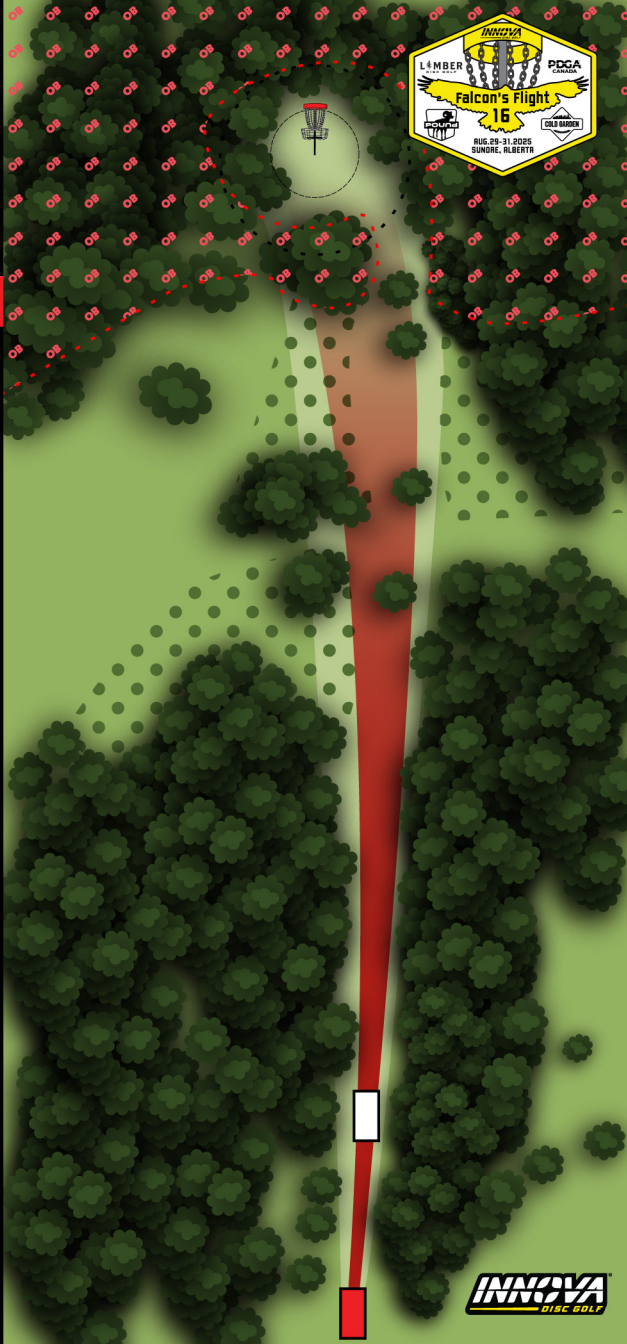

13

Sean McInnes

PAR

5

599

489

FEET

RULES & NOTES

OBs:

-Staked Lines

Point of Entry or Previous lie

INNOVA
DISC GOLF