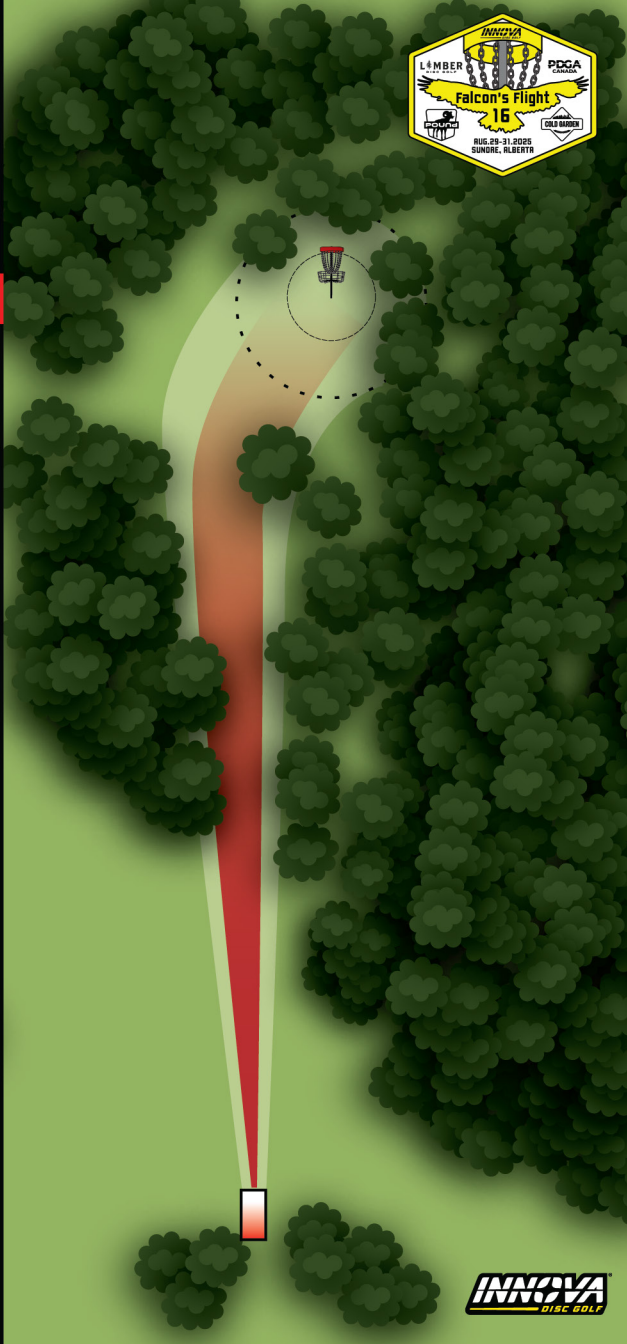

5

Don Seager

PAR

3

224

224

FEET

RULES & NOTES

None

INNOVA
DISC GOLF