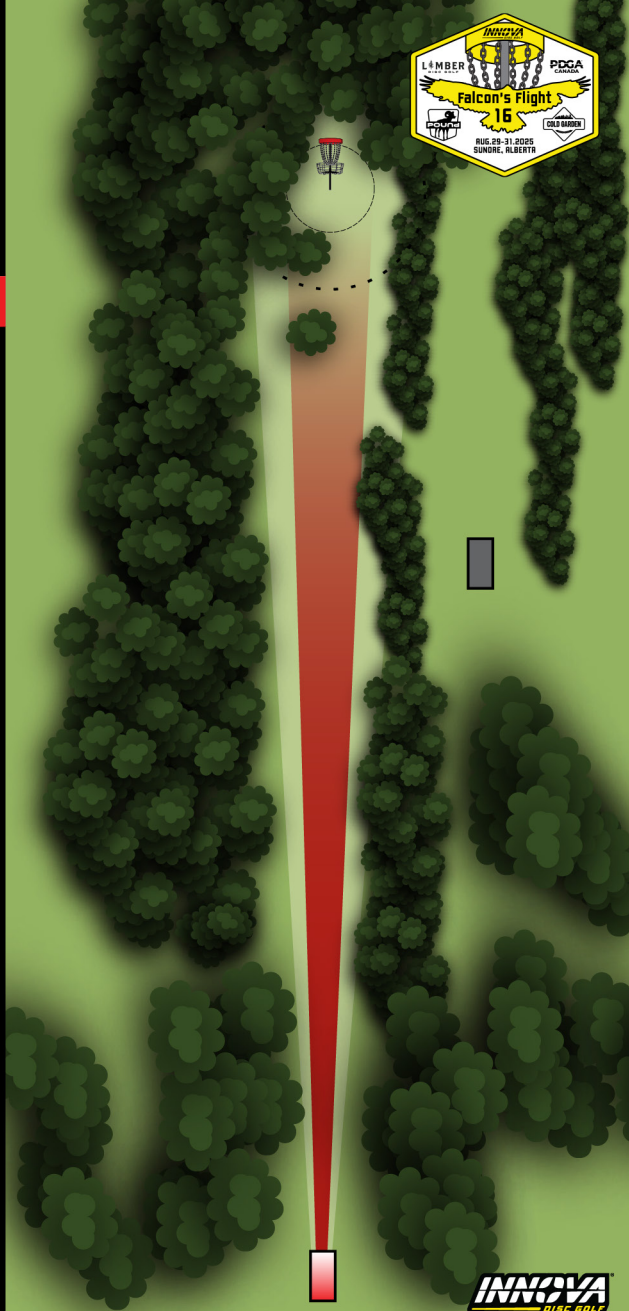

10

The Page's

PAR

3

332

332

FEET

RULES & NOTES

None

INNOVA
DISC GOLF