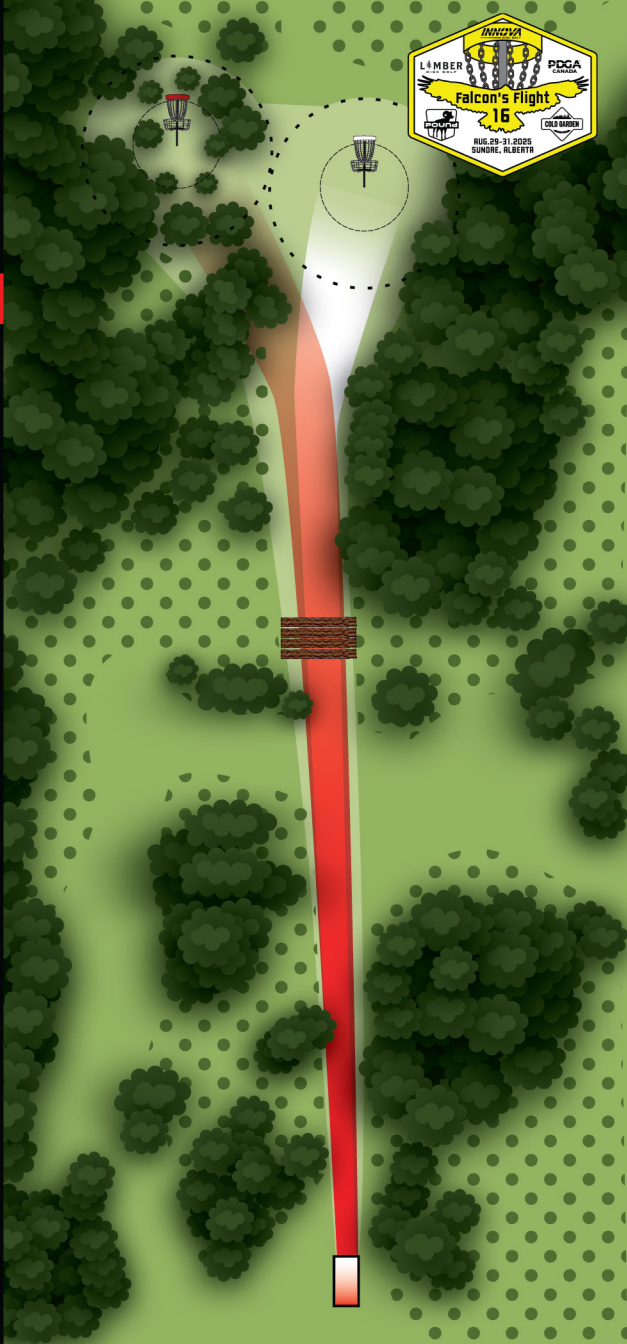

3

Kevin Rutt

PAR

4

569

501

FEET

RULES & NOTES

None