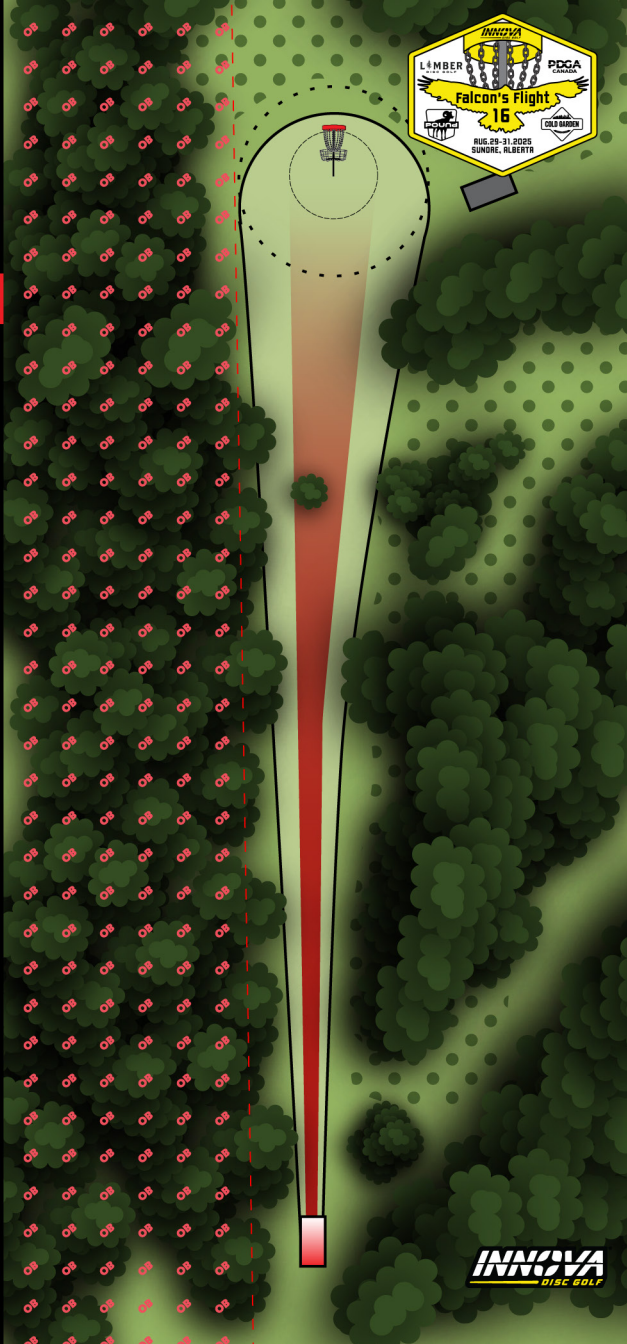

245

FEET

RULES & NOTES

OBs:

-Barbed Wire Fence.

-Log wall / Staked line

Point of Entry or Previous Lie

2M Relief from Barbed Wire

3

244

244

FEET

RULES & NOTES

OBS:

- Barbed Wire Fence

Point of entry or Previous lie
2M Relief from Barbed Wire