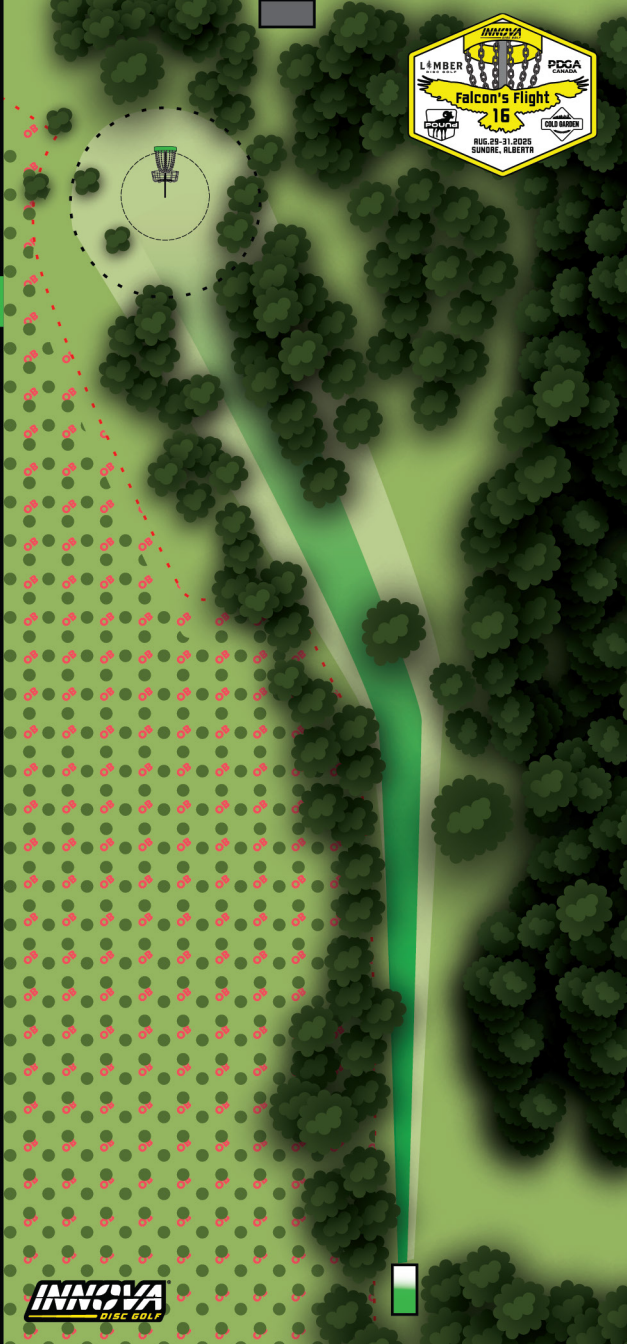

3

260

260

FEET

RULES & NOTES

OBs:

-Staked Lines

Point of entry or Previous lie