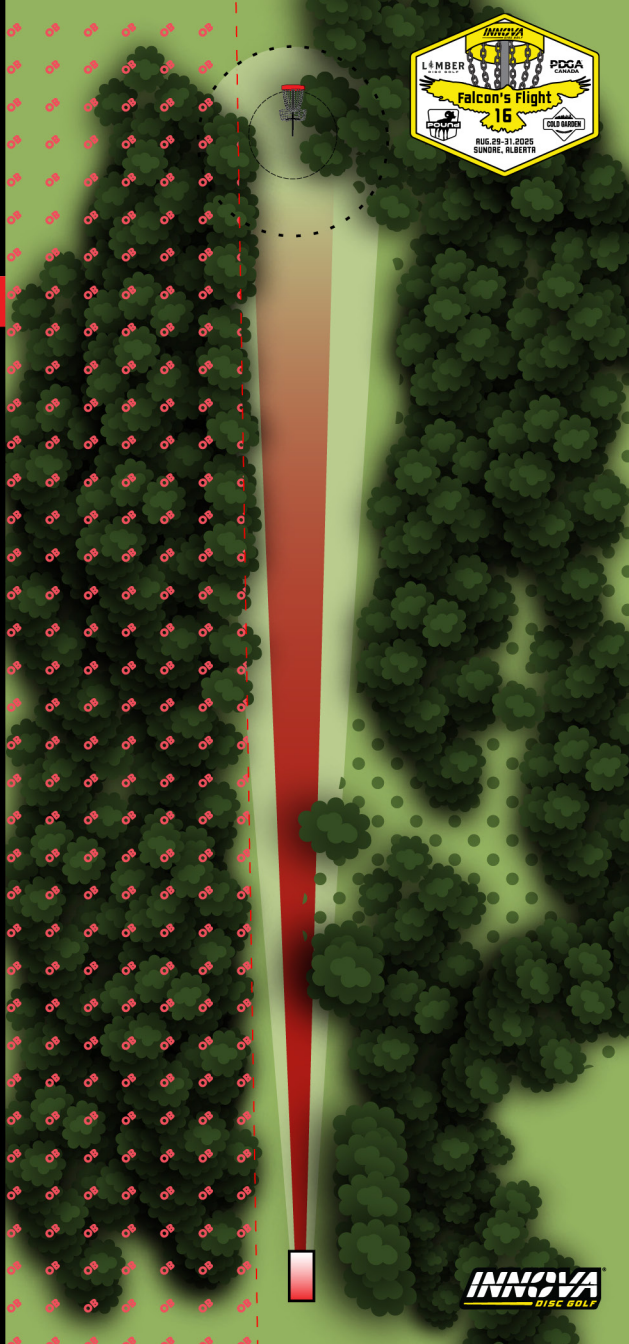

299

299

FEET

RULES & NOTES

OBs:

- Barbed Wire Fence

Point of Entry or Previous lie

2M Relief from Barbed Wire