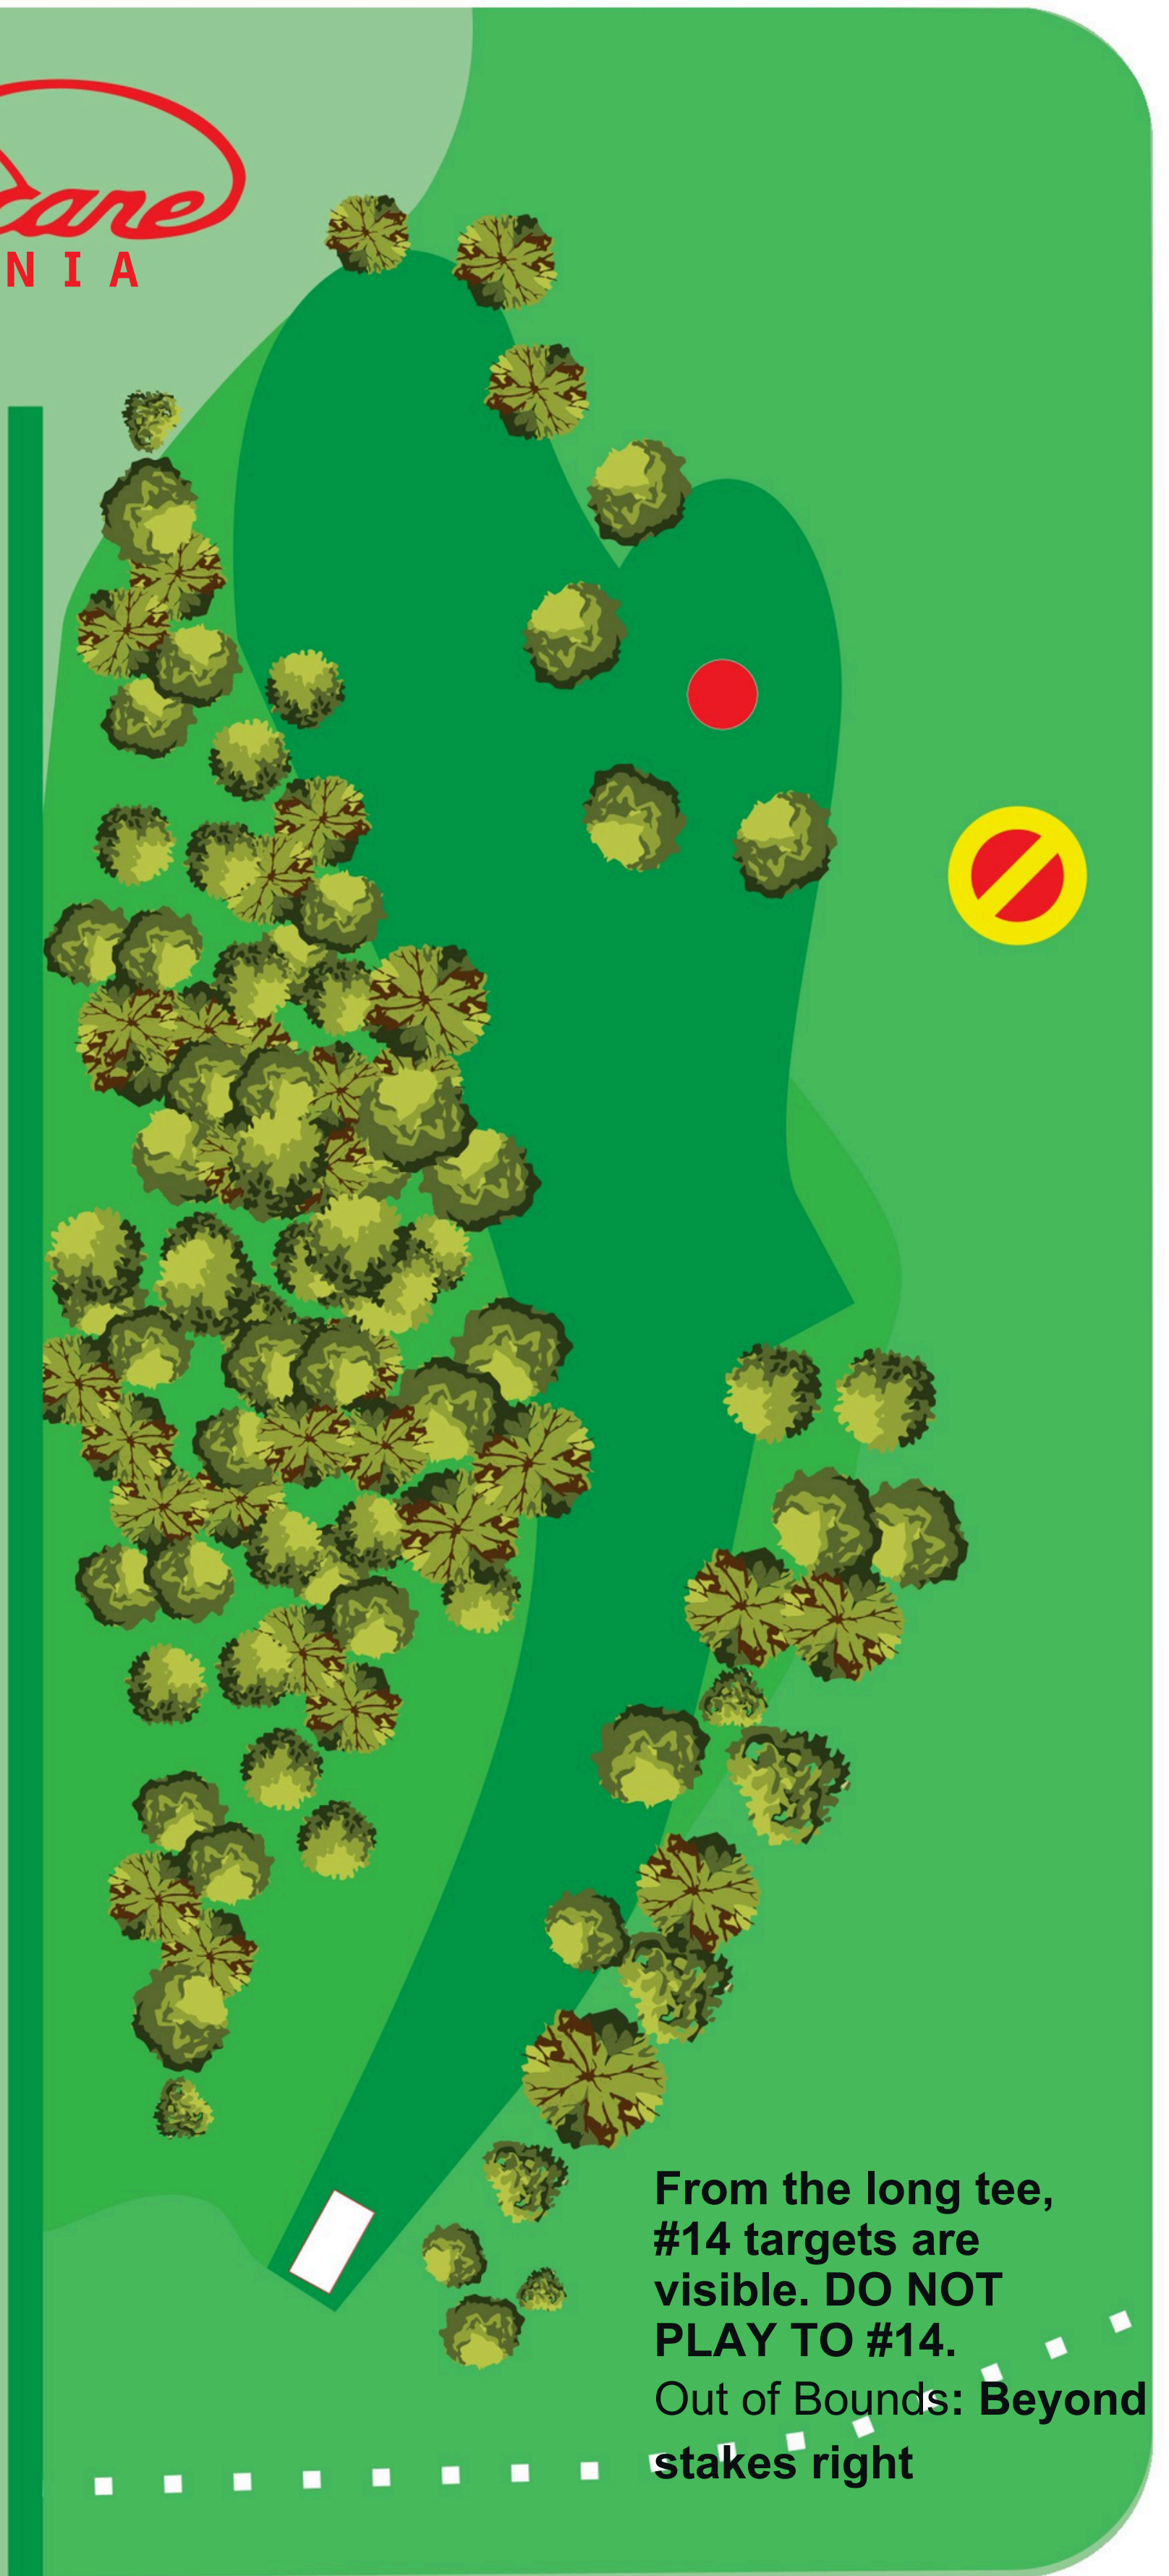

**Par 4**

**White Tee**

**White Basket**

Out of Bounds

Out of Bounds

Out of Bounds

Out of Bounds

Out of Bounds:  
Beyond stakes  
left, right and  
long

**Hole 5**

**428 ft**

**Par 3**

**White Tee**

**White Basket**

**Out of Bounds:  
Beyond stakes  
long and left**

**Hole 6**

**570 ft**

**Par 4**

**White Tee**

**White Basket**

**Mando Left: If missed, Proceed to DZ**

**Out of Bounds: Beyond stakes left**

**Hole 7**

**308 ft**

**Par 3**

**White Tee**

**Red Basket**

From the long tee,  
#14 targets are  
visible. **DO NOT  
PLAY TO #14.**  
Out of Bounds: **Beyond  
stakes right**

**Hole 8**

**658 ft**

**Par 5**

**White Tee**

**White Basket**