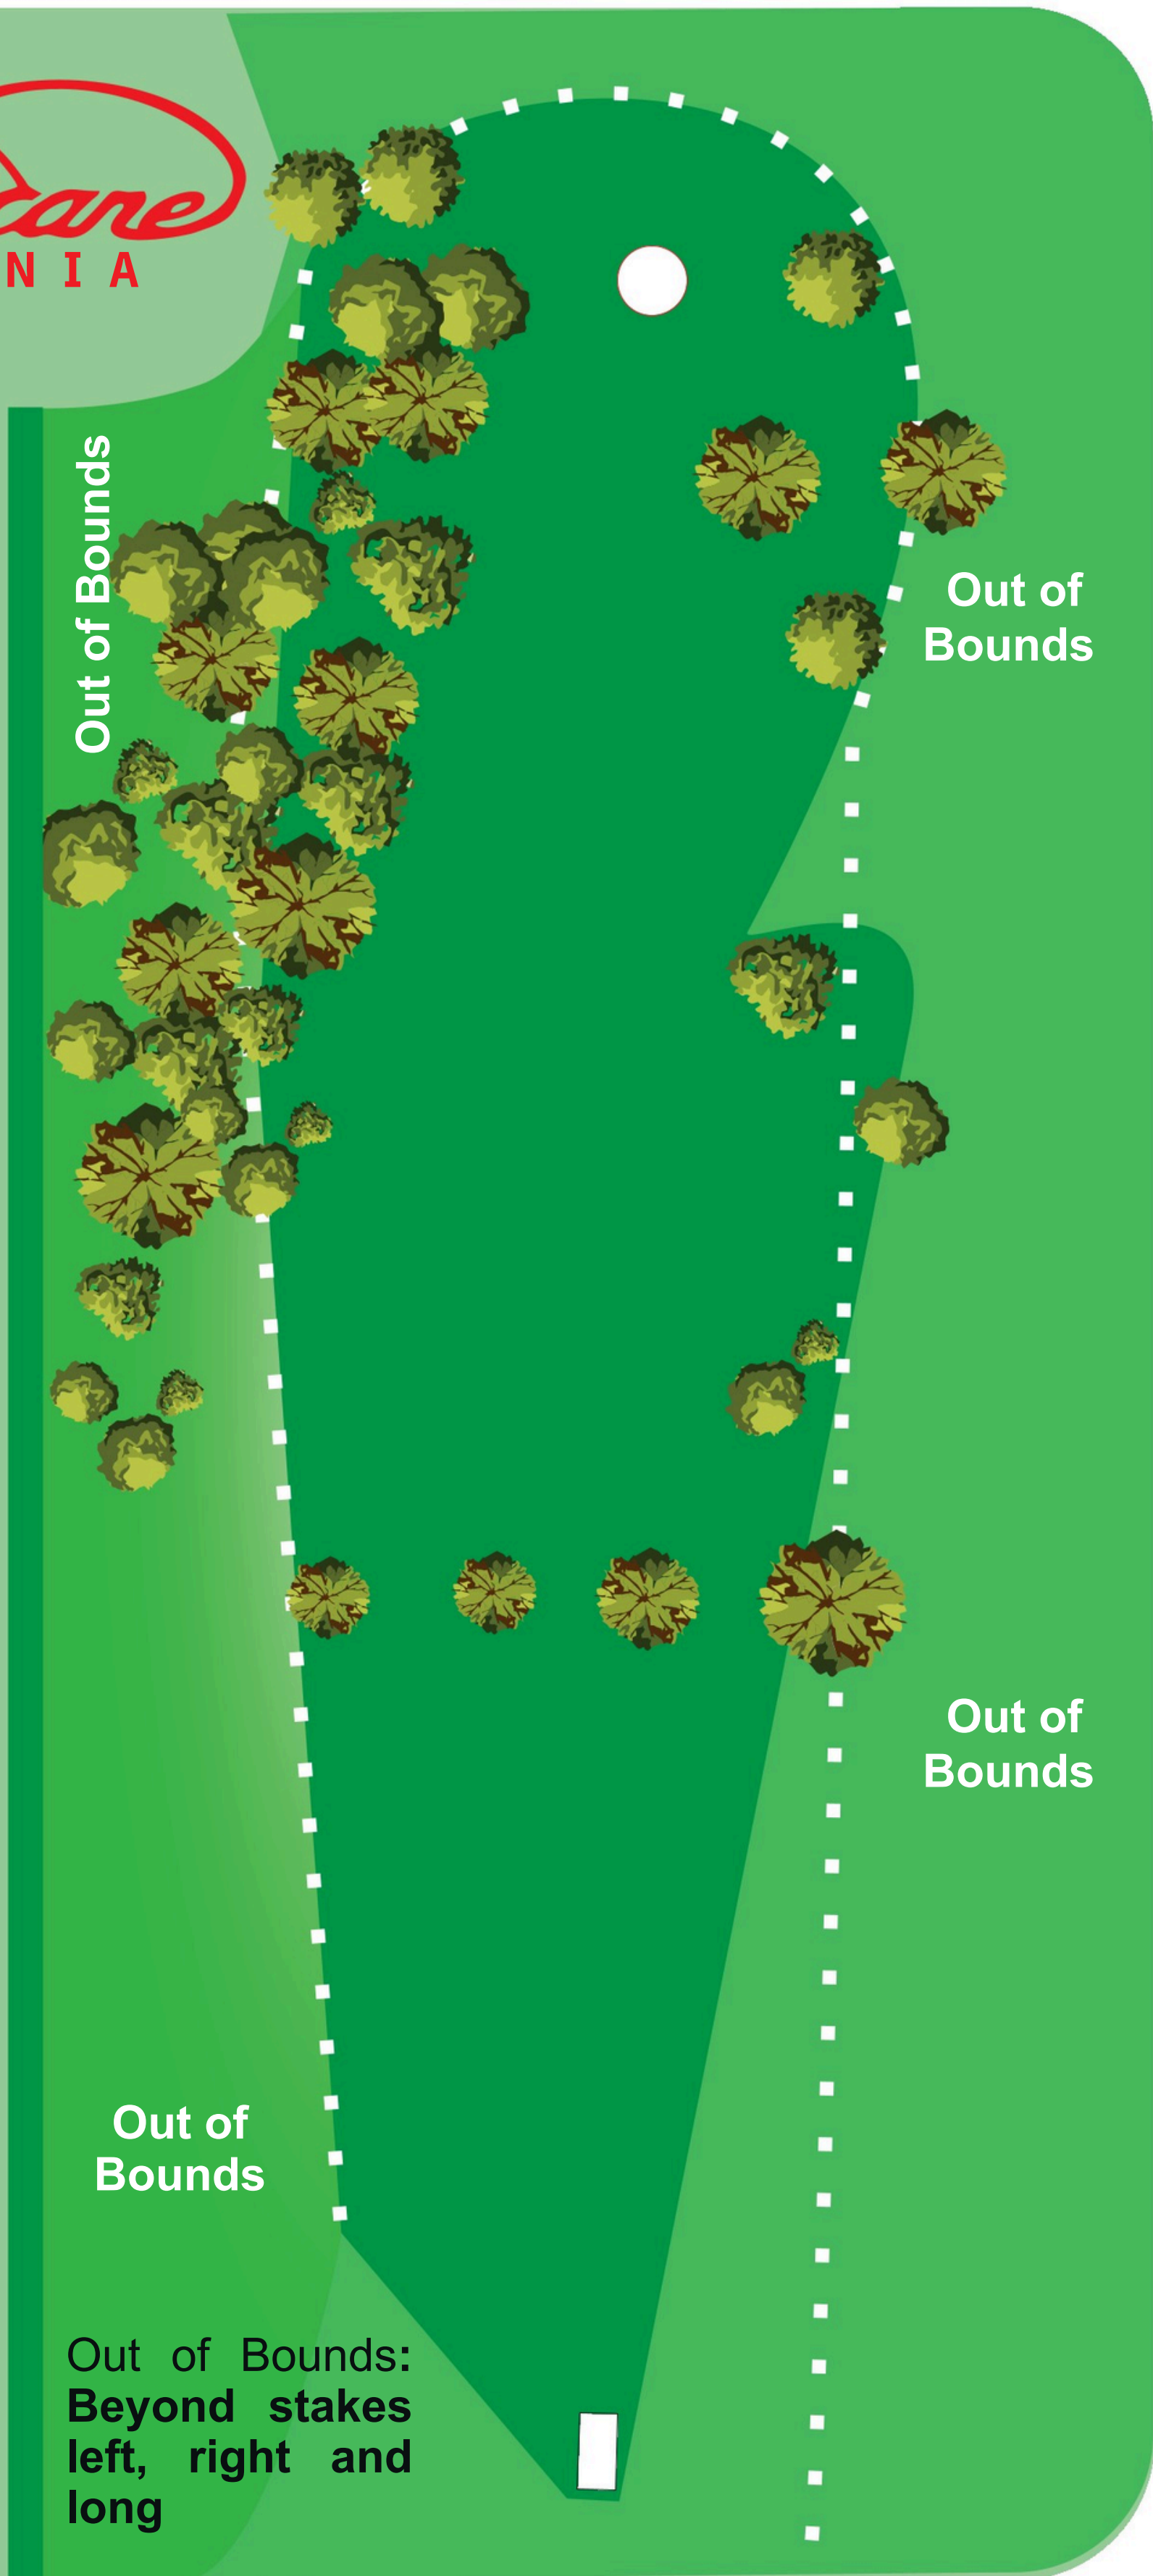

**Hole 2**

**403 ft**

**Par 3**

**White Tee**

**White Basket**

Out of Bounds:  
Beyond stakes in  
creek

**Hole 3**

**344 ft**

**Par 3**

**White Tee**

**White Basket**

Out of Bounds

Out of Bounds

Out of Bounds:  
Beyond stakes  
left

**Hole 4**

**600 ft**

**Par 4**

**White Tee**

**White Basket**

Out of Bounds

Out of Bounds

Out of Bounds

Out of Bounds

Out of Bounds:  
Beyond stakes  
left, right and  
long

**Hole 5**

**428 ft**

**Par 3**

**White Tee**

**White Basket**

**Out of Bounds:  
Beyond stakes  
long and left**

**Hole 6**

**570 ft**