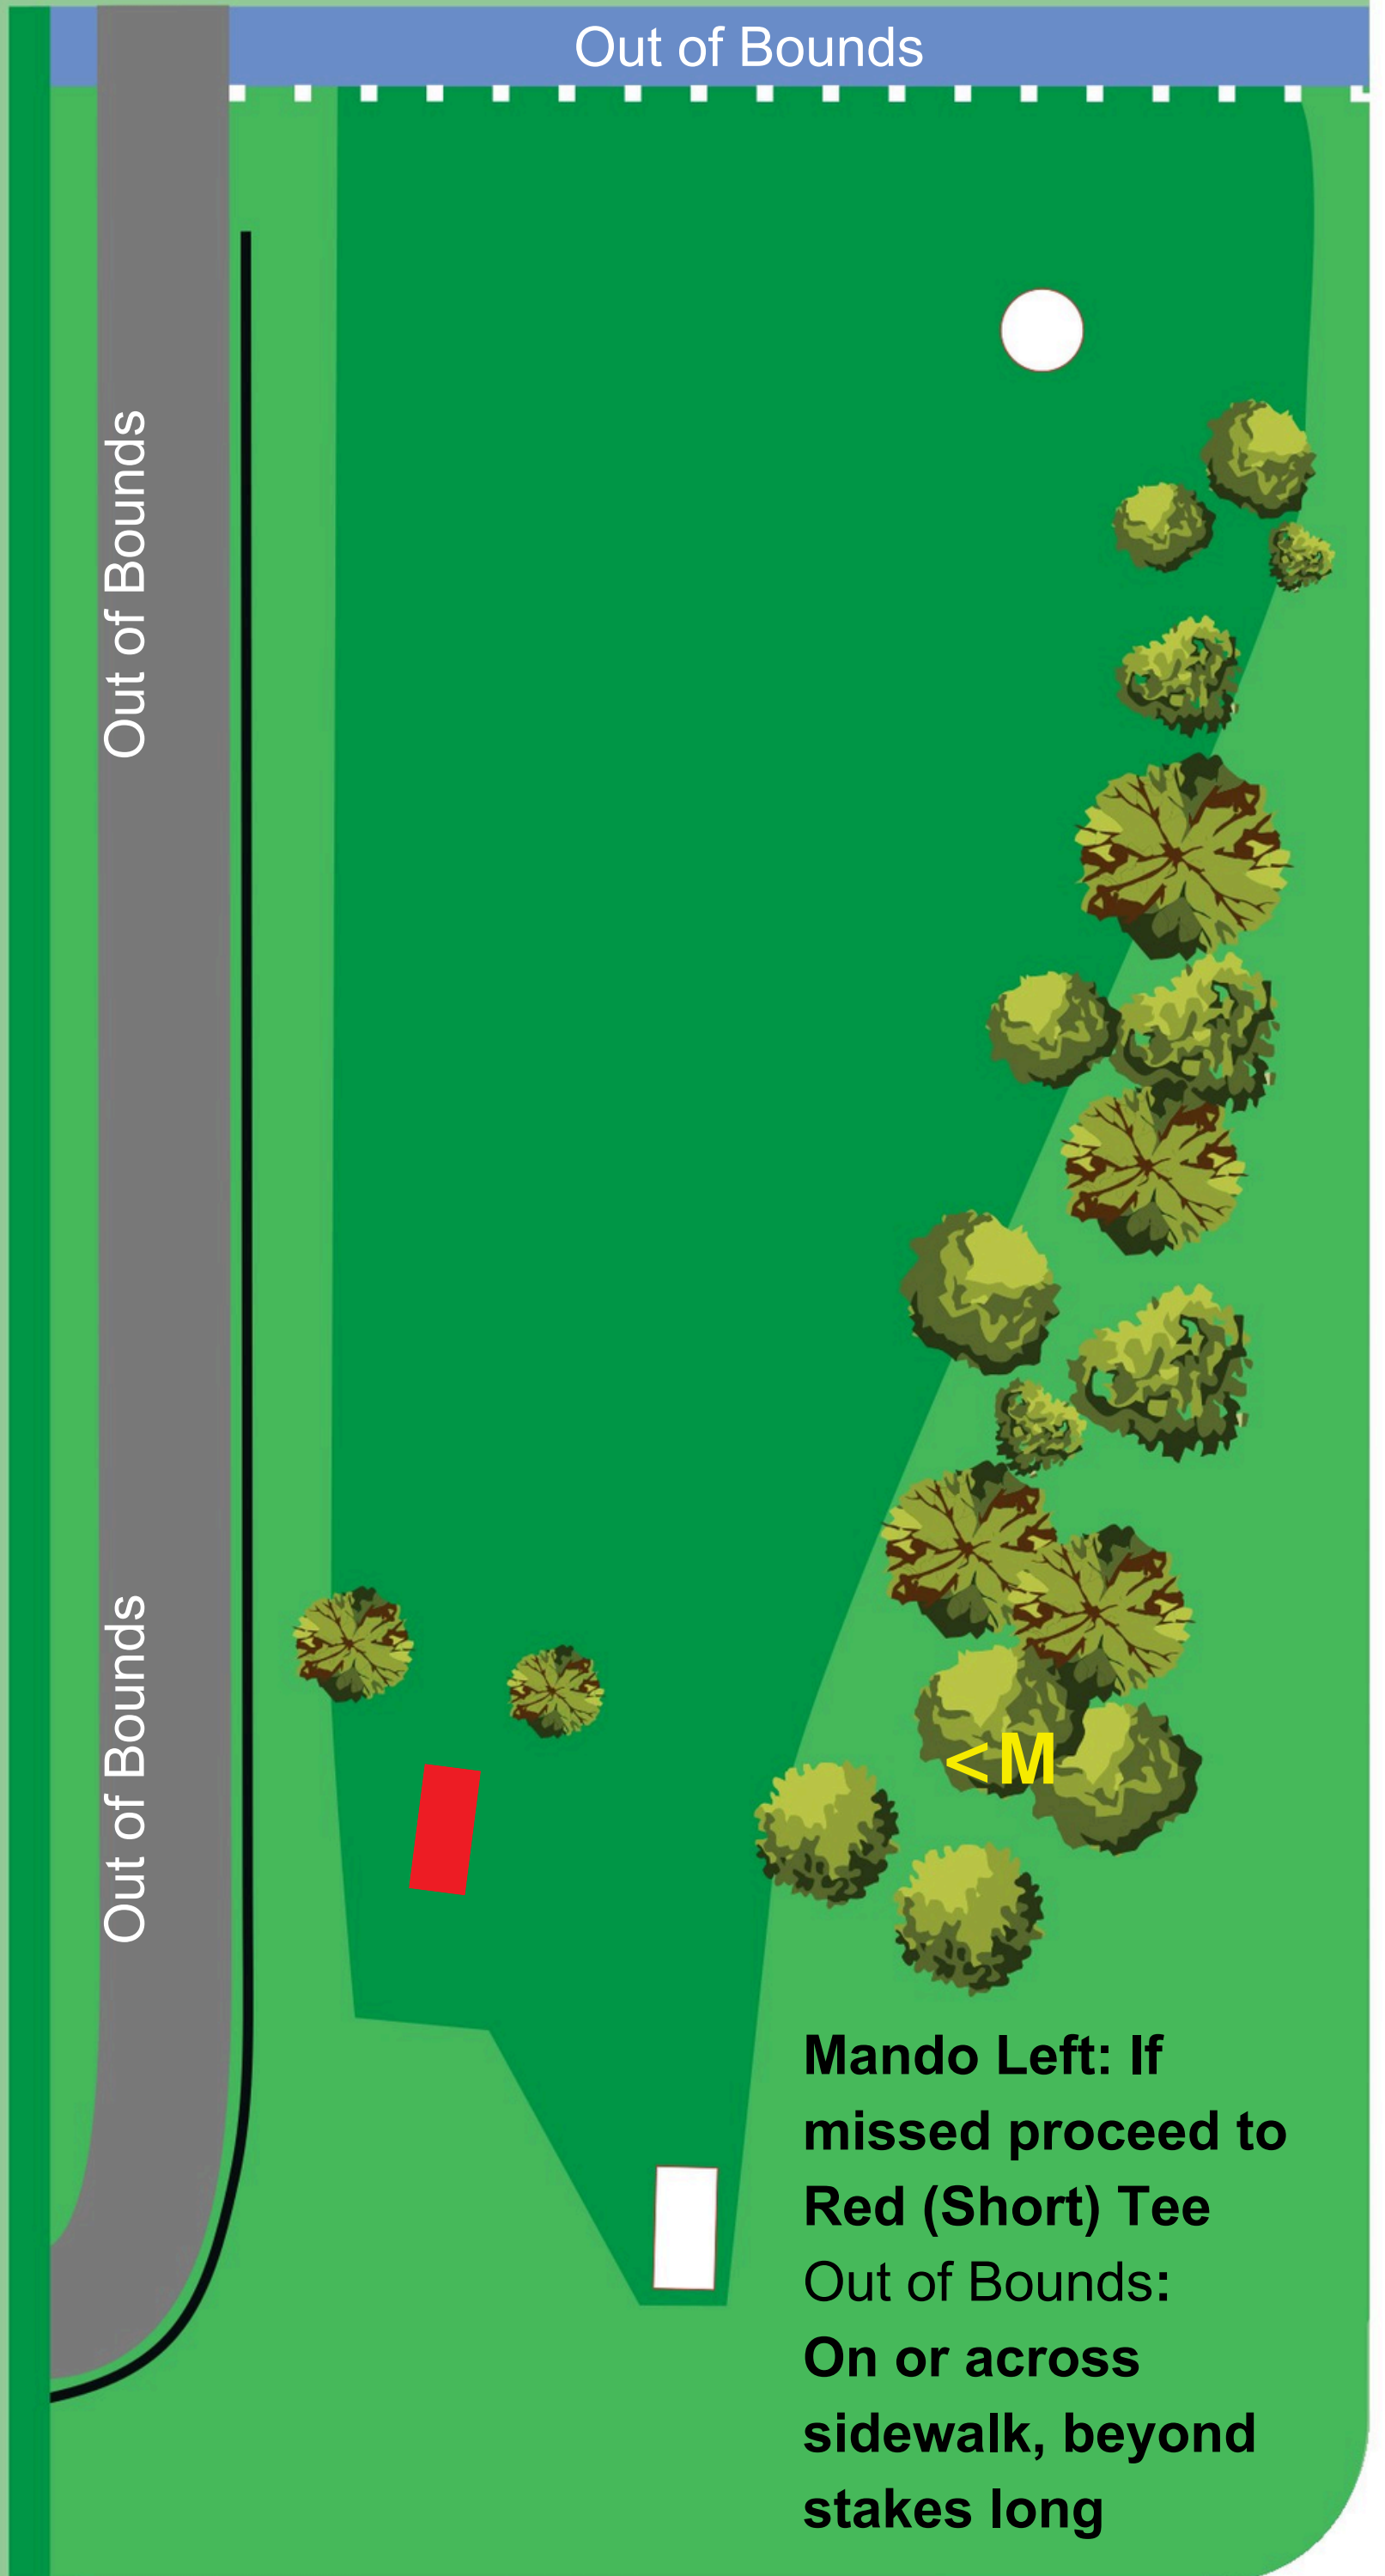

**404 ft**

**Par 3**

**Red Tee**

**White Basket**

Out of Bounds

Out of Bounds

Out of Bounds: On or  
across sidewalk, and  
beyond stakes far  
right

**Hole 17**

**420 ft**

**Par 3**

**White Tee**

**White Basket**

Out of Bounds

M > DZ < M

**Double Mando:** If missed proceed to DZ (located just past the Mandos)  
**Out of Bounds:** sidewalk/parking lot, and beyond stakes right (short of Mando only) the player has the option to play OB last in bounds or from the Red (Short) Tee

Out of Bounds

Out of Bounds

# Hole 18

318 ft

Par 3

White Tee

White Basket

**Mando Left:** If missed proceed to Red (Short) Tee  
**Out of Bounds:** On or across sidewalk, beyond stakes long