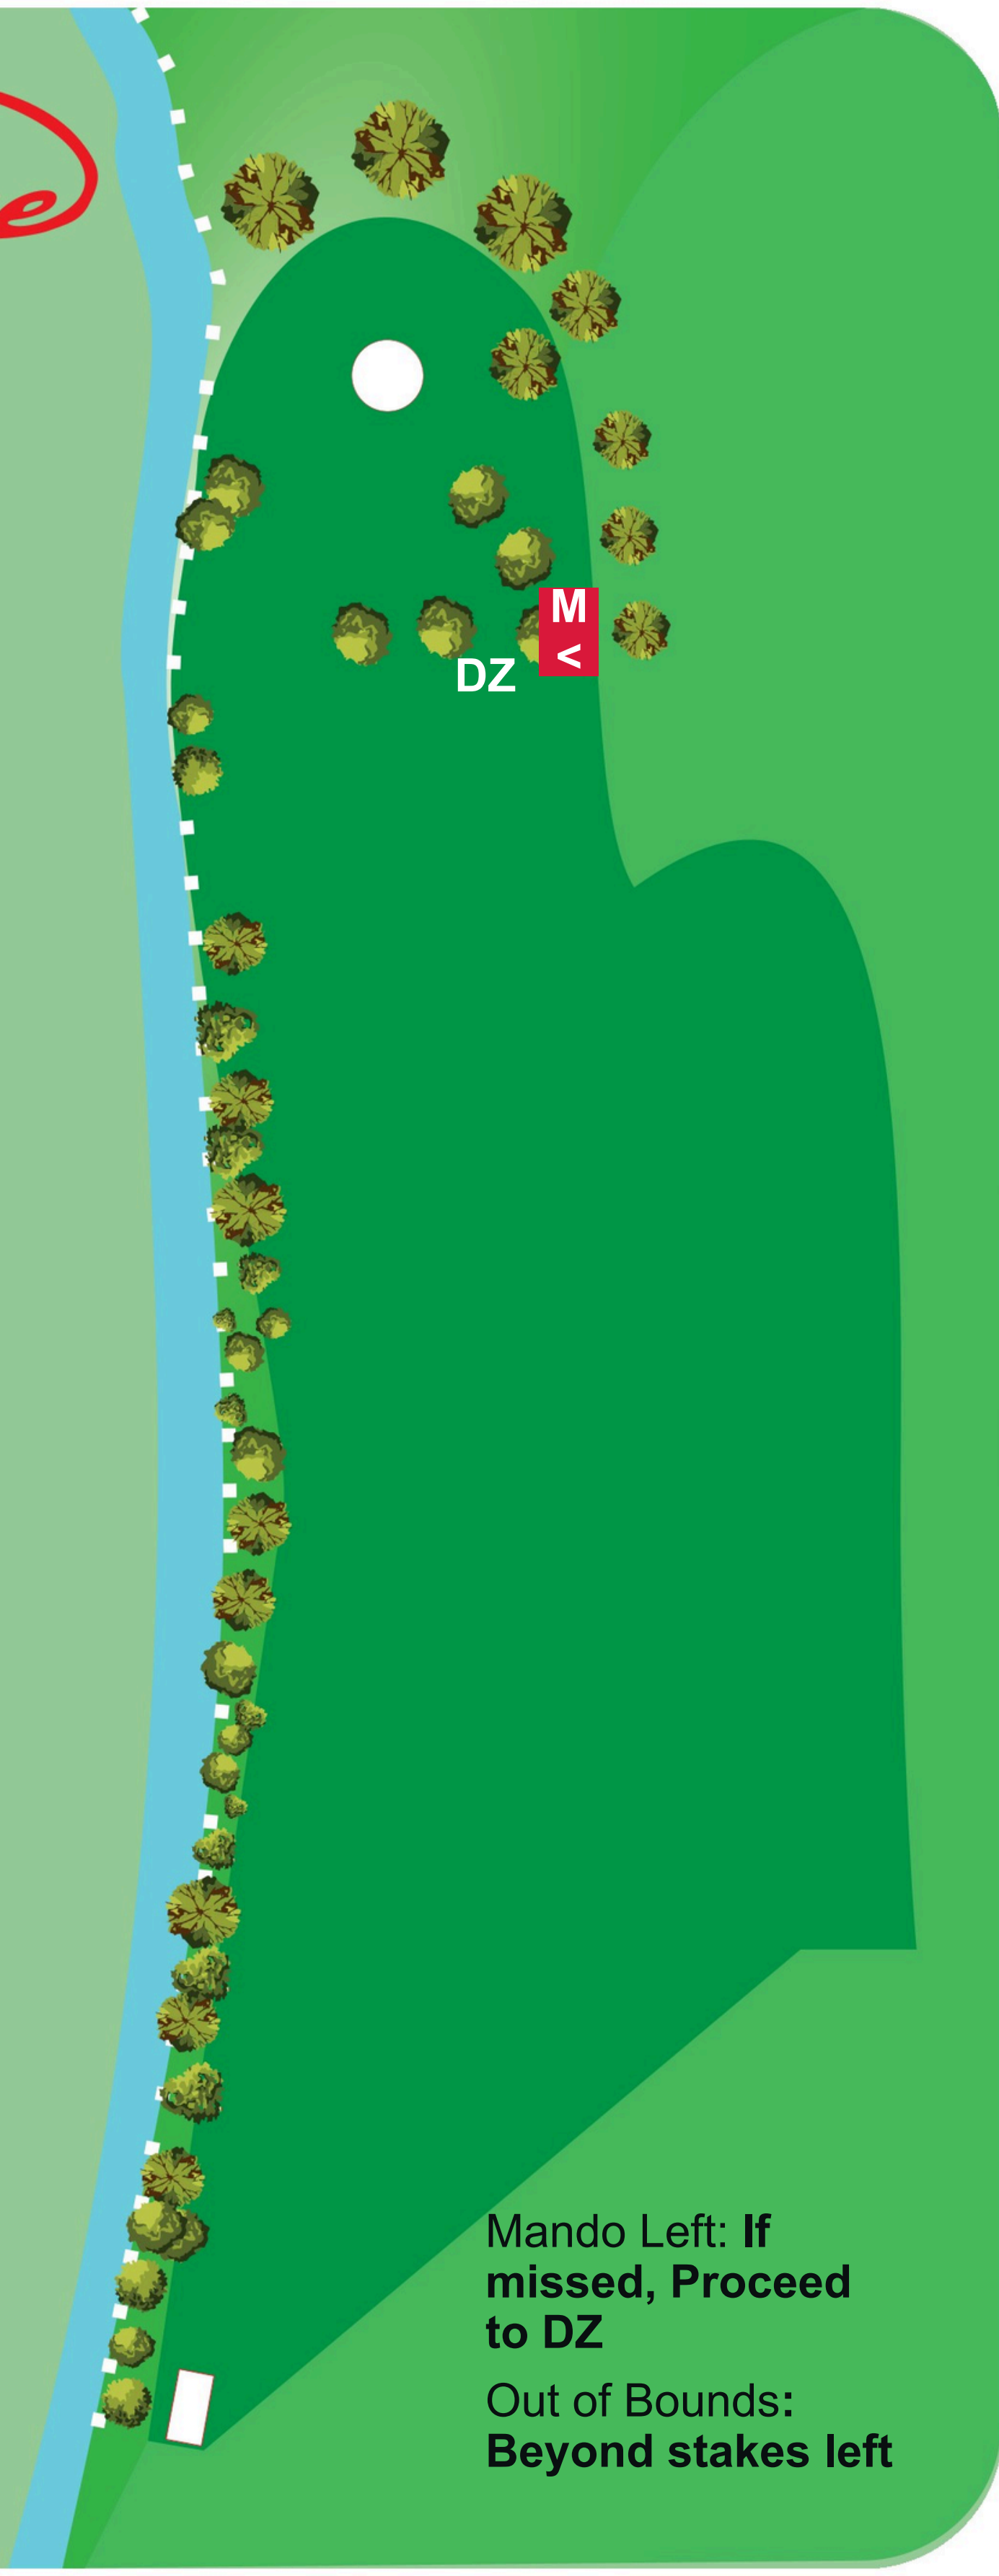

**Par 3**

**White Tee**

**White Basket**

Out of Bounds

Out of Bounds

Out of Bounds:  
Beyond stakes  
left

**Hole 4**

**600 ft**

**Par 4**

**White Tee**

**White Basket**

Out of Bounds

Out of Bounds

Out of Bounds

Out of Bounds

Out of Bounds:  
Beyond stakes  
left, right and  
long

**Hole 5**

**428 ft**

**Par 3**

**White Tee**

**White Basket**

**Out of Bounds:  
Beyond stakes  
long and left**

**Hole 6**

**570 ft**

**Par 4**

**White Tee**

**White Basket**

**Mando Left: If missed, Proceed to DZ**

**Out of Bounds: Beyond stakes left**

**Hole 7**

**308 ft**

**Par 3**