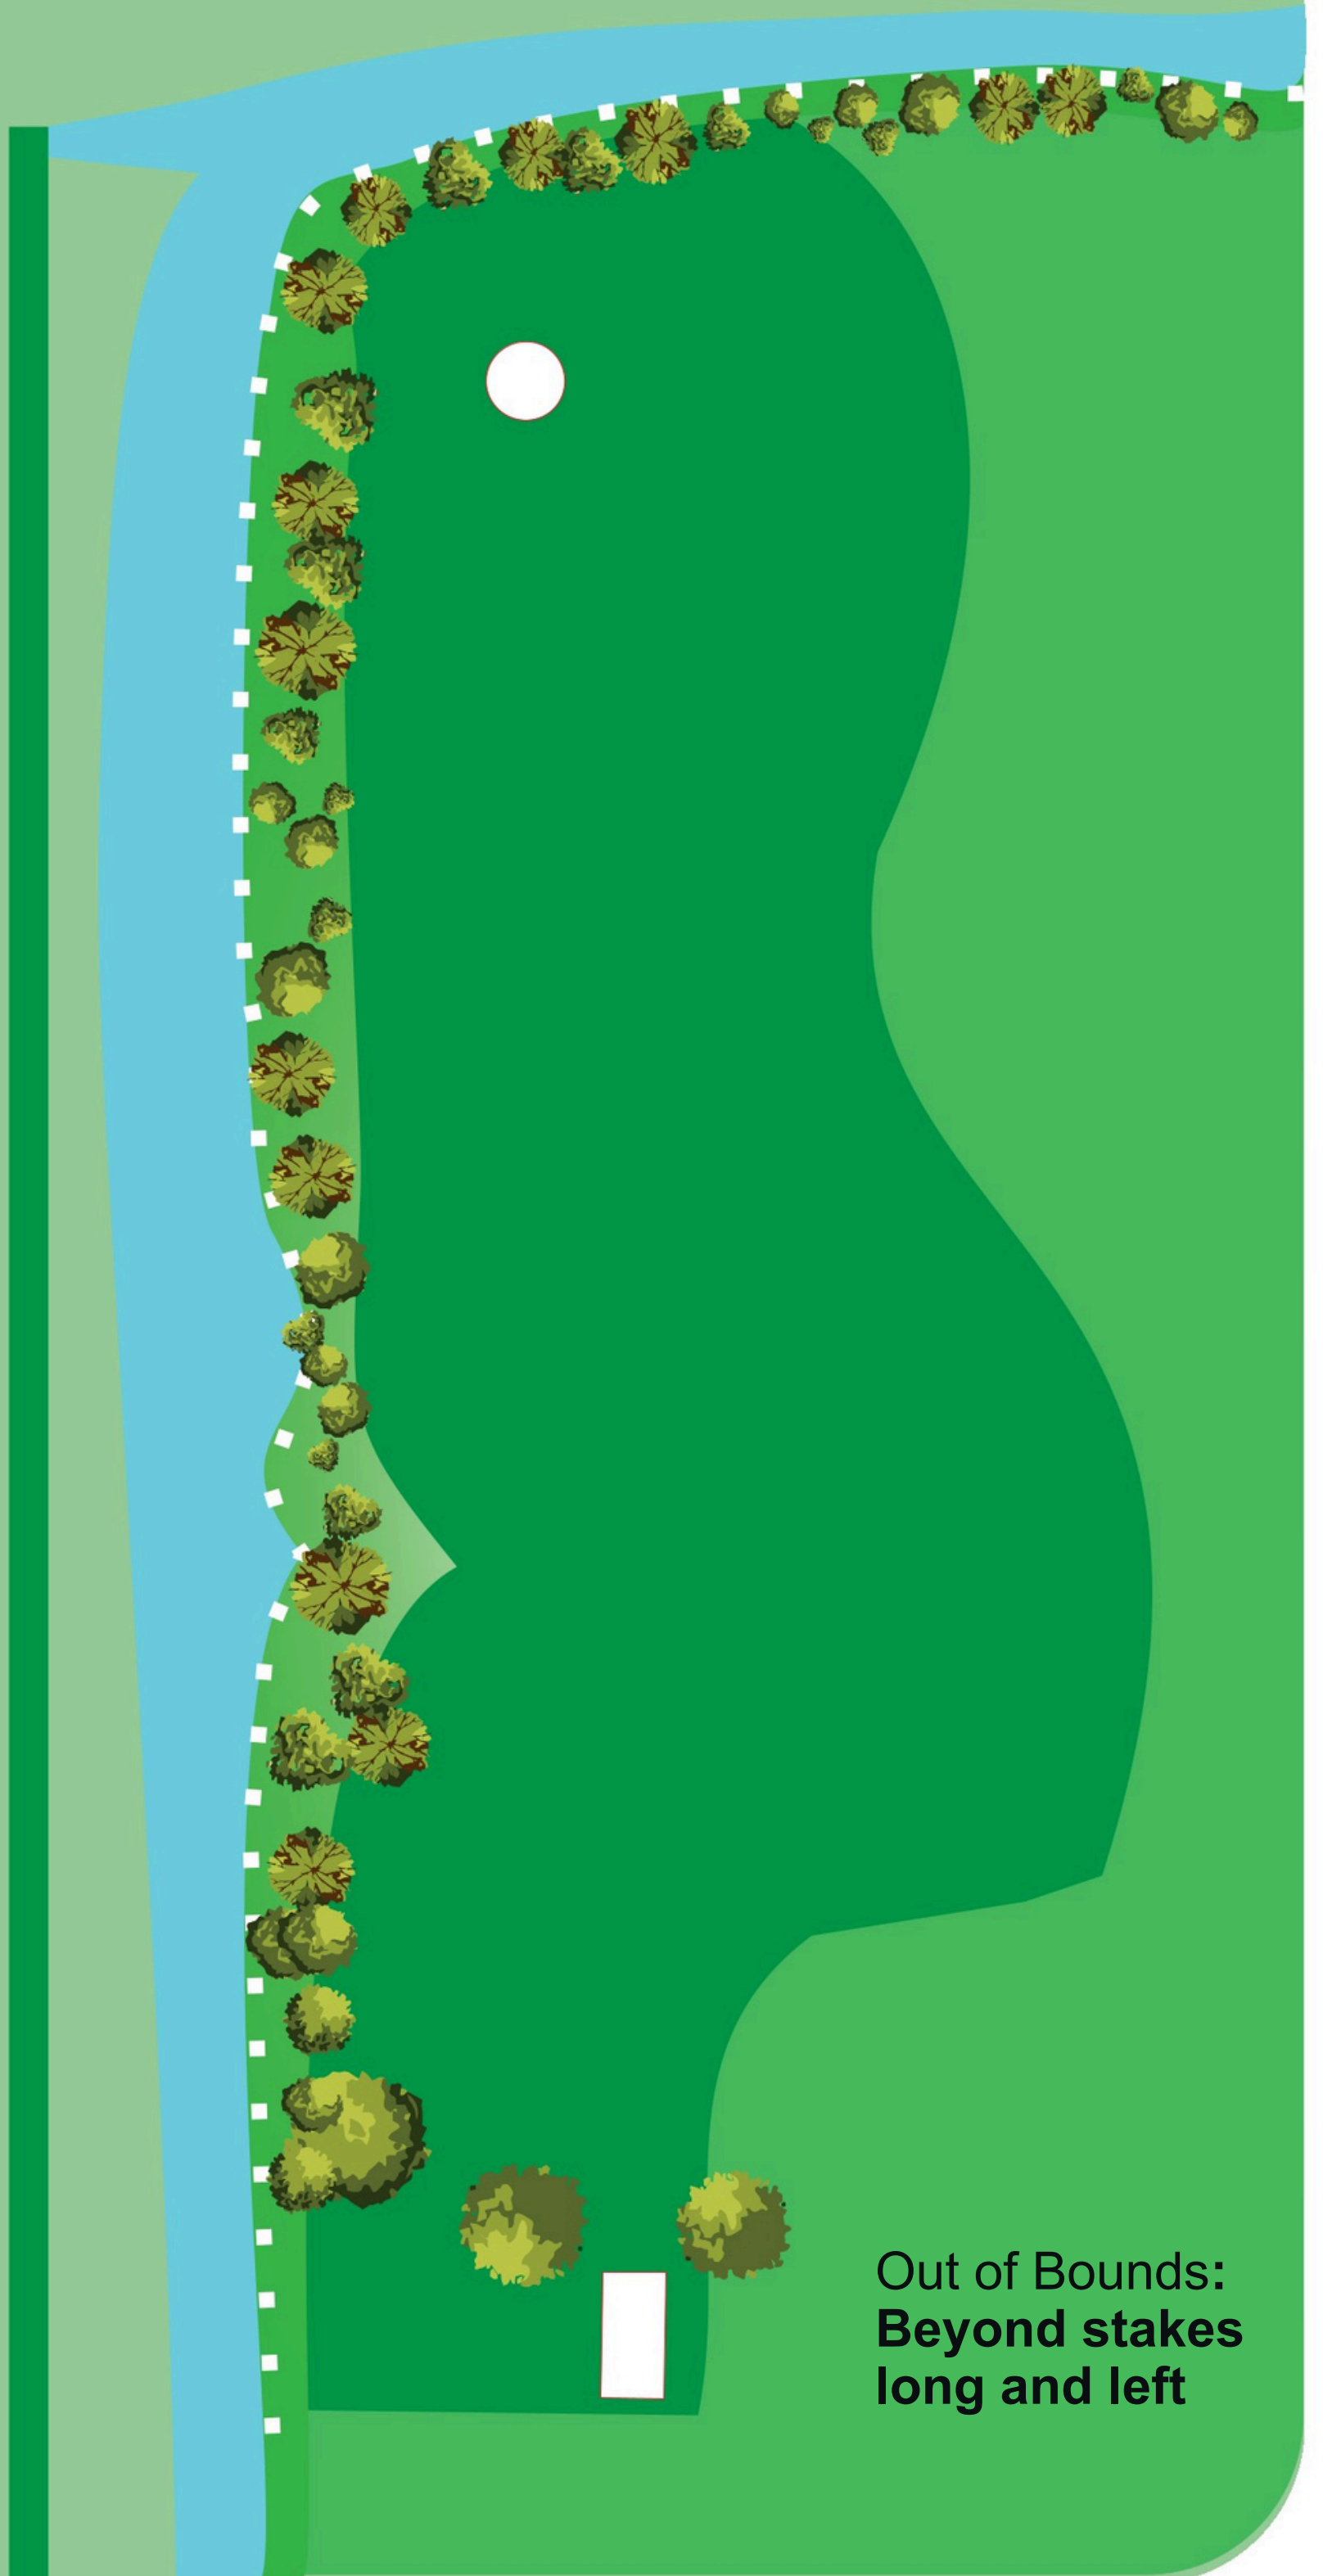

**Par 3**

**White Tee**

**White Basket**

Out of Bounds

Out of Bounds

Out of Bounds:  
Beyond stakes  
left

**Hole 4**

**600 ft**

**Par 4**

**White Tee**

**White Basket**

Out of Bounds

Out of Bounds

Out of Bounds

Out of Bounds

Out of Bounds:  
Beyond stakes  
left, right and  
long

**Hole 5**

**428 ft**

**Par 3**

**White Tee**

**White Basket**

**Out of Bounds:  
Beyond stakes  
long and left**

**Hole 6**

**570 ft**

**Par 4**

**White Tee**

**White Basket**

**Mando Left: If missed, Proceed to DZ**

**Out of Bounds: Beyond stakes left**

**Hole 7**

**308 ft**

**Par 3**