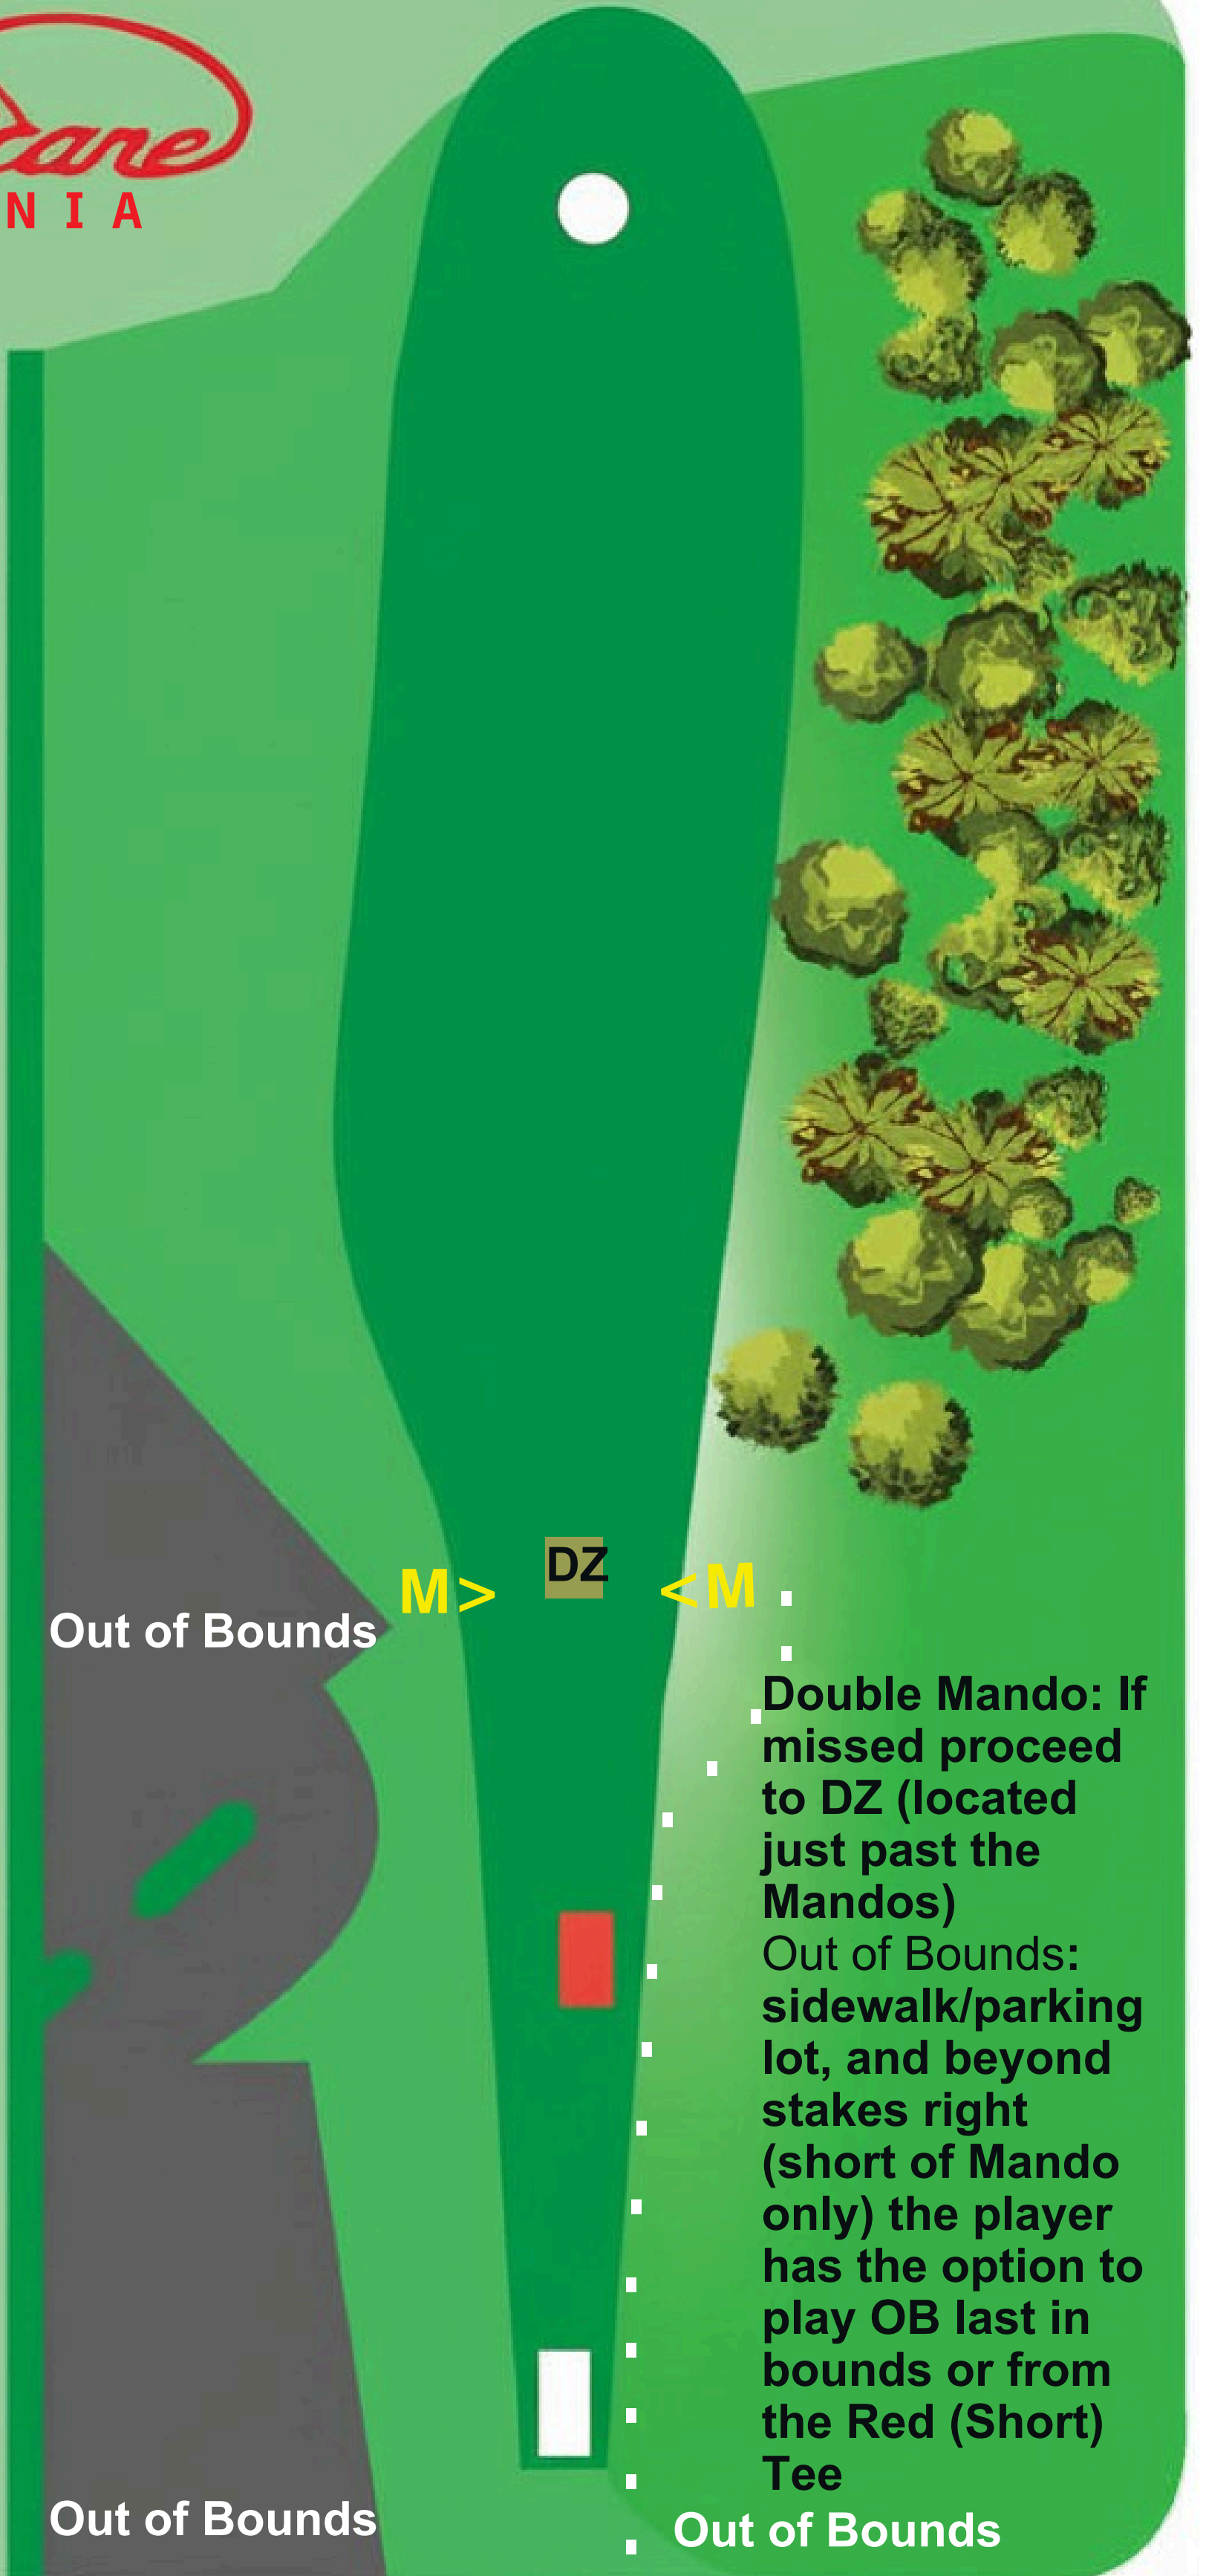

**404 ft**

**Par 3**

**Red Tee**

**White Basket**

Out of Bounds

Out of Bounds

Out of Bounds: On or  
across sidewalk, and  
beyond stakes far  
right

**Hole 17**

**420 ft**

**Par 3**

**White Tee**

**White Basket**

Out of Bounds

M > DZ < M

**Double Mando:** If missed proceed to DZ (located just past the Mandos)  
**Out of Bounds:** sidewalk/parking lot, and beyond stakes right (short of Mando only) the player has the option to play OB last in bounds or from the Red (Short) Tee