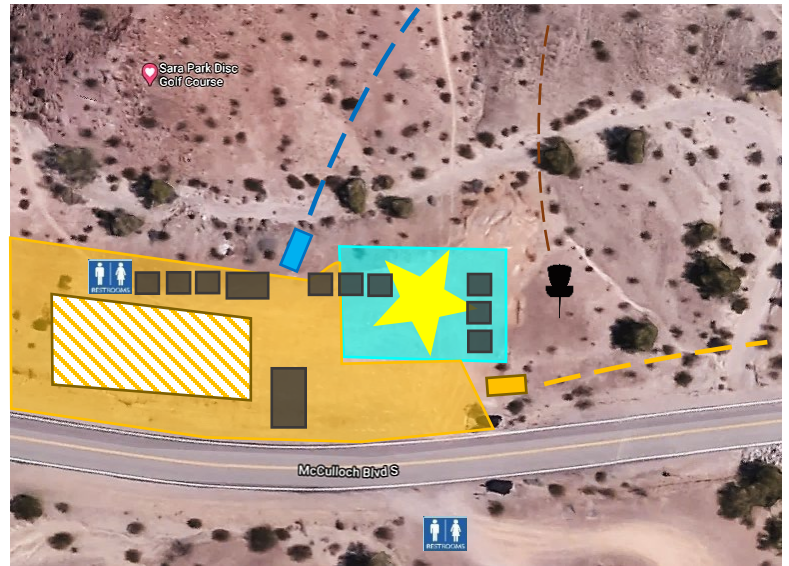

SARA PARK DISC GOLF COURSE

LAKE HAVASU CITY, ARIZONA

TOURNAMENT CENTRAL

"MAIN PARKING LOT"

PARKING NO PARKING

RESERVED PARKING/SETUP SPACE FOR:
 + VENDORS
 + TOURNAMENT STAFF

SARA Park Disc Golf Course, McCulloch Blvd S, Lake Havasu City, AZ 86406
 Google Maps: <https://maps.app.goo.gl/Q4aa551pE44nC3sx7>

PARKING IS FIRST COME FIRST SERVED

COURSE PARKING

STARTING ON HOLE 10
 TOURNAMENT HOLE 10
 FINISHING ON HOLE 9
 TOURNAMENT HOLE 9
 MAIN PARKING LOT +
 ADDITIONAL PARKING LOT