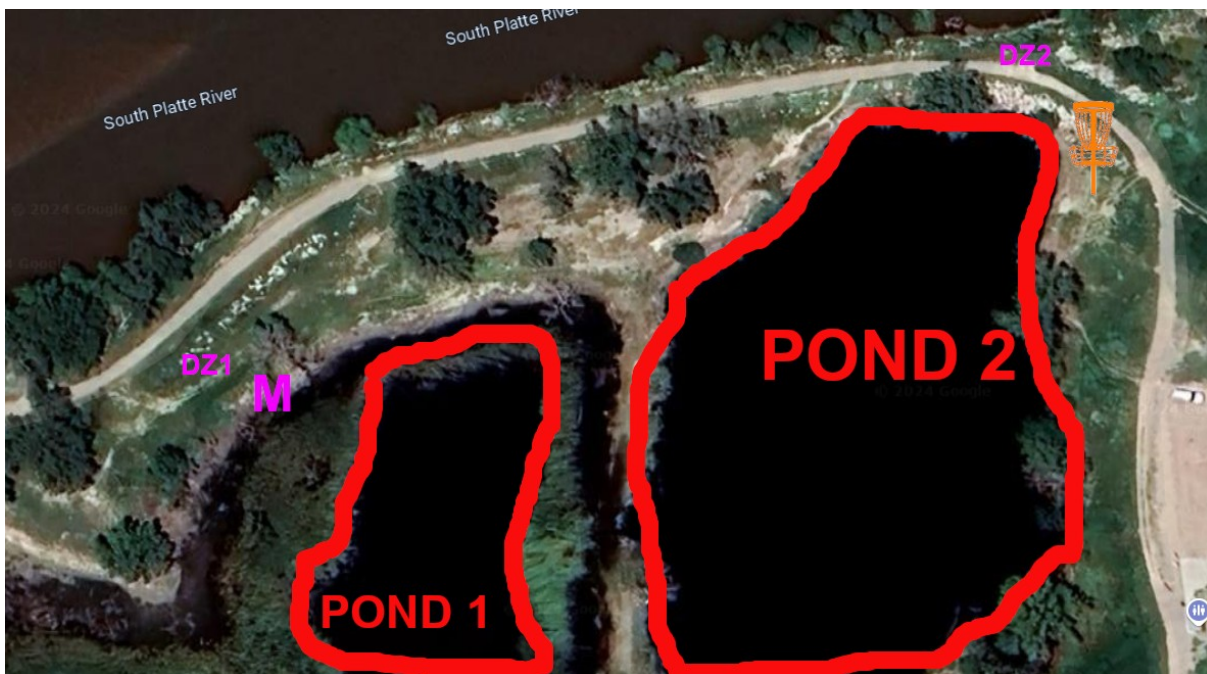

Pessimist DiscGolfPark Notes

- Hole 2: OB in parking lot, road and beyond OB, Defined by post to post marking of fence line.
- Hole 3: OB Road and beyond, Defined by post to post marking.
- Hole 8: Mandatory Right of marked tree, proceed to DZ w/penalty if missed.
- Hole 12: If you land in the River, Proceed to DZ marked on walking path
- Hole 17: OB left of painted line following walking path.
- Hole 18: Mandatory Left of pole, if missed proceed to DZ #1 w/ Penalty (next to Mandatory). OB left of painted line following walking path. OB Pond 1 on Right before land bridge.
- Hole 18: Pool A ONLY: If you end up in the water of Pond 2 without crossing in bounds on the basket green, you may proceed to DZ #2 with Penalty. IF YOU CROSS THE GREEN and land OB then you can take it where crossed.

Creek, River, Ponds are ALL OB on ENTIRE COURSE.
Fence Line on holes 1/2/3/4/5/6/8 and beyond are OB, defined by going post to post if fence is broken,
Casual Relief allowed on the line of play from all slash piles on the course
Players may take up to 2 meters relief from Barb Wire.

NADGT Premier Pessimist Long								NADGT Premier Pessimist Shorts							
Hole	Distance	Par	Basket	Hole	Distance	Par	Basket	Hole	Distance	Par	Notes	Hole	Distance	Par	Notes
1	395	3	DGP	10	370	3	DGP	1	395	3	DGP	10	370	3	DGP
2	402	3	DGP	11	239	3	DGP	2	402	3	DGP	11	239	3	DGP
3	486	3	DGP	12	388	3	DGP	3	486	4	DGP	12	388	3	DGP
4	555	4	DGP	13	607	4	Innova Top Long	4	555	4	DGP	13	501	4	Innova Top Short
5	283	3	DGP	14	310	4	DGP	5	283	3	DGP	14	310	3	DGP
6	333	3	DGP	15	678	4	DGP	6	333	3	DGP	15	531	4	Innova Top Short
7	456	3	DGP	16	372	3	DGP	7	392	3	Innova Top Short	16	372	3	DGP
8	681	5	DGP	17	552	4	DGP	8	455	4	Innova Top Short	17	552	5	DGP
9	271	3	DGP	18	655	4	DGP	9	271	3	DGP	18	443	4	Innova Top Short
Total				8033 61								Total 7278 62