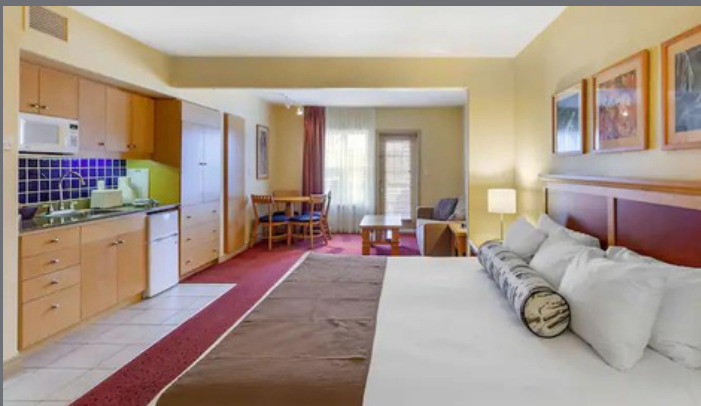

CARRIAGE RIDGE ASCEND HOTEL COLLECTION

3303 LINE 3 N, ORO MEDONTE L0L 2L0

705-835-0059

THE HEIGHTS SKI & COUNTRY CLUB EVENT GUESTS

Located amidst the rolling hills of Horseshoe Valley, Carriage Ridge Resort® Ascend Hotel Collection in Ontario is a 28-acre estate, less than 90 minutes from the GTA. Featuring a variety of one and two bedroom deluxe suites, outdoor activities, and convenient amenities.

- Centrally located to Barrie & Orillia
- Indoor Swimming Pool
- Outdoor Firepit
- Fitness Room
- Games / Billards Room
- Free Wifi
- Walking / Hiking / Biking Trails
- Horseshoes & Shuffleboard

STUDIO, ONE & TWO BEDROOM DELUXE SUITES

**1 KING BED ~ ONE
BEDROOM SUITE**
800 sq. ft. 1 King bed in private bedroom, 1 queen bed sofa pullout in living room. Full Kitchen and fireplace, oversized jetted tub & shower, private balcony, and shared laundry. (Max 4 guests)

1 KING BED ~ STUDIO
400 sq. ft. 1 King bed and 1 queen bed sofa pullout. Kitchenette (sink, toaster, coffeemaker, microwave & bar fridge). Private bath with shower, living area, private balcony and shared laundry. (Max 4 guests)