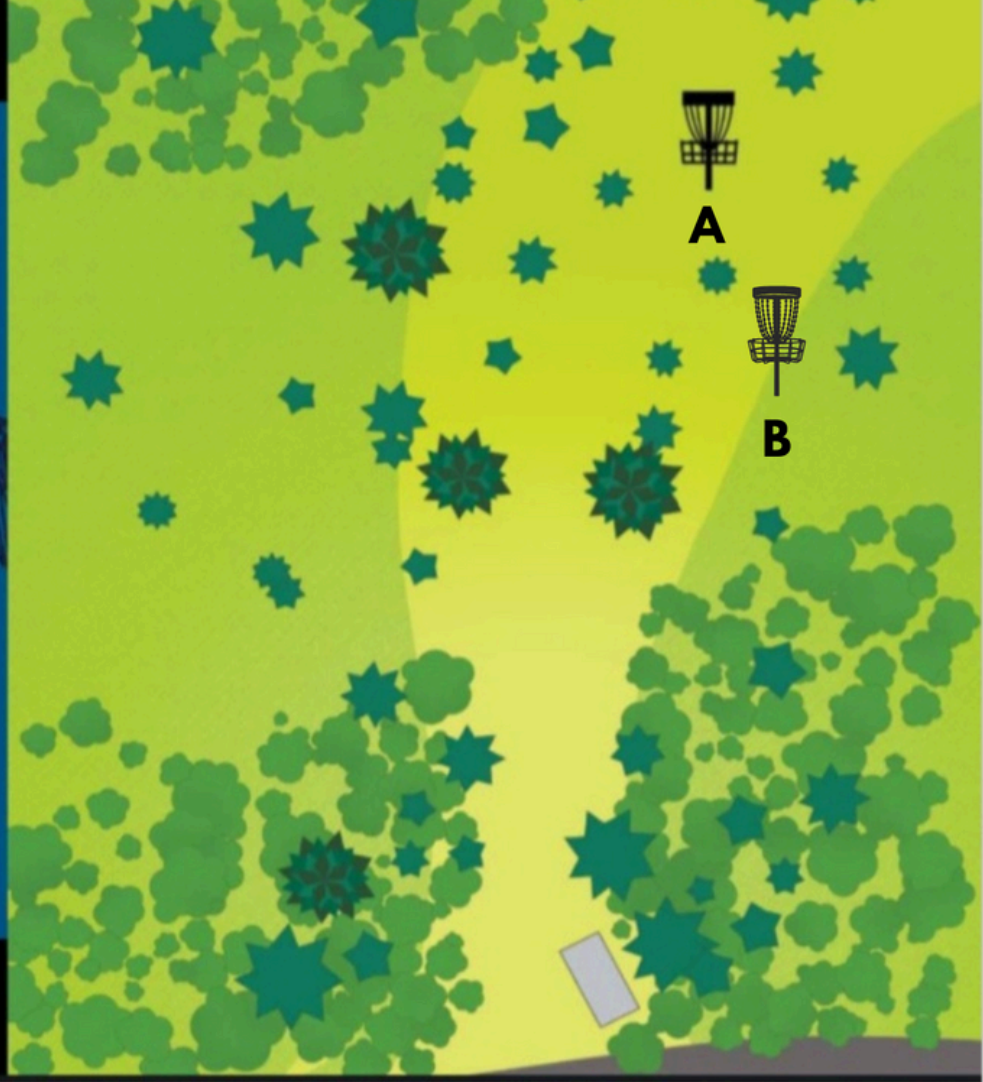

NW

1

PAR 3

A 289 FT

B 245 FT

SIGNS COURTESY OF THE GENEROUS SUPPORT
OF WASHINGTON TEAM DISC GOLF & PIERCE COUNTY
DISC GOLF PLAYERS' ASSOCIATION

OB over fence on right. Play where it went out

NW

2

PAR 3
284 FT

SIGNS COURTESY OF THE GENEROUS SUPPORT
OF WASHINGTON TEAM DISC GOLF & PIERCE COUNTY
DISC GOLF PLAYERS' ASSOCIATION

OB over fence on right. Play where it went out

NW

3

PAR 3
348 FT

SIGNS COURTESY OF THE GENEROUS SUPPORT
OF WASHINGTON TEAM DISC GOLF & PIERCE COUNTY
DISC GOLF PLAYERS' ASSOCIATION

Must be right of mando. Drop zone if missed

NW

4

PAR 3
285 FT

SIGNS COURTESY OF THE GENEROUS SUPPORT
OF WASHINGTON TEAM DISC GOLF & PIERCE COUNTY
DISC GOLF PLAYERS' ASSOCIATION

NW

5

PAR 4
565 FT

SIGNS COURTESY OF THE GENEROUS SUPPORT
OF WASHINGTON TEAM DISC GOLF & PIERCE COUNTY
DISC GOLF PLAYERS' ASSOCIATION

OB over fence on right. Play where it went
out

NW

6

PAR 3

A 312 FT

B 273 FT

SIGNS COURTESY OF THE GENEROUS SUPPORT
OF WASHINGTON TEAM DISC GOLF & PIERCE COUNTY
DISC GOLF PLAYERS' ASSOCIATION