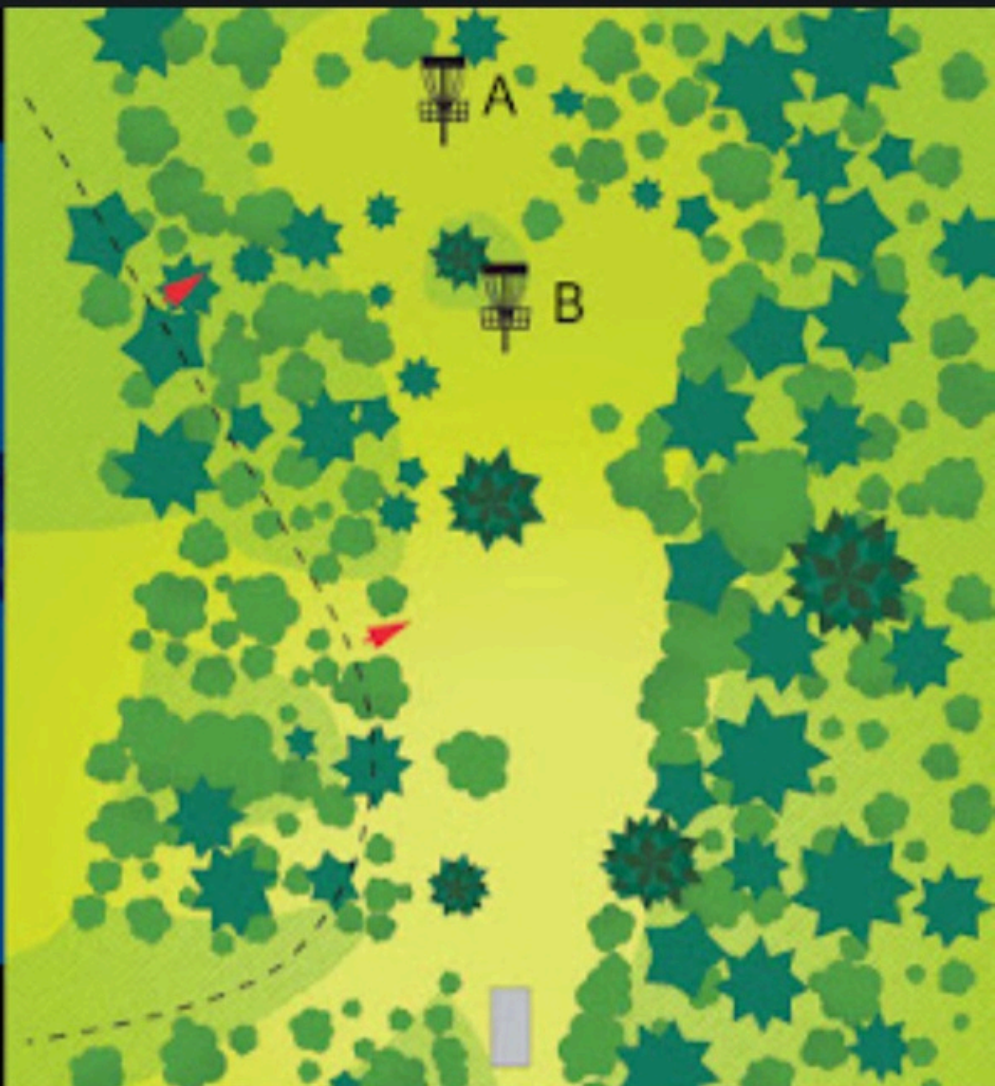

NW

15

PAR 4/3

A 500 FT - PAR 4

B 412 FT - PAR 3

SIGNS COURTESY OF THE GENEROUS SUPPORT
OF WILMINGTON TEAM DISC GOLF & PEASE COUNTY
DISC GOLF PLAYERS ASSOCIATION

OB left and on or over road on right.
Play where it went out.