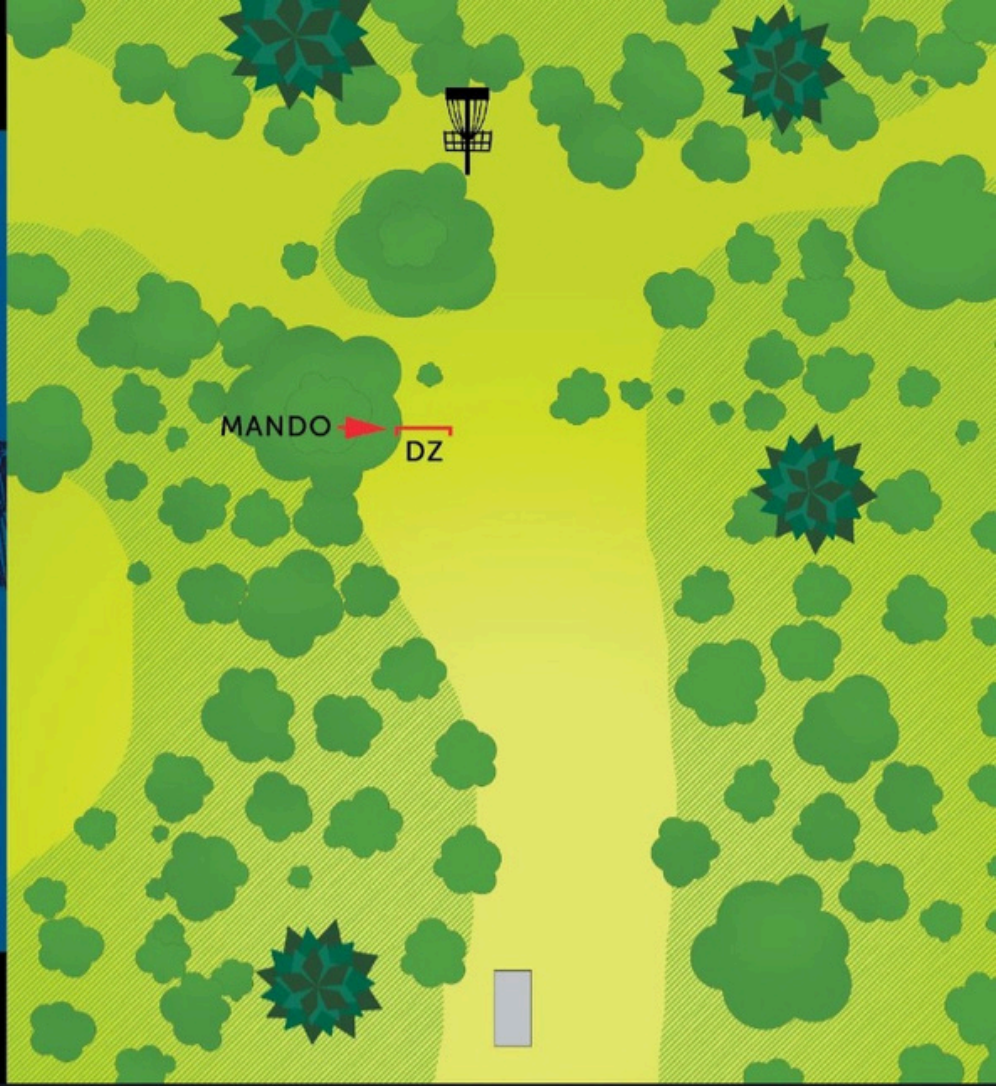

NW

1

PAR 3

A 289 FT

B 245 FT

SIGNS COURTESY OF THE GENEROUS SUPPORT
OF WASHINGTON TEAM DISC GOLF & PIERCE COUNTY
DISC GOLF PLAYERS' ASSOCIATION

OB over fence on right. Play where it went out

NW

2

PAR 3
284 FT

SIGNS COURTESY OF THE GENEROUS SUPPORT
OF WASHINGTON TEAM DISC GOLF & PIERCE COUNTY
DISC GOLF PLAYERS' ASSOCIATION

OB over fence on right. Play where it went out

NW

3

PAR 3
348 FT

SIGNS COURTESY OF THE GENEROUS SUPPORT
OF WASHINGTON TEAM DISC GOLF & PIERCE COUNTY
DISC GOLF PLAYERS' ASSOCIATION

Must be right of mando. Drop zone if missed

NW

4

PAR 3
285 FT

SIGNS COURTESY OF THE GENEROUS SUPPORT
OF WASHINGTON TEAM DISC GOLF & PIERCE COUNTY
DISC GOLF PLAYERS' ASSOCIATION

NW

5

PAR 4
565 FT

SIGNS COURTESY OF THE GENEROUS SUPPORT
OF WASHINGTON TEAM DISC GOLF & PIERCE COUNTY
DISC GOLF PLAYERS' ASSOCIATION

OB over fence on right. Play where it went
out

NW

6

PAR 3

A 312 FT

B 273 FT

SIGNS COURTESY OF THE GENEROUS SUPPORT
OF WASHINGTON TEAM DISC GOLF & PIERCE COUNTY
DISC GOLF PLAYERS' ASSOCIATION