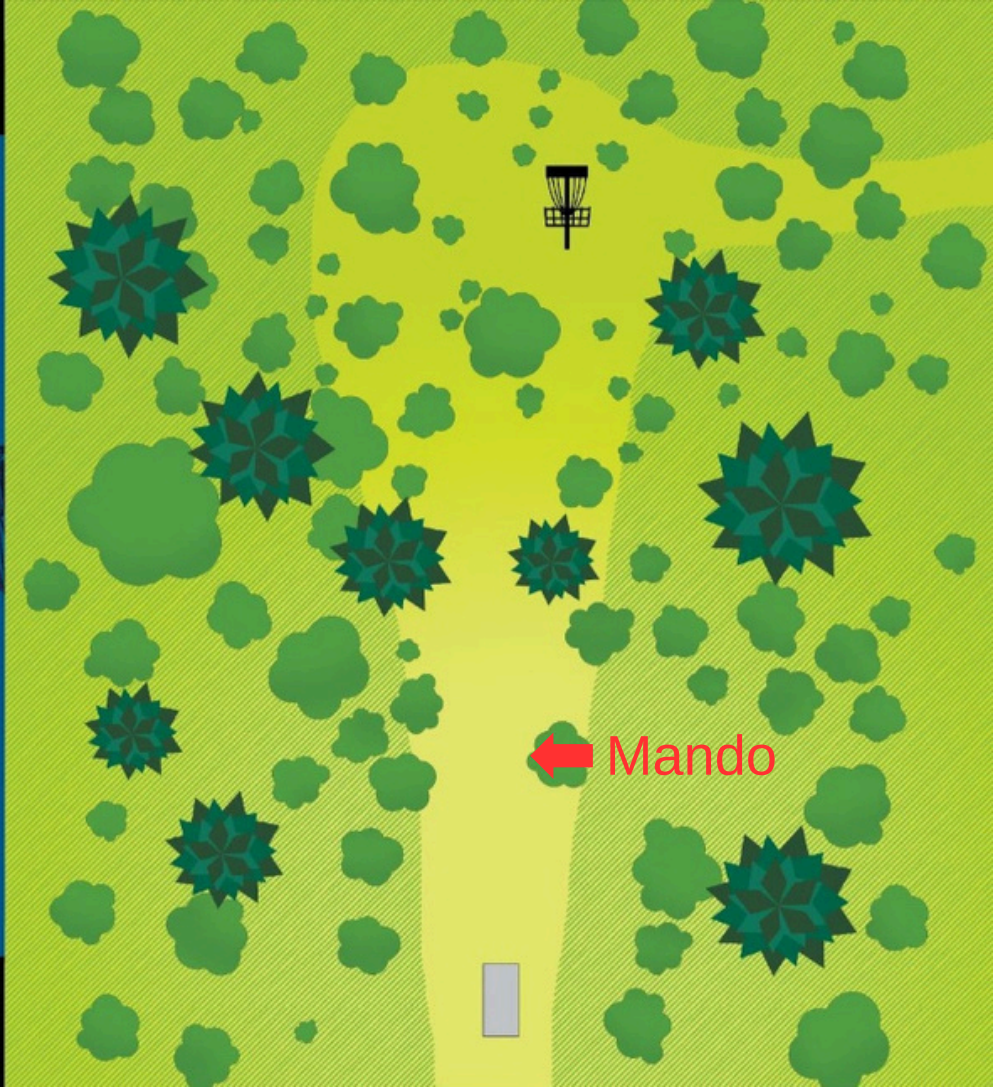

Peninsula hole. OB left right and beyond basket. Play where it went out.

NW

11

PAR 3
290 FT

SIGNS COURTESY OF THE GENEROUS SUPPORT
OF WASHINGTON TEAM DISC GOLF & PIERCE COUNTY
DISC GOLF PLAYERS' ASSOCIATION

OB on or over road long of basket.
Play where it went out or go to drop zone,
Players Choice.

NW

12

PAR 3
310 FT

SIGNS COURTESY OF THE GENEROUS SUPPORT
OF WASHINGTON TEAM DISC GOLF & PIERCE COUNTY
DISC GOLF PLAYERS' ASSOCIATION

OB on right. Play where it crossed or go to drop zone. Players Choice.

NW

13

PAR 3
218 FT

SIGNS COURTESY OF THE GENEROUS SUPPORT
OF WASHINGTON TEAM DISC GOLF & PIERCE COUNTY
DISC GOLF PLAYERS' ASSOCIATION

Must be left of mando. Retee if missed.

NW

14

PAR 3

A 318 FT

B 260 FT

SIGNS COURTESY OF THE GENEROUS SUPPORT
OF WASHINGTON TEAM DISC GOLF & PIERCE COUNTY
DISC GOLF PLAYERS' ASSOCIATION

OB from hole 10 on left is in play. Play where it went out