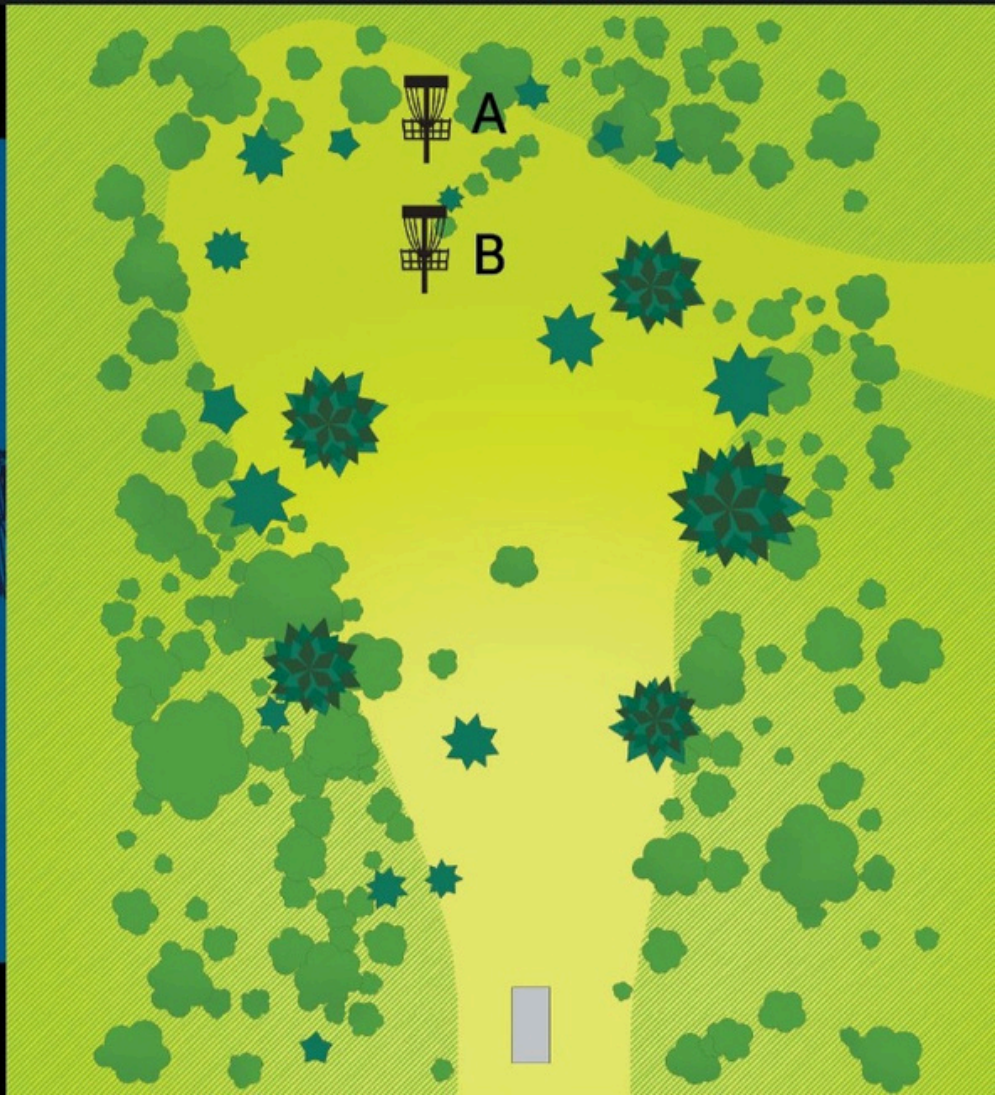

2

PAR 3
284 FT

SIGNS COURTESY OF THE GENEROUS SUPPORT
OF WASHINGTON TEAM DISC GOLF & PIERCE COUNTY
DISC GOLF PLAYERS' ASSOCIATION

OB over fence on right. Play where it went out

NW

3

PAR 3
348 FT

SIGNS COURTESY OF THE GENEROUS SUPPORT
OF WASHINGTON TEAM DISC GOLF & PIERCE COUNTY
DISC GOLF PLAYERS' ASSOCIATION

Must be right of mando. Drop zone if missed

NW

4

PAR 3
285 FT

SIGNS COURTESY OF THE GENEROUS SUPPORT
OF WASHINGTON TEAM DISC GOLF & PIERCE COUNTY
DISC GOLF PLAYERS' ASSOCIATION

NW

5

PAR 4
565 FT

SIGNS COURTESY OF THE GENEROUS SUPPORT
OF WASHINGTON TEAM DISC GOLF & PIERCE COUNTY
DISC GOLF PLAYERS' ASSOCIATION

OB over fence on right. Play where it went
out

NW

6

PAR 3

A 312 FT

B 273 FT

SIGNS COURTESY OF THE GENEROUS SUPPORT
OF WASHINGTON TEAM DISC GOLF & PIERCE COUNTY
DISC GOLF PLAYERS' ASSOCIATION

NW

7

PAR 3
304 FT

SIGNS COURTESY OF THE GENEROUS SUPPORT
OF WASHINGTON TEAM DISC GOLF & PIERCE COUNTY
DISC GOLF PLAYERS' ASSOCIATION

Must be left of Mando. Drop zone if missed

FORT STEILACOOM DISC GOLF COURSE