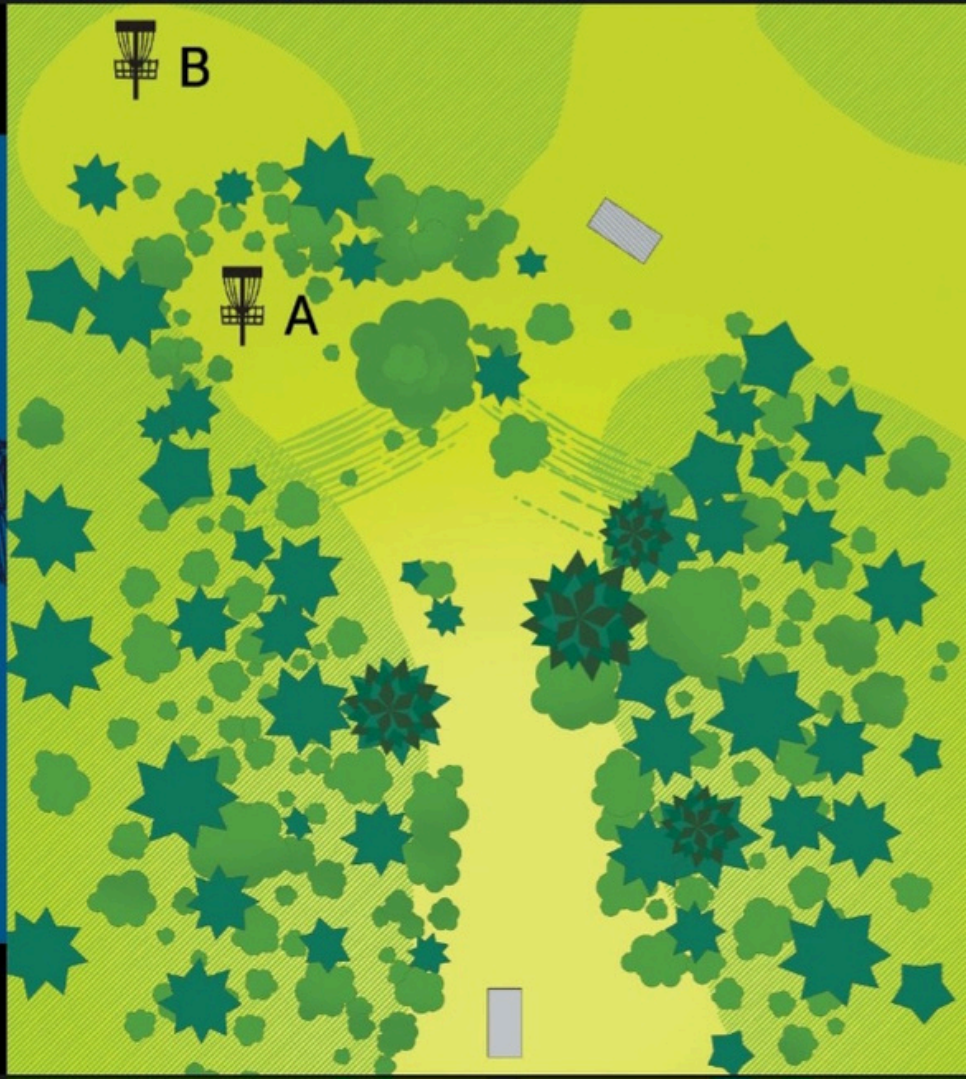

NW

9

PAR 3

A 247 FT

B 320 FT

SIGNS COURTESY OF THE GENEROUS SUPPORT
OF WASHINGTON TEAM DISC GOLF & PIERCE COUNTY
DISC GOLF PLAYERS' ASSOCIATION