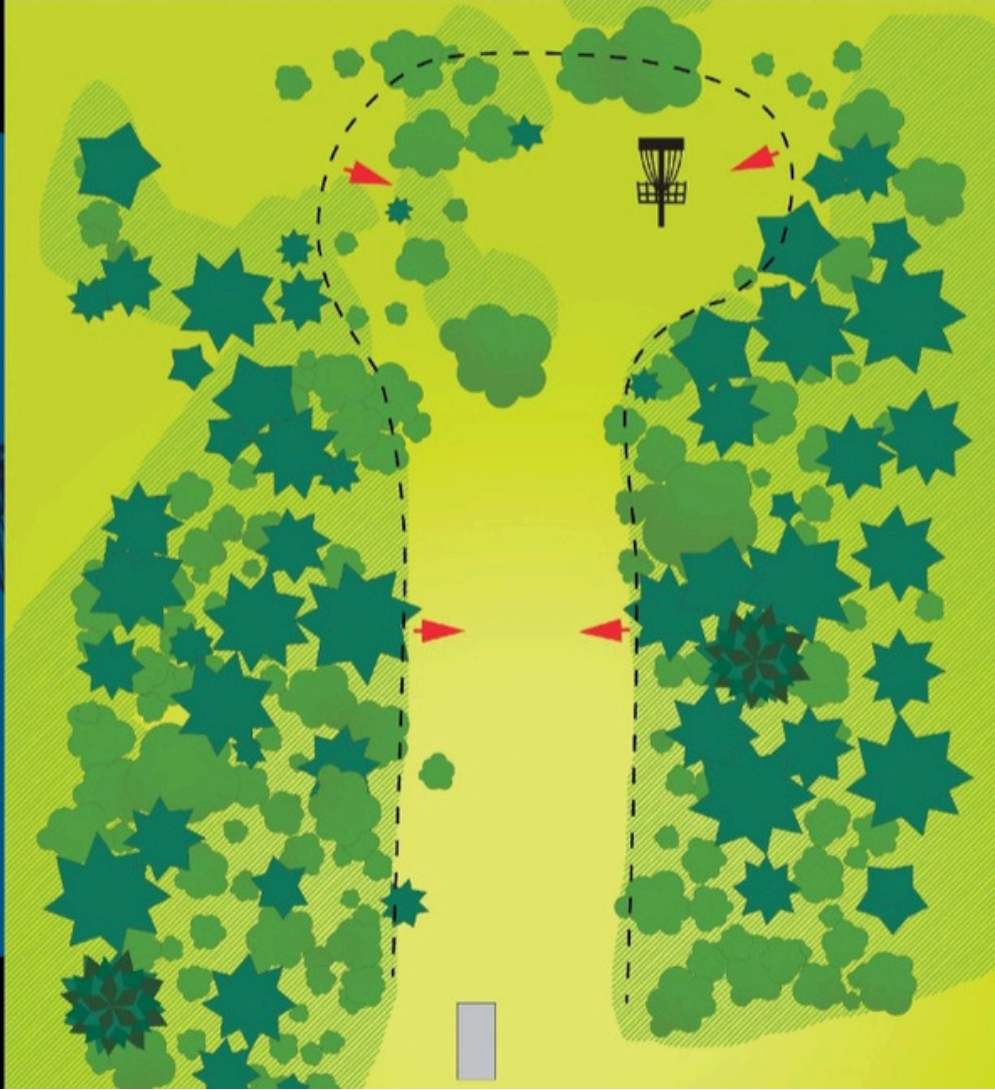

PAR 3

A 247 FT

B 320 FT

SIGNS COURTESY OF THE GENEROUS SUPPORT
OF WASHINGTON TEAM DISC GOLF & PIERCE COUNTY
DISC GOLF PLAYERS' ASSOCIATION

NW

10

PAR 3
332 FT

SIGNS COURTESY OF THE GENEROUS SUPPORT
OF WASHINGTON TEAM DISC GOLF & PIERCE COUNTY
DISC GOLF PLAYERS' ASSOCIATION

Peninsula hole. OB left right and beyond basket. Play where it went out.

NW

11

PAR 3
290 FT

SIGNS COURTESY OF THE GENEROUS SUPPORT
OF WASHINGTON TEAM DISC GOLF & PIERCE COUNTY
DISC GOLF PLAYERS' ASSOCIATION