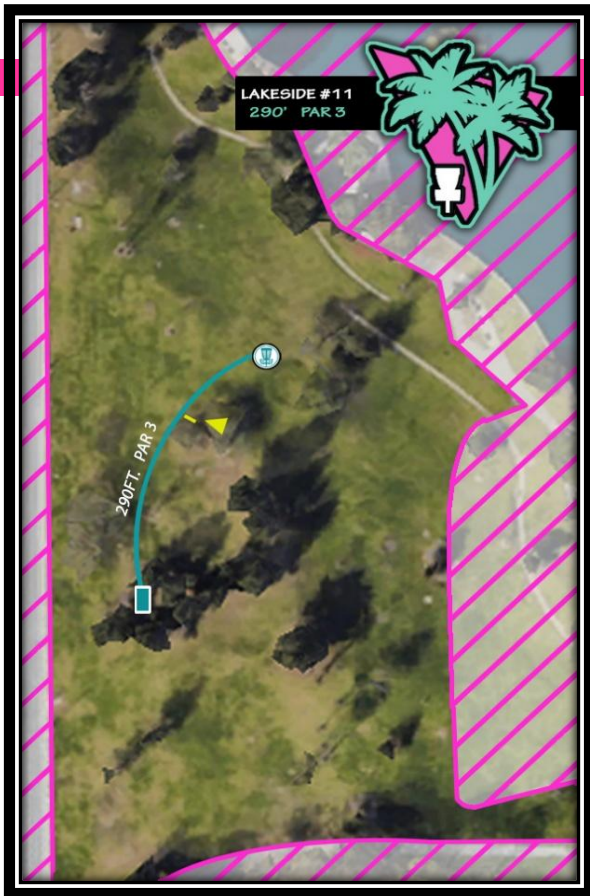

### LAKESIDE HOLE 9 PAR 3 - 330FT.

MANDOS long right basket position / normal hole 10 sidewalk tee pad  
**MANDO** - Throw must pass on the left side of the marked tree  
*if mando is missed, proceed to the marked drop zone with a 1 stroke penalty*

- O.B. gutter and beyond (toward the lake and sidewalks)  
 marked OB lines and beyond  
*play your next shot 1 meter inbounds from where the disc last crossed OB with a 1 stroke penalty*  
*\*You are teeing off from an OB area\**  
*\*If your tee shot never crosses inbounds, play your next shot from the marked drop zone with a 1 stroke penalty\**

### LAKESIDE HOLE 10 PAR 3 - 290FT.

MANDOS long left basket position / normal hole 11 lakeside tee pad  
**MANDOS** NONE

- O.B. sidewalk and beyond (toward the lake)  
 marked OB lines and beyond  
 curb/street and beyond  
*play your next shot 1 meter inbounds from where the disc last crossed OB with a 1 stroke penalty*  
*\*You are teeing off from an OB area\**  
*\*If your tee shot never crosses inbounds, re-tee with a 1 stroke penalty\**