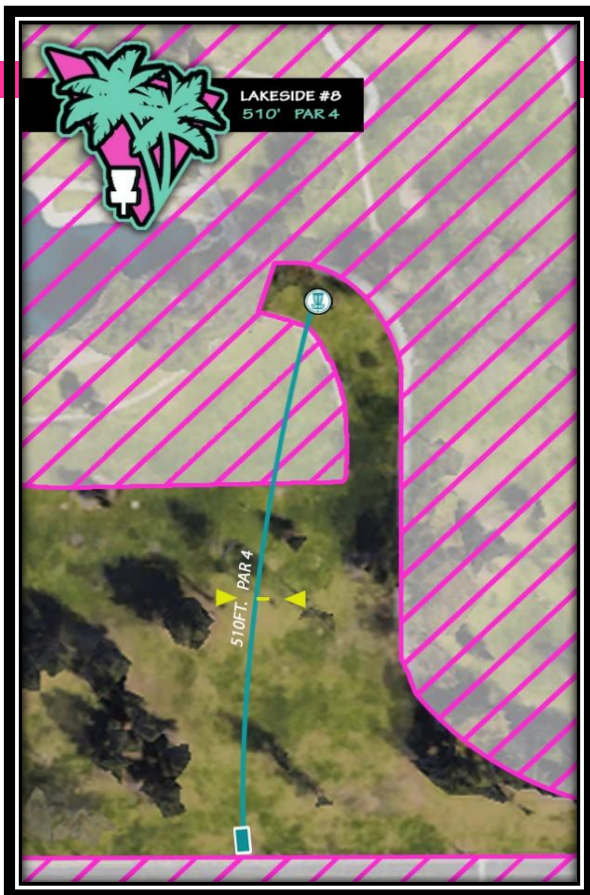

### LAKESIDE HOLE 7 PAR 3 - 305FT.

straight basket position / normal hole 7 sidewalk tee pad

MANDOS NONE

- O.B. curb/street and beyond
- all sidewalks and beyond
- marked OB lines and beyond

***play your next shot 1 meter inbounds from where the disc last crossed OB with a 1 stroke penalty***