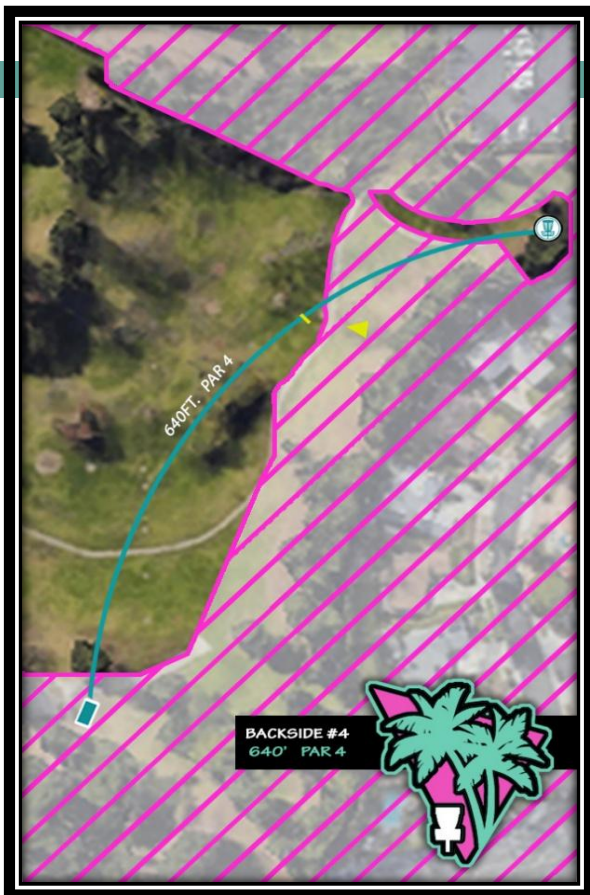

2026 LA MIRADA SUMMER CLASSIC

BACKSIDE HOLE 4 PAR 4 - 640FT.

deep right island basket position / normal hole 4 tee pad

MANDOS **MANDO** - Throw must pass on the left side of the marked tree
if mando is missed, proceed to the marked drop zone
with a 1 stroke penalty

O.B. marked OB lines and beyond
sidewalk and beyond (toward the tee pad)
gutter and beyond (right) up to and including the cement channel
and marked OB line shaping the island green
curb / planters and beyond
house fenceline and beyond

play your next shot 1 meter inbounds from where the disc last crossed OB with a 1 stroke penalty

You are teeing off from an OB area

If your tee shot never crosses inbounds, re-tee with a 1 stroke penalty