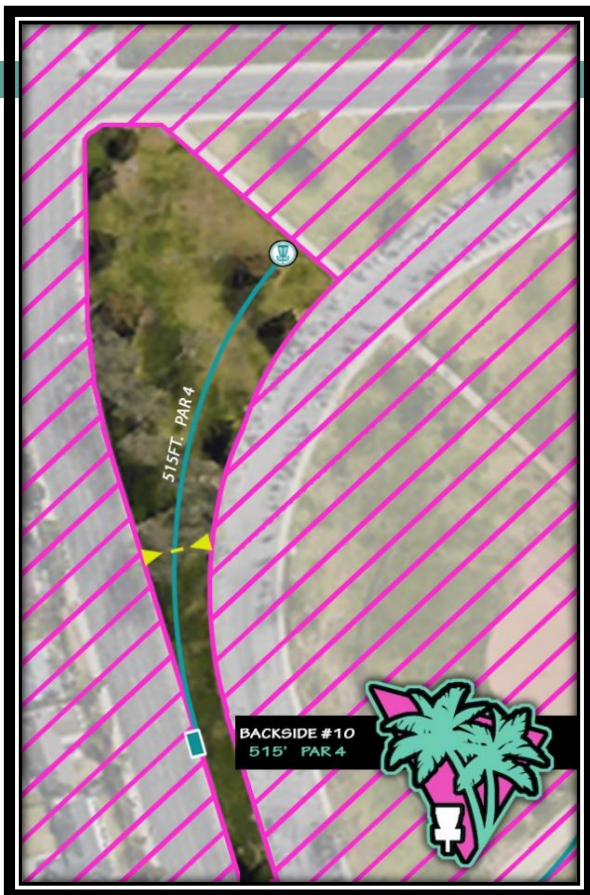

2026 LA MIRADA SUMMER CLASSIC

BACKSIDE HOLE 10 PAR 4 - 515FT.

straight basket position / normal hole 10 sidewalk tee pad

MANDOS **DOUBLE MANDO** - Throw must pass between both the marked

tree and marked pole

if either mando is missed, proceed to the marked drop zone between the tree and pole with a 1 stroke penalty

1. O.B. all sidewalks and beyond
   curb/parking lot and beyond
   play your next shot 1 meter inbounds from where the disc last crossed OB with a 1 stroke penalty
   You are teeing off from an OB area
   If your tee shot never crosses inbounds, re-tee with a 1 stroke penalty - if mando is passed, take your next shot from the marked drop zone with a 1 stroke penalty