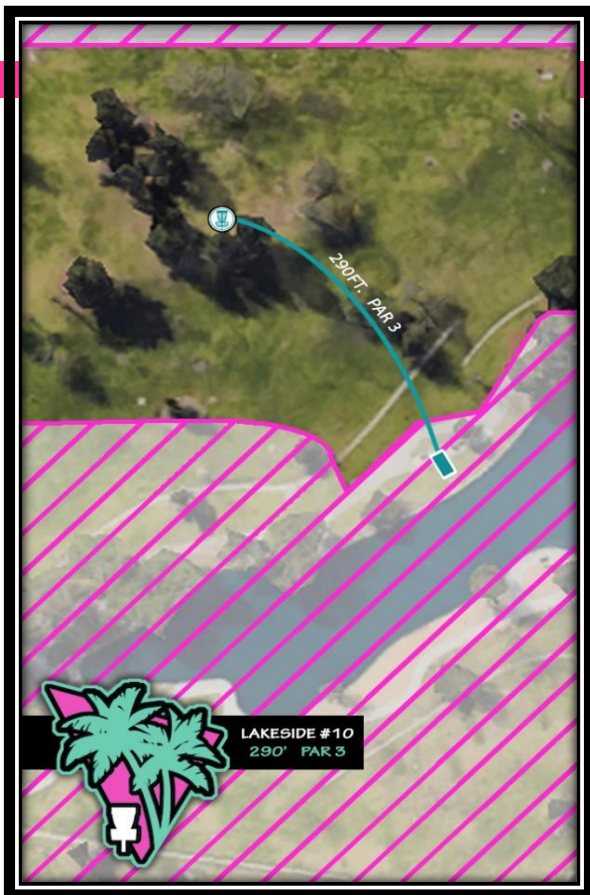

2026 LA MIRADA SUMMER CLASSIC

LAKESIDE HOLE 10 PAR 3 - 290FT.

MANDOS long left basket position / normal hole 11 lakeside tee pad
MANDOS NONE

- O.B. sidewalk and beyond (toward the lake)
  marked OB lines and beyond
  curb/street and beyond
  play your next shot 1 meter inbounds from where the disc last crossed OB with a 1 stroke penalty
  You are teeing off from an OB area
  If your tee shot never crosses inbounds, re-tee with a 1 stroke penalty