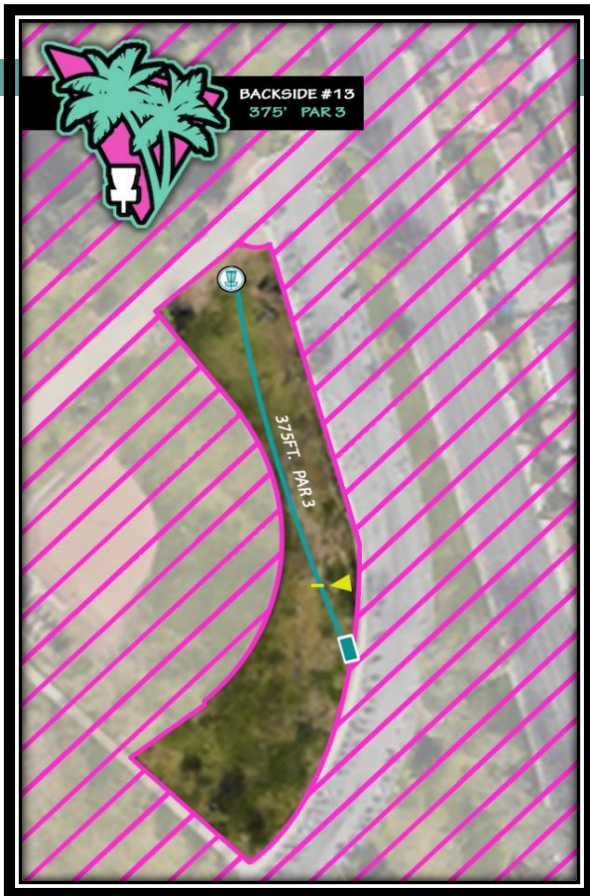

2026 LA MIRADA SUMMER CLASSIC

BACKSIDE HOLE 13 PAR 3 - 375FT.

long basket position / normal hole 13 tee pad

MANDOS **MANDO** - Throw must pass on the left side of the marked pole
if mando is missed, proceed to the marked drop zone with a 1 stroke penalty

1. **O.B.** all sidewalks and beyond
   baseball fenceline and beyond
   marked OB lines and beyond
   play your next shot 1 meter inbounds from where the disc last crossed OB with a 1 stroke penalty