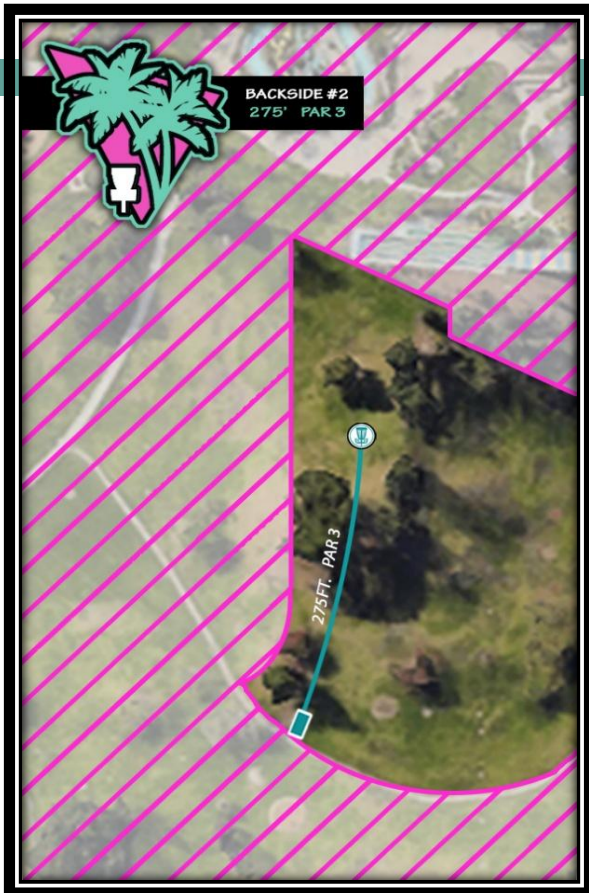

2026 LA MIRADA SUMMER CLASSIC

BACKSIDE HOLE 2 PAR 3 - 275FT.

short basket position / normal hole 2 tee pad

MANDOS NONE

O.B. marked OB lines and beyond

gutter and beyond

fenceline and beyond

curb / planter and beyond

play your next shot 1 meter inbounds from where the disc

last crossed OB with a 1 stroke penalty