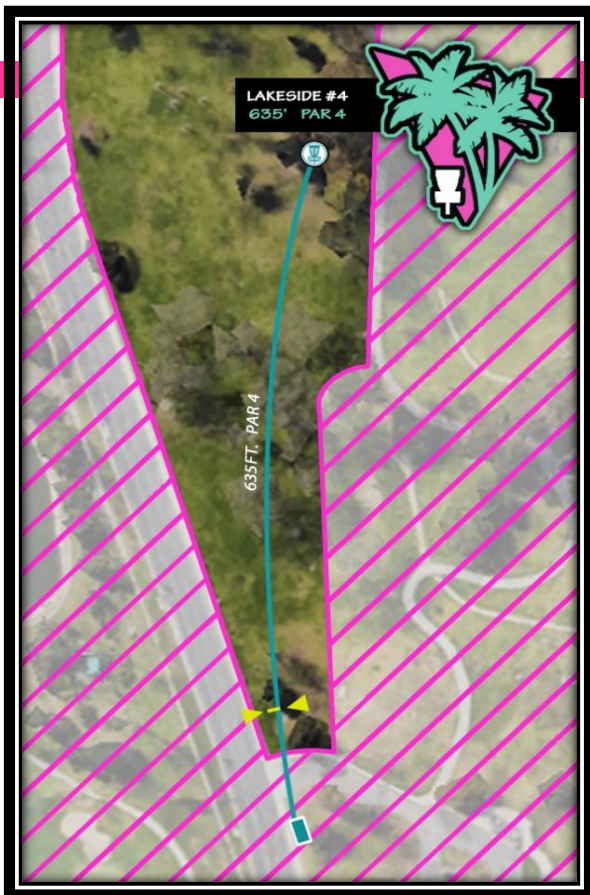

2026 LA MIRADA SUMMER CLASSIC

LAKESIDE HOLE 4 PAR 4 - 635FT.

long basket position (normal short hole 5 basket) / alt. hole 4 tee pad

MANDOS **DOUBLE MANDO** - Throw must pass between both marked trees
if either mando is missed, proceed to the marked drop zone between the trees with a 1 stroke penalty

O.B. all sidewalks and beyond
marked OB lines and beyond
play your next shot 1 meter inbounds from where the disc last crossed OB with a 1 stroke penalty
You are teeing off from an OB area
If your tee shot never crosses inbounds, play your next shot from the marked drop zone between the mando trees with a 1 stroke penalty