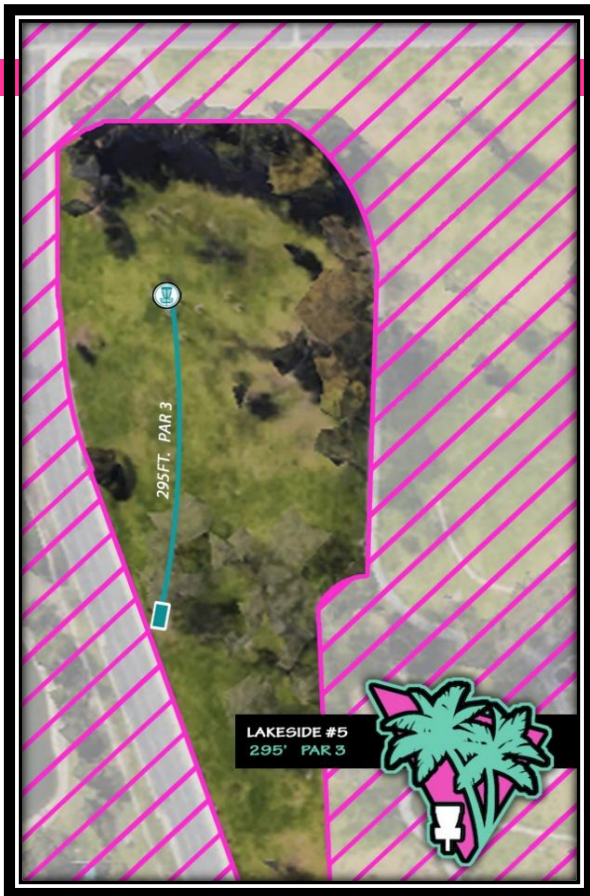

2026 LA MIRADA SUMMER CLASSIC

LAKESIDE HOLE 5 PAR 3 - 295FT.

left basket position in palms / normal hole 5 tee pad

MANDOS NONE

O.B. all sidewalks and beyond

marked OB lines and beyond

play your next shot 1 meter inbounds from where the disc

last crossed OB with a 1 stroke penalty