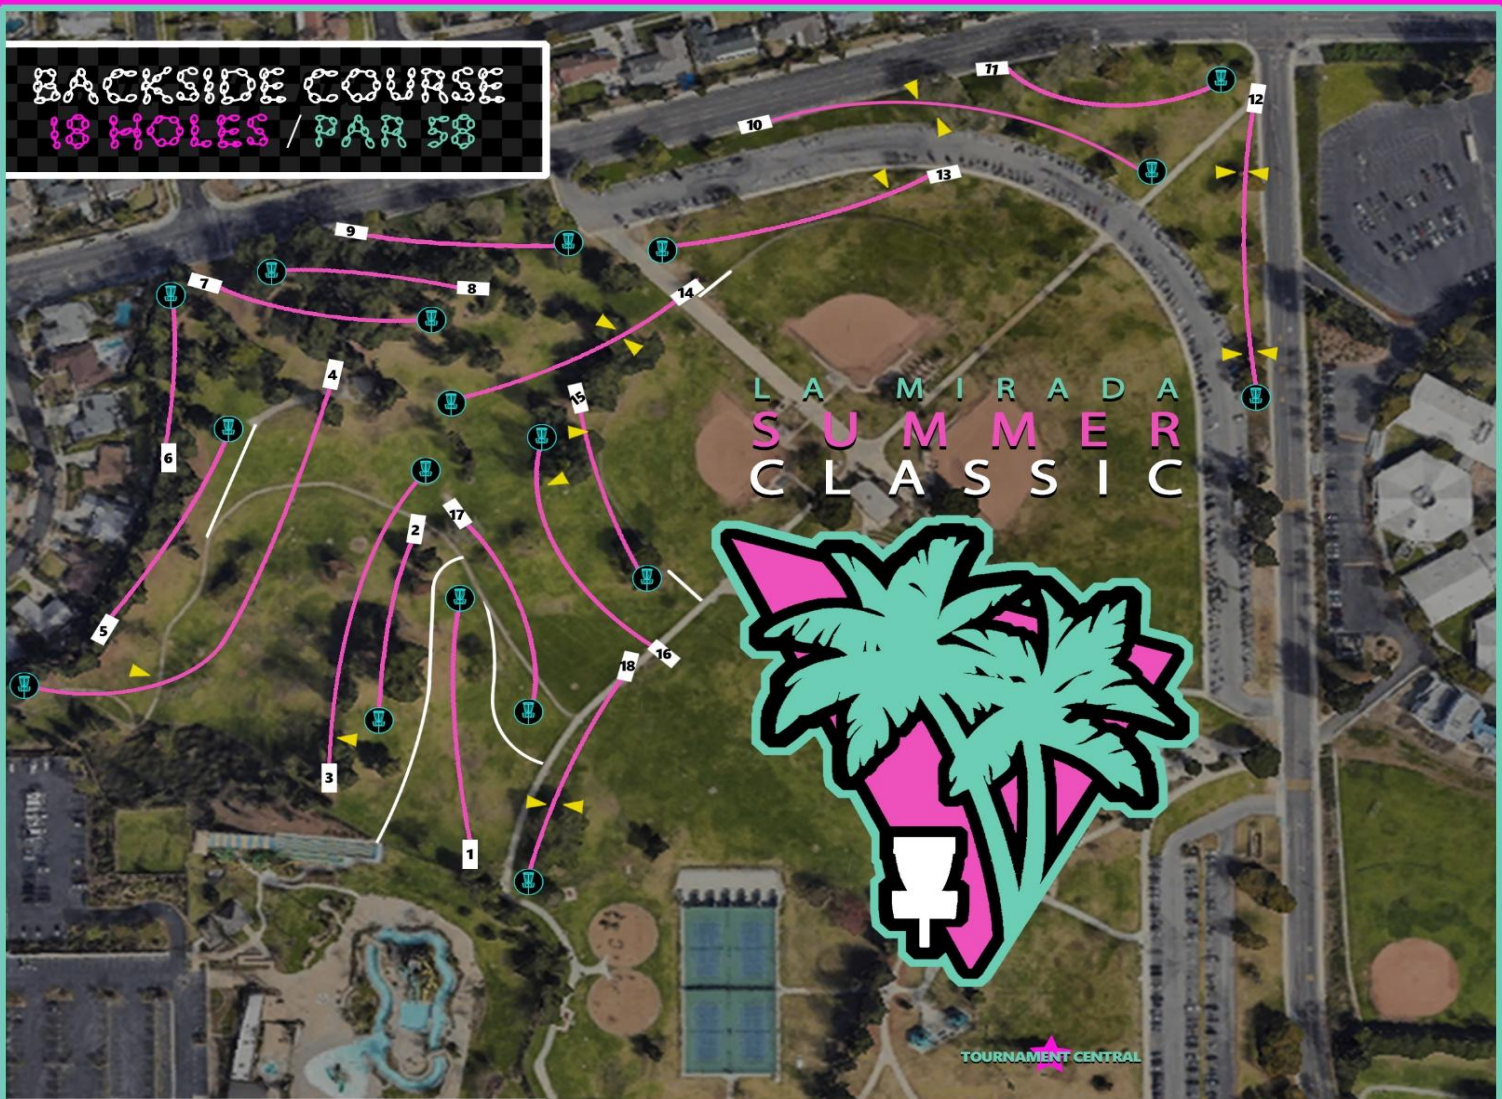

BACKSIDE COURSE  
18 HOLES / PAR 58

LAKESIDE COURSE  
18 HOLES / PAR 57

- O.B.
- all sidewalks and beyond
  - the sidewalk dividing the fairway plays as a river OB
  - gutter to the marked OB lines and beyond past the mando trees
  - marked OB lines and beyond
- play your next shot 1 meter inbounds from where the disc last crossed OB with a 1 stroke penalty*