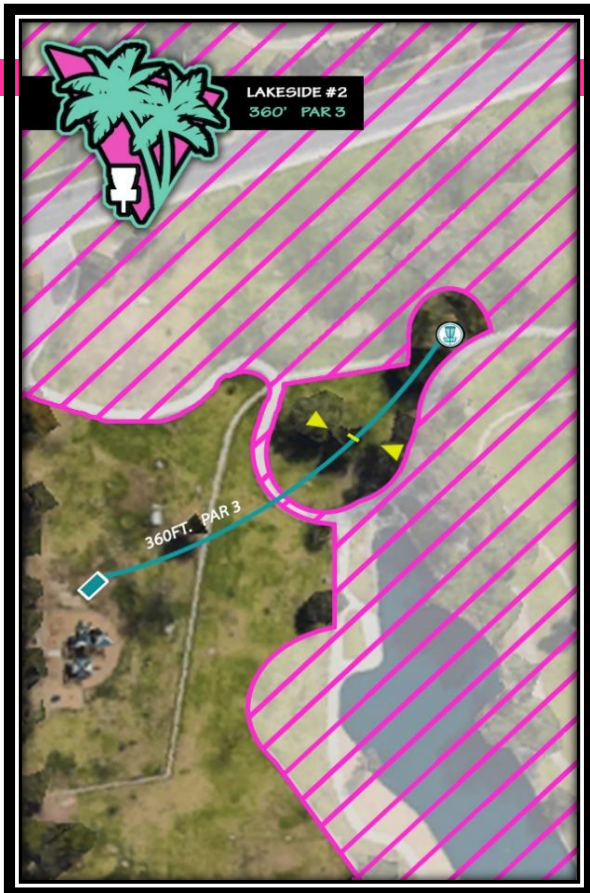

BACKSIDE COURSE  
18 HOLES / PAR 58

LAKESIDE COURSE  
18 HOLES / PAR 57

### LAKESIDE HOLE 1 PAR 3 - 310FT.

Long basket position near the willow tree / normal hole 1 tee pad

MANDOS NONE

- O.B.
- gutter and beyond left towards the playground
  - gutter and beyond near the lake
  - all sidewalks and beyond
  - marked OB lines and beyond
- play your next shot 1 meter inbounds from where the disc last crossed OB with a 1 stroke penalty*

- O.B.
- all sidewalks and beyond
  - the sidewalk dividing the fairway plays as a river OB
  - gutter to the marked OB lines and beyond past the mando trees
  - marked OB lines and beyond
- play your next shot 1 meter inbounds from where the disc last crossed OB with a 1 stroke penalty*