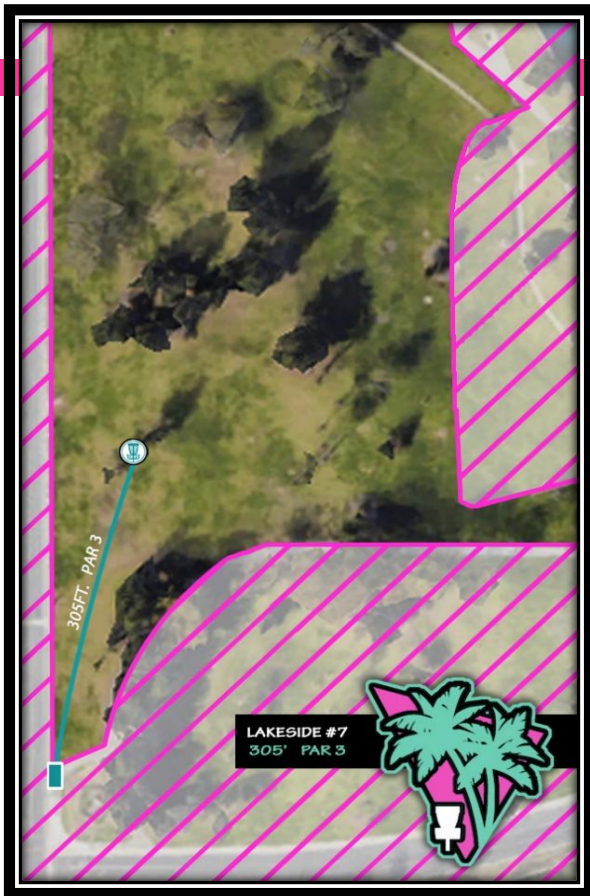

2026 LA MIRADA SUMMER CLASSIC

LAKESIDE HOLE 7 PAR 3 - 305FT.

straight basket position / normal hole 7 sidewalk tee pad

MANDOS NONE

- O.B. curb/street and beyond
- all sidewalks and beyond
- marked OB lines and beyond

play your next shot 1 meter inbounds from where the disc last crossed OB with a 1 stroke penalty