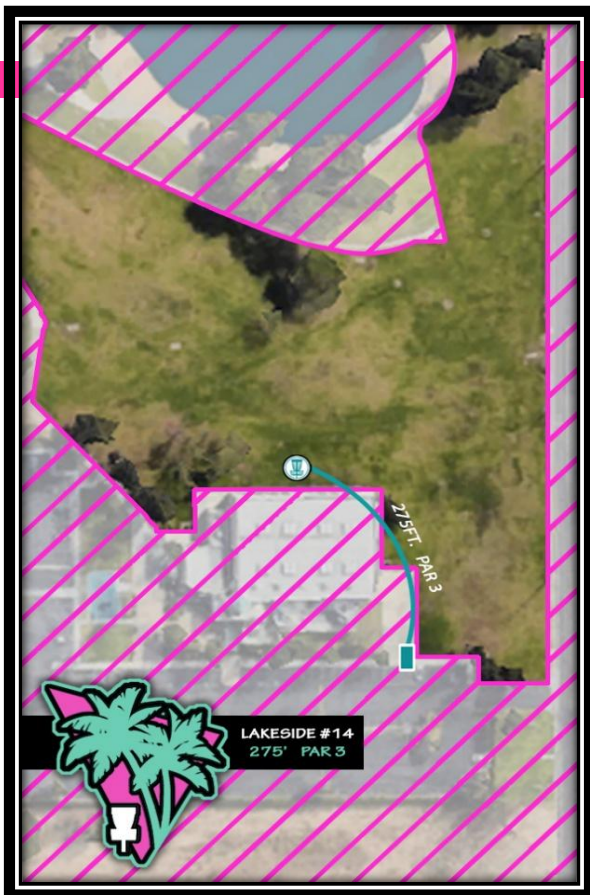

2026 LA MIRADA SUMMER CLASSIC

LAKESIDE HOLE 14 PAR 3 - 275FT.

MANDOS short basket position / alt. hole 14 tee pad behind the gym
NONE

1. O.B. all cement and rooftop around the gym building
   all sidewalks and beyond
   gutter and beyond
   marked OB lines and beyond
   curb/street and beyond
   play your next shot 1 meter inbounds from where the disc last crossed OB with a 1 stroke penalty
   You are teeing off from an OB area
   If your tee shot never crosses inbounds, re-tee with a 1 stroke penalty