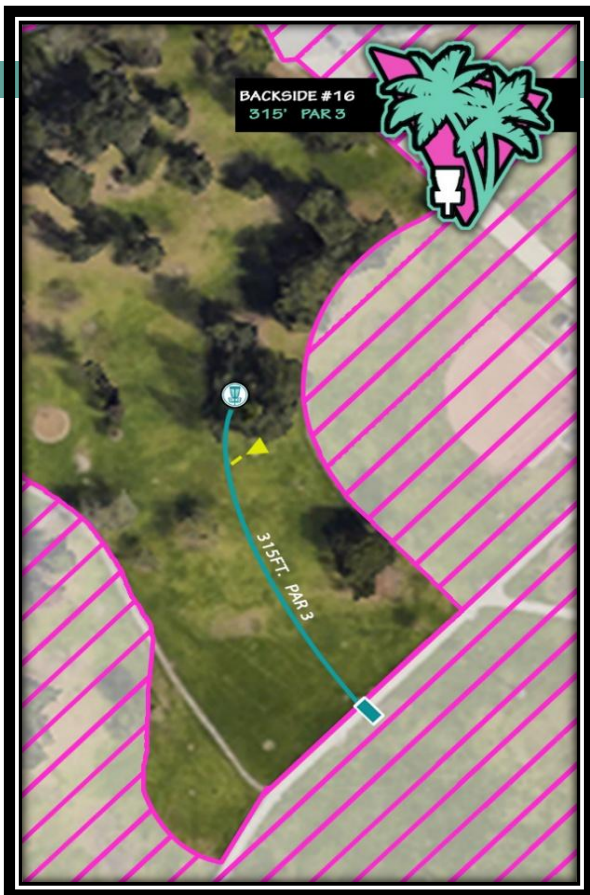

2026 LA MIRADA SUMMER CLASSIC

BACKSIDE HOLE 16 PAR 3 - 315FT.

right basket position / normal hole 16 sidewalk tee pad

MANDOS **MANDO** - Throw must pass on the left side of the marked pole

if mando is missed, proceed to the marked drop zone

with a 1 stroke penalty

O.B. all sidewalks and beyond (behind tee pad)

baseball fenceline and beyond

marked OB lines and beyond

gutter and beyond (after hole 17's marked island green)

play your next shot 1 meter inbounds from where the disc

last crossed OB with a 1 stroke penalty