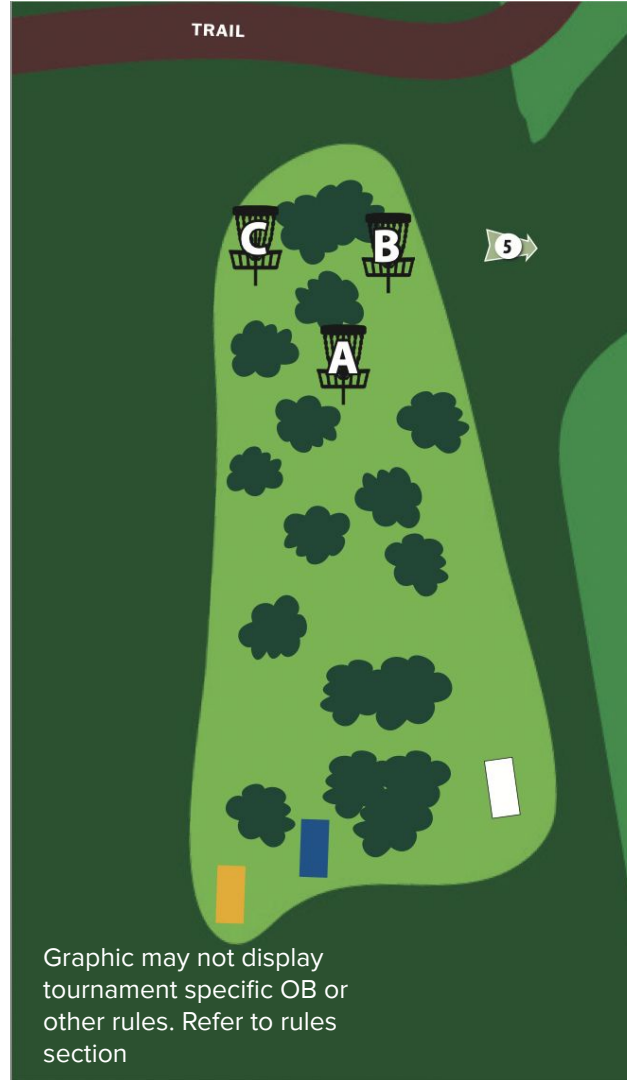

## Diamond Layout

Pin Position - A

Gold Tee: 223 ft (68m)

Elevation: -54 ft (-16m)

Out of bounds on or beyond gravel walking path long of pin positions.

Graphic may not display tournament specific OB or other rules. Refer to rules section