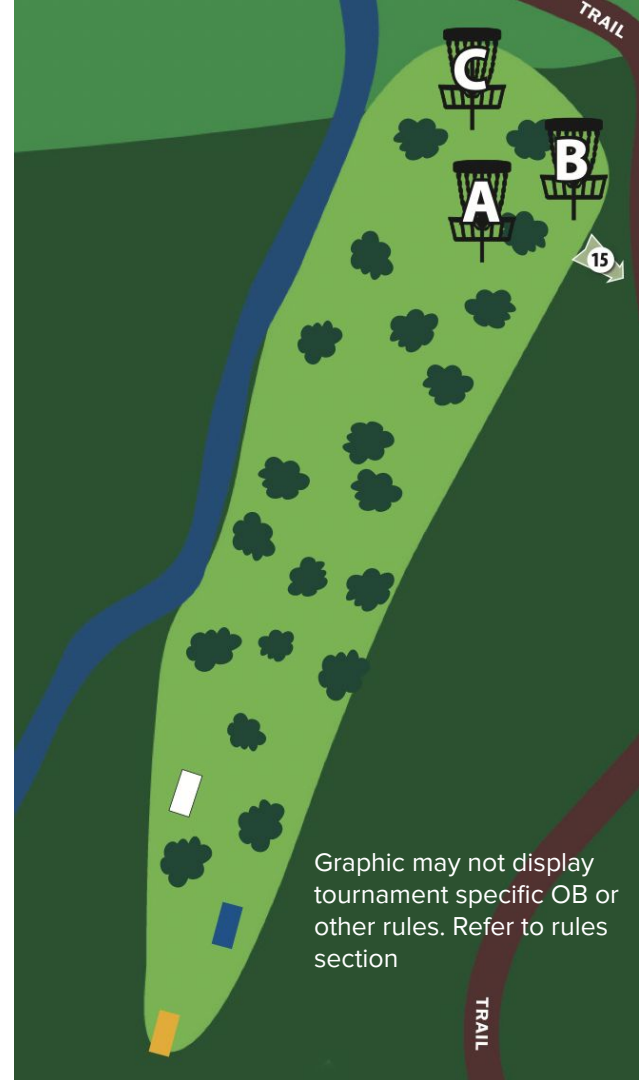

## Gold Layout

Pin Position - B

Gold Tee: 599 ft (183m)

Elevation: +28 ft (+9m)

Out of bounds on or beyond gravel path right of fairway.

Casual relief may be taken from muddy area left of fairway and from within gully crossing the fairway