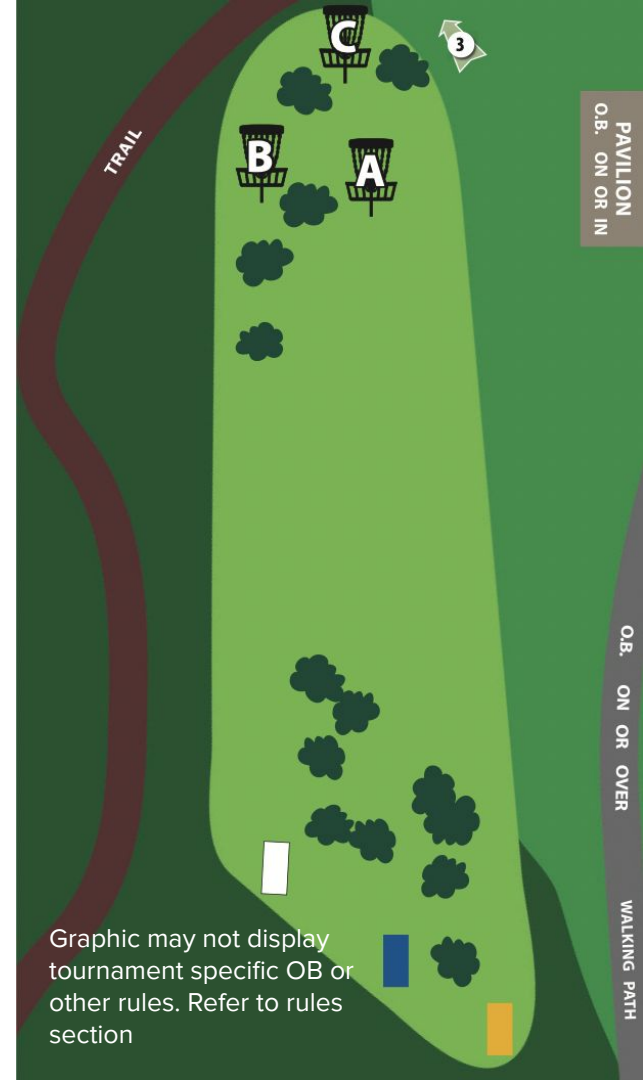

NORTH BOUNDARY CHAMPIONSHIP DGC

Hole 2 - Par 4

Gold Layout

Pin Position - B

Gold Tee: 513 ft (156m)

Elevation: +10ft (+3m)

Out of bounds right of fairway and pins marked by flagged line.

Out of bounds on or beyond gravel walking path long of pin positions marked by flagged line.

Casual relief may be taken from the drainage ditch in front of green area.