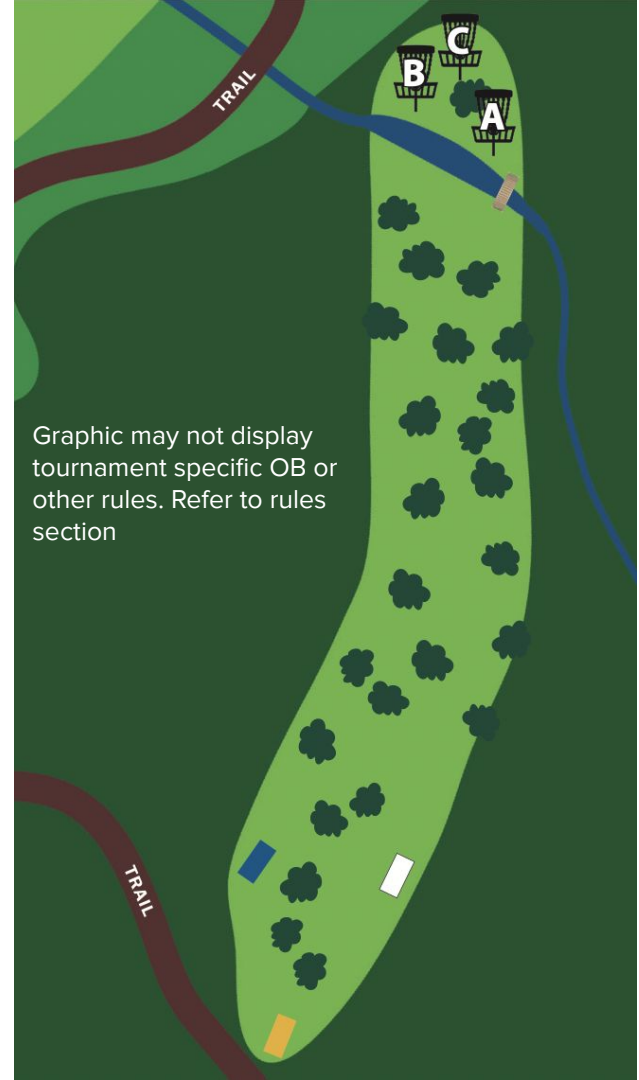

## Diamond Layout

Pin Position - B

White Tee: 627 ft (191m)

Elevation: -85 ft (-26m)

Out of bounds on or beyond gravel path and fence area left of fairway/green.

Casual relief may be taken from muddy areas left of fairway and from mud/water in gully short of green area.