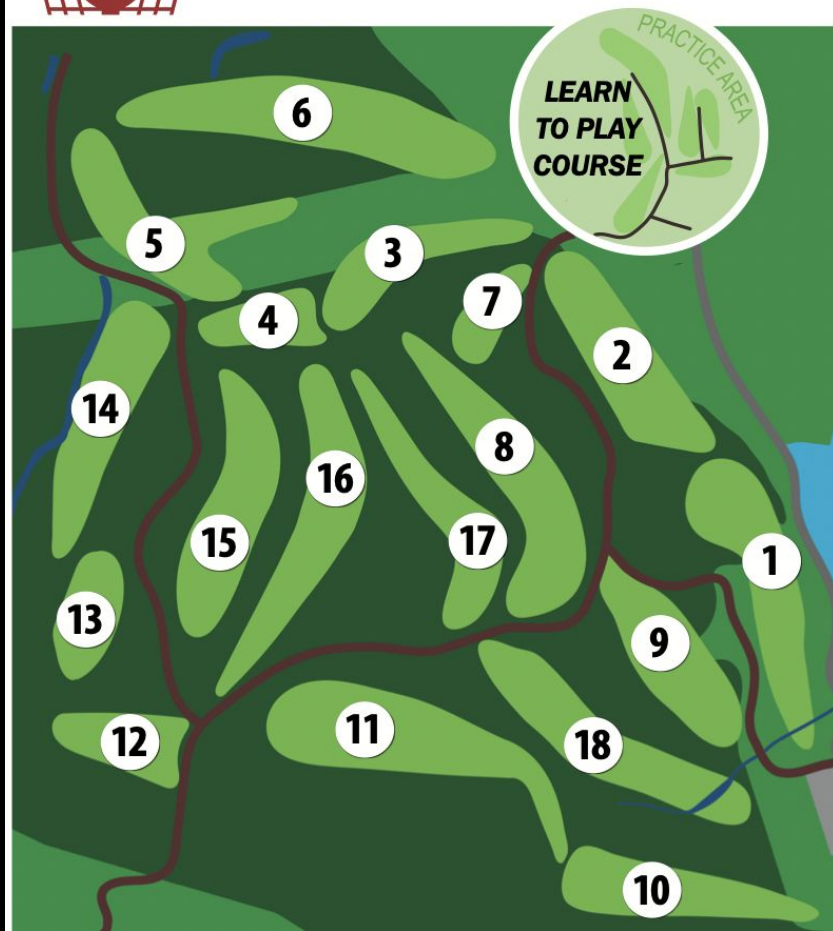

# Tie Breakers

- In the event of a tie for first place after each division's final round, all tied competitors will compete in a playoff. If you are not on the final card, and have a chance to finish in the tie, you must remain near Tournament HQ until all cards in your division are complete.
- Playoffs will play the sudden death format on Holes 1, 2, 7, 8, and 9 on a loop until a winner is decided.
- Sudden death - Each competitor plays the hole as normal. Any competitor who shoots a higher score than the other competitors will be eliminated. The last competitor remaining will be declared the winner.
- Individuals who lose the playoff will take solo or a split second place.
- Example: Players A, B, and C all finish at -10 tied for first after the final round. Each player plays Hole 1. Player's A and C score par while Player B cards a bogey. Player B is eliminated and Players A and C proceed to Hole 2.

# Tournament Locations

Parking denoted by red boxes

- Hole 1 Gold Tee
- Tournament Central
- Bathroom
- Hole 10 Gold Tee
- Warm Up Area

# NORTH BOUNDARY PARK DISC GOLF COURSE

## Course Map