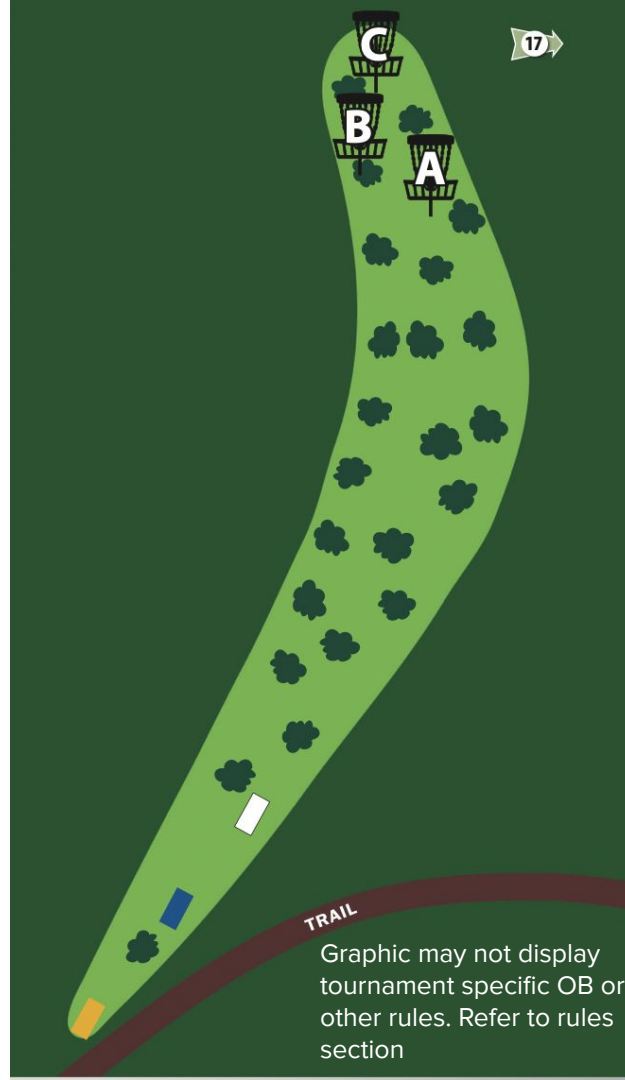

## White Layout

Pin Position - A

White Tee: 546 ft (166m)

Elevation: -1 ft (0m)

Out of bounds on or beyond gravel path right of tee areas.

Mandatory: Discs must not enter restricted space left of marked trees. If the first mandatory is missed, proceed to drop zone #1 (White Tee) with a one stroke penalty. If second mandatory is missed, proceed to drop zone #2 (Turf tee adjacent to mandatory) with a one stroke penalty