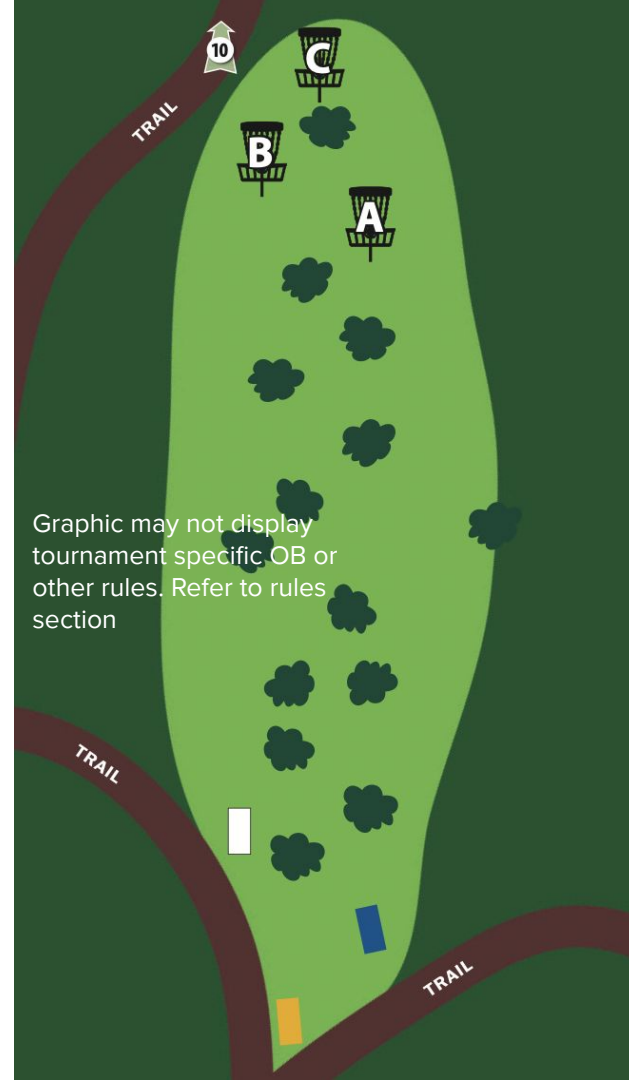

## Diamond Layout

Pin Position - B

White Tee: 386 ft (118m)

Elevation: -76 ft (-23m)

Out of bounds on or beyond gravel path and fence line left and long of fairway and green area.

Casual relief may be taken from the drainage ditch right and long of fairway and green area.