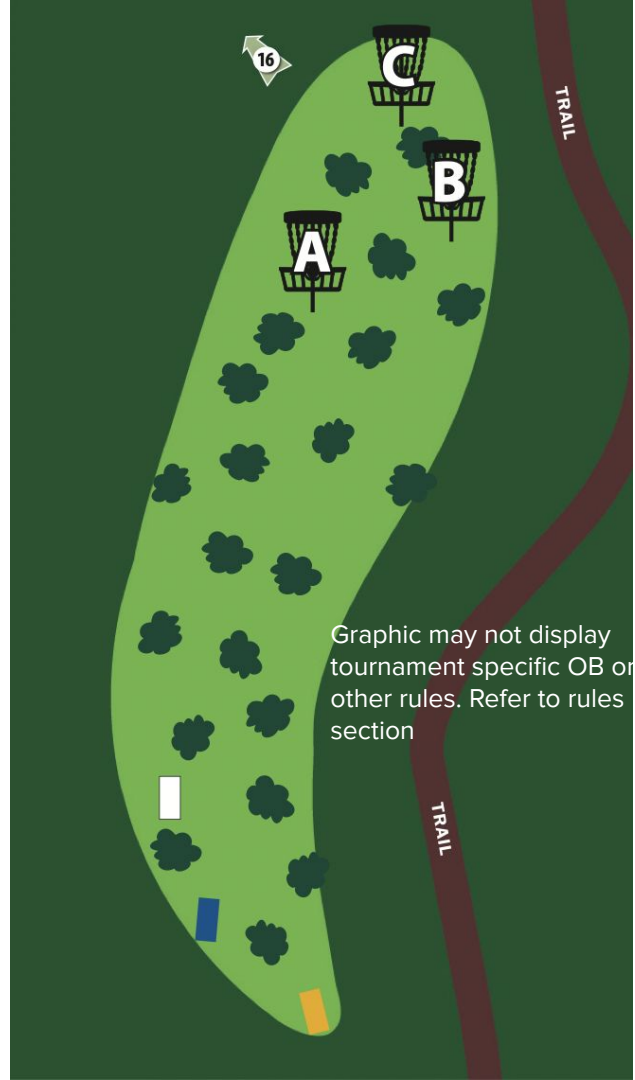

## Diamond Layout

Pin Position - B

White Tee: 442 ft (135m)

Elevation: 0 ft (0m)

Out of bounds on or beyond gravel path right of fairway.