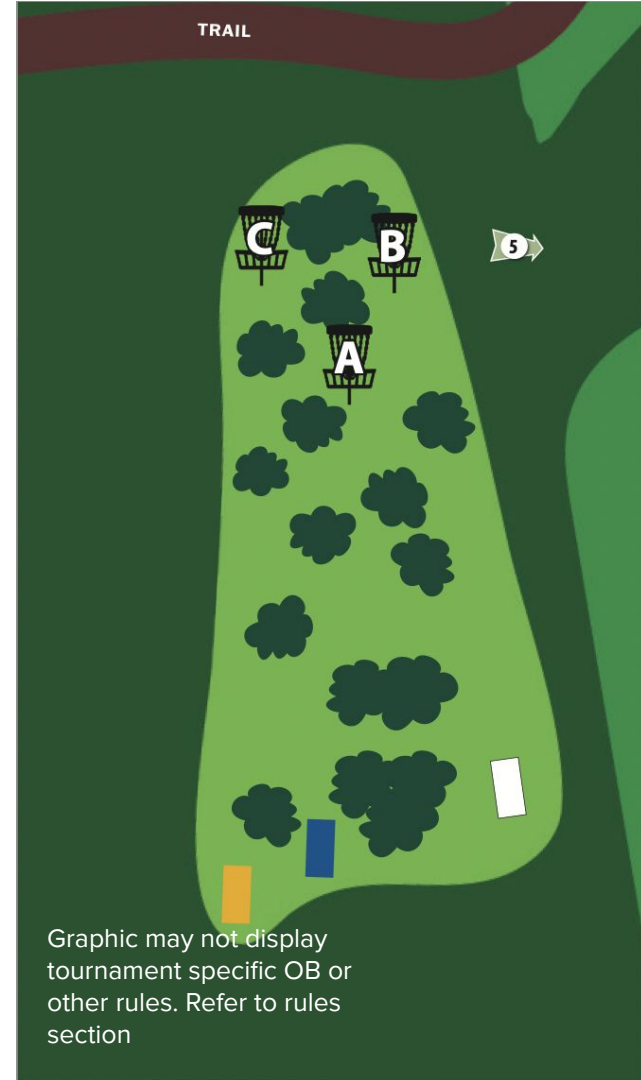

# Hole 4 - Par 3

## Gold Layout

Pin Position - A

Gold Tee: 223 ft (68m)

Elevation: -54 ft (-16m)

Out of bounds on or beyond gravel walking path long of pin positions.