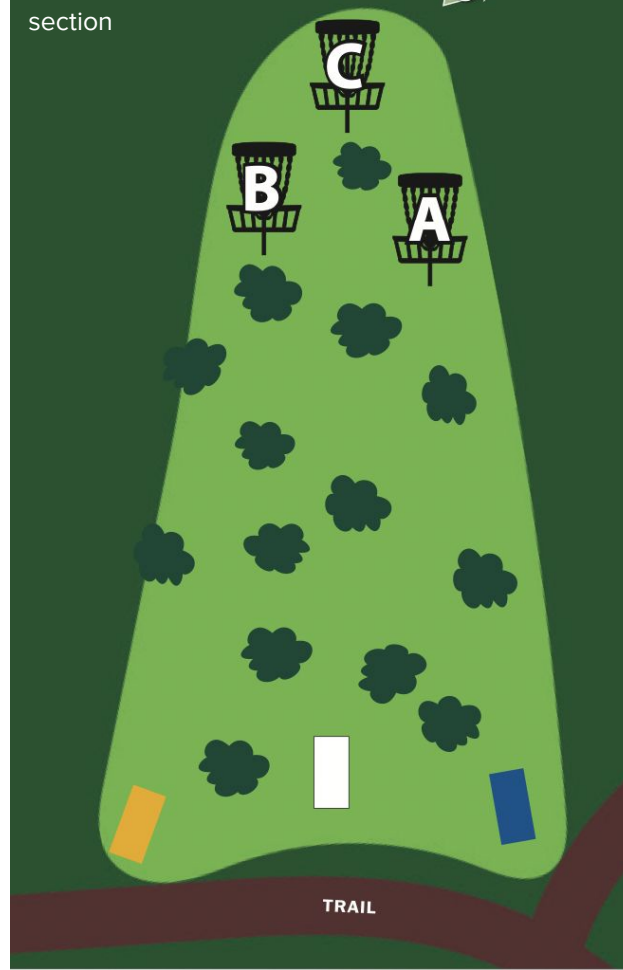

NORTH BOUNDARY CHAMPIONSHIP DGC

Hole 12 - Par 3

Gold Layout

Pin Position - B

Gold Tee: 273 ft (83m)

Elevation: -59 ft (-18m)

Out of bounds on or beyond gravel path right of fairway.

Graphic may not display tournament specific OB or other rules. Refer to rules section

13