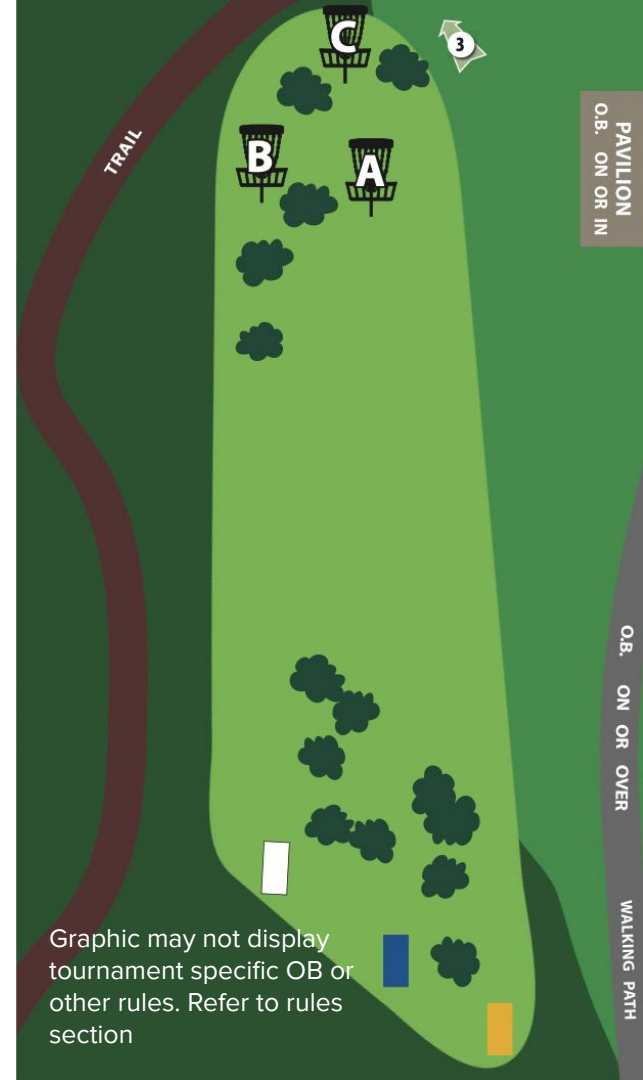

NORTH BOUNDARY CHAMPIONSHIP DGC

Hole 2 - Par 4

Diamond Layout

Pin Position - B

Gold Tee: 513 ft (156m)

Elevation: +10ft (+3m)

Out of bounds right of fairway and pins marked by flagged line.

Out of bounds on or beyond gravel walking path long of pin positions marked by flagged line.

Casual relief may be taken from the drainage ditch in front of green area.