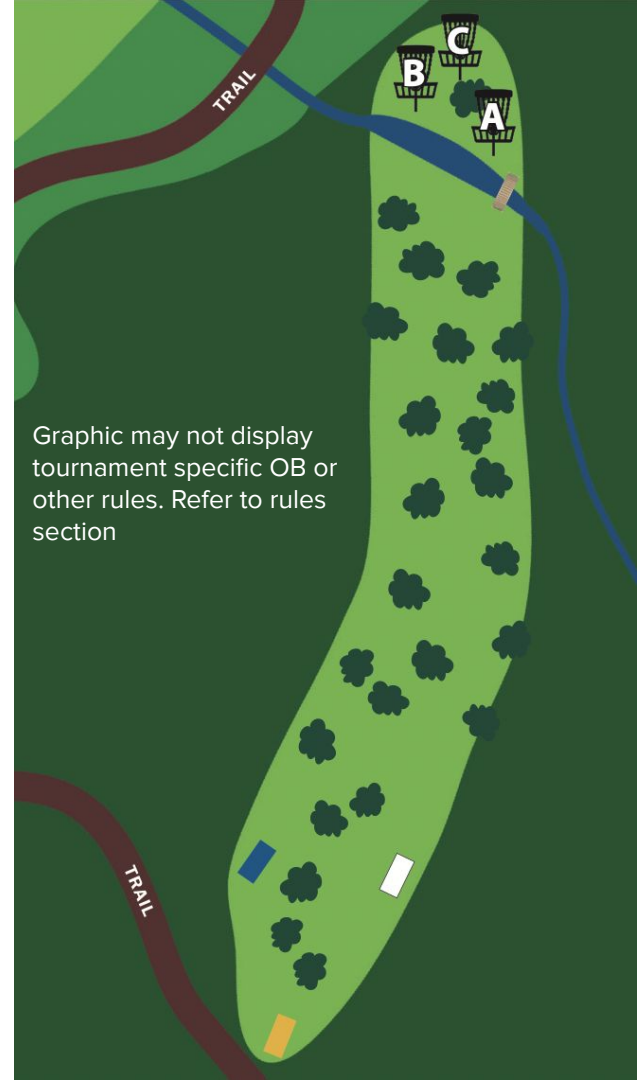

# Thank You!

A huge thank you to you all for attending our event. We are excited to host this year's tournament and can't wait to watch you all take on North Boundary Disc Golf Course. Your participation means a lot, and we are working hard to make sure it's a fun, competitive, and memorable event for everyone involved. After the tournament, we'd love to hear your feedback so we can continue improving and growing. Please reach out through the event feedback form on the PDGA page or email us directly to let us know how we did. Best of luck to each of you—we can't wait to see you out on the course and watch some great disc golf!