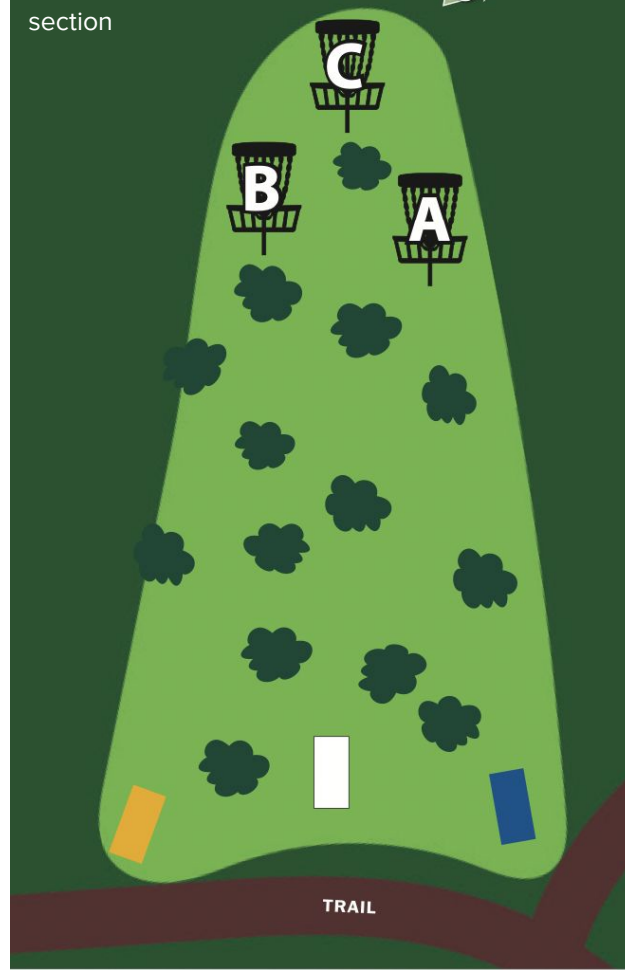

NORTH BOUNDARY CHAMPIONSHIP DGC

Hole 12 - Par 3

White Layout

Pin Position - B

White Tee: 246 ft (75m)

Elevation: -60 ft (-18m)

Out of bounds on or beyond gravel path right of fairway.

Graphic may not display tournament specific OB or other rules. Refer to rules section

13