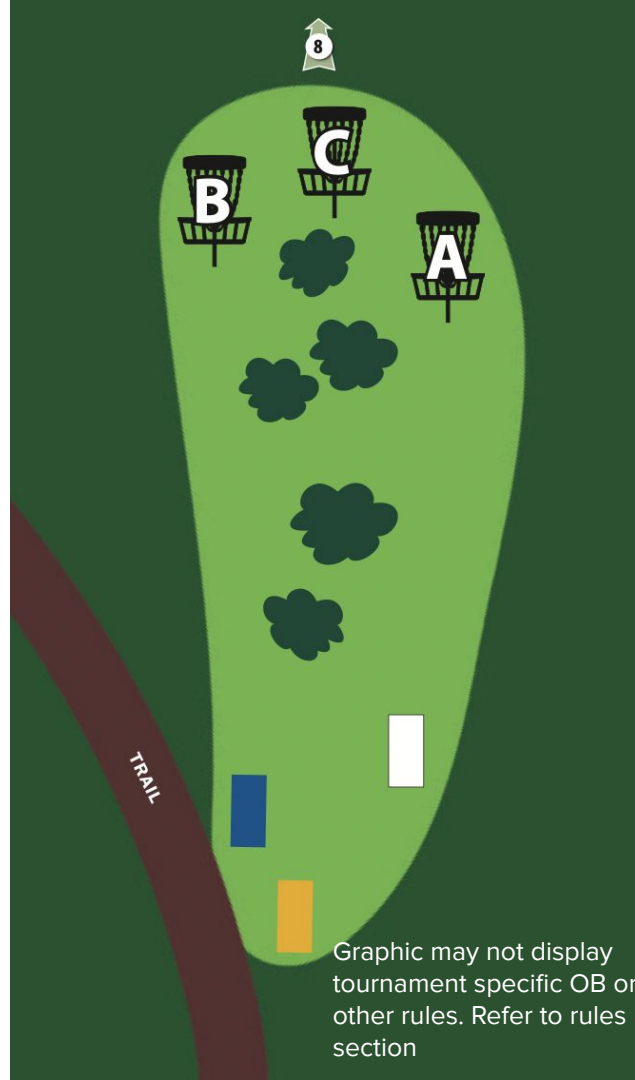

**NORTH BOUNDARY CHAMPIONSHIP DGC**

**Hole 7 - Par 3**

**White Layout**

Pin Position - C

White Tee: 196 ft (60m)

Elevation: +41 ft (+12m)

Out of bounds on or beyond gravel path left of  
tee areas.

Graphic may not display  
tournament specific OB or  
other rules. Refer to rules  
section