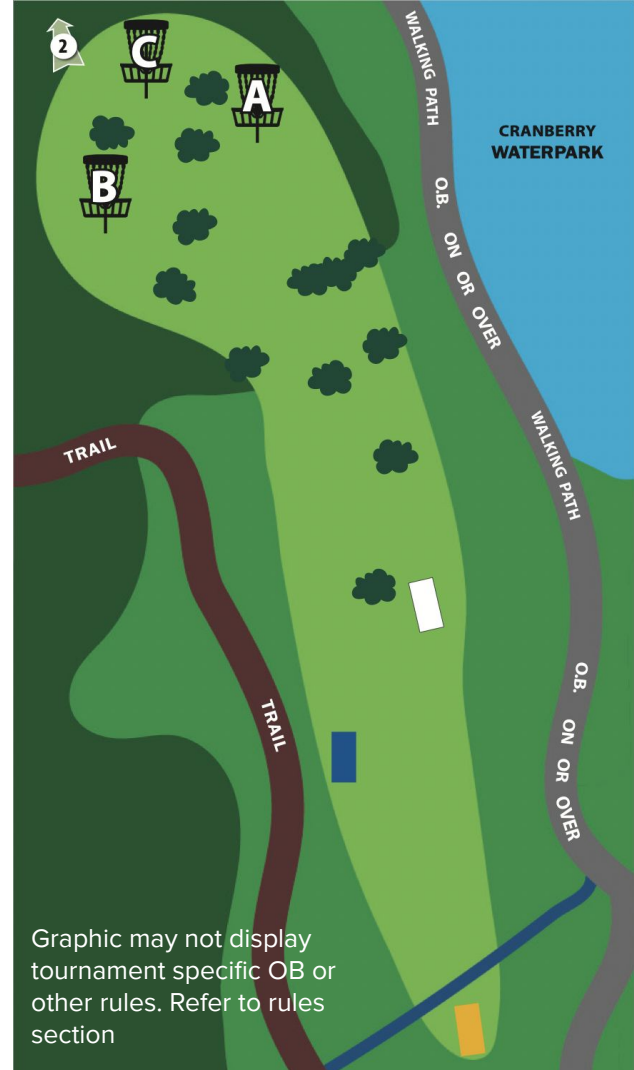

## White Layout

Pin Position - A

Gold Tee: 635 ft (194m)

Elevation: +21 ft (+6m)

Out of bounds on or beyond paved walking path right.

Out of bounds on or beyond gravel walking path left.

Casual relief may be taken from gully area in front of gold tee and from drainage ditch crossing the fairway near the pin positions.