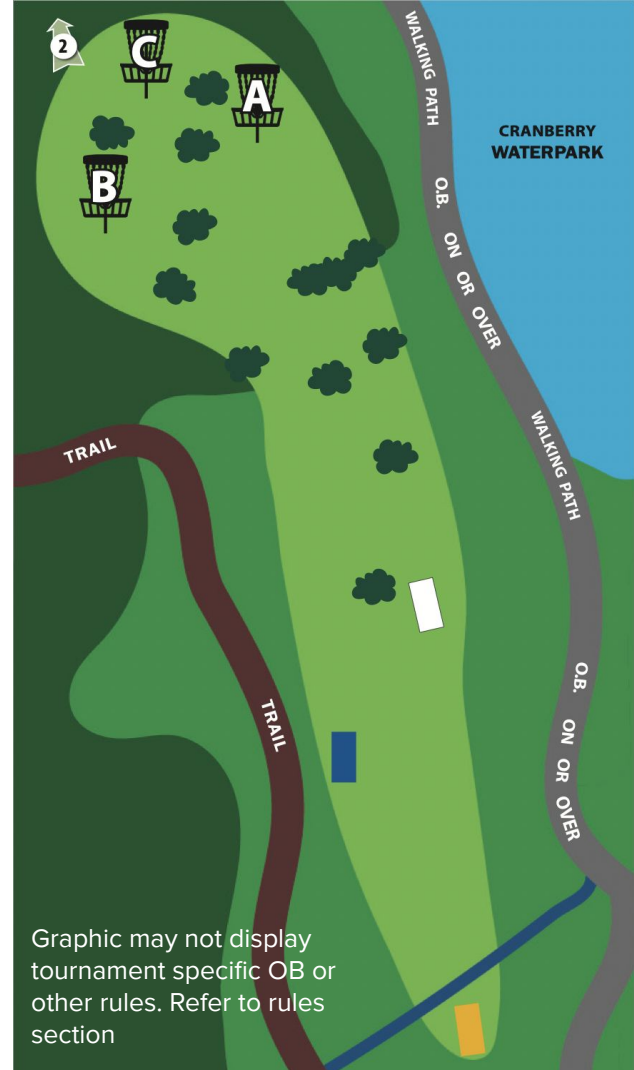

## Diamond Layout

Pin Position - A

Gold Tee: 635 ft (194m)

Elevation: +21 ft (+6m)

Out of bounds on or beyond paved walking path right.

Out of bounds on or beyond gravel walking path left.

Casual relief may be taken from gully area in front of gold tee and from drainage ditch crossing the fairway near the pin positions.