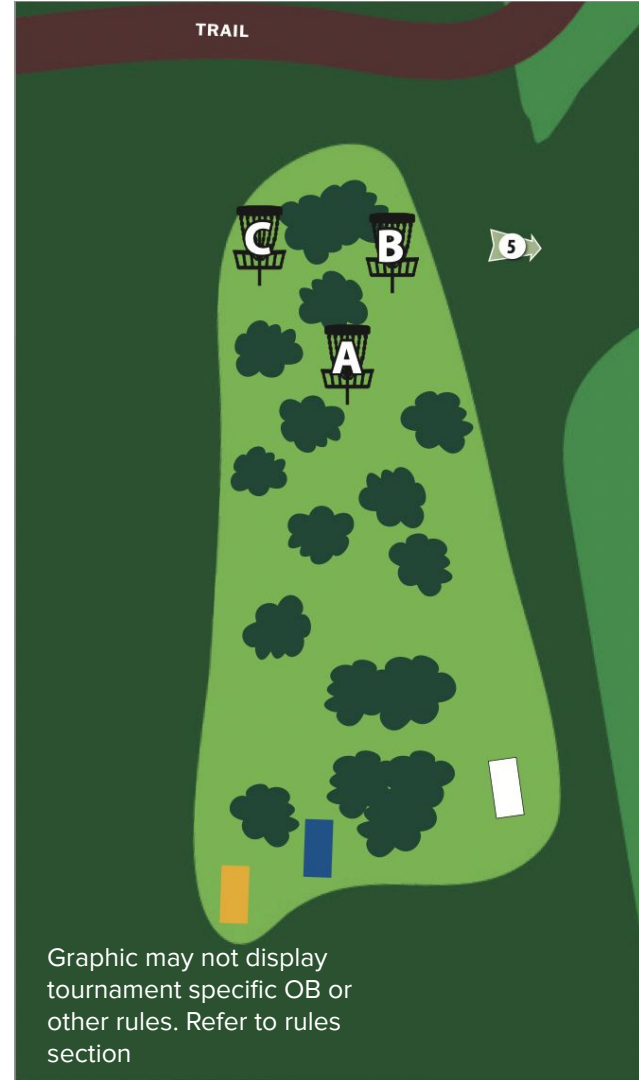

## White Layout

Pin Position - A

White Tee: 205 ft (62m)

Elevation: -38 ft (-12m)

Out of bounds on or beyond gravel walking path long of pin positions.