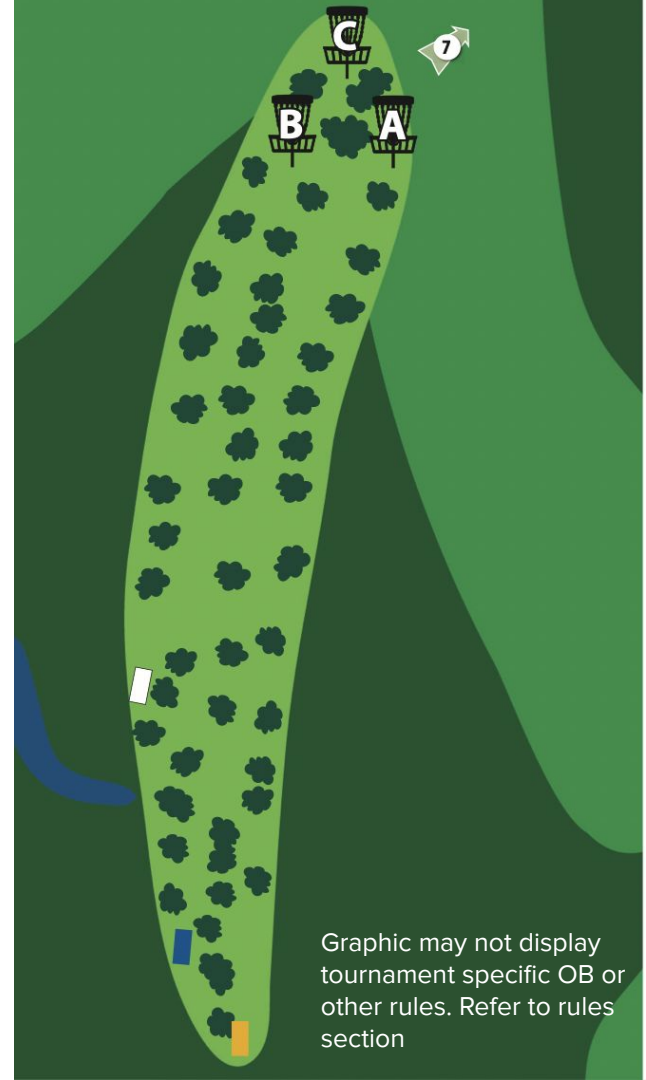

NORTH BOUNDARY CHAMPIONSHIP DGC

Hole 6 - Par 5
Gold Layout

Pin Position - C

Gold Tee: 871 ft (265m)

Elevation: -84 ft (-26m)

Out of bounds on or beyond paved walking path left of fairway.

Casual relief may be taken from muddy areas within the first and second gullies crossing the fairway.

Graphic may not display tournament specific OB or other rules. Refer to rules section