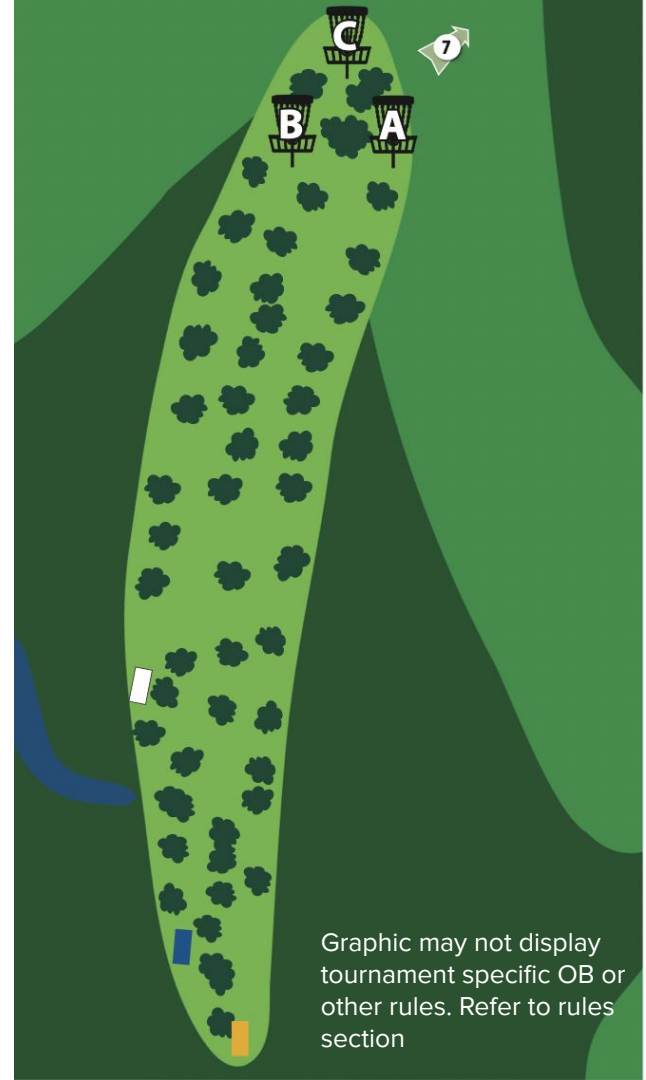

NORTH BOUNDARY CHAMPIONSHIP DGC

Hole 6 - Par 5
Diamond Layout

Pin Position - C

White Tee: 567 ft (173m)

Elevation: -35 ft (-11m)

Out of bounds on or beyond paved walking path left of fairway.

Casual relief may be taken from muddy areas within the first and second gullies crossing the fairway.

Graphic may not display tournament specific OB or other rules. Refer to rules section