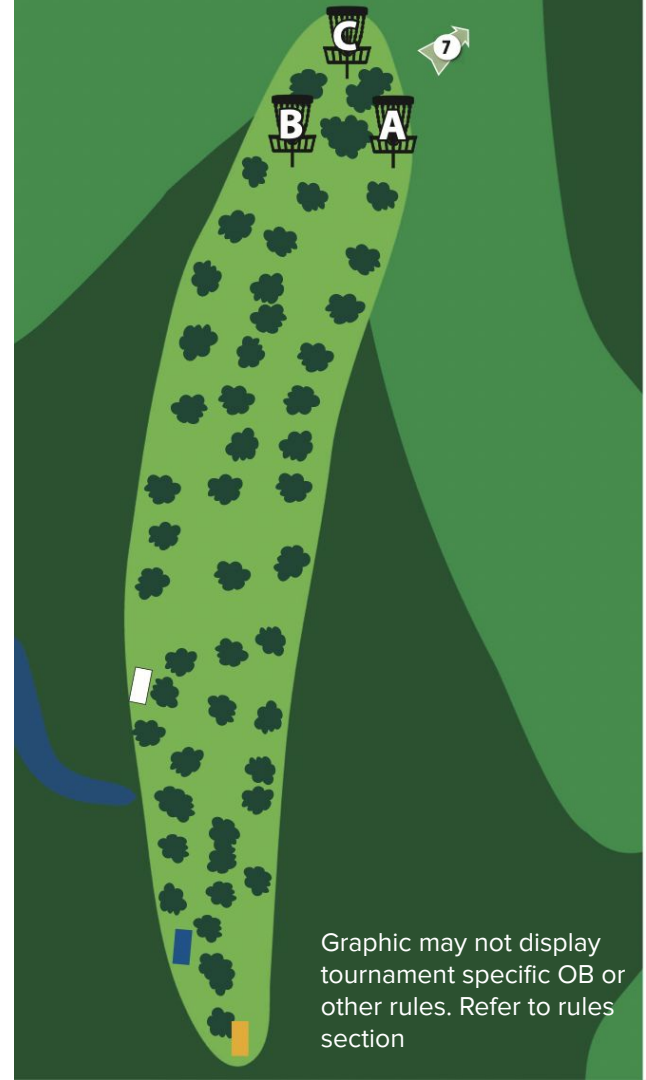

NORTH BOUNDARY CHAMPIONSHIP DGC

Hole 6 - Par 5
White Layout

Pin Position - C

White Tee: 567 ft (173m)

Elevation: -35 ft (-11m)

Out of bounds on or beyond paved walking path left of fairway.

Casual relief may be taken from muddy areas within the first and second gullies crossing the fairway.