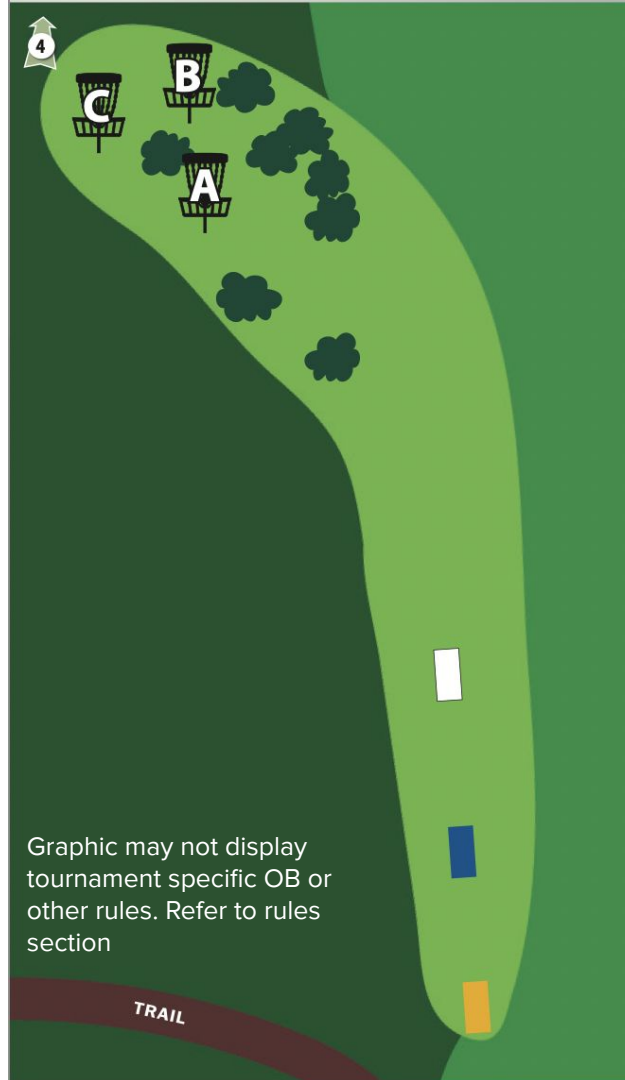

NORTH BOUNDARY CHAMPIONSHIP DGC

Hole 3 - Par 4
Gold Layout

Pin Position - C

Gold Tee: 530 ft (162m)

Elevation: +128 ft (+39m)

No Out of Bounds