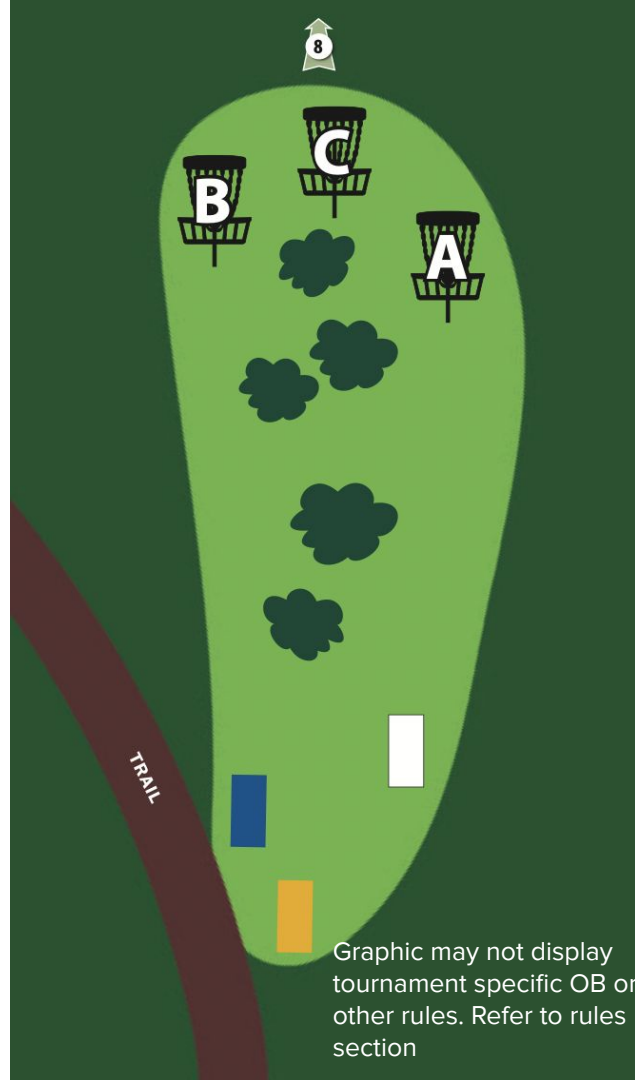

## Diamond Layout

Pin Position - C

White Tee: 196 ft (60m)

Elevation: +41 ft (+12m)

Out of bounds on or beyond gravel path left of  
tee areas.

Graphic may not display  
tournament specific OB or  
other rules. Refer to rules  
section