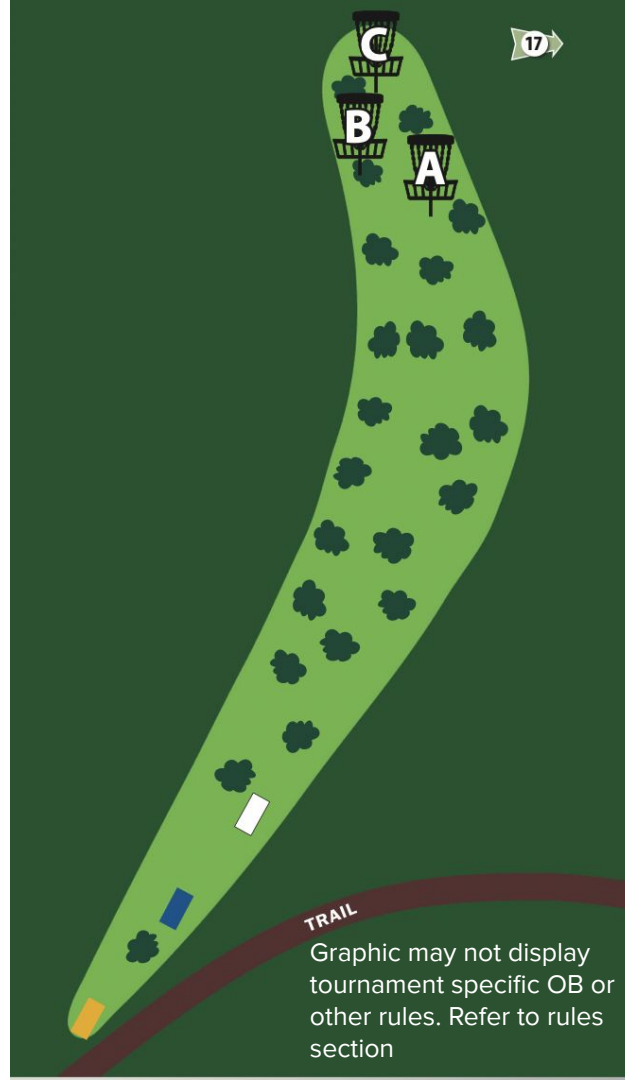

## Gold Layout

Pin Position - A

Gold Tee: 756 ft (230m)

Elevation: 0 ft (0m)

Out of bounds on or beyond gravel path right of tee areas.

Mandatory: Discs must not enter restricted space left of marked trees. If the first mandatory is missed, proceed to drop zone #1 (White Tee) with a one stroke penalty. If second mandatory is missed, proceed to drop zone #2 (Turf tee adjacent to mandatory) with a one stroke penalty