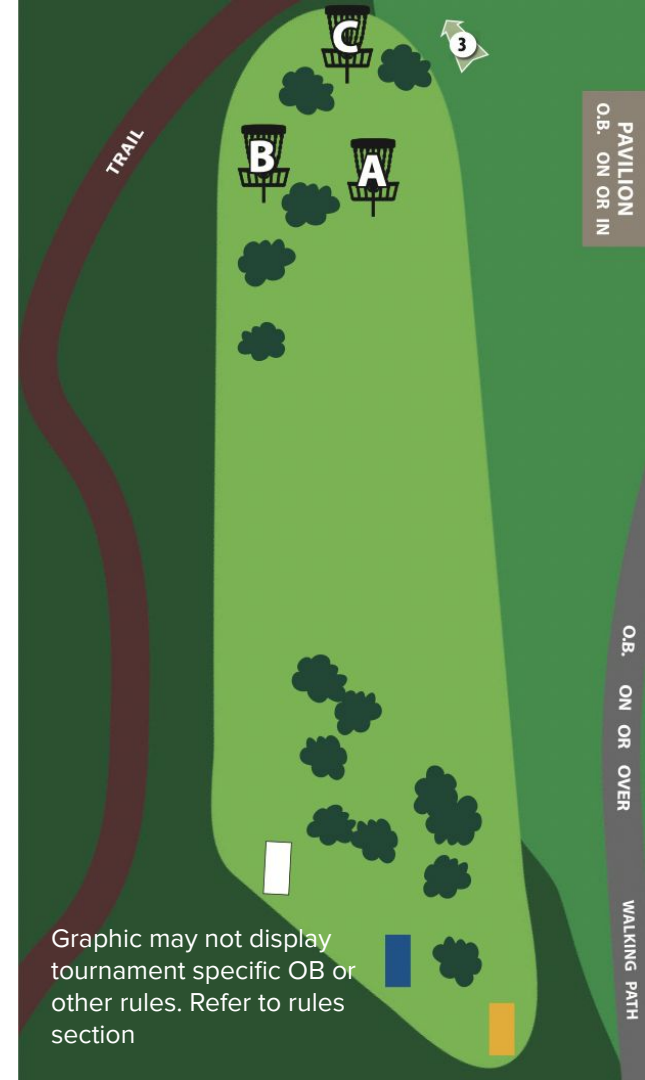

NORTH BOUNDARY CHAMPIONSHIP DGC

Hole 2 - Par 4

White Layout

Pin Position - B

White Tee: 391 ft (119m)

Elevation: -26 ft (-8m)

Out of bounds right of fairway and pins marked by flagged line.

Out of bounds on or beyond gravel walking path long of pin positions marked by flagged line.

Casual relief may be taken from the drainage ditch in front of green area.