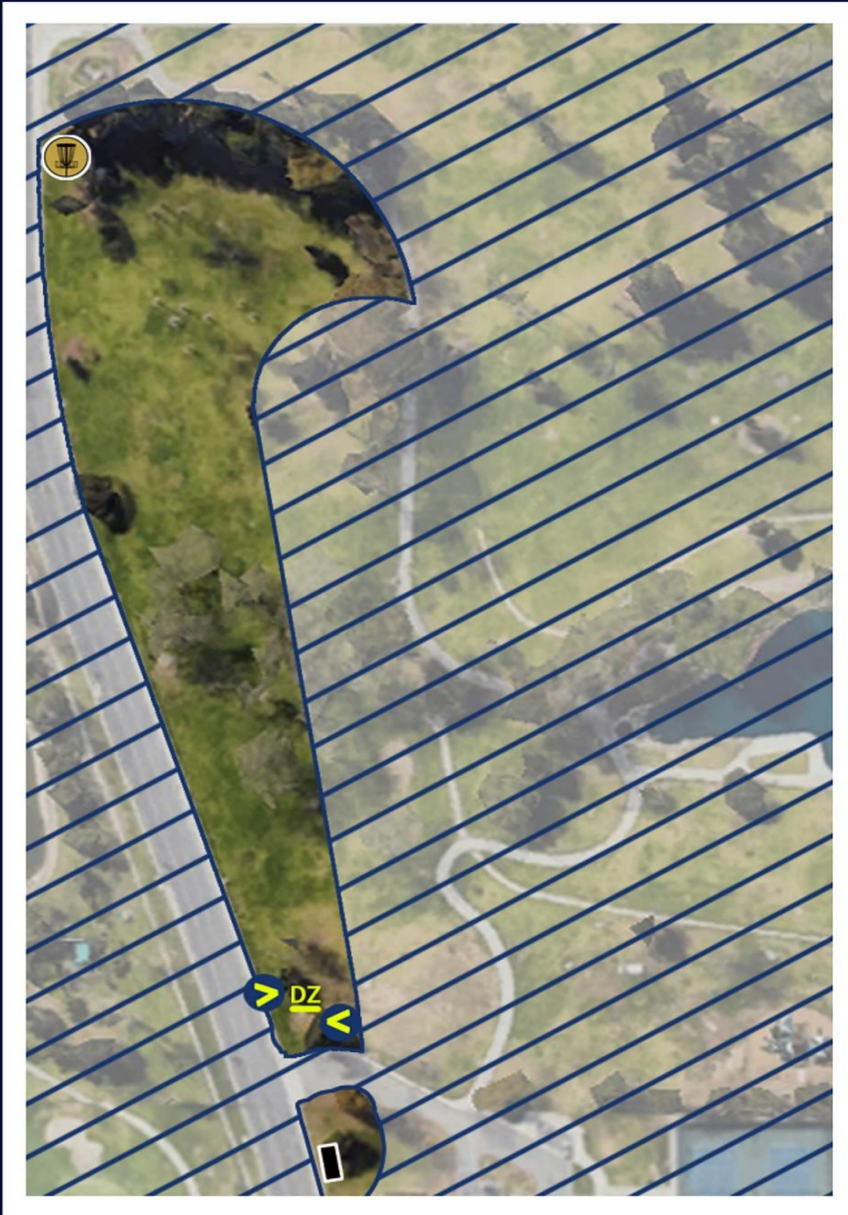

HOLE #1

La Mirada

OPEN

SPONSORED BY **INNOVA** DISC GOLF

PAR 4
630 FT.

2026

Tee is located at the normal La Mirada lakeside course hole 2 tee pad

Marked OB lines and beyond are OB
 Gutter and beyond after the 1st set of mandos is OB
 All sidewalks and beyond are OB.
 (The sidewalk dividing the fairway plays as a river and is OB if your disc comes to rest on it)

Throws must then pass on the left side of the marked mando pole.
 If that mando is missed, proceed to the marked drop zone near that pole with a 1 stroke penalty

Tee is located at the normal La Mirada lakeside course hole 3 tee pad

All sidewalks and beyond are OB.

Gutter and beyond is OB

Marked OB lines and beyond are OB

Driveway / curb and sidewalk dividing the fairway and the island green and are OB

The island green is safe up to the marked OB line on the right side near hole 3s tee pad.

Tee pad located about 100 ft behind the normal La Mirada lakeside course hole 4 tee pad on the grass island

Marked OB lines and beyond are OB.

All sidewalks and beyond are OB.

Driveway / curb and sidewalk directly in front of the tee pad between the island and fairway are OB