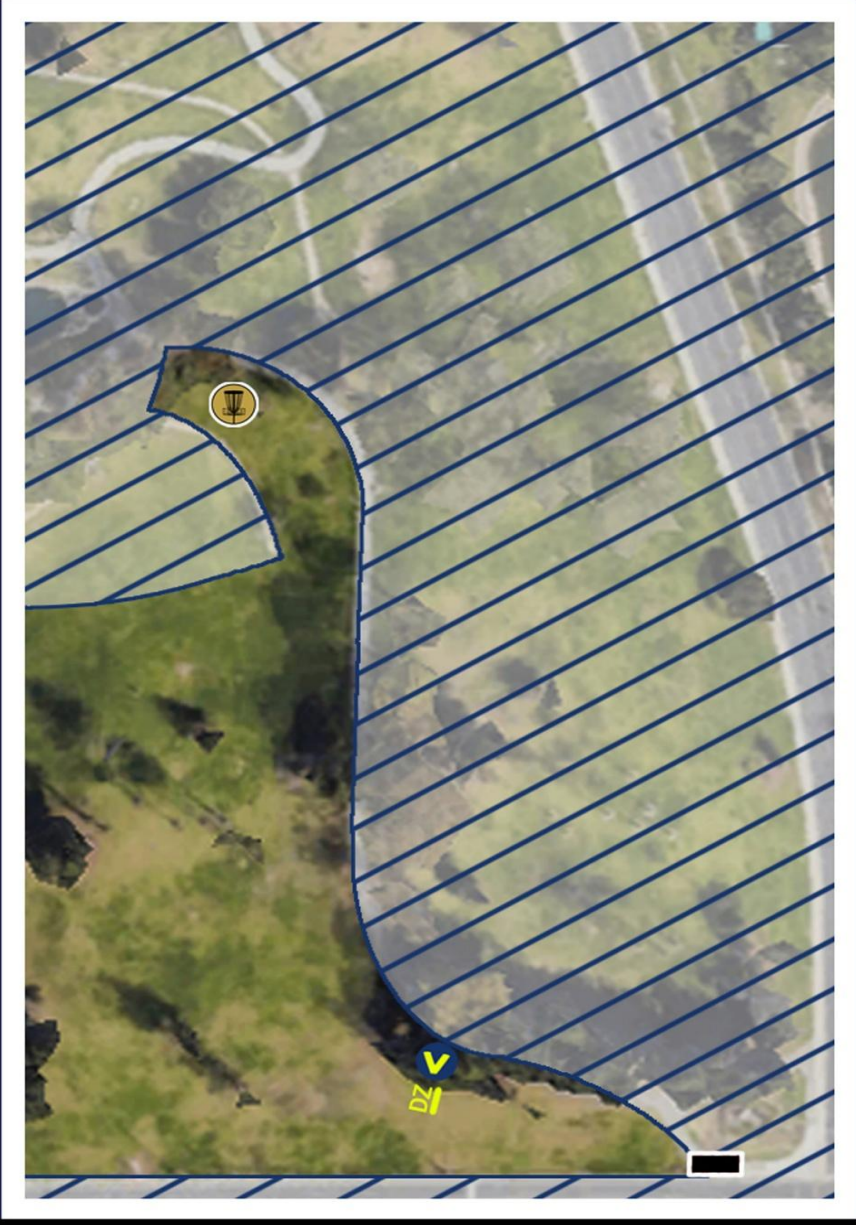

HOLE #4

La Mirada

OPEN

SPONSORED BY **INNOVA** DISC GOLF

PAR 4
680 FT.

2026

Tee is the normal La Mirada lakeside course hole 7 sidewalk tee pad

All sidewalks and beyond are OB.
Streets / curb and beyond are OB.
Marked fairway OB lines and beyond up to and including the gutter are OB.
Marked OB line and beyond left of the basket is OB.

Discs coming to rest OB will be brought inbounds 1 meter from where they crossed OB with a 1 stroke penalty.

Throws must pass on the left of the marked single mandatory tree
If the mando is missed, proceed to the marked drop zone with a 1 stroke penalty

If your disc comes to rest on any other tee pads surrounded by the in-bounds area it is NOT OB (normal lakeside hole 8 or hole 9 tee pad).