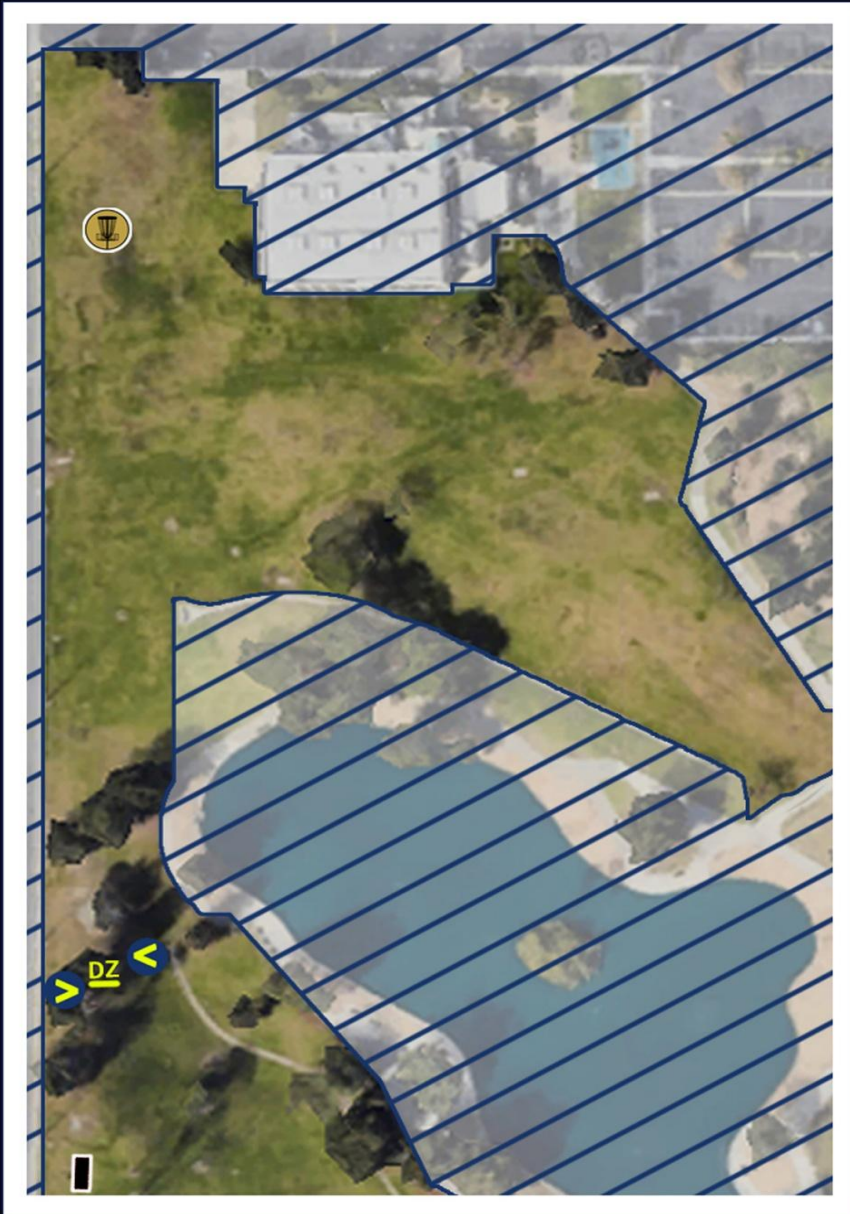

The tee is normal La Mirada lakeside course hole 13 tee pad.

Disc must travel between both mandatories.
If either mando is missed, proceed to the marked drop zone with a 1 stroke penalty

All sidewalks and beyond are OB,

Street / curb and beyond are OB.

Marked OB lines and beyond to the drain / gutter are OB.

Gutter than ends right of the tee pad and mandos is NOT OB.

Discs coming to rest OB will be brought inbounds 1 meter from where they crossed OB with a 1 stroke penalty.