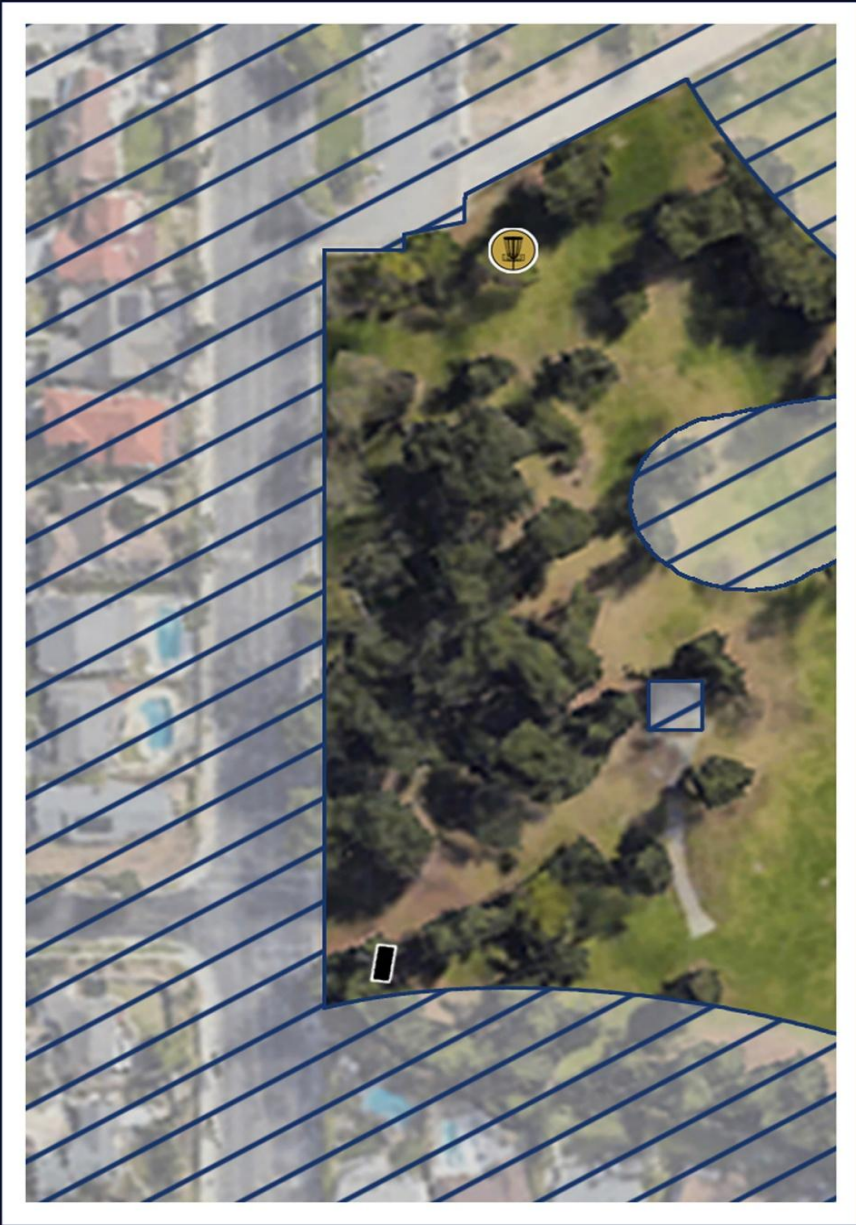

Tee is normal La Mirada backside course hole 7 tee pad.

All sidewalks and beyond are OB

On top of the restroom or on the cement around the restroom is OB.

Marked OB lines and beyond on the right side of the fairway are OB.

Discs coming to rest OB will be brought inbounds 1 meter from where they crossed OB with a 1 stroke penalty.

If your disc comes to rest on any other tee pads surrounded by the in-bounds area it is NOT OB.