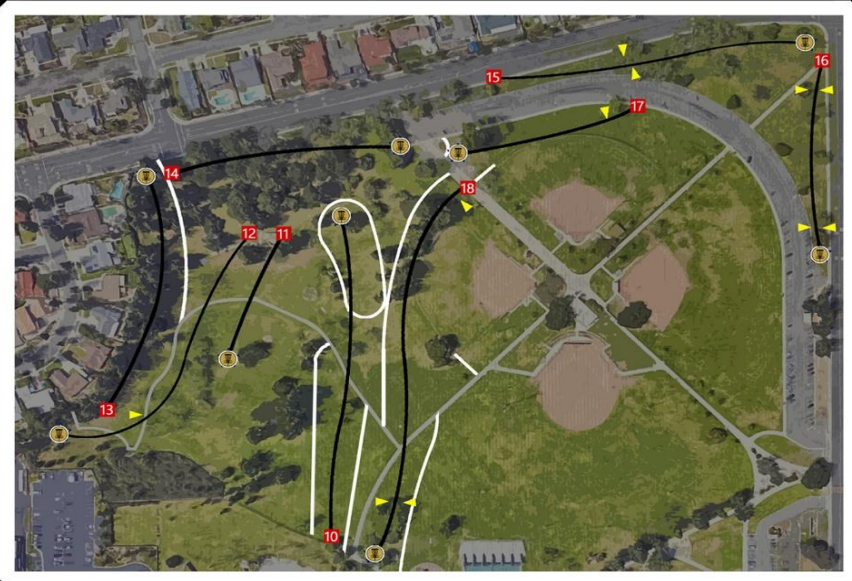

BACK 9

La Mirada Regional Park

Scoring will be taken on PDGA.COM/SCORE

PRO weekend access code: 2026LMO

AM weekend access code: LMO2026

Note 1: Two meter rule is **IN PLAY** - If your disc comes to rest over 2 meters off the ground, mark the spot directly below the disc and play your next shot with a 1 stroke penalty.

Note 2: All physical OB lines will be considered OB, if your disc comes to rest fully in the OB area and is touching the line it is still OB unless any part of it is touching inbounds. Play your next shot 1 meter inbounds from where it last crossed out from inbounds with a 1 stroke penalty.

Note 3: Discs coming to rest on tee pads that are within the holes inbounds fairway are **NOT** OB.

Note 4: Please be mindful and courteous of all park guests and other players & **HAVE FUN!**

Any questions or concerns, please contact:
Ryan Reilly - Tournament Director (PRO weekend)
(562) 397-7731

Andrew Salazar - Tournament Director (AM weekend)
(562) 447-9525

Gabriel Hernandez - Assistant TD (PRO & AM weekends)
(562) 504-9348

Californiadiscgolfseries@gmail.com
dgscene.com/LMOpen26PRO
dgscene.com/LMOpen26AM