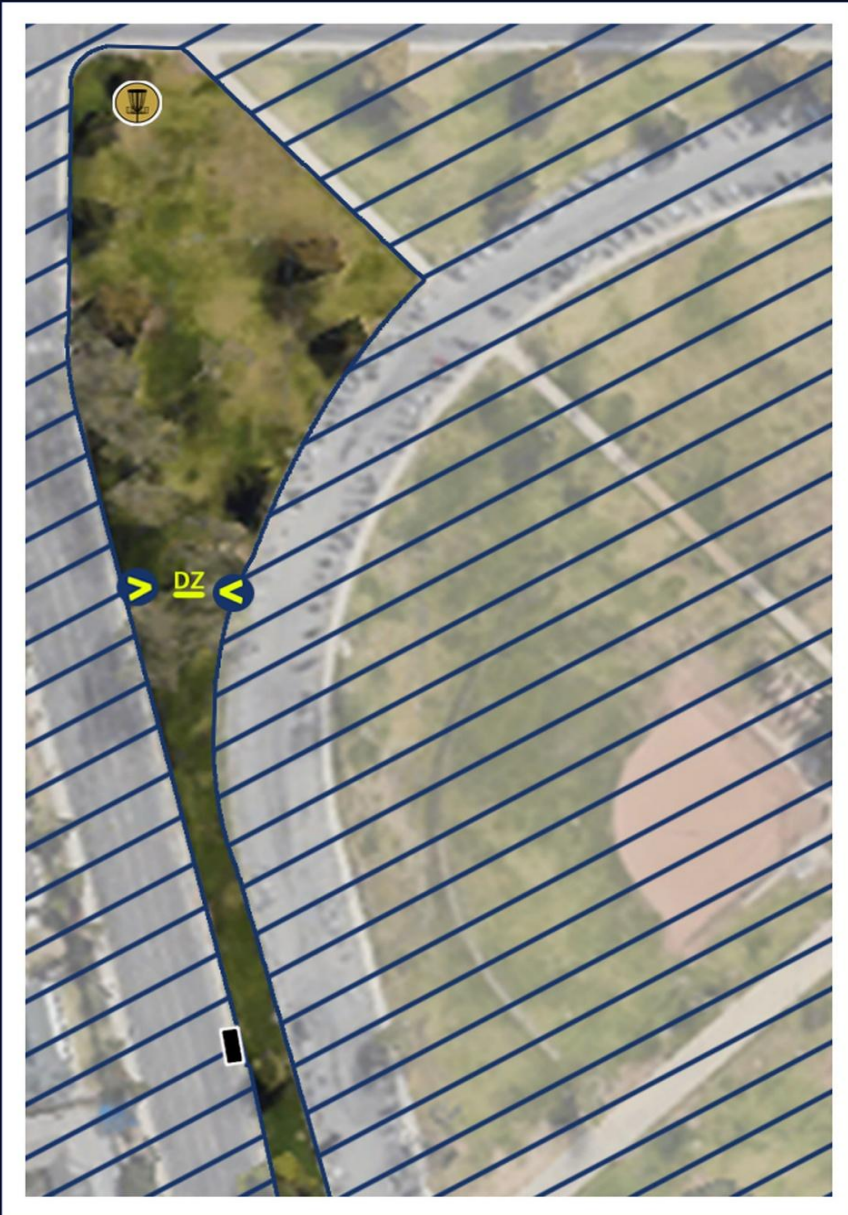

HOLE #1

La Mirada

OPEN

SPONSORED BY **INNOVA** DISC GOLF

PAR 4
630 FT.

2026

Tee is located at the normal La Mirada lakeside course hole 2 tee pad

Marked OB lines and beyond are OB
 Gutter and beyond after the 1st set of mandos is OB
 All sidewalks and beyond are OB.
 (The sidewalk dividing the fairway plays as a river and is OB if your disc comes to rest on it)

Throws must then pass on the left side of the marked mando pole.
 If that mando is missed, proceed to the marked drop zone near that pole with a 1 stroke penalty

Tee is located at the normal La Mirada lakeside course hole 3 tee pad

If your disc comes to rest on any other
tee pads surrounded by the in-bounds area it
is NOT OB.

Tee is normal La Mirada backside course hole 7 tee pad.

All sidewalks and beyond are OB

On top of the restroom or on the cement around the restroom is OB.

Marked OB lines and beyond on the right side of the fairway are OB.

Discs coming to rest OB will be brought inbounds 1 meter from where they crossed OB with a 1 stroke penalty.

If your disc comes to rest on any other tee pads surrounded by the in-bounds area it is NOT OB.