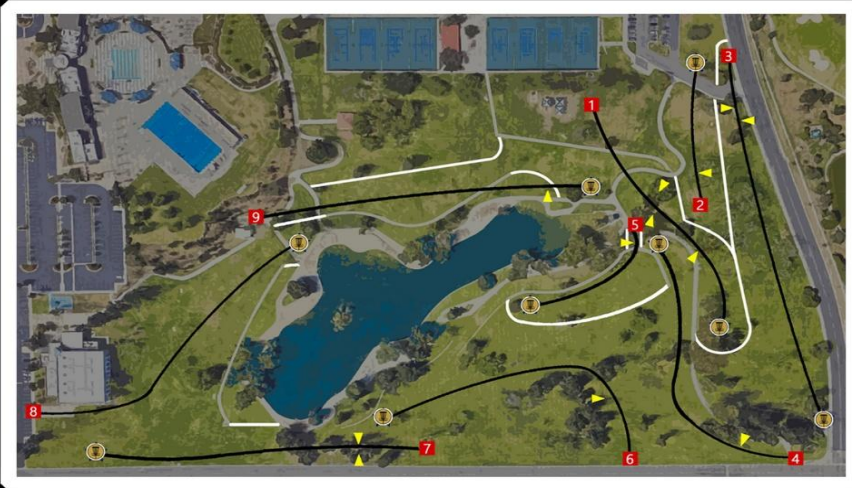

FRONT 9

BACK 9

La Mirada Regional Park

Scoring will be taken on PDGA.COM/SCORE

PRO weekend access code: 2026LMO

AM weekend access code: LMO2026

Note 1: Two meter rule is **IN PLAY** - If your disc comes to rest over 2 meters off the ground, mark the spot directly below the disc and play your next shot with a 1 stroke penalty.

Note 2: All physical OB lines will be considered OB, if your disc comes to rest fully in the OB area and is touching the line it is still OB unless any part of it is touching inbounds. Play your next shot 1 meter inbounds from where it last crossed out from inbounds with a 1 stroke penalty.

Note 3: Discs coming to rest on tee pads that are within the holes inbounds fairway are **NOT** OB.

Note 4: Please be mindful and courteous of all park guests and other players & **HAVE FUN!**

Any questions or concerns, please contact:
Ryan Reilly - Tournament Director (PRO weekend)
(562) 397-7731

Andrew Salazar - Tournament Director (AM weekend)
(562) 447-9525

Gabriel Hernandez - Assistant TD (PRO & AM weekends)
(562) 504-9348

Californiadiscgolfseries@gmail.com
dgscene.com/LMOpen26PRO
dgscene.com/LMOpen26AM