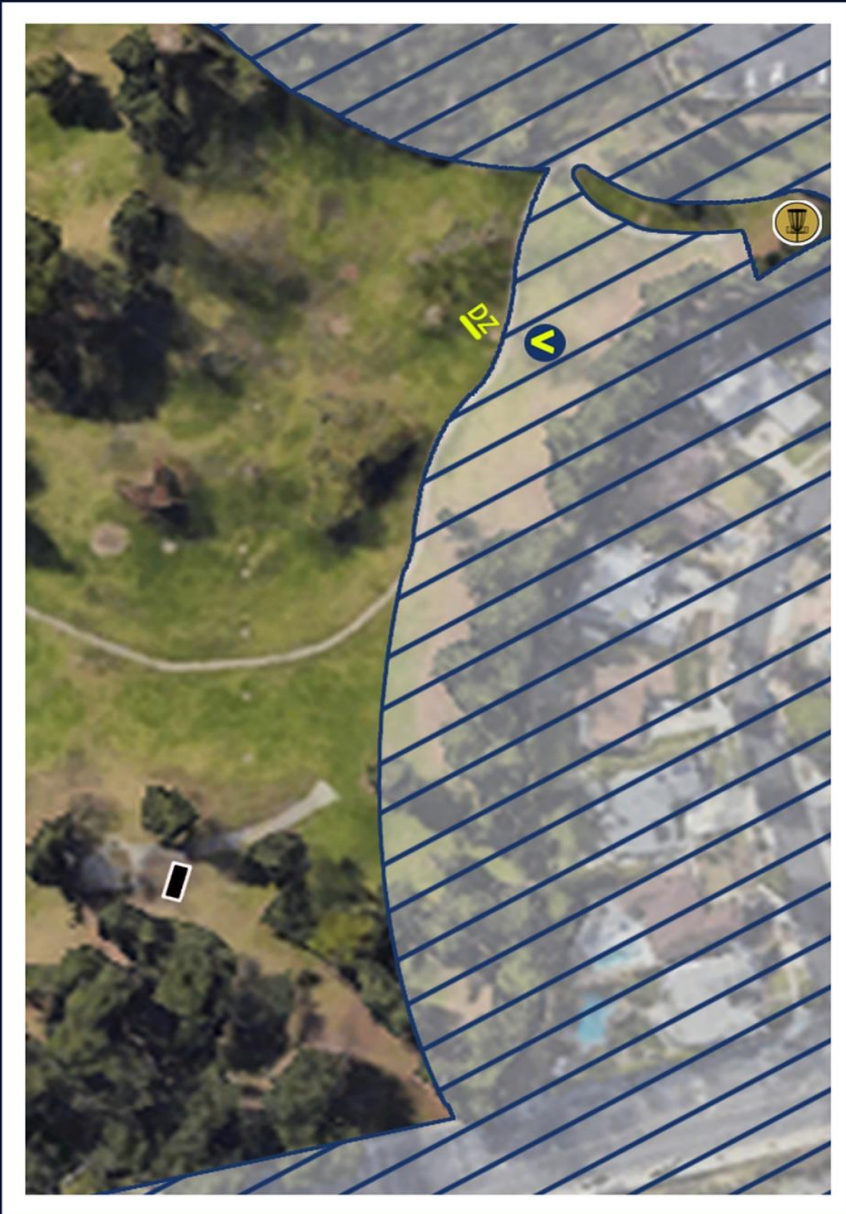

Tee is located at the normal La Mirada
backside course hole 4 tee pad.

All marked OB lines and beyond are OB.
(gutter dividing the fairway is NOT OB until it
reaches the marked OB line)

Discs coming to rest OB
will be brought inbounds 1 meter from where
they crossed OB with a 1 stroke penalty.

Curb / planters and beyond are OB

Throws must stay left of the marked mando tree
that is down the fairway in the OB area.
If the mando is missed, proceed to the marked
drop zone with a 1 stroke penalty

The island green is shaped by 4 things:
a gutter, a line of bricks, a cement curb and a wall.
Throws landing from the gutter right beyond the mando tree
not within those boundaries is OB.
(Please see the hole map for clarification)