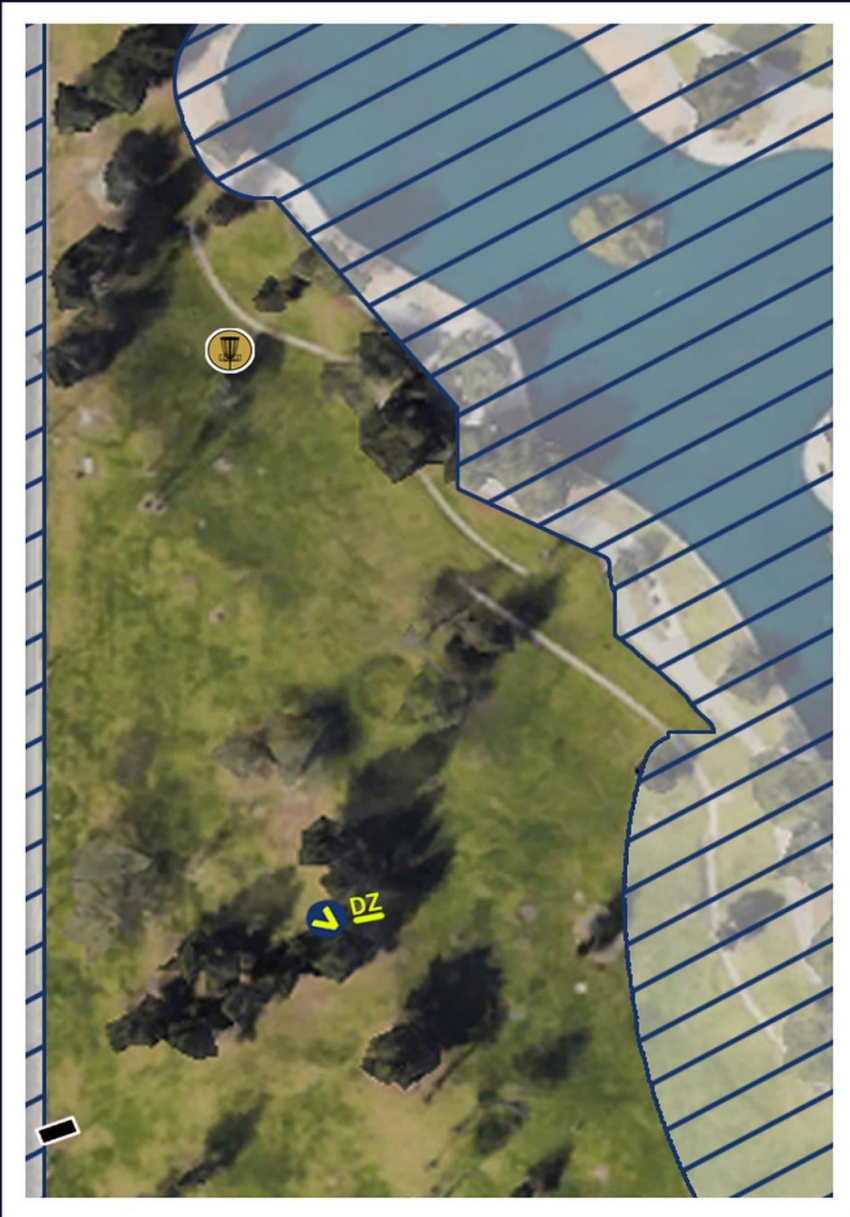

Tee is normal La Mirada lakeside course hole 8 tee pad,

All sidewalks and beyond are OB.
Street / curb and beyond are OB.
Marked OB lines and beyond are OB
The gutters are NOT OB on this hole

Discs coming to rest OB will be brought inbounds 1 meter from where they crossed OB with a 1 stroke penalty.

Discs must pass on the right side of the marked mando tree
If the mando is missed, proceed to the marked drop zone with a 1 stroke penalty.

If your disc comes to rest on any other tee pads surrounded by the inbounds area, it is NOT OB (regular hole 9, 12 & 13 tee pads).