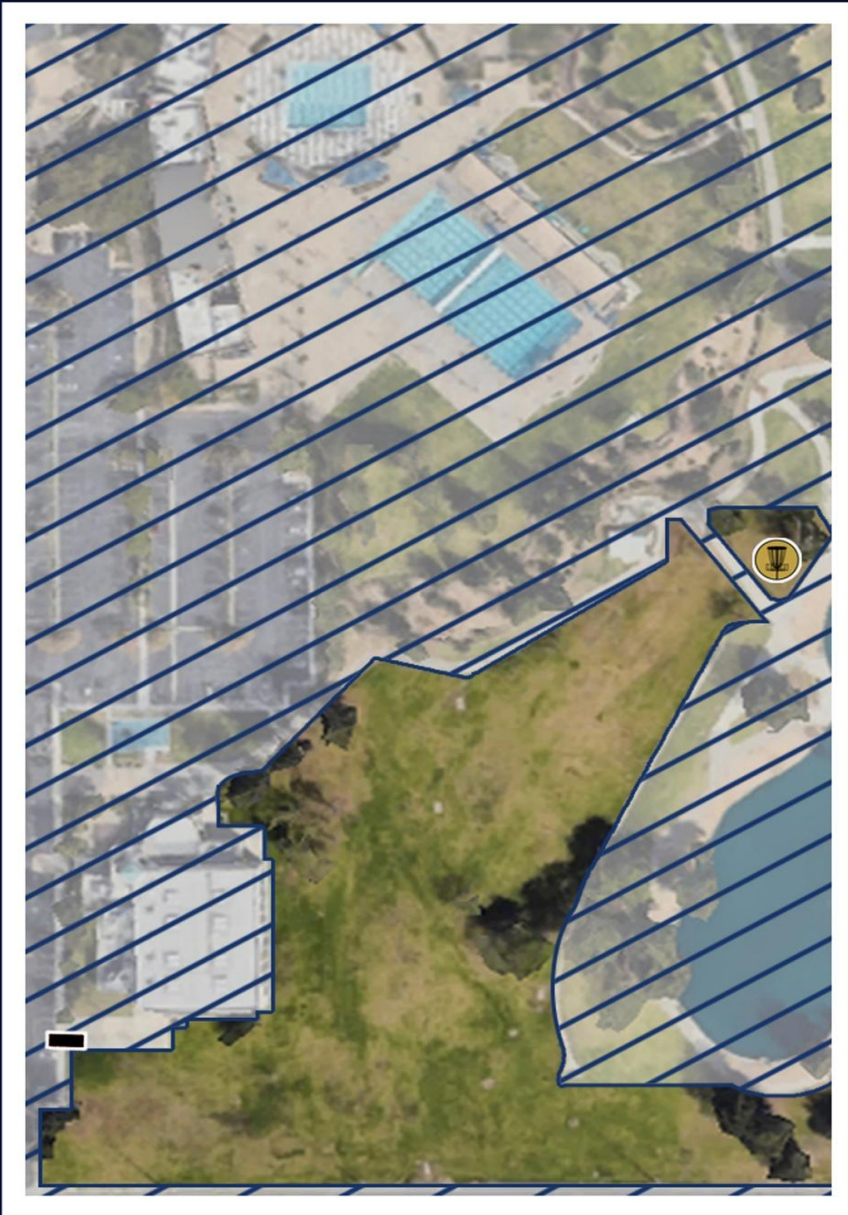

The tee is located at the back corner of the gym

All Cement/sidewalks around the gym and the roof of the gym are OB.

All other sidewalks and beyond are OB.

Sidewalk that passes through the fairway and the putting green plays as a river and is OB

Gutter and marked OB lines and beyond are OB.

Discs coming to rest OB will be brought inbounds 1 meter from where they crossed OB with a 1 stroke penalty.

Discs never crossing inbounds over grass will be a re-tee with a 1 stroke penalty