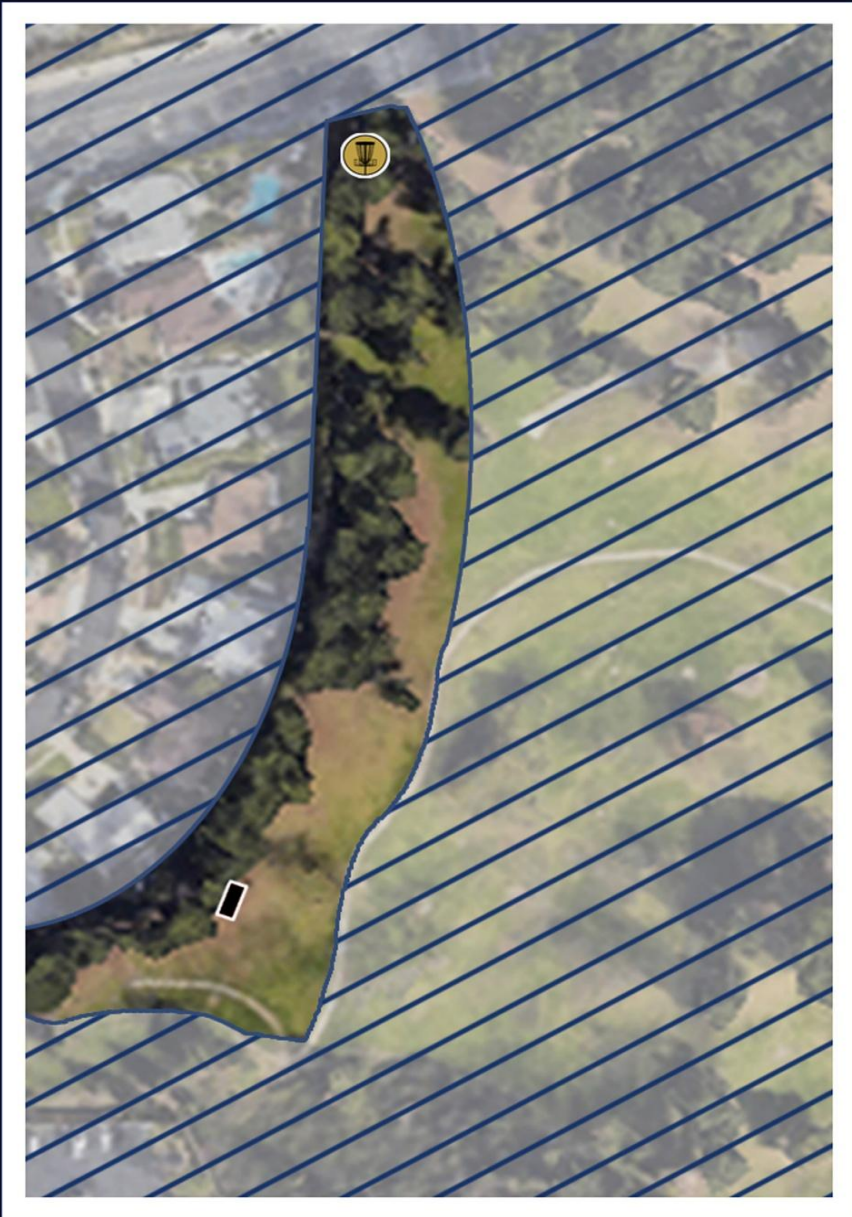

Tee is normal La Mirada backside course hole 5 tee pad.

All gutters and beyond are OB
Marked OB lines and beyond are OB
Beyond the fences/walls are OB
All sidewalks and beyond are OB.

Discs coming to rest OB will be brought
inbounds 1 meter from where they crossed OB
with a 1 stroke penalty.

If your disc comes to rest on any other
tee pads surrounded by the in-bounds area it
is NOT OB.