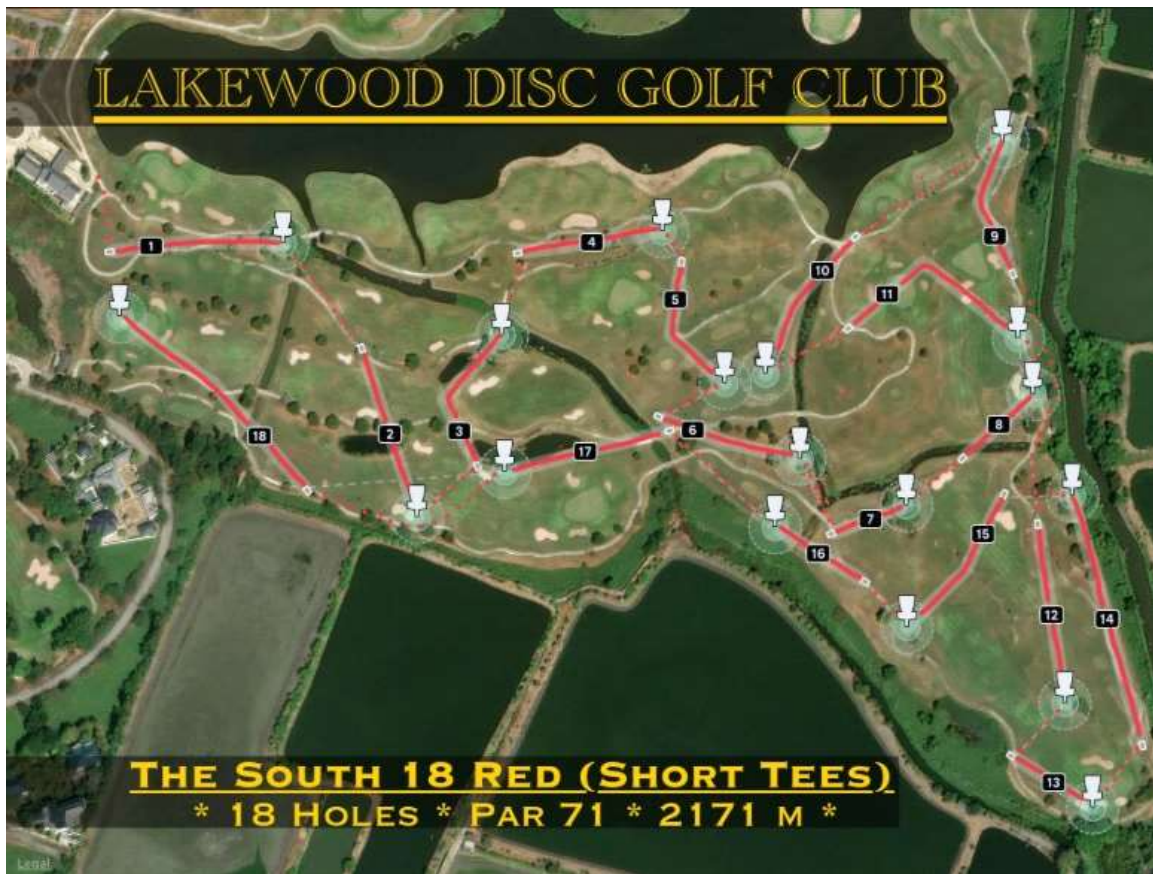

Lakewood south red short tees Caddybook

SEA Games Thailand 2025

December 17th-18th 2025

Ground Rules:

1. Water is OB
2. All golf greens are OB
3. All bunkers are hazards
4. If you miss a Mando throw from 3 meters inside of the missed mando
5. All OB teeshots for island holes move to the drop zone and add one penalty stroke
6. Most OB boundaries are marked by cart paths, but the cart paths themselves are inbound and NOT OB

Caddybook south red short tees:

Hole 1: Par 4, 130m

- a. OB beyond the 2 roads, left and right
- b. Water hazard behind the pin

Hole 2: Par 4, 133m

- a. OB beyond the cartpath behind the basket

Hole 3: Par 4, 105m

- a. OB beyond the 2 roads, left and right

Hole 10: Par 4, 123m

- a. Island fairway beyond the creek. Drop area on the road after the bridge. All OB teeshots move to the drop zone

Hole 11: Par 5, 165m

- a. Hazard Area before road
- b. Mando left of the far light pole after golf green and bunkers
- c. OB beyond the cartpath behind the basket

Hole 12: Par 4, 140m

Hole 13: Par 3, 69m

- a. OB right of the cartpath

Hole 14: Par 5, 196m

- a. OB along the right side of the fairway

Hole 15: Par 4, 125m

- a. Mando left light pole
- b. OB beyond the road behind the pin