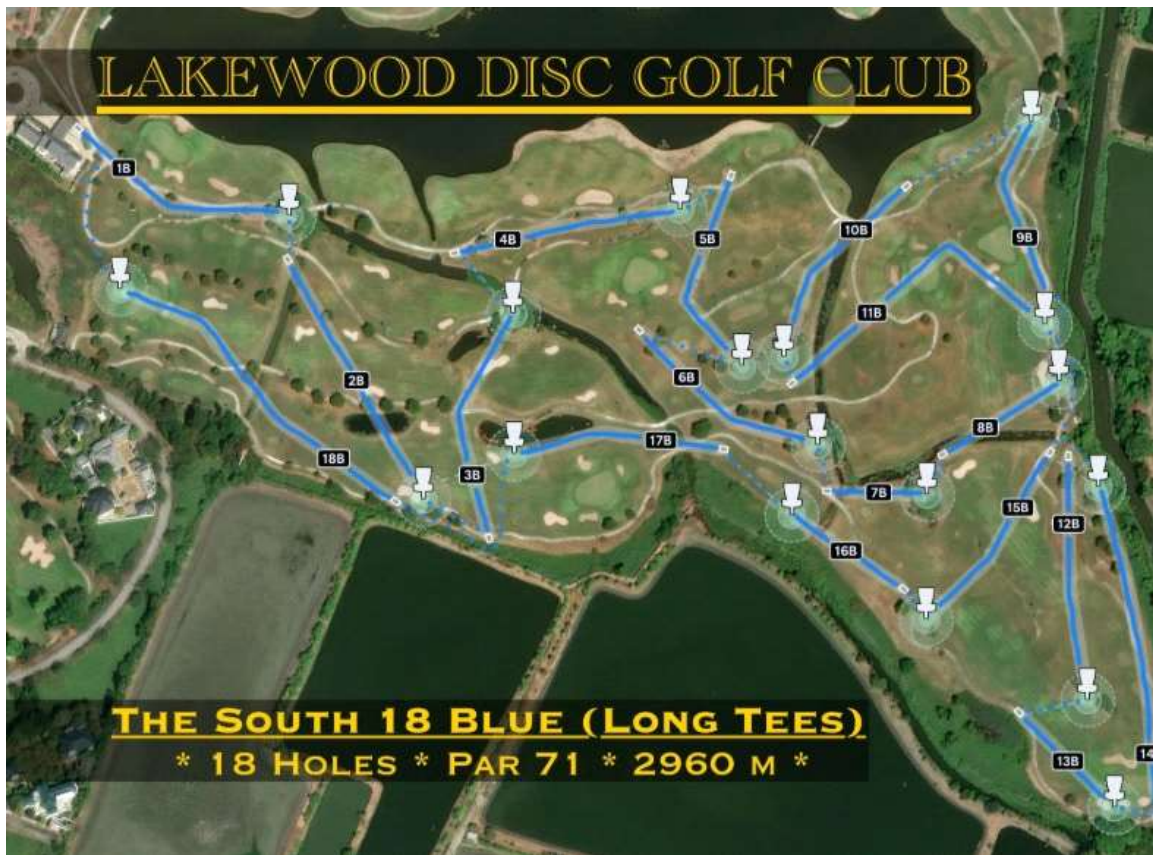

Lakewood south blue long tees Caddybook

SEA Games Thailand 2025

December 17th-18th 2025

Ground Rules:

1. Water is OB
2. All golf greens are OB
3. All bunkers are hazards
4. If you miss a Mando throw from 3 meters inside of the missed mando
5. All OB teeshots for island holes move to the drop zone and add one penalty stroke
6. Most OB boundaries are marked by cart paths, but the cart paths themselves are inbound and NOT OB

Caddybook south blue long tees:

Hole 1: Par 4, 177m

- a. OB beyond the 2 roads, left and right
- b. Water hazard behind the pin
- c. Island hole. All OB Teeshots move to the drop zone and add one penalty stroke

Hole 6: Par 4, 150m

- a. Island hole. All OB beyond the two roads
- b. Water hazard behind the pin

Hole 7: Par 3, 75m

Hole 8: Par 3, 100m

Hole 9: Par 4, 129m

- a. OB beyond the 2 roads, left and right

Hole 10: Par 4, 160m

- a. Island fairway between the creek and the road. Drop area on the road after the bridge. All OB teeshots move to the drop zone

Hole 11: Par 5, 250m

- a. Mando left of the far light pole after golf green and bunkers
- b. OB beyond the cartpath left of the pin