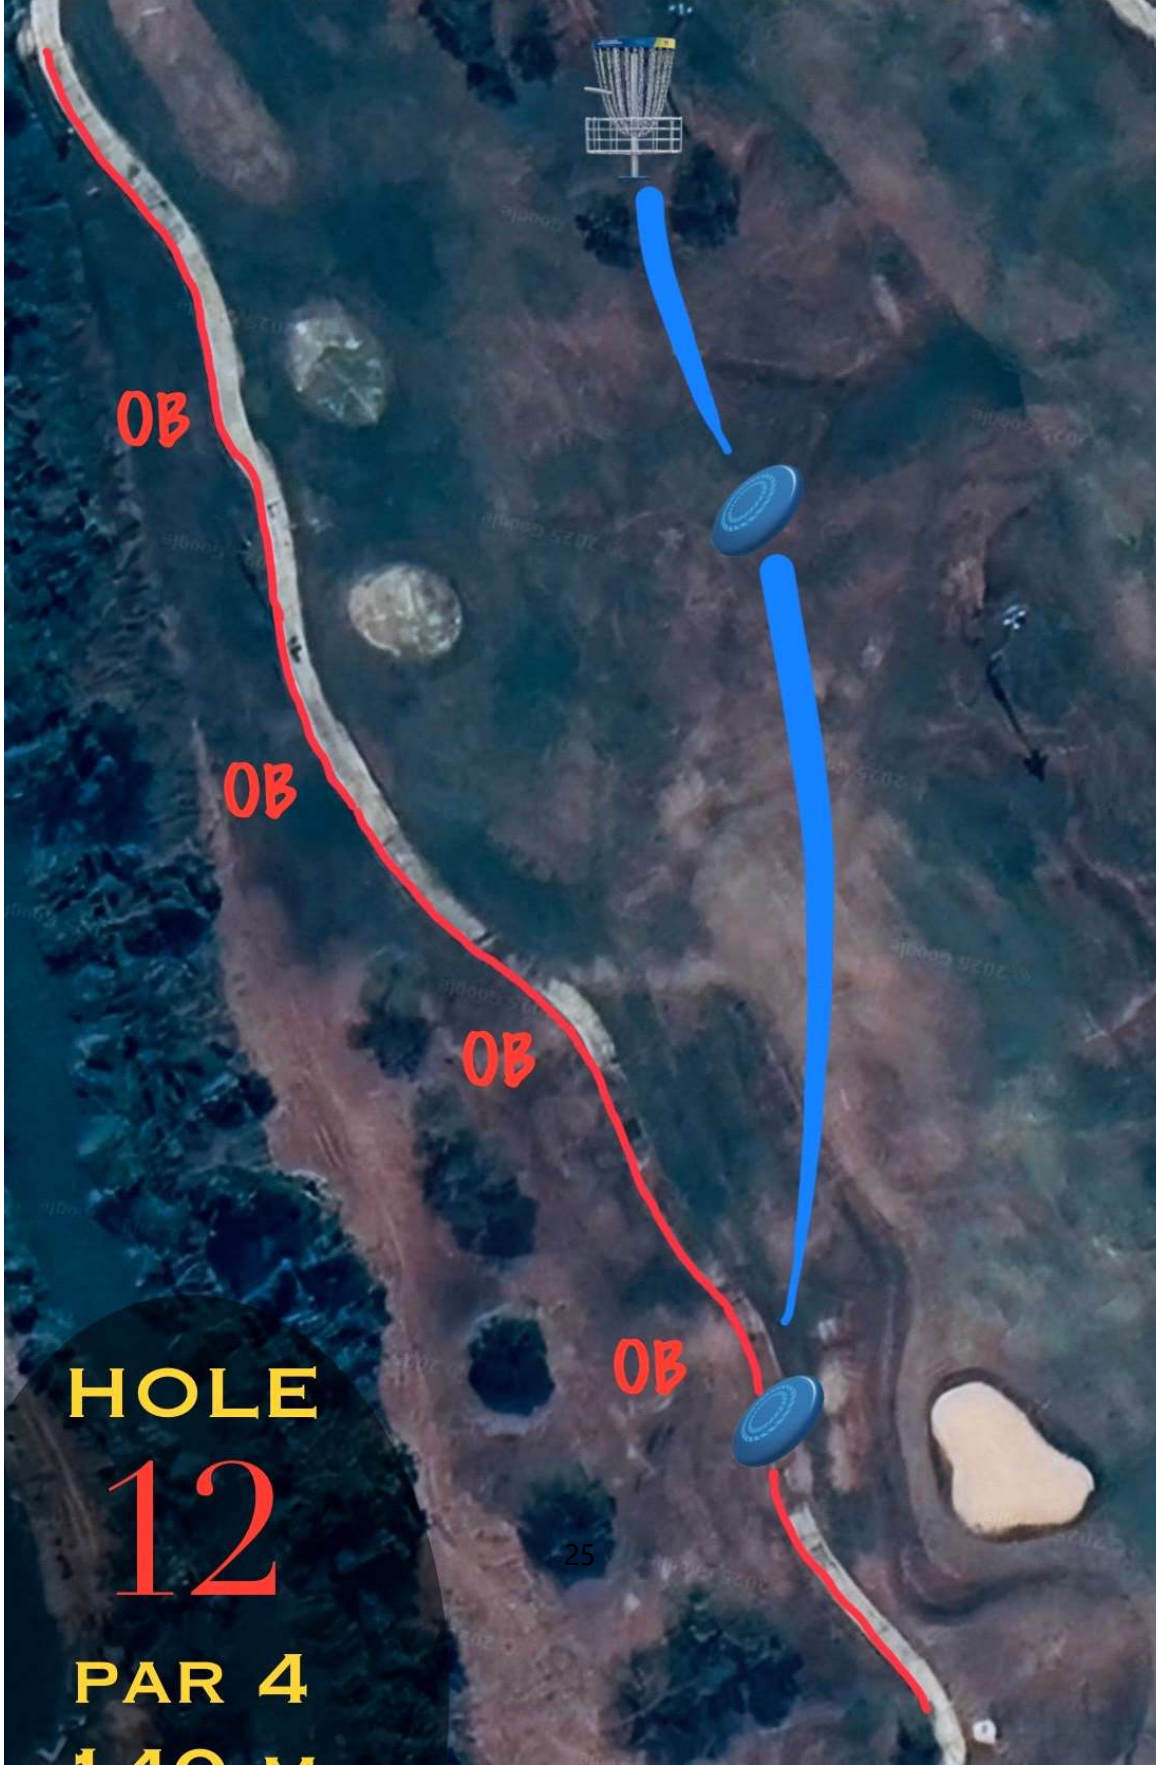

LAKEWOOD DISC GOLF

HOLE
12

PAR 4

140 M