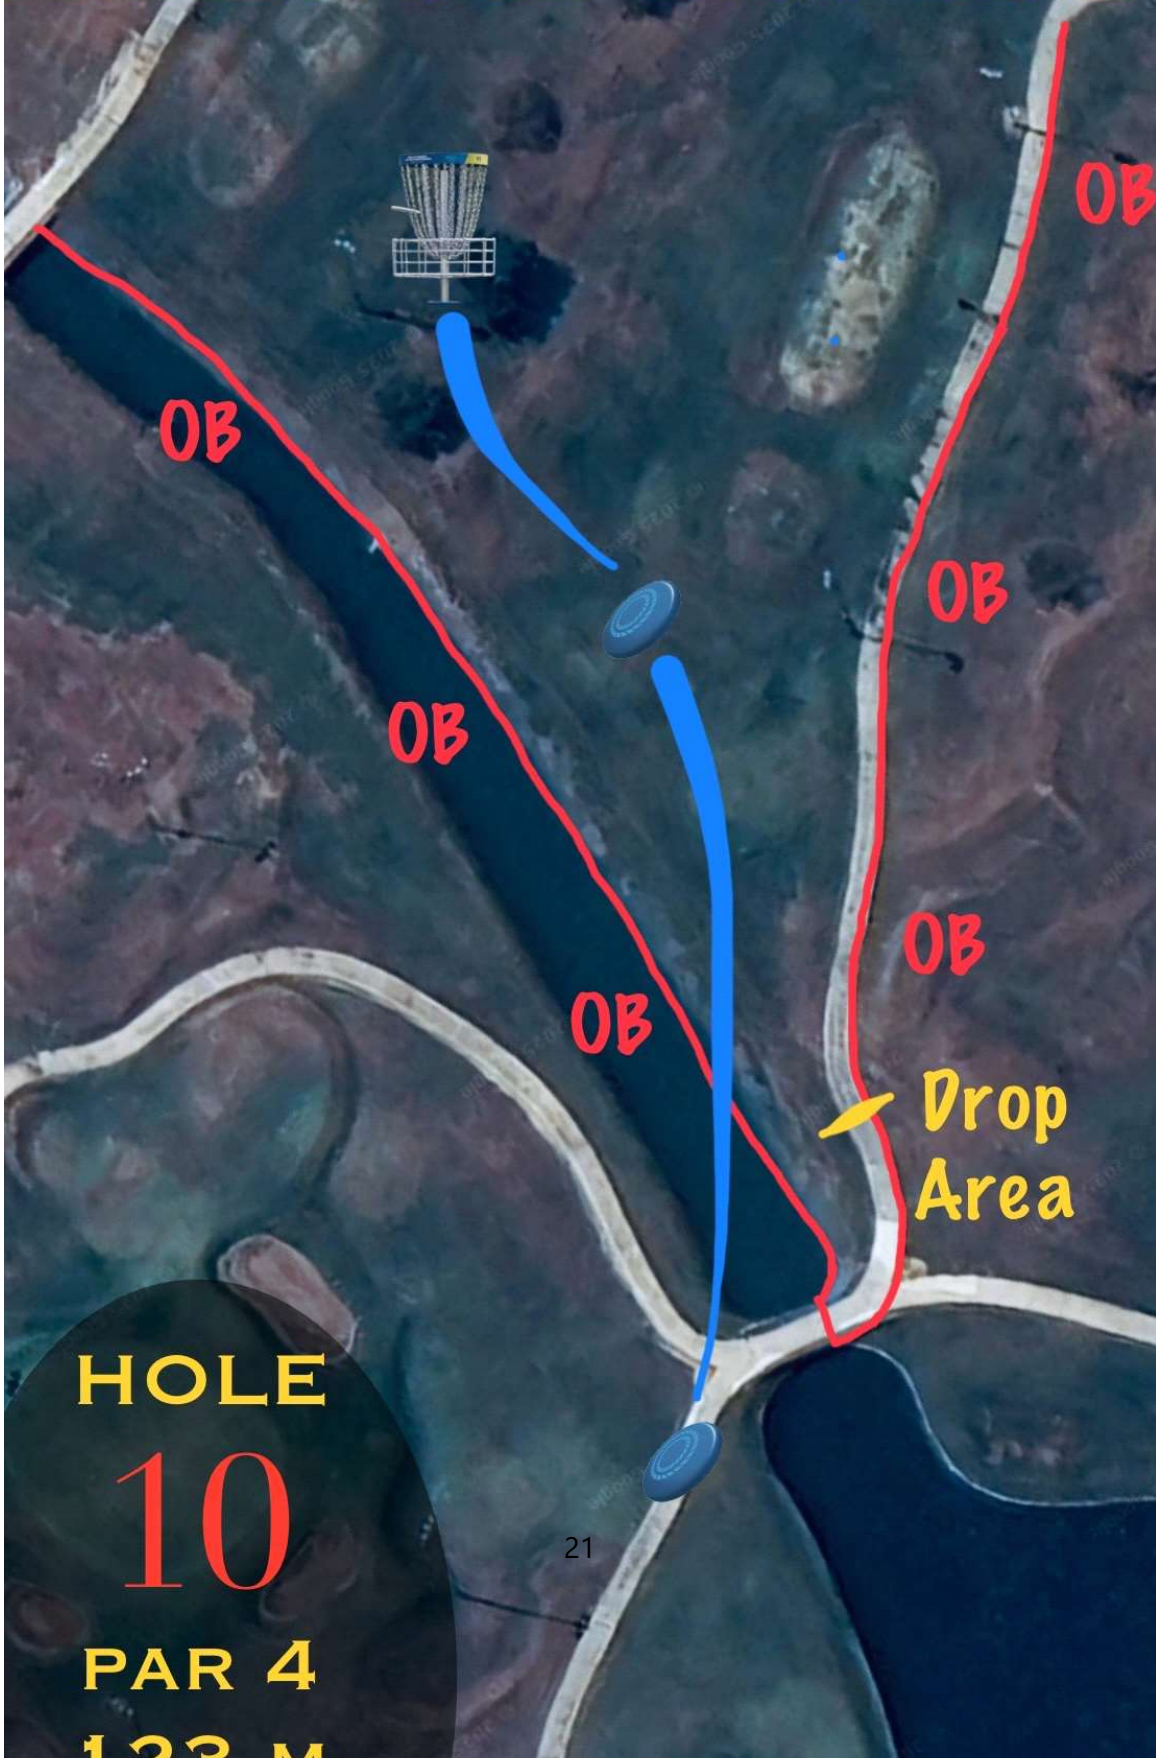

# LAKEWOOD DISC GOLF

HOLE

9

PAR 4

88 M

Hole 9: Par 4, 99m

- a. OB beyond the 2 roads, left and right

# LAKEWOOD DISC GOLF

HOLE

10

PAR 4

133 M

21

Hole 10: Par 4, 123m

a. Island fairway beyond the creek and the left side of the road. The road itself and the bridge are inbounds. Drop area on the bridge