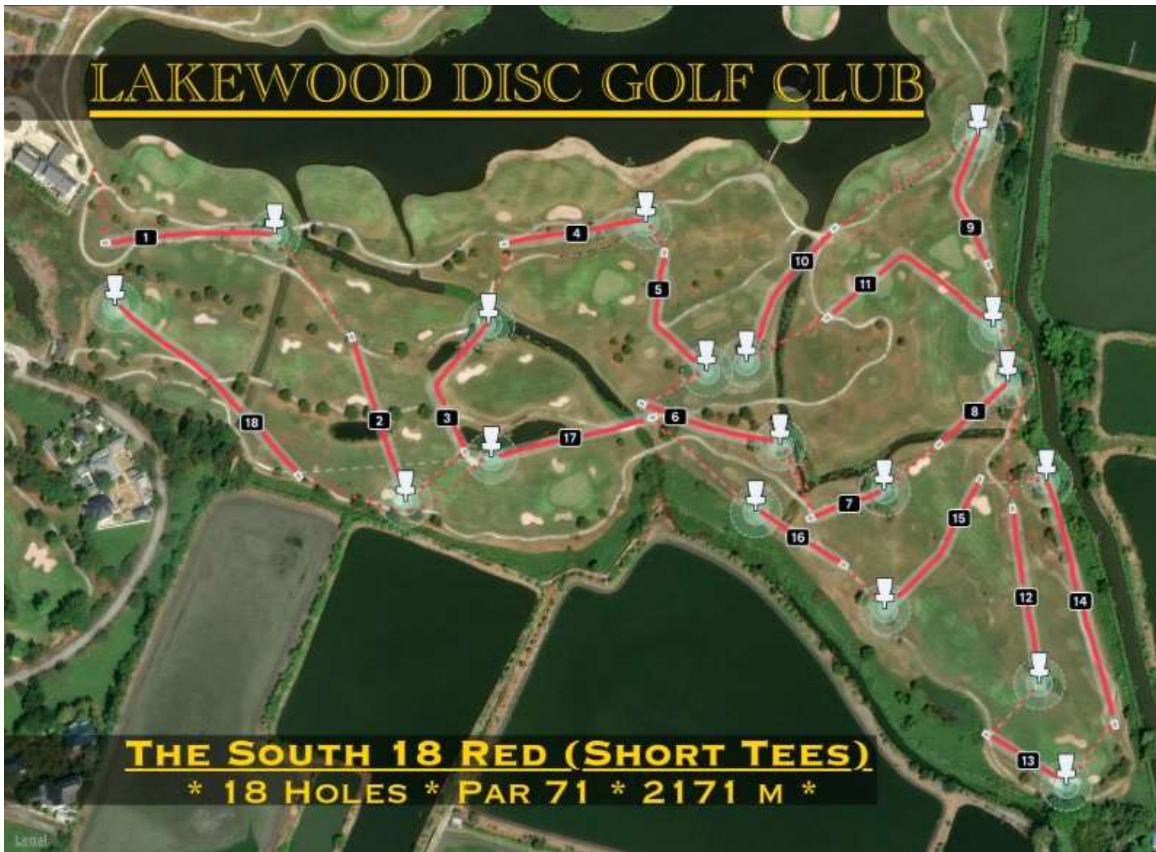

## Lakewood south red short tees Caddybook

### Bangkok Open

November 22nd-23rd 2025

#### Ground Rules:

1. Water is OB
2. All golf greens are OB
3. All bunkers are hazards
4. If you miss a Mando or the island move to the DZ and add one penalty stroke, if there is no DZ marked for this hole throw from within 2 meters inside of the missed mando
5. Most OB boundaries are marked by cart paths, but the cart paths themselves are inbound and NOT OB