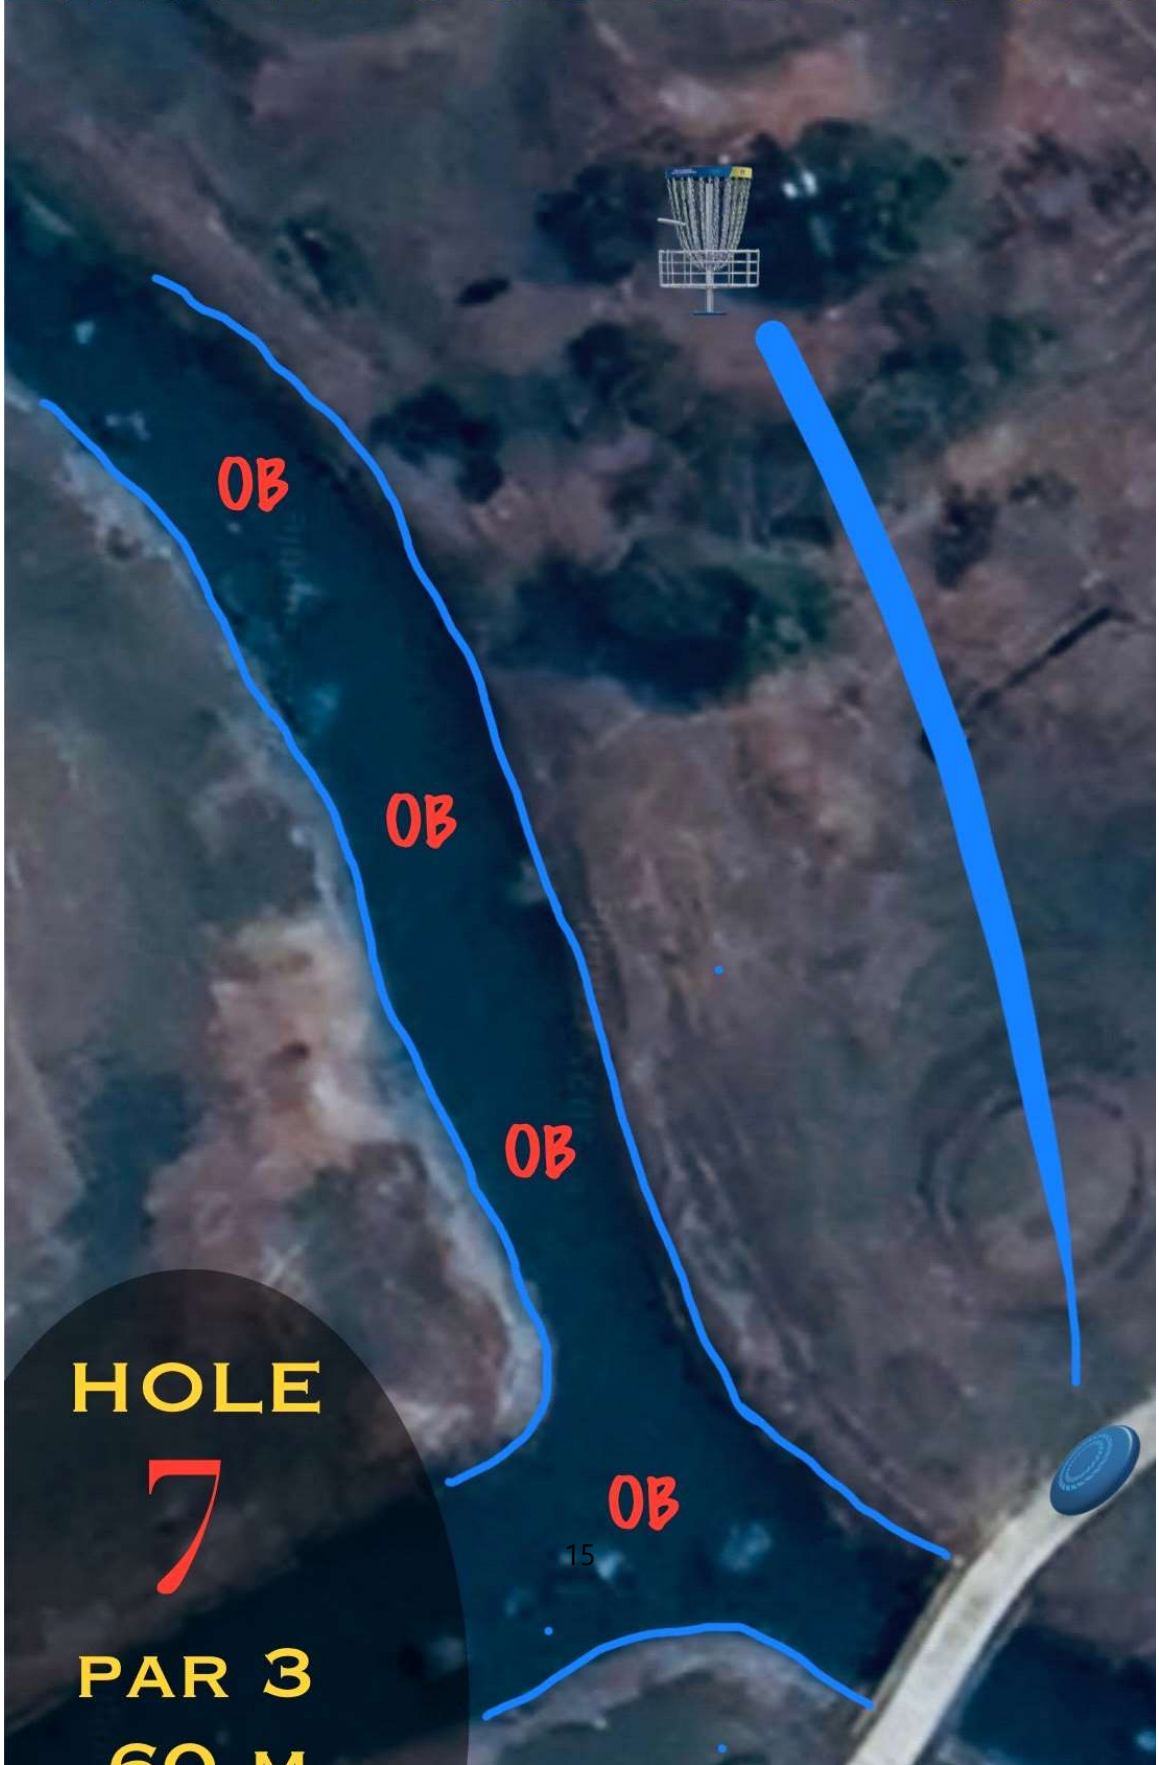

LAKEWOOD DISC GOLF

HOLE
7
PAR 3
60 M