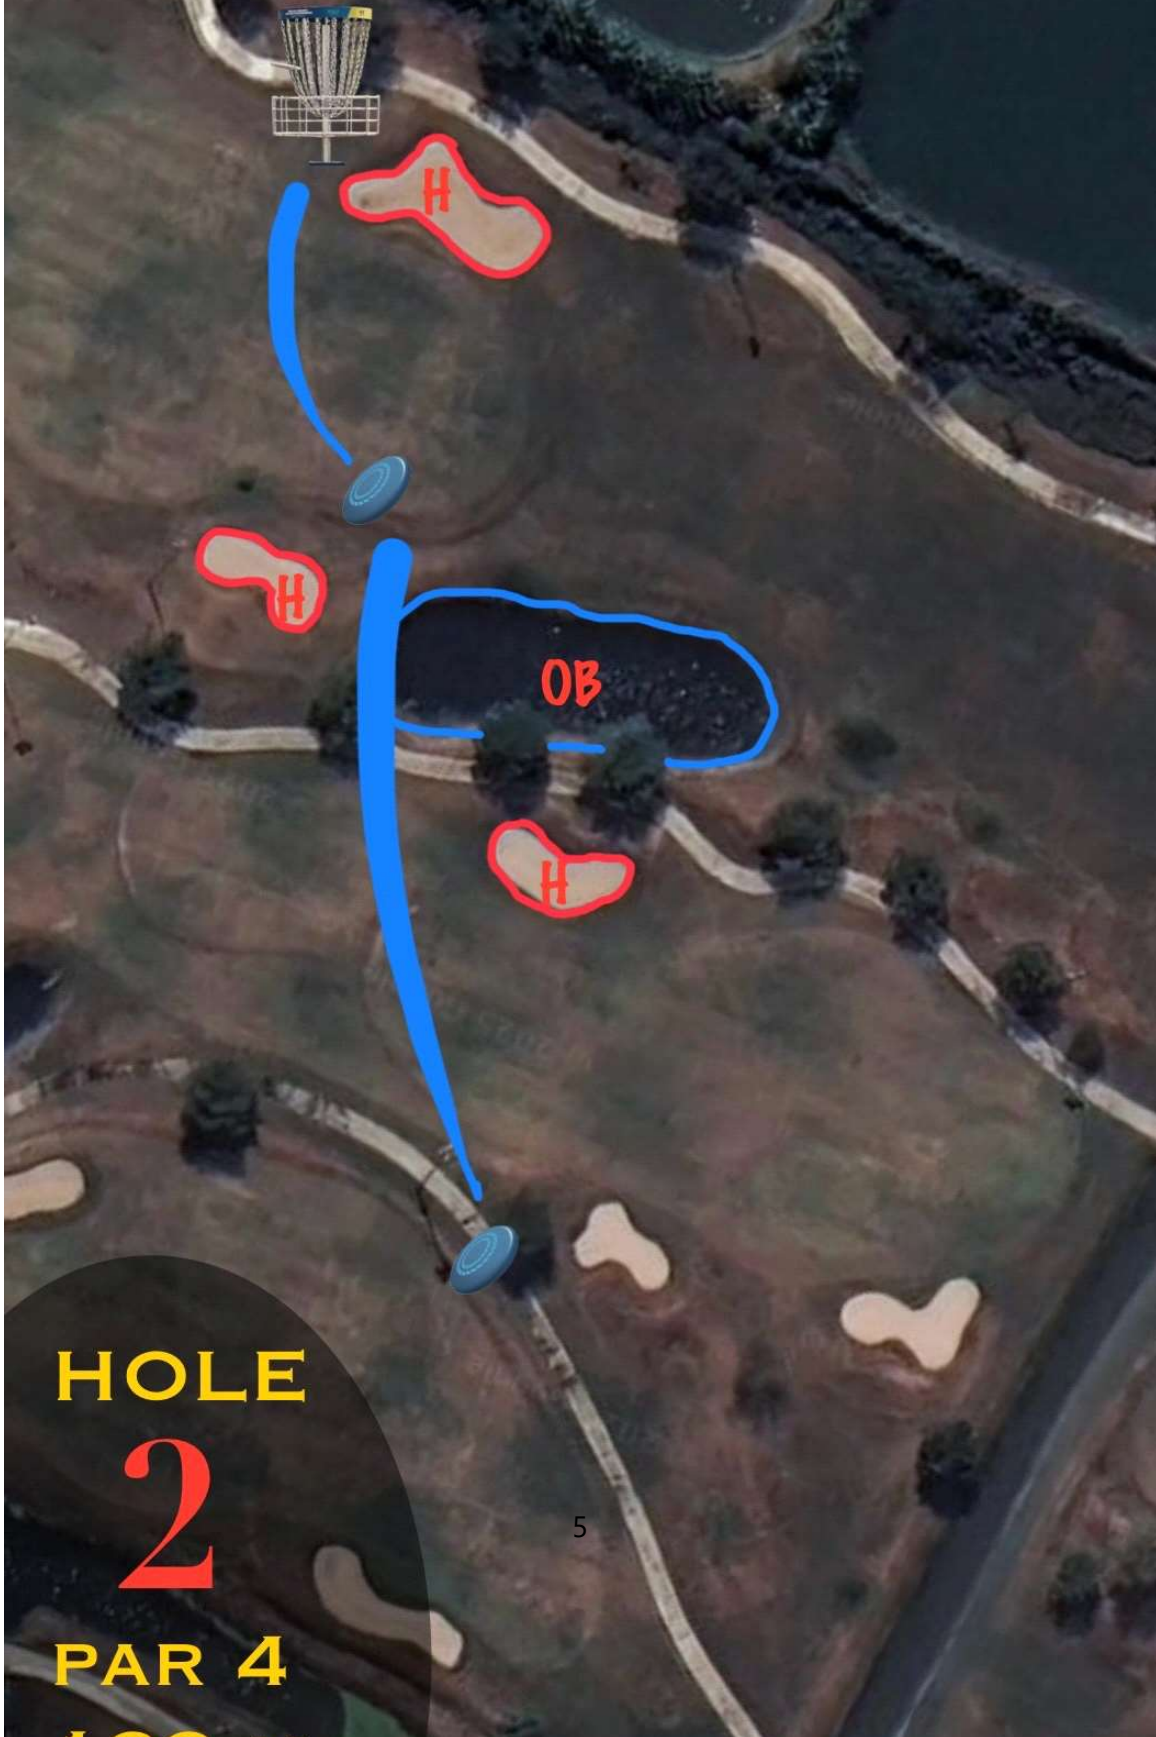

#### Ground Rules:

1. Water is OB
2. All golf greens are OB
3. All bunkers are hazards
4. If you miss a Mando or the island move to the DZ and add one penalty stroke, if there is no DZ marked for this hole throw from within 2 meters inside of the missed mando
5. Most OB boundaries are marked by cart paths, but the cart paths themselves are inbound and NOT OB

# LAKEWOOD DISC GOLF

**HOLE**  
**1**  
**PAR 4**  
**130 M**  
**426 FT**

Hole 1: Par 4, 130m

- a. OB beyond the 2 roads, left and right
- b. Water hazard behind the pin

# LAKEWOOD DISC GOLF

HOLE

2

PAR 4

Hole 2: Par 4, 133m