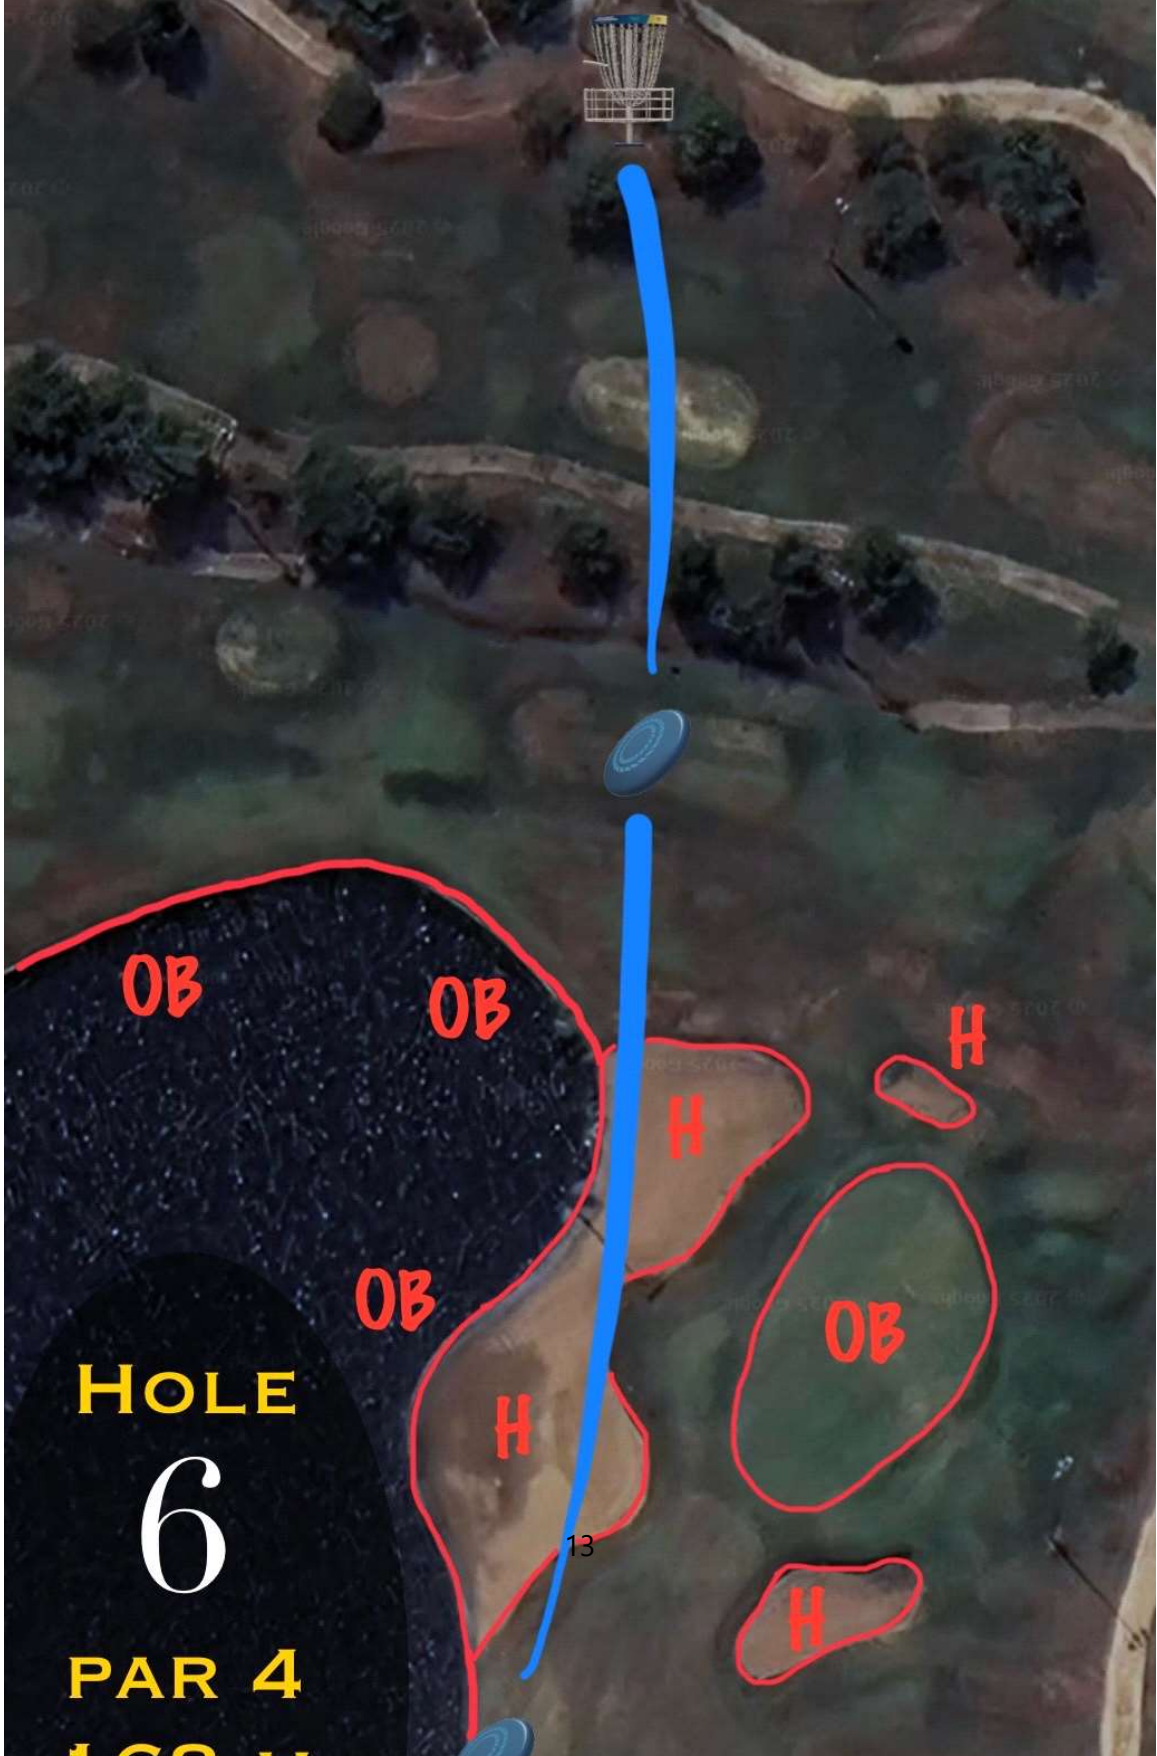

LAKEWOOD DISC GOLF

HOLE

6

PAR 4

160 Y

13