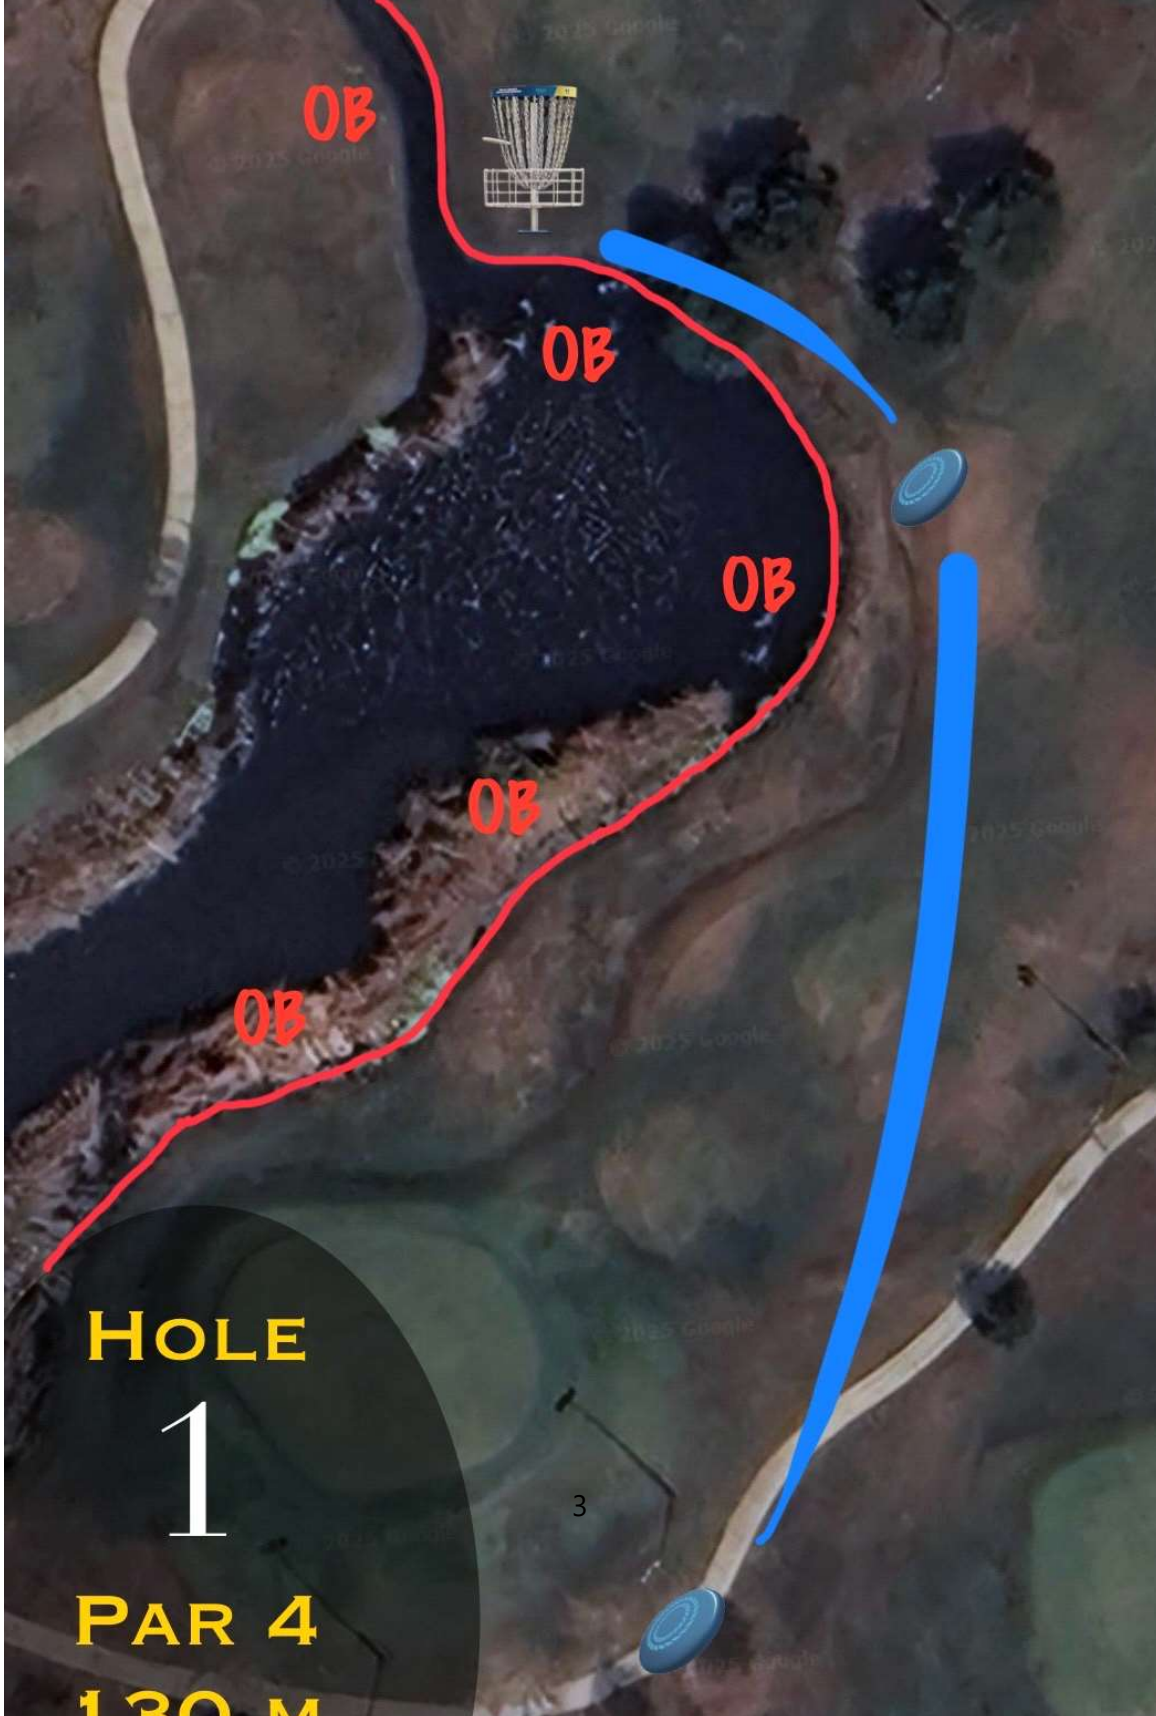

Lakewood north white long tees Caddybook

Bangkok Open

November 22nd-23rd 2025

Ground Rules:

1. Water is OB
2. All golf greens are OB
3. All bunkers are hazards
4. If you miss a Mando or the island move to the DZ and add one penalty stroke, if there is no DZ marked for this hole throw from within 2 meters inside of the missed mando
5. Most OB boundaries are marked by cart paths, but the cart paths themselves are inbounds and NOT OB

Caddybook north white long tees:

LAKEWOOD DISC GOLF

HOLE

1

PAR 4

130 M

Hole 1: Par 4, 130m

- a. Water hazard on the left side
- b. Pin is on the left side beyond the water

LAKEWOOD DISC GOLF

HOLE
2
PAR 3
82 M

5

Hole 2: Par 3, 83m

- a. Natural OB along the left side
- b. Water hazard beyond the pin

LAKEWOOD DISC GOLF

HOLE

3

a. Island hole marked by the road. The road itself and beyond it are inbounds, but before the road is all hazard.

LAKEWOOD DISC GOLF

HOLE

5

PAR 5

300 M

Hole 5: Par 5, 300m

- a. Mando right of the lightning rod next to the mini clubhouse