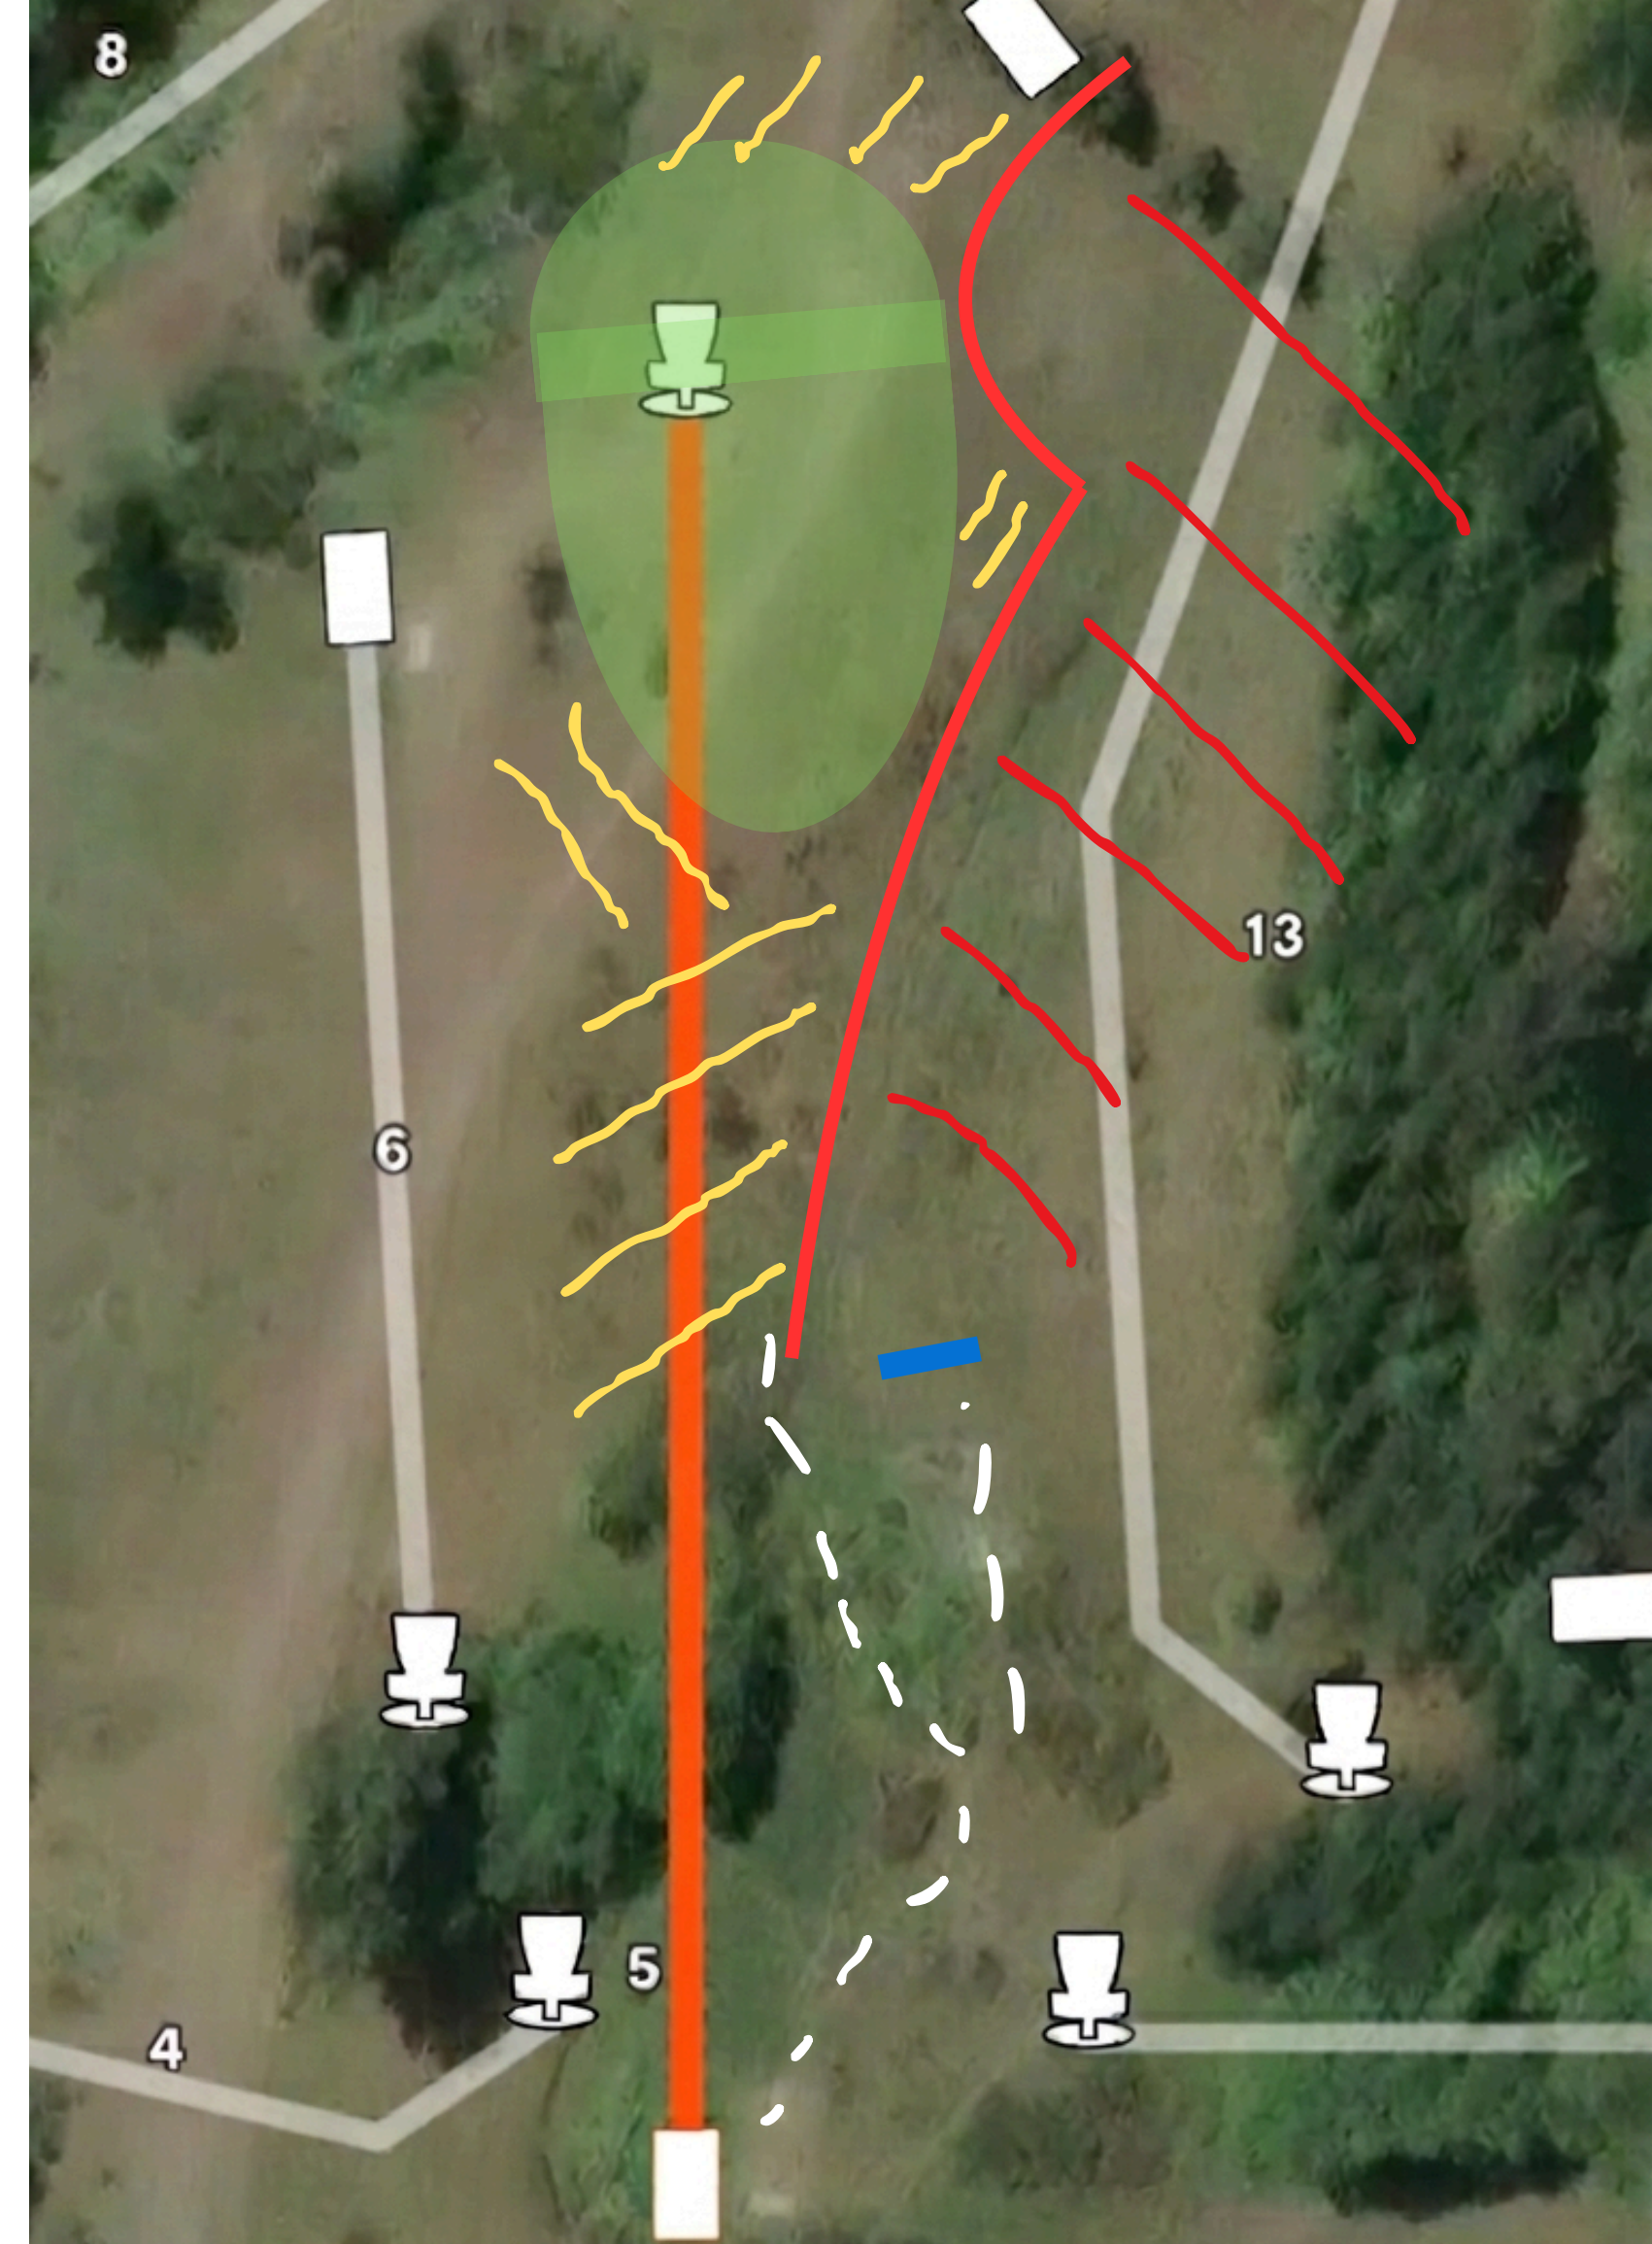

Hole 5

Par 3 417 ft

Island Green, short of

the island is **hazard**

If you land **OB** off tee

proceed to **Drop Zone**

If you do not cross in

bounds from Drop

Zone retee with

Penalty stroke