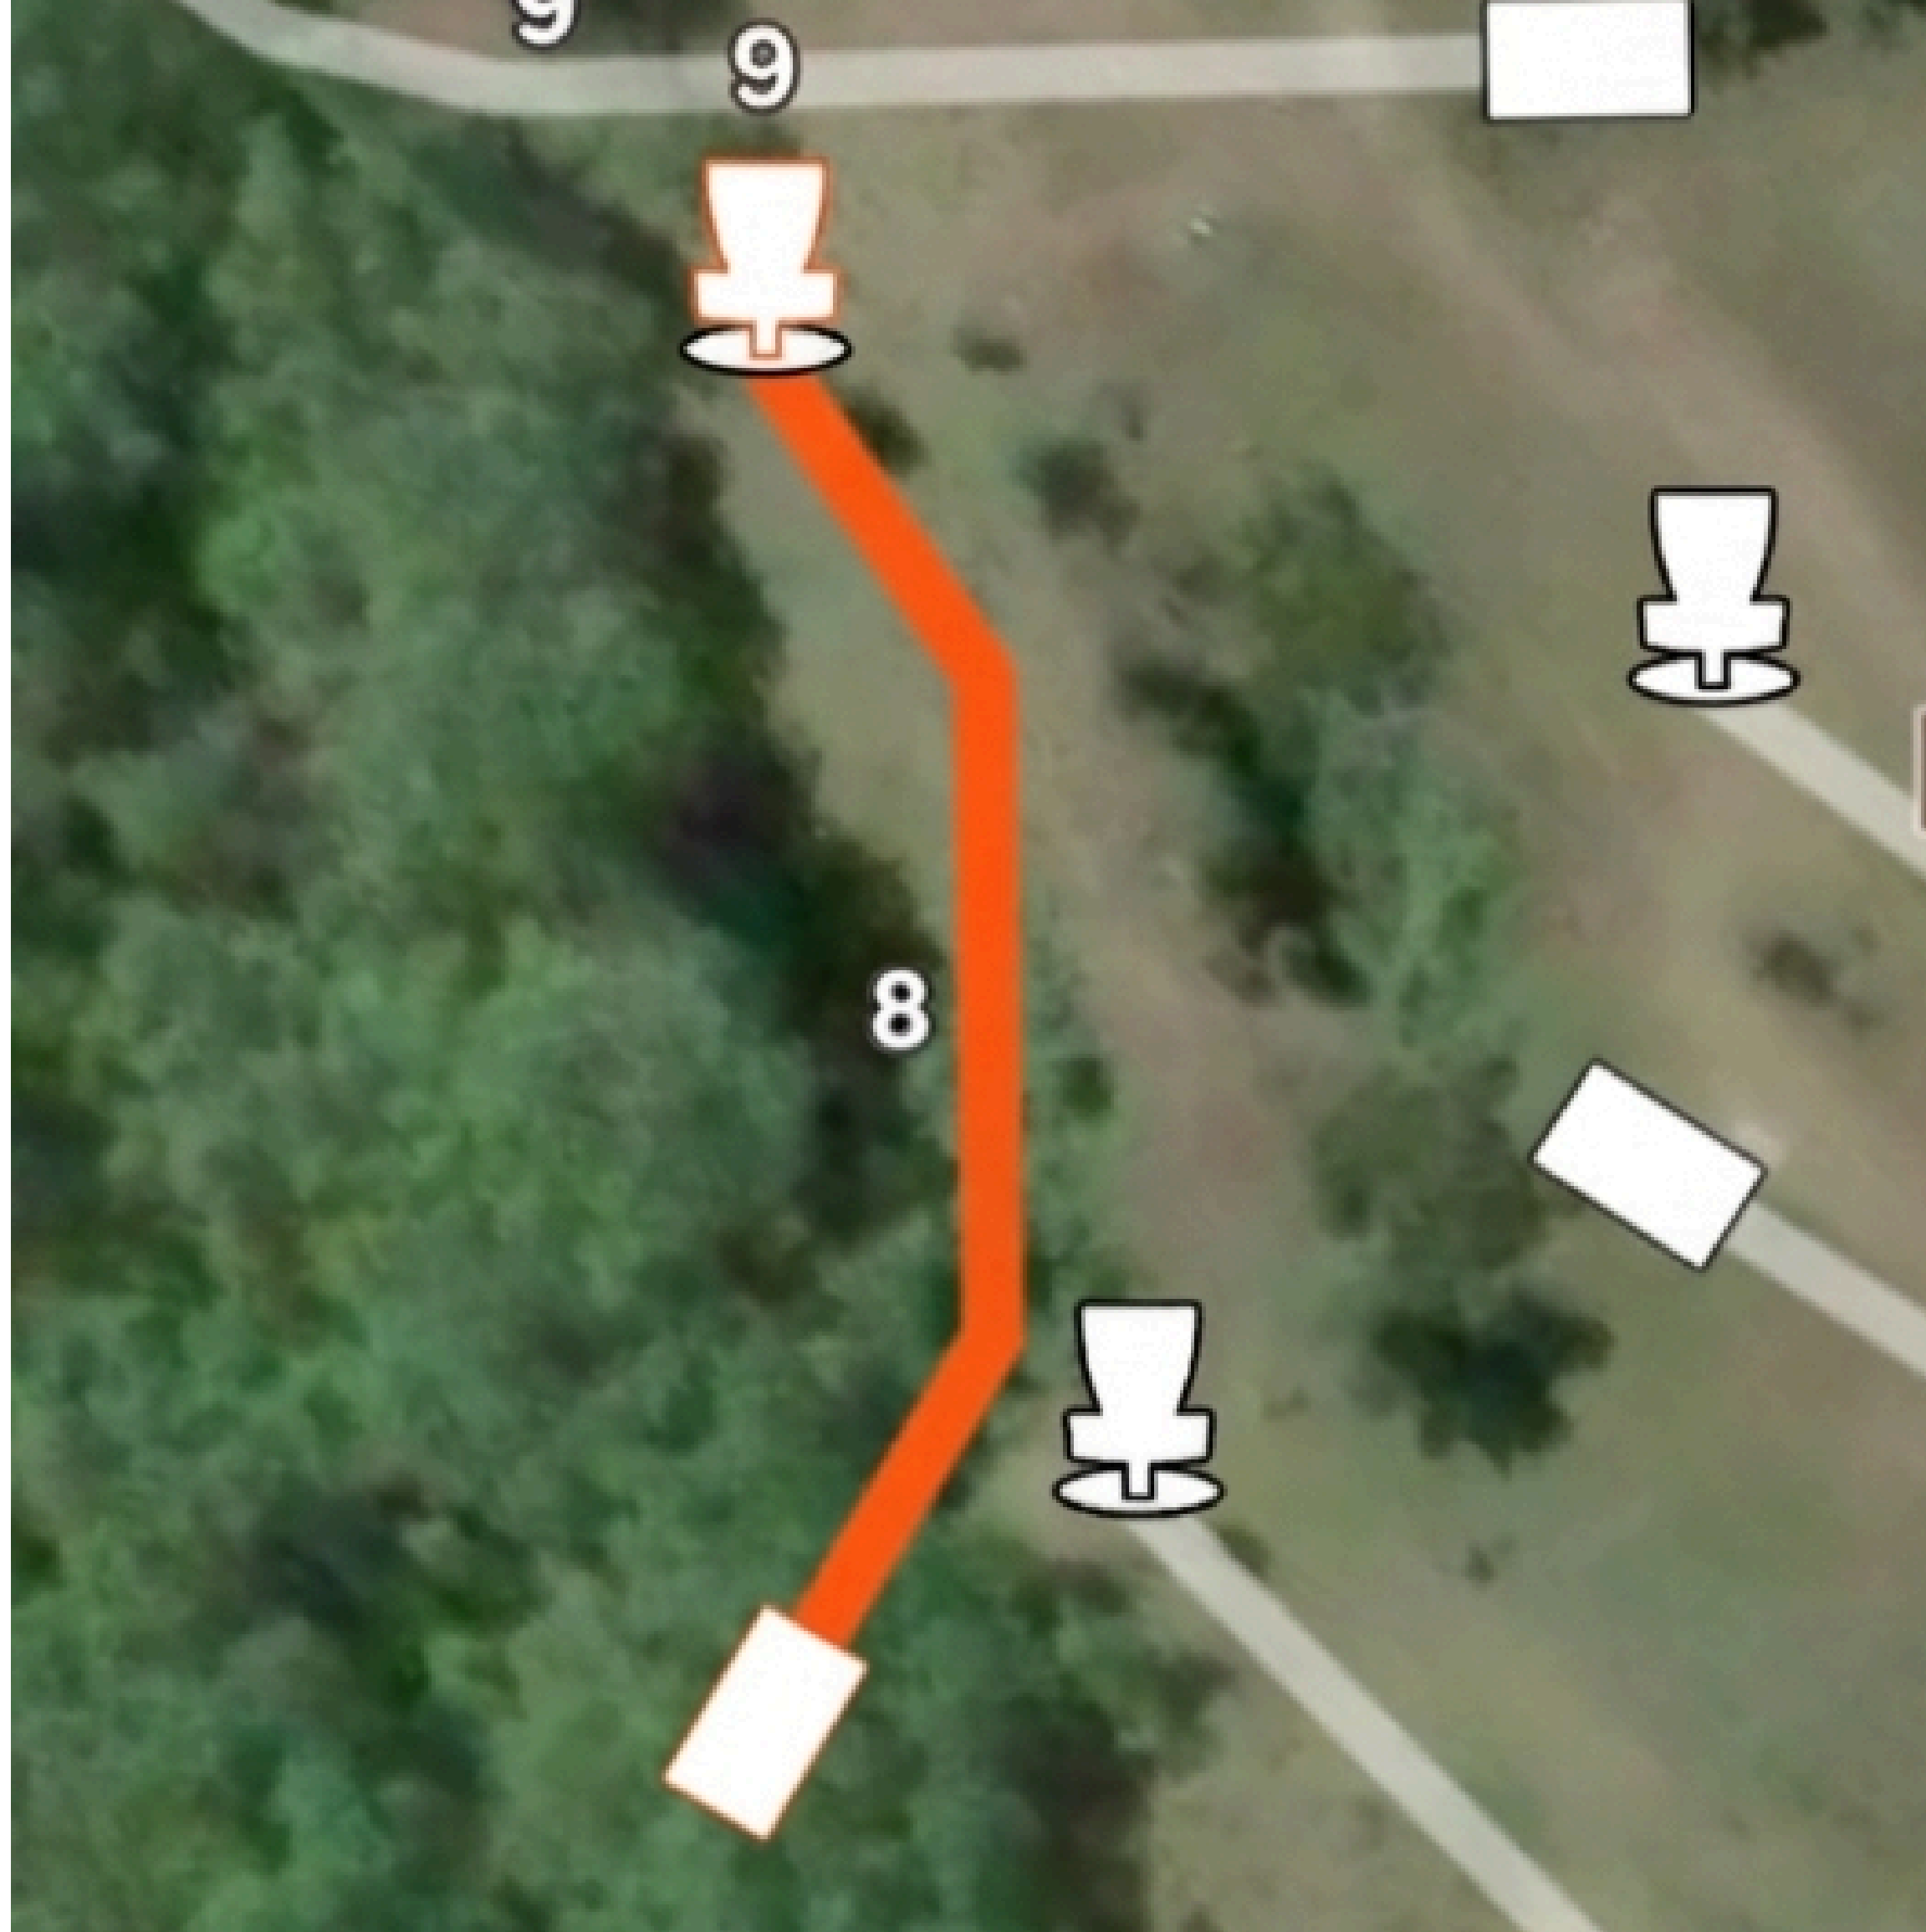

Hole 8

Par 3 272ft

No Hazard

No OB