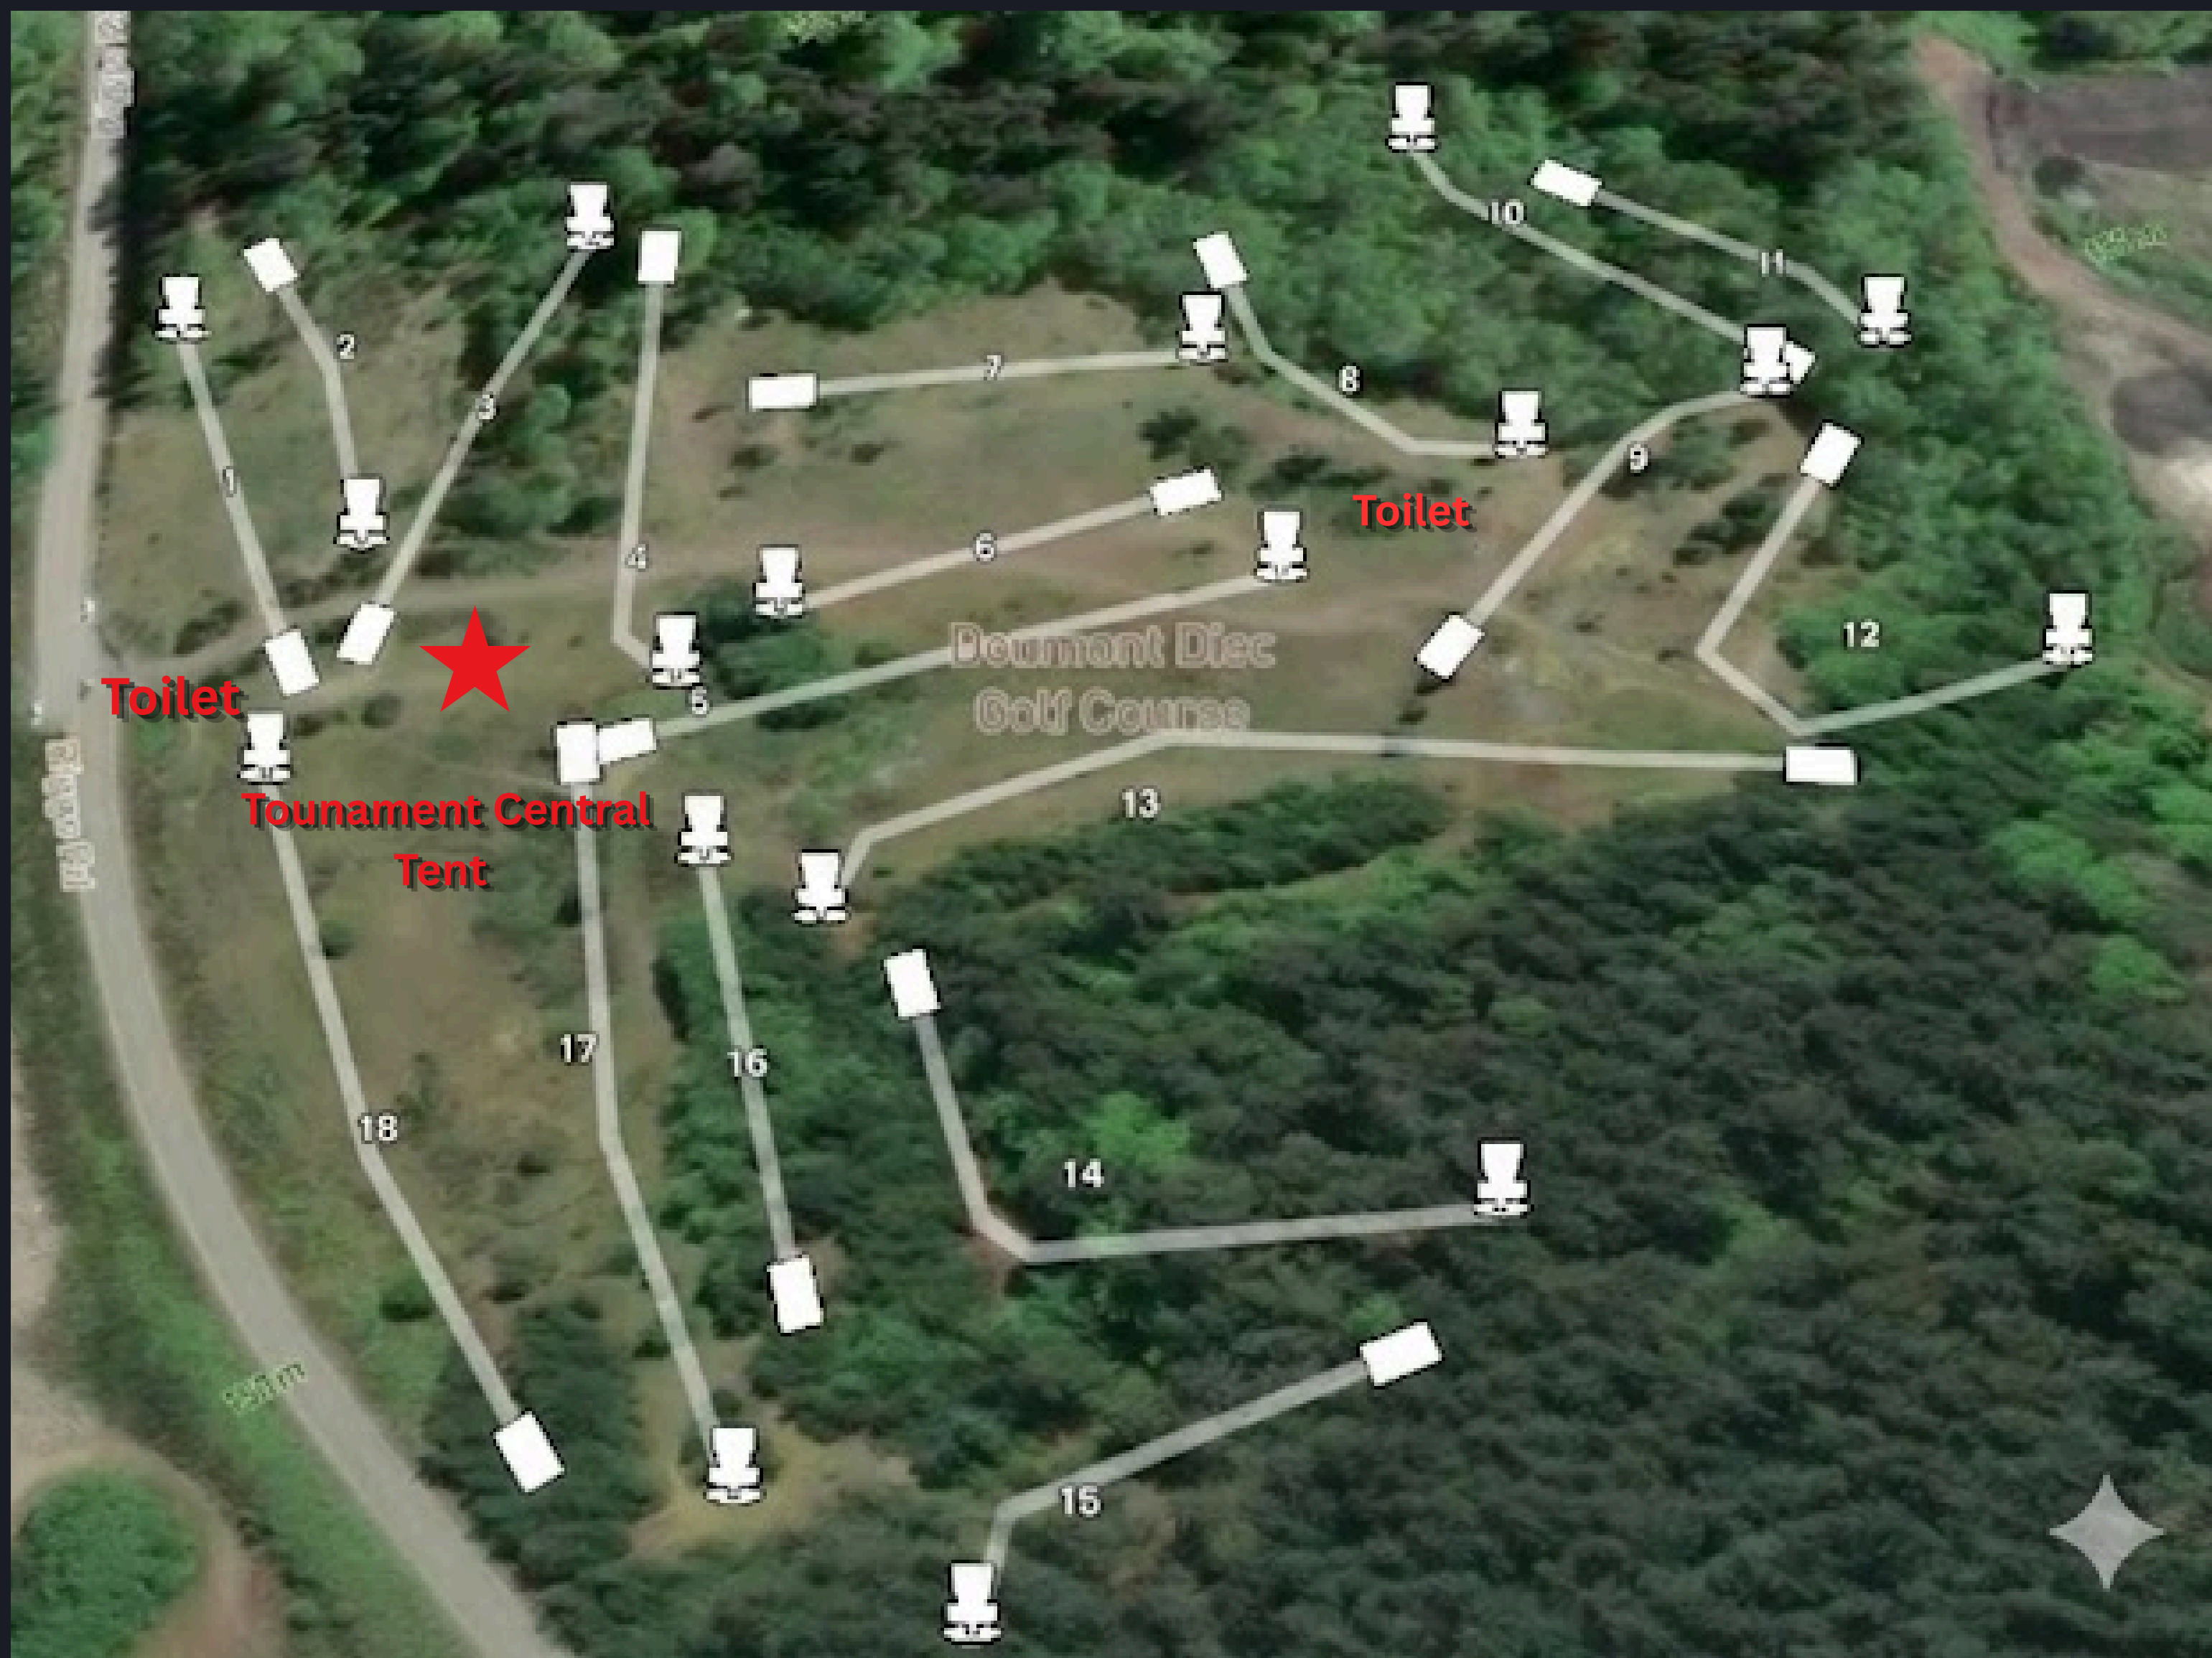

Duck Golf
Finale
PRO\MA1
Round 3
Caddie Book

Doumont

18 Holes

Par 58

6394 ft

**17 Chainstar Pro
Baskets**

1 Balck Hole Pro

– Player Information Check-In & Tournament Central round 3 will be located between holes 1 and 3 tee pads