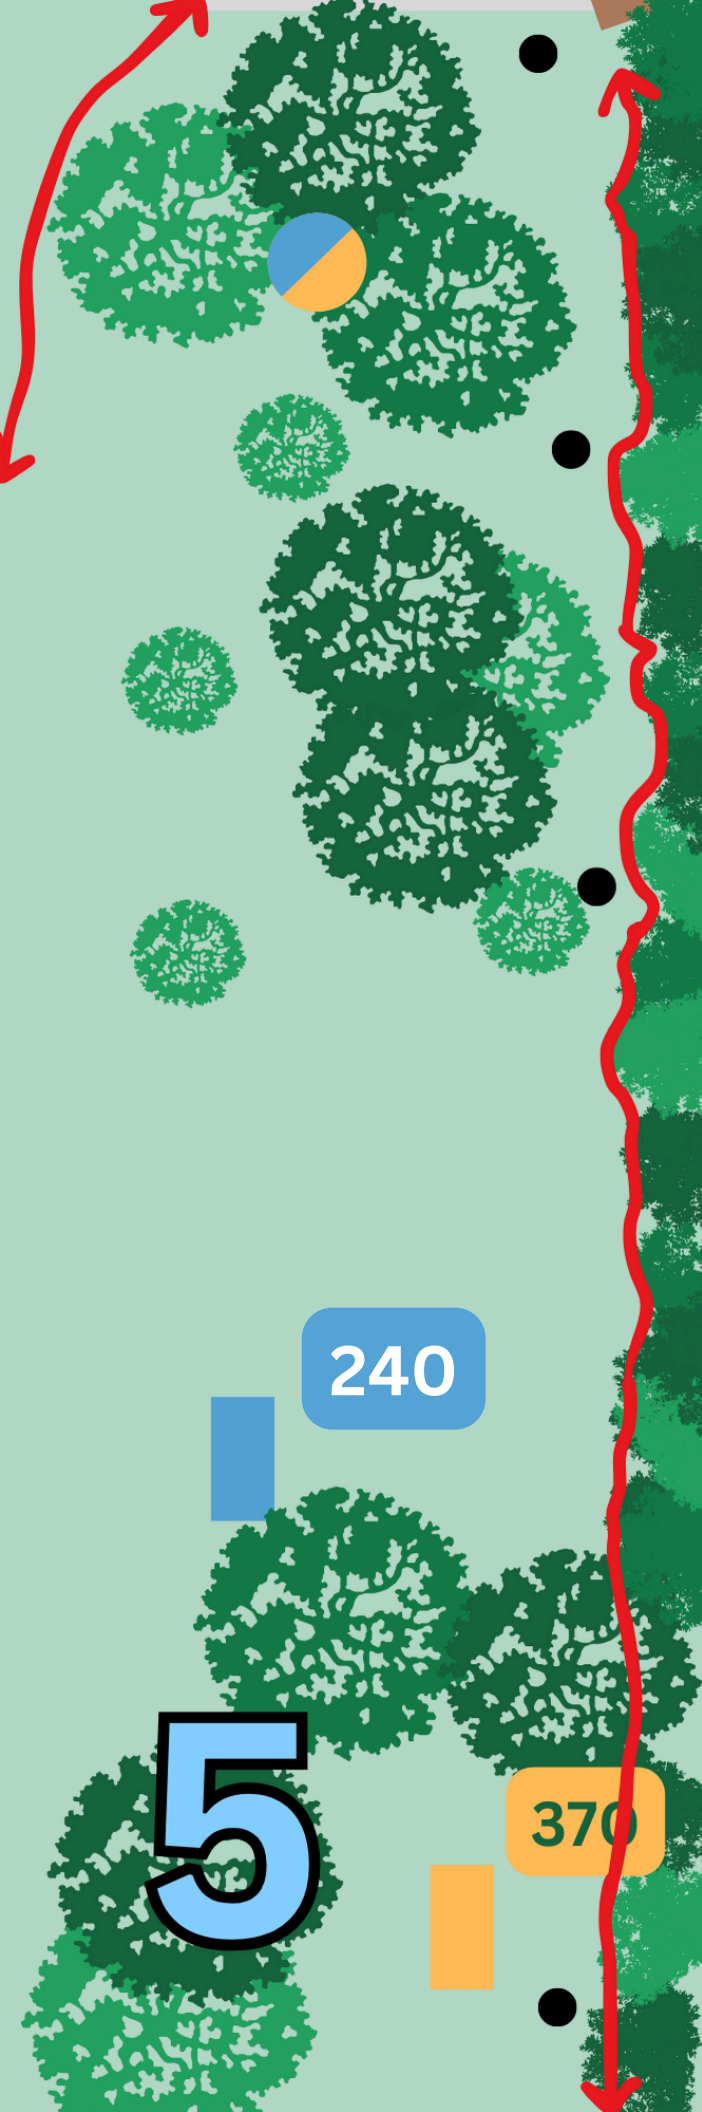

Hole 1
Line and beyond OB
Road and beyond OB

2

430

315

Par 3

Hole 2

Line and beyond OB
Sidewalk and beyond OB

3

Par 3

Hole 3

All asphalt plays as OB.

Main road and beyond OB.

**All OB from tee goes to drop zone,
other OB shots play normal rules**

Casual relief off bushes next to water

SIX SIDED DISCS

4

Par 3

305

335

Hole 4

Line/road and beyond OB

240

370

5

Par 3

Hole 5
Line and beyond OB

6

375

460

Par 4

Hole 6

Line and beyond OB
Surrounded by water OB