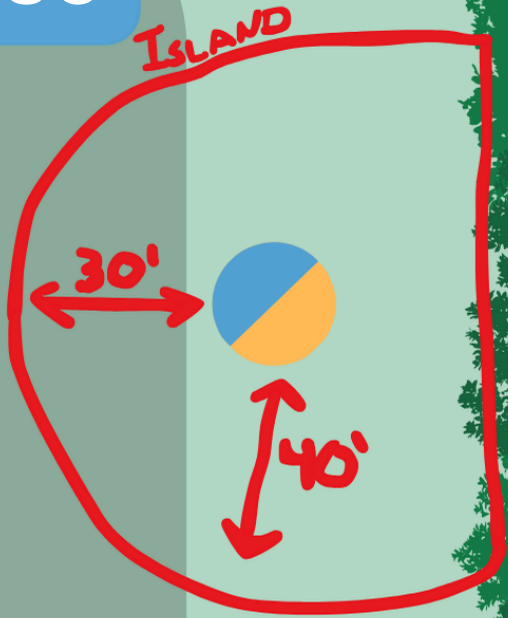

Par 4

Hole 15

Grass within the driveway plays **hazard**.
Play lie with one stroke penalty.
MANDO - Proceed to DZ with penalty if missed

Par 5

O.B.

30'

Par 3

Hole 16
Line and beyond OB

16

250

17

230

52ft DZ
putt

195ft to
edge of
green

Par 3

Hole 17