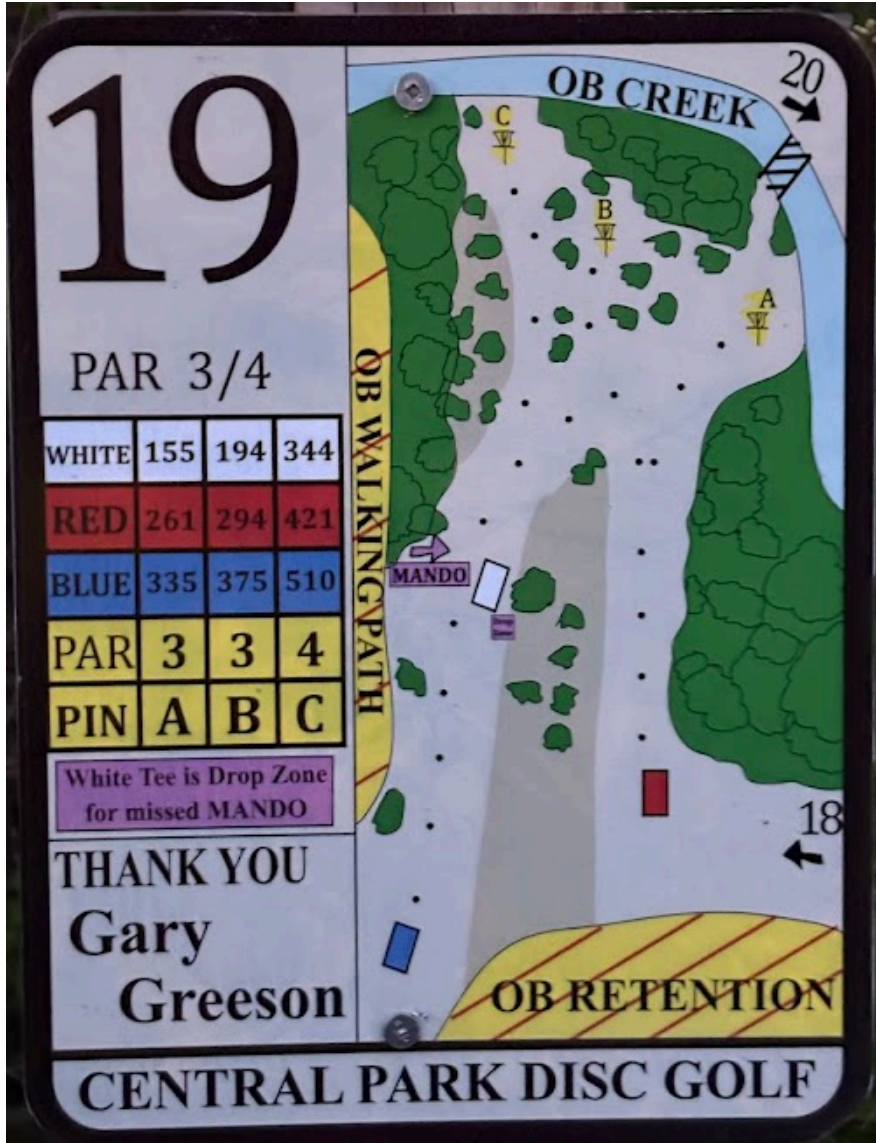

Pool A: MPO, MA1   Pool B: FPO, MA40, MA50, MA2   Pool C: FA1, FA40, FA50, MA3
Pool D: MA60, FA60, FA2, FA3, FA4, MA4

Pool	Pad	Basket	Par	Distance
A	Red	C	4	421
B	Red	C	4	421
C	Red	B	3	294
D	Red	A	3	261

Notes: Creek and beyond OB